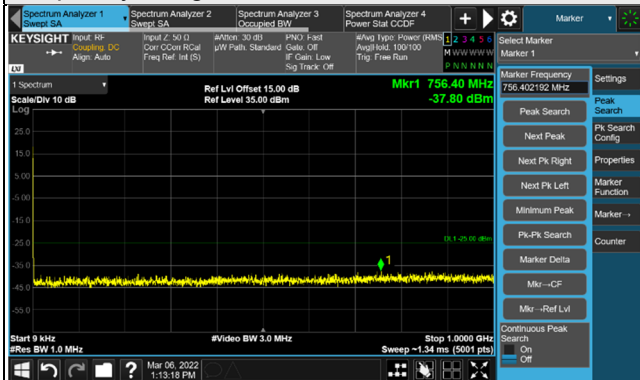

n41, Channel Bandwidth 15MHz

Channel 500700 (2503.50MHz)

Frequency Range : 9kHz ~ 1GHz

Frequency Range : 1GHz ~ 30GHz

Channel 518598 (2592.99MHz)

Frequency Range : 9kHz ~ 1GHz

Frequency Range : 1GHz ~ 30GHz