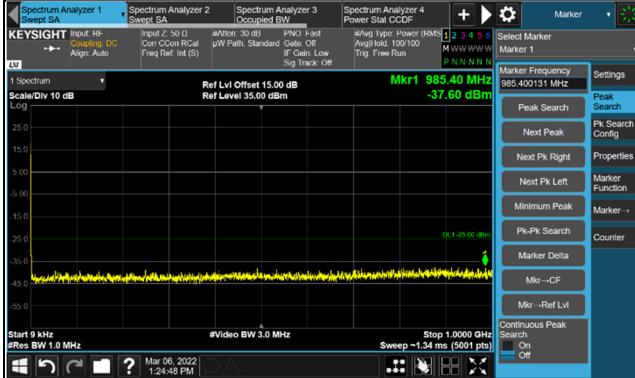

Frequency Range : 1GHz ~ 30GHz

Channel 518598 (2592.99MHz)

Frequency Range : 9kHz ~ 1GHz

Frequency Range : 1GHz ~ 30GHz

Channel 535998 (2679.99MHz)

Frequency Range : 9kHz ~ 1GHz

Frequency Range : 1GHz ~ 30GHz

*The 9kHz signal over the limit is from Spectrum.

n41, Channel Bandwidth 40MHz

Channel 503202 (2516.01MHz)

Frequency Range : 9kHz ~ 1GHz

Frequency Range : 1GHz ~ 30GHz

Channel 518598 (2592.99MHz)

Frequency Range : 9kHz ~ 1GHz