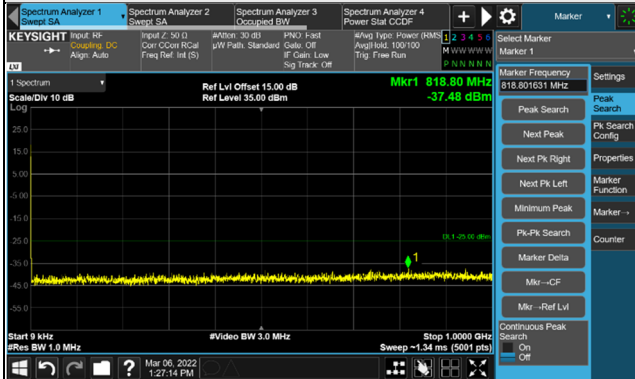

*The 9kHz signal over the limit is from Spectrum.

n41, Channel Bandwidth 40MHz

Channel 503202 (2516.01MHz)

Frequency Range : 9kHz ~ 1GHz

Frequency Range : 1GHz ~ 30GHz

Channel 518598 (2592.99MHz)

Frequency Range : 9kHz ~ 1GHz