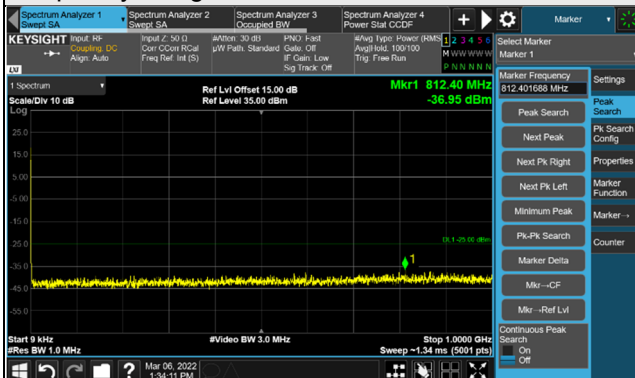

Frequency Range : 9kHz ~ 1GHz

Frequency Range : 1GHz ~ 30GHz

Channel 518598 (2592.99MHz)

Frequency Range : 9kHz ~ 1GHz

Frequency Range : 1GHz ~ 30GHz

Channel 532998 (2664.99MHz)

Frequency Range : 9kHz ~ 1GHz

Frequency Range : 1GHz ~ 30GHz

*The 9kHz signal over the limit is from Spectrum.