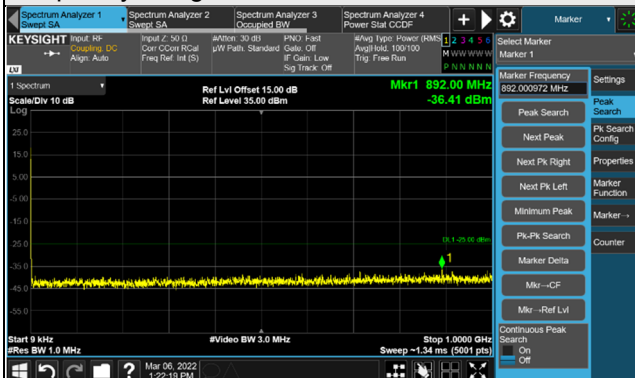

Frequency Range : 1GHz ~ 30GHz

Channel 518598 (2592.99MHz)

Frequency Range : 9kHz ~ 1GHz

Frequency Range : 1GHz ~ 30GHz

Channel 535998 (2679.99MHz)

Frequency Range : 9kHz ~ 1GHz

Frequency Range : 1GHz ~ 30GHz

*The 9kHz signal over the limit is from Spectrum.

n41, Channel Bandwidth 40MHz

Channel 503202 (2516.01MHz)

Frequency Range : 9kHz ~ 1GHz

Frequency Range : 1GHz ~ 30GHz

Channel 518598 (2592.99MHz)

Frequency Range : 9kHz ~ 1GHz