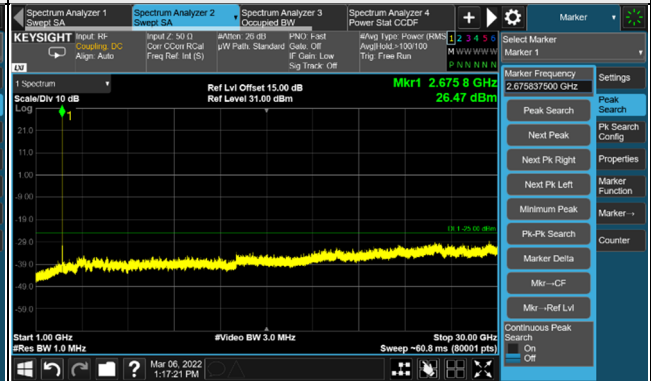

n41, Channel Bandwidth 15MHz

Channel 500700 (2503.50MHz)

Frequency Range : 9kHz ~ 1GHz

Frequency Range : 1GHz ~ 30GHz

Channel 518598 (2592.99MHz)

Frequency Range : 9kHz ~ 1GHz

Frequency Range : 1GHz ~ 30GHz

Channel 536496 (2682.48MHz)

Frequency Range : 9kHz ~ 1GHz

Frequency Range : 1GHz ~ 30GHz

*The 9kHz signal over the limit is from Spectrum.

n41, Channel Bandwidth 20MHz

Channel 501204 (2506.02MHz)

Frequency Range : 9kHz ~ 1GHz