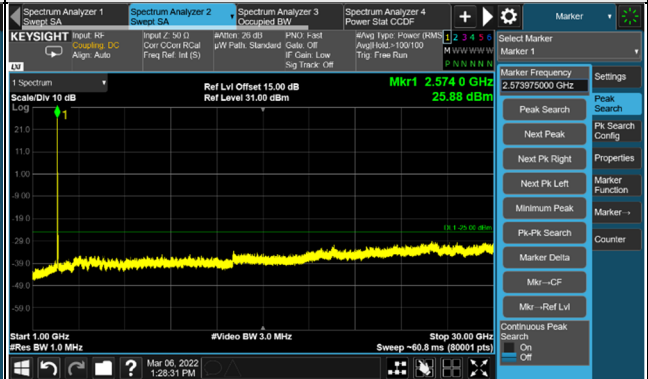

n41, Channel Bandwidth 40MHz

Channel 503202 (2516.01MHz)

Frequency Range : 9kHz ~ 1GHz

Frequency Range : 1GHz ~ 30GHz

Channel 518598 (2592.99MHz)

Frequency Range : 9kHz ~ 1GHz

Frequency Range : 1GHz ~ 30GHz

Channel 534000 (2670.00MHz)

Frequency Range : 9kHz ~ 1GHz

Frequency Range : 1GHz ~ 30GHz

*The 9kHz signal over the limit is from Spectrum.