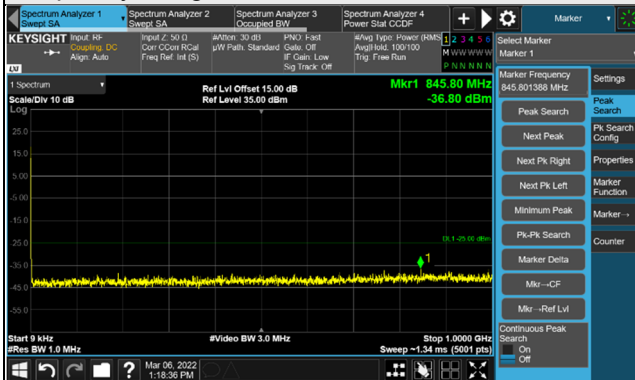

Channel 536496 (2682.48MHz)

Frequency Range : 9kHz ~ 1GHz

Frequency Range : 1GHz ~ 30GHz

*The 9kHz signal over the limit is from Spectrum.

n41, Channel Bandwidth 20MHz

Channel 501204 (2506.02MHz)

Frequency Range : 9kHz ~ 1GHz