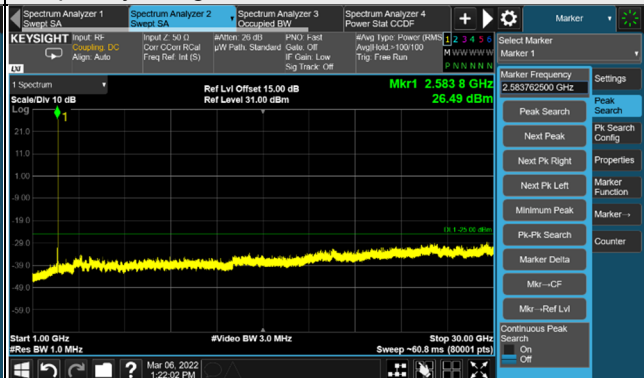

Frequency Range : 1GHz ~ 30GHz

Channel 518598 (2592.99MHz)

Frequency Range : 9kHz ~ 1GHz

Frequency Range : 1GHz ~ 30GHz

Channel 535998 (2679.99MHz)

Frequency Range : 9kHz ~ 1GHz

Frequency Range : 1GHz ~ 30GHz

*The 9kHz signal over the limit is from Spectrum.

n41, Channel Bandwidth 40MHz

Channel 503202 (2516.01MHz)

Frequency Range : 9kHz ~ 1GHz

Frequency Range : 1GHz ~ 30GHz

Channel 518598 (2592.99MHz)

Frequency Range : 9kHz ~ 1GHz