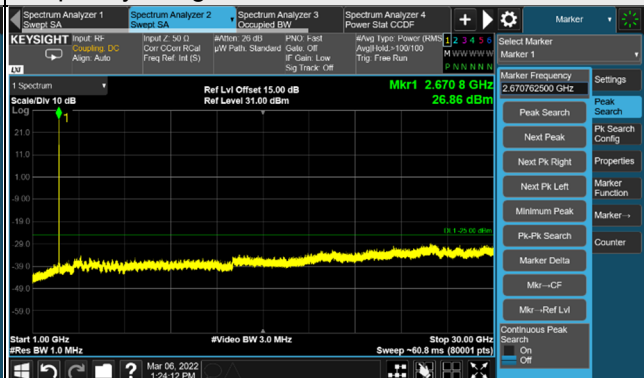

Frequency Range : 1GHz ~ 30GHz

Channel 518598 (2592.99MHz)

Frequency Range : 9kHz ~ 1GHz

Frequency Range : 1GHz ~ 30GHz

Channel 535998 (2679.99MHz)

Frequency Range : 9kHz ~ 1GHz

Frequency Range : 1GHz ~ 30GHz

*The 9kHz signal over the limit is from Spectrum.

n41, Channel Bandwidth 40MHz

Channel 503202 (2516.01MHz)

Frequency Range : 9kHz ~ 1GHz

Frequency Range : 1GHz ~ 30GHz

Channel 518598 (2592.99MHz)

Frequency Range : 9kHz ~ 1GHz