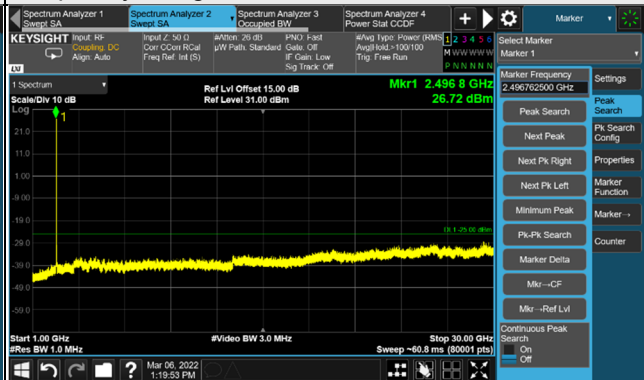

n41, Channel Bandwidth 20MHz

Channel 501204 (2506.02MHz)

Frequency Range : 9kHz ~ 1GHz

Frequency Range : 1GHz ~ 30GHz

Channel 518598 (2592.99MHz)

Frequency Range : 9kHz ~ 1GHz

Frequency Range : 1GHz ~ 30GHz

Channel 535998 (2679.99MHz)

Frequency Range : 9kHz ~ 1GHz

Frequency Range : 1GHz ~ 30GHz

*The 9kHz signal over the limit is from Spectrum.