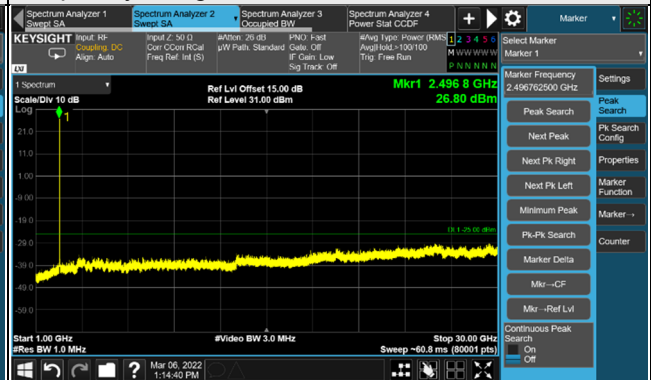

n41, Channel Bandwidth 15MHz

Channel 500700 (2503.50MHz)

Frequency Range : 9kHz ~ 1GHz

Frequency Range : 1GHz ~ 30GHz

Channel 518598 (2592.99MHz)

Frequency Range : 9kHz ~ 1GHz

Frequency Range : 1GHz ~ 30GHz