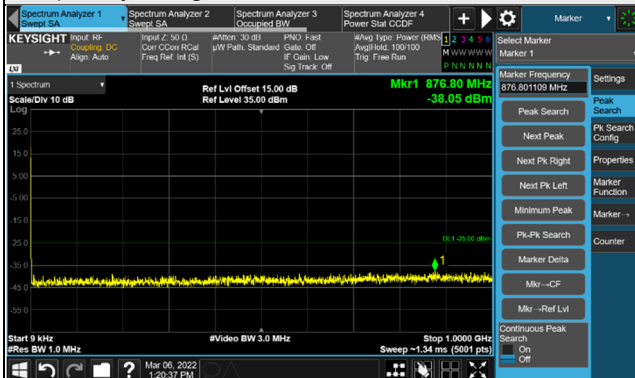

Channel 518598 (2592.99MHz)

Frequency Range : 9kHz ~ 1GHz

Frequency Range : 1GHz ~ 30GHz