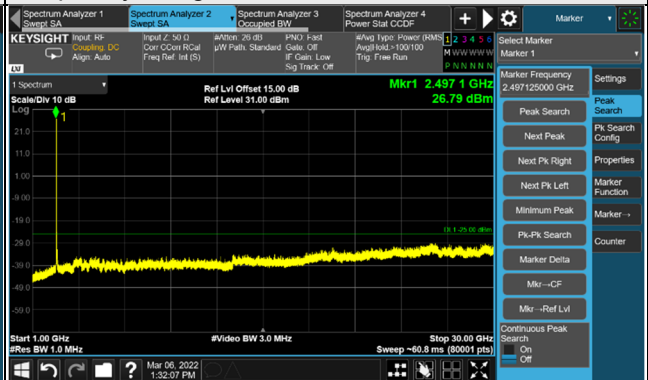

n41, Channel Bandwidth 50MHz

Channel 504204 (2521.02MHz)

Frequency Range : 9kHz ~ 1GHz

Frequency Range : 1GHz ~ 30GHz

Channel 518598 (2592.99MHz)

Frequency Range : 9kHz ~ 1GHz

Frequency Range : 1GHz ~ 30GHz

Channel 532998 (2664.99MHz)

Frequency Range : 9kHz ~ 1GHz

Frequency Range : 1GHz ~ 30GHz

*The 9kHz signal over the limit is from Spectrum.