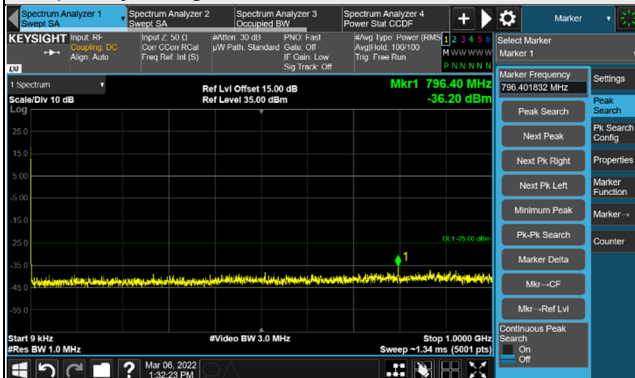

Frequency Range : 9kHz ~ 1GHz

Frequency Range : 1GHz ~ 30GHz

Channel 518598 (2592.99MHz)

Frequency Range : 9kHz ~ 1GHz

Frequency Range : 1GHz ~ 30GHz

Channel 532998 (2664.99MHz)

Frequency Range : 9kHz ~ 1GHz

Frequency Range : 1GHz ~ 30GHz

*The 9kHz signal over the limit is from Spectrum.