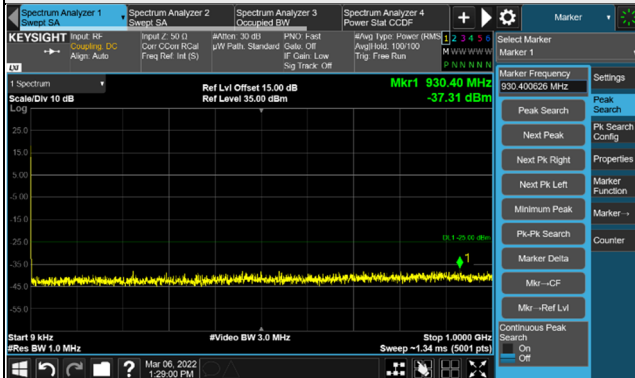

Channel 534000 (2670.00MHz)

Frequency Range : 9kHz ~ 1GHz

Frequency Range : 1GHz ~ 30GHz