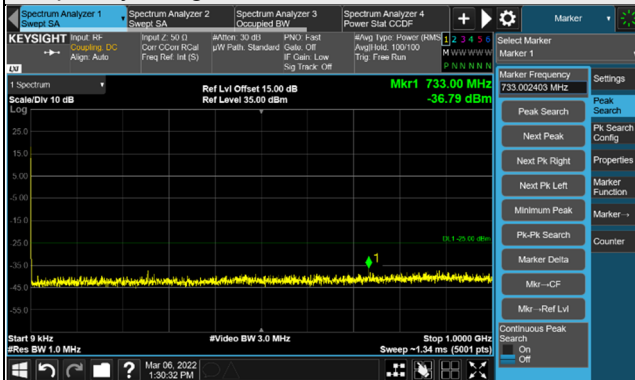

n41, Channel Bandwidth 50MHz

Channel 504204 (2521.02MHz)

Frequency Range : 9kHz ~ 1GHz

Frequency Range : 1GHz ~ 30GHz