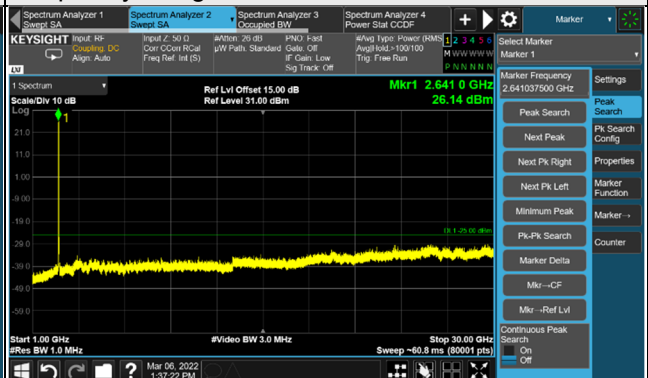

Frequency Range : 9kHz ~ 1GHz

Frequency Range : 1GHz ~ 30GHz

Channel 518598 (2592.99MHz)

Frequency Range : 9kHz ~ 1GHz

Frequency Range : 1GHz ~ 30GHz

Channel 532998 (2664.99MHz)

Frequency Range : 9kHz ~ 1GHz

Frequency Range : 1GHz ~ 30GHz

*The 9kHz signal over the limit is from Spectrum.