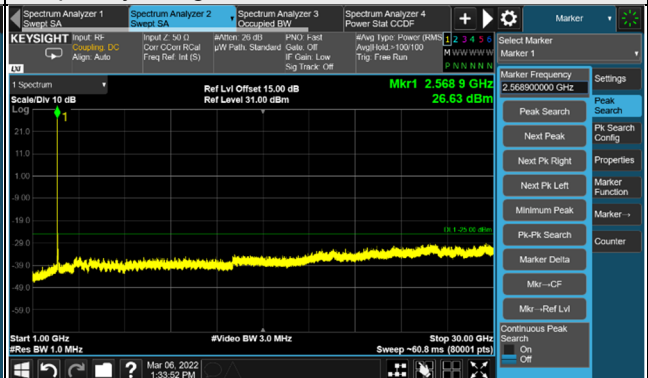

Frequency Range : 9kHz ~ 1GHz

Frequency Range : 1GHz ~ 30GHz

Channel 518598 (2592.99MHz)

Frequency Range : 9kHz ~ 1GHz

Frequency Range : 1GHz ~ 30GHz

Channel 532998 (2664.99MHz)

Frequency Range : 9kHz ~ 1GHz

Frequency Range : 1GHz ~ 30GHz

*The 9kHz signal over the limit is from Spectrum.