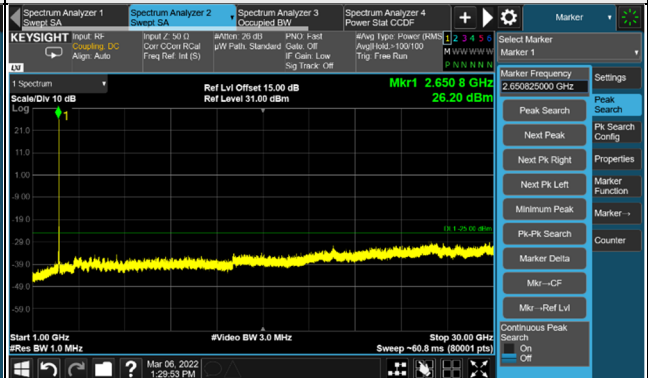

*The 9kHz signal over the limit is from Spectrum.

n41, Channel Bandwidth 40MHz

Channel 503202 (2516.01MHz)

Frequency Range : 9kHz ~ 1GHz

Frequency Range : 1GHz ~ 30GHz

Channel 518598 (2592.99MHz)

Frequency Range : 9kHz ~ 1GHz

Frequency Range : 1GHz ~ 30GHz

Channel 534000 (2670.00MHz)

Frequency Range : 9kHz ~ 1GHz

Frequency Range : 1GHz ~ 30GHz

*The 9kHz signal over the limit is from Spectrum.

n41, Channel Bandwidth 50MHz

Channel 504204 (2521.02MHz)