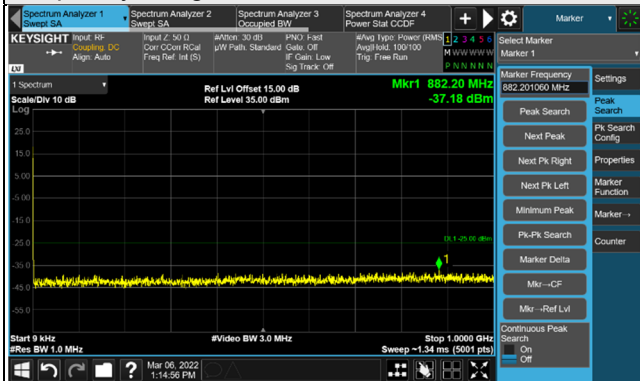

n41, Channel Bandwidth 15MHz

Channel 500700 (2503.50MHz)

Frequency Range : 9kHz ~ 1GHz

Frequency Range : 1GHz ~ 30GHz

Channel 518598 (2592.99MHz)

Frequency Range : 9kHz ~ 1GHz

Frequency Range : 1GHz ~ 30GHz