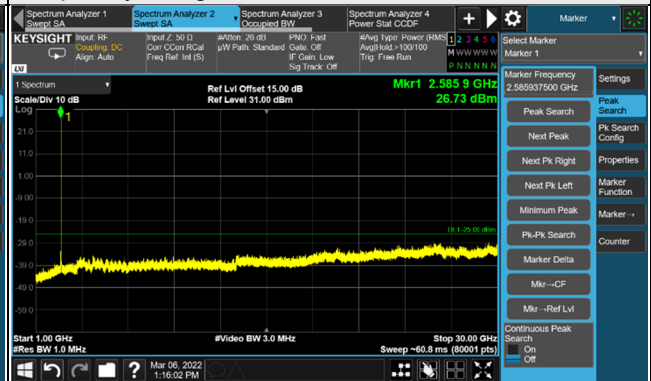

n41, Channel Bandwidth 15MHz

Channel 500700 (2503.50MHz)

Frequency Range : 9kHz ~ 1GHz

Frequency Range : 1GHz ~ 30GHz

Channel 518598 (2592.99MHz)

Frequency Range : 9kHz ~ 1GHz

Frequency Range : 1GHz ~ 30GHz