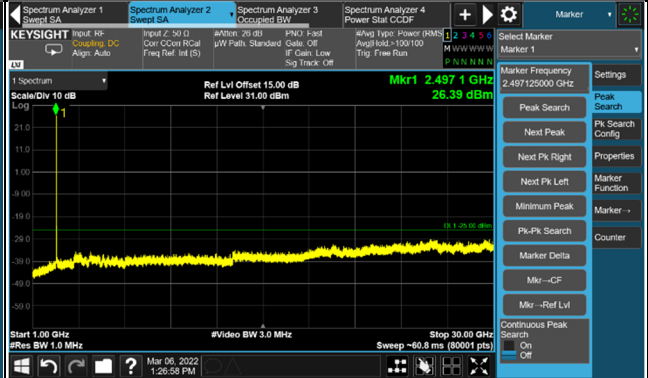

*The 9kHz signal over the limit is from Spectrum.

n41, Channel Bandwidth 40MHz

Channel 503202 (2516.01MHz)

Frequency Range : 9kHz ~ 1GHz

Frequency Range : 1GHz ~ 30GHz

Channel 518598 (2592.99MHz)

Frequency Range : 9kHz ~ 1GHz