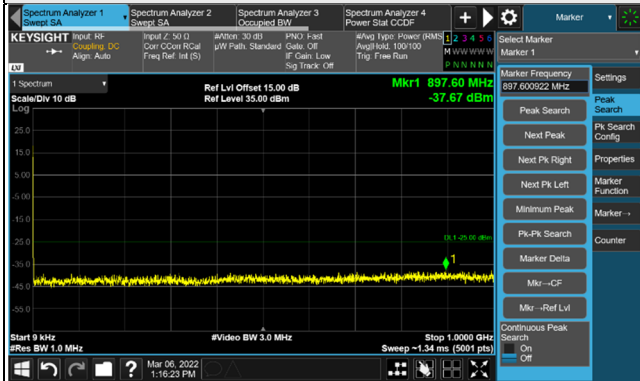

Channel 536496 (2682.48MHz)

Frequency Range : 9kHz ~ 1GHz

Frequency Range : 1GHz ~ 30GHz