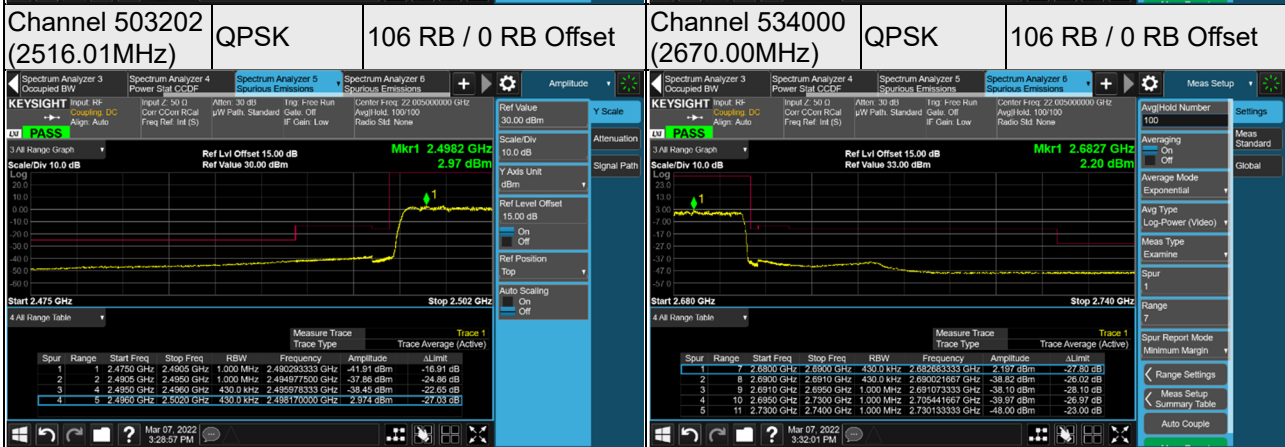

n41, Channel Bandwidth 15MHz

n41, Channel Bandwidth 20MHz

n41, Channel Bandwidth 40MHz

n41, Channel Bandwidth 50MHz

n41, Channel Bandwidth 60MHz

n41, Channel Bandwidth 80MHz