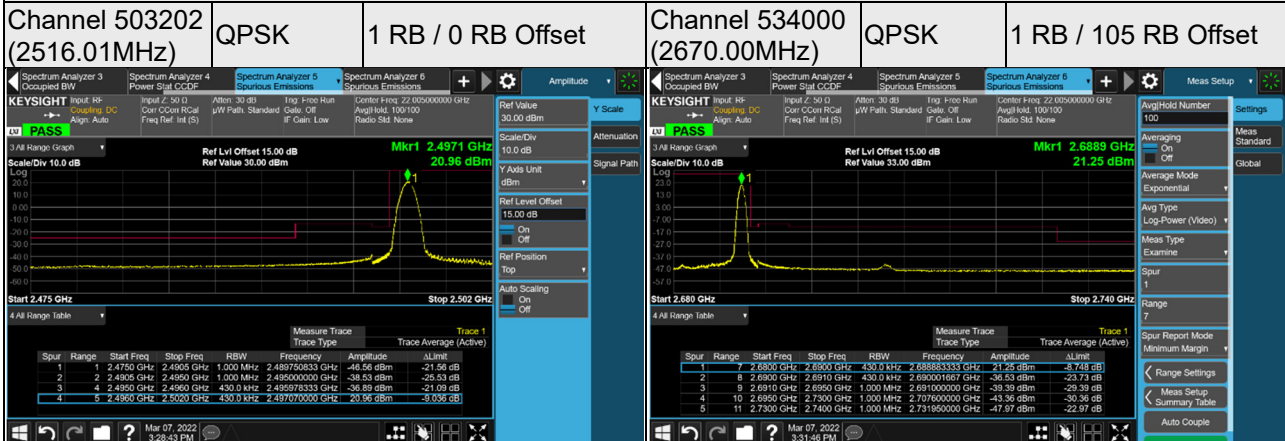

n41, Channel Bandwidth 15MHz

n41, Channel Bandwidth 20MHz

n41, Channel Bandwidth 40MHz

n41, Channel Bandwidth 50MHz

n41, Channel Bandwidth 60MHz

n41, Channel Bandwidth 80MHz