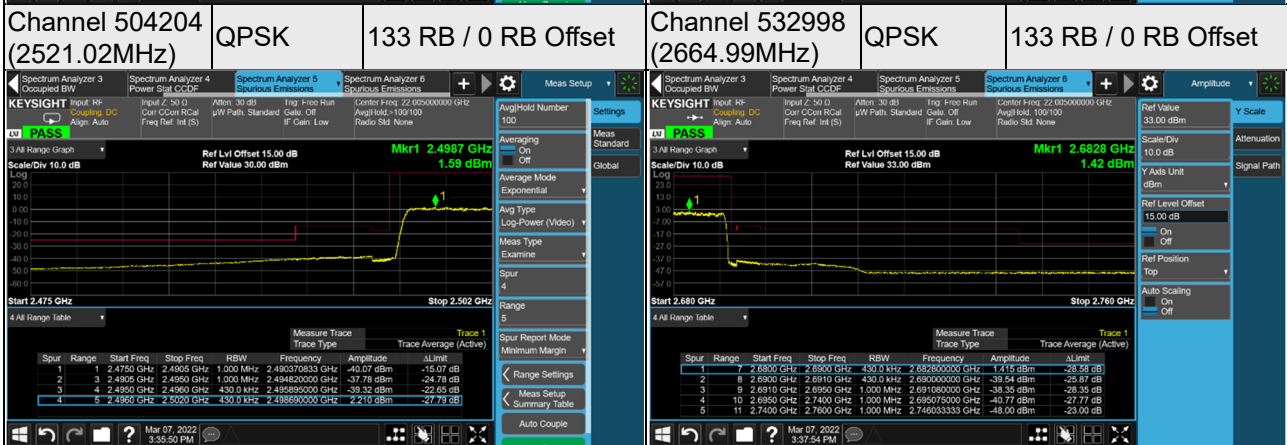

n41, Channel Bandwidth 15MHz

n41, Channel Bandwidth 20MHz

n41, Channel Bandwidth 40MHz

n41, Channel Bandwidth 50MHz

n41, Channel Bandwidth 60MHz

n41, Channel Bandwidth 80MHz