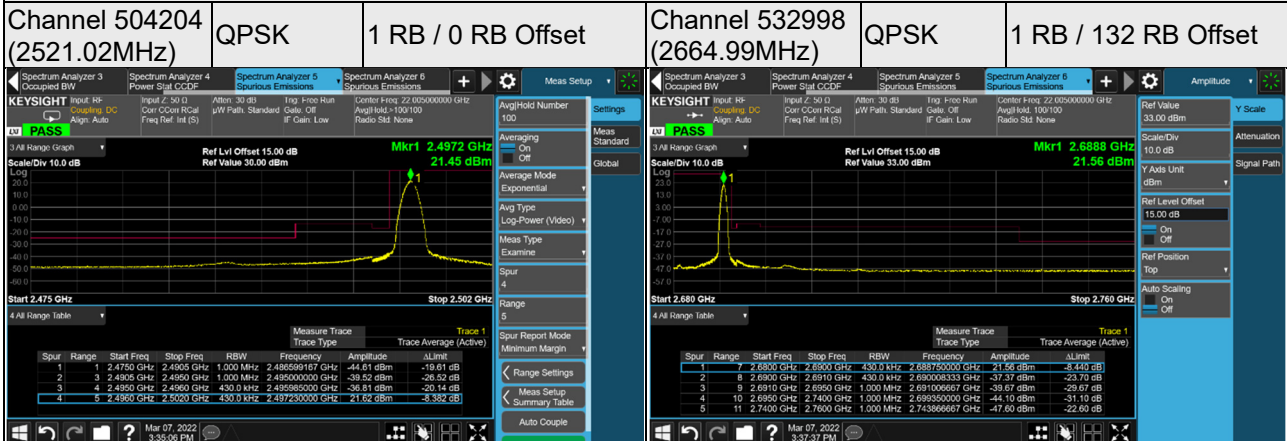

n41, Channel Bandwidth 15MHz

n41, Channel Bandwidth 20MHz

n41, Channel Bandwidth 40MHz

n41, Channel Bandwidth 50MHz

n41, Channel Bandwidth 60MHz

n41, Channel Bandwidth 80MHz