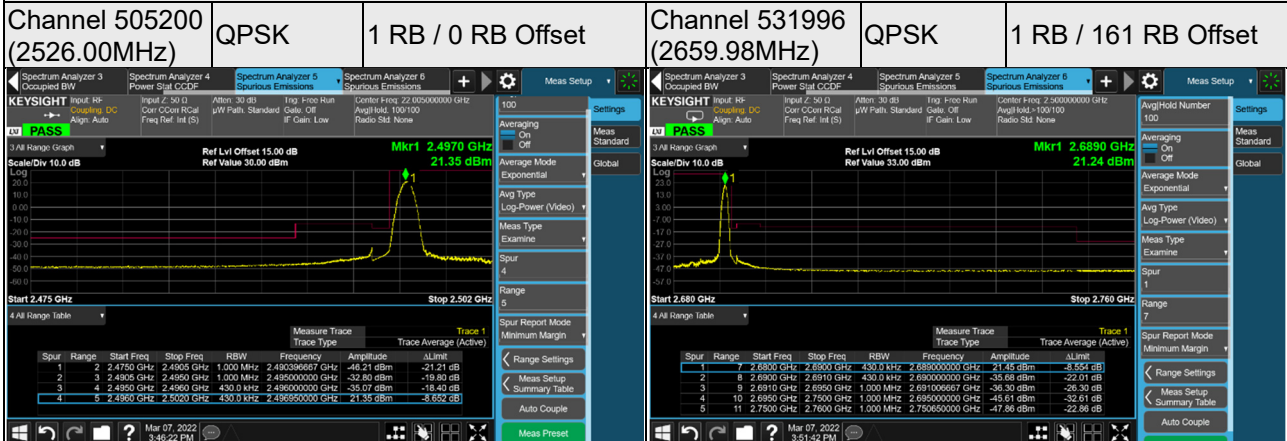

n41, Channel Bandwidth 15MHz

n41, Channel Bandwidth 20MHz

n41, Channel Bandwidth 40MHz

n41, Channel Bandwidth 50MHz

n41, Channel Bandwidth 60MHz

n41, Channel Bandwidth 80MHz