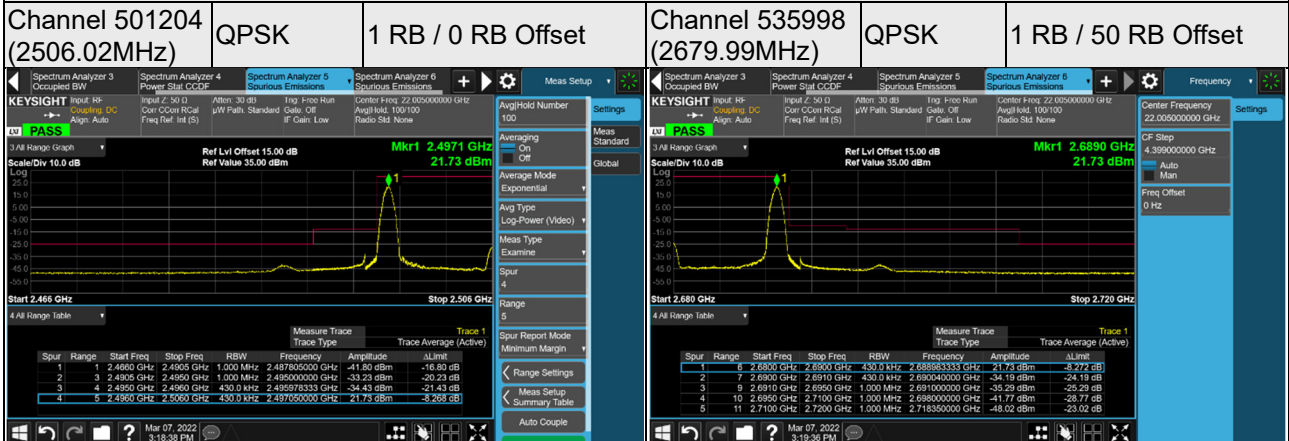

n41, Channel Bandwidth 15MHz

n41, Channel Bandwidth 20MHz

n41, Channel Bandwidth 40MHz

n41, Channel Bandwidth 50MHz

n41, Channel Bandwidth 60MHz

n41, Channel Bandwidth 80MHz