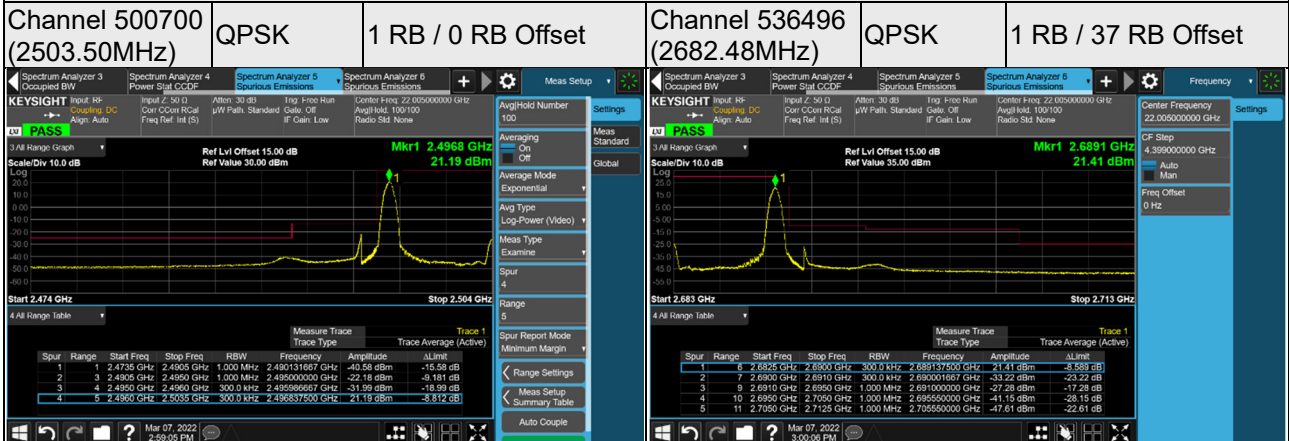

n41, Channel Bandwidth 15MHz

n41, Channel Bandwidth 20MHz

n41, Channel Bandwidth 40MHz

n41, Channel Bandwidth 50MHz

n41, Channel Bandwidth 60MHz

n41, Channel Bandwidth 80MHz