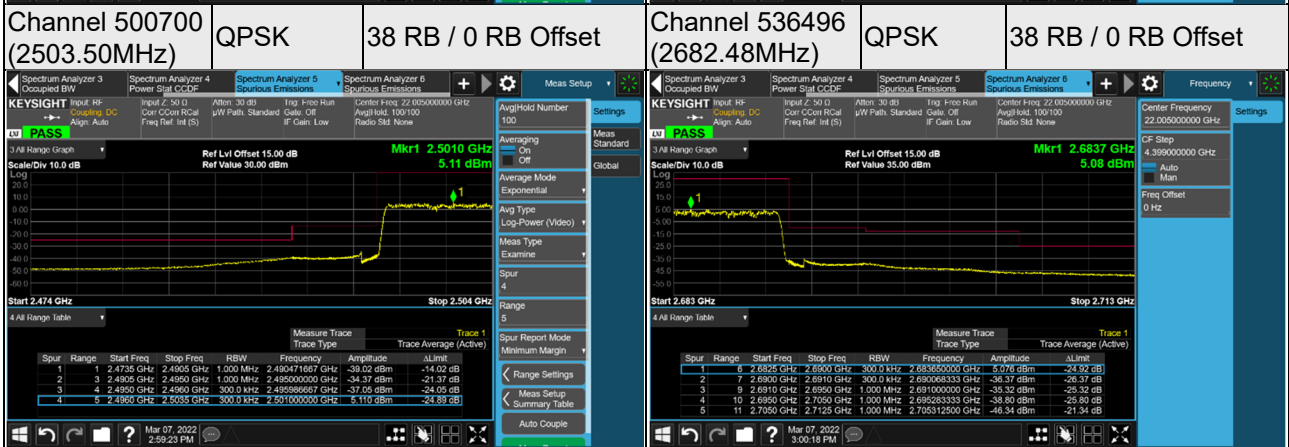

n41, Channel Bandwidth 15MHz

n41, Channel Bandwidth 20MHz

n41, Channel Bandwidth 40MHz

n41, Channel Bandwidth 50MHz

n41, Channel Bandwidth 60MHz

n41, Channel Bandwidth 80MHz