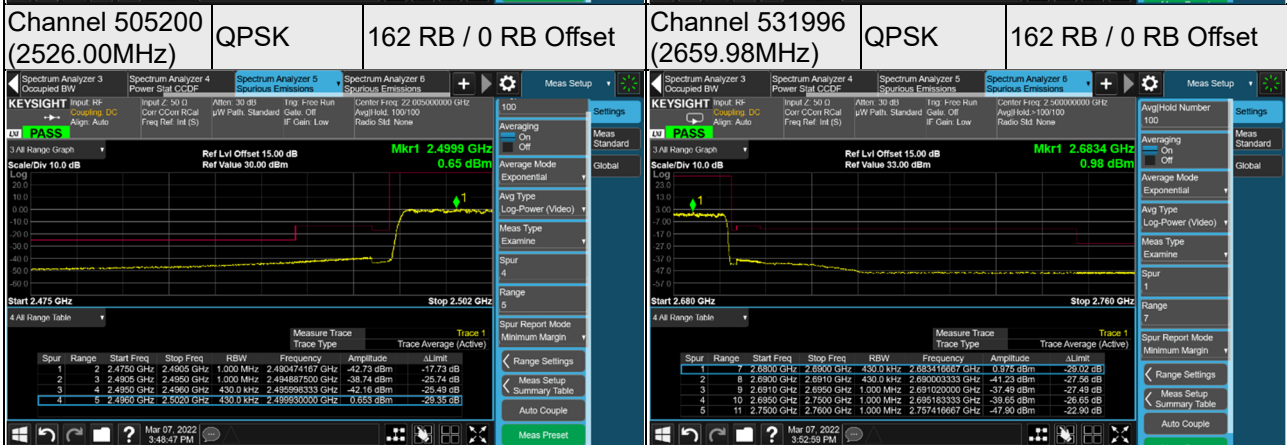

n41, Channel Bandwidth 15MHz

n41, Channel Bandwidth 20MHz

n41, Channel Bandwidth 40MHz

n41, Channel Bandwidth 50MHz

n41, Channel Bandwidth 60MHz

n41, Channel Bandwidth 80MHz