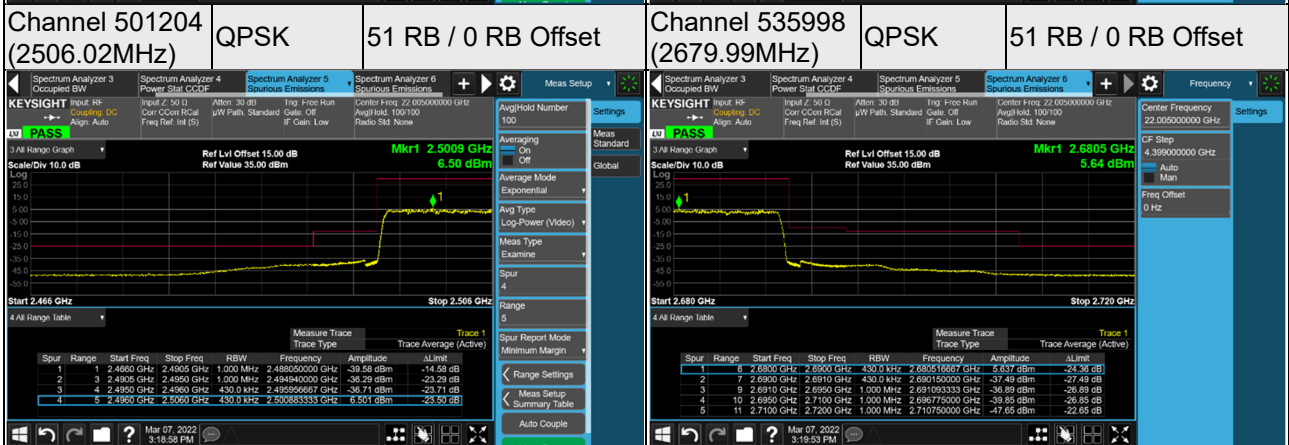

n41, Channel Bandwidth 15MHz

n41, Channel Bandwidth 20MHz

n41, Channel Bandwidth 40MHz

n41, Channel Bandwidth 50MHz

n41, Channel Bandwidth 60MHz

n41, Channel Bandwidth 80MHz