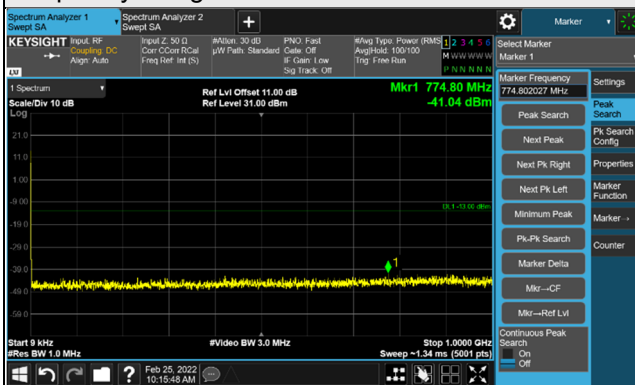

n66, Channel Bandwidth 20MHz

Channel 344000 (1720.0MHz)

Frequency Range : 9kHz ~ 1GHz

Frequency Range : 1GHz ~ 20GHz

Channel 349000 (1745.0MHz)

Frequency Range : 9kHz ~ 1GHz

Frequency Range : 1GHz ~ 20GHz

Channel 354000 (1770.0MHz)