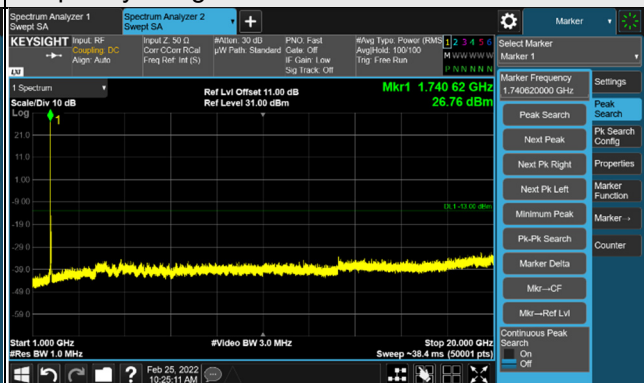

Channel 349000 (1745.0MHz)

Frequency Range : 9kHz ~ 1GHz

Frequency Range : 1GHz ~ 20GHz

Channel 352000 (1760.0MHz)

Frequency Range : 9kHz ~ 1GHz

Frequency Range : 1GHz ~ 20GHz

*The 9KHz signal over the limit is from Spectrum.