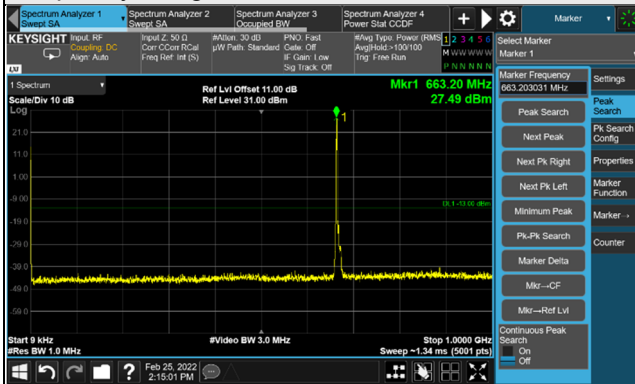

n71, Channel Bandwidth 5MHz
Channel 133100 (665.5MHz)

Frequency Range : 9kHz ~ 1GHz

Frequency Range : 1GHz ~ 10GHz