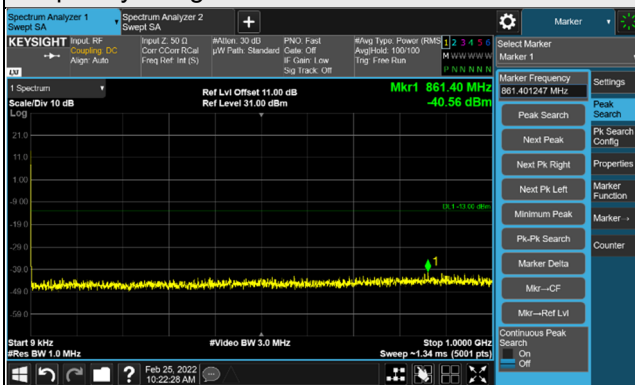

Channel 349000 (1745.0MHz)

Frequency Range : 9kHz ~ 1GHz

Frequency Range : 1GHz ~ 20GHz