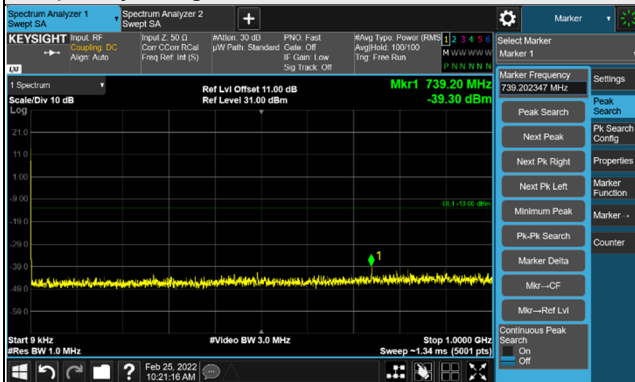

Frequency Range : 9kHz ~ 1GHz

Frequency Range : 1GHz ~ 20GHz

*The 9KHz signal over the limit is from Spectrum.

n66, Channel Bandwidth 40MHz

Channel 346000 (1730.0MHz)

Frequency Range : 9kHz ~ 1GHz

Frequency Range : 1GHz ~ 20GHz