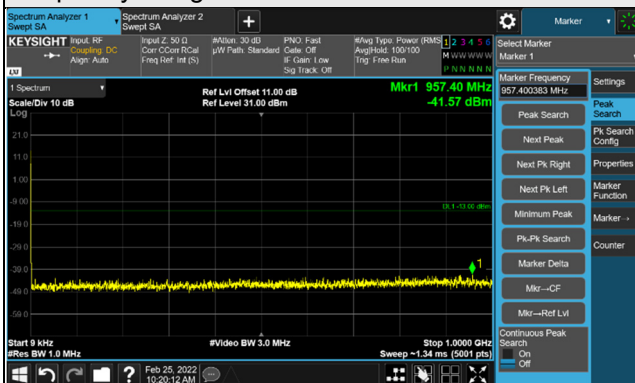

Channel 354000 (1770.0MHz)

Frequency Range : 9kHz ~ 1GHz

Frequency Range : 1GHz ~ 20GHz