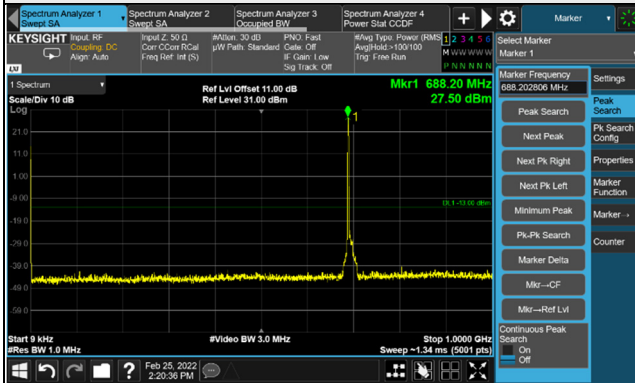

Channel 136100 (680.5MHz)

Frequency Range : 9kHz ~ 1GHz

Frequency Range : 1GHz ~ 10GHz

Channel 138600 (693.0MHz)

Frequency Range : 9kHz ~ 1GHz

Frequency Range : 1GHz ~ 10GHz

*The 9KHz signal over the limit is from Spectrum.