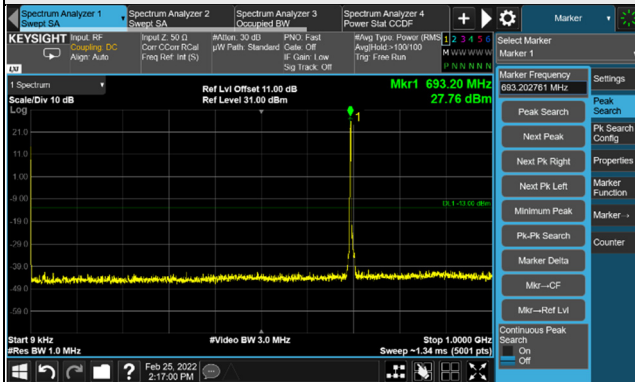

Channel 139100 (695.5MHz)

Frequency Range : 9kHz ~ 1GHz

Frequency Range : 1GHz ~ 10GHz