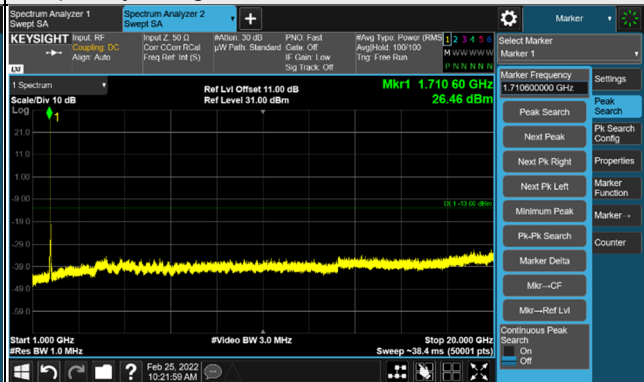

Frequency Range : 9kHz ~ 1GHz

Frequency Range : 1GHz ~ 20GHz

*The 9KHz signal over the limit is from Spectrum.

n66, Channel Bandwidth 40MHz

Channel 346000 (1730.0MHz)

Frequency Range : 9kHz ~ 1GHz

Frequency Range : 1GHz ~ 20GHz