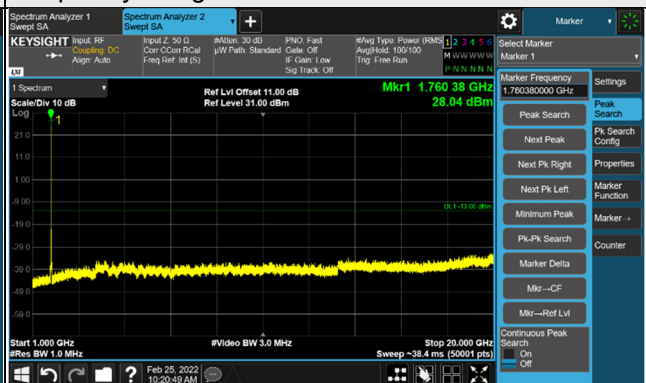

*The 9KHz signal over the limit is from Spectrum.