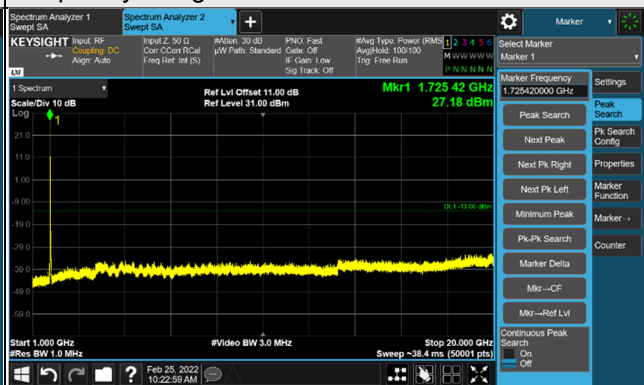

n66, Channel Bandwidth 40MHz

Channel 346000 (1730.0MHz)

Frequency Range : 9kHz ~ 1GHz

Frequency Range : 1GHz ~ 20GHz

Channel 349000 (1745.0MHz)

Frequency Range : 9kHz ~ 1GHz

Frequency Range : 1GHz ~ 20GHz

Channel 352000 (1760.0MHz)

Frequency Range : 9kHz ~ 1GHz

Frequency Range : 1GHz ~ 20GHz

*The 9KHz signal over the limit is from Spectrum.