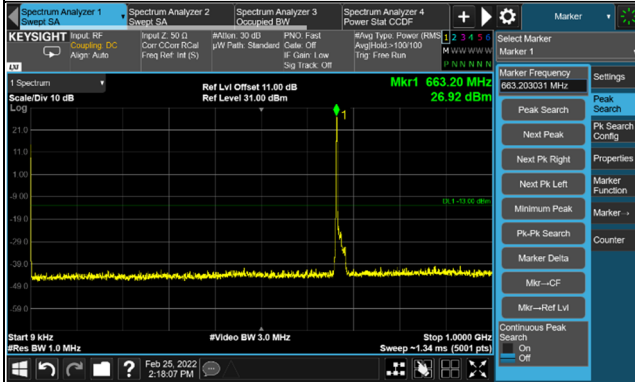

Frequency Range : 9kHz ~ 1GHz

Frequency Range : 1GHz ~ 10GHz

*The 9KHz signal over the limit is from Spectrum.

n71, Channel Bandwidth 10MHz

Channel 133600 (668.0MHz)

Frequency Range : 9kHz ~ 1GHz

Frequency Range : 1GHz ~ 10GHz

Channel 136100 (680.5MHz)

Frequency Range : 9kHz ~ 1GHz

Frequency Range : 1GHz ~ 10GHz

Channel 138600 (693.0MHz)

Frequency Range : 9kHz ~ 1GHz

Frequency Range : 1GHz ~ 10GHz

*The 9KHz signal over the limit is from Spectrum.