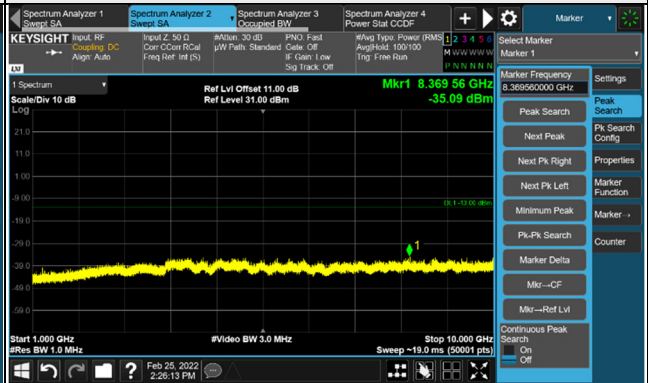

Channel 136100 (680.5MHz)

Frequency Range : 9kHz ~ 1GHz

Frequency Range : 1GHz ~ 10GHz

Channel 138600 (693.0MHz)

Frequency Range : 9kHz ~ 1GHz

Frequency Range : 1GHz ~ 10GHz

*The 9KHz signal over the limit is from Spectrum.