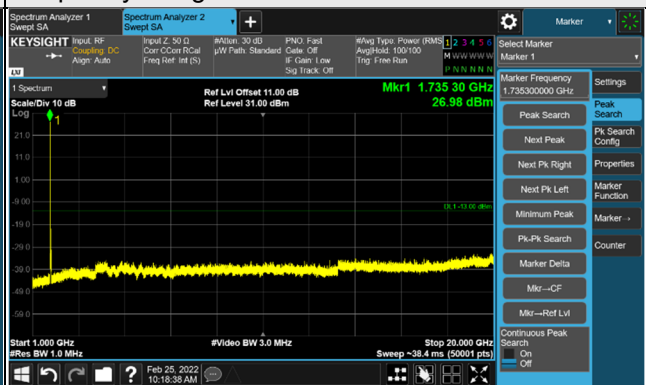

n66, Channel Bandwidth 20MHz

Channel 344000 (1720.0MHz)

Frequency Range : 9kHz ~ 1GHz

Frequency Range : 1GHz ~ 20GHz

Channel 349000 (1745.0MHz)

Frequency Range : 9kHz ~ 1GHz

Frequency Range : 1GHz ~ 20GHz

Channel 354000 (1770.0MHz)