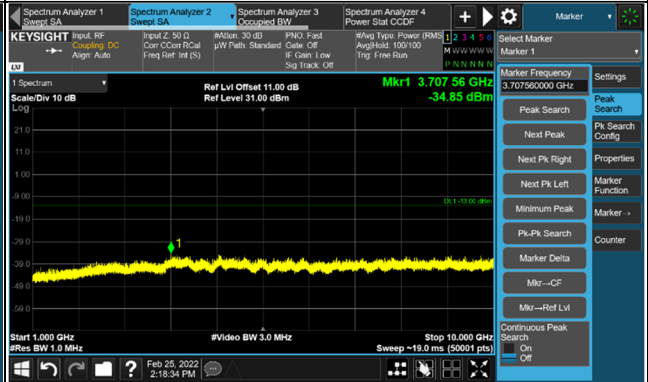

Frequency Range : 9kHz ~ 1GHz

Frequency Range : 1GHz ~ 10GHz

*The 9KHz signal over the limit is from Spectrum.

n71, Channel Bandwidth 10MHz

Channel 133600 (668.0MHz)

Frequency Range : 9kHz ~ 1GHz

Frequency Range : 1GHz ~ 10GHz