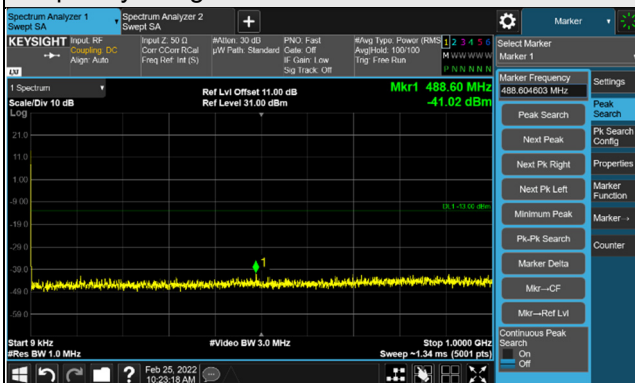

Channel 349000 (1745.0MHz)

Frequency Range : 9kHz ~ 1GHz

Frequency Range : 1GHz ~ 20GHz

Channel 352000 (1760.0MHz)

Frequency Range : 9kHz ~ 1GHz

Frequency Range : 1GHz ~ 20GHz

*The 9KHz signal over the limit is from Spectrum.