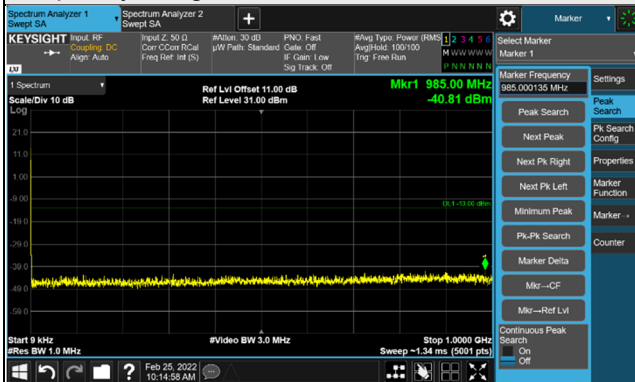

n66, Channel Bandwidth 20MHz

Channel 344000 (1720.0MHz)

Frequency Range : 9kHz ~ 1GHz

Frequency Range : 1GHz ~ 20GHz

Channel 349000 (1745.0MHz)

Frequency Range : 9kHz ~ 1GHz

Frequency Range : 1GHz ~ 20GHz

Channel 354000 (1770.0MHz)