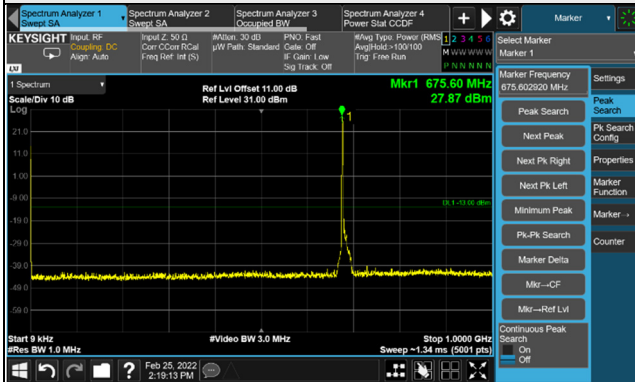

Frequency Range : 9kHz ~ 1GHz

Frequency Range : 1GHz ~ 10GHz

*The 9KHz signal over the limit is from Spectrum.

n71, Channel Bandwidth 10MHz

Channel 133600 (668.0MHz)

Frequency Range : 9kHz ~ 1GHz

Frequency Range : 1GHz ~ 10GHz

Channel 136100 (680.5MHz)

Frequency Range : 9kHz ~ 1GHz

Frequency Range : 1GHz ~ 10GHz

Channel 138600 (693.0MHz)

Frequency Range : 9kHz ~ 1GHz

Frequency Range : 1GHz ~ 10GHz

*The 9KHz signal over the limit is from Spectrum.