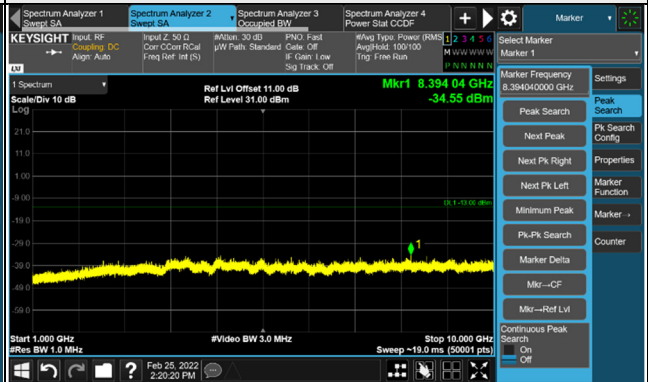

n71, Channel Bandwidth 10MHz

Channel 133600 (668.0MHz)

Frequency Range : 9kHz ~ 1GHz

Frequency Range : 1GHz ~ 10GHz

Channel 136100 (680.5MHz)

Frequency Range : 9kHz ~ 1GHz

Frequency Range : 1GHz ~ 10GHz

Channel 138600 (693.0MHz)

Frequency Range : 9kHz ~ 1GHz

Frequency Range : 1GHz ~ 10GHz

*The 9KHz signal over the limit is from Spectrum.