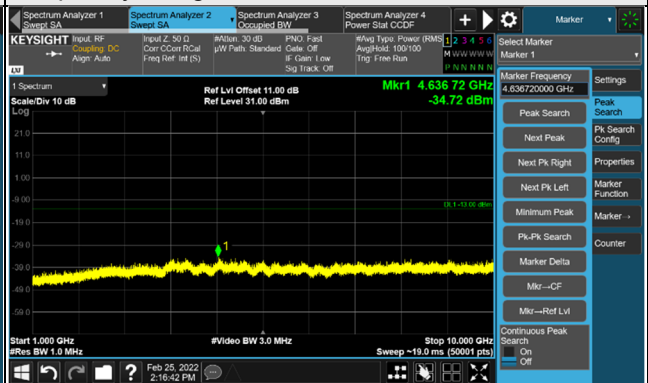

n71, Channel Bandwidth 5MHz
Channel 133100 (665.5MHz)

Frequency Range : 9kHz ~ 1GHz

Frequency Range : 1GHz ~ 10GHz

Channel 136100 (680.5MHz)

Frequency Range : 9kHz ~ 1GHz

Frequency Range : 1GHz ~ 10GHz

Channel 139100 (695.5MHz)