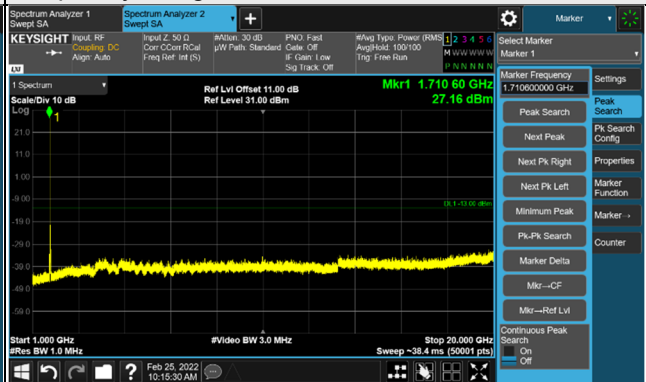

n66, Channel Bandwidth 20MHz

Channel 344000 (1720.0MHz)

Frequency Range : 9kHz ~ 1GHz

Frequency Range : 1GHz ~ 20GHz

Channel 349000 (1745.0MHz)

Frequency Range : 9kHz ~ 1GHz

Frequency Range : 1GHz ~ 20GHz

Channel 354000 (1770.0MHz)