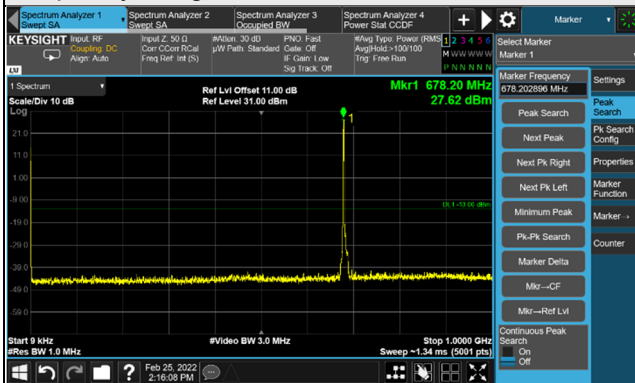

n71, Channel Bandwidth 5MHz
Channel 133100 (665.5MHz)

Frequency Range : 9kHz ~ 1GHz

Frequency Range : 1GHz ~ 10GHz

Channel 136100 (680.5MHz)

Frequency Range : 9kHz ~ 1GHz

Frequency Range : 1GHz ~ 10GHz

Channel 139100 (695.5MHz)