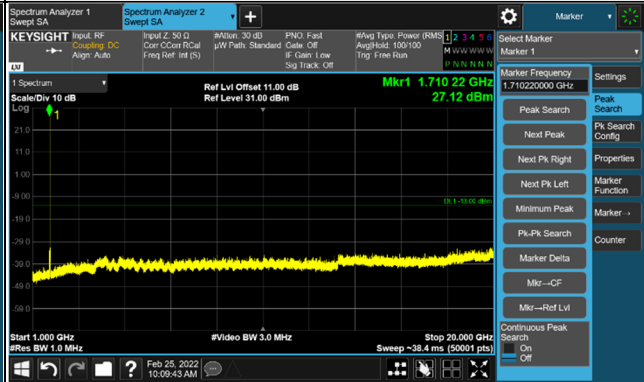

*The 9KHz signal over the limit is from Spectrum.

n66, Channel Bandwidth 10MHz

Channel 343000 (1715.0MHz)

Frequency Range : 9kHz ~ 1GHz

Frequency Range : 1GHz ~ 20GHz

Channel 349000 (1745.0MHz)

Frequency Range : 9kHz ~ 1GHz