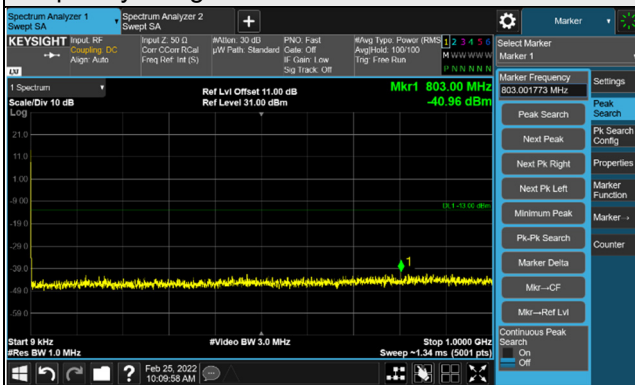

*The 9KHz signal over the limit is from Spectrum.

n66, Channel Bandwidth 10MHz

Channel 343000 (1715.0MHz)

Frequency Range : 9kHz ~ 1GHz

Frequency Range : 1GHz ~ 20GHz

Channel 349000 (1745.0MHz)

Frequency Range : 9kHz ~ 1GHz