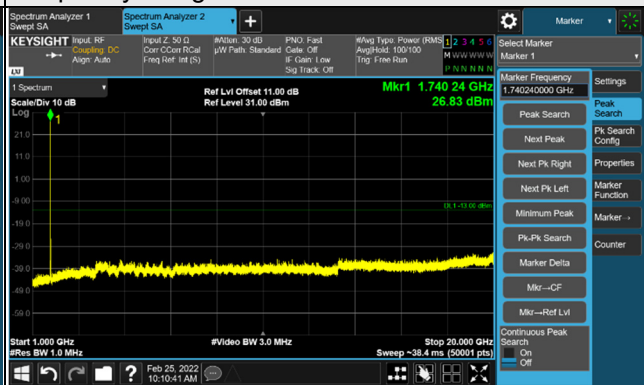

n66, Channel Bandwidth 10MHz

Channel 343000 (1715.0MHz)

Frequency Range : 9kHz ~ 1GHz

Frequency Range : 1GHz ~ 20GHz

Channel 349000 (1745.0MHz)

Frequency Range : 9kHz ~ 1GHz

Frequency Range : 1GHz ~ 20GHz

Channel 355000 (1775.0MHz)

Frequency Range : 9kHz ~ 1GHz

Frequency Range : 1GHz ~ 20GHz

*The 9kHz signal over the limit is from Spectrum.