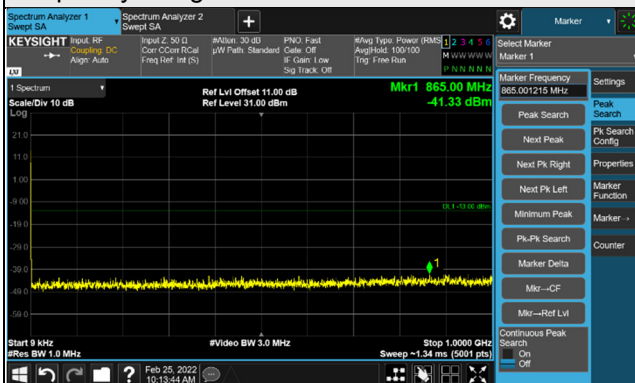

Channel 354500 (1772.5MHz)

Frequency Range : 9kHz ~ 1GHz

Frequency Range : 1GHz ~ 20GHz