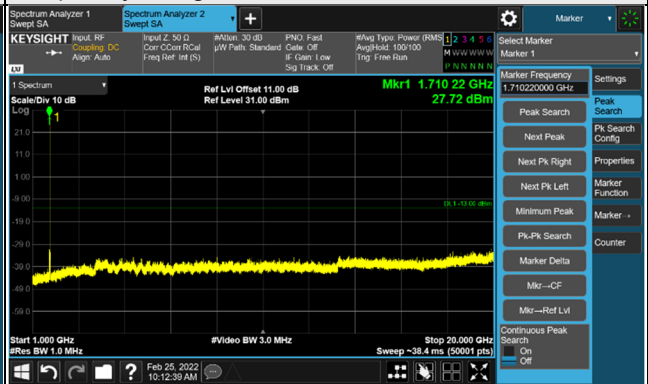

n66, Channel Bandwidth 15MHz

Channel 343500 (1717.5MHz)

Frequency Range : 9kHz ~ 1GHz

Frequency Range : 1GHz ~ 20GHz

Channel 349000 (1745.0MHz)

Frequency Range : 9kHz ~ 1GHz

Frequency Range : 1GHz ~ 20GHz

Channel 354500 (1772.5MHz)

Frequency Range : 9kHz ~ 1GHz

Frequency Range : 1GHz ~ 20GHz

*The 9KHz signal over the limit is from Spectrum.