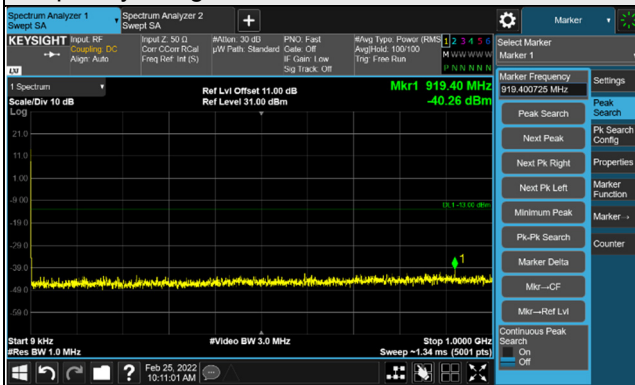

Channel 355000 (1775.0MHz)

Frequency Range : 9kHz ~ 1GHz

Frequency Range : 1GHz ~ 20GHz