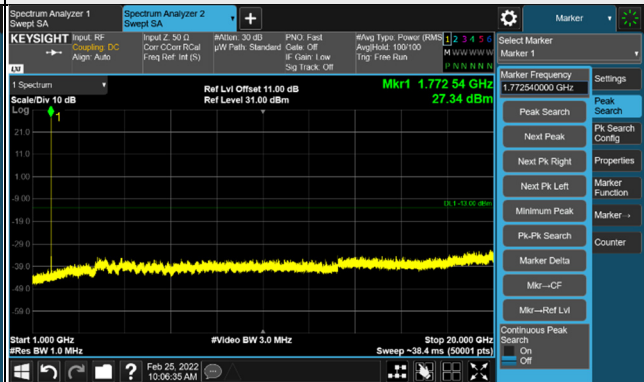

*The 9KHz signal over the limit is from Spectrum.

n66, Channel Bandwidth 10MHz

Channel 343000 (1715.0MHz)

Frequency Range : 9kHz ~ 1GHz

Frequency Range : 1GHz ~ 20GHz

Channel 349000 (1745.0MHz)

Frequency Range : 9kHz ~ 1GHz