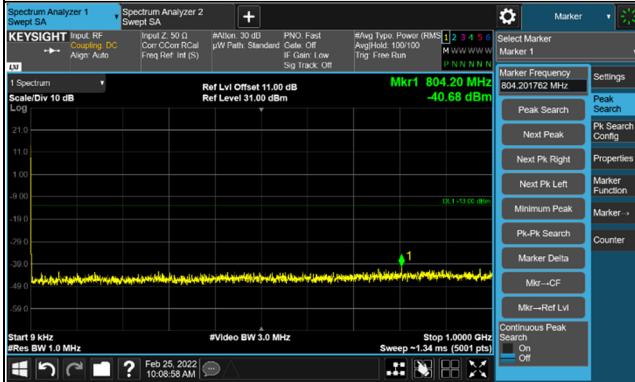

*The 9KHz signal over the limit is from Spectrum.

n66, Channel Bandwidth 10MHz

Channel 343000 (1715.0MHz)

Frequency Range : 9kHz ~ 1GHz

Frequency Range : 1GHz ~ 20GHz

Channel 349000 (1745.0MHz)

Frequency Range : 9kHz ~ 1GHz