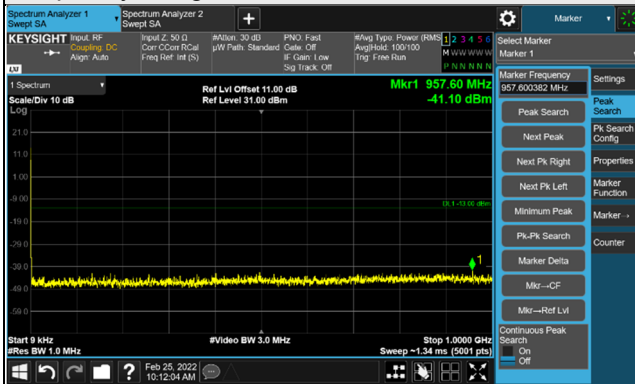

n66, Channel Bandwidth 15MHz

Channel 343500 (1717.5MHz)

Frequency Range : 9kHz ~ 1GHz

Frequency Range : 1GHz ~ 20GHz