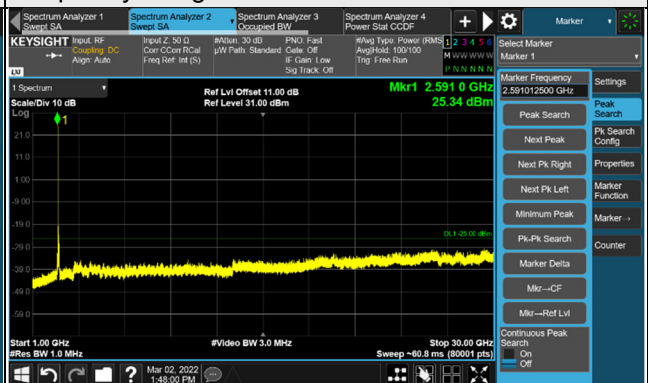

n41, Channel Bandwidth 100MHz

Channel 509202 (2546.01MHz)

Frequency Range : 9kHz ~ 1GHz

Frequency Range : 1GHz ~ 30GHz

Channel 518598 (2592.99MHz)

Frequency Range : 9kHz ~ 1GHz

Frequency Range : 1GHz ~ 30GHz

Channel 528000 (2640.00MHz)

Frequency Range : 9kHz ~ 1GHz

Frequency Range : 1GHz ~ 30GHz

*The 9KHz signal over the limit is from Spectrum.

n66, Channel Band width 5MHz

Channel 342500 (1712.5MHz)

Frequency Range : 9kHz ~ 1GHz