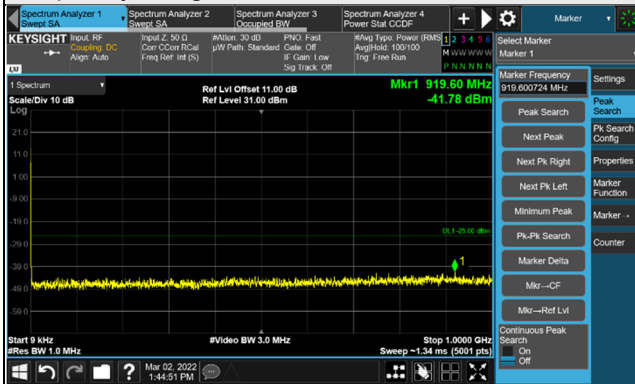

n41, Channel Bandwidth 100MHz

Channel 509202 (2546.01MHz)

Frequency Range : 9kHz ~ 1GHz

Frequency Range : 1GHz ~ 30GHz

Channel 518598 (2592.99MHz)

Frequency Range : 9kHz ~ 1GHz

Frequency Range : 1GHz ~ 30GHz