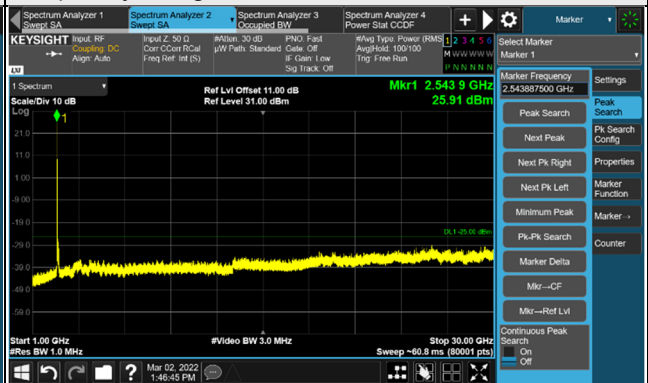

n41, Channel Bandwidth 100MHz

Channel 509202 (2546.01MHz)

Frequency Range : 9kHz ~ 1GHz

Frequency Range : 1GHz ~ 30GHz

Channel 518598 (2592.99MHz)

Frequency Range : 9kHz ~ 1GHz

Frequency Range : 1GHz ~ 30GHz

Channel 528000 (2640.00MHz)

Frequency Range : 9kHz ~ 1GHz

Frequency Range : 1GHz ~ 30GHz

*The 9KHz signal over the limit is from Spectrum.

n66, Channel Band width 5MHz

Channel 342500 (1712.5MHz)

Frequency Range : 9kHz ~ 1GHz