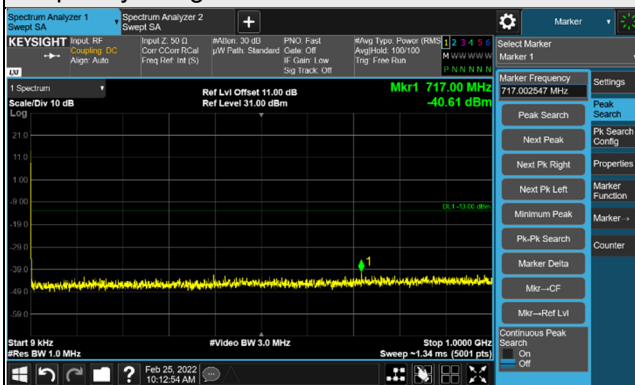

Channel 349000 (1745.0MHz)

Frequency Range : 9kHz ~ 1GHz

Frequency Range : 1GHz ~ 20GHz