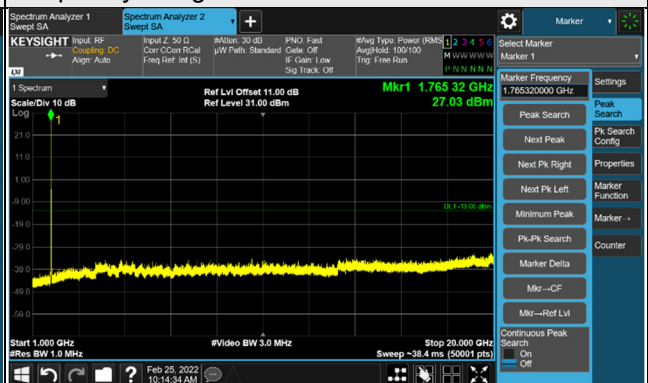

*The 9KHz signal over the limit is from Spectrum.