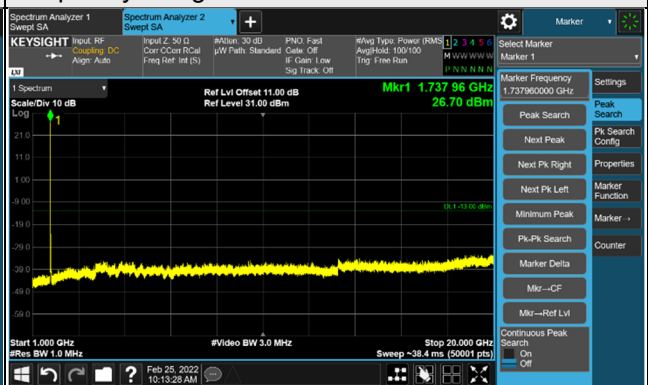

n66, Channel Bandwidth 15MHz

Channel 343500 (1717.5MHz)

Frequency Range : 9kHz ~ 1GHz

Frequency Range : 1GHz ~ 20GHz

Channel 349000 (1745.0MHz)

Frequency Range : 9kHz ~ 1GHz

Frequency Range : 1GHz ~ 20GHz

Channel 354500 (1772.5MHz)

Frequency Range : 9kHz ~ 1GHz

Frequency Range : 1GHz ~ 20GHz

*The 9KHz signal over the limit is from Spectrum.