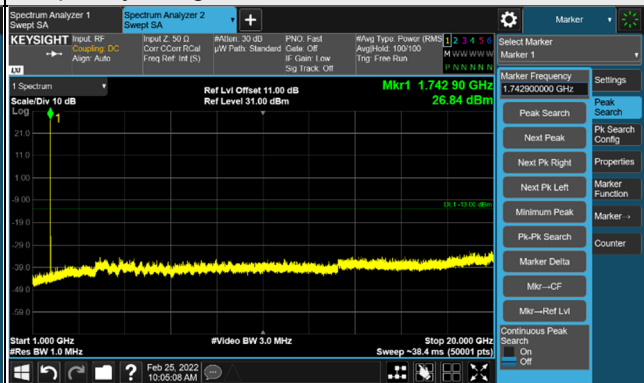

n66, Channel Band width 5MHz

Channel 342500 (1712.5MHz)

Frequency Range : 9kHz ~ 1GHz

Frequency Range : 1GHz ~ 20GHz

Channel 349000 (1745.0MHz)

Frequency Range : 9kHz ~ 1GHz

Frequency Range : 1GHz ~ 20GHz

Channel 355500 (1777.5MHz)

Frequency Range : 9kHz ~ 1GHz

Frequency Range : 1GHz ~ 20GHz

*The 9KHz signal over the limit is from Spectrum.