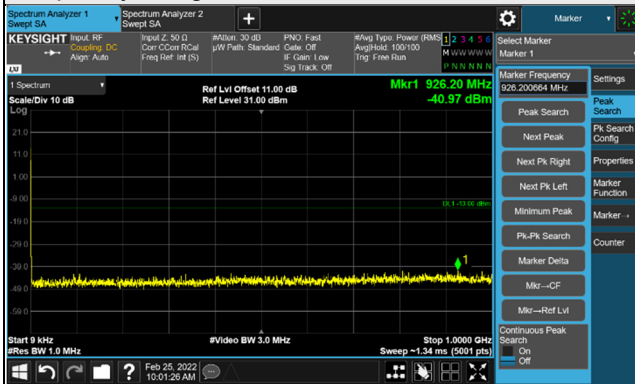

Channel 528000 (2640.00MHz)

Frequency Range : 9kHz ~ 1GHz

Frequency Range : 1GHz ~ 30GHz

*The 9KHz signal over the limit is from Spectrum.

n66, Channel Band width 5MHz

Channel 342500 (1712.5MHz)

Frequency Range : 9kHz ~ 1GHz