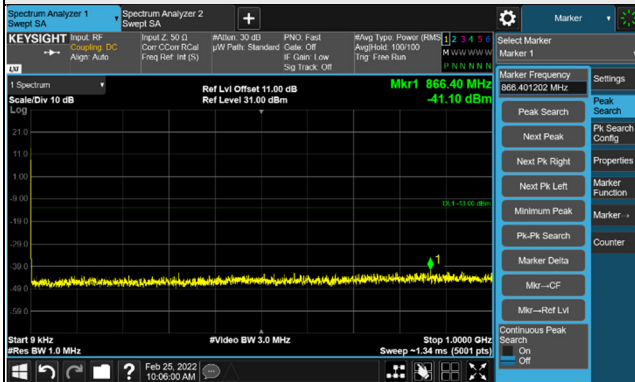

Channel 355500 (1777.5MHz)

Frequency Range : 9kHz ~ 1GHz

Frequency Range : 1GHz ~ 20GHz