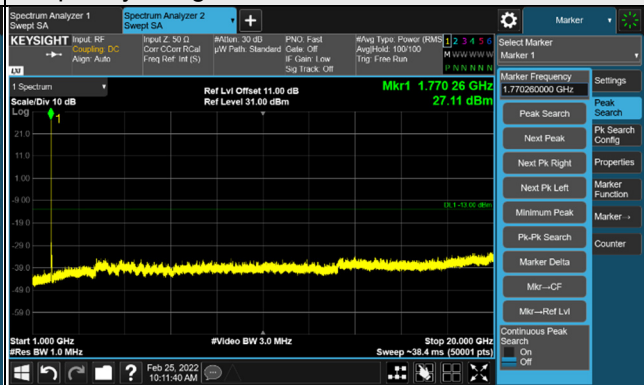

Frequency Range : 1GHz ~ 20GHz

Channel 355000 (1775.0MHz)

Frequency Range : 9kHz ~ 1GHz

Frequency Range : 1GHz ~ 20GHz

*The 9kHz signal over the limit is from Spectrum.

n66, Channel Bandwidth 15MHz

Channel 343500 (1717.5MHz)

*The 9KHz signal over the limit is from Spectrum.