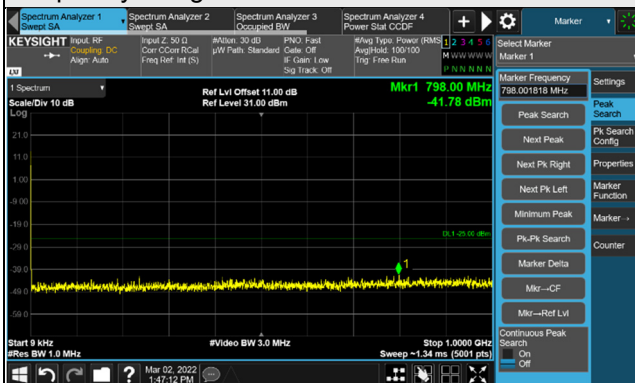

Channel 528000 (2640.00MHz)

Frequency Range : 9kHz ~ 1GHz

Frequency Range : 1GHz ~ 30GHz