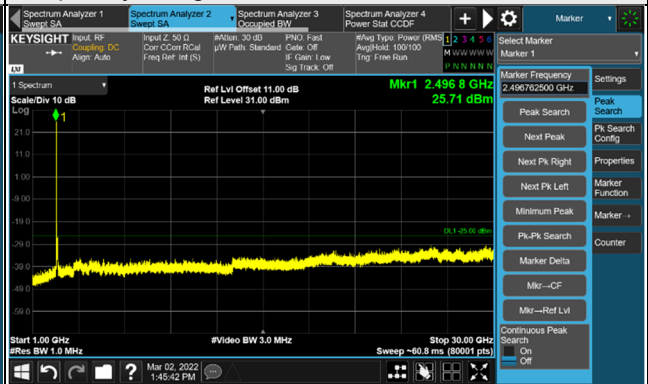

n41, Channel Bandwidth 100MHz

Channel 509202 (2546.01MHz)

Frequency Range : 9kHz ~ 1GHz

Frequency Range : 1GHz ~ 30GHz

Channel 518598 (2592.99MHz)

Frequency Range : 9kHz ~ 1GHz

Frequency Range : 1GHz ~ 30GHz