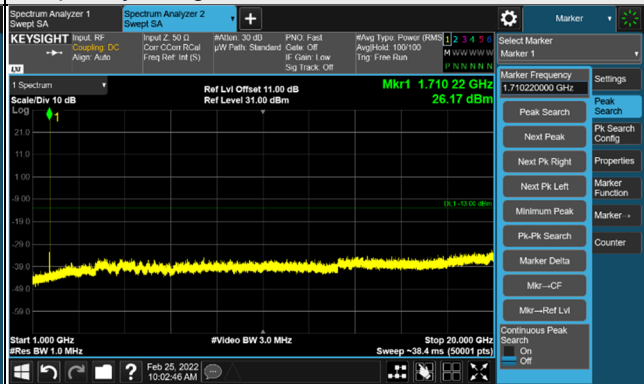

n66, Channel Band width 5MHz

Channel 342500 (1712.5MHz)

Frequency Range : 9kHz ~ 1GHz

Frequency Range : 1GHz ~ 20GHz

Channel 349000 (1745.0MHz)

Frequency Range : 9kHz ~ 1GHz

Frequency Range : 1GHz ~ 20GHz

Channel 355500 (1777.5MHz)

Frequency Range : 9kHz ~ 1GHz

Frequency Range : 1GHz ~ 20GHz

*The 9KHz signal over the limit is from Spectrum.