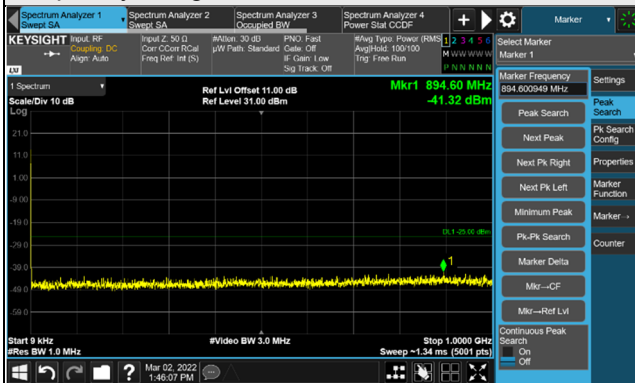

n41, Channel Bandwidth 100MHz

Channel 509202 (2546.01MHz)

Frequency Range : 9kHz ~ 1GHz

Frequency Range : 1GHz ~ 30GHz

Channel 518598 (2592.99MHz)

Frequency Range : 9kHz ~ 1GHz

Frequency Range : 1GHz ~ 30GHz