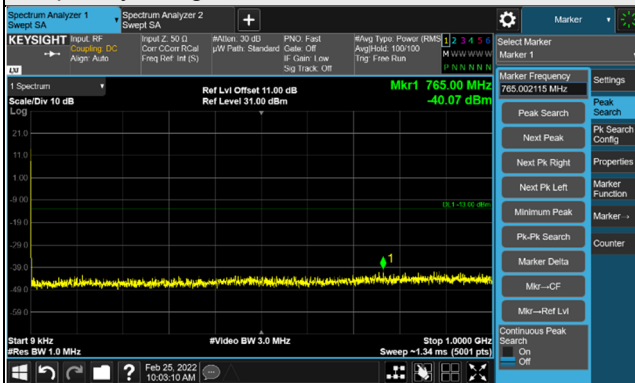

Channel 349000 (1745.0MHz)

Frequency Range : 9kHz ~ 1GHz

Frequency Range : 1GHz ~ 20GHz