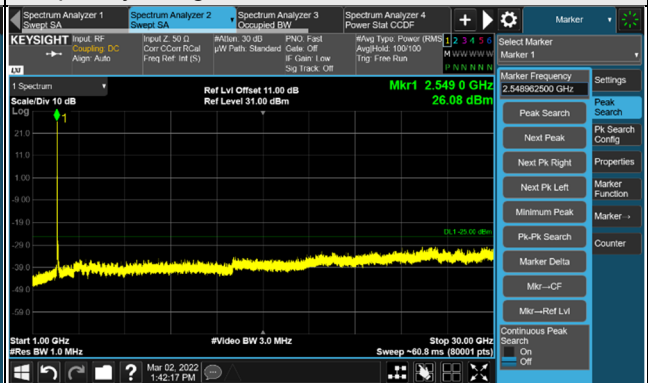

Frequency Range : 9kHz ~ 1GHz

Frequency Range : 1GHz ~ 30GHz

Channel 518598 (2592.99MHz)

Frequency Range : 9kHz ~ 1GHz

Frequency Range : 1GHz ~ 30GHz

Channel 528996 (2644.98MHz)

Frequency Range : 9kHz ~ 1GHz

Frequency Range : 1GHz ~ 30GHz

*The 9KHz signal over the limit is from Spectrum.