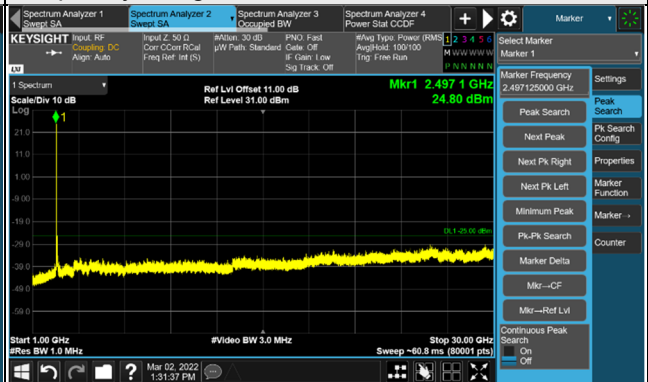

*The 9KHz signal over the limit is from Spectrum.

n41, Channel Bandwidth 80MHz

Channel 507204 (2536.02MHz)

Frequency Range : 9kHz ~ 1GHz

Frequency Range : 1GHz ~ 30GHz

Channel 518598 (2592.99MHz)

Frequency Range : 9kHz ~ 1GHz