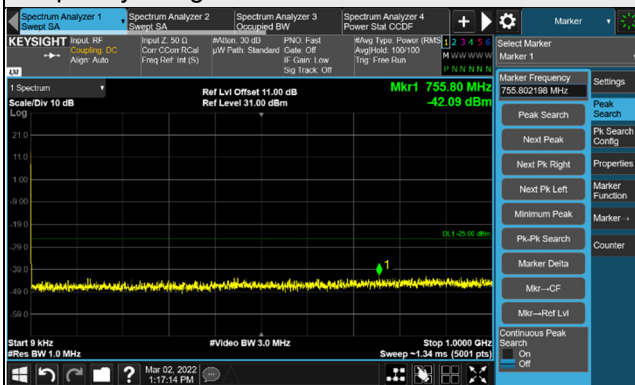

n41, Channel Bandwidth 50MHz

Channel 504204 (2521.02MHz)

Frequency Range : 9kHz ~ 1GHz

Frequency Range : 1GHz ~ 30GHz

Channel 518598 (2592.99MHz)

Frequency Range : 9kHz ~ 1GHz

Frequency Range : 1GHz ~ 30GHz

Channel 532998 (2664.99MHz)

Frequency Range : 9kHz ~ 1GHz

Frequency Range : 1GHz ~ 30GHz

*The 9KHz signal over the limit is from Spectrum.

n41, Channel Bandwidth 60MHz

Channel 505200 (2526.00MHz)

Frequency Range : 9kHz ~ 1GHz