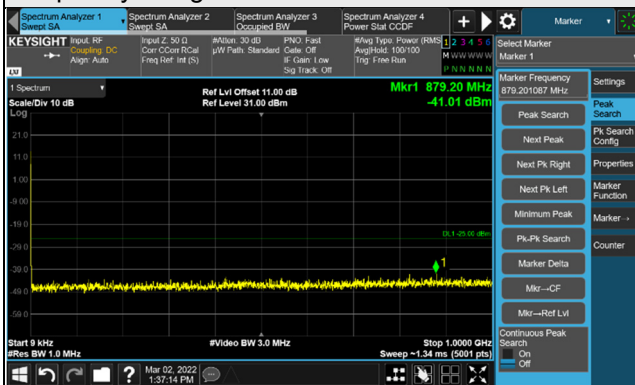

Channel 529998 (2649.99MHz)

Frequency Range : 9kHz ~ 1GHz

Frequency Range : 1GHz ~ 30GHz