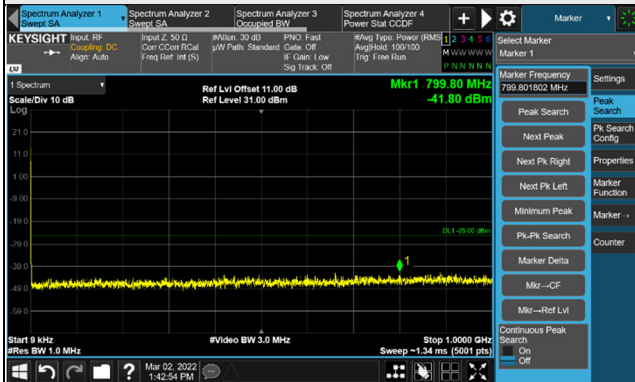

Frequency Range : 9kHz ~ 1GHz

Frequency Range : 1GHz ~ 30GHz

Channel 518598 (2592.99MHz)

Frequency Range : 9kHz ~ 1GHz

Frequency Range : 1GHz ~ 30GHz

Channel 528996 (2644.98MHz)

Frequency Range : 9kHz ~ 1GHz

Frequency Range : 1GHz ~ 30GHz

*The 9KHz signal over the limit is from Spectrum.