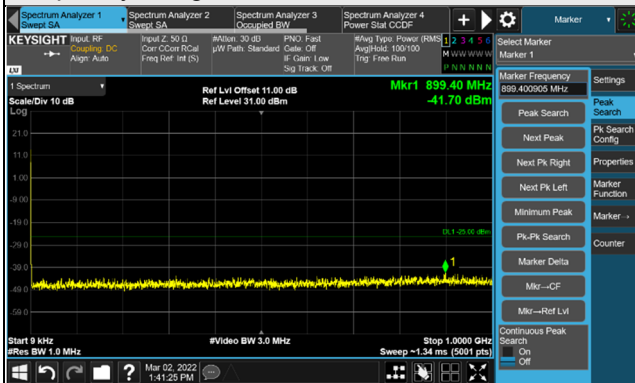

Channel 518598 (2592.99MHz)

Frequency Range : 9kHz ~ 1GHz

Frequency Range : 1GHz ~ 30GHz