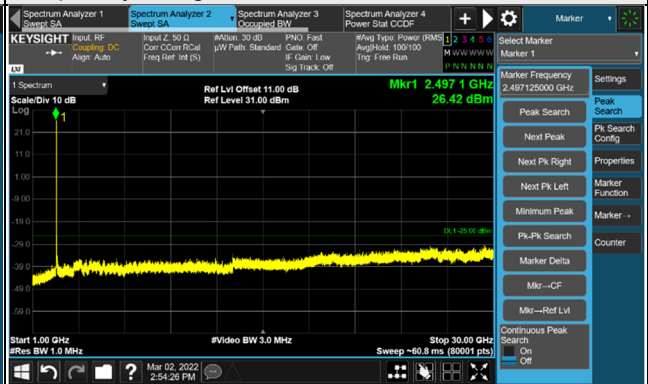

n41, Channel Bandwidth 50MHz

Channel 504204 (2521.02MHz)

Frequency Range : 9kHz ~ 1GHz

Frequency Range : 1GHz ~ 30GHz

Channel 518598 (2592.99MHz)

Frequency Range : 9kHz ~ 1GHz

Frequency Range : 1GHz ~ 30GHz

Channel 532998 (2664.99MHz)

Frequency Range : 9kHz ~ 1GHz

Frequency Range : 1GHz ~ 30GHz

*The 9KHz signal over the limit is from Spectrum.

n41, Channel Bandwidth 60MHz

Channel 505200 (2526.00MHz)

Frequency Range : 9kHz ~ 1GHz