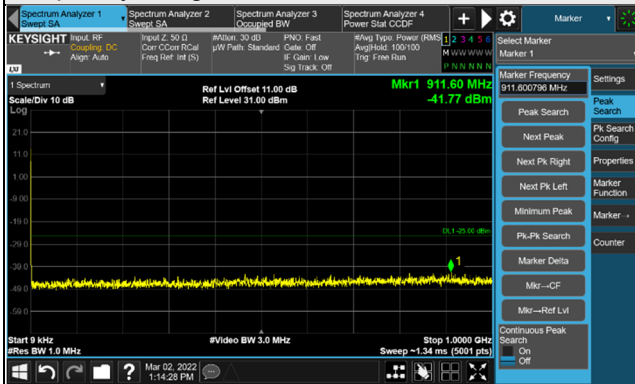

n41, Channel Bandwidth 50MHz

Channel 504204 (2521.02MHz)

Frequency Range : 9kHz ~ 1GHz

Frequency Range : 1GHz ~ 30GHz

Channel 518598 (2592.99MHz)

Frequency Range : 9kHz ~ 1GHz

Frequency Range : 1GHz ~ 30GHz