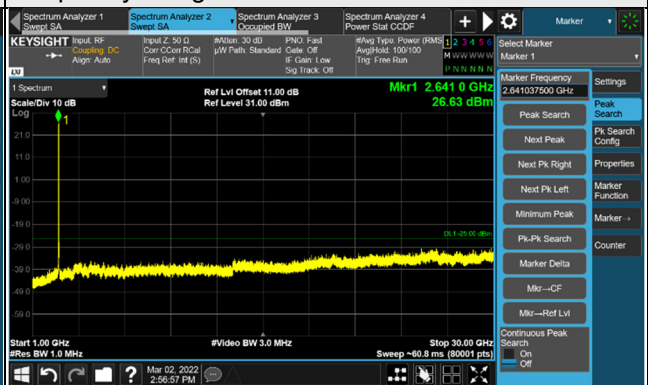

n41, Channel Bandwidth 50MHz

Channel 504204 (2521.02MHz)

Frequency Range : 9kHz ~ 1GHz

Frequency Range : 1GHz ~ 30GHz

Channel 518598 (2592.99MHz)

Frequency Range : 9kHz ~ 1GHz

Frequency Range : 1GHz ~ 30GHz

Channel 532998 (2664.99MHz)

Frequency Range : 9kHz ~ 1GHz

Frequency Range : 1GHz ~ 30GHz

*The 9KHz signal over the limit is from Spectrum.

n41, Channel Bandwidth 60MHz

Channel 505200 (2526.00MHz)

Frequency Range : 9kHz ~ 1GHz