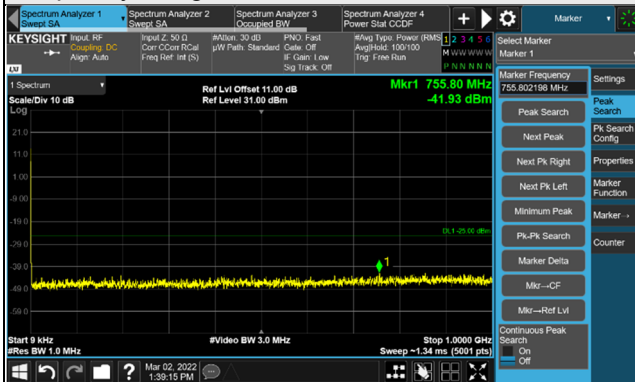

n41, Channel Bandwidth 90MHz
Channel 508200 (2541.00MHz)

Frequency Range : 9kHz ~ 1GHz

Frequency Range : 1GHz ~ 30GHz