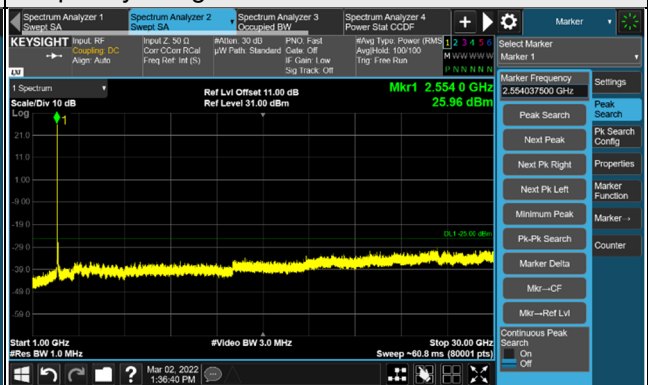

n41, Channel Bandwidth 80MHz

Channel 507204 (2536.02MHz)

Frequency Range : 9kHz ~ 1GHz

Frequency Range : 1GHz ~ 30GHz

Channel 518598 (2592.99MHz)

Frequency Range : 9kHz ~ 1GHz

Frequency Range : 1GHz ~ 30GHz

Channel 529998 (2649.99MHz)

Frequency Range : 9kHz ~ 1GHz

Frequency Range : 1GHz ~ 30GHz

*The 9KHz signal over the limit is from Spectrum.