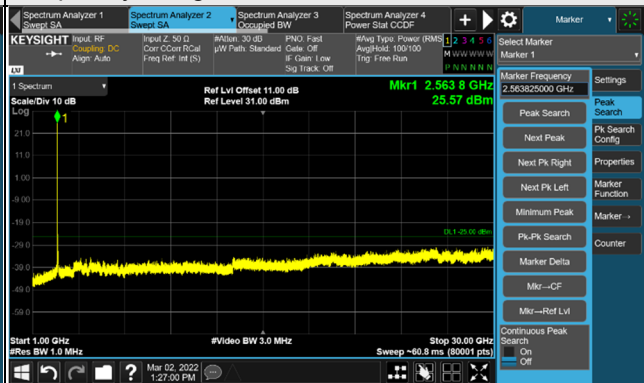

n41, Channel Bandwidth 60MHz

Channel 505200 (2526.00MHz)

Frequency Range : 9kHz ~ 1GHz

Frequency Range : 1GHz ~ 30GHz

Channel 518598 (2592.99MHz)

Frequency Range : 9kHz ~ 1GHz

Frequency Range : 1GHz ~ 30GHz

Channel 531996 (2659.98MHz)

Frequency Range : 9kHz ~ 1GHz

Frequency Range : 1GHz ~ 30GHz

*The 9KHz signal over the limit is from Spectrum.