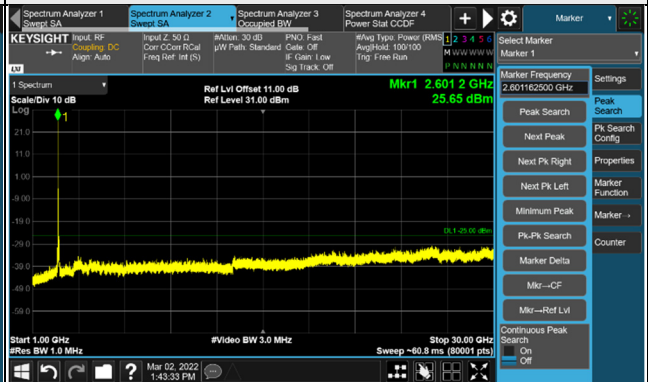

Frequency Range : 9kHz ~ 1GHz

Frequency Range : 1GHz ~ 30GHz

Channel 518598 (2592.99MHz)

Frequency Range : 9kHz ~ 1GHz

Frequency Range : 1GHz ~ 30GHz

Channel 528996 (2644.98MHz)

Frequency Range : 9kHz ~ 1GHz

Frequency Range : 1GHz ~ 30GHz

*The 9KHz signal over the limit is from Spectrum.