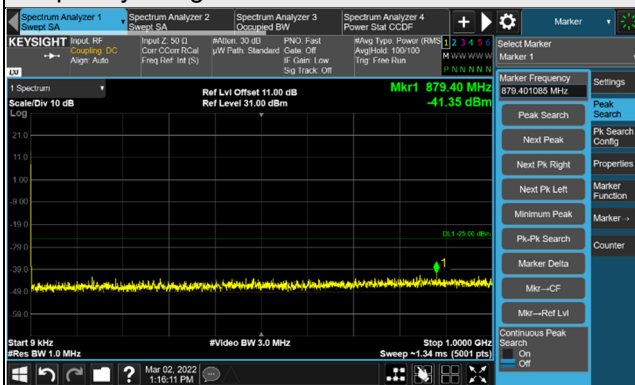

n41, Channel Bandwidth 50MHz

Channel 504204 (2521.02MHz)

Frequency Range : 9kHz ~ 1GHz

Frequency Range : 1GHz ~ 30GHz

Channel 518598 (2592.99MHz)

Frequency Range : 9kHz ~ 1GHz

Frequency Range : 1GHz ~ 30GHz