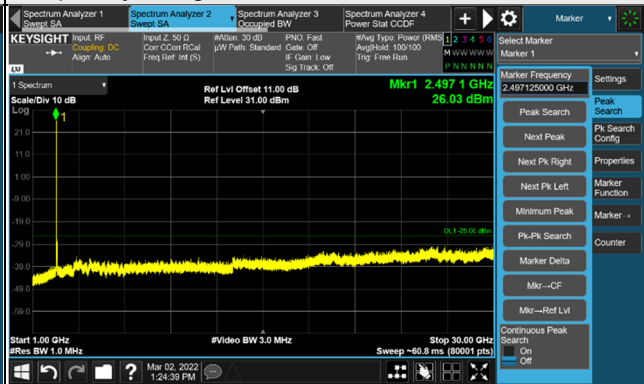

n41, Channel Bandwidth 60MHz

Channel 505200 (2526.00MHz)

Frequency Range : 9kHz ~ 1GHz

Frequency Range : 1GHz ~ 30GHz

Channel 518598 (2592.99MHz)

Frequency Range : 9kHz ~ 1GHz

Frequency Range : 1GHz ~ 30GHz

Channel 531996 (2659.98MHz)

Frequency Range : 9kHz ~ 1GHz

Frequency Range : 1GHz ~ 30GHz

*The 9KHz signal over the limit is from Spectrum.