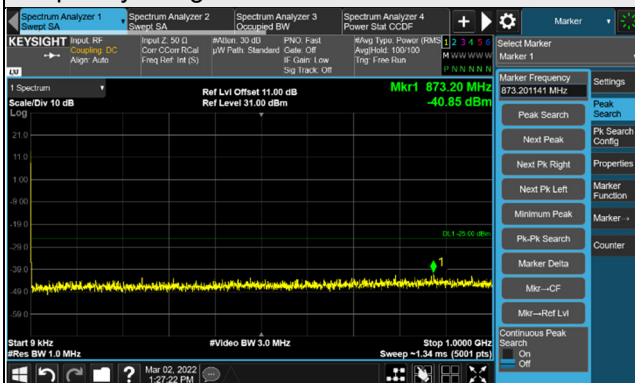

Frequency Range : 1GHz ~ 30GHz

Channel 518598 (2592.99MHz)

Frequency Range : 9kHz ~ 1GHz

Frequency Range : 1GHz ~ 30GHz

Channel 531996 (2659.98MHz)

Frequency Range : 9kHz ~ 1GHz

Frequency Range : 1GHz ~ 30GHz

*The 9KHz signal over the limit is from Spectrum.

n41, Channel Bandwidth 80MHz

Channel 507204 (2536.02MHz)

Frequency Range : 9kHz ~ 1GHz

Frequency Range : 1GHz ~ 30GHz

Channel 518598 (2592.99MHz)

Frequency Range : 9kHz ~ 1GHz