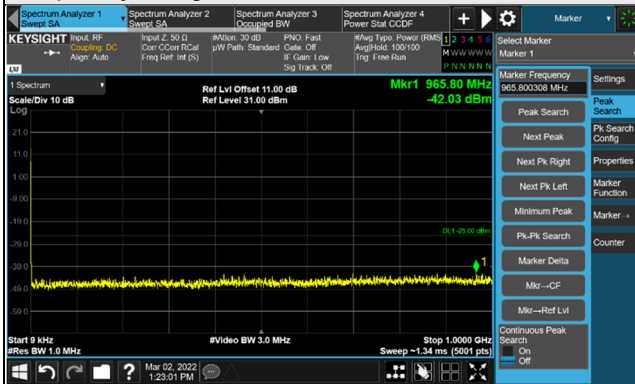

Channel 532998 (2664.99MHz)

Frequency Range : 9kHz ~ 1GHz

Frequency Range : 1GHz ~ 30GHz

*The 9KHz signal over the limit is from Spectrum.

n41, Channel Bandwidth 60MHz

Channel 505200 (2526.00MHz)

Frequency Range : 9kHz ~ 1GHz