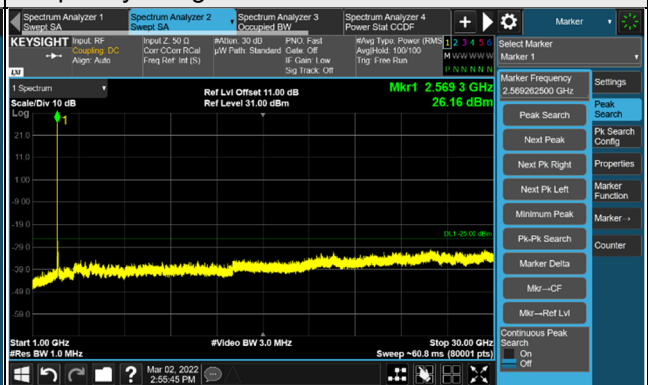

n41, Channel Bandwidth 50MHz

Channel 504204 (2521.02MHz)

Frequency Range : 9kHz ~ 1GHz

Frequency Range : 1GHz ~ 30GHz

Channel 518598 (2592.99MHz)

Frequency Range : 9kHz ~ 1GHz

Frequency Range : 1GHz ~ 30GHz

Channel 532998 (2664.99MHz)

Frequency Range : 9kHz ~ 1GHz

Frequency Range : 1GHz ~ 30GHz

*The 9KHz signal over the limit is from Spectrum.

n41, Channel Bandwidth 60MHz

Channel 505200 (2526.00MHz)

Frequency Range : 9kHz ~ 1GHz