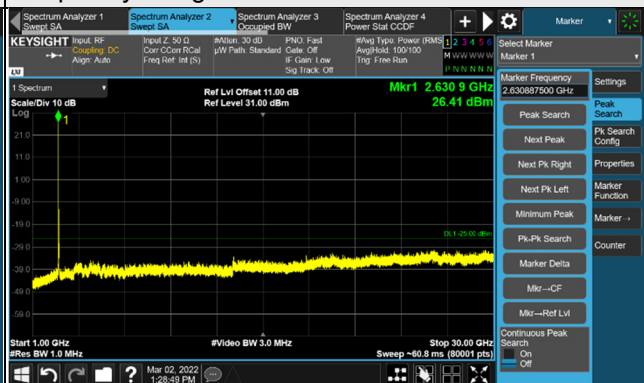

*The 9KHz signal over the limit is from Spectrum.

n41, Channel Bandwidth 80MHz

Channel 507204 (2536.02MHz)

Frequency Range : 9kHz ~ 1GHz

Frequency Range : 1GHz ~ 30GHz

Channel 518598 (2592.99MHz)

Frequency Range : 9kHz ~ 1GHz