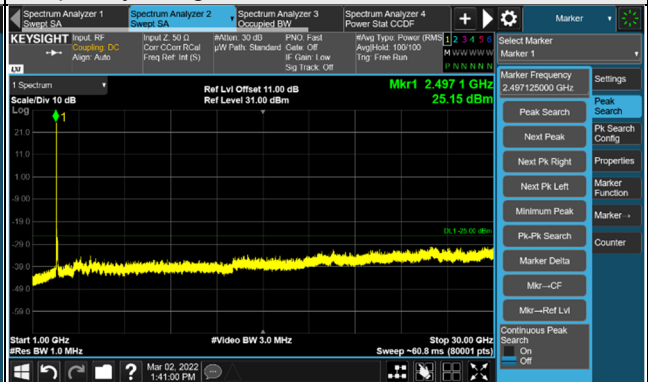

n41, Channel Bandwidth 90MHz
Channel 508200 (2541.00MHz)

Frequency Range : 9kHz ~ 1GHz

Frequency Range : 1GHz ~ 30GHz

Channel 518598 (2592.99MHz)

Frequency Range : 9kHz ~ 1GHz

Frequency Range : 1GHz ~ 30GHz

Channel 528996 (2644.98MHz)

Frequency Range : 9kHz ~ 1GHz

Frequency Range : 1GHz ~ 30GHz

*The 9KHz signal over the limit is from Spectrum.