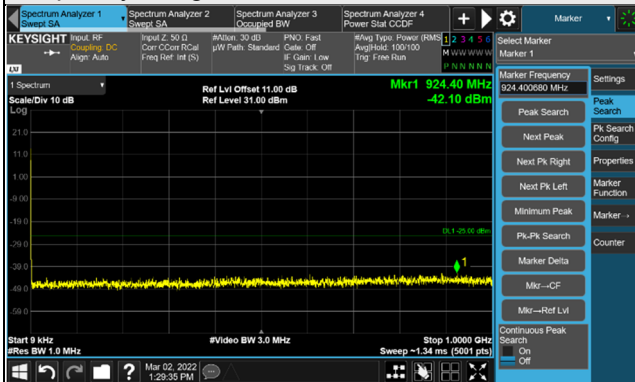

*The 9KHz signal over the limit is from Spectrum.

n41, Channel Bandwidth 80MHz

Channel 507204 (2536.02MHz)

Frequency Range : 9kHz ~ 1GHz

Frequency Range : 1GHz ~ 30GHz

Channel 518598 (2592.99MHz)

Frequency Range : 9kHz ~ 1GHz