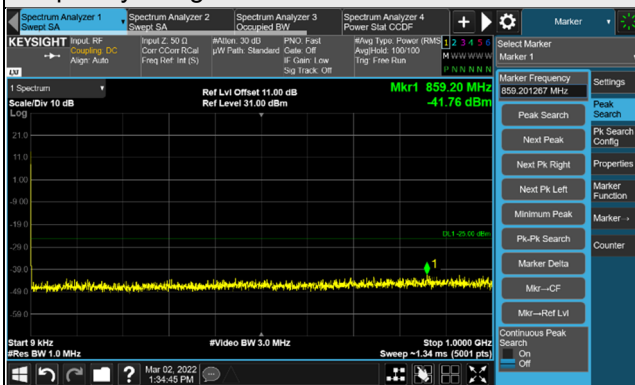

*The 9KHz signal over the limit is from Spectrum.

n41, Channel Bandwidth 80MHz

Channel 507204 (2536.02MHz)

Frequency Range : 9kHz ~ 1GHz

Frequency Range : 1GHz ~ 30GHz

Channel 518598 (2592.99MHz)

Frequency Range : 9kHz ~ 1GHz