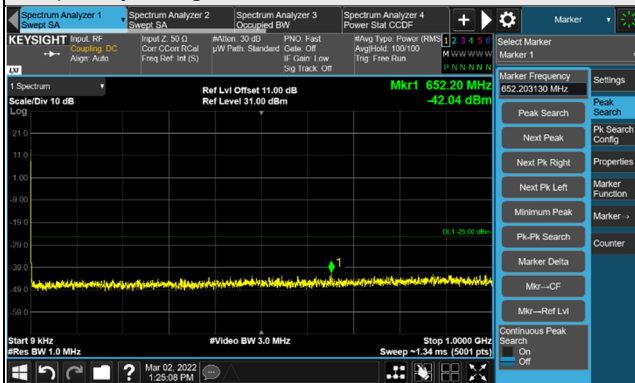

Channel 518598 (2592.99MHz)

Frequency Range : 9kHz ~ 1GHz

Frequency Range : 1GHz ~ 30GHz