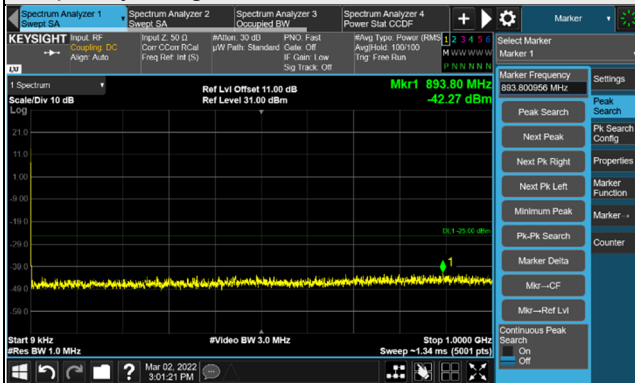

4.7.4 Test Results

n41, Channel Bandwidth 10MHz

Channel 500202 (2501.01MHz)

Frequency Range : 9kHz ~ 1GHz

Frequency Range : 1GHz ~ 30GHz

Channel 518598 (2592.99MHz)

Frequency Range : 9kHz ~ 1GHz

Frequency Range : 1GHz ~ 30GHz