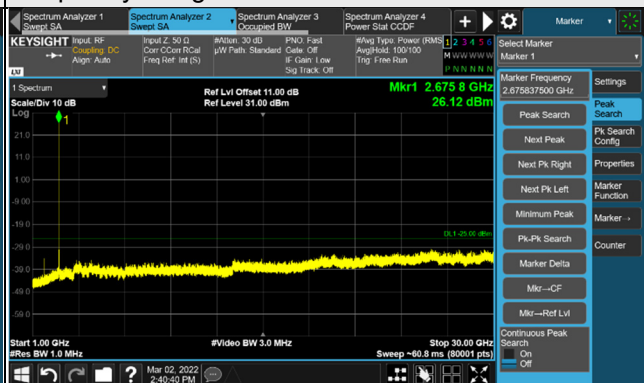

*The 9KHz signal over the limit is from Spectrum.

n41, Channel Bandwidth 20MHz

Channel 501204 (2506.02MHz)

Frequency Range : 9kHz ~ 1GHz

Frequency Range : 1GHz ~ 30GHz

Channel 518598 (2592.99MHz)

Frequency Range : 9kHz ~ 1GHz