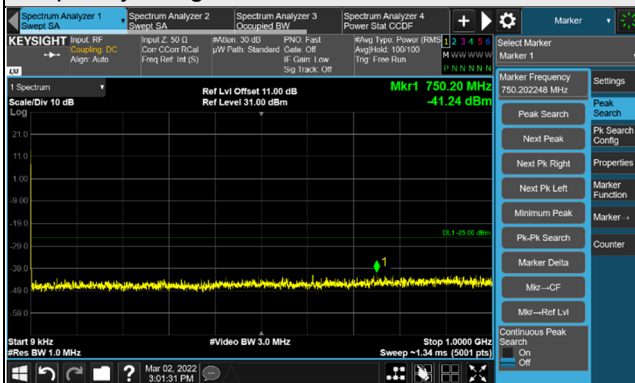

4.7.4 Test Results

n41, Channel Bandwidth 10MHz

Channel 500202 (2501.01MHz)

Frequency Range : 9kHz ~ 1GHz

Frequency Range : 1GHz ~ 30GHz

Channel 518598 (2592.99MHz)

Frequency Range : 9kHz ~ 1GHz

Frequency Range : 1GHz ~ 30GHz