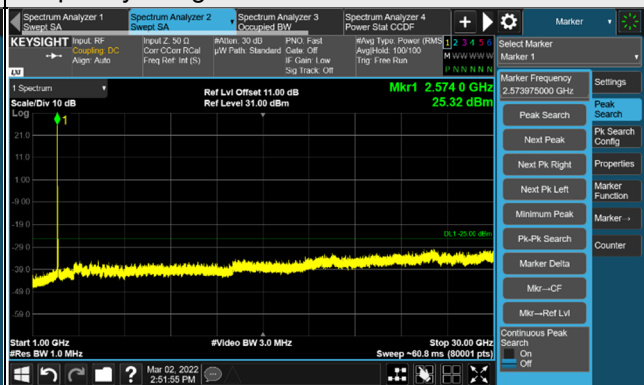

n41, Channel Bandwidth 40MHz

Channel 503202 (2516.01MHz)

Frequency Range : 9kHz ~ 1GHz

Frequency Range : 1GHz ~ 30GHz

Channel 518598 (2592.99MHz)

Frequency Range : 9kHz ~ 1GHz

Frequency Range : 1GHz ~ 30GHz

Channel 534000 (2670.00MHz)

Frequency Range : 9kHz ~ 1GHz

Frequency Range : 1GHz ~ 30GHz

*The 9KHz signal over the limit is from Spectrum.