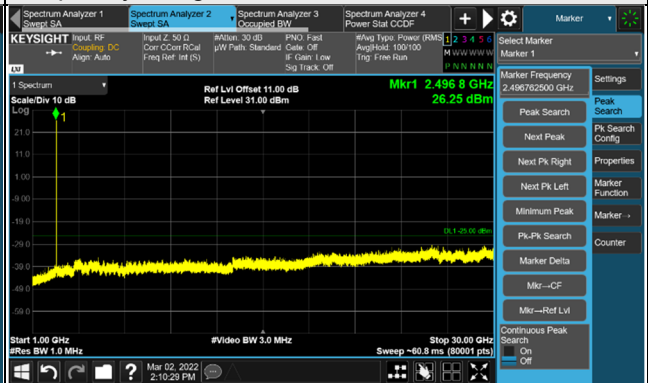

4.7.4 Test Results

n41, Channel Bandwidth 10MHz

Channel 500202 (2501.01MHz)

Frequency Range : 9kHz ~ 1GHz

Frequency Range : 1GHz ~ 30GHz

Channel 518598 (2592.99MHz)

Frequency Range : 9kHz ~ 1GHz

Frequency Range : 1GHz ~ 30GHz