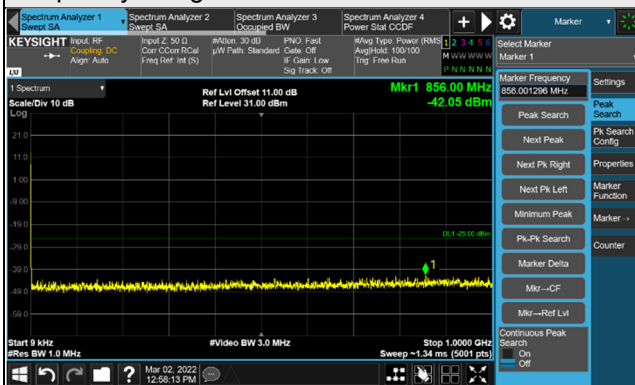

Channel 518598 (2592.99MHz)

Frequency Range : 9kHz ~ 1GHz

Frequency Range : 1GHz ~ 30GHz