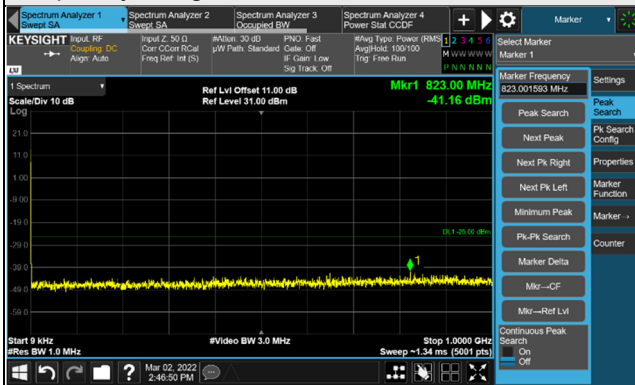

*The 9KHz signal over the limit is from Spectrum.

n41, Channel Bandwidth 20MHz

Channel 501204 (2506.02MHz)

Frequency Range : 9kHz ~ 1GHz

Frequency Range : 1GHz ~ 30GHz

Channel 518598 (2592.99MHz)

Frequency Range : 9kHz ~ 1GHz