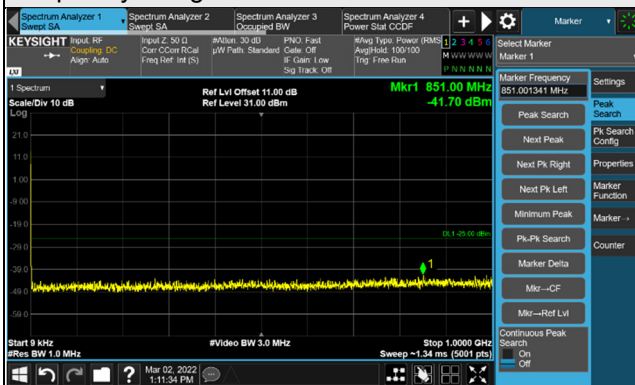

Frequency Range : 9kHz ~ 1GHz

Frequency Range : 1GHz ~ 30GHz

Channel 518598 (2592.99MHz)

Frequency Range : 9kHz ~ 1GHz

Frequency Range : 1GHz ~ 30GHz

Channel 534000 (2670.00MHz)

Frequency Range : 9kHz ~ 1GHz

Frequency Range : 1GHz ~ 30GHz

*The 9KHz signal over the limit is from Spectrum.