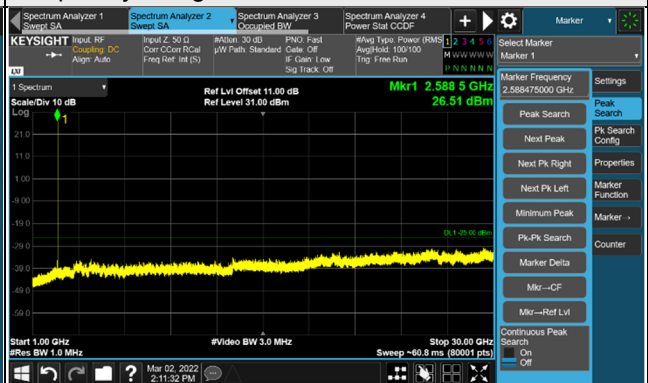

4.7.4 Test Results

n41, Channel Bandwidth 10MHz

Channel 500202 (2501.01MHz)

Frequency Range : 9kHz ~ 1GHz

Frequency Range : 1GHz ~ 30GHz

Channel 518598 (2592.99MHz)

Frequency Range : 9kHz ~ 1GHz

Frequency Range : 1GHz ~ 30GHz