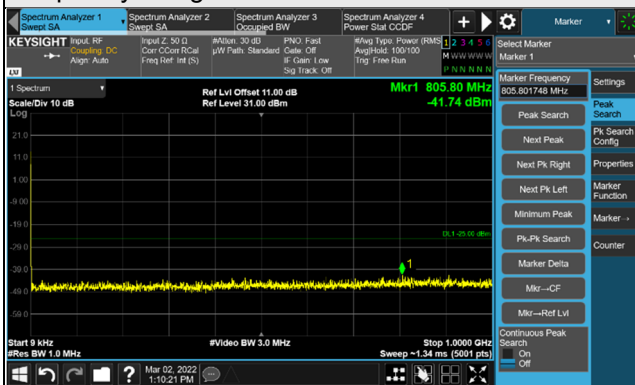

Channel 518598 (2592.99MHz)

Frequency Range : 9kHz ~ 1GHz

Frequency Range : 1GHz ~ 30GHz