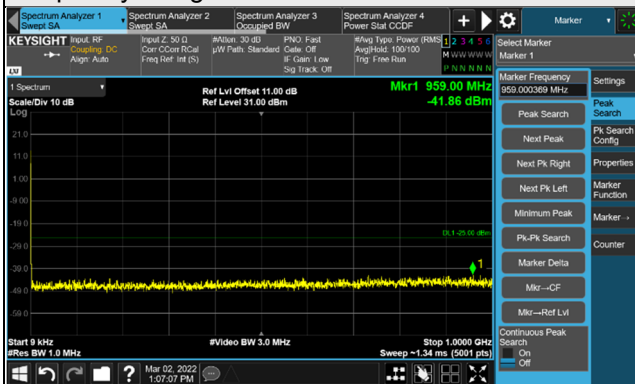

n41, Channel Bandwidth 40MHz

Channel 503202 (2516.01MHz)

Frequency Range : 9kHz ~ 1GHz

Frequency Range : 1GHz ~ 30GHz