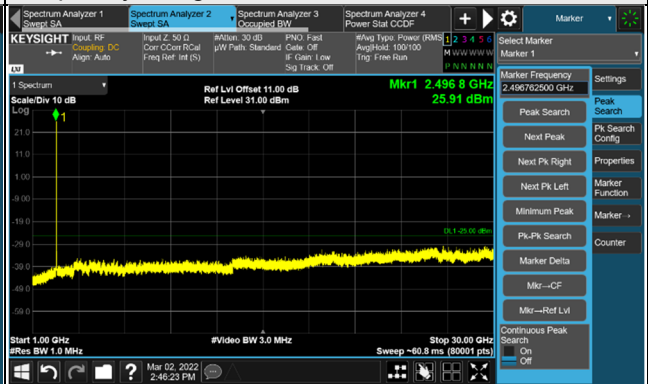

*The 9KHz signal over the limit is from Spectrum.

n41, Channel Bandwidth 20MHz

Channel 501204 (2506.02MHz)

Frequency Range : 9kHz ~ 1GHz

Frequency Range : 1GHz ~ 30GHz

Channel 518598 (2592.99MHz)

Frequency Range : 9kHz ~ 1GHz