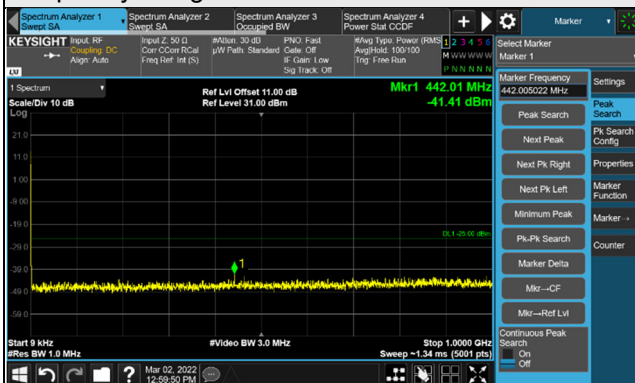

Frequency Range : 1GHz ~ 30GHz

Channel 518598 (2592.99MHz)

Frequency Range : 9kHz ~ 1GHz

Frequency Range : 1GHz ~ 30GHz

Channel 536496 (2682.48MHz)

Frequency Range : 9kHz ~ 1GHz

Frequency Range : 1GHz ~ 30GHz

*The 9KHz signal over the limit is from Spectrum.

n41, Channel Bandwidth 20MHz

Channel 501204 (2506.02MHz)

Frequency Range : 9kHz ~ 1GHz

Frequency Range : 1GHz ~ 30GHz

Channel 518598 (2592.99MHz)

Frequency Range : 9kHz ~ 1GHz