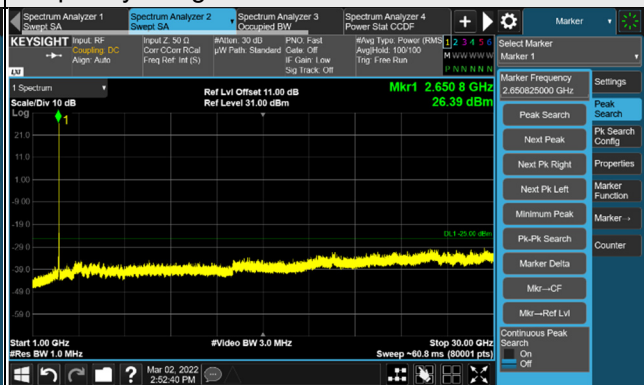

Frequency Range : 9kHz ~ 1GHz

Frequency Range : 1GHz ~ 30GHz

Channel 518598 (2592.99MHz)

Frequency Range : 9kHz ~ 1GHz

Frequency Range : 1GHz ~ 30GHz

Channel 534000 (2670.00MHz)

Frequency Range : 9kHz ~ 1GHz

Frequency Range : 1GHz ~ 30GHz

*The 9KHz signal over the limit is from Spectrum.