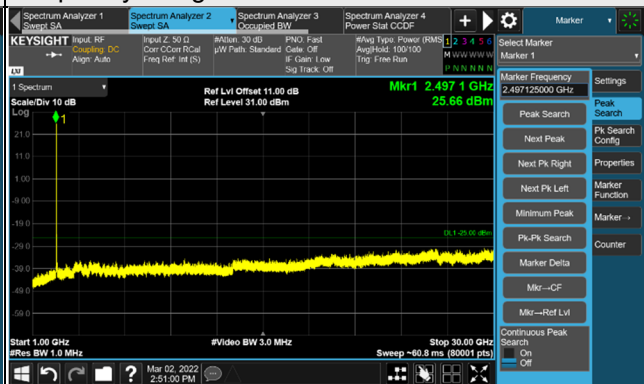

n41, Channel Bandwidth 40MHz

Channel 503202 (2516.01MHz)

Frequency Range : 9kHz ~ 1GHz

Frequency Range : 1GHz ~ 30GHz

Channel 518598 (2592.99MHz)

Frequency Range : 9kHz ~ 1GHz

Frequency Range : 1GHz ~ 30GHz

Channel 534000 (2670.00MHz)

Frequency Range : 9kHz ~ 1GHz

Frequency Range : 1GHz ~ 30GHz

*The 9KHz signal over the limit is from Spectrum.