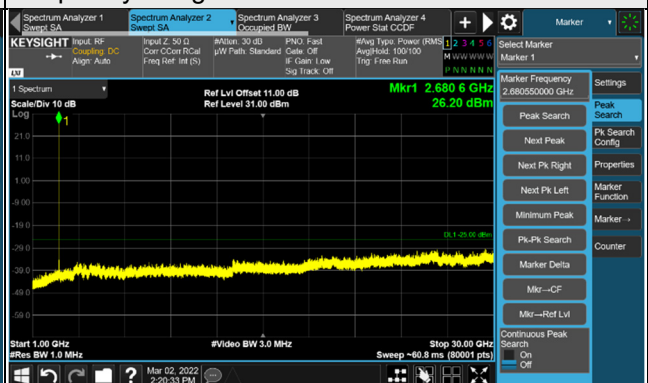

*The 9KHz signal over the limit is from Spectrum.