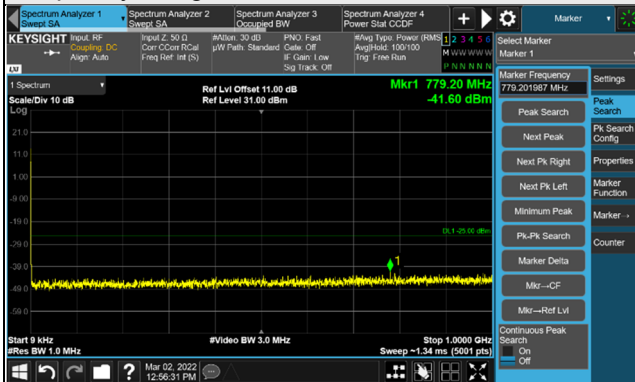

Channel 537000 (2685.00MHz)

Frequency Range : 9kHz ~ 1GHz

Frequency Range : 1GHz ~ 30GHz

*The 9KHz signal over the limit is from Spectrum.

n41, Channel Bandwidth 15MHz

Channel 500700 (2503.50MHz)

Frequency Range : 9kHz ~ 1GHz