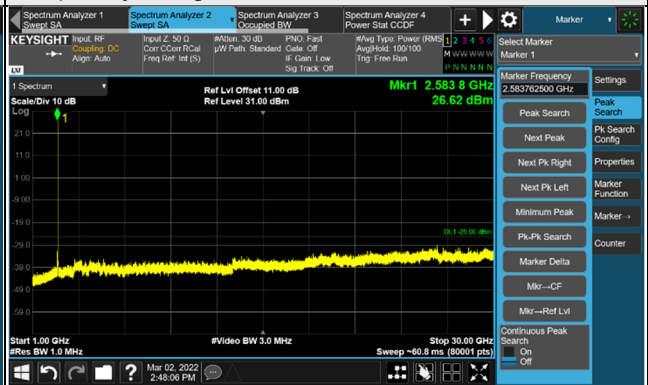

n41, Channel Bandwidth 20MHz

Channel 501204 (2506.02MHz)

Frequency Range : 9kHz ~ 1GHz

Frequency Range : 1GHz ~ 30GHz

Channel 518598 (2592.99MHz)

Frequency Range : 9kHz ~ 1GHz

Frequency Range : 1GHz ~ 30GHz

Channel 535998 (2679.99MHz)

Frequency Range : 9kHz ~ 1GHz

Frequency Range : 1GHz ~ 30GHz

*The 9KHz signal over the limit is from Spectrum.