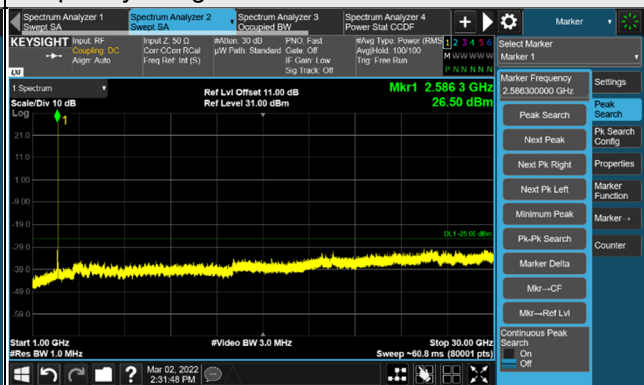

n41, Channel Bandwidth 15MHz

Channel 500700 (2503.50MHz)

Frequency Range : 9kHz ~ 1GHz

Frequency Range : 1GHz ~ 30GHz

Channel 518598 (2592.99MHz)

Frequency Range : 9kHz ~ 1GHz

Frequency Range : 1GHz ~ 30GHz

Channel 536496 (2682.48MHz)

Frequency Range : 9kHz ~ 1GHz

Frequency Range : 1GHz ~ 30GHz

*The 9KHz signal over the limit is from Spectrum.