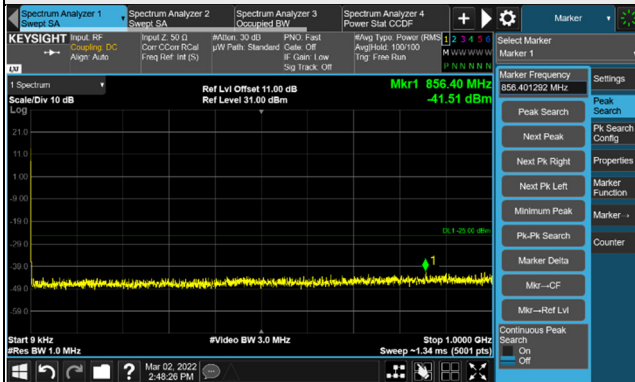

Channel 535998 (2679.99MHz)

Frequency Range : 9kHz ~ 1GHz

Frequency Range : 1GHz ~ 30GHz