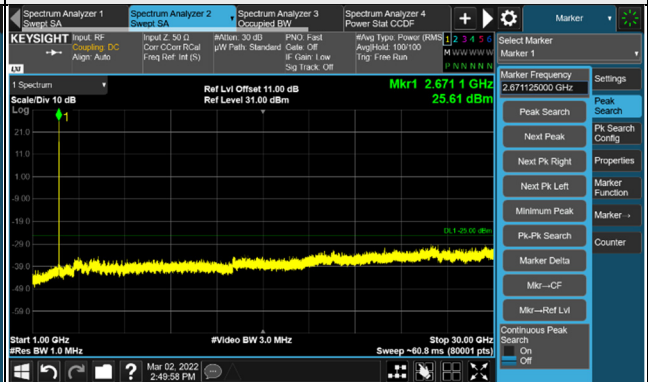

*The 9KHz signal over the limit is from Spectrum.

n41, Channel Bandwidth 20MHz

Channel 501204 (2506.02MHz)

Frequency Range : 9kHz ~ 1GHz

Frequency Range : 1GHz ~ 30GHz

Channel 518598 (2592.99MHz)

Frequency Range : 9kHz ~ 1GHz

Frequency Range : 1GHz ~ 30GHz

Channel 535998 (2679.99MHz)

Frequency Range : 9kHz ~ 1GHz

Frequency Range : 1GHz ~ 30GHz

*The 9KHz signal over the limit is from Spectrum.

n41, Channel Bandwidth 40MHz

Channel 503202 (2516.01MHz)