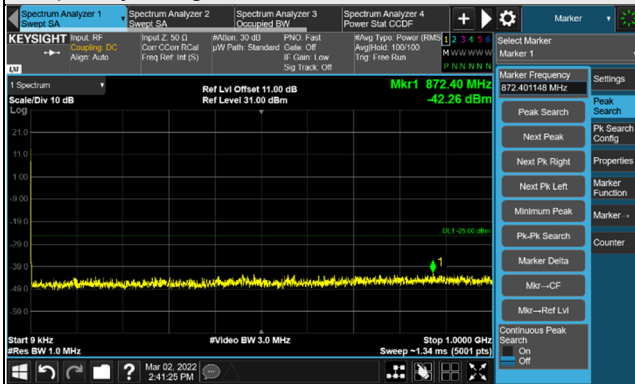

Frequency Range : 1GHz ~ 30GHz

Channel 518598 (2592.99MHz)

Frequency Range : 9kHz ~ 1GHz

Frequency Range : 1GHz ~ 30GHz

Channel 536496 (2682.48MHz)

Frequency Range : 9kHz ~ 1GHz

Frequency Range : 1GHz ~ 30GHz

*The 9KHz signal over the limit is from Spectrum.

n41, Channel Bandwidth 20MHz

Channel 501204 (2506.02MHz)

Frequency Range : 9kHz ~ 1GHz

Frequency Range : 1GHz ~ 30GHz

Channel 518598 (2592.99MHz)

Frequency Range : 9kHz ~ 1GHz