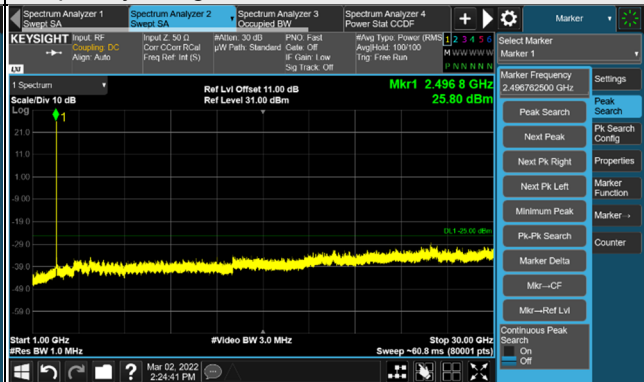

n41, Channel Bandwidth 15MHz

Channel 500700 (2503.50MHz)

Frequency Range : 9kHz ~ 1GHz

Frequency Range : 1GHz ~ 30GHz

Channel 518598 (2592.99MHz)

Frequency Range : 9kHz ~ 1GHz

Frequency Range : 1GHz ~ 30GHz

Channel 536496 (2682.48MHz)

Frequency Range : 9kHz ~ 1GHz

Frequency Range : 1GHz ~ 30GHz

*The 9KHz signal over the limit is from Spectrum.