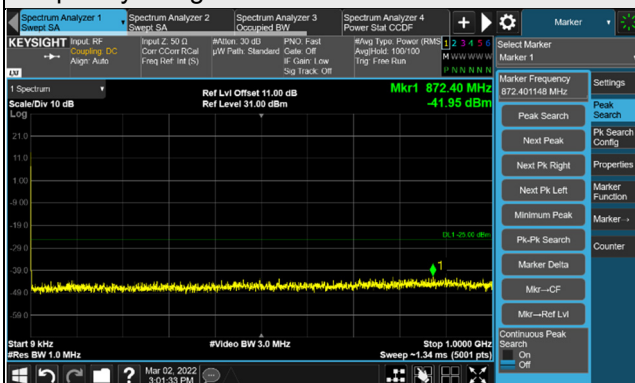

Channel 537000 (2685.00MHz)

Frequency Range : 9kHz ~ 1GHz

Frequency Range : 1GHz ~ 30GHz