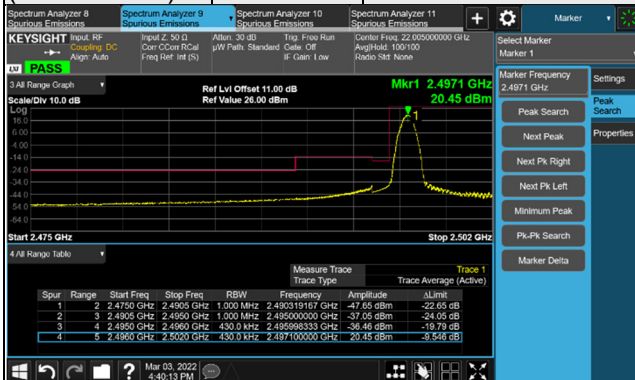

n41, Channel Bandwidth 90MHz

Channel 508200 (2541.00MHz) $\pi/2$ BPSK 1 RB / 0 RB Offset

Channel 528996 (2644.98MHz) $\pi/2$ BPSK 1 RB / 244 RB Offset

Channel 508200 (2541.00MHz) $\pi/2$ BPSK 245 RB / 0 RB Offset

Channel 528996 (2644.98MHz) $\pi/2$ BPSK 245 RB / 0 RB Offset

n41, Channel Bandwidth 100MHz

Channel 509202 (2546.01MHz) $\pi/2$ BPSK 1 RB / 0 RB Offset

Channel 528000 (2640.00MHz) $\pi/2$ BPSK 1 RB / 272 RB Offset

Channel 509202 (2546.01MHz) $\pi/2$ BPSK 273 RB / 0 RB Offset

Channel 528000 (2640.00MHz) $\pi/2$ BPSK 273 RB / 0 RB Offset

n66, Channel Bandwidth 5MHz

n66, Channel Bandwidth 10MHz

n66, Channel Bandwidth 15MHz