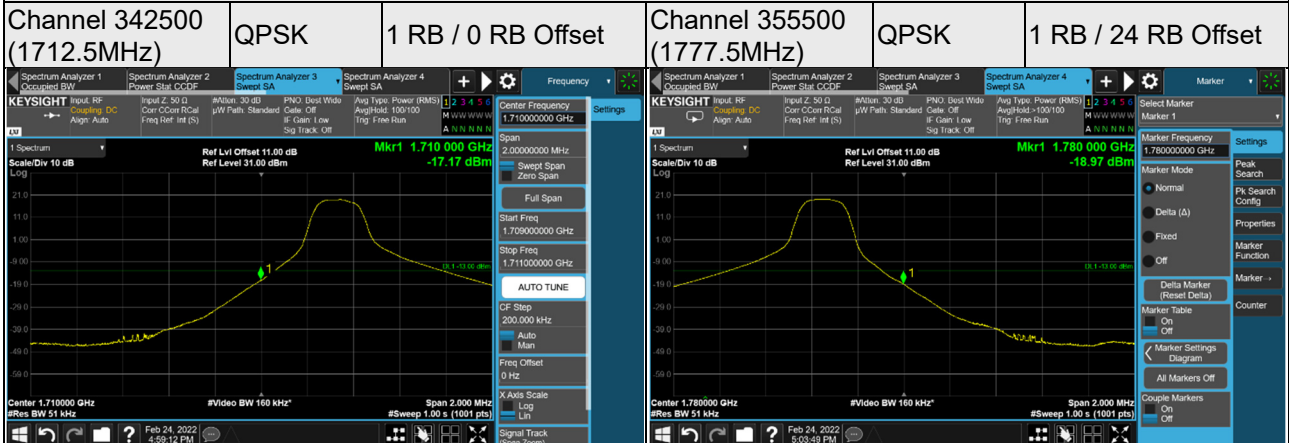

Channel 528996 (2644.98MHz) $\pi/2$ BPSK 245 RB / 0 RB Offset

n41, Channel Bandwidth 100MHz

Channel 509202 (2546.01MHz) $\pi/2$ BPSK 1 RB / 0 RB Offset

Channel 528000 (2640.00MHz) $\pi/2$ BPSK 1 RB / 272 RB Offset

Channel 509202 (2546.01MHz) $\pi/2$ BPSK 273 RB / 0 RB Offset

Channel 528000 (2640.00MHz) $\pi/2$ BPSK 273 RB / 0 RB Offset

n66, Channel Bandwidth 5MHz

n66, Channel Bandwidth 10MHz

n66, Channel Bandwidth 15MHz