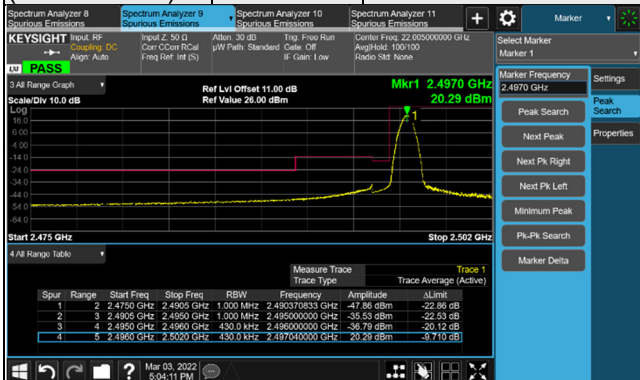

n41, Channel Bandwidth 90MHz

Channel 508200 (2541.00MHz) $\pi/2$ BPSK 1 RB / 0 RB Offset

Channel 528996 (2644.98MHz) $\pi/2$ BPSK 1 RB / 244 RB Offset

Channel 508200 (2541.00MHz) $\pi/2$ BPSK 245 RB / 0 RB Offset

Channel 528996 (2644.98MHz) $\pi/2$ BPSK 245 RB / 0 RB Offset

n41, Channel Bandwidth 100MHz

Channel 509202 (2546.01MHz) $\pi/2$ BPSK 1 RB / 0 RB Offset

Channel 528000 (2640.00MHz) $\pi/2$ BPSK 1 RB / 272 RB Offset

Channel 509202 (2546.01MHz) $\pi/2$ BPSK 273 RB / 0 RB Offset

Channel 528000 (2640.00MHz) $\pi/2$ BPSK 273 RB / 0 RB Offset

n66, Channel Bandwidth 5MHz

n66, Channel Bandwidth 10MHz

n66, Channel Bandwidth 15MHz