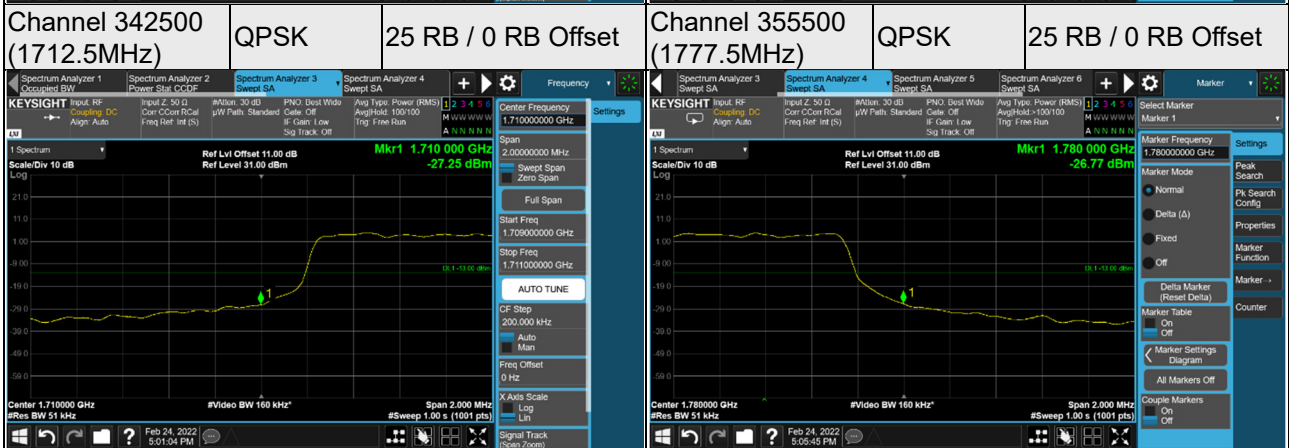

Channel 528996 (2644.98MHz) $\pi/2$ BPSK 245 RB / 0 RB Offset

n41, Channel Bandwidth 100MHz

Channel 509202 (2546.01MHz) $\pi/2$ BPSK 1 RB / 0 RB Offset

Channel 528000 (2640.00MHz) $\pi/2$ BPSK 1 RB / 272 RB Offset

Channel 509202 (2546.01MHz) $\pi/2$ BPSK 273 RB / 0 RB Offset

Channel 528000 (2640.00MHz) $\pi/2$ BPSK 273 RB / 0 RB Offset

n66, Channel Bandwidth 5MHz

n66, Channel Bandwidth 10MHz

n66, Channel Bandwidth 15MHz