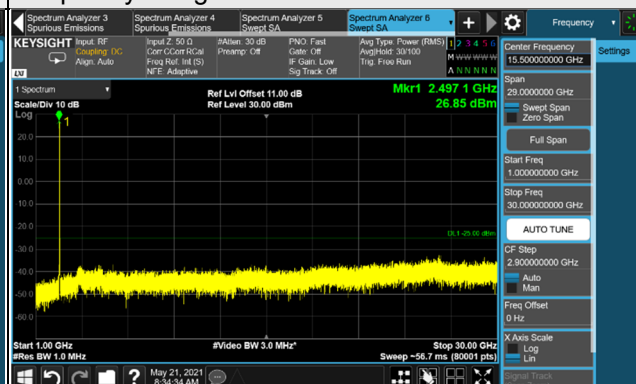

n41, Channel Bandwidth 20MHz

Channel 501204 (2506.02MHz)

Frequency Range : 9kHz ~ 1GHz

Frequency Range : 1GHz ~ 30GHz

Channel 518598 (2592.99MHz)

Frequency Range : 9kHz ~ 1GHz

Frequency Range : 1GHz ~ 30GHz

Channel 535998 (2679.99MHz)

Frequency Range : 9kHz ~ 1GHz

Frequency Range : 1GHz ~ 30GHz

*The 9kHz signal over the limit is from Spectrum.

n41, Channel Bandwidth 40MHz

Channel 503202 (2516.01MHz)

Frequency Range : 9kHz ~ 1GHz