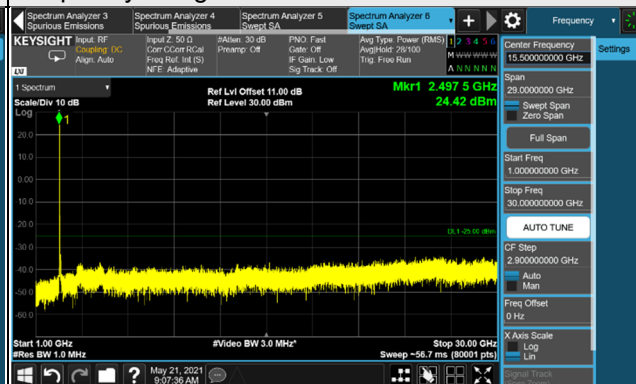

*The 9kHz signal over the limit is from Spectrum.

n41, Channel Bandwidth 50MHz

Channel 504204 (2521.02MHz)

Frequency Range : 9kHz ~ 1GHz

Frequency Range : 1GHz ~ 30GHz

Channel 518598 (2592.99MHz)

Frequency Range : 9kHz ~ 1GHz