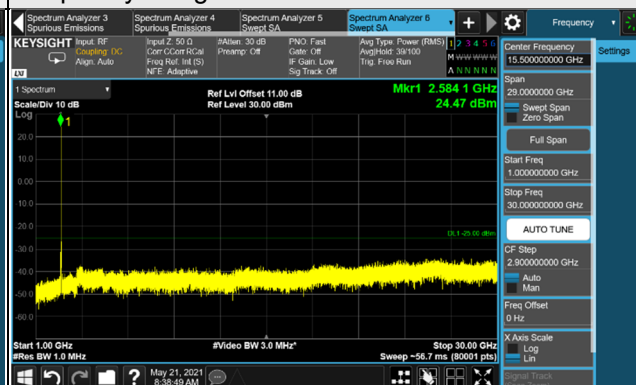

n41, Channel Bandwidth 20MHz

Channel 501204 (2506.02MHz)

Frequency Range : 9kHz ~ 1GHz

Frequency Range : 1GHz ~ 30GHz

Channel 518598 (2592.99MHz)

Frequency Range : 9kHz ~ 1GHz

Frequency Range : 1GHz ~ 30GHz

Channel 535998 (2679.99MHz)

Frequency Range : 9kHz ~ 1GHz

Frequency Range : 1GHz ~ 30GHz

*The 9kHz signal over the limit is from Spectrum.

n41, Channel Bandwidth 40MHz

Channel 503202 (2516.01MHz)

Frequency Range : 9kHz ~ 1GHz