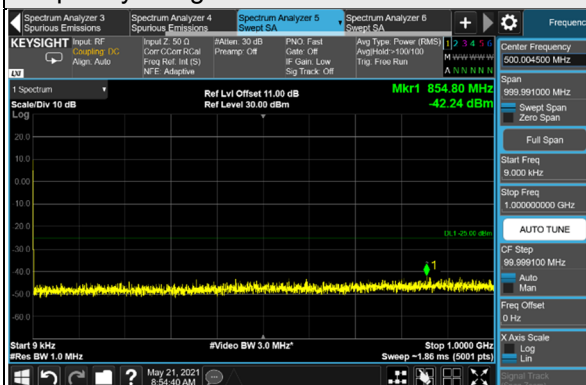

Channel 518598 (2592.99MHz)

Frequency Range : 9kHz ~ 1GHz