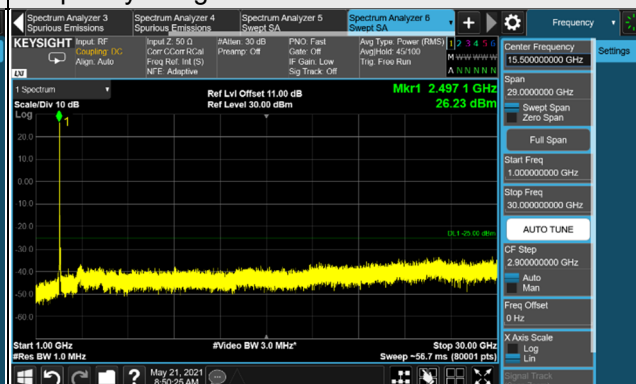

Frequency Range : 1GHz ~ 30GHz