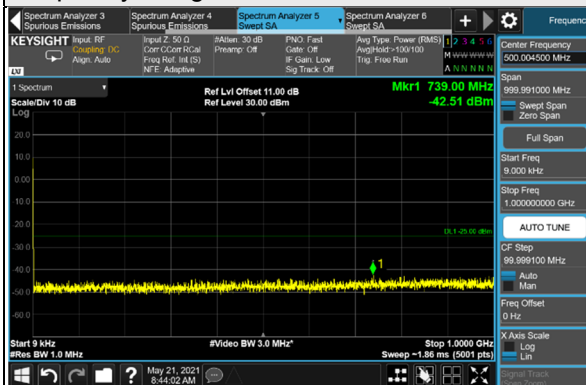

Channel 535998 (2679.99MHz)

Frequency Range : 9kHz ~ 1GHz