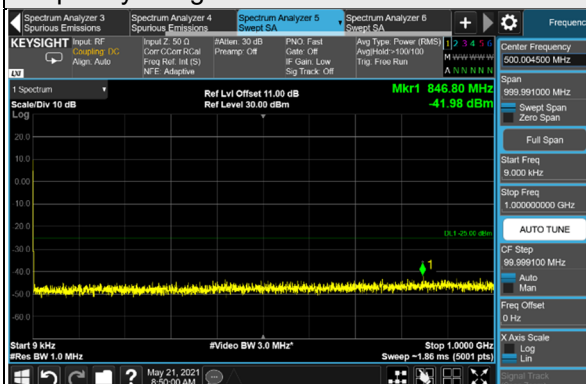

Channel 535998 (2679.99MHz)

Frequency Range : 9kHz ~ 1GHz

Frequency Range : 1GHz ~ 30GHz

*The 9kHz signal over the limit is from Spectrum.

n41, Channel Bandwidth 40MHz

Channel 503202 (2516.01MHz)

Frequency Range : 9kHz ~ 1GHz