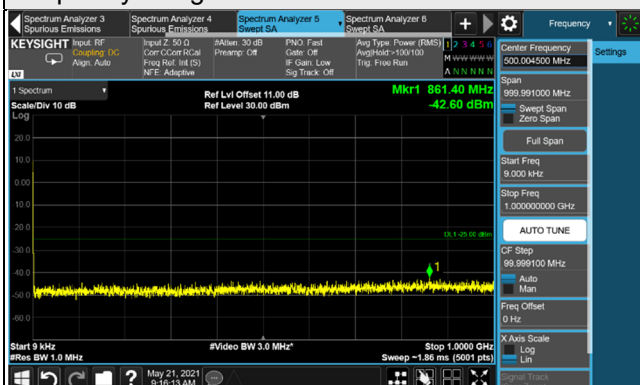

Channel 532998 (2664.99MHz)

Frequency Range : 9kHz ~ 1GHz

Frequency Range : 1GHz ~ 30GHz