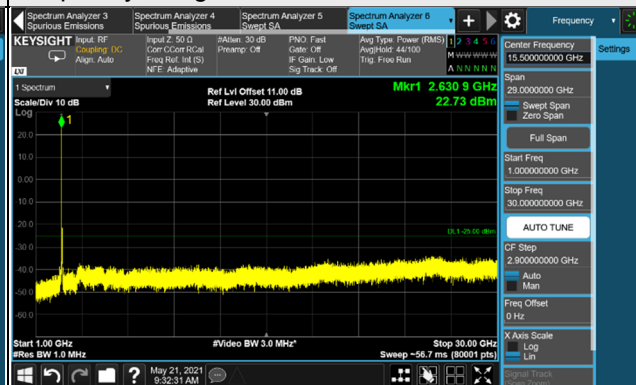

Frequency Range : 1GHz ~ 30GHz

*The 9kHz signal over the limit is from Spectrum.