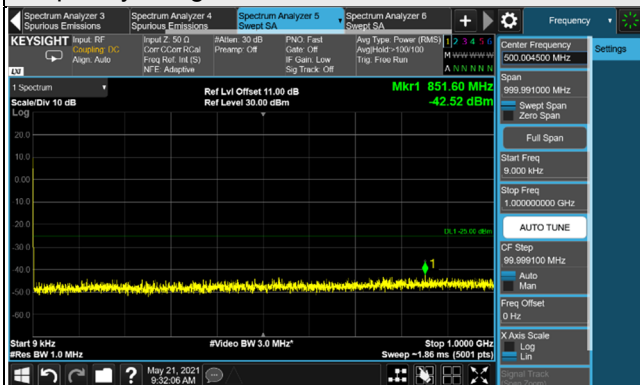

Frequency Range : 1GHz ~ 30GHz

*The 9kHz signal over the limit is from Spectrum.