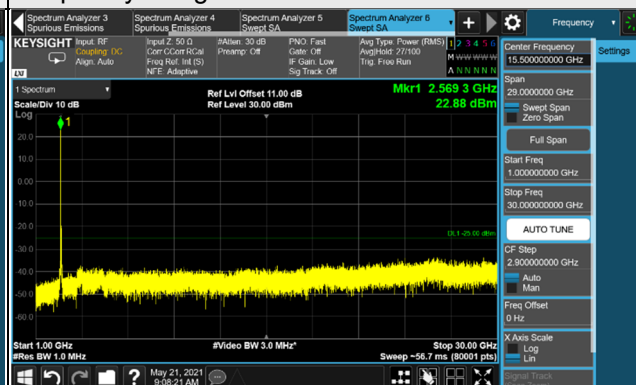

n41, Channel Bandwidth 50MHz

Channel 504204 (2521.02MHz)

Frequency Range : 9kHz ~ 1GHz

Frequency Range : 1GHz ~ 30GHz

Channel 518598 (2592.99MHz)

Frequency Range : 9kHz ~ 1GHz

Frequency Range : 1GHz ~ 30GHz

Channel 532998 (2664.99MHz)

Frequency Range : 9kHz ~ 1GHz

Frequency Range : 1GHz ~ 30GHz

*The 9kHz signal over the limit is from Spectrum.