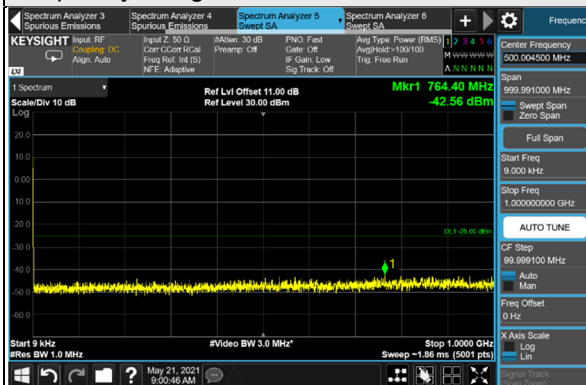

Channel 534000 (2670.00MHz)

Frequency Range : 9kHz ~ 1GHz