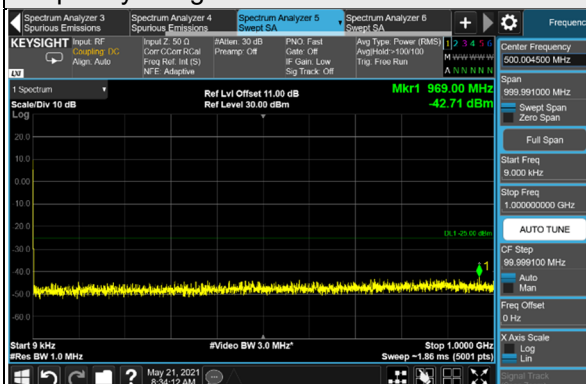

n41, Channel Bandwidth 20MHz

Channel 501204 (2506.02MHz)

Frequency Range : 9kHz ~ 1GHz

Frequency Range : 1GHz ~ 30GHz

Channel 518598 (2592.99MHz)

Frequency Range : 9kHz ~ 1GHz

Frequency Range : 1GHz ~ 30GHz

Channel 535998 (2679.99MHz)

Frequency Range : 9kHz ~ 1GHz

Frequency Range : 1GHz ~ 30GHz

*The 9kHz signal over the limit is from Spectrum.

n41, Channel Bandwidth 40MHz

Channel 503202 (2516.01MHz)

Frequency Range : 9kHz ~ 1GHz