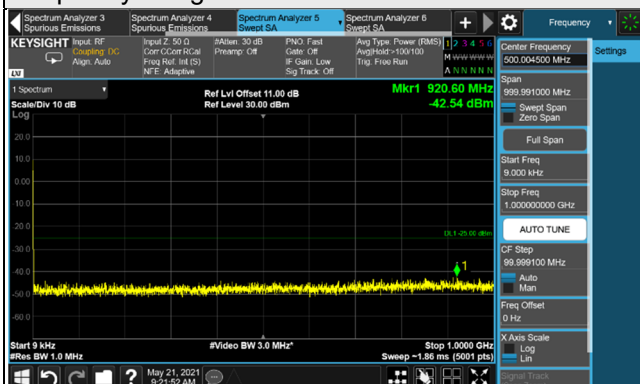

n41, Channel Bandwidth 60MHz

Channel 505200 (2526.00MHz)

Frequency Range : 9kHz ~ 1GHz

Frequency Range : 1GHz ~ 30GHz