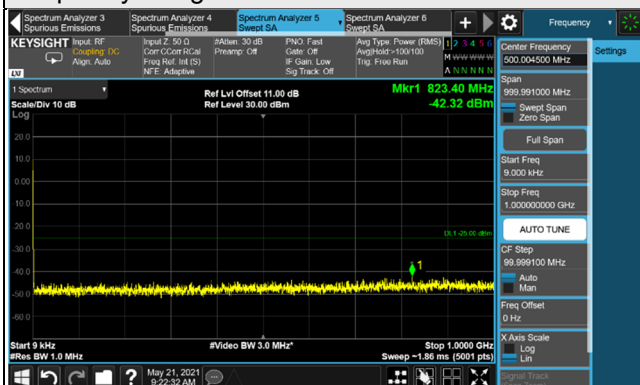

Channel 518598 (2592.99MHz)

Frequency Range : 9kHz ~ 1GHz

Frequency Range : 1GHz ~ 30GHz