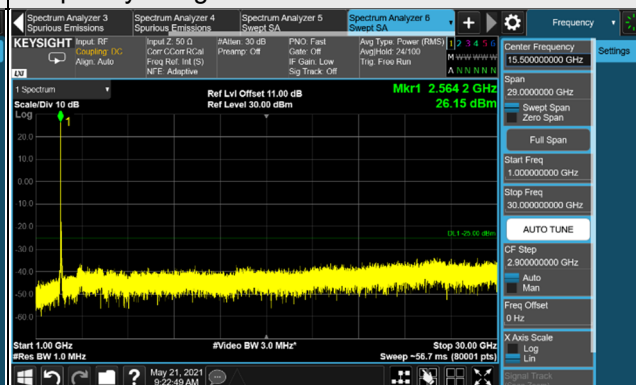

n41, Channel Bandwidth 60MHz

Channel 505200 (2526.00MHz)

Frequency Range : 9kHz ~ 1GHz

Frequency Range : 1GHz ~ 30GHz

Channel 518598 (2592.99MHz)

Frequency Range : 9kHz ~ 1GHz

Frequency Range : 1GHz ~ 30GHz

Channel 531996 (2659.98MHz)

Frequency Range : 9kHz ~ 1GHz

Frequency Range : 1GHz ~ 30GHz

*The 9kHz signal over the limit is from Spectrum.