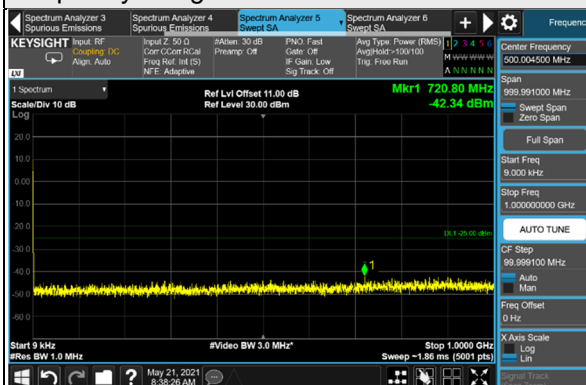

n41, Channel Bandwidth 20MHz

Channel 501204 (2506.02MHz)

Frequency Range : 9kHz ~ 1GHz

Frequency Range : 1GHz ~ 30GHz

Channel 518598 (2592.99MHz)

Frequency Range : 9kHz ~ 1GHz

Frequency Range : 1GHz ~ 30GHz

Channel 535998 (2679.99MHz)

Frequency Range : 9kHz ~ 1GHz

Frequency Range : 1GHz ~ 30GHz

*The 9kHz signal over the limit is from Spectrum.

n41, Channel Bandwidth 40MHz

Channel 503202 (2516.01MHz)

Frequency Range : 9kHz ~ 1GHz