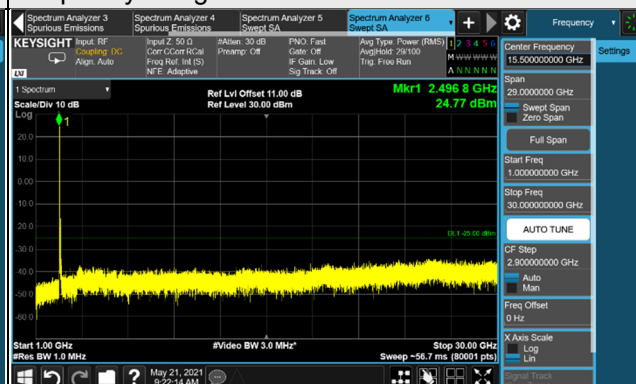

n41, Channel Bandwidth 60MHz

Channel 505200 (2526.00MHz)

Frequency Range : 9kHz ~ 1GHz

Frequency Range : 1GHz ~ 30GHz

Channel 518598 (2592.99MHz)

Frequency Range : 9kHz ~ 1GHz

Frequency Range : 1GHz ~ 30GHz

Channel 531996 (2659.98MHz)

Frequency Range : 9kHz ~ 1GHz

Frequency Range : 1GHz ~ 30GHz

*The 9kHz signal over the limit is from Spectrum.