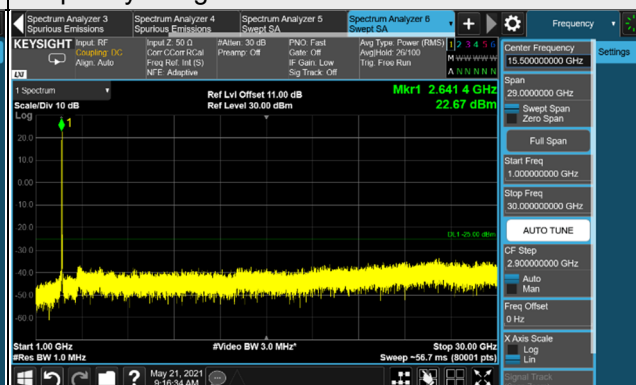

Frequency Range : 1GHz ~ 30GHz

Channel 532998 (2664.99MHz)

Frequency Range : 9kHz ~ 1GHz

Frequency Range : 1GHz ~ 30GHz

*The 9kHz signal over the limit is from Spectrum.

n41, Channel Bandwidth 60MHz

Channel 505200 (2526.00MHz)