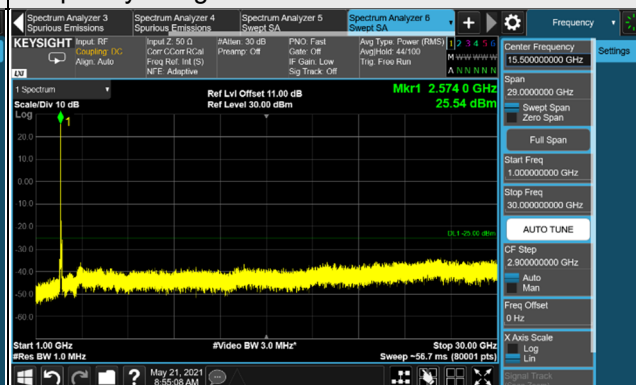

Frequency Range : 1GHz ~ 30GHz

Channel 518598 (2592.99MHz)

Frequency Range : 9kHz ~ 1GHz

Frequency Range : 1GHz ~ 30GHz

Channel 534000 (2670.00MHz)

Frequency Range : 9kHz ~ 1GHz

Frequency Range : 1GHz ~ 30GHz

*The 9kHz signal over the limit is from Spectrum.

n41, Channel Bandwidth 50MHz

Channel 504204 (2521.02MHz)

Frequency Range : 9kHz ~ 1GHz

Frequency Range : 1GHz ~ 30GHz

Channel 518598 (2592.99MHz)

Frequency Range : 9kHz ~ 1GHz