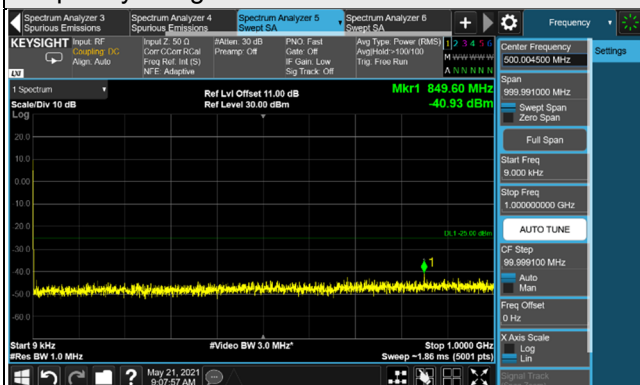

*The 9kHz signal over the limit is from Spectrum.

n41, Channel Bandwidth 50MHz

Channel 504204 (2521.02MHz)

Frequency Range : 9kHz ~ 1GHz

Frequency Range : 1GHz ~ 30GHz

Channel 518598 (2592.99MHz)

Frequency Range : 9kHz ~ 1GHz