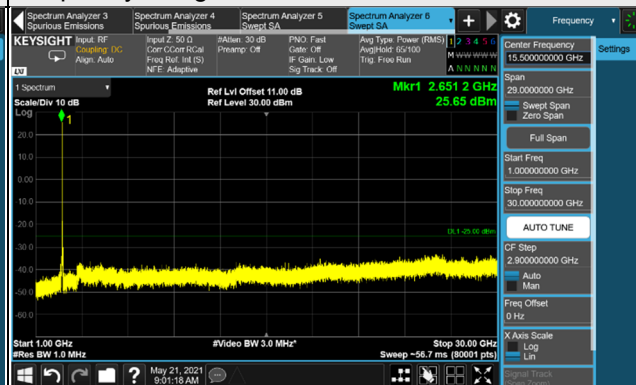

Frequency Range : 1GHz ~ 30GHz

Channel 518598 (2592.99MHz)

Frequency Range : 9kHz ~ 1GHz

Frequency Range : 1GHz ~ 30GHz

Channel 534000 (2670.00MHz)

Frequency Range : 9kHz ~ 1GHz

Frequency Range : 1GHz ~ 30GHz

*The 9kHz signal over the limit is from Spectrum.

n41, Channel Bandwidth 50MHz

Channel 504204 (2521.02MHz)

Frequency Range : 9kHz ~ 1GHz

Frequency Range : 1GHz ~ 30GHz

Channel 518598 (2592.99MHz)

Frequency Range : 9kHz ~ 1GHz