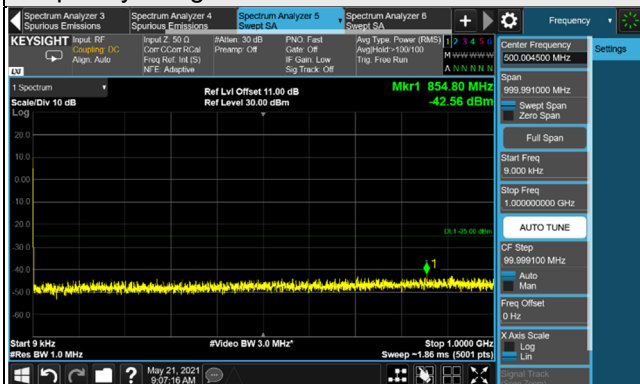

*The 9kHz signal over the limit is from Spectrum.

n41, Channel Bandwidth 50MHz

Channel 504204 (2521.02MHz)

Frequency Range : 9kHz ~ 1GHz

Frequency Range : 1GHz ~ 30GHz

Channel 518598 (2592.99MHz)

Frequency Range : 9kHz ~ 1GHz