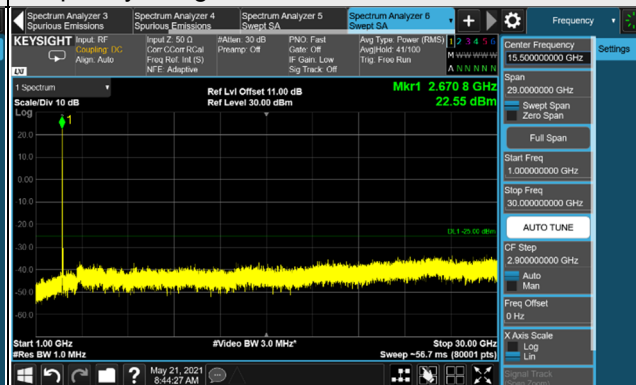

n41, Channel Bandwidth 20MHz

Channel 501204 (2506.02MHz)

Frequency Range : 9kHz ~ 1GHz

Frequency Range : 1GHz ~ 30GHz

Channel 518598 (2592.99MHz)

Frequency Range : 9kHz ~ 1GHz

Frequency Range : 1GHz ~ 30GHz

Channel 535998 (2679.99MHz)

Frequency Range : 9kHz ~ 1GHz

Frequency Range : 1GHz ~ 30GHz

*The 9kHz signal over the limit is from Spectrum.

n41, Channel Bandwidth 40MHz

Channel 503202 (2516.01MHz)

Frequency Range : 9kHz ~ 1GHz