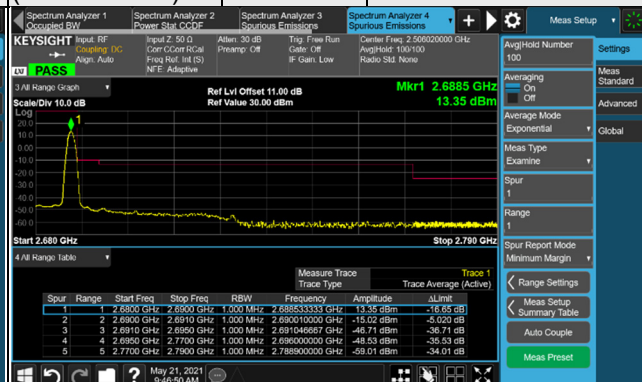

n41, Channel Bandwidth 80MHz

Channel 507204
(2536.02MHz)

QPSK

1 RB / 0 RB Offset

Channel 529998
(2649.99MHz)

QPSK

1 RB / 216 RB Offset

Channel 507204
(2536.02MHz)

QPSK

217 RB / 0 RB Offset

Channel 529998
(2649.99MHz)

QPSK

217 RB / 0 RB Offset

n41, Channel Bandwidth 90MHz

Channel 508200
(2541.00MHz)

QPSK