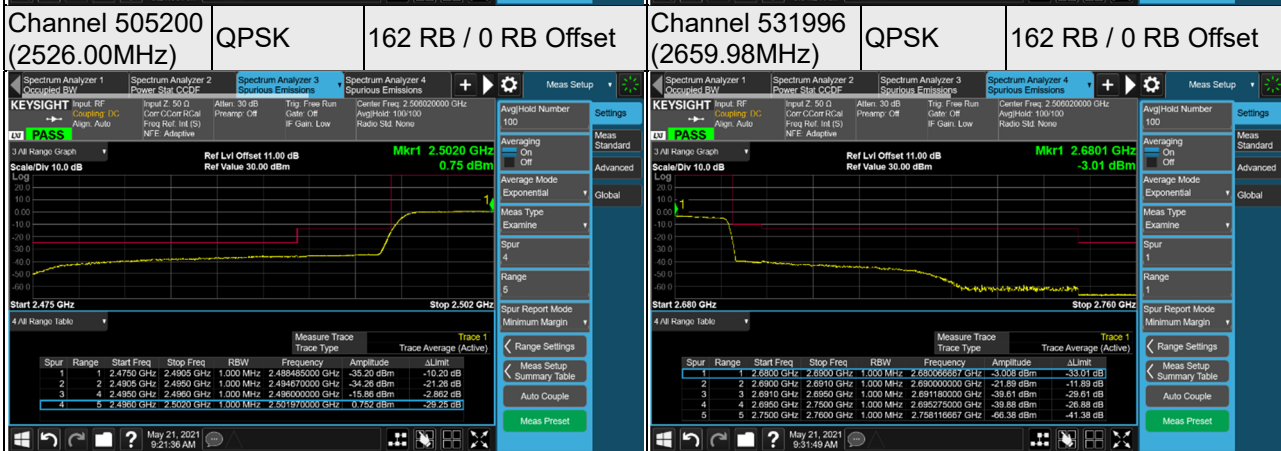

1 RB / 132 RB Offset

Channel 504204
(2521.02MHz)

QPSK

133 RB / 0 RB Offset

Channel 532998
(2664.99MHz)

QPSK

133 RB / 0 RB Offset

n41, Channel Bandwidth 60MHz

QPSK

217 RB / 0 RB Offset

Channel 529998
(2649.99MHz)

QPSK

217 RB / 0 RB Offset

n41, Channel Bandwidth 90MHz

Channel 508200
(2541.00MHz)

QPSK