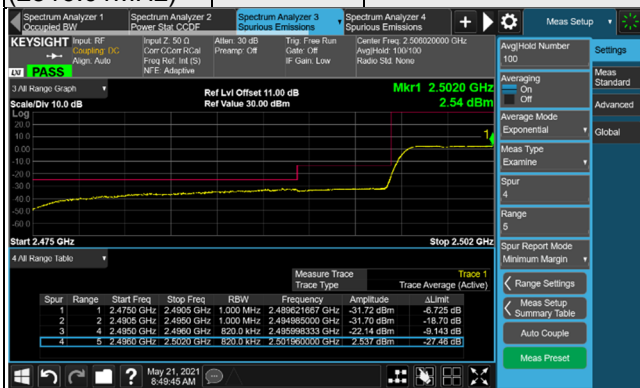

1 RB / 0 RB Offset

Channel 534000
(2670.00MHz)

QPSK

1 RB / 105 RB Offset

Channel 503202
(2516.01MHz)

QPSK

106 RB / 0 RB Offset

Channel 534000
(2670.00MHz)

QPSK

106 RB / 0 RB Offset

n41, Channel Bandwidth 50MHz

Channel 504204
(2521.02MHz)

QPSK

1 RB / 0 RB Offset

Channel 532998
(2664.99MHz)

QPSK