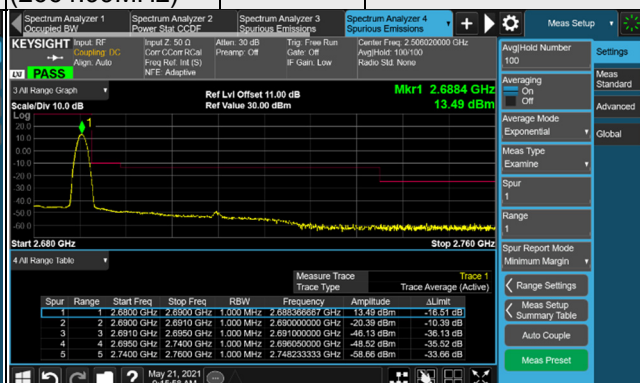

QPSK

106 RB / 0 RB Offset

n41, Channel Bandwidth 50MHz

Channel 504204
(2521.02MHz)

QPSK

1 RB / 0 RB Offset

Channel 532998
(2664.99MHz)

QPSK

1 RB / 132 RB Offset

Channel 504204
(2521.02MHz)

QPSK

133 RB / 0 RB Offset

Channel 532998
(2664.99MHz)

QPSK

133 RB / 0 RB Offset

n41, Channel Bandwidth 60MHz