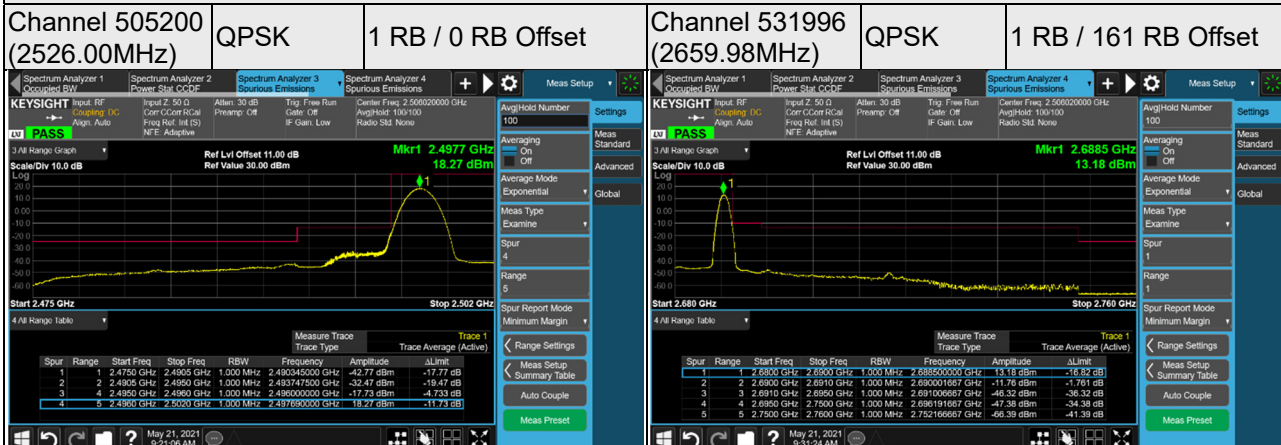

1 RB / 132 RB Offset

Channel 504204
(2521.02MHz)

QPSK

133 RB / 0 RB Offset

Channel 532998
(2664.99MHz)

QPSK

133 RB / 0 RB Offset

n41, Channel Bandwidth 60MHz

n41, Channel Bandwidth 80MHz

Channel 507204
(2536.02MHz)

QPSK

1 RB / 0 RB Offset

Channel 529998
(2649.99MHz)

QPSK

1 RB / 216 RB Offset

Channel 507204
(2536.02MHz)

QPSK

217 RB / 0 RB Offset

Channel 529998
(2649.99MHz)

QPSK

217 RB / 0 RB Offset

n41, Channel Bandwidth 90MHz

Channel 508200
(2541.00MHz)

QPSK