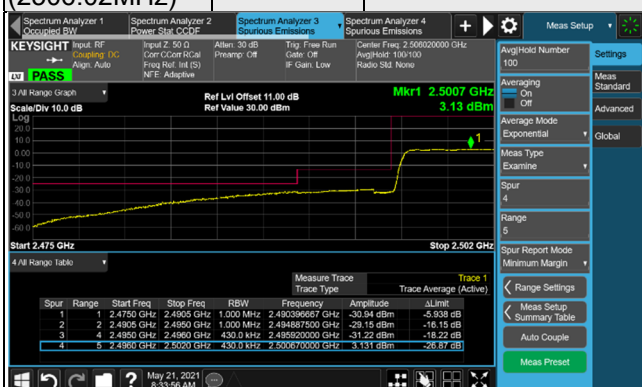

n41, Channel Bandwidth 20MHz

Channel 501204
(2506.02MHz)

QPSK

1 RB / 0 RB Offset

Channel 535998
(2679.99MHz)

QPSK

1 RB / 50 RB Offset

Channel 501204
(2506.02MHz)

QPSK

51 RB / 0 RB Offset

Channel 535998
(2679.99MHz)

QPSK

51 RB / 0 RB Offset

n41, Channel Bandwidth 40MHz

Channel 503202
(2516.01MHz)

QPSK