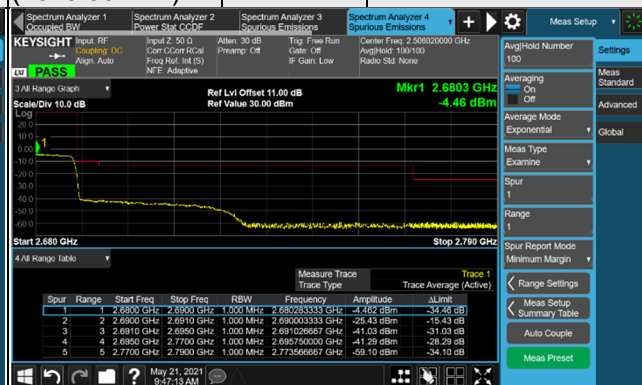

1 RB / 132 RB Offset

Channel 504204
(2521.02MHz)

QPSK

133 RB / 0 RB Offset

Channel 532998
(2664.99MHz)

QPSK

133 RB / 0 RB Offset

n41, Channel Bandwidth 60MHz

n41, Channel Bandwidth 80MHz

Channel 507204
(2536.02MHz)

QPSK

1 RB / 0 RB Offset

Channel 529998
(2649.99MHz)

QPSK

1 RB / 216 RB Offset

Channel 507204
(2536.02MHz)

QPSK

217 RB / 0 RB Offset

Channel 529998
(2649.99MHz)

QPSK

217 RB / 0 RB Offset

n41, Channel Bandwidth 90MHz

Channel 508200
(2541.00MHz)

QPSK