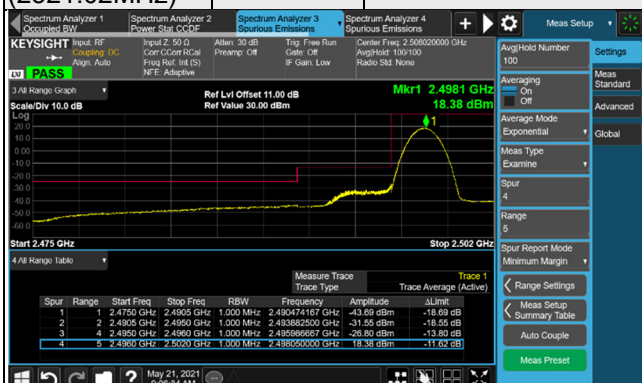

QPSK

106 RB / 0 RB Offset

n41, Channel Bandwidth 50MHz

Channel 504204
(2521.02MHz)

QPSK

1 RB / 0 RB Offset

Channel 532998
(2664.99MHz)

QPSK

1 RB / 132 RB Offset

Channel 504204
(2521.02MHz)

QPSK

133 RB / 0 RB Offset

Channel 532998
(2664.99MHz)

QPSK

133 RB / 0 RB Offset

n41, Channel Bandwidth 60MHz