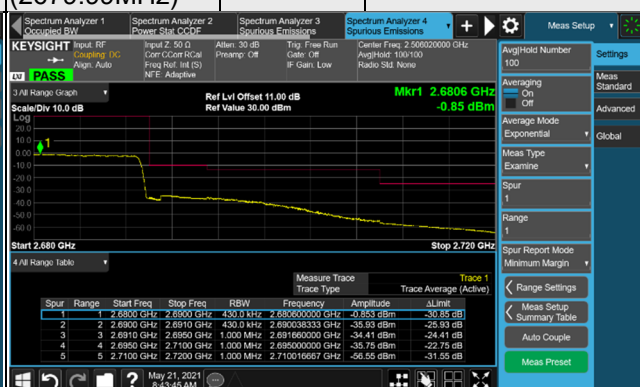

n41, Channel Bandwidth 20MHz

Channel 501204
(2506.02MHz)

QPSK

1 RB / 0 RB Offset

Channel 535998
(2679.99MHz)

QPSK

1 RB / 50 RB Offset

Channel 501204
(2506.02MHz)

QPSK

51 RB / 0 RB Offset

Channel 535998
(2679.99MHz)

QPSK

51 RB / 0 RB Offset

n41, Channel Bandwidth 40MHz

Channel 503202
(2516.01MHz)

QPSK