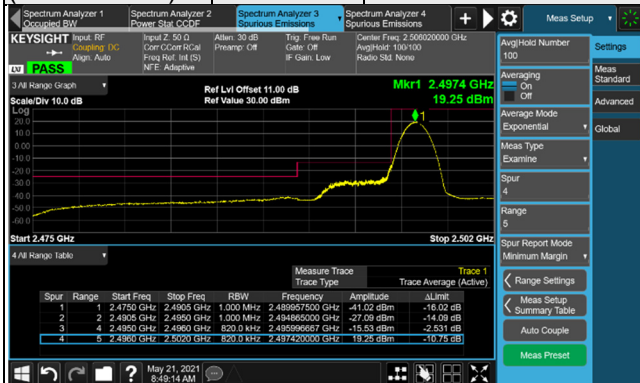

QPSK

51 RB / 0 RB Offset

Channel 535998
(2679.99MHz)

QPSK

51 RB / 0 RB Offset

n41, Channel Bandwidth 40MHz

Channel 503202
(2516.01MHz)

QPSK

1 RB / 0 RB Offset

Channel 534000
(2670.00MHz)

QPSK

1 RB / 105 RB Offset

Channel 503202
(2516.01MHz)

QPSK

106 RB / 0 RB Offset

Channel 534000
(2670.00MHz)