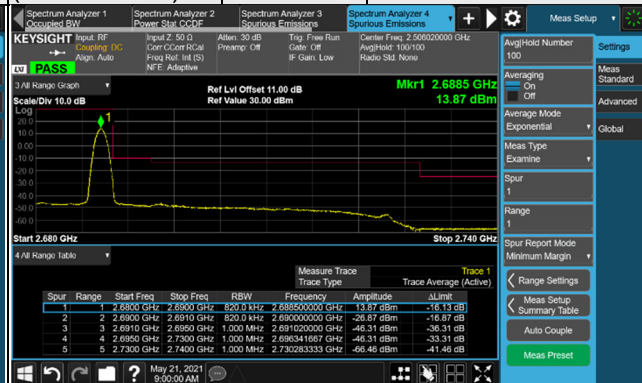

QPSK

51 RB / 0 RB Offset

Channel 535998
(2679.99MHz)

QPSK

51 RB / 0 RB Offset

n41, Channel Bandwidth 40MHz

Channel 503202
(2516.01MHz)

QPSK

1 RB / 0 RB Offset

Channel 534000
(2670.00MHz)

QPSK

1 RB / 105 RB Offset

Channel 503202
(2516.01MHz)

QPSK

106 RB / 0 RB Offset

Channel 534000
(2670.00MHz)