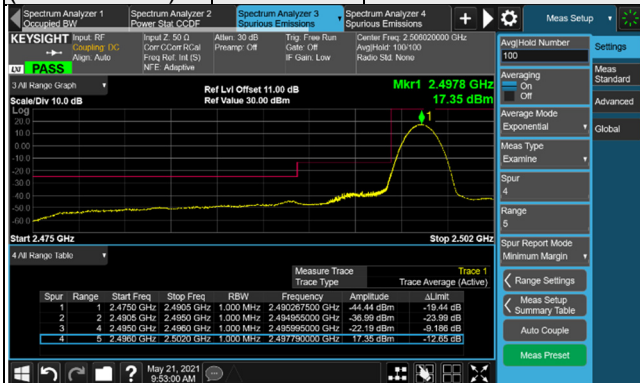

QPSK

217 RB / 0 RB Offset

Channel 529998
(2649.99MHz)

QPSK

217 RB / 0 RB Offset

n41, Channel Bandwidth 90MHz

Channel 508200
(2541.00MHz)

QPSK

1 RB / 0 RB Offset

Channel 528996
(2644.98MHz)

QPSK

1 RB / 244 RB Offset

Channel 508200
(2541.00MHz)

QPSK

245 RB / 0 RB Offset

Channel 528996
(2644.98MHz)