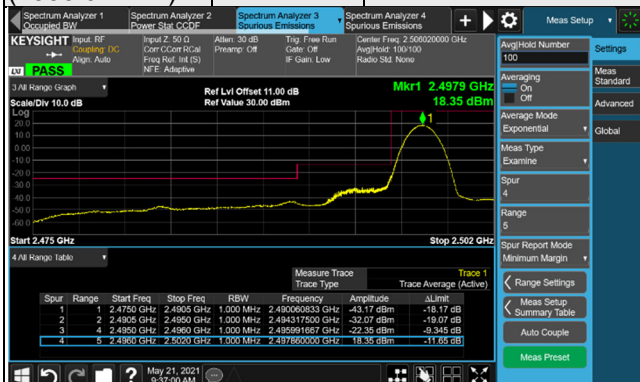

n41, Channel Bandwidth 80MHz

Channel 507204
(2536.02MHz)

QPSK

1 RB / 0 RB Offset

Channel 529998
(2649.99MHz)

QPSK

1 RB / 216 RB Offset

Channel 507204
(2536.02MHz)

QPSK

217 RB / 0 RB Offset

Channel 529998
(2649.99MHz)

QPSK

217 RB / 0 RB Offset

n41, Channel Bandwidth 90MHz

Channel 508200
(2541.00MHz)

QPSK