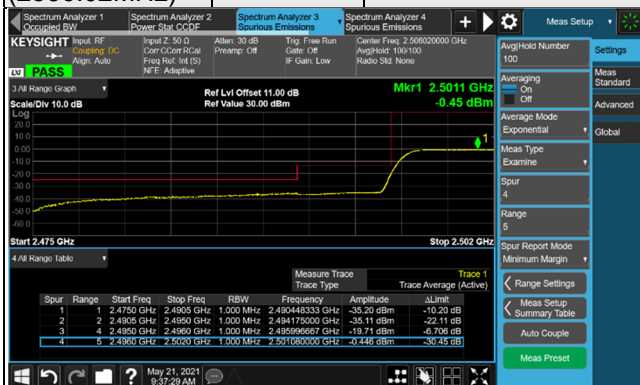

1 RB / 132 RB Offset

Channel 504204
(2521.02MHz)

QPSK

133 RB / 0 RB Offset

Channel 532998
(2664.99MHz)

QPSK

133 RB / 0 RB Offset

n41, Channel Bandwidth 60MHz

n41, Channel Bandwidth 80MHz

Channel 507204
(2536.02MHz)

QPSK

1 RB / 0 RB Offset

Channel 529998
(2649.99MHz)

QPSK

1 RB / 216 RB Offset

Channel 507204
(2536.02MHz)

QPSK

217 RB / 0 RB Offset

Channel 529998
(2649.99MHz)

QPSK

217 RB / 0 RB Offset

n41, Channel Bandwidth 90MHz

Channel 508200
(2541.00MHz)

QPSK