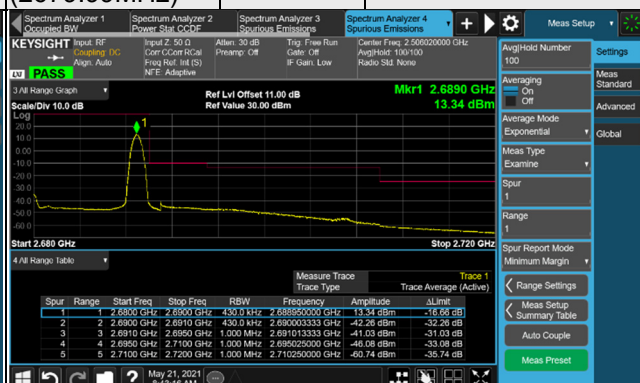

n41, Channel Bandwidth 20MHz

Channel 501204
(2506.02MHz)

QPSK

1 RB / 0 RB Offset

Channel 535998
(2679.99MHz)

QPSK

1 RB / 50 RB Offset

Channel 501204
(2506.02MHz)

QPSK

51 RB / 0 RB Offset

Channel 535998
(2679.99MHz)

QPSK

51 RB / 0 RB Offset

n41, Channel Bandwidth 40MHz

Channel 503202
(2516.01MHz)

QPSK

1 RB / 0 RB Offset

Channel 534000
(2670.00MHz)

QPSK

1 RB / 105 RB Offset

Channel 503202
(2516.01MHz)

QPSK

106 RB / 0 RB Offset

Channel 534000
(2670.00MHz)