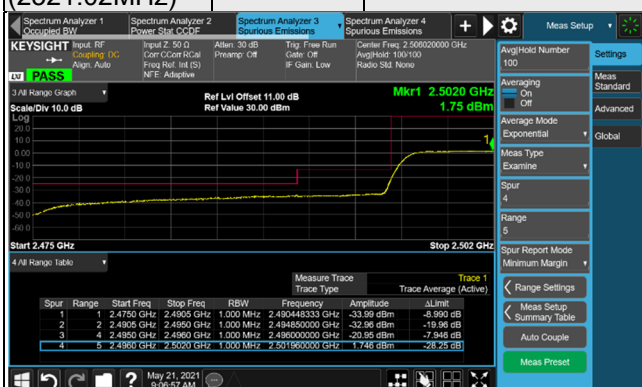

1 RB / 132 RB Offset

Channel 504204
(2521.02MHz)

QPSK

133 RB / 0 RB Offset

Channel 532998
(2664.99MHz)

QPSK

133 RB / 0 RB Offset

n41, Channel Bandwidth 60MHz