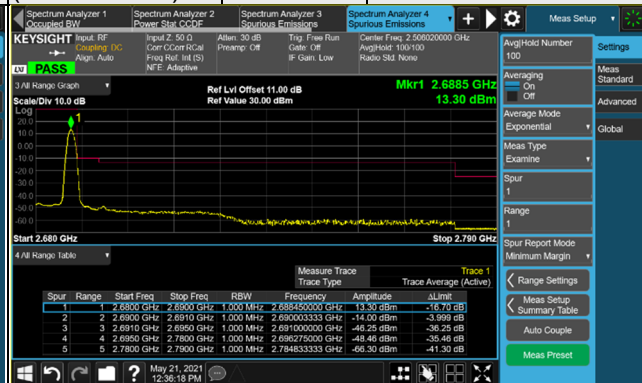

QPSK

217 RB / 0 RB Offset

Channel 529998
(2649.99MHz)

QPSK

217 RB / 0 RB Offset

n41, Channel Bandwidth 90MHz

Channel 508200
(2541.00MHz)

QPSK

1 RB / 0 RB Offset

Channel 528996
(2644.98MHz)

QPSK

1 RB / 244 RB Offset

Channel 508200
(2541.00MHz)

QPSK

245 RB / 0 RB Offset

Channel 528996
(2644.98MHz)