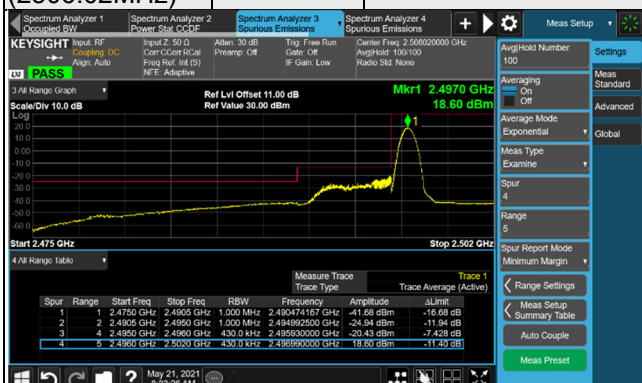

n41, Channel Bandwidth 20MHz

Channel 501204
(2506.02MHz)

QPSK

1 RB / 0 RB Offset

Channel 535998
(2679.99MHz)

QPSK

1 RB / 50 RB Offset

Channel 501204
(2506.02MHz)

QPSK

51 RB / 0 RB Offset

Channel 535998
(2679.99MHz)

QPSK

51 RB / 0 RB Offset

n41, Channel Bandwidth 40MHz

Channel 503202
(2516.01MHz)

QPSK