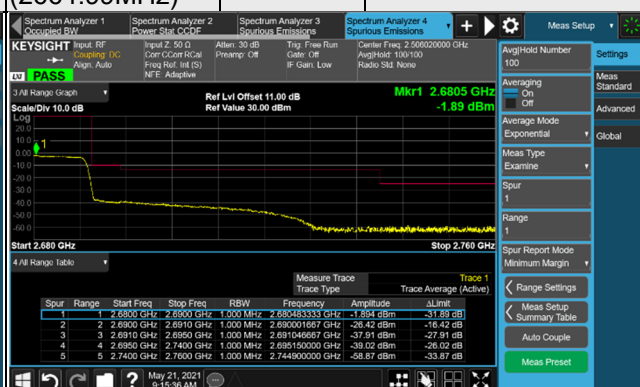

1 RB / 132 RB Offset

Channel 504204
(2521.02MHz)

QPSK

133 RB / 0 RB Offset

Channel 532998
(2664.99MHz)

QPSK

133 RB / 0 RB Offset

n41, Channel Bandwidth 60MHz

n41, Channel Bandwidth 80MHz

Channel 507204
(2536.02MHz)

QPSK

1 RB / 0 RB Offset

Channel 529998
(2649.99MHz)

QPSK

1 RB / 216 RB Offset

Channel 507204
(2536.02MHz)