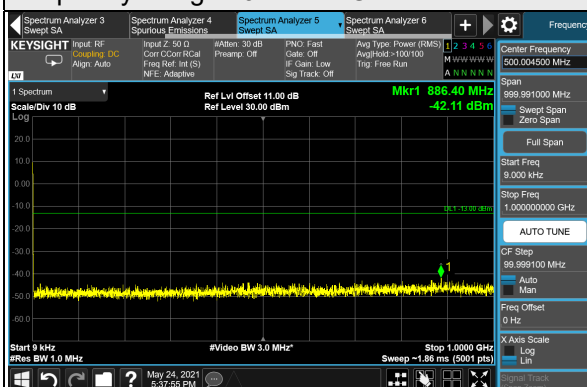

Channel 349000 (1745.0MHz)

Frequency Range : 9kHz ~ 1GHz