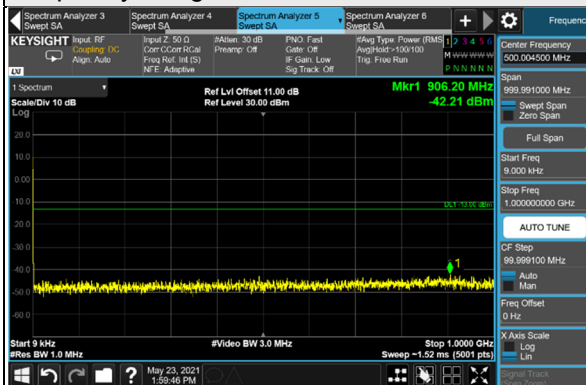

Channel 354000 (1770.0MHz)

Frequency Range : 9kHz ~ 1GHz