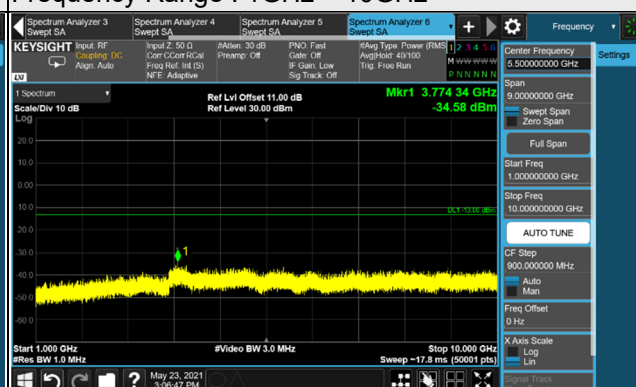

Frequency Range : 1GHz ~ 10GHz