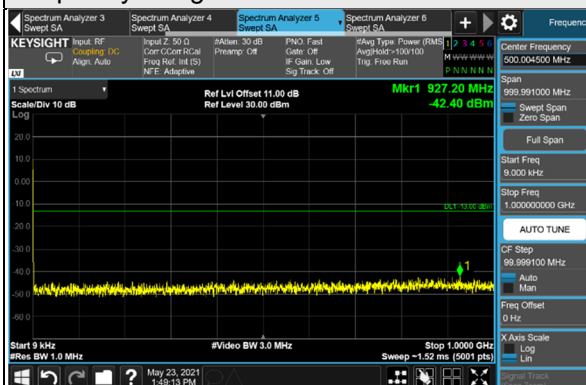

n66, Channel Bandwidth 20MHz

Channel 344000 (1720.0MHz)

Frequency Range : 9kHz ~ 1GHz

Frequency Range : 1GHz ~ 20GHz

Channel 349000 (1745.0MHz)

Frequency Range : 9kHz ~ 1GHz

Frequency Range : 1GHz ~ 20GHz

Channel 354000 (1770.0MHz)