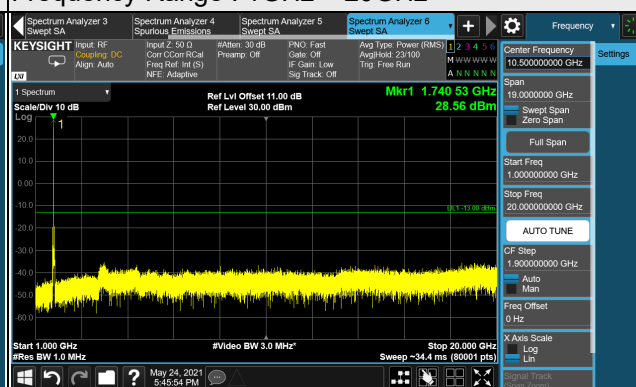

Channel 349000 (1745.0MHz)

Frequency Range : 9kHz ~ 1GHz

Frequency Range : 1GHz ~ 20GHz

Channel 352000 (1760.0MHz)

Frequency Range : 9kHz ~ 1GHz

Frequency Range : 1GHz ~ 20GHz

*The 9kHz signal over the limit is from Spectrum.