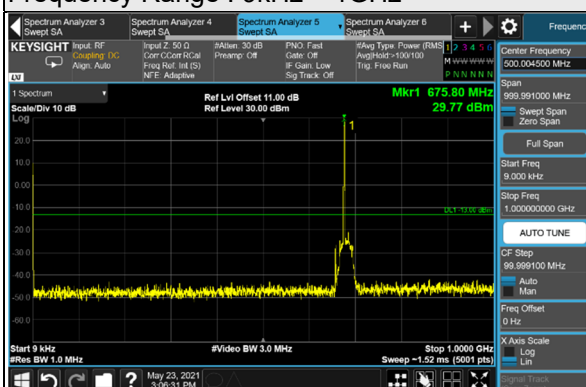

Frequency Range : 9kHz ~ 1GHz

Frequency Range : 1GHz ~ 10GHz

*The 9kHz signal over the limit is from Spectrum.

n71, Channel Bandwidth 10MHz

Channel 133600 (668.0MHz)

Frequency Range : 9kHz ~ 1GHz

Frequency Range : 1GHz ~ 10GHz

Channel 136100 (680.5MHz)

Frequency Range : 9kHz ~ 1GHz

Frequency Range : 1GHz ~ 10GHz

Channel 138600 (693.0MHz)

Frequency Range : 9kHz ~ 1GHz

Frequency Range : 1GHz ~ 10GHz

*The 9kHz signal over the limit is from Spectrum.