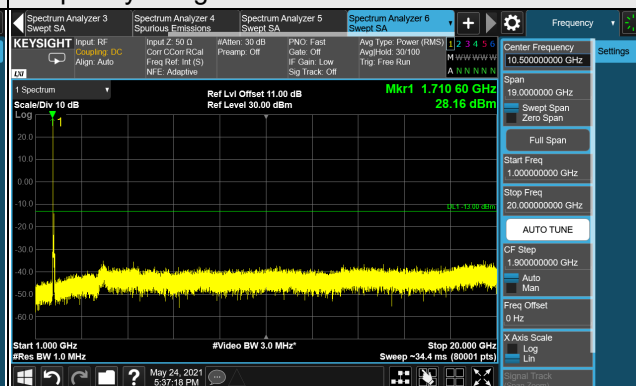

Frequency Range : 9kHz ~ 1GHz

Frequency Range : 1GHz ~ 20GHz

*The 9kHz signal over the limit is from Spectrum.

n66, Channel Bandwidth 40MHz

Channel 346000 (1730.0MHz)

Frequency Range : 9kHz ~ 1GHz

Frequency Range : 1GHz ~ 20GHz