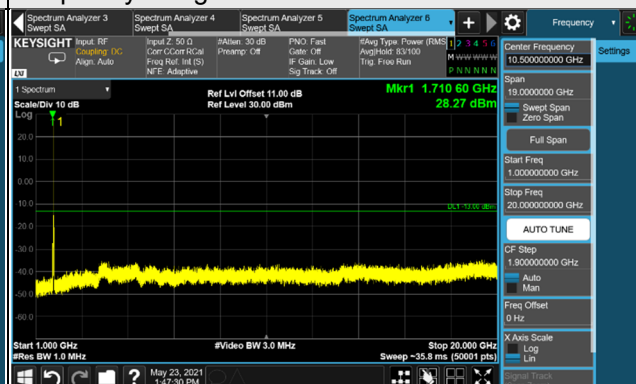

n66, Channel Bandwidth 20MHz

Channel 344000 (1720.0MHz)

Frequency Range : 9kHz ~ 1GHz

Frequency Range : 1GHz ~ 20GHz

Channel 349000 (1745.0MHz)

Frequency Range : 9kHz ~ 1GHz

Frequency Range : 1GHz ~ 20GHz

Channel 354000 (1770.0MHz)