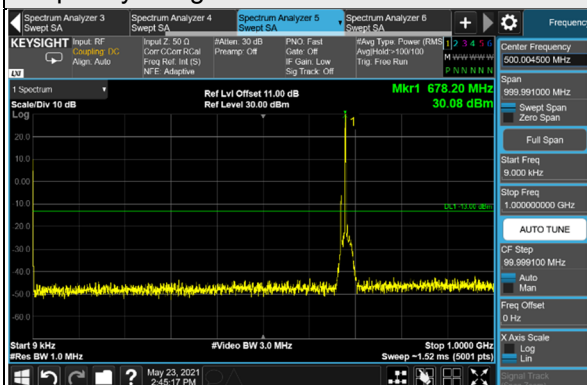

n71, Channel Bandwidth 5MHz

Channel 133100 (665.5MHz)

Frequency Range : 9kHz ~ 1GHz

Frequency Range : 1GHz ~ 10GHz

Channel 136100 (680.5MHz)

Frequency Range : 9kHz ~ 1GHz

Frequency Range : 1GHz ~ 10GHz

Channel 139100 (695.5MHz)