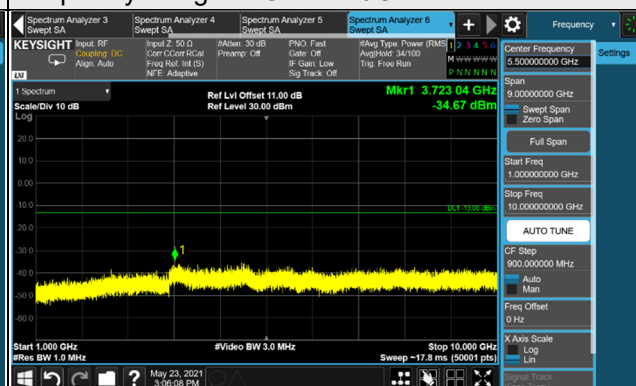

Frequency Range : 9kHz ~ 1GHz

Frequency Range : 1GHz ~ 10GHz

*The 9kHz signal over the limit is from Spectrum.

n71, Channel Bandwidth 10MHz

Channel 133600 (668.0MHz)

Frequency Range : 9kHz ~ 1GHz

Frequency Range : 1GHz ~ 10GHz