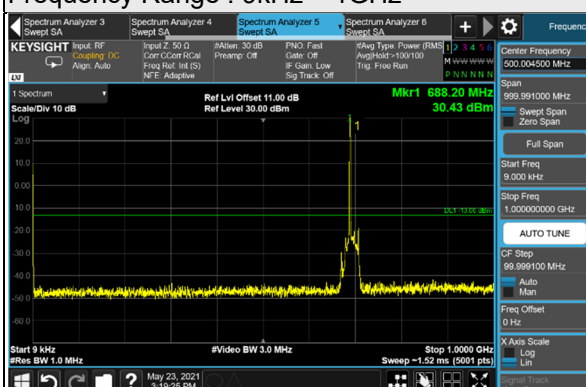

Channel 136100 (680.5MHz)

Frequency Range : 9kHz ~ 1GHz

Frequency Range : 1GHz ~ 10GHz

Channel 138600 (693.0MHz)

Frequency Range : 9kHz ~ 1GHz

Frequency Range : 1GHz ~ 10GHz

*The 9kHz signal over the limit is from Spectrum.