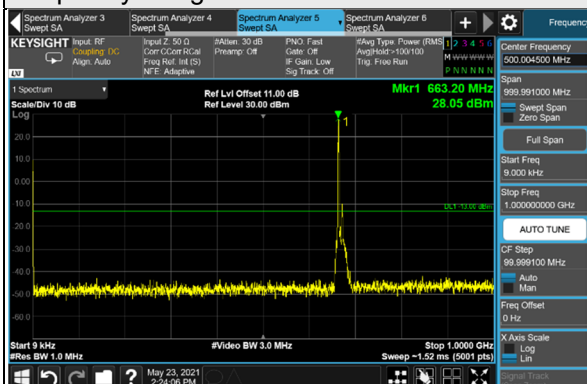

n71, Channel Bandwidth 5MHz

Channel 133100 (665.5MHz)

Frequency Range : 9kHz ~ 1GHz