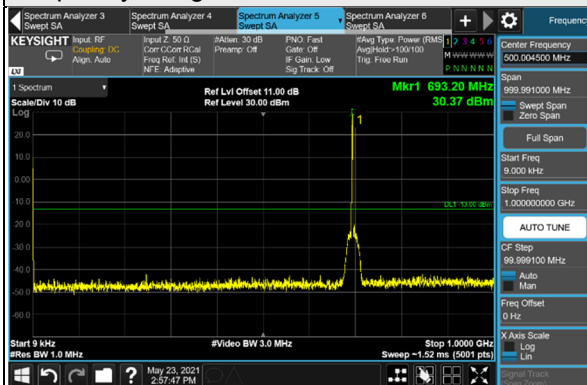

Channel 139100 (695.5MHz)

Frequency Range : 9kHz ~ 1GHz