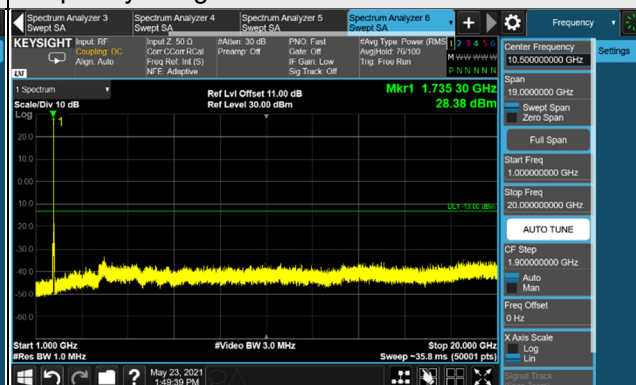

n66, Channel Bandwidth 20MHz

Channel 344000 (1720.0MHz)

Frequency Range : 9kHz ~ 1GHz

Frequency Range : 1GHz ~ 20GHz

Channel 349000 (1745.0MHz)

Frequency Range : 9kHz ~ 1GHz

Frequency Range : 1GHz ~ 20GHz

Channel 354000 (1770.0MHz)