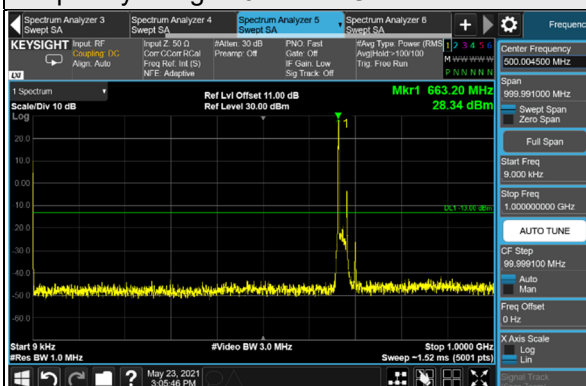

Frequency Range : 9kHz ~ 1GHz

Frequency Range : 1GHz ~ 10GHz

*The 9kHz signal over the limit is from Spectrum.

n71, Channel Bandwidth 10MHz

Channel 133600 (668.0MHz)

Frequency Range : 9kHz ~ 1GHz

Frequency Range : 1GHz ~ 10GHz