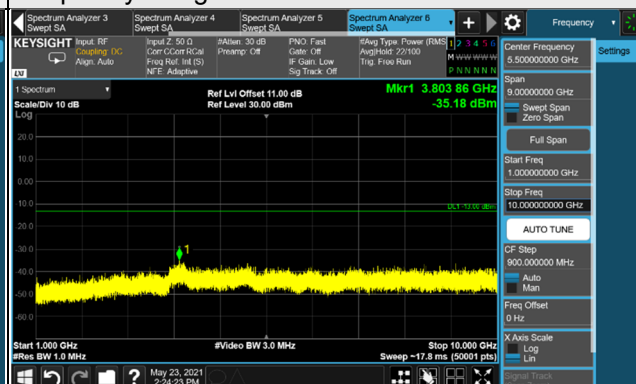

Frequency Range : 1GHz ~ 10GHz