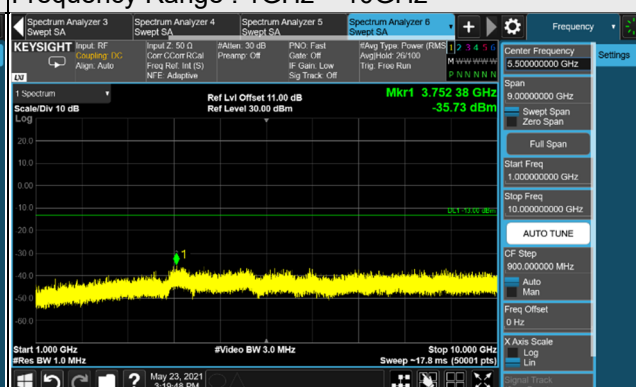

Channel 136100 (680.5MHz)

Frequency Range : 9kHz ~ 1GHz

Frequency Range : 1GHz ~ 10GHz

Channel 138600 (693.0MHz)

Frequency Range : 9kHz ~ 1GHz

Frequency Range : 1GHz ~ 10GHz

*The 9kHz signal over the limit is from Spectrum.