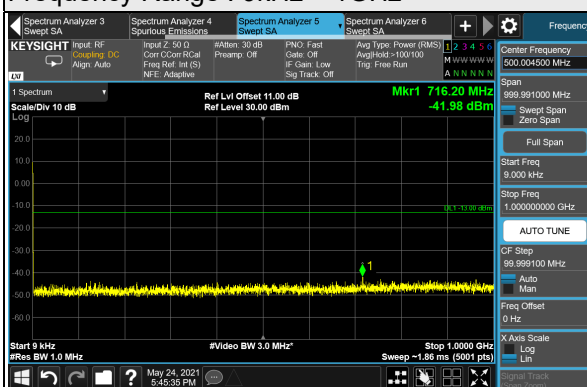

Channel 349000 (1745.0MHz)

Frequency Range : 9kHz ~ 1GHz

Frequency Range : 1GHz ~ 20GHz

Channel 352000 (1760.0MHz)

Frequency Range : 9kHz ~ 1GHz

Frequency Range : 1GHz ~ 20GHz

*The 9kHz signal over the limit is from Spectrum.