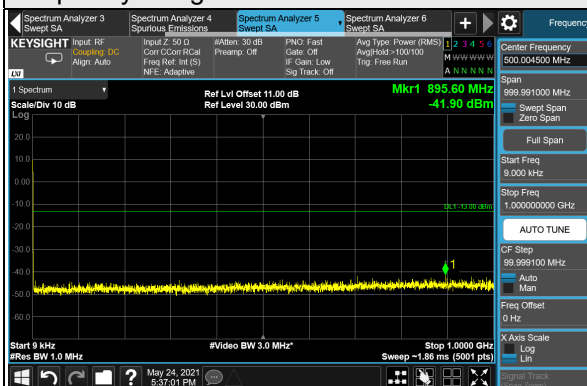

Frequency Range : 9kHz ~ 1GHz

Frequency Range : 1GHz ~ 20GHz

*The 9kHz signal over the limit is from Spectrum.

n66, Channel Bandwidth 40MHz

Channel 346000 (1730.0MHz)

Frequency Range : 9kHz ~ 1GHz

Frequency Range : 1GHz ~ 20GHz