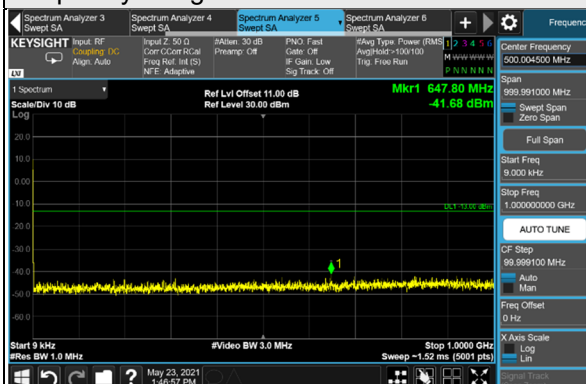

n66, Channel Bandwidth 20MHz

Channel 344000 (1720.0MHz)

Frequency Range : 9kHz ~ 1GHz

Frequency Range : 1GHz ~ 20GHz

Channel 349000 (1745.0MHz)

Frequency Range : 9kHz ~ 1GHz

Frequency Range : 1GHz ~ 20GHz

Channel 354000 (1770.0MHz)