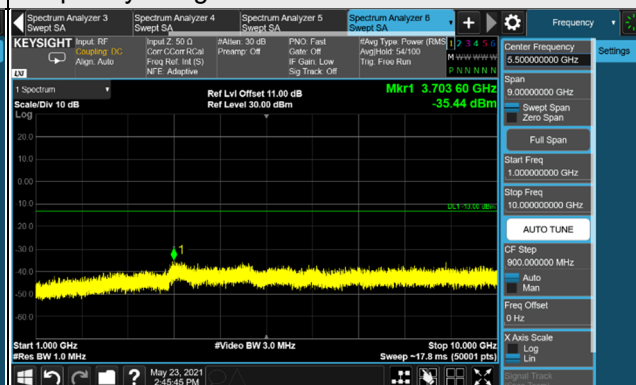

n71, Channel Bandwidth 5MHz

Channel 133100 (665.5MHz)

Frequency Range : 9kHz ~ 1GHz

Frequency Range : 1GHz ~ 10GHz

Channel 136100 (680.5MHz)

Frequency Range : 9kHz ~ 1GHz

Frequency Range : 1GHz ~ 10GHz

Channel 139100 (695.5MHz)