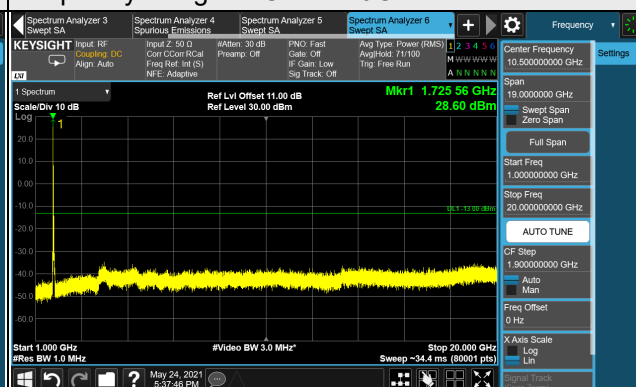

Frequency Range : 9kHz ~ 1GHz

Frequency Range : 1GHz ~ 20GHz

*The 9kHz signal over the limit is from Spectrum.

n66, Channel Bandwidth 40MHz

Channel 346000 (1730.0MHz)

Frequency Range : 9kHz ~ 1GHz

Frequency Range : 1GHz ~ 20GHz

Channel 349000 (1745.0MHz)

Frequency Range : 9kHz ~ 1GHz

Frequency Range : 1GHz ~ 20GHz

Channel 352000 (1760.0MHz)

Frequency Range : 9kHz ~ 1GHz

Frequency Range : 1GHz ~ 20GHz

*The 9kHz signal over the limit is from Spectrum.