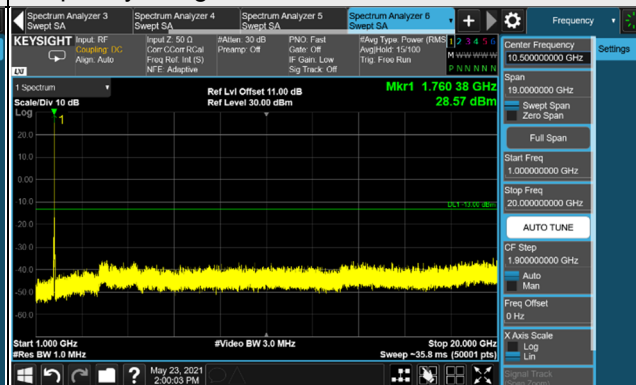

Frequency Range : 1GHz ~ 20GHz