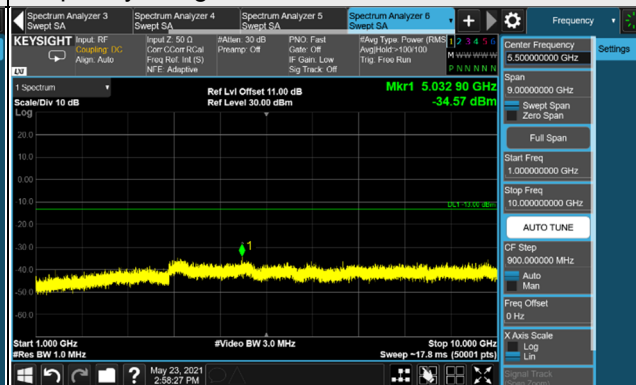

Frequency Range : 1GHz ~ 10GHz