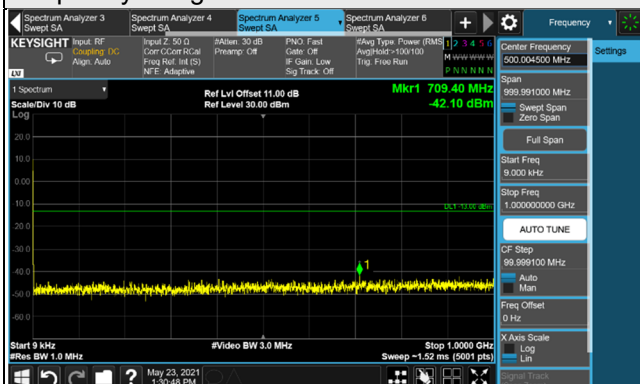

n66, Channel Bandwidth 15MHz

Channel 343500 (1717.5MHz)

Frequency Range : 9kHz ~ 1GHz

Frequency Range : 1GHz ~ 20GHz