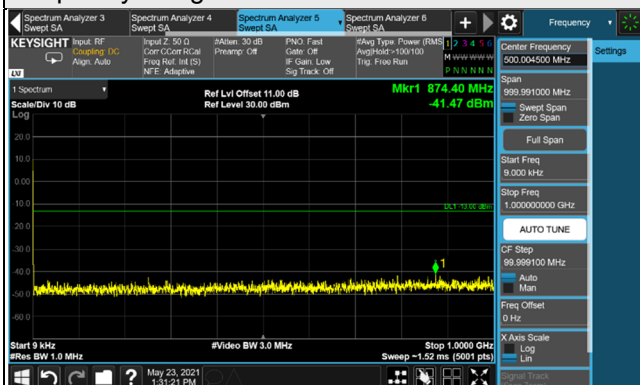

Channel 349000 (1745.0MHz)

Frequency Range : 9kHz ~ 1GHz

Frequency Range : 1GHz ~ 20GHz