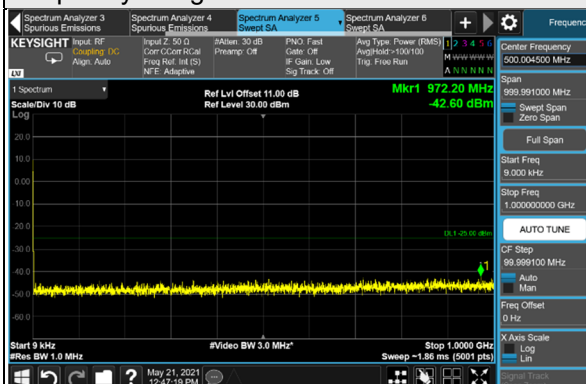

n41, Channel Bandwidth 100MHz

Channel 509202 (2546.01MHz)

Frequency Range : 9kHz ~ 1GHz

Frequency Range : 1GHz ~ 30GHz

Channel 518598 (2592.99MHz)

Frequency Range : 9kHz ~ 1GHz

Frequency Range : 1GHz ~ 30GHz