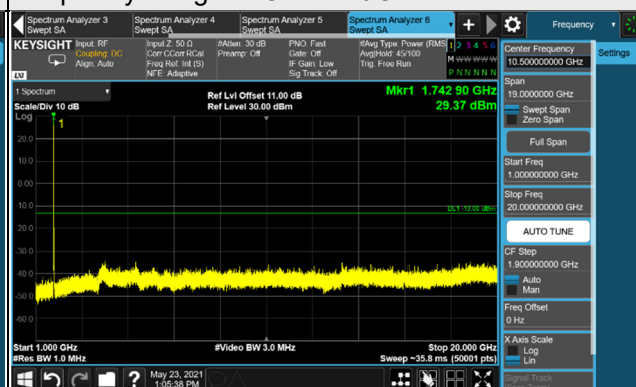

Frequency Range : 1GHz ~ 20GHz

Channel 349000 (1745.0MHz)

Frequency Range : 9kHz ~ 1GHz

Frequency Range : 1GHz ~ 20GHz

Channel 355500 (1777.5MHz)

Frequency Range : 9kHz ~ 1GHz

Frequency Range : 1GHz ~ 20GHz

*The 9kHz signal over the limit is from Spectrum.

n66, Channel Bandwidth 10MHz

Channel 343000 (1715.0MHz)

Frequency Range : 9kHz ~ 1GHz

Frequency Range : 1GHz ~ 20GHz

Channel 349000 (1745.0MHz)

Frequency Range : 9kHz ~ 1GHz