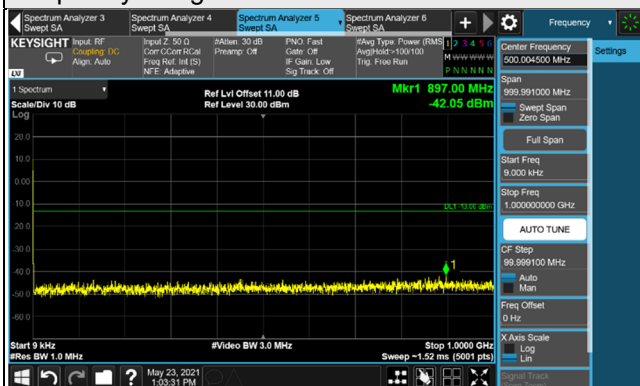

Channel 528000 (2640.00MHz)

Frequency Range : 9kHz ~ 1GHz

Frequency Range : 1GHz ~ 30GHz

*The 9kHz signal over the limit is from Spectrum.

n66, Channel Band width 5MHz

Channel 342500 (1712.5MHz)

Frequency Range : 9kHz ~ 1GHz