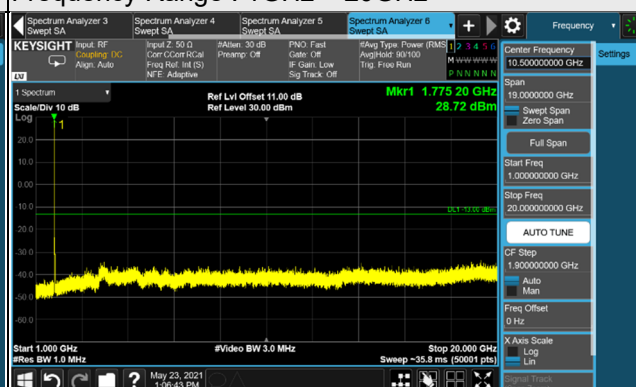

Frequency Range : 1GHz ~ 20GHz

Channel 349000 (1745.0MHz)

Frequency Range : 9kHz ~ 1GHz

Frequency Range : 1GHz ~ 20GHz

Channel 355500 (1777.5MHz)

Frequency Range : 9kHz ~ 1GHz

Frequency Range : 1GHz ~ 20GHz

*The 9kHz signal over the limit is from Spectrum.

n66, Channel Bandwidth 10MHz

Channel 343000 (1715.0MHz)

Frequency Range : 9kHz ~ 1GHz

Frequency Range : 1GHz ~ 20GHz

Channel 349000 (1745.0MHz)

Frequency Range : 9kHz ~ 1GHz