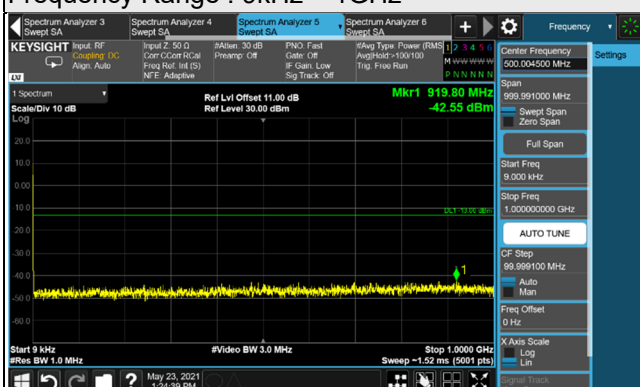

Channel 355000 (1775.0MHz)

Frequency Range : 9kHz ~ 1GHz

Frequency Range : 1GHz ~ 20GHz