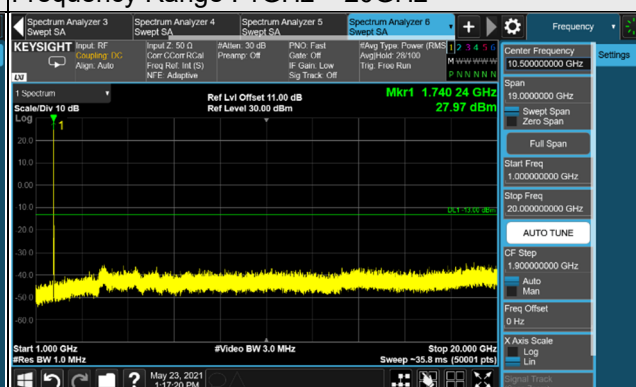

n66, Channel Bandwidth 10MHz

Channel 343000 (1715.0MHz)

Frequency Range : 9kHz ~ 1GHz

Frequency Range : 1GHz ~ 20GHz

Channel 349000 (1745.0MHz)

Frequency Range : 9kHz ~ 1GHz

Frequency Range : 1GHz ~ 20GHz

Channel 355000 (1775.0MHz)

Frequency Range : 9kHz ~ 1GHz

Frequency Range : 1GHz ~ 20GHz

*The 9kHz signal over the limit is from Spectrum.