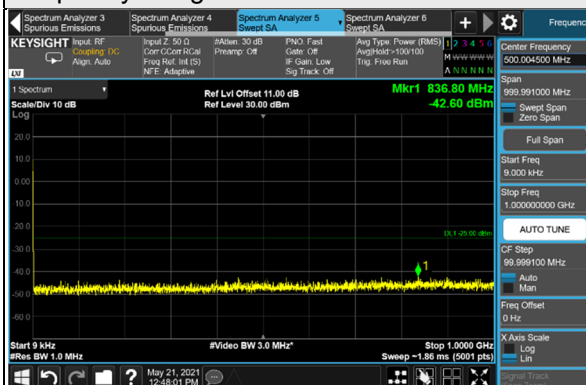

n41, Channel Bandwidth 100MHz

Channel 509202 (2546.01MHz)

Frequency Range : 9kHz ~ 1GHz

Frequency Range : 1GHz ~ 30GHz

Channel 518598 (2592.99MHz)

Frequency Range : 9kHz ~ 1GHz

Frequency Range : 1GHz ~ 30GHz