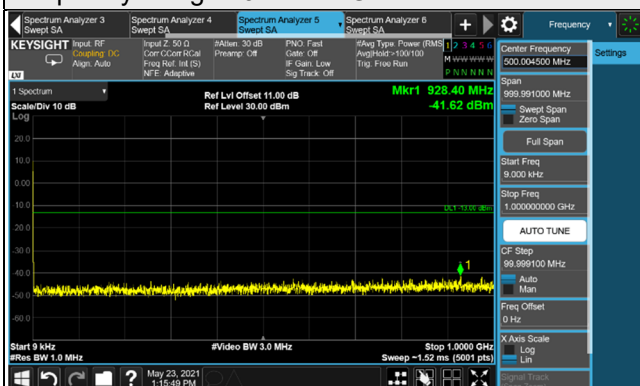

*The 9kHz signal over the limit is from Spectrum.

n66, Channel Bandwidth 10MHz

Channel 343000 (1715.0MHz)

Frequency Range : 9kHz ~ 1GHz

Frequency Range : 1GHz ~ 20GHz

Channel 349000 (1745.0MHz)

Frequency Range : 9kHz ~ 1GHz