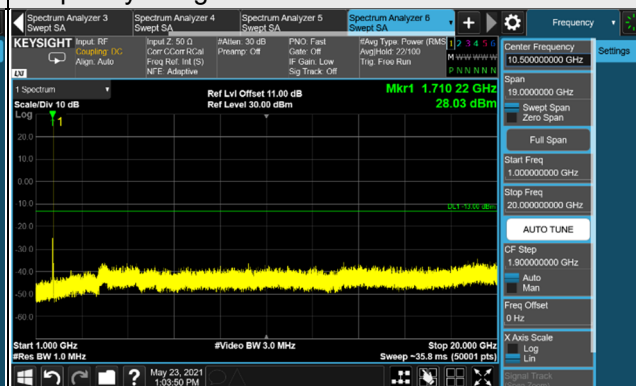

n66, Channel Band width 5MHz

Channel 342500 (1712.5MHz)

Frequency Range : 9kHz ~ 1GHz

Frequency Range : 1GHz ~ 20GHz

Channel 349000 (1745.0MHz)

Frequency Range : 9kHz ~ 1GHz

Frequency Range : 1GHz ~ 20GHz

Channel 355500 (1777.5MHz)

Frequency Range : 9kHz ~ 1GHz

Frequency Range : 1GHz ~ 20GHz

*The 9kHz signal over the limit is from Spectrum.