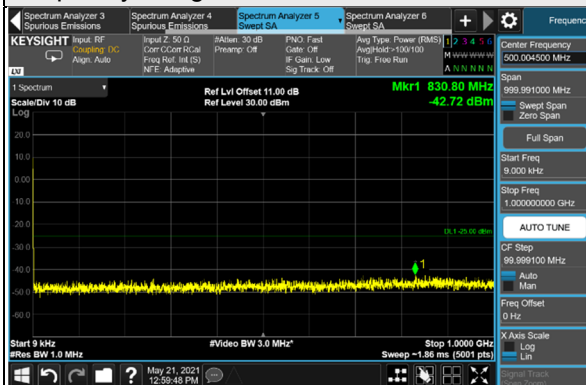

Channel 528000 (2640.00MHz)

Frequency Range : 9kHz ~ 1GHz