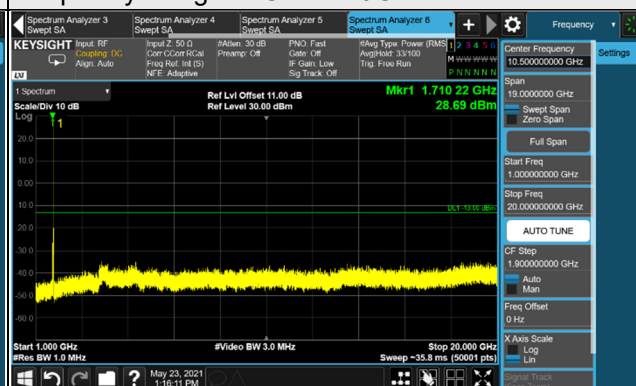

*The 9kHz signal over the limit is from Spectrum.

n66, Channel Bandwidth 10MHz

Channel 343000 (1715.0MHz)

Frequency Range : 9kHz ~ 1GHz

Frequency Range : 1GHz ~ 20GHz

Channel 349000 (1745.0MHz)

Frequency Range : 9kHz ~ 1GHz