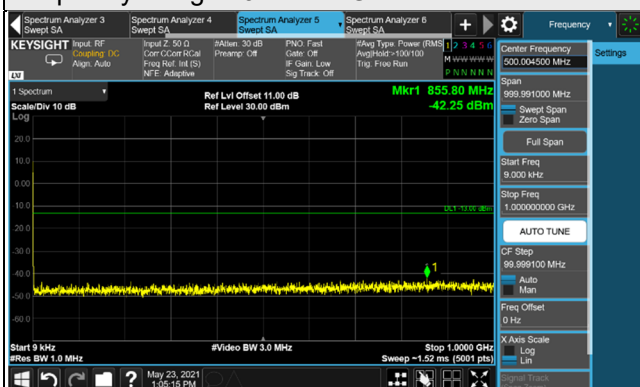

Channel 349000 (1745.0MHz)

Frequency Range : 9kHz ~ 1GHz

Frequency Range : 1GHz ~ 20GHz