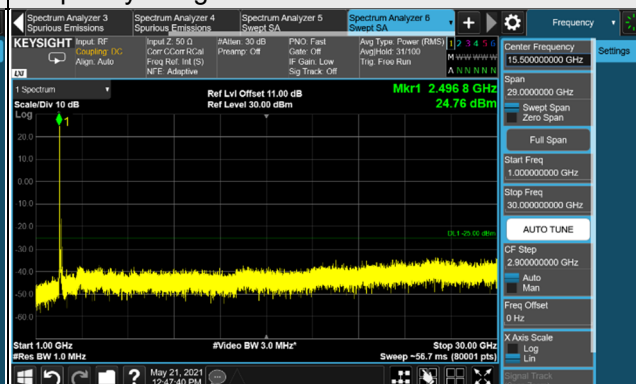

n41, Channel Bandwidth 100MHz

Channel 509202 (2546.01MHz)

Frequency Range : 9kHz ~ 1GHz

Frequency Range : 1GHz ~ 30GHz

Channel 518598 (2592.99MHz)

Frequency Range : 9kHz ~ 1GHz

Frequency Range : 1GHz ~ 30GHz