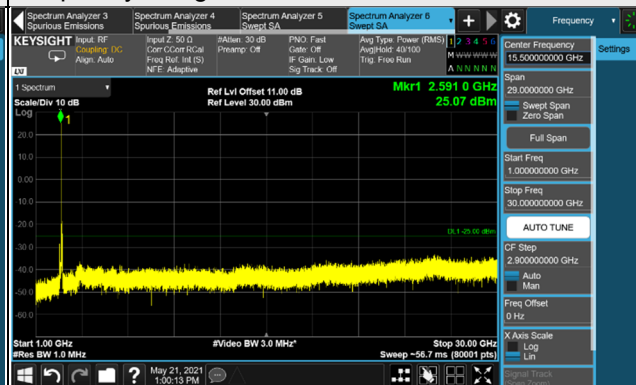

Frequency Range : 1GHz ~ 30GHz