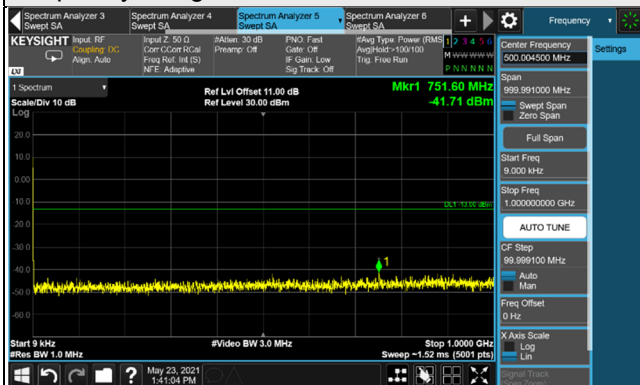

Channel 354500 (1772.5MHz)

Frequency Range : 9kHz ~ 1GHz

Frequency Range : 1GHz ~ 20GHz