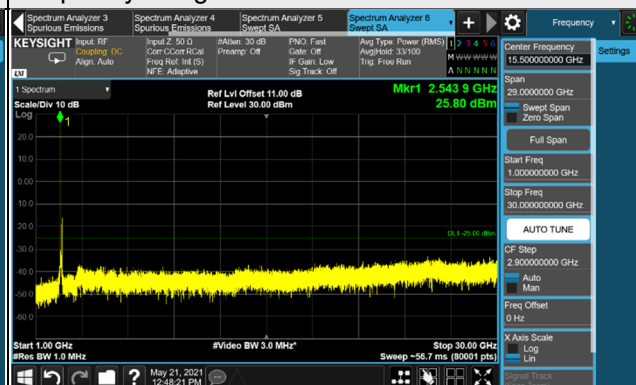

n41, Channel Bandwidth 100MHz

Channel 509202 (2546.01MHz)

Frequency Range : 9kHz ~ 1GHz

Frequency Range : 1GHz ~ 30GHz

Channel 518598 (2592.99MHz)

Frequency Range : 9kHz ~ 1GHz

Frequency Range : 1GHz ~ 30GHz

Channel 528000 (2640.00MHz)

Frequency Range : 9kHz ~ 1GHz

Frequency Range : 1GHz ~ 30GHz

*The 9kHz signal over the limit is from Spectrum.

n66, Channel Band width 5MHz

Channel 342500 (1712.5MHz)

Frequency Range : 9kHz ~ 1GHz