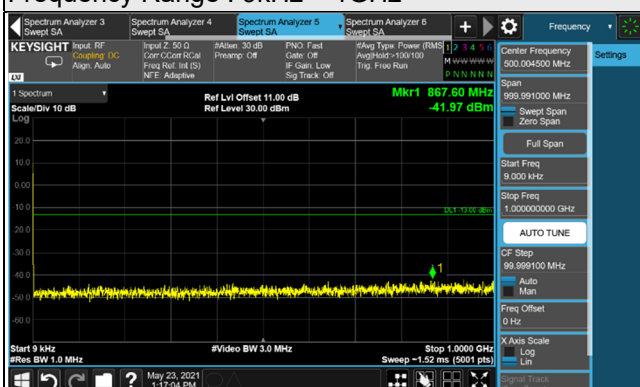

*The 9kHz signal over the limit is from Spectrum.

n66, Channel Bandwidth 10MHz

Channel 343000 (1715.0MHz)

Frequency Range : 9kHz ~ 1GHz

Frequency Range : 1GHz ~ 20GHz

Channel 349000 (1745.0MHz)

Frequency Range : 9kHz ~ 1GHz