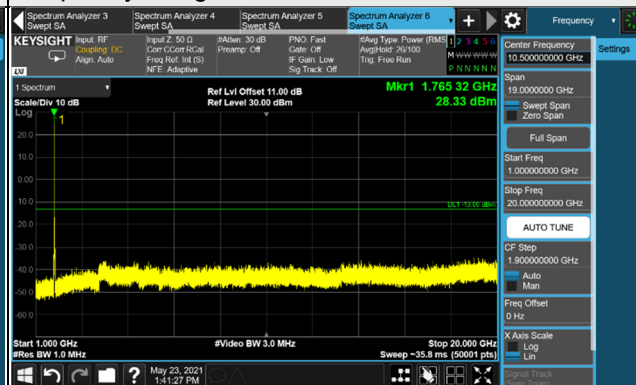

*The 9kHz signal over the limit is from Spectrum.