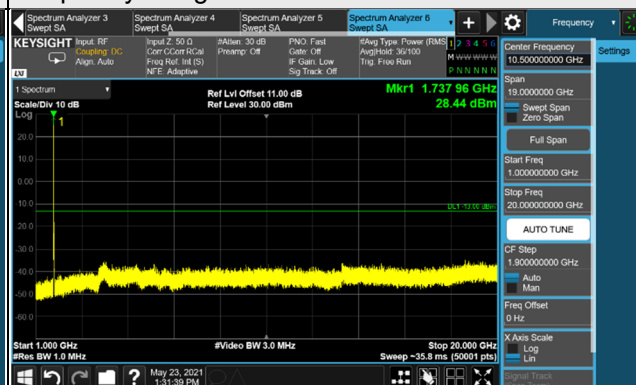

n66, Channel Bandwidth 15MHz

Channel 343500 (1717.5MHz)

Frequency Range : 9kHz ~ 1GHz

Frequency Range : 1GHz ~ 20GHz

Channel 349000 (1745.0MHz)

Frequency Range : 9kHz ~ 1GHz

Frequency Range : 1GHz ~ 20GHz

Channel 354500 (1772.5MHz)

Frequency Range : 9kHz ~ 1GHz

Frequency Range : 1GHz ~ 20GHz

*The 9kHz signal over the limit is from Spectrum.