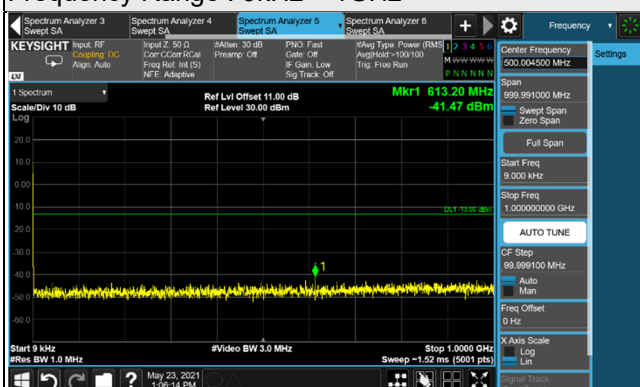

Channel 355500 (1777.5MHz)

Frequency Range : 9kHz ~ 1GHz

Frequency Range : 1GHz ~ 20GHz