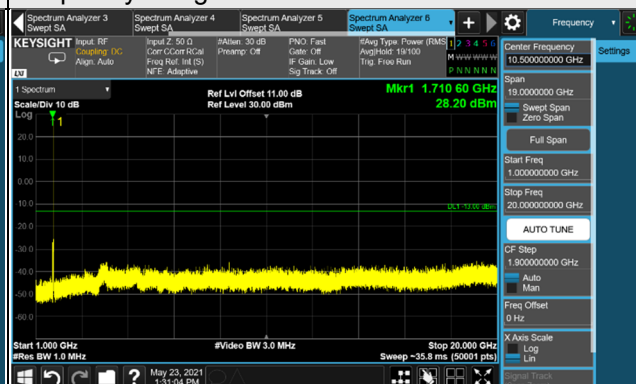

n66, Channel Bandwidth 15MHz

Channel 343500 (1717.5MHz)

Frequency Range : 9kHz ~ 1GHz

Frequency Range : 1GHz ~ 20GHz

Channel 349000 (1745.0MHz)

Frequency Range : 9kHz ~ 1GHz

Frequency Range : 1GHz ~ 20GHz

Channel 354500 (1772.5MHz)

Frequency Range : 9kHz ~ 1GHz

Frequency Range : 1GHz ~ 20GHz

*The 9kHz signal over the limit is from Spectrum.