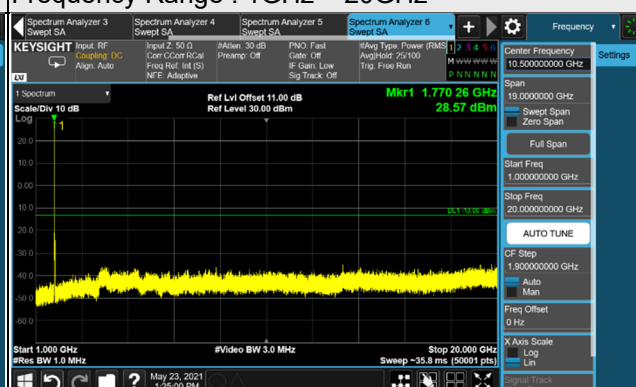

Frequency Range : 1GHz ~ 20GHz

Channel 355000 (1775.0MHz)

Frequency Range : 9kHz ~ 1GHz

Frequency Range : 1GHz ~ 20GHz

*The 9kHz signal over the limit is from Spectrum.

n66, Channel Bandwidth 15MHz

Channel 343500 (1717.5MHz)

*The 9kHz signal over the limit is from Spectrum.