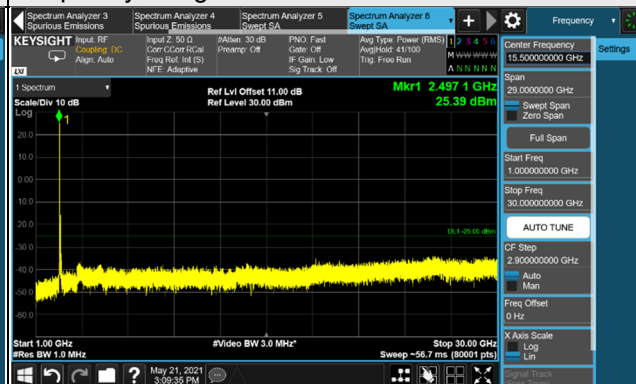

Frequency Range : 1GHz ~ 30GHz