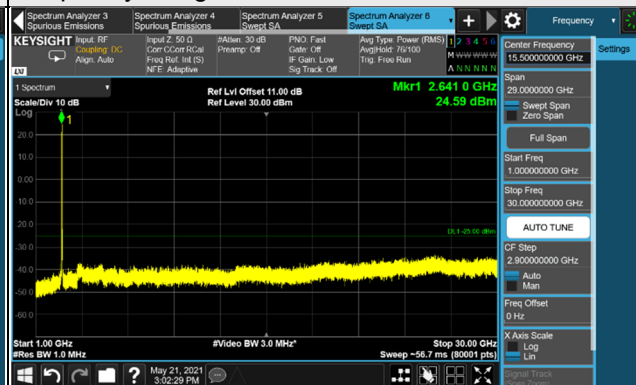

n41, Channel Bandwidth 50MHz

Channel 504204 (2521.02MHz)

Frequency Range : 9kHz ~ 1GHz

Frequency Range : 1GHz ~ 30GHz

Channel 518598 (2592.99MHz)

Frequency Range : 9kHz ~ 1GHz

Frequency Range : 1GHz ~ 30GHz

Channel 532998 (2664.99MHz)

Frequency Range : 9kHz ~ 1GHz

Frequency Range : 1GHz ~ 30GHz

*The 9kHz signal over the limit is from Spectrum.

n41, Channel Bandwidth 60MHz

Channel 505200 (2526.00MHz)

Frequency Range : 9kHz ~ 1GHz