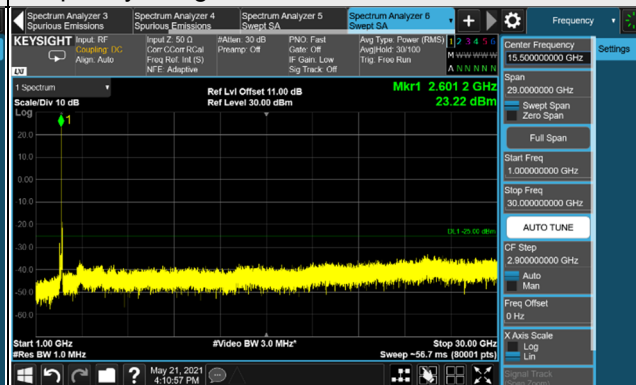

Frequency Range : 9kHz ~ 1GHz

Frequency Range : 1GHz ~ 30GHz

Channel 518598 (2592.99MHz)

Frequency Range : 9kHz ~ 1GHz

Frequency Range : 1GHz ~ 30GHz

Channel 528996 (2644.98MHz)

Frequency Range : 9kHz ~ 1GHz

Frequency Range : 1GHz ~ 30GHz

*The 9kHz signal over the limit is from Spectrum.