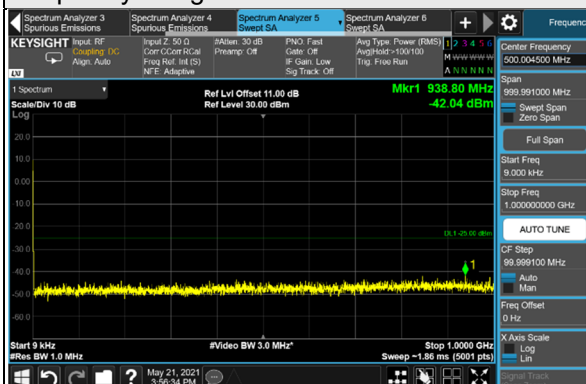

n41, Channel Bandwidth 90MHz

Channel 508200 (2541.00MHz)

Frequency Range : 9kHz ~ 1GHz