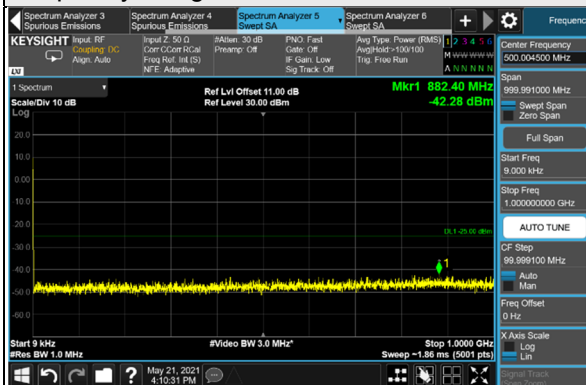

Frequency Range : 1GHz ~ 30GHz

*The 9kHz signal over the limit is from Spectrum.