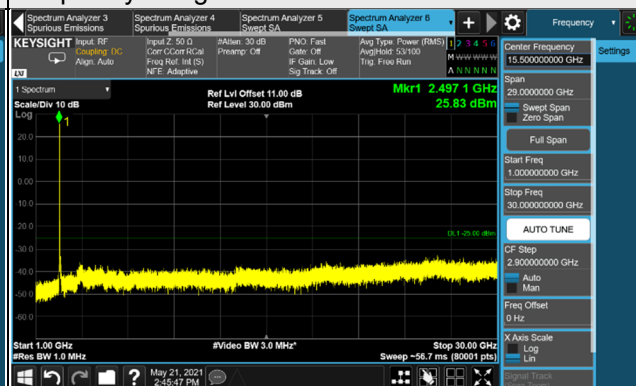

n41, Channel Bandwidth 50MHz

Channel 504204 (2521.02MHz)

Frequency Range : 9kHz ~ 1GHz

Frequency Range : 1GHz ~ 30GHz

Channel 518598 (2592.99MHz)

Frequency Range : 9kHz ~ 1GHz

Frequency Range : 1GHz ~ 30GHz

Channel 532998 (2664.99MHz)

Frequency Range : 9kHz ~ 1GHz

Frequency Range : 1GHz ~ 30GHz

*The 9kHz signal over the limit is from Spectrum.

n41, Channel Bandwidth 60MHz

Channel 505200 (2526.00MHz)

Frequency Range : 9kHz ~ 1GHz