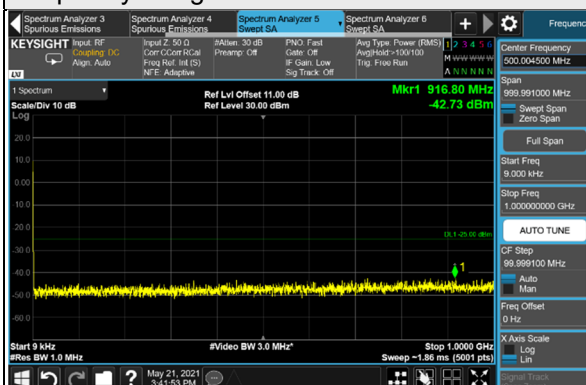

Channel 529998 (2649.99MHz)

Frequency Range : 9kHz ~ 1GHz