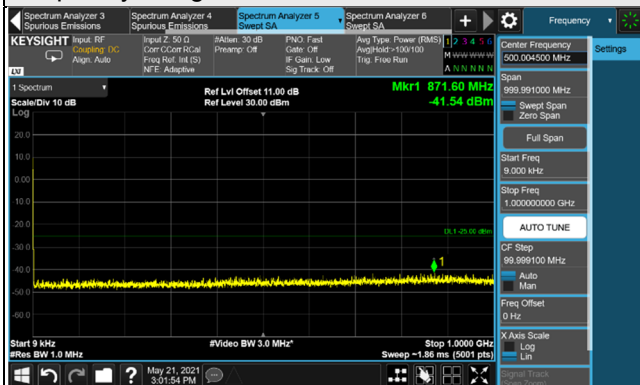

Channel 532998 (2664.99MHz)

Frequency Range : 9kHz ~ 1GHz

Frequency Range : 1GHz ~ 30GHz