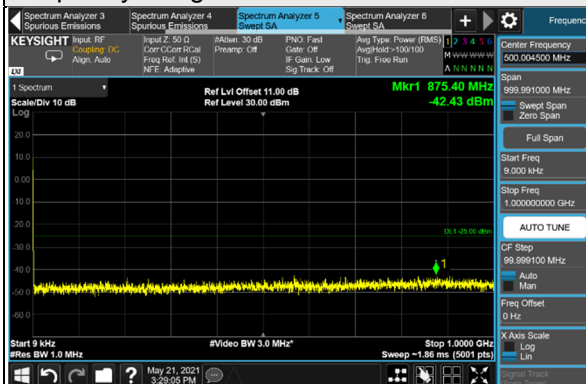

*The 9kHz signal over the limit is from Spectrum.

n41, Channel Bandwidth 80MHz

Channel 507204 (2536.02MHz)

Frequency Range : 9kHz ~ 1GHz

Frequency Range : 1GHz ~ 30GHz

Channel 518598 (2592.99MHz)

Frequency Range : 9kHz ~ 1GHz