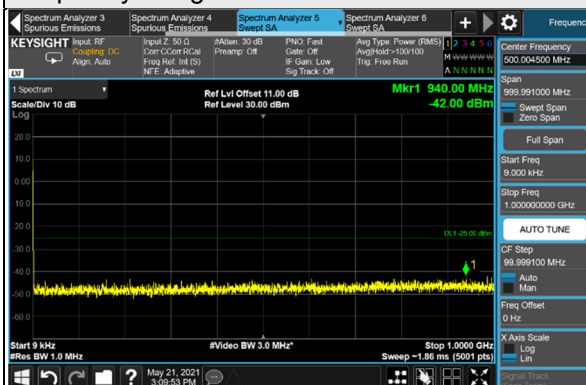

Channel 518598 (2592.99MHz)

Frequency Range : 9kHz ~ 1GHz