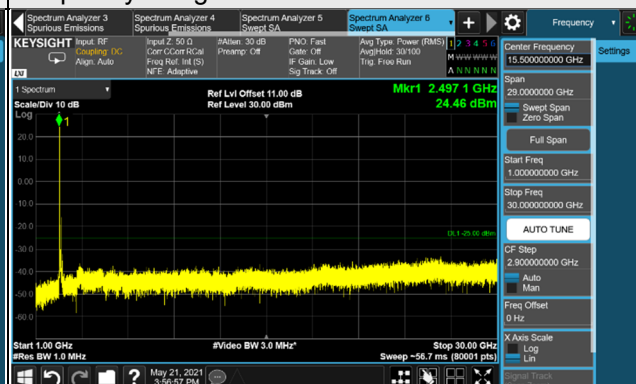

Frequency Range : 1GHz ~ 30GHz