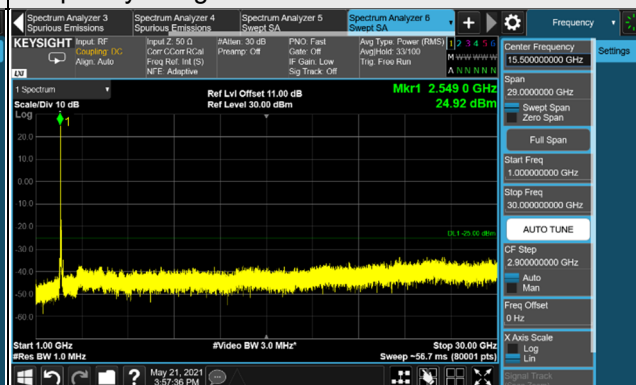

Frequency Range : 9kHz ~ 1GHz

Frequency Range : 1GHz ~ 30GHz

Channel 518598 (2592.99MHz)

Frequency Range : 9kHz ~ 1GHz

Frequency Range : 1GHz ~ 30GHz

Channel 528996 (2644.98MHz)

Frequency Range : 9kHz ~ 1GHz

Frequency Range : 1GHz ~ 30GHz

*The 9kHz signal over the limit is from Spectrum.