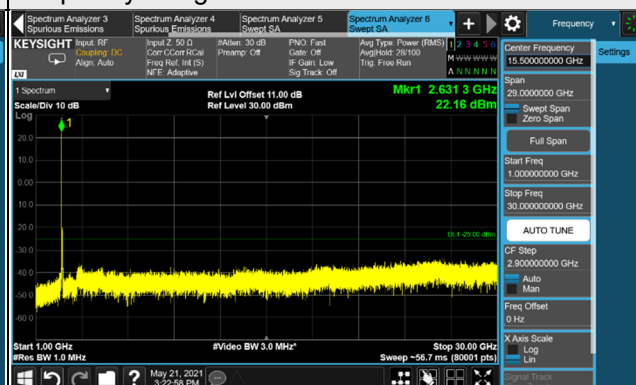

Frequency Range : 1GHz ~ 30GHz

Channel 518598 (2592.99MHz)

Frequency Range : 9kHz ~ 1GHz

Frequency Range : 1GHz ~ 30GHz

Channel 531996 (2659.98MHz)

Frequency Range : 9kHz ~ 1GHz

Frequency Range : 1GHz ~ 30GHz

*The 9kHz signal over the limit is from Spectrum.

n41, Channel Bandwidth 80MHz

Channel 507204 (2536.02MHz)

Frequency Range : 9kHz ~ 1GHz

Frequency Range : 1GHz ~ 30GHz

Channel 518598 (2592.99MHz)

Frequency Range : 9kHz ~ 1GHz