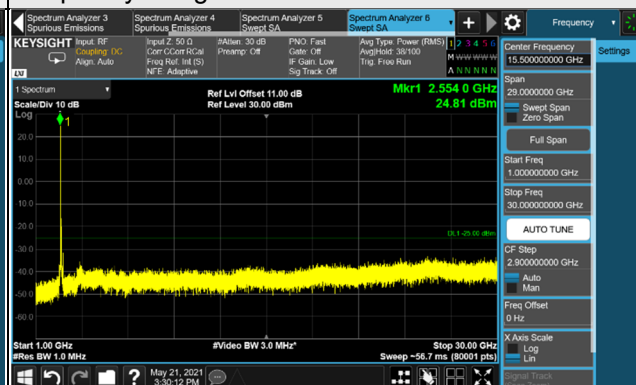

Frequency Range : 1GHz ~ 30GHz