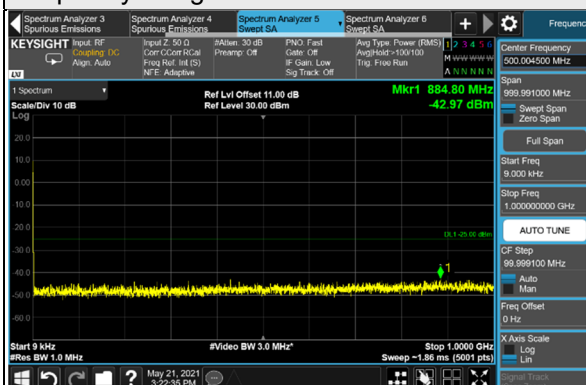

Channel 531996 (2659.98MHz)

Frequency Range : 9kHz ~ 1GHz