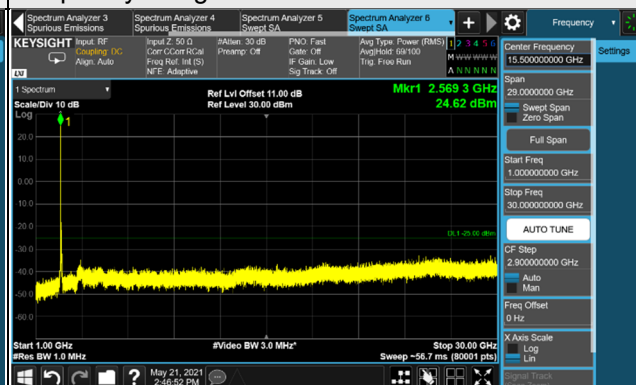

n41, Channel Bandwidth 50MHz

Channel 504204 (2521.02MHz)

Frequency Range : 9kHz ~ 1GHz

Frequency Range : 1GHz ~ 30GHz

Channel 518598 (2592.99MHz)

Frequency Range : 9kHz ~ 1GHz

Frequency Range : 1GHz ~ 30GHz

Channel 532998 (2664.99MHz)

Frequency Range : 9kHz ~ 1GHz

Frequency Range : 1GHz ~ 30GHz

*The 9kHz signal over the limit is from Spectrum.

n41, Channel Bandwidth 60MHz

Channel 505200 (2526.00MHz)

Frequency Range : 9kHz ~ 1GHz