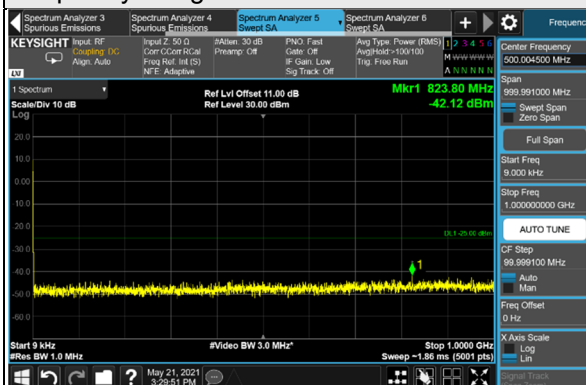

*The 9kHz signal over the limit is from Spectrum.

n41, Channel Bandwidth 80MHz

Channel 507204 (2536.02MHz)

Frequency Range : 9kHz ~ 1GHz

Frequency Range : 1GHz ~ 30GHz

Channel 518598 (2592.99MHz)

Frequency Range : 9kHz ~ 1GHz