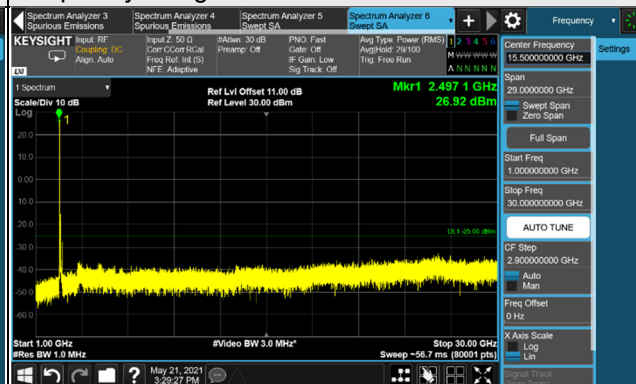

*The 9kHz signal over the limit is from Spectrum.

n41, Channel Bandwidth 80MHz

Channel 507204 (2536.02MHz)

Frequency Range : 9kHz ~ 1GHz

Frequency Range : 1GHz ~ 30GHz

Channel 518598 (2592.99MHz)

Frequency Range : 9kHz ~ 1GHz