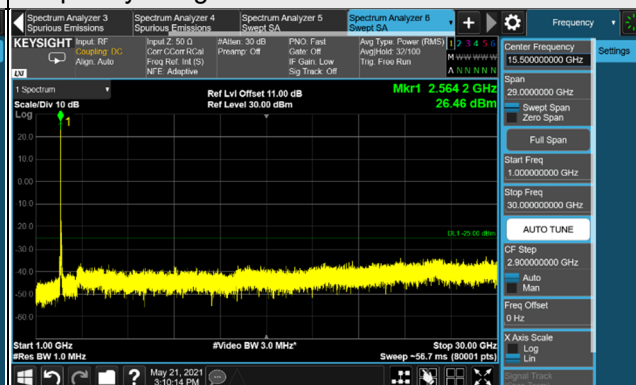

Frequency Range : 1GHz ~ 30GHz

Channel 518598 (2592.99MHz)

Frequency Range : 9kHz ~ 1GHz

Frequency Range : 1GHz ~ 30GHz

Channel 531996 (2659.98MHz)

Frequency Range : 9kHz ~ 1GHz

Frequency Range : 1GHz ~ 30GHz

*The 9kHz signal over the limit is from Spectrum.

n41, Channel Bandwidth 80MHz

Channel 507204 (2536.02MHz)

Frequency Range : 9kHz ~ 1GHz

Frequency Range : 1GHz ~ 30GHz

Channel 518598 (2592.99MHz)

Frequency Range : 9kHz ~ 1GHz