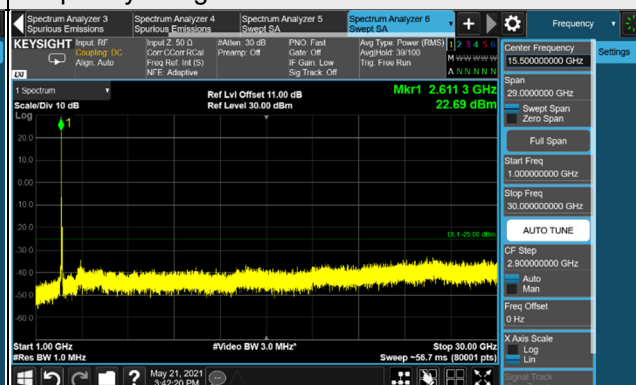

Frequency Range : 1GHz ~ 30GHz

Channel 529998 (2649.99MHz)

Frequency Range : 9kHz ~ 1GHz

Frequency Range : 1GHz ~ 30GHz

*The 9kHz signal over the limit is from Spectrum.

n41, Channel Bandwidth 90MHz

Channel 508200 (2541.00MHz)