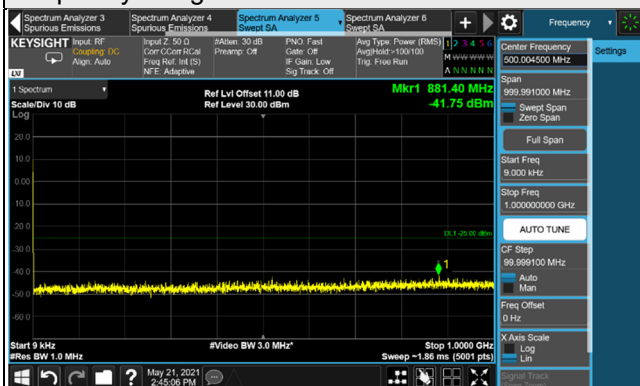

n41, Channel Bandwidth 50MHz

Channel 504204 (2521.02MHz)

Frequency Range : 9kHz ~ 1GHz

Frequency Range : 1GHz ~ 30GHz

Channel 518598 (2592.99MHz)

Frequency Range : 9kHz ~ 1GHz

Frequency Range : 1GHz ~ 30GHz