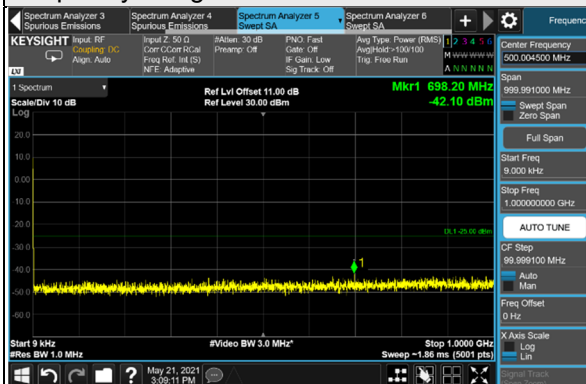

Channel 532998 (2664.99MHz)

Frequency Range : 9kHz ~ 1GHz

Frequency Range : 1GHz ~ 30GHz

*The 9kHz signal over the limit is from Spectrum.

n41, Channel Bandwidth 60MHz

Channel 505200 (2526.00MHz)

Frequency Range : 9kHz ~ 1GHz