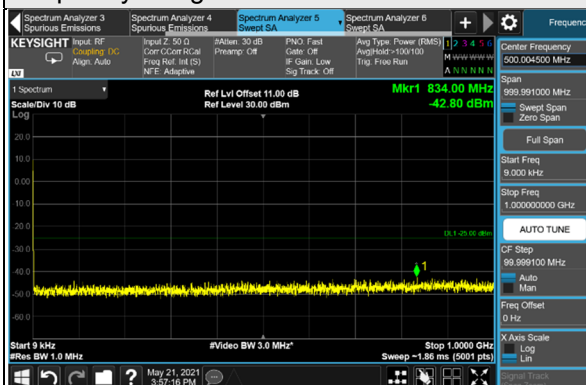

Channel 518598 (2592.99MHz)

Frequency Range : 9kHz ~ 1GHz