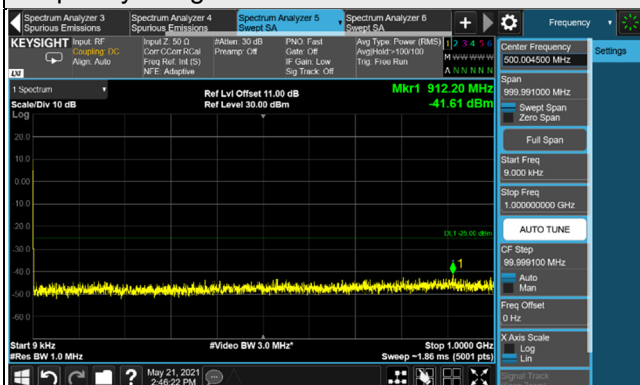

n41, Channel Bandwidth 50MHz

Channel 504204 (2521.02MHz)

Frequency Range : 9kHz ~ 1GHz

Frequency Range : 1GHz ~ 30GHz

Channel 518598 (2592.99MHz)

Frequency Range : 9kHz ~ 1GHz

Frequency Range : 1GHz ~ 30GHz