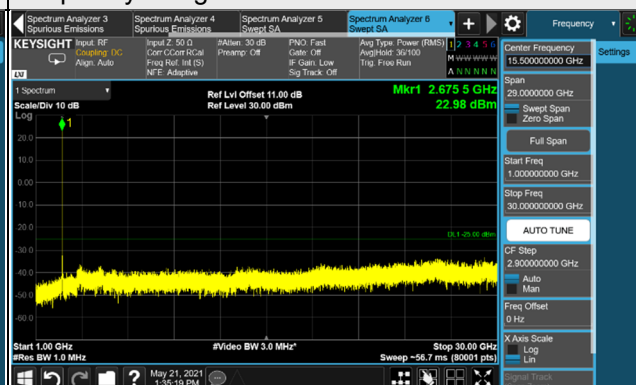

Frequency Range : 1GHz ~ 30GHz

Channel 518598 (2592.99MHz)

Frequency Range : 9kHz ~ 1GHz

Frequency Range : 1GHz ~ 30GHz

Channel 536496 (2682.48MHz)

Frequency Range : 9kHz ~ 1GHz

Frequency Range : 1GHz ~ 30GHz

\*The 9kHz signal over the limit is from Spectrum.

n41, Channel Bandwidth 20MHz

Channel 501204 (2506.02MHz)

Frequency Range : 9kHz ~ 1GHz

Frequency Range : 1GHz ~ 30GHz

Channel 518598 (2592.99MHz)

Frequency Range : 9kHz ~ 1GHz