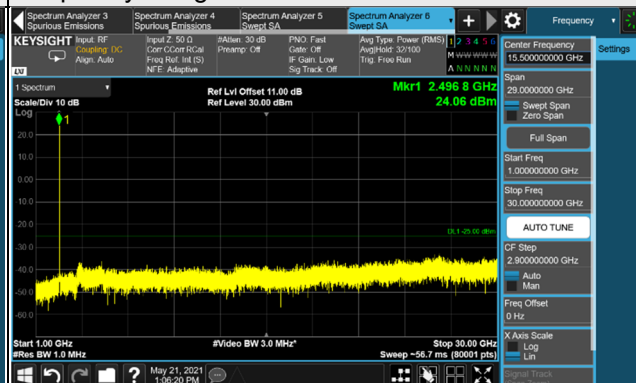

### 4.7.4 Test Results

n41, Channel Bandwidth 10MHz

Channel 500202 (2501.01MHz)

Frequency Range : 9kHz ~ 1GHz

Frequency Range : 1GHz ~ 30GHz

Channel 518598 (2592.99MHz)

Frequency Range : 9kHz ~ 1GHz

Frequency Range : 1GHz ~ 30GHz