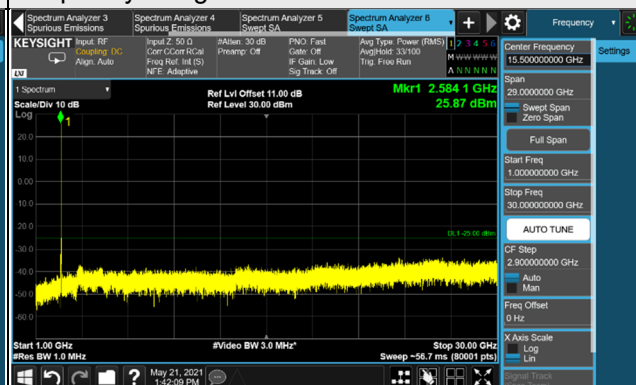

Frequency Range : 1GHz ~ 30GHz