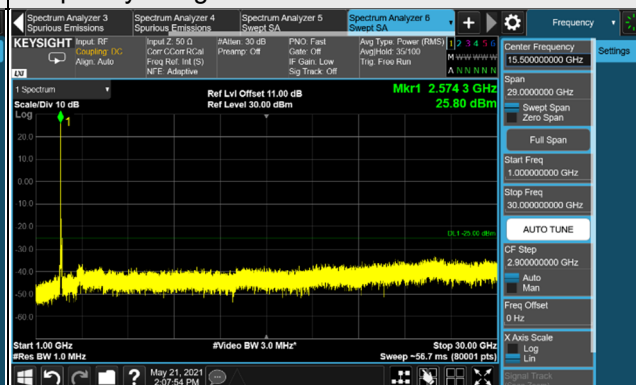

Frequency Range : 9kHz ~ 1GHz

Frequency Range : 1GHz ~ 30GHz

Channel 518598 (2592.99MHz)

Frequency Range : 9kHz ~ 1GHz

Frequency Range : 1GHz ~ 30GHz

Channel 534000 (2670.00MHz)

Frequency Range : 9kHz ~ 1GHz

Frequency Range : 1GHz ~ 30GHz

\*The 9kHz signal over the limit is from Spectrum.