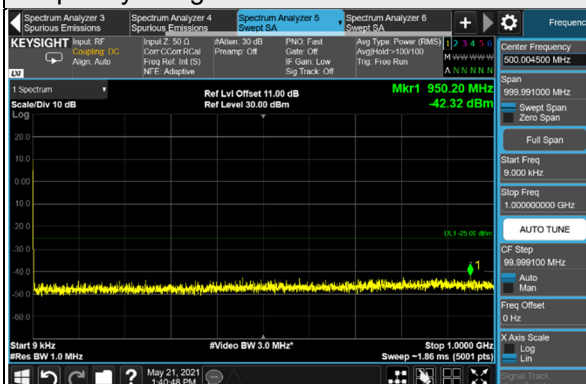

\*The 9kHz signal over the limit is from Spectrum.

n41, Channel Bandwidth 20MHz

Channel 501204 (2506.02MHz)

Frequency Range : 9kHz ~ 1GHz

Frequency Range : 1GHz ~ 30GHz

Channel 518598 (2592.99MHz)

Frequency Range : 9kHz ~ 1GHz