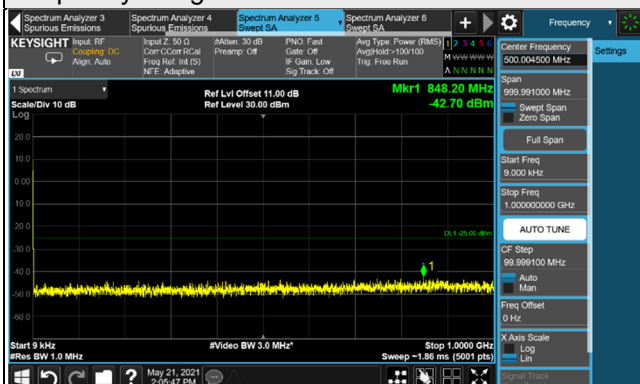

n41, Channel Bandwidth 40MHz

Channel 503202 (2516.01MHz)

Frequency Range : 9kHz ~ 1GHz

Frequency Range : 1GHz ~ 30GHz