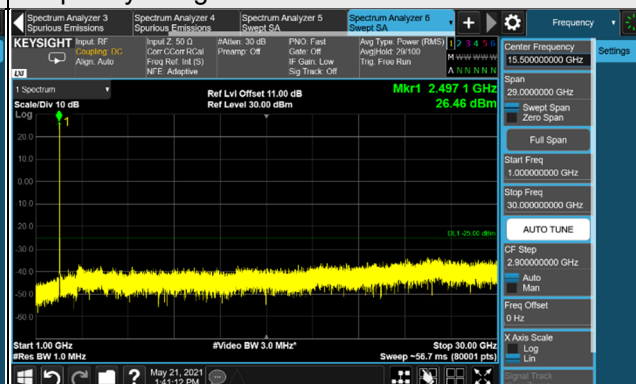

\*The 9kHz signal over the limit is from Spectrum.

n41, Channel Bandwidth 20MHz

Channel 501204 (2506.02MHz)

Frequency Range : 9kHz ~ 1GHz

Frequency Range : 1GHz ~ 30GHz

Channel 518598 (2592.99MHz)

Frequency Range : 9kHz ~ 1GHz