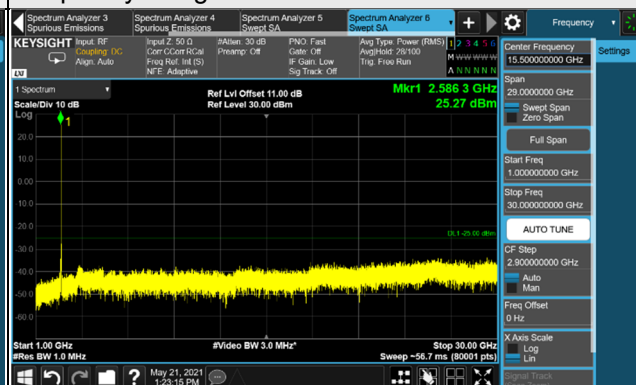

Frequency Range : 1GHz ~ 30GHz

Channel 518598 (2592.99MHz)

Frequency Range : 9kHz ~ 1GHz

Frequency Range : 1GHz ~ 30GHz

Channel 536496 (2682.48MHz)

Frequency Range : 9kHz ~ 1GHz

Frequency Range : 1GHz ~ 30GHz

\*The 9kHz signal over the limit is from Spectrum.

n41, Channel Bandwidth 20MHz

Channel 501204 (2506.02MHz)

Frequency Range : 9kHz ~ 1GHz

Frequency Range : 1GHz ~ 30GHz

Channel 518598 (2592.99MHz)

Frequency Range : 9kHz ~ 1GHz