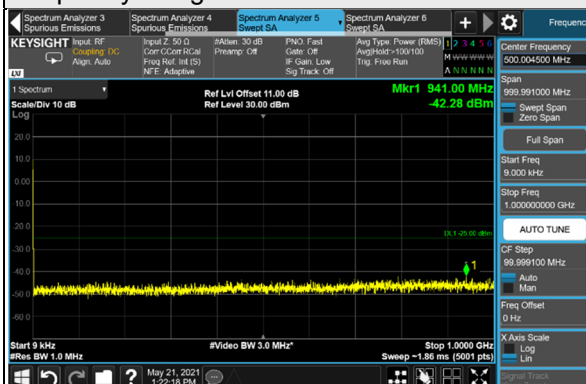

Channel 537000 (2685.00MHz)

Frequency Range : 9kHz ~ 1GHz

Frequency Range : 1GHz ~ 30GHz

\*The 9kHz signal over the limit is from Spectrum.

n41, Channel Bandwidth 15MHz

Channel 500700 (2503.50MHz)

Frequency Range : 9kHz ~ 1GHz