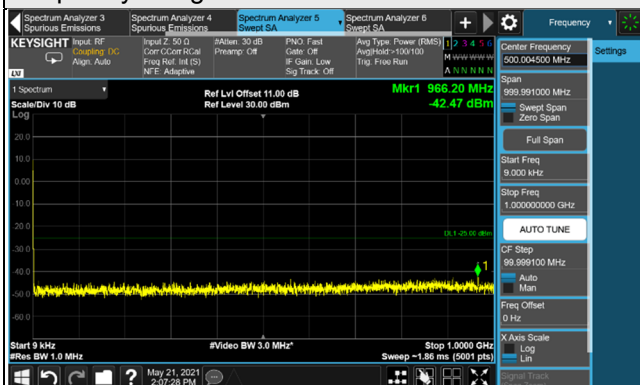

Channel 518598 (2592.99MHz)

Frequency Range : 9kHz ~ 1GHz

Frequency Range : 1GHz ~ 30GHz