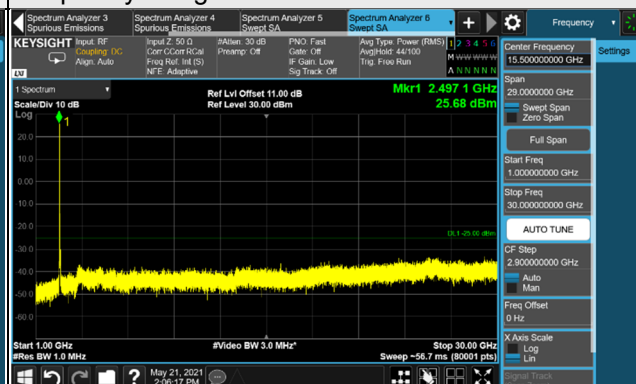

n41, Channel Bandwidth 40MHz

Channel 503202 (2516.01MHz)

Frequency Range : 9kHz ~ 1GHz

Frequency Range : 1GHz ~ 30GHz

Channel 518598 (2592.99MHz)

Frequency Range : 9kHz ~ 1GHz

Frequency Range : 1GHz ~ 30GHz

Channel 534000 (2670.00MHz)

Frequency Range : 9kHz ~ 1GHz

Frequency Range : 1GHz ~ 30GHz

*The 9kHz signal over the limit is from Spectrum.