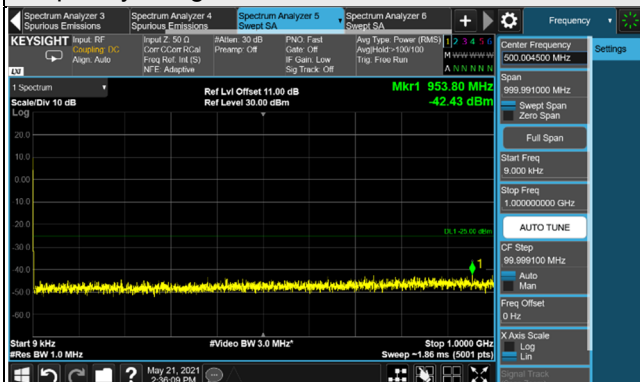

Frequency Range : 9kHz ~ 1GHz

Frequency Range : 1GHz ~ 30GHz

Channel 518598 (2592.99MHz)

Frequency Range : 9kHz ~ 1GHz

Frequency Range : 1GHz ~ 30GHz

Channel 534000 (2670.00MHz)

Frequency Range : 9kHz ~ 1GHz