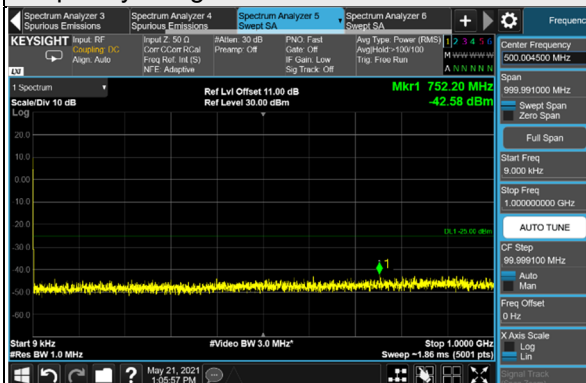

### 4.7.4 Test Results

n41, Channel Bandwidth 10MHz

Channel 500202 (2501.01MHz)

Frequency Range : 9kHz ~ 1GHz

Frequency Range : 1GHz ~ 30GHz

Channel 518598 (2592.99MHz)

Frequency Range : 9kHz ~ 1GHz

Frequency Range : 1GHz ~ 30GHz