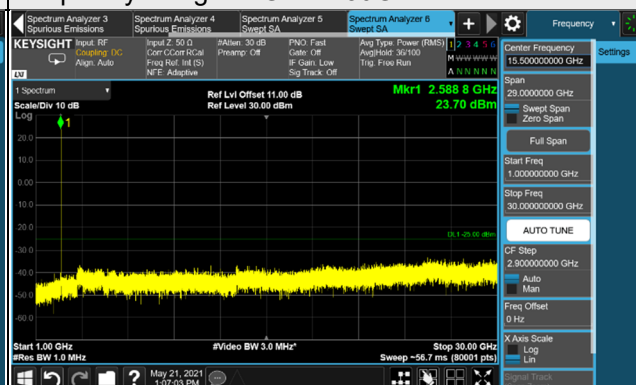

### 4.7.4 Test Results

n41, Channel Bandwidth 10MHz

Channel 500202 (2501.01MHz)

Frequency Range : 9kHz ~ 1GHz

Frequency Range : 1GHz ~ 30GHz

Channel 518598 (2592.99MHz)

Frequency Range : 9kHz ~ 1GHz

Frequency Range : 1GHz ~ 30GHz