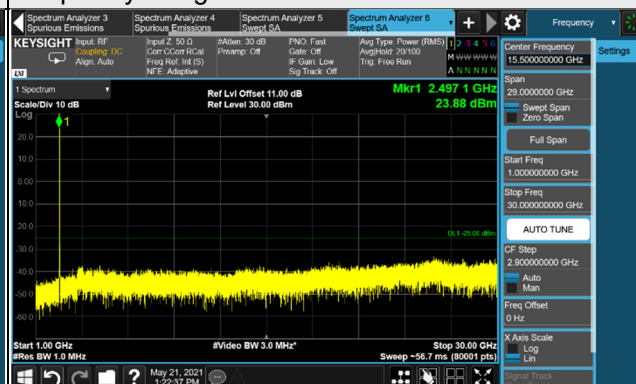

Frequency Range : 1GHz ~ 30GHz