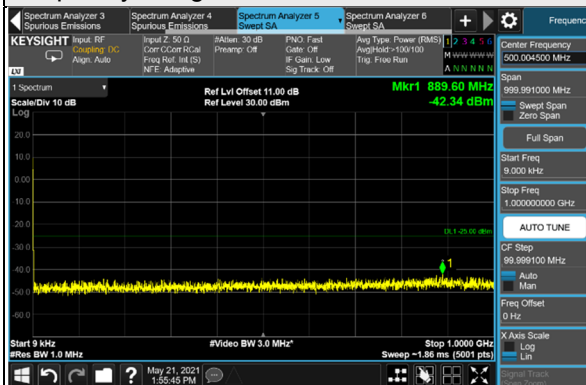

Channel 535998 (2679.99MHz)

Frequency Range : 9kHz ~ 1GHz