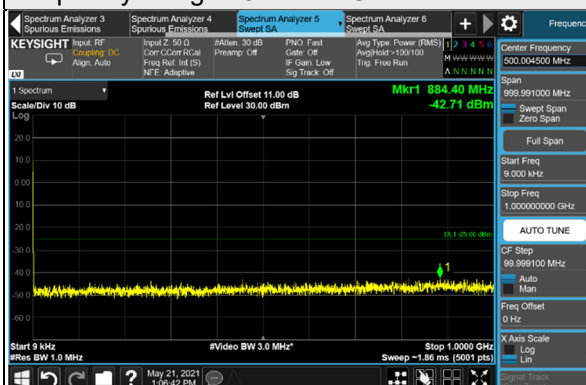

### 4.7.4 Test Results

n41, Channel Bandwidth 10MHz

Channel 500202 (2501.01MHz)

Frequency Range : 9kHz ~ 1GHz

Frequency Range : 1GHz ~ 30GHz

Channel 518598 (2592.99MHz)

Frequency Range : 9kHz ~ 1GHz

Frequency Range : 1GHz ~ 30GHz