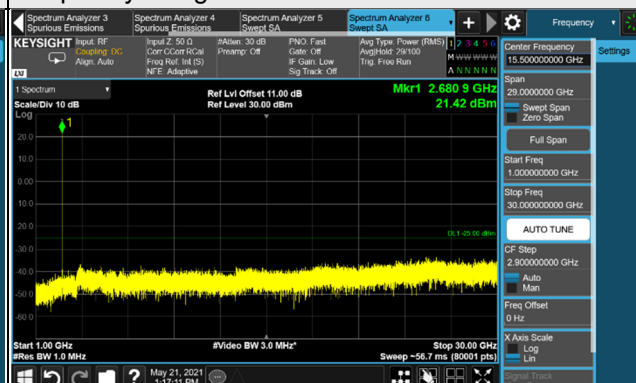

Frequency Range : 1GHz ~ 30GHz