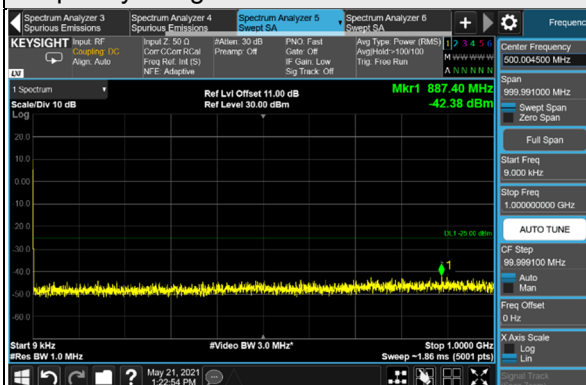

Channel 518598 (2592.99MHz)

Frequency Range : 9kHz ~ 1GHz