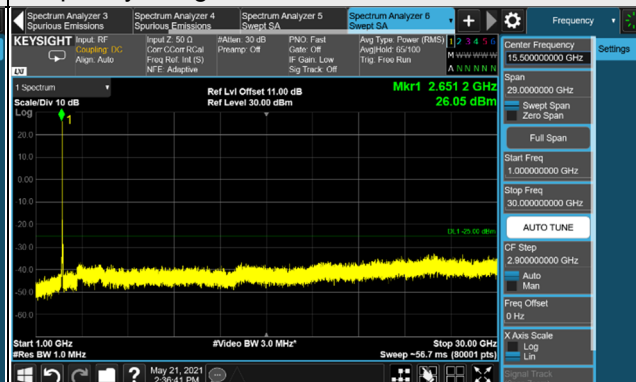

Frequency Range : 9kHz ~ 1GHz

Frequency Range : 1GHz ~ 30GHz

Channel 518598 (2592.99MHz)

Frequency Range : 9kHz ~ 1GHz

Frequency Range : 1GHz ~ 30GHz

Channel 534000 (2670.00MHz)

Frequency Range : 9kHz ~ 1GHz

Frequency Range : 1GHz ~ 30GHz

\*The 9kHz signal over the limit is from Spectrum.