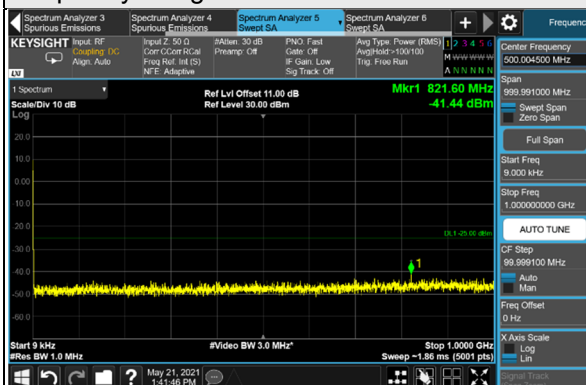

\*The 9kHz signal over the limit is from Spectrum.

n41, Channel Bandwidth 20MHz

Channel 501204 (2506.02MHz)

Frequency Range : 9kHz ~ 1GHz

Frequency Range : 1GHz ~ 30GHz

Channel 518598 (2592.99MHz)

Frequency Range : 9kHz ~ 1GHz