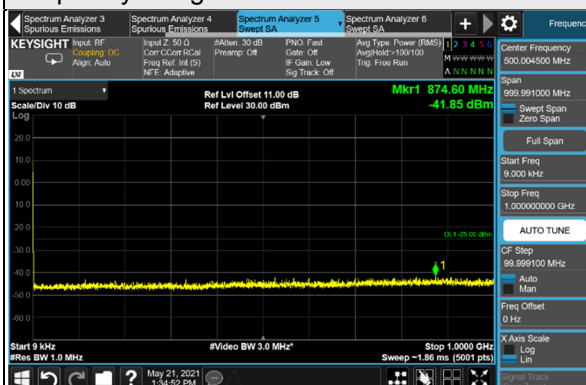

Frequency Range : 1GHz ~ 30GHz

Channel 518598 (2592.99MHz)

Frequency Range : 9kHz ~ 1GHz

Frequency Range : 1GHz ~ 30GHz

Channel 536496 (2682.48MHz)

Frequency Range : 9kHz ~ 1GHz

Frequency Range : 1GHz ~ 30GHz

\*The 9kHz signal over the limit is from Spectrum.

n41, Channel Bandwidth 20MHz

Channel 501204 (2506.02MHz)

Frequency Range : 9kHz ~ 1GHz

Frequency Range : 1GHz ~ 30GHz

Channel 518598 (2592.99MHz)

Frequency Range : 9kHz ~ 1GHz