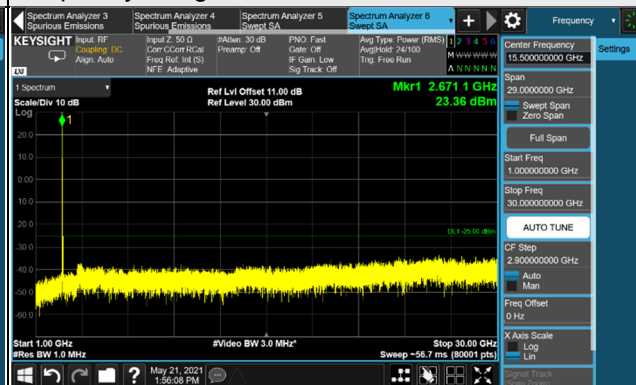

Frequency Range : 1GHz ~ 30GHz

Channel 535998 (2679.99MHz)

Frequency Range : 9kHz ~ 1GHz

Frequency Range : 1GHz ~ 30GHz

\*The 9kHz signal over the limit is from Spectrum.

n41, Channel Bandwidth 40MHz

Channel 503202 (2516.01MHz)