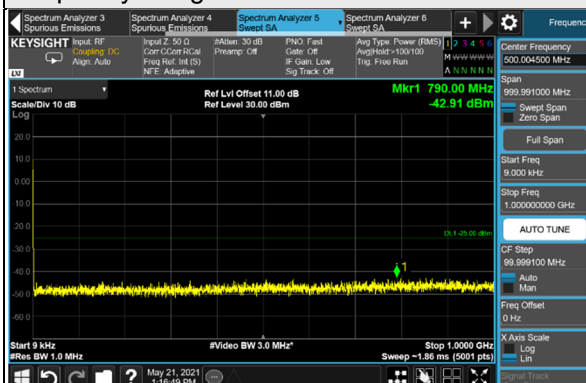

Channel 537000 (2685.00MHz)

Frequency Range : 9kHz ~ 1GHz