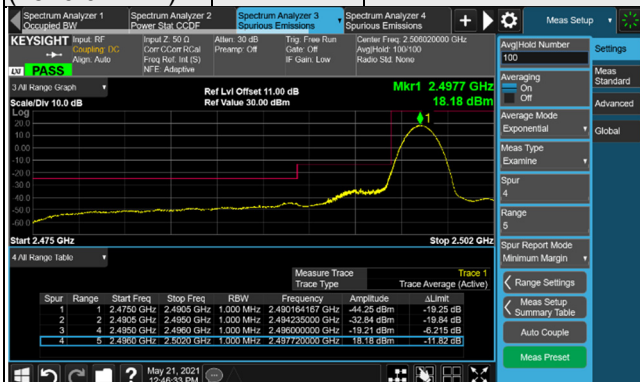

n41, Channel Bandwidth 100MHz

Channel 509202  
(2546.01MHz)

$\pi/2$  BPSK

1 RB / 0 RB Offset

Channel 528000  
(2640.00MHz)

$\pi/2$  BPSK

1 RB / 272 RB Offset

Channel 509202  
(2546.01MHz)

$\pi/2$  BPSK

273 RB / 0 RB Offset

Channel 528000  
(2640.00MHz)

$\pi/2$  BPSK

273 RB / 0 RB Offset

n66, Channel Bandwidth 5MHz

Channel 342500  
(1712.5MHz)

QPSK