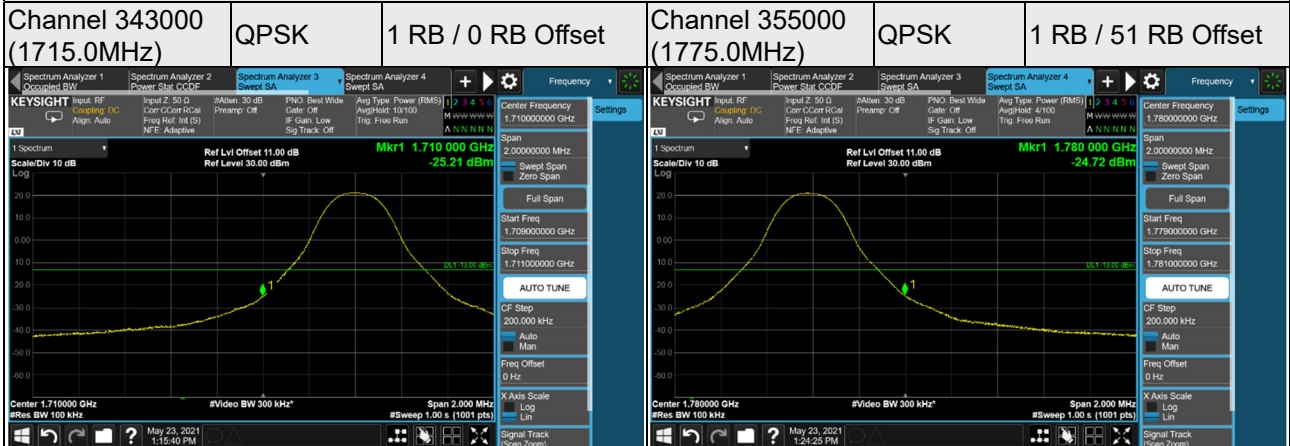

n66, Channel Bandwidth 10MHz