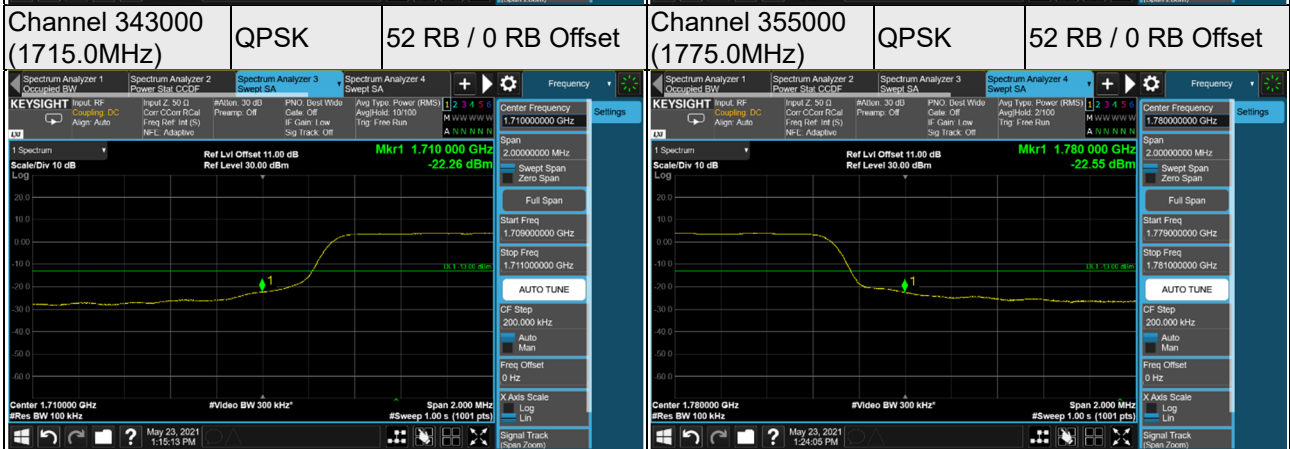

n66, Channel Bandwidth 10MHz