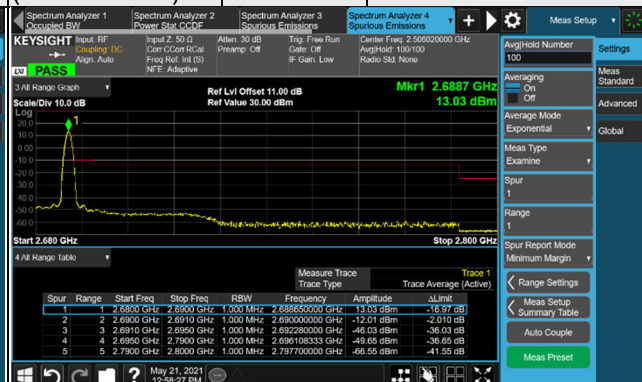

n41, Channel Bandwidth 100MHz

Channel 509202  
(2546.01MHz)

$\pi/2$  BPSK

1 RB / 0 RB Offset

Channel 528000  
(2640.00MHz)

$\pi/2$  BPSK

1 RB / 272 RB Offset

Channel 509202  
(2546.01MHz)

$\pi/2$  BPSK

273 RB / 0 RB Offset

Channel 528000  
(2640.00MHz)

$\pi/2$  BPSK

273 RB / 0 RB Offset

n66, Channel Bandwidth 5MHz

Channel 342500  
(1712.5MHz)

QPSK