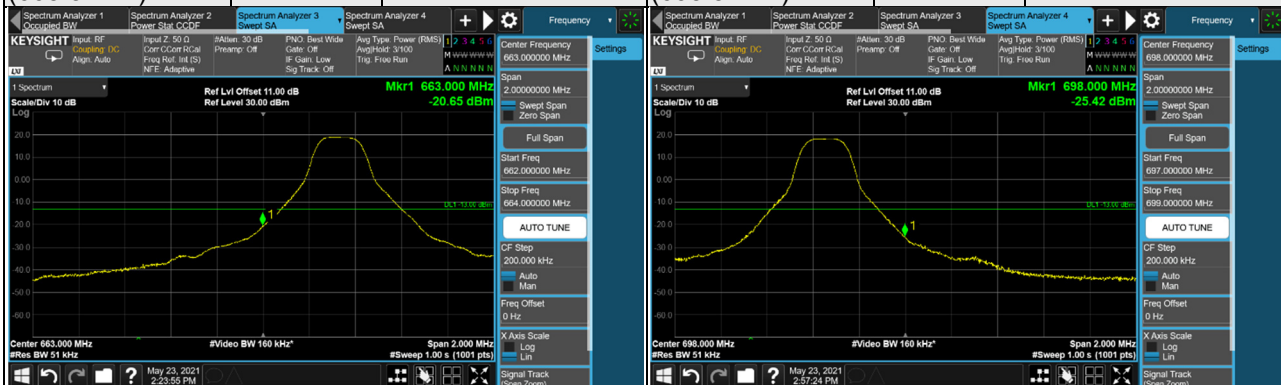

n71, Channel Bandwidth 5MHz

Channel 133100 (665.5MHz)	QPSK	1 RB / 0 RB Offset	Channel 139100 (695.5MHz)	QPSK	1 RB / 24 RB Offset