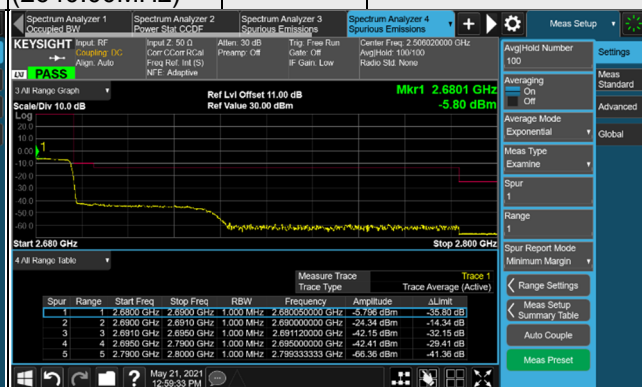

n41, Channel Bandwidth 100MHz

Channel 509202  
(2546.01MHz)

$\pi/2$  BPSK

1 RB / 0 RB Offset

Channel 528000  
(2640.00MHz)

$\pi/2$  BPSK

1 RB / 272 RB Offset

Channel 509202  
(2546.01MHz)

$\pi/2$  BPSK

273 RB / 0 RB Offset

Channel 528000  
(2640.00MHz)

$\pi/2$  BPSK

273 RB / 0 RB Offset

n66, Channel Bandwidth 5MHz

Channel 342500  
(1712.5MHz)

QPSK

1 RB / 0 RB Offset

Channel 355500  
(1777.5MHz)

QPSK

1 RB / 24 RB Offset

Channel 342500  
(1712.5MHz)

QPSK

25 RB / 0 RB Offset

Channel 355500  
(1777.5MHz)