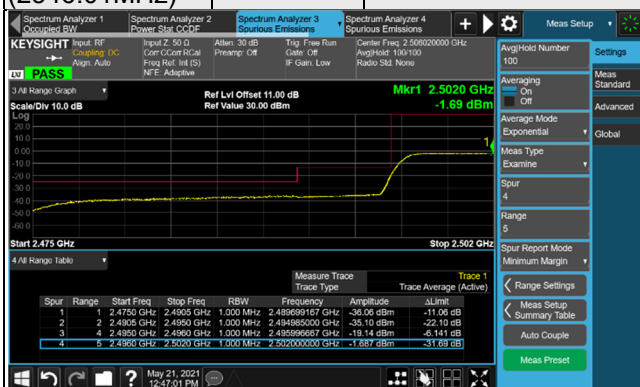

n41, Channel Bandwidth 100MHz

Channel 509202  
(2546.01MHz)

$\pi/2$  BPSK

1 RB / 0 RB Offset

Channel 528000  
(2640.00MHz)

$\pi/2$  BPSK

1 RB / 272 RB Offset

Channel 509202  
(2546.01MHz)

$\pi/2$  BPSK

273 RB / 0 RB Offset

Channel 528000  
(2640.00MHz)

$\pi/2$  BPSK

273 RB / 0 RB Offset

n66, Channel Bandwidth 5MHz

Channel 342500  
(1712.5MHz)

QPSK