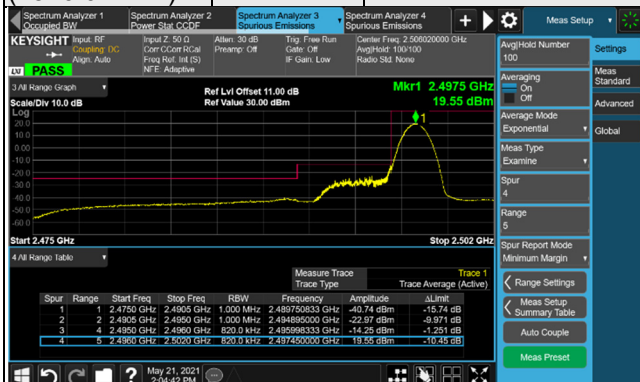

n41, Channel Bandwidth 40MHz

Channel 503202
(2516.01MHz)

$\pi/2$ BPSK

1 RB / 0 RB Offset

Channel 534000
(2670.00MHz)

$\pi/2$ BPSK

1 RB / 105 RB Offset

Channel 503202
(2516.01MHz)

$\pi/2$ BPSK

106 RB / 0 RB Offset

Channel 534000
(2670.00MHz)

$\pi/2$ BPSK

106 RB / 0 RB Offset

n41, Channel Bandwidth 50MHz

Channel 504204 (2521.02MHz) $\pi/2$ BPSK 1 RB / 0 RB Offset

Channel 532998 (2664.99MHz) $\pi/2$ BPSK 1 RB / 132 RB Offset