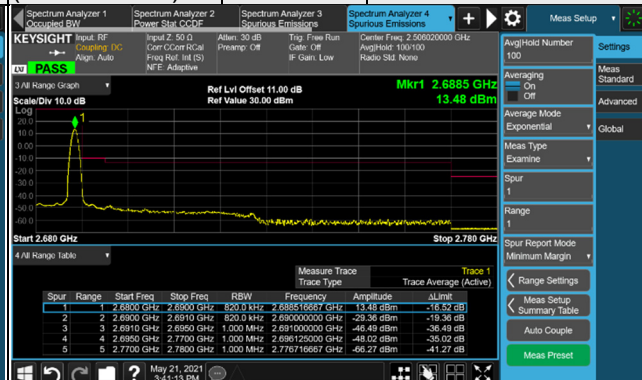

$\pi/2$ BPSK

106 RB / 0 RB Offset

Channel 534000
(2670.00MHz)

$\pi/2$ BPSK

106 RB / 0 RB Offset

n41, Channel Bandwidth 50MHz

Channel 504204 (2521.02MHz) $\pi/2$ BPSK 1 RB / 0 RB Offset

Channel 532998 (2664.99MHz) $\pi/2$ BPSK 1 RB / 132 RB Offset

Channel 504204 (2521.02MHz) $\pi/2$ BPSK 133 RB / 0 RB Offset

Channel 532998 (2664.99MHz) $\pi/2$ BPSK 133 RB / 0 RB Offset

n41, Channel Bandwidth 60MHz

Channel 505200 (2526.00MHz) $\pi/2$ BPSK 1 RB / 0 RB Offset

Channel 531996 (2659.98MHz) $\pi/2$ BPSK 1 RB / 161 RB Offset

Channel 505200 (2526.00MHz) $\pi/2$ BPSK 162 RB / 0 RB Offset

Channel 531996 (2659.98MHz) $\pi/2$ BPSK 162 RB / 0 RB Offset

n41, Channel Bandwidth 80MHz

Channel 507204 (2536.02MHz) $\pi/2$ BPSK 1 RB / 0 RB Offset

Channel 529998 (2649.99MHz) $\pi/2$ BPSK 1 RB / 216 RB Offset

Channel 507204 (2536.02MHz) $\pi/2$ BPSK 217 RB / 0 RB Offset

Channel 529998 (2649.99MHz) $\pi/2$ BPSK 217 RB / 0 RB Offset