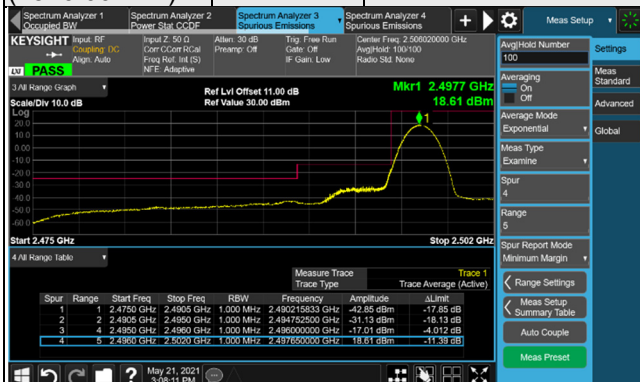

$\pi/2$ BPSK

106 RB / 0 RB Offset

Channel 534000
(2670.00MHz)

$\pi/2$ BPSK

106 RB / 0 RB Offset

n41, Channel Bandwidth 50MHz

Channel 504204 (2521.02MHz) $\pi/2$ BPSK 1 RB / 0 RB Offset

Channel 532998 (2664.99MHz) $\pi/2$ BPSK 1 RB / 132 RB Offset

Channel 504204 (2521.02MHz) $\pi/2$ BPSK 133 RB / 0 RB Offset

Channel 532998 (2664.99MHz) $\pi/2$ BPSK 133 RB / 0 RB Offset

n41, Channel Bandwidth 60MHz

Channel 505200 (2526.00MHz) $\pi/2$ BPSK 1 RB / 0 RB Offset

Channel 531996 (2659.98MHz) $\pi/2$ BPSK 1 RB / 161 RB Offset

Channel 505200 (2526.00MHz) $\pi/2$ BPSK 162 RB / 0 RB Offset

Channel 531996 (2659.98MHz) $\pi/2$ BPSK 162 RB / 0 RB Offset

n41, Channel Bandwidth 80MHz