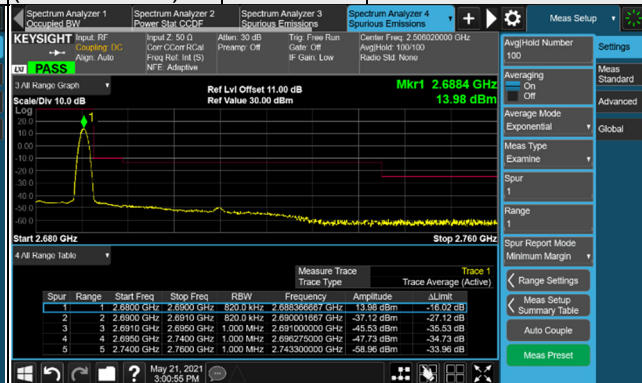

$\pi/2$ BPSK

106 RB / 0 RB Offset

Channel 534000
(2670.00MHz)

$\pi/2$ BPSK

106 RB / 0 RB Offset

n41, Channel Bandwidth 50MHz

Channel 504204 (2521.02MHz) $\pi/2$ BPSK 1 RB / 0 RB Offset

Channel 532998 (2664.99MHz) $\pi/2$ BPSK 1 RB / 132 RB Offset

Channel 504204 (2521.02MHz) $\pi/2$ BPSK 133 RB / 0 RB Offset

Channel 532998 (2664.99MHz) $\pi/2$ BPSK 133 RB / 0 RB Offset

n41, Channel Bandwidth 60MHz

Channel 505200 (2526.00MHz) $\pi/2$ BPSK 1 RB / 0 RB Offset