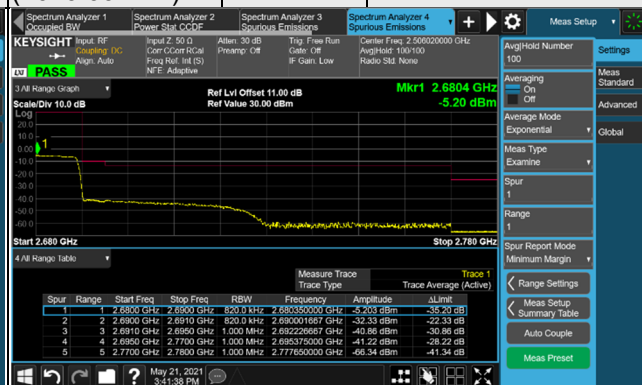

Channel 531996 (2659.98MHz) $\pi/2$ BPSK 1 RB / 161 RB Offset

Channel 505200 (2526.00MHz) $\pi/2$ BPSK 162 RB / 0 RB Offset

Channel 531996 (2659.98MHz) $\pi/2$ BPSK 162 RB / 0 RB Offset

n41, Channel Bandwidth 80MHz

Channel 507204 (2536.02MHz) $\pi/2$ BPSK 1 RB / 0 RB Offset

Channel 529998 (2649.99MHz) $\pi/2$ BPSK 1 RB / 216 RB Offset

Channel 507204 (2536.02MHz) $\pi/2$ BPSK 217 RB / 0 RB Offset

Channel 529998 (2649.99MHz) $\pi/2$ BPSK 217 RB / 0 RB Offset

n41, Channel Bandwidth 90MHz

Channel 508200
(2541.00MHz)

$\pi/2$ BPSK

1 RB / 0 RB Offset

Channel 528996
(2644.98MHz)

$\pi/2$ BPSK

1 RB / 244 RB Offset

Channel 508200
(2541.00MHz)