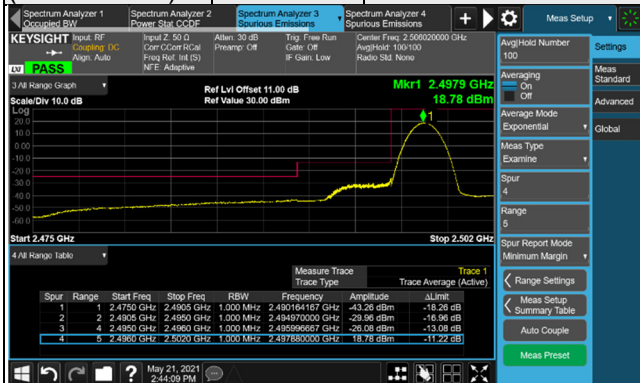

n41, Channel Bandwidth 40MHz

Channel 503202
(2516.01MHz)

$\pi/2$ BPSK

1 RB / 0 RB Offset

Channel 534000
(2670.00MHz)

$\pi/2$ BPSK

1 RB / 105 RB Offset

Channel 503202
(2516.01MHz)

$\pi/2$ BPSK

106 RB / 0 RB Offset

Channel 534000
(2670.00MHz)

$\pi/2$ BPSK

106 RB / 0 RB Offset

n41, Channel Bandwidth 50MHz

Channel 504204 (2521.02MHz) $\pi/2$ BPSK 1 RB / 0 RB Offset

Channel 532998 (2664.99MHz) $\pi/2$ BPSK 1 RB / 132 RB Offset

Channel 504204 (2521.02MHz) $\pi/2$ BPSK 133 RB / 0 RB Offset

Channel 532998 (2664.99MHz) $\pi/2$ BPSK 133 RB / 0 RB Offset

n41, Channel Bandwidth 60MHz

Channel 505200 (2526.00MHz) $\pi/2$ BPSK 1 RB / 0 RB Offset