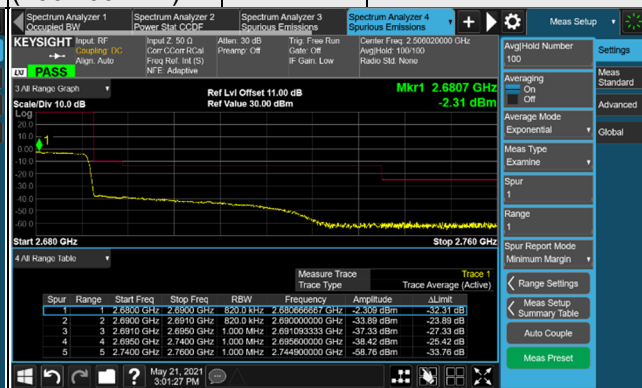

n41, Channel Bandwidth 40MHz

Channel 503202
(2516.01MHz)

$\pi/2$ BPSK

1 RB / 0 RB Offset

Channel 534000
(2670.00MHz)

$\pi/2$ BPSK

1 RB / 105 RB Offset

Channel 503202
(2516.01MHz)

$\pi/2$ BPSK

106 RB / 0 RB Offset

Channel 534000
(2670.00MHz)

$\pi/2$ BPSK

106 RB / 0 RB Offset

n41, Channel Bandwidth 50MHz

Channel 504204 (2521.02MHz) $\pi/2$ BPSK 1 RB / 0 RB Offset

Channel 532998 (2664.99MHz) $\pi/2$ BPSK 1 RB / 132 RB Offset

Channel 504204 (2521.02MHz) $\pi/2$ BPSK 133 RB / 0 RB Offset

Channel 532998 (2664.99MHz) $\pi/2$ BPSK 133 RB / 0 RB Offset

n41, Channel Bandwidth 60MHz

Channel 505200 (2526.00MHz) $\pi/2$ BPSK 1 RB / 0 RB Offset