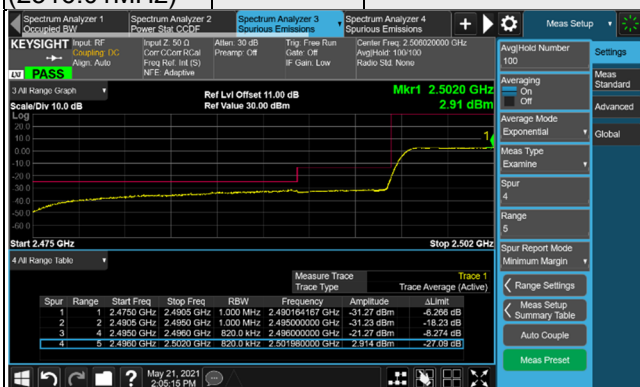

n41, Channel Bandwidth 40MHz

Channel 503202
(2516.01MHz)

$\pi/2$ BPSK

1 RB / 0 RB Offset

Channel 534000
(2670.00MHz)

$\pi/2$ BPSK

1 RB / 105 RB Offset

Channel 503202
(2516.01MHz)

$\pi/2$ BPSK

106 RB / 0 RB Offset

Channel 534000
(2670.00MHz)

$\pi/2$ BPSK

106 RB / 0 RB Offset

n41, Channel Bandwidth 50MHz

Channel 504204 (2521.02MHz) $\pi/2$ BPSK 1 RB / 0 RB Offset

Channel 532998 (2664.99MHz) $\pi/2$ BPSK 1 RB / 132 RB Offset

Channel 504204 (2521.02MHz) $\pi/2$ BPSK 133 RB / 0 RB Offset

Channel 532998 (2664.99MHz) $\pi/2$ BPSK 133 RB / 0 RB Offset

n41, Channel Bandwidth 60MHz

Channel 505200 (2526.00MHz) $\pi/2$ BPSK 1 RB / 0 RB Offset