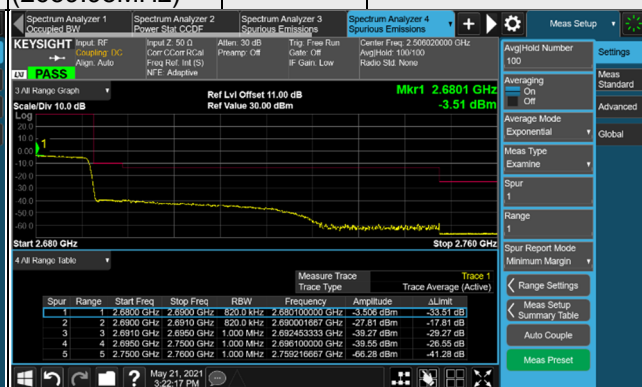

$\pi/2$ BPSK

106 RB / 0 RB Offset

Channel 534000
(2670.00MHz)

$\pi/2$ BPSK

106 RB / 0 RB Offset

n41, Channel Bandwidth 50MHz

Channel 504204 (2521.02MHz) $\pi/2$ BPSK 1 RB / 0 RB Offset

Channel 532998 (2664.99MHz) $\pi/2$ BPSK 1 RB / 132 RB Offset

Channel 504204 (2521.02MHz) $\pi/2$ BPSK 133 RB / 0 RB Offset

Channel 532998 (2664.99MHz) $\pi/2$ BPSK 133 RB / 0 RB Offset

n41, Channel Bandwidth 60MHz

Channel 505200 (2526.00MHz) $\pi/2$ BPSK 1 RB / 0 RB Offset

Channel 531996 (2659.98MHz) $\pi/2$ BPSK 1 RB / 161 RB Offset

Channel 505200 (2526.00MHz) $\pi/2$ BPSK 162 RB / 0 RB Offset

Channel 531996 (2659.98MHz) $\pi/2$ BPSK 162 RB / 0 RB Offset

n41, Channel Bandwidth 80MHz

Channel 507204 (2536.02MHz) $\pi/2$ BPSK 1 RB / 0 RB Offset

Channel 529998 (2649.99MHz) $\pi/2$ BPSK 1 RB / 216 RB Offset

Channel 507204 (2536.02MHz) $\pi/2$ BPSK 217 RB / 0 RB Offset

Channel 529998 (2649.99MHz) $\pi/2$ BPSK 217 RB / 0 RB Offset