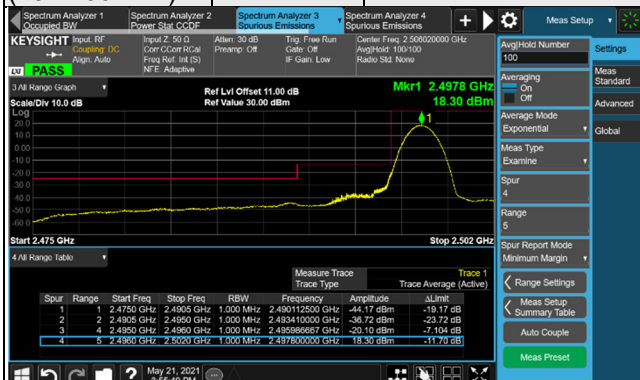

Channel 507204 (2536.02MHz) $\pi/2$ BPSK 1 RB / 0 RB Offset

Channel 529998 (2649.99MHz) $\pi/2$ BPSK 1 RB / 216 RB Offset

Channel 507204 (2536.02MHz) $\pi/2$ BPSK 217 RB / 0 RB Offset

Channel 529998 (2649.99MHz) $\pi/2$ BPSK 217 RB / 0 RB Offset

n41, Channel Bandwidth 90MHz

Channel 508200
(2541.00MHz)

$\pi/2$ BPSK

1 RB / 0 RB Offset

Channel 528996
(2644.98MHz)

$\pi/2$ BPSK

1 RB / 244 RB Offset

Channel 508200
(2541.00MHz)

$\pi/2$ BPSK

245 RB / 0 RB Offset

Channel 528996
(2644.98MHz)

$\pi/2$ BPSK

245 RB / 0 RB Offset