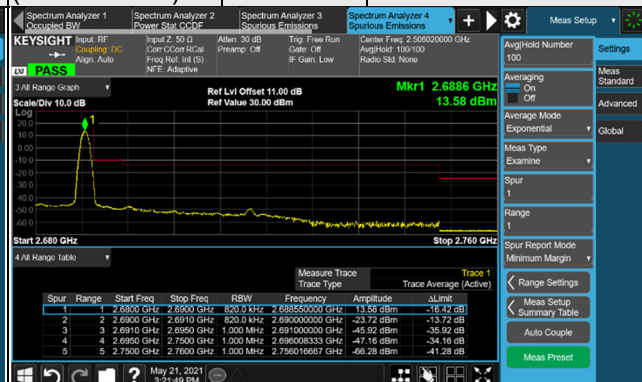

$\pi/2$ BPSK

106 RB / 0 RB Offset

Channel 534000
(2670.00MHz)

$\pi/2$ BPSK

106 RB / 0 RB Offset

n41, Channel Bandwidth 50MHz

Channel 504204 (2521.02MHz) $\pi/2$ BPSK 1 RB / 0 RB Offset

Channel 532998 (2664.99MHz) $\pi/2$ BPSK 1 RB / 132 RB Offset

Channel 504204 (2521.02MHz) $\pi/2$ BPSK 133 RB / 0 RB Offset

Channel 532998 (2664.99MHz) $\pi/2$ BPSK 133 RB / 0 RB Offset

n41, Channel Bandwidth 60MHz

Channel 505200 (2526.00MHz) $\pi/2$ BPSK 1 RB / 0 RB Offset

Channel 531996 (2659.98MHz) $\pi/2$ BPSK 1 RB / 161 RB Offset

Channel 505200 (2526.00MHz) $\pi/2$ BPSK 162 RB / 0 RB Offset

Channel 531996 (2659.98MHz) $\pi/2$ BPSK 162 RB / 0 RB Offset

n41, Channel Bandwidth 80MHz