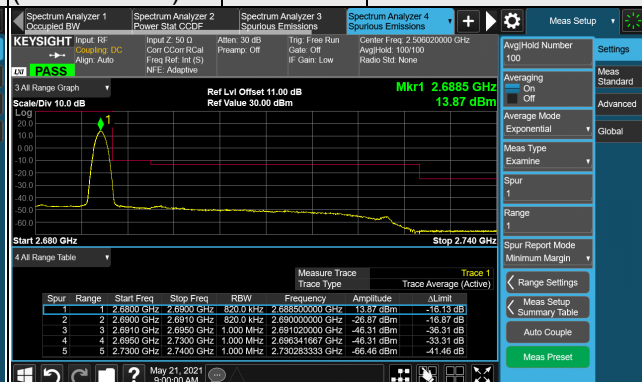

n41, Channel Bandwidth 40MHz

Channel 503202
(2516.01MHz)

$\pi/2$ BPSK

1 RB / 0 RB Offset

Channel 534000
(2670.00MHz)

$\pi/2$ BPSK

1 RB / 105 RB Offset

Channel 503202
(2516.01MHz)

$\pi/2$ BPSK

106 RB / 0 RB Offset

Channel 534000
(2670.00MHz)

$\pi/2$ BPSK

106 RB / 0 RB Offset

n41, Channel Bandwidth 50MHz

Channel 504204 (2521.02MHz) $\pi/2$ BPSK 1 RB / 0 RB Offset

Channel 532998 (2664.99MHz) $\pi/2$ BPSK 1 RB / 132 RB Offset

Channel 504204 (2521.02MHz) $\pi/2$ BPSK 133 RB / 0 RB Offset

Channel 532998 (2664.99MHz) $\pi/2$ BPSK 133 RB / 0 RB Offset

n41, Channel Bandwidth 60MHz

Channel 505200 (2526.00MHz) $\pi/2$ BPSK 1 RB / 0 RB Offset