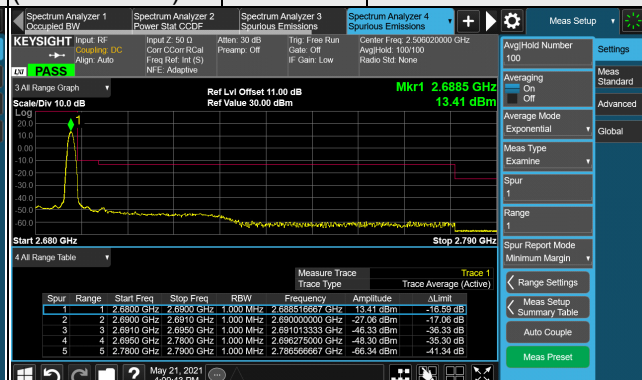

Channel 507204 (2536.02MHz) $\pi/2$ BPSK 1 RB / 0 RB Offset

Channel 529998 (2649.99MHz) $\pi/2$ BPSK 1 RB / 216 RB Offset

Channel 507204 (2536.02MHz) $\pi/2$ BPSK 217 RB / 0 RB Offset

Channel 529998 (2649.99MHz) $\pi/2$ BPSK 217 RB / 0 RB Offset

n41, Channel Bandwidth 90MHz

Channel 508200
(2541.00MHz)

$\pi/2$ BPSK

1 RB / 0 RB Offset

Channel 528996
(2644.98MHz)

$\pi/2$ BPSK

1 RB / 244 RB Offset

Channel 508200
(2541.00MHz)

$\pi/2$ BPSK

245 RB / 0 RB Offset

Channel 528996
(2644.98MHz)

$\pi/2$ BPSK

245 RB / 0 RB Offset