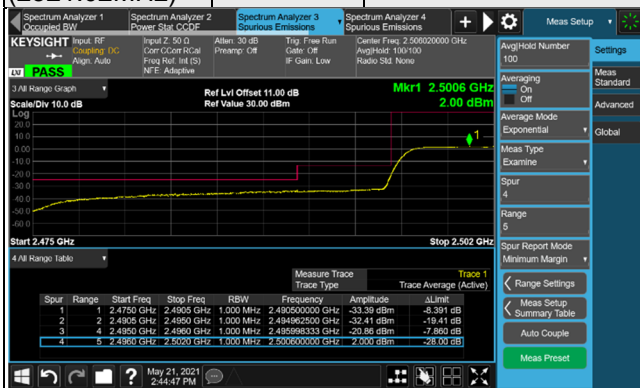

n41, Channel Bandwidth 40MHz

Channel 503202
(2516.01MHz)

$\pi/2$ BPSK

1 RB / 0 RB Offset

Channel 534000
(2670.00MHz)

$\pi/2$ BPSK

1 RB / 105 RB Offset

Channel 503202
(2516.01MHz)

$\pi/2$ BPSK

106 RB / 0 RB Offset

Channel 534000
(2670.00MHz)

$\pi/2$ BPSK

106 RB / 0 RB Offset

n41, Channel Bandwidth 50MHz

Channel 504204 (2521.02MHz) $\pi/2$ BPSK 1 RB / 0 RB Offset

Channel 532998 (2664.99MHz) $\pi/2$ BPSK 1 RB / 132 RB Offset

Channel 504204 (2521.02MHz) $\pi/2$ BPSK 133 RB / 0 RB Offset

Channel 532998 (2664.99MHz) $\pi/2$ BPSK 133 RB / 0 RB Offset

n41, Channel Bandwidth 60MHz

Channel 505200 (2526.00MHz) $\pi/2$ BPSK 1 RB / 0 RB Offset