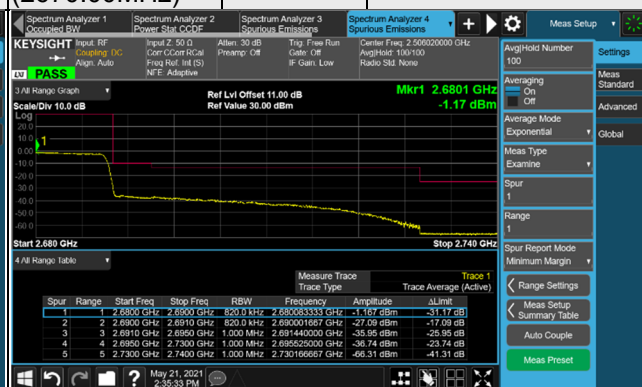

n41, Channel Bandwidth 40MHz

Channel 503202
(2516.01MHz)

$\pi/2$ BPSK

1 RB / 0 RB Offset

Channel 534000
(2670.00MHz)

$\pi/2$ BPSK

1 RB / 105 RB Offset

Channel 503202
(2516.01MHz)

$\pi/2$ BPSK

106 RB / 0 RB Offset

Channel 534000
(2670.00MHz)

$\pi/2$ BPSK

106 RB / 0 RB Offset

n41, Channel Bandwidth 50MHz

Channel 504204 (2521.02MHz) $\pi/2$ BPSK 1 RB / 0 RB Offset

Channel 532998 (2664.99MHz) $\pi/2$ BPSK 1 RB / 132 RB Offset

Channel 504204 (2521.02MHz) $\pi/2$ BPSK 133 RB / 0 RB Offset

Channel 532998 (2664.99MHz) $\pi/2$ BPSK 133 RB / 0 RB Offset

n41, Channel Bandwidth 60MHz

Channel 505200 (2526.00MHz) $\pi/2$ BPSK 1 RB / 0 RB Offset

Channel 531996 (2659.98MHz) $\pi/2$ BPSK 1 RB / 161 RB Offset

Channel 505200 (2526.00MHz) $\pi/2$ BPSK 162 RB / 0 RB Offset

Channel 531996 (2659.98MHz) $\pi/2$ BPSK 162 RB / 0 RB Offset

n41, Channel Bandwidth 80MHz