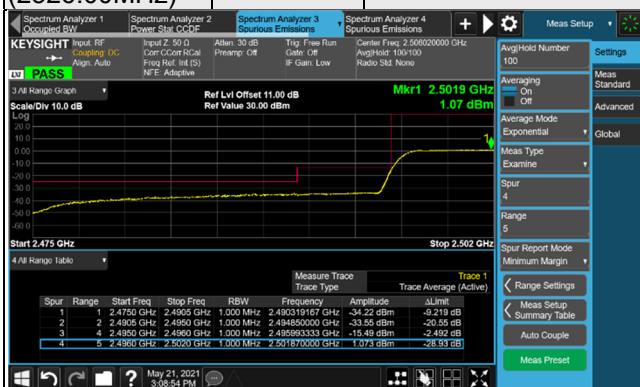

$\pi/2$ BPSK

106 RB / 0 RB Offset

Channel 534000
(2670.00MHz)

$\pi/2$ BPSK

106 RB / 0 RB Offset

n41, Channel Bandwidth 50MHz

Channel 504204 (2521.02MHz) $\pi/2$ BPSK 1 RB / 0 RB Offset

Channel 532998 (2664.99MHz) $\pi/2$ BPSK 1 RB / 132 RB Offset

Channel 504204 (2521.02MHz) $\pi/2$ BPSK 133 RB / 0 RB Offset

Channel 532998 (2664.99MHz) $\pi/2$ BPSK 133 RB / 0 RB Offset

n41, Channel Bandwidth 60MHz

Channel 505200 (2526.00MHz) $\pi/2$ BPSK 1 RB / 0 RB Offset

Channel 531996 (2659.98MHz) $\pi/2$ BPSK 1 RB / 161 RB Offset

Channel 505200 (2526.00MHz) $\pi/2$ BPSK 162 RB / 0 RB Offset

Channel 531996 (2659.98MHz) $\pi/2$ BPSK 162 RB / 0 RB Offset

n41, Channel Bandwidth 80MHz