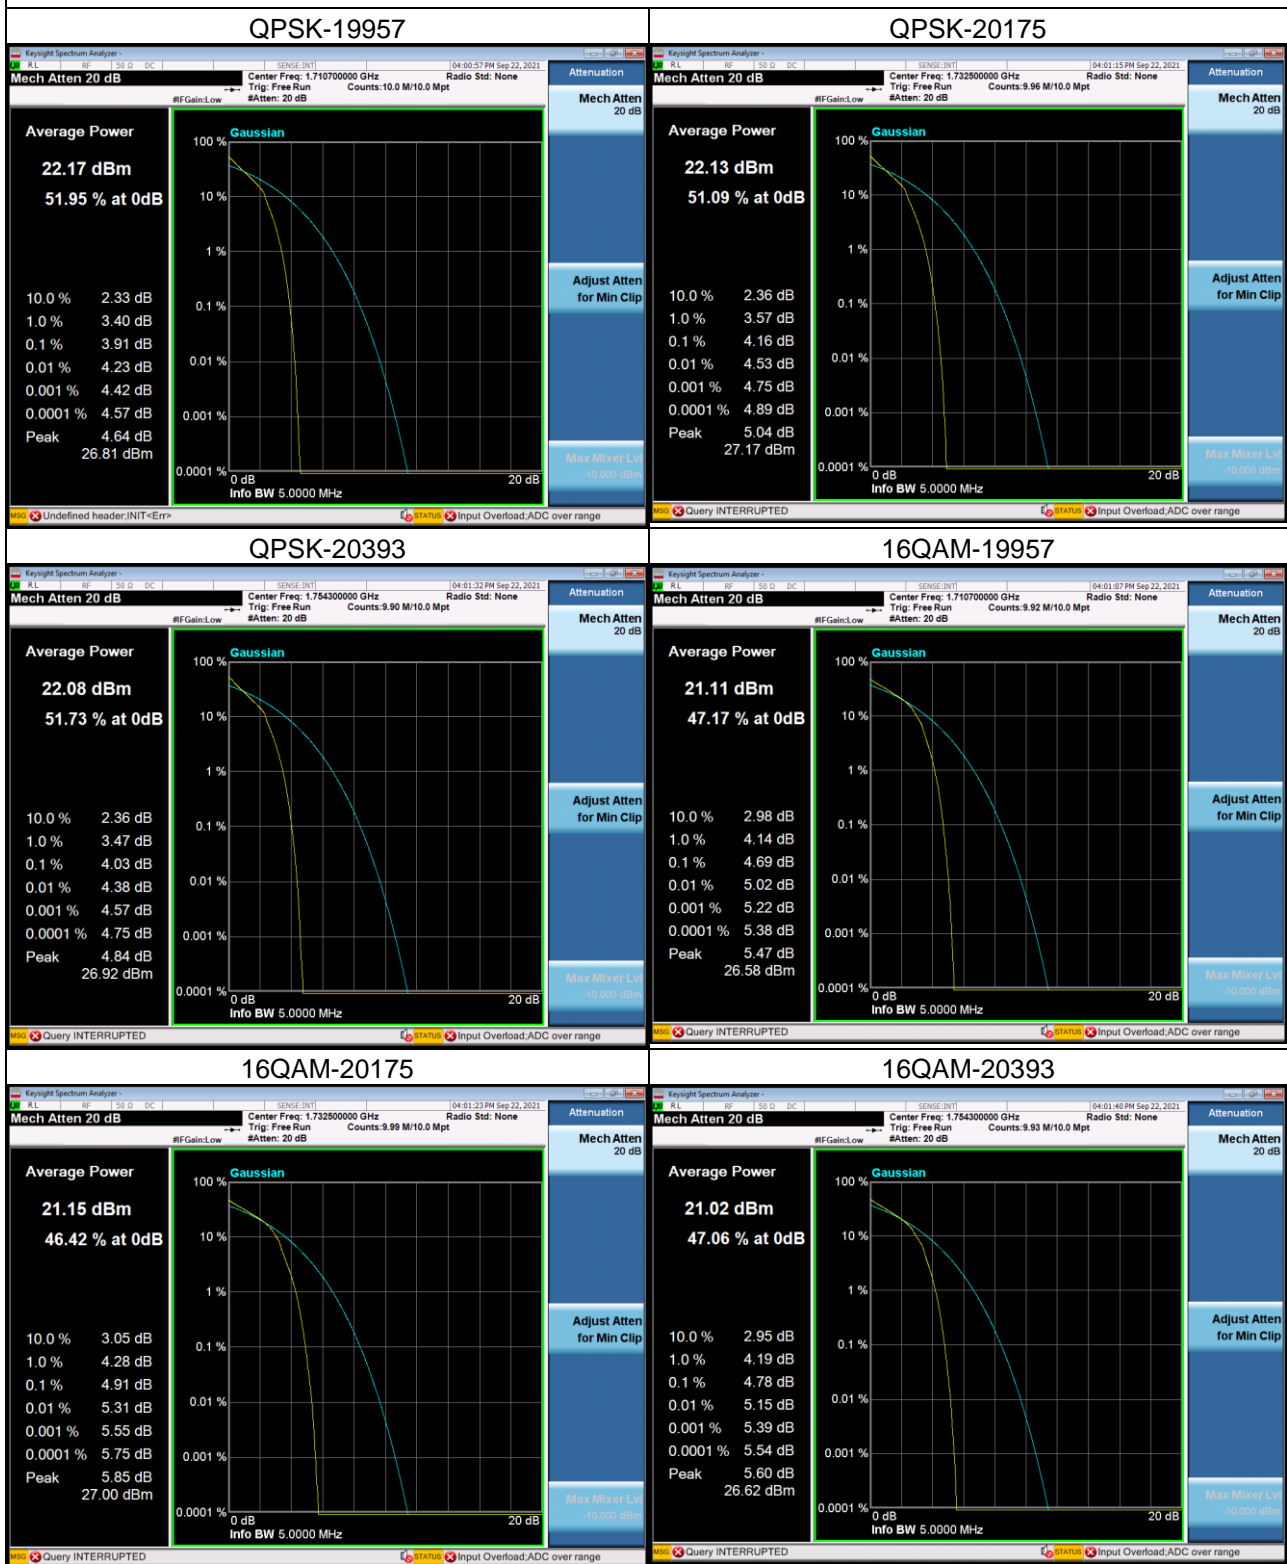

LTE Band 4_1.4M Spectrum Plot

LTE Band 4_3M Spectrum Plot

LTE Band 4_5M Spectrum Plot

QPSK-19975

QPSK-20175

QPSK-20375

16QAM-19975

16QAM-20175

16QAM-20375

LTE Band 4_10M Spectrum Plot

LTE Band 4_15M Spectrum Plot

LTE Band 4_20M Spectrum Plot

QPSK-20050

QPSK-20175

QPSK-20300

16QAM-20050

16QAM-20175

16QAM-20300

LTE Band 12_1.4M Spectrum Plot

LTE Band 12_3M Spectrum Plot

LTE Band 12_5M Spectrum Plot