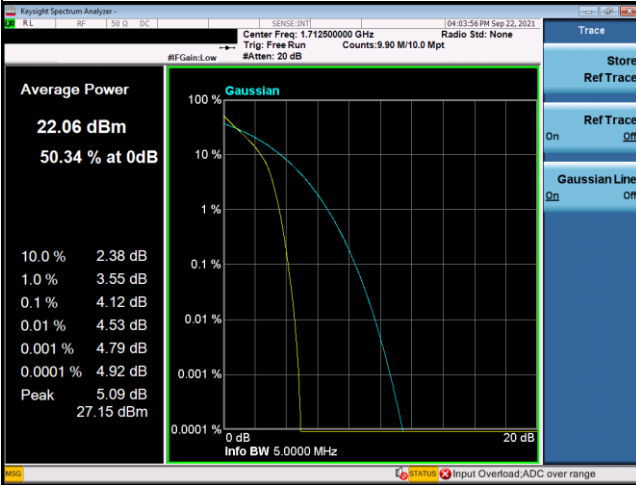

LTE Band 4_1.4M Spectrum Plot

LTE Band 4_3M Spectrum Plot

LTE Band 4_5M Spectrum Plot

QPSK-19975

QPSK-20175

QPSK-20375

16QAM-19975

16QAM-20175

16QAM-20375

LTE Band 4_10M Spectrum Plot

LTE Band 4_15M Spectrum Plot

LTE Band 4_20M Spectrum Plot

QPSK-20050

QPSK-20175

QPSK-20300

16QAM-20050