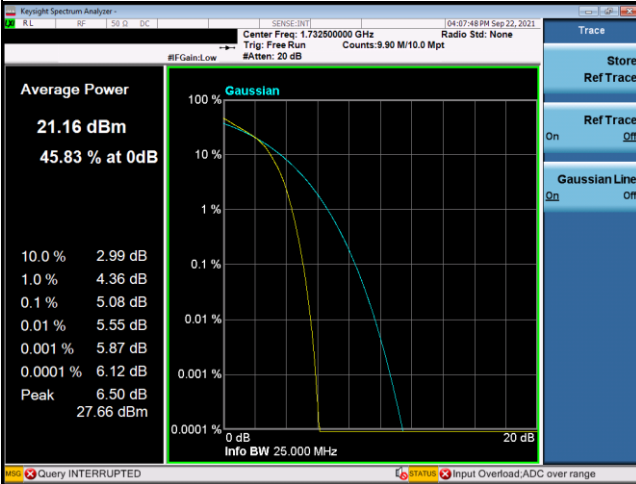

16QAM-20175