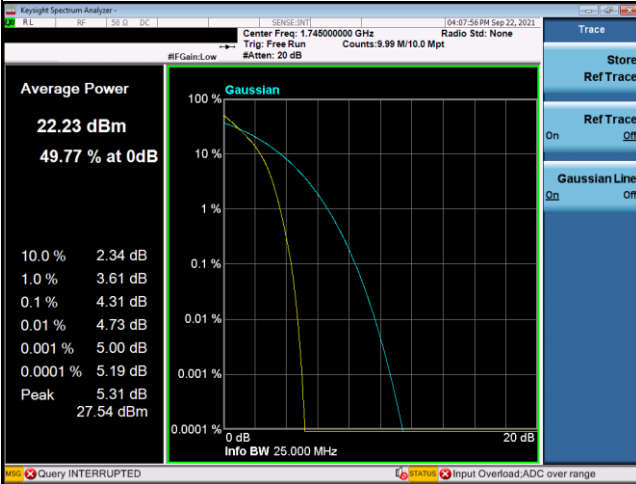

16QAM-20375

LTE Band 4_10M Spectrum Plot

LTE Band 4_15M Spectrum Plot

LTE Band 4_20M Spectrum Plot

QPSK-20050

QPSK-20175

QPSK-20300

16QAM-20050