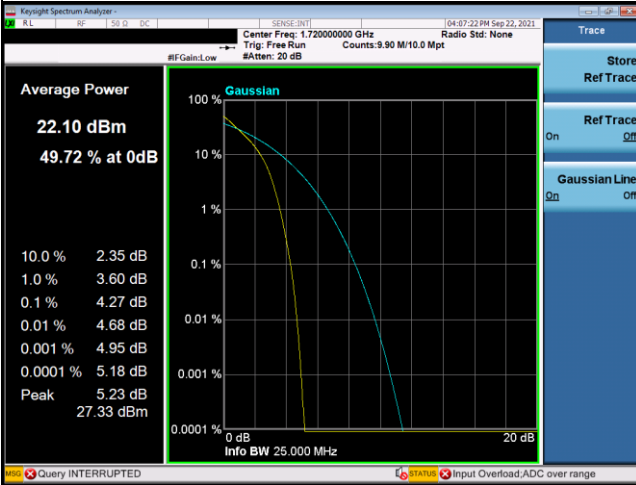

16QAM-20375

LTE Band 4_10M Spectrum Plot

LTE Band 4_15M Spectrum Plot

LTE Band 4_20M Spectrum Plot

QPSK-20050

QPSK-20175

QPSK-20300

16QAM-20050