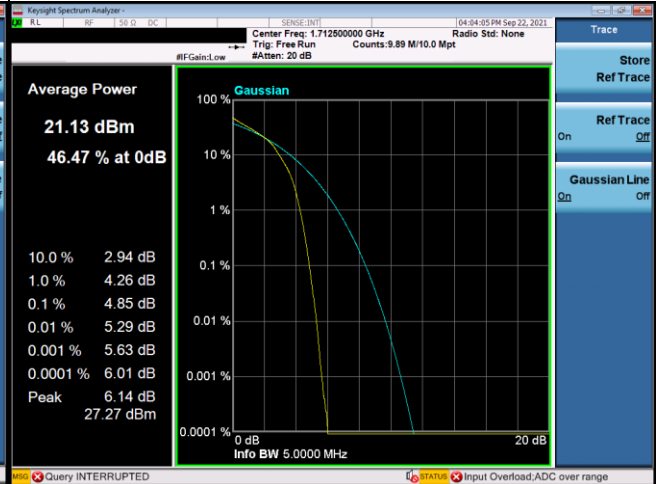

LTE Band 4_1.4M Spectrum Plot

LTE Band 4_3M Spectrum Plot

LTE Band 4_5M Spectrum Plot

QPSK-19975

QPSK-20175

QPSK-20375

16QAM-19975

16QAM-20175

16QAM-20375

LTE Band 4_10M Spectrum Plot

LTE Band 4_15M Spectrum Plot

LTE Band 4_20M Spectrum Plot

QPSK-20050

QPSK-20175

QPSK-20300

16QAM-20050