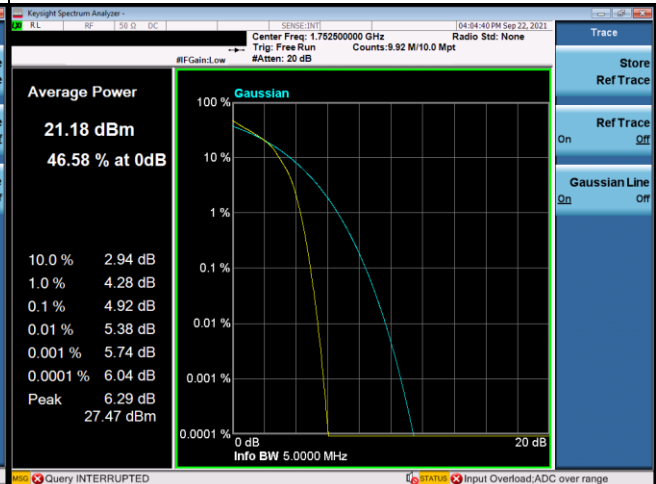

LTE Band 4_1.4M Spectrum Plot

LTE Band 4_3M Spectrum Plot

LTE Band 4_5M Spectrum Plot

QPSK-19975

QPSK-20175

QPSK-20375

16QAM-19975

16QAM-20175

16QAM-20375

LTE Band 4_10M Spectrum Plot

LTE Band 4_15M Spectrum Plot

LTE Band 4_20M Spectrum Plot

QPSK-20050

QPSK-20175

QPSK-20300

16QAM-20050