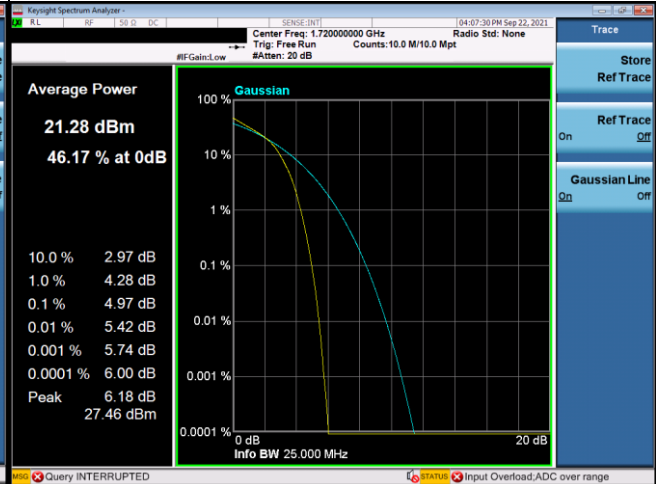

16QAM-20375

LTE Band 4_10M Spectrum Plot

LTE Band 4_15M Spectrum Plot

LTE Band 4_20M Spectrum Plot

QPSK-20050

QPSK-20175

QPSK-20300

16QAM-20050