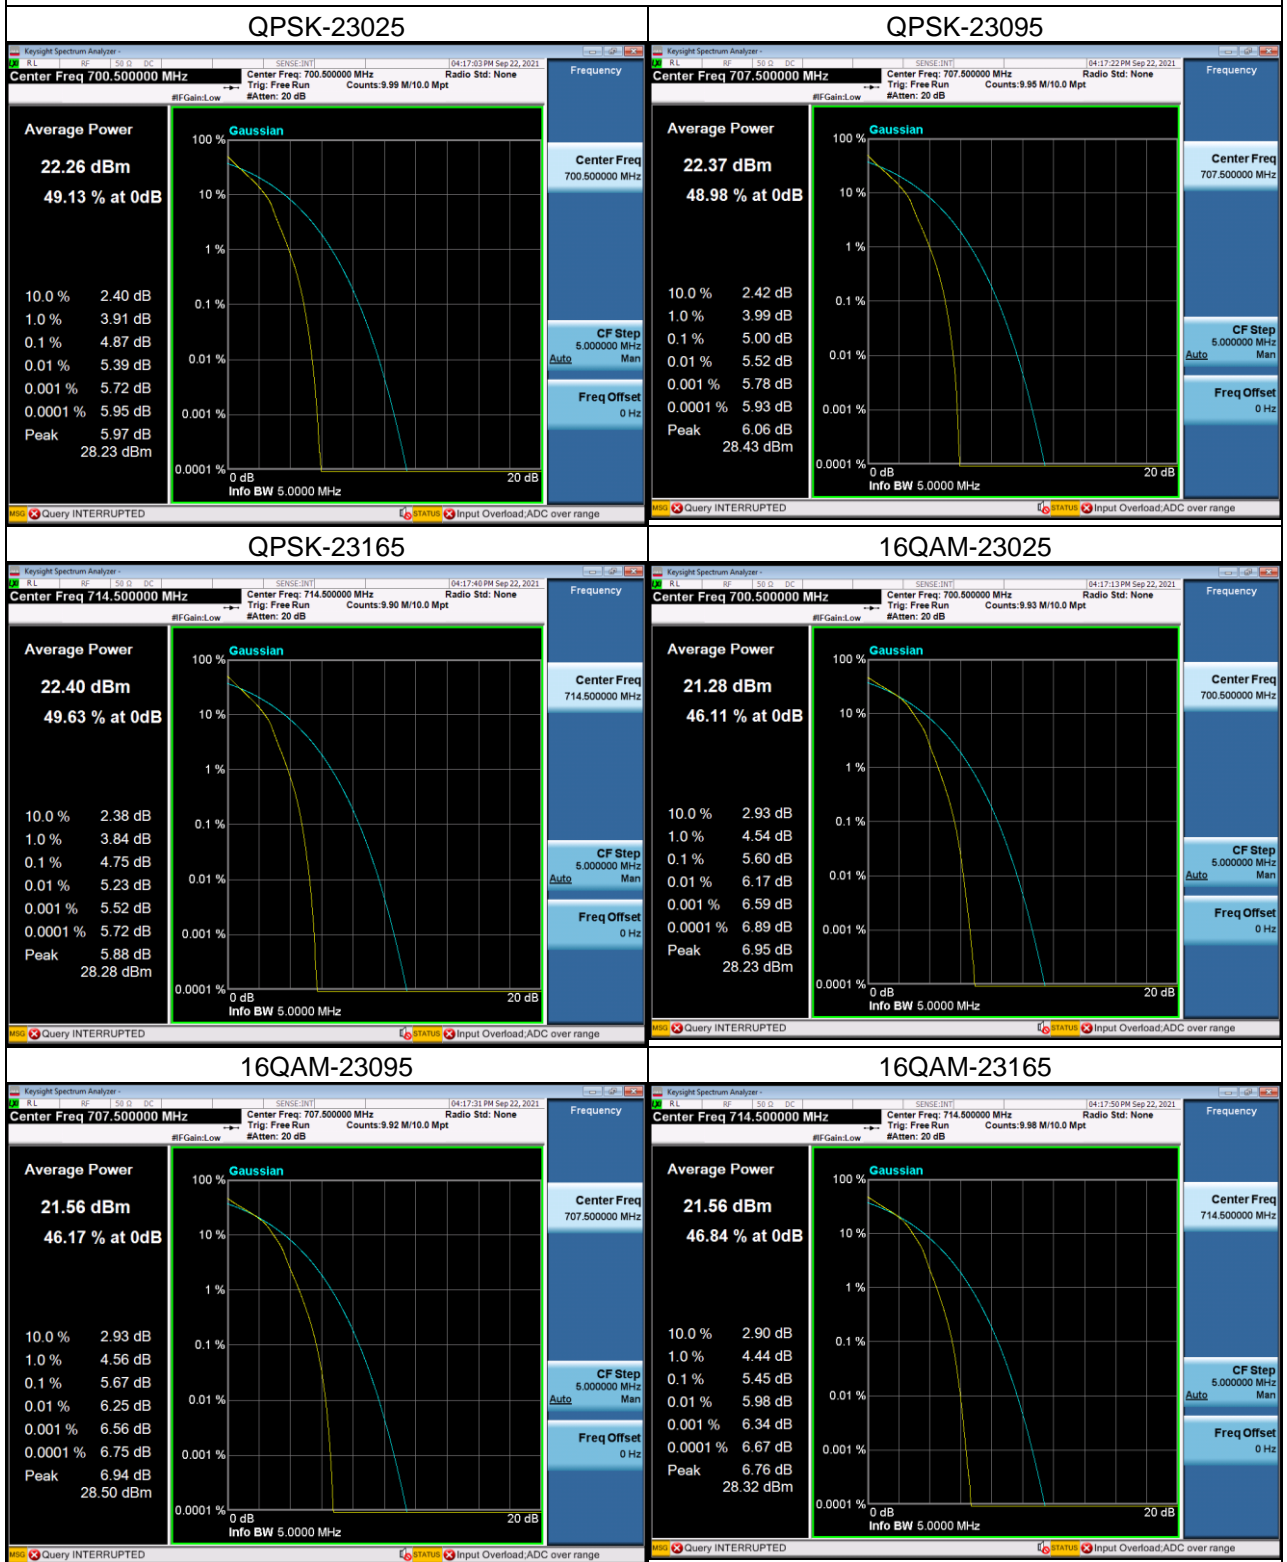

LTE Band 4_1.4M Spectrum Plot

LTE Band 4_3M Spectrum Plot

LTE Band 4_5M Spectrum Plot

QPSK-19975

QPSK-20175

QPSK-20375

16QAM-19975

16QAM-20175

16QAM-20375

LTE Band 4_10M Spectrum Plot

LTE Band 4_15M Spectrum Plot

LTE Band 4_20M Spectrum Plot

QPSK-20050

QPSK-20175

QPSK-20300

16QAM-20050

16QAM-20175

16QAM-20300

LTE Band 12_1.4M Spectrum Plot

LTE Band 12_3M Spectrum Plot

LTE Band 12_5M Spectrum Plot