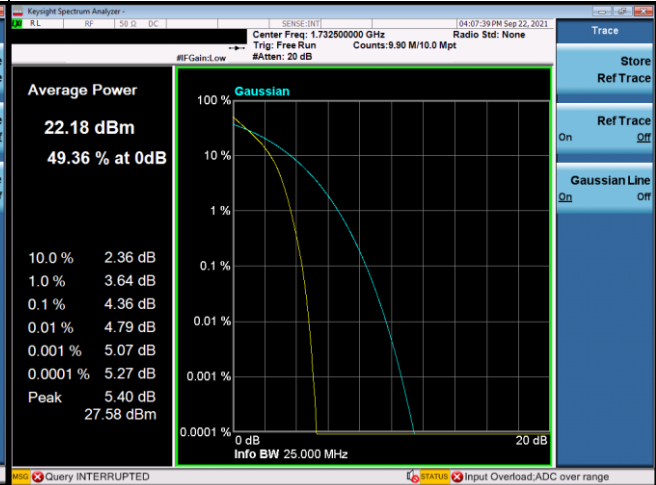

16QAM-20375

LTE Band 4_10M Spectrum Plot

LTE Band 4_15M Spectrum Plot

LTE Band 4_20M Spectrum Plot

QPSK-20050

QPSK-20175

QPSK-20300

16QAM-20050