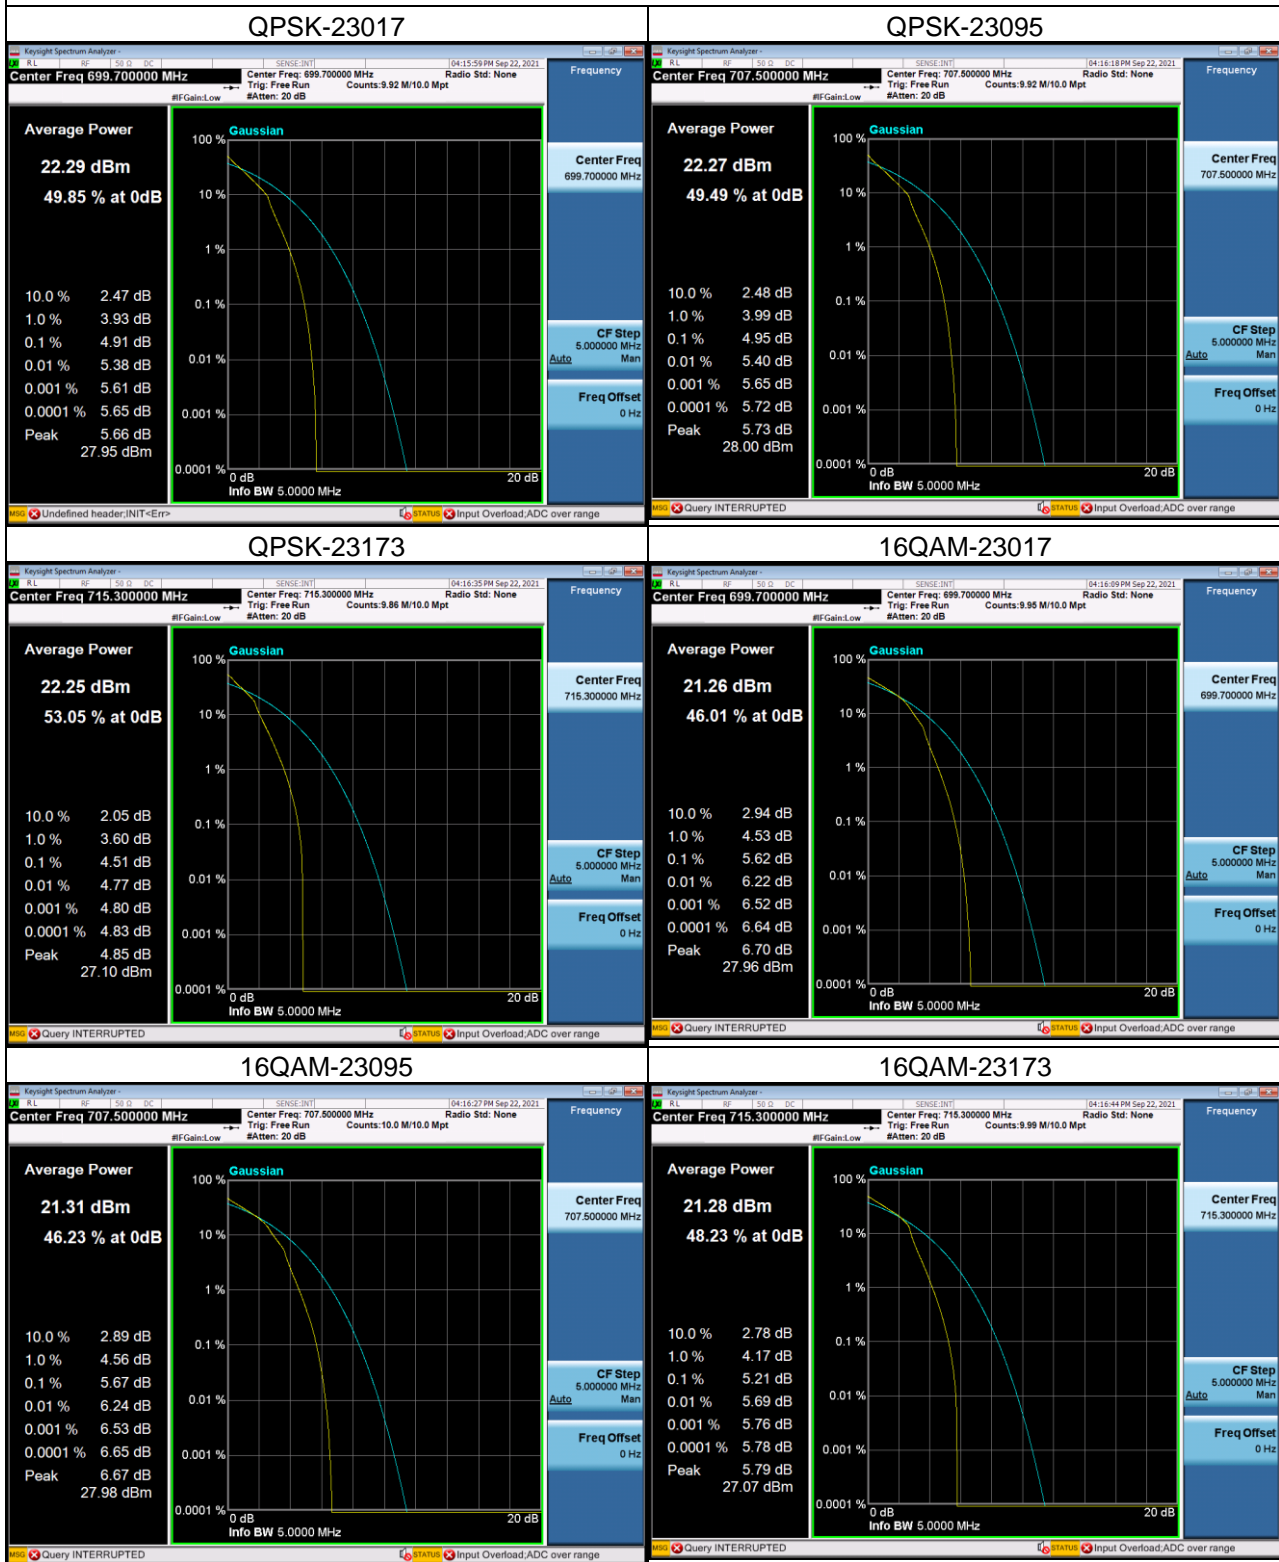

LTE Band 4_1.4M Spectrum Plot

LTE Band 4_3M Spectrum Plot

LTE Band 4_5M Spectrum Plot

QPSK-19975

QPSK-20175

QPSK-20375

16QAM-19975

16QAM-20175

16QAM-20375

LTE Band 4_10M Spectrum Plot

LTE Band 4_15M Spectrum Plot

LTE Band 4_20M Spectrum Plot

QPSK-20050

QPSK-20175

QPSK-20300

16QAM-20050

16QAM-20175

16QAM-20300

LTE Band 12_1.4M Spectrum Plot

LTE Band 12_3M Spectrum Plot

LTE Band 12_5M Spectrum Plot