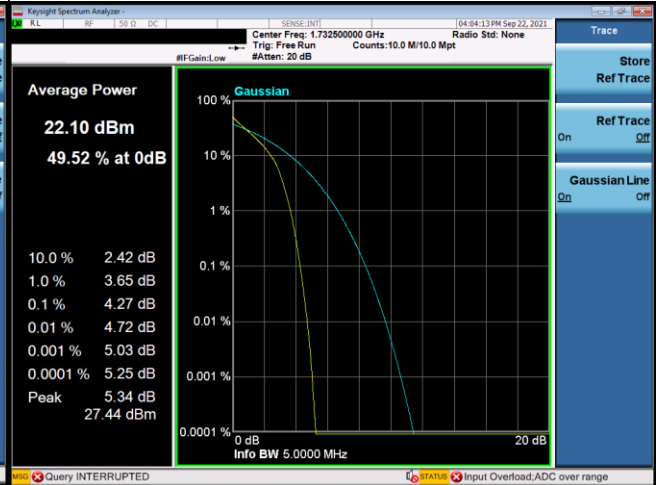

LTE Band 4_1.4M Spectrum Plot

LTE Band 4_3M Spectrum Plot

LTE Band 4_5M Spectrum Plot

QPSK-19975

QPSK-20175

QPSK-20375

16QAM-19975

16QAM-20175

16QAM-20375

LTE Band 4_10M Spectrum Plot

LTE Band 4_15M Spectrum Plot

LTE Band 4_20M Spectrum Plot

QPSK-20050

QPSK-20175

QPSK-20300

16QAM-20050