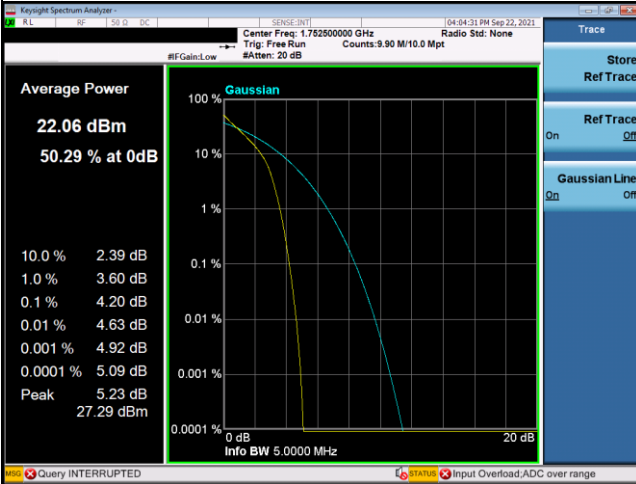

LTE Band 4_1.4M Spectrum Plot

LTE Band 4_3M Spectrum Plot

LTE Band 4_5M Spectrum Plot

QPSK-19975

QPSK-20175

QPSK-20375

16QAM-19975

16QAM-20175

16QAM-20375

LTE Band 4_10M Spectrum Plot

LTE Band 4_15M Spectrum Plot

LTE Band 4_20M Spectrum Plot

QPSK-20050

QPSK-20175

QPSK-20300

16QAM-20050