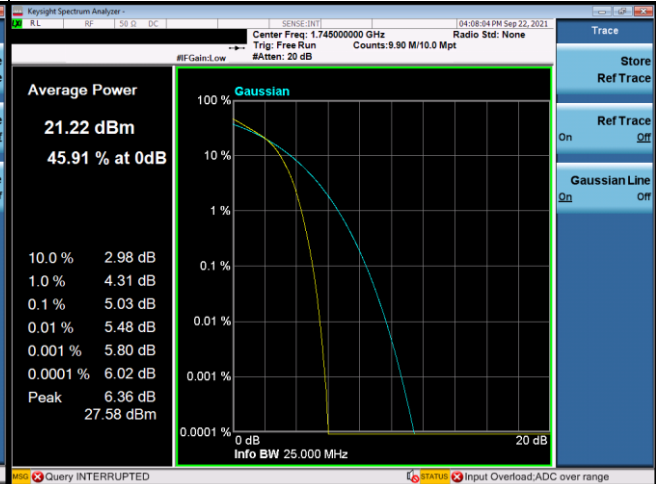

16QAM-20300