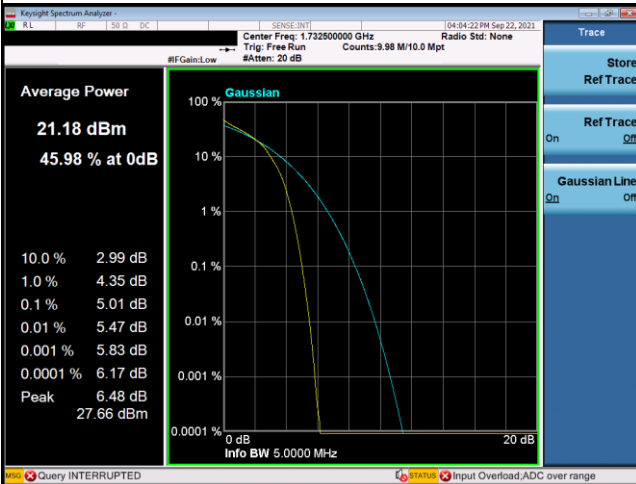

LTE Band 4_1.4M Spectrum Plot

LTE Band 4_3M Spectrum Plot

LTE Band 4_5M Spectrum Plot

QPSK-19975

QPSK-20175

QPSK-20375

16QAM-19975

16QAM-20175

16QAM-20375

LTE Band 4_10M Spectrum Plot

LTE Band 4_15M Spectrum Plot

LTE Band 4_20M Spectrum Plot

QPSK-20050

QPSK-20175

QPSK-20300

16QAM-20050