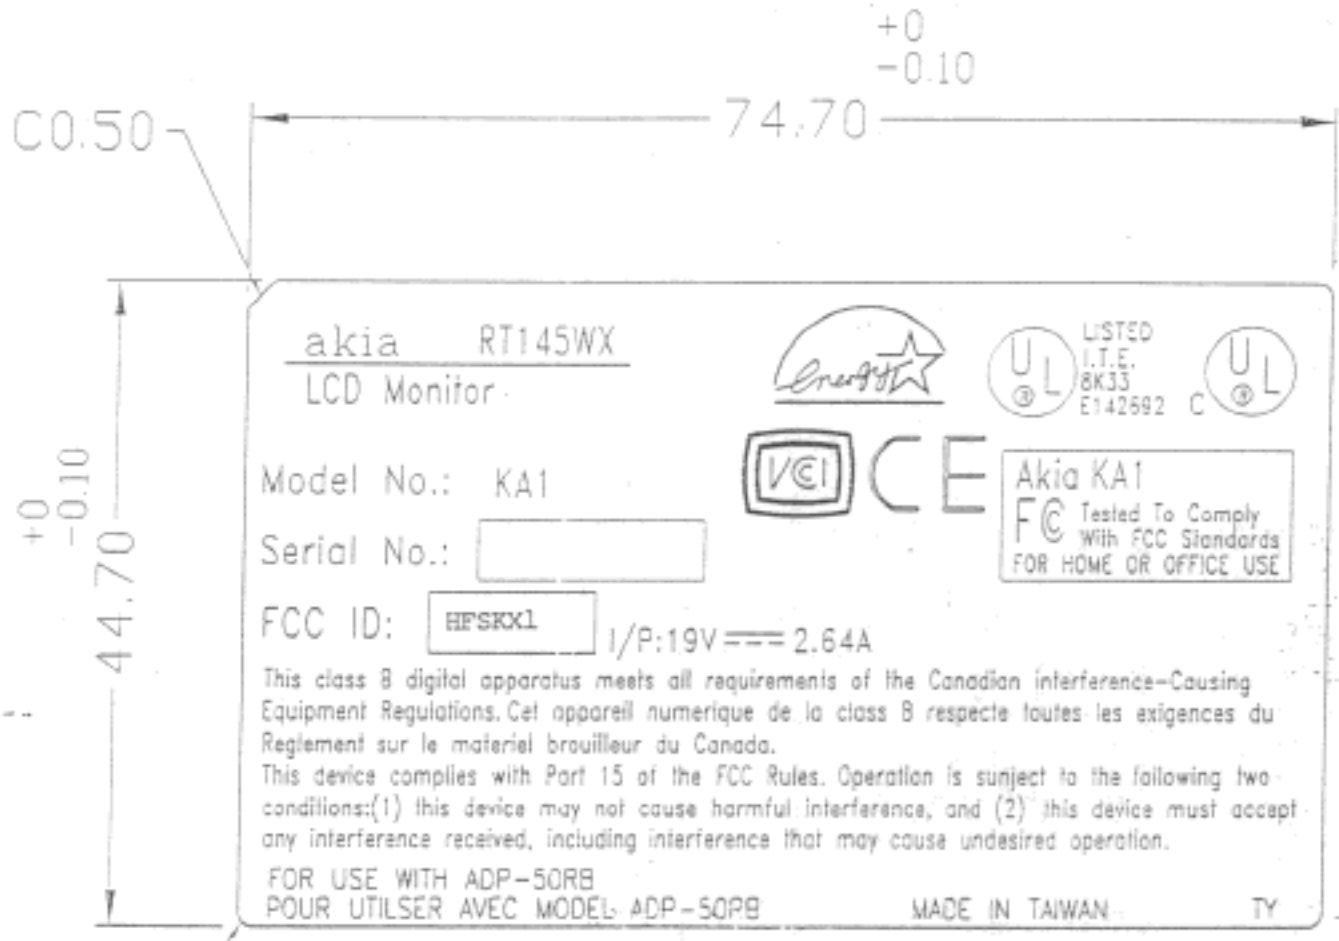

QUANTA  
COMPUTER

7F, No. 116, Hou Kang St., Shih Lin Dist,  
Taipei, Taiwan, R. O. C.

FCC ID: HFSKX1

A PERSONAL AUTOMATION CREATOR  
EXHIBIT A. FCC ID LABEL

The next page shows the location of FCC ID label on EUT.

3-R0.50~

NOTE:

1. Material and thickness: 2 mil, white vinyl
2. Glue information: Permanent adhesive
3. Text color is black
4. Scale: 1:1

EXHIBIT A

FCC ID LABEL LOCATION

FCC ID LABEL

842404