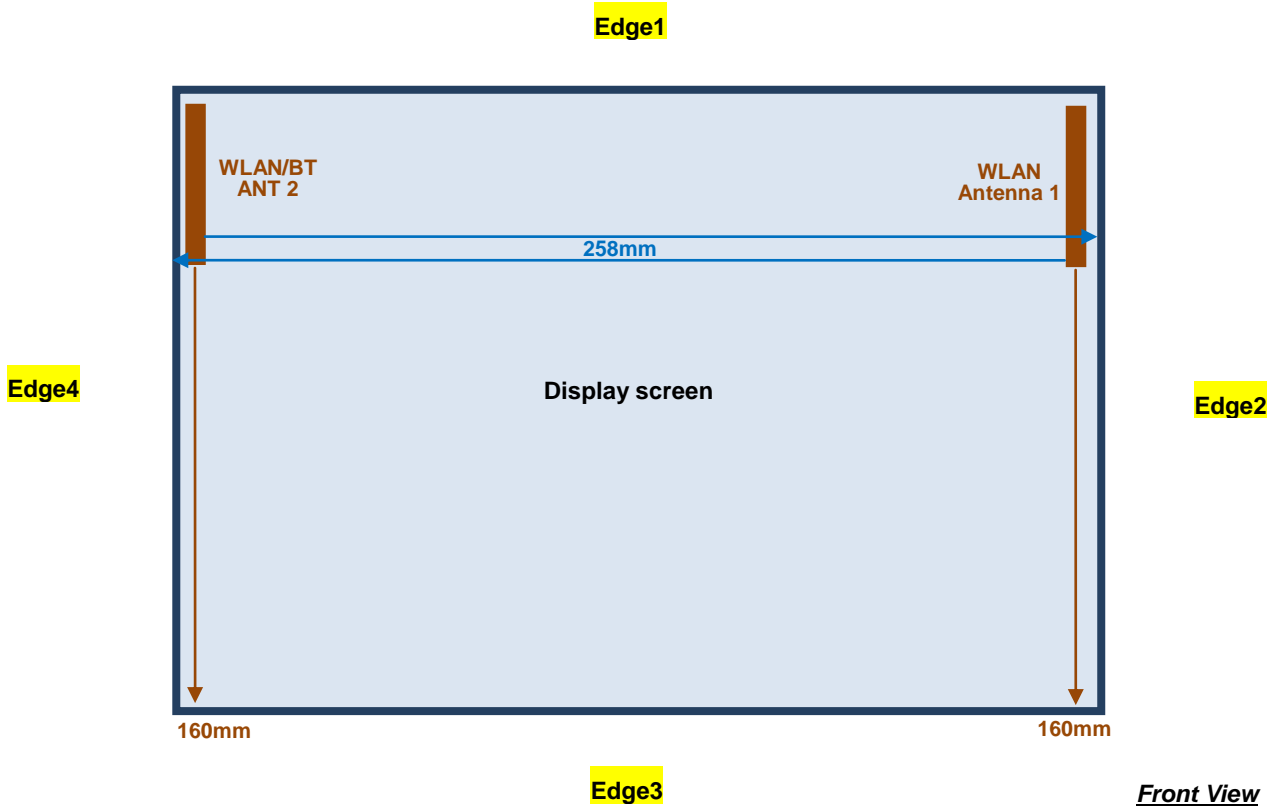

Appendix D. Antenna Location

<Tablet Mode>

<Laptop Mode>

Appendix D. SAR Test Setup Photos

Bottom Face, Test Separation 0 mm

Edge1, Test Separation 0 mm

Edge2, Test Separation 0 mm

Edge4, Test Separation 0 mm