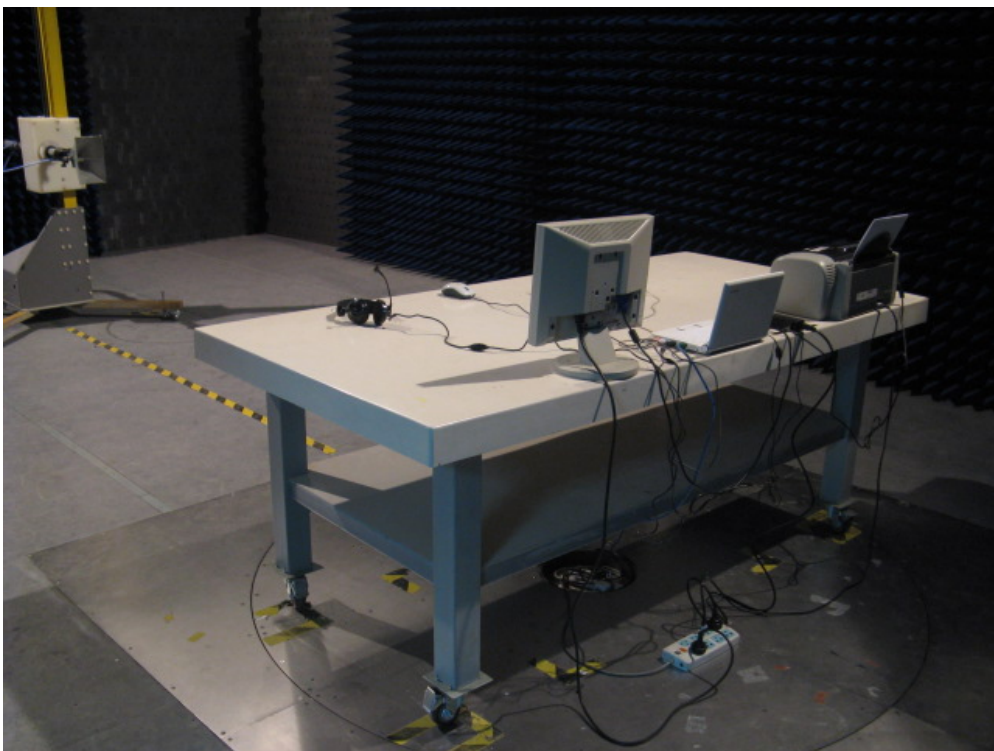

Test Photograph for Conducted Emission for FCC Part15C Rule

Test Mode: Transmit

Description: Front View of Conducted Emission Test Setup

Test Mode: Transmit

Description: Back View of Conducted Emission Test Setup

Test Photograph for Radiated Emission for FCC Part15C Rule

Test Mode: Transmit

Description: Front View of Radiated Emission Test Setup for Under 1GHz

Test Mode: Transmit

Description: Back View of Radiated Emission Test Setup for Under 1GHz

Test Mode: Transmit

Description: Front View of Radiated Emission Test Setup for Above 1GHz (1-18GHz)

Test Mode: Transmit

Description: Back View of Radiated Emission Test Setup for Above 1GHz (1-18GHz)

Test Mode: Transmit

Description: Front View of Radiated Emission Test Setup for Above 1GHz (18-25GHz)

Test Mode: Transmit

Description: Back View of Radiated Emission Test Setup for Above 1GHz (18-25GHz)

Test Photograph for Conducted Emission for FCC Part15B Rule