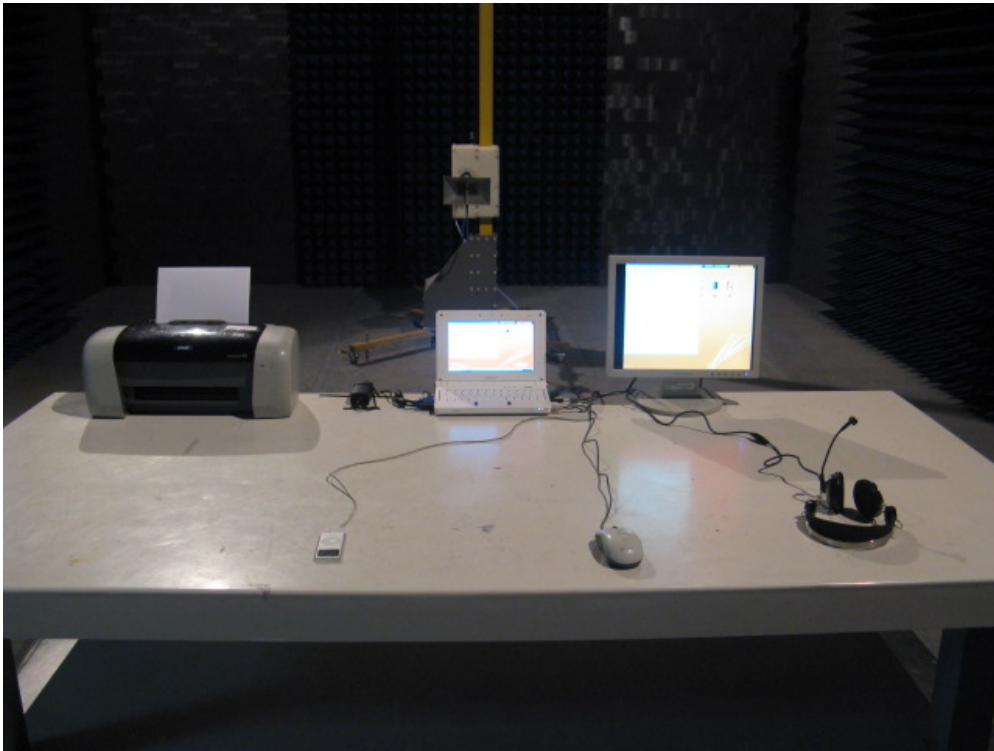

Test Photograph for Conducted Emission for FCC Part15C Rule

Test Mode: Transmit

Description: Front View of Conducted Emission Test Setup

Test Mode: Transmit

Description: Back View of Conducted Emission Test Setup

Test Photograph for Radiated Emission for FCC Part15C Rule

Test Mode: Transmit

Description: Front View of Radiated Emission Test Setup for Under 1GHz

Test Mode: Transmit

Description: Back View of Radiated Emission Test Setup for Under 1GHz

Test Mode: Transmit

Description: Front View of Radiated Emission Test Setup for Above 1GHz (1-18GHz)

Test Mode: Transmit

Description: Back View of Radiated Emission Test Setup for Above 1GHz (1-18GHz)

Test Mode: Transmit

Description: Front View of Radiated Emission Test Setup for Above 1GHz (18-25GHz)

Test Mode: Transmit

Description: Back View of Radiated Emission Test Setup for Above 1GHz (18-25GHz)

Test Photograph for Conducted Emission for FCC Part15B Rule