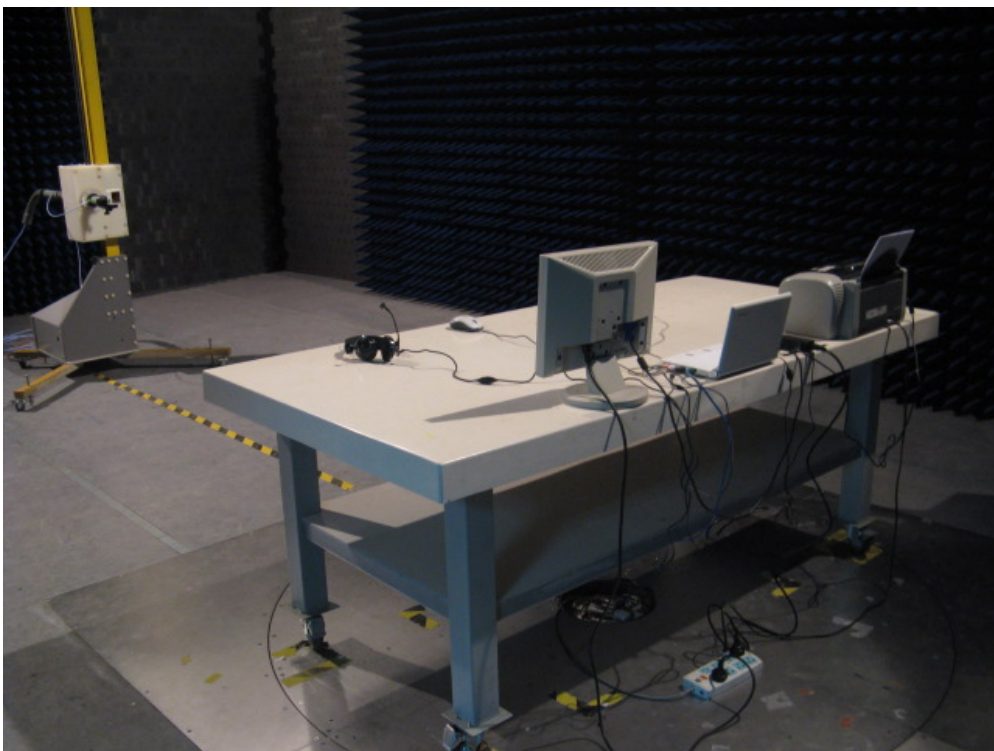

Test Photograph for Conducted Emission for FCC Part15C Rule

Test Mode: Transmit

Description: Front View of Conducted Emission Test Setup

Test Mode: Transmit

Description: Back View of Conducted Emission Test Setup

Test Photograph for Radiated Emission for FCC Part15C Rule

Test Mode: Transmit

Description: Front View of Radiated Emission Test Setup for Under 1GHz

Test Mode: Transmit

Description: Back View of Radiated Emission Test Setup for Under 1GHz

Test Mode: Transmit

Description: Front View of Radiated Emission Test Setup for Above 1GHz (1-18GHz)

Test Mode: Transmit

Description: Back View of Radiated Emission Test Setup for Above 1GHz (1-18GHz)

Test Mode: Transmit

Description: Front View of Radiated Emission Test Setup for Above 1GHz (18-25GHz)

Test Mode: Transmit

Description: Back View of Radiated Emission Test Setup for Above 1GHz (18-25GHz)

Test Photograph for Conducted Emission for FCC Part15B Rule