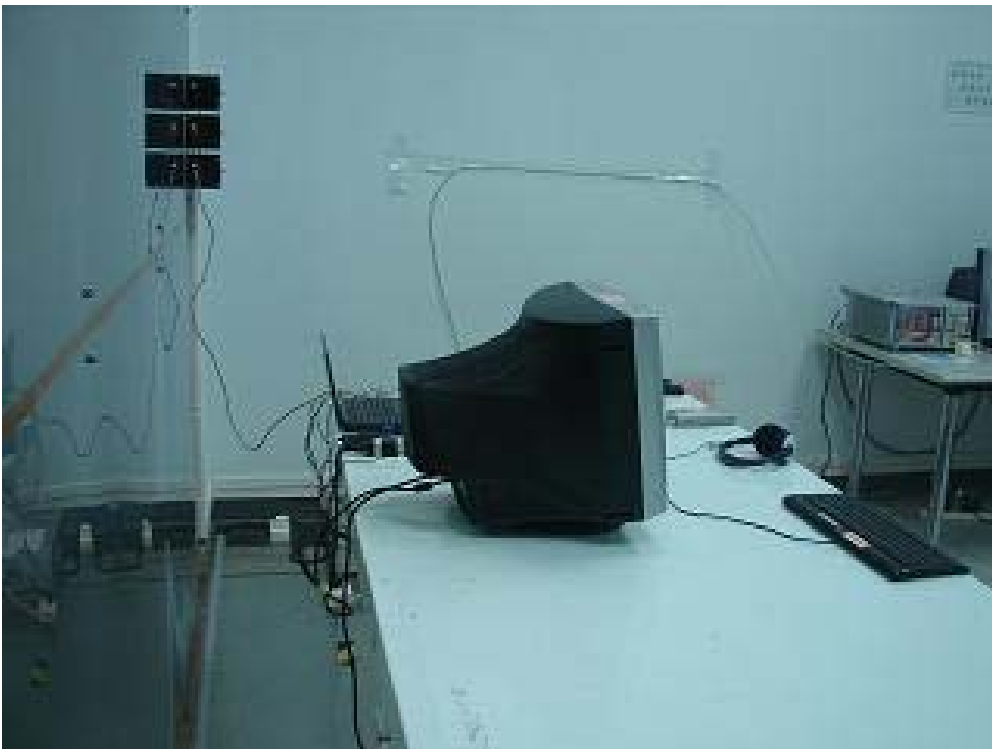

Test Photograph for Conducted Emission for FCC Part15C Rule

Test Mode: Transmit

Description: Front View of Conducted Emission Test Setup

Test Mode: Transmit

Description: Back View of Conducted Emission Test Setup

Test Photograph for Radiated Emission for FCC Part15C Rule

Test Mode: Transmit

Description: Front View of Radiated Emission Test Setup for Under 1GHz

Test Mode: Transmit

Description: Back View of Radiated Emission Test Setup for Under 1GHz

Description: Front View of Radiated Emission Test Setup for Above 1GHz (18-25GHz)

Test Mode: Transmit

Description: Back View of Radiated Emission Test Setup for Above 1GHz (18-25GHz)

Test Photograph for Conducted Emission for FCC Part15B Rule

Test Mode: Transmit

Description: Front View of Conducted Emission Test Setup

Test Mode: Transmit

Description: Back View of Conducted Emission Test Setup

Test Photograph for Radiated Emission for FCC Part15B Rule