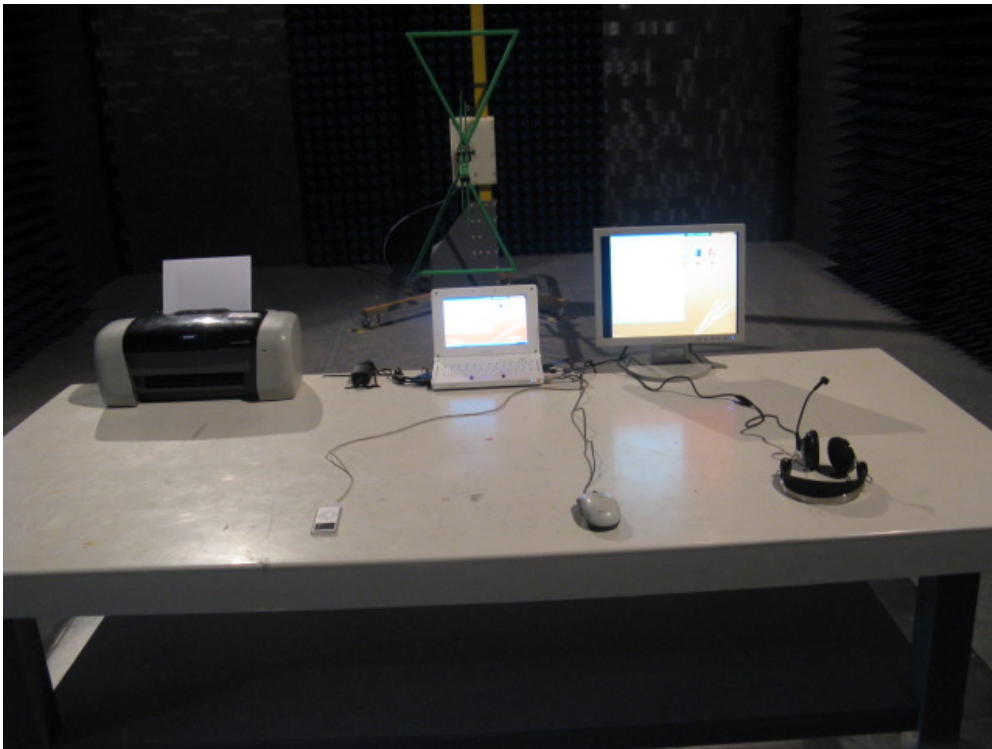

Test Photograph for Conducted Emission for FCC Part15C Rule

Test Mode: Transmit

Description: Front View of Conducted Emission Test Setup

Test Mode: Transmit

Description: Back View of Conducted Emission Test Setup

Test Photograph for Radiated Emission for FCC Part15C Rule

Test Mode: Transmit

Description: Front View of Radiated Emission Test Setup for Under 1GHz

Test Mode: Transmit

Description: Back View of Radiated Emission Test Setup for Under 1GHz

Test Mode: Transmit

Description: Front View of Radiated Emission Test Setup for Above 1GHz (1-18GHz)

Test Mode: Transmit

Description: Back View of Radiated Emission Test Setup for Above 1GHz (1-18GHz)

Test Mode: Transmit

Test Mode: Transmit

Description: Front View of Conducted Emission Test Setup

Test Mode: Transmit

Description: Back View of Conducted Emission Test Setup

Test Photograph for Radiated Emission for FCC Part15B Rule