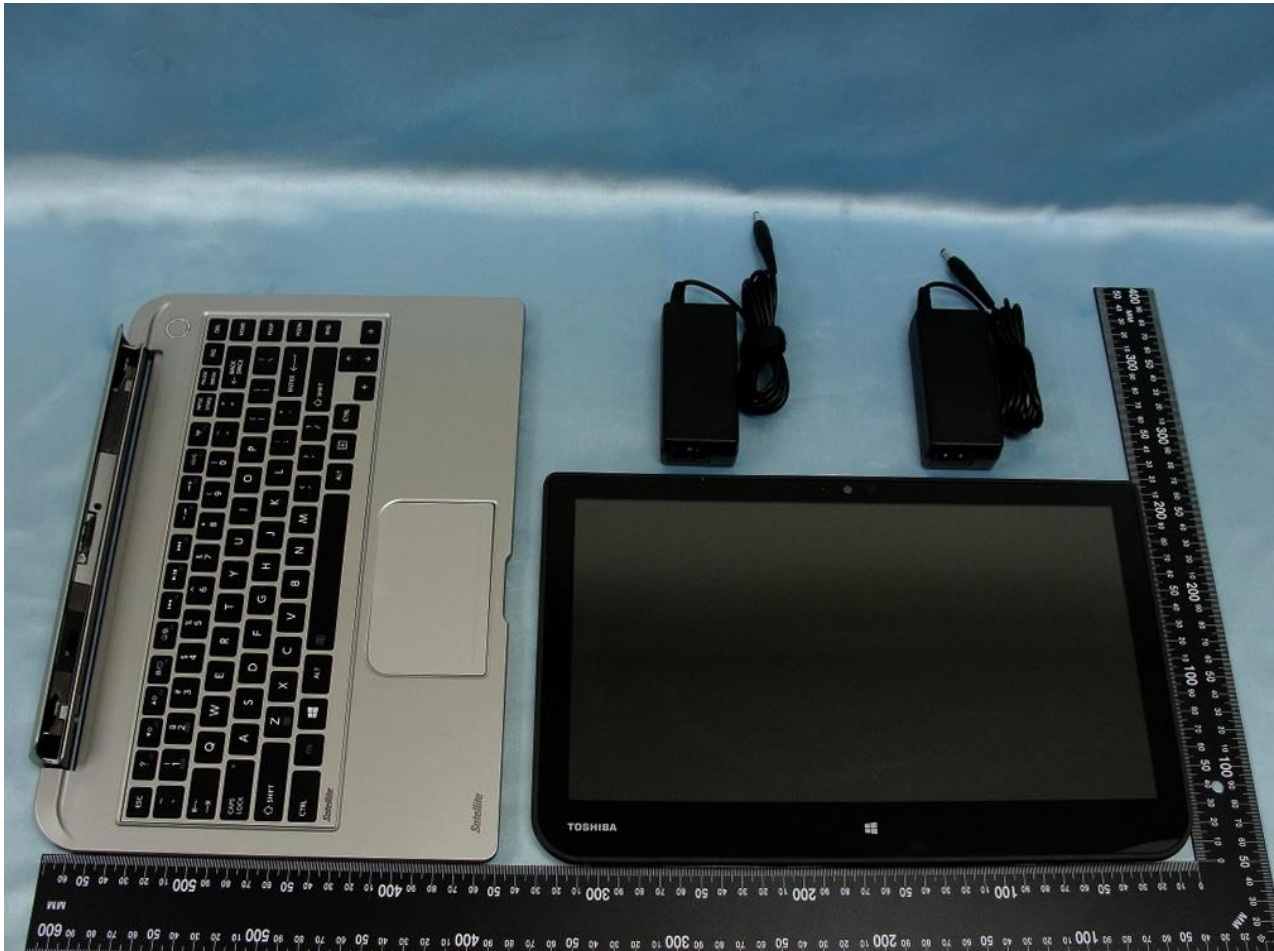

Host: Notebook Computer

Brand Name: TOSHIBA

Model Name: Satellite W30t-A; Satellite W30Dt-A; Satellite Click; Toshiba Click