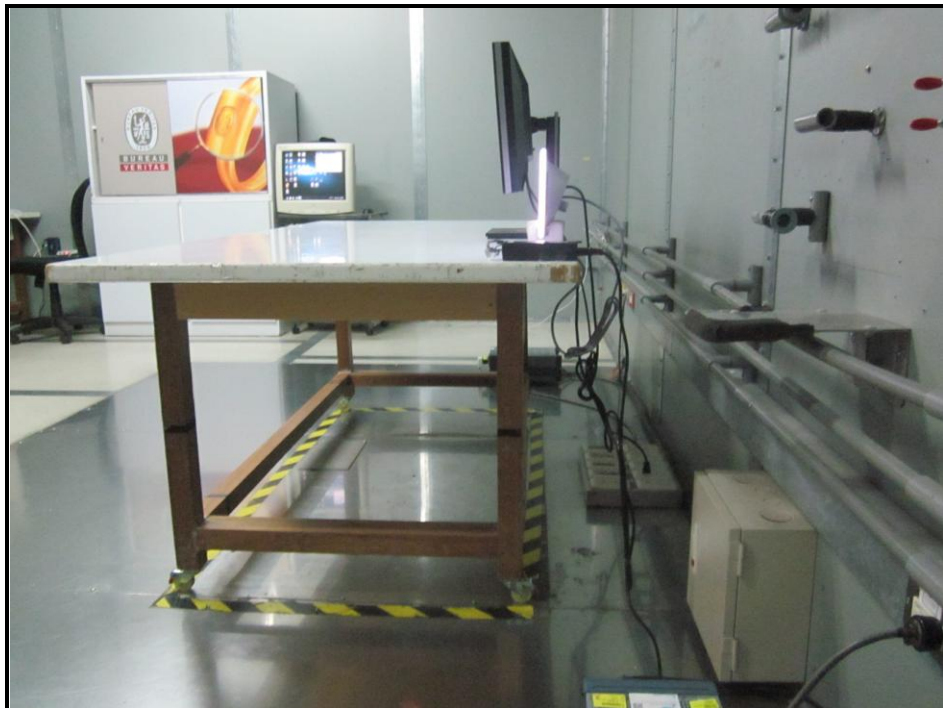

## PHOTOGRAPHS OF THE TEST CONFIGURATION

CONDUCTED EMISSION TEST

(Bluetooth EDR / LE)

(NFC)

RADIATED EMISSION TEST  
(Bluetooth EDR / LE)  
(Below 1GHz)

(Above 1GHz)

(NFC)

9k~30MHz: