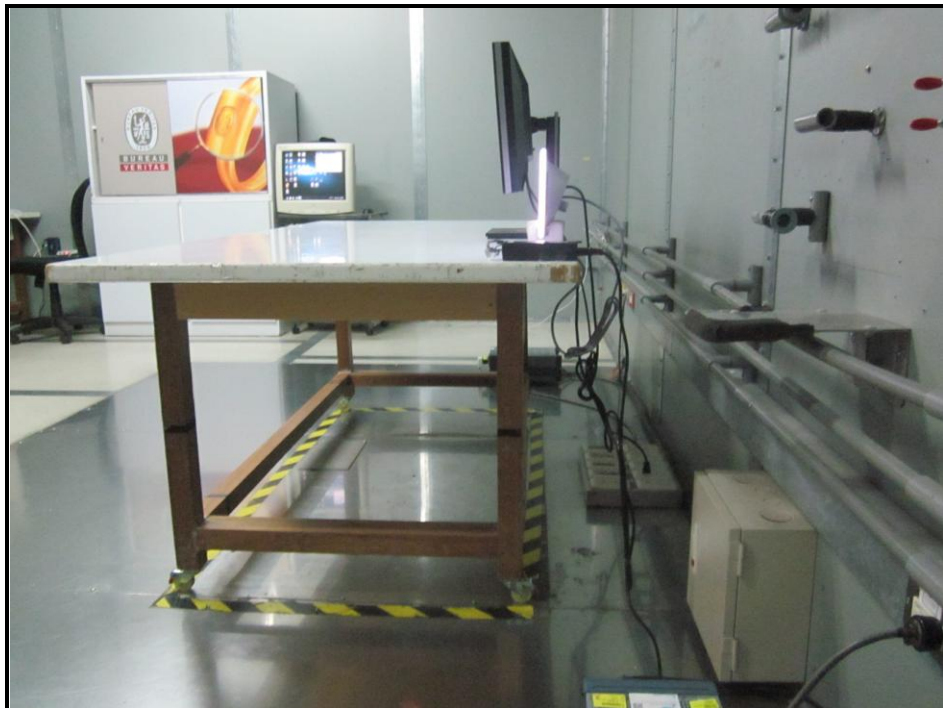

PHOTOGRAPHS OF THE TEST CONFIGURATION

CONDUCTED EMISSION TEST

(Bluetooth EDR / LE)

(NFC)

RADIATED EMISSION TEST
(Bluetooth EDR / LE)
(Below 1GHz)

(Above 1GHz)

(NFC)

9k~30MHz: