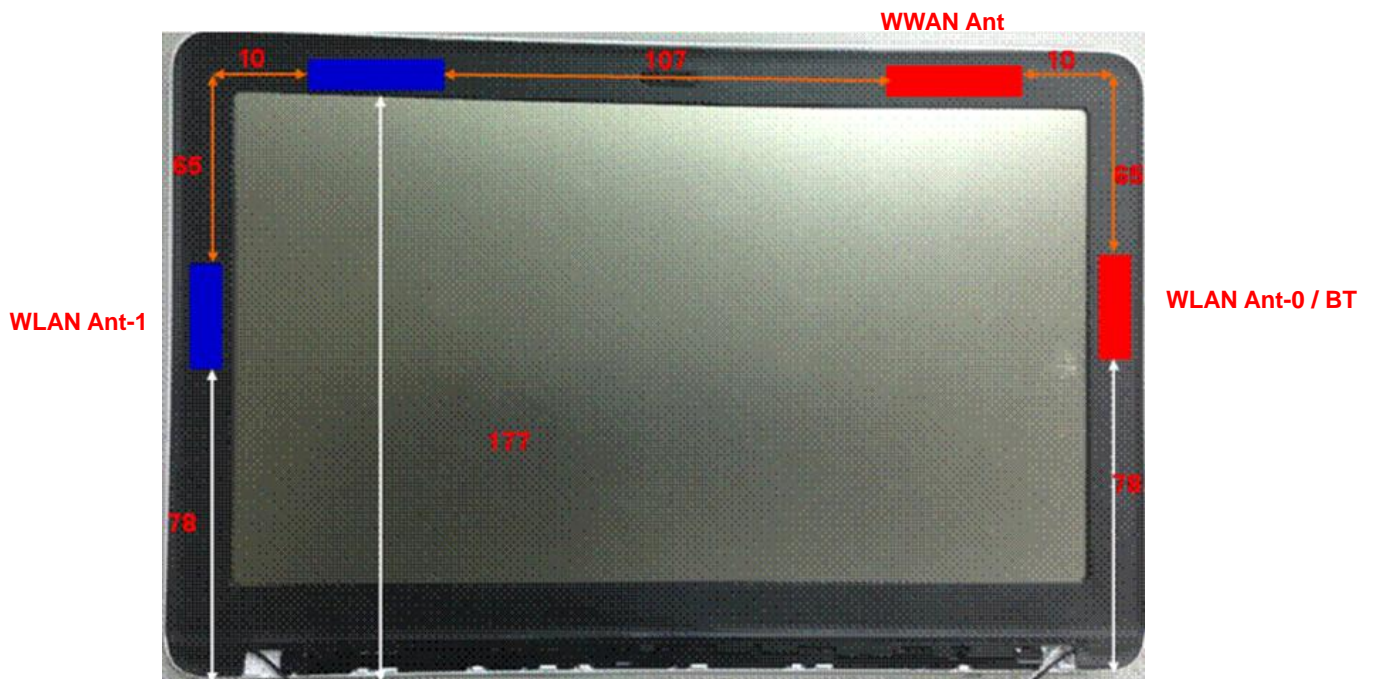

FCC SAR Test Report

<Photographs of EUT>

FCC SAR Test Report

<Antenna Location>

Antenna	To Bottom Side (mm)
WWAN	177
WLAN Ant-0 / BT	78
WLAN Ant-1	78

<Photographs of SAR Setup>