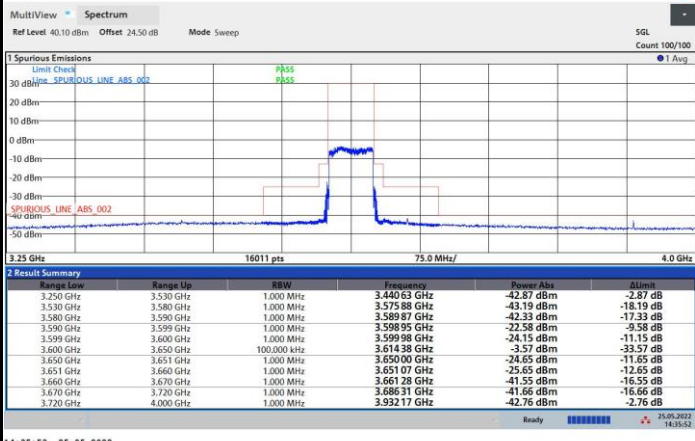

FR1 n48 / 50MHz / Middle Channel / MASK

QPSK

16QAM