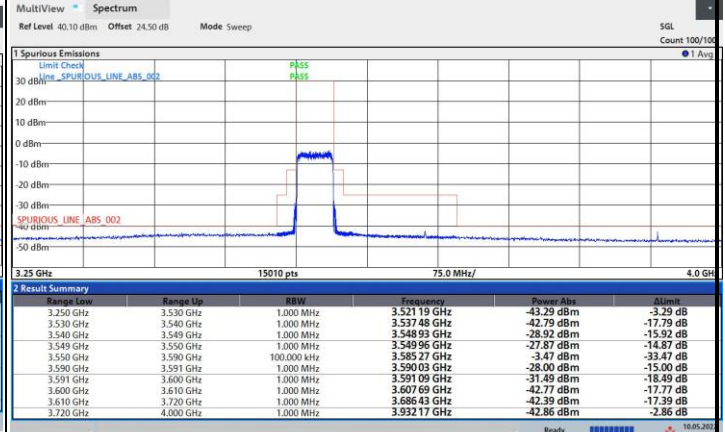

16QAM

64QAM

256QAM

FR1 n48 / 40MHz / Lowest Channel / MASK

QPSK

16QAM

64QAM

256QAM