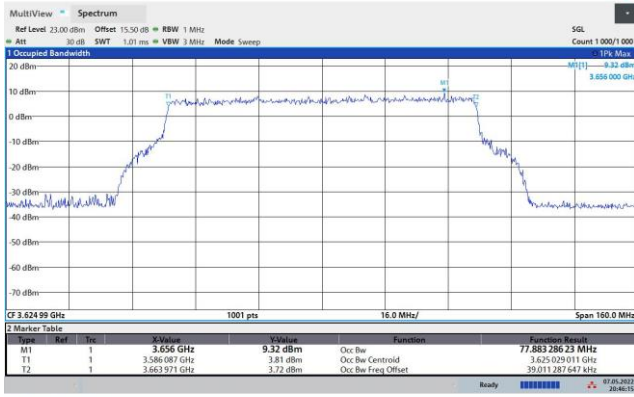

FR1 n48 / 60MHz / Middle Channel / 99%OBW

QPSK

16QAM

64QAM

256QAM

FR1 n48 / 80MHz / Middle Channel / 99%OBW

QPSK

16QAM