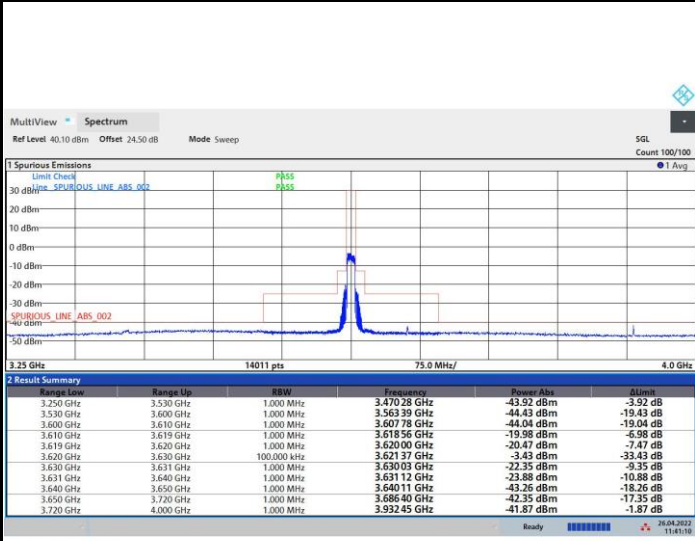

FR1 n48 / 10MHz / Middle Channel / MASK

QPSK

16QAM

11:41:11 26.04.2022

11:04:19 26.04.2022