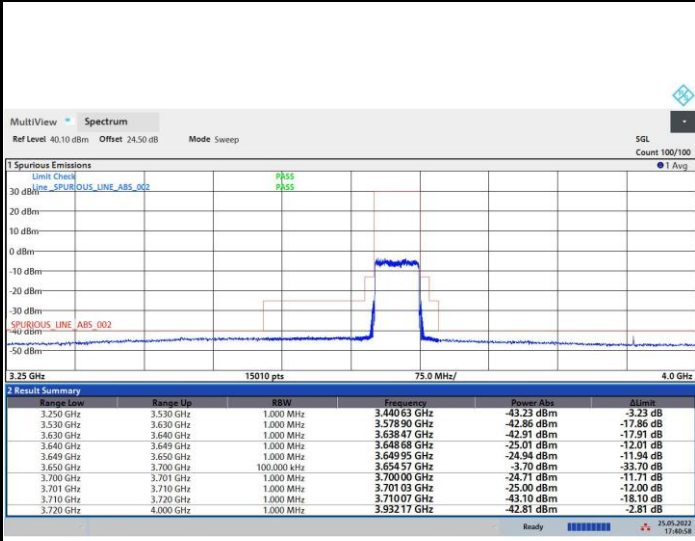

QPSK

16QAM

64QAM

256QAM

FR1 n48 / 50MHz / Highest Channel / MASK

QPSK

16QAM

64QAM