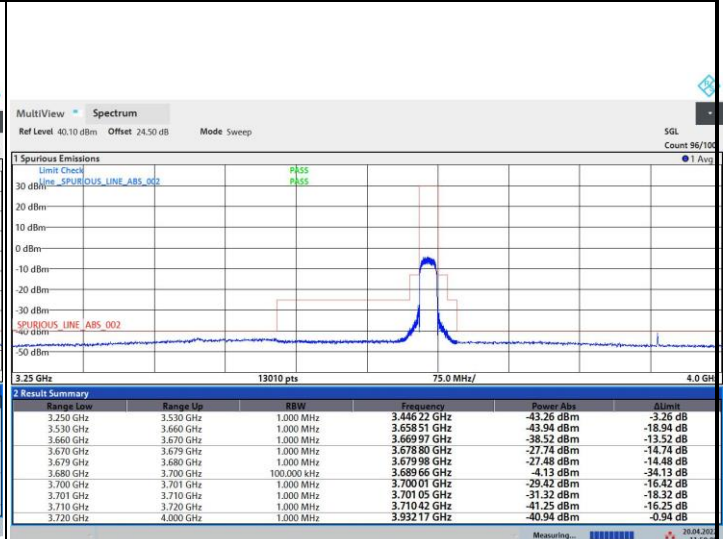

FR1 n48 / 20MHz / Highest Channel / MASK

QPSK

16QAM