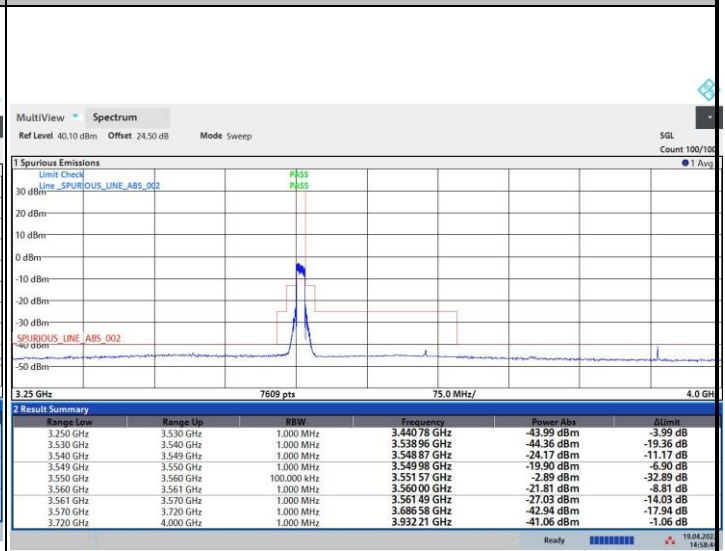

Unwanted Emission (MASK)

FR1 n48 / 10MHz / Lowest Channel / MASK

QPSK

16QAM

64QAM

256QAM

FR1 n48 / 10MHz / Middle Channel / MASK

QPSK