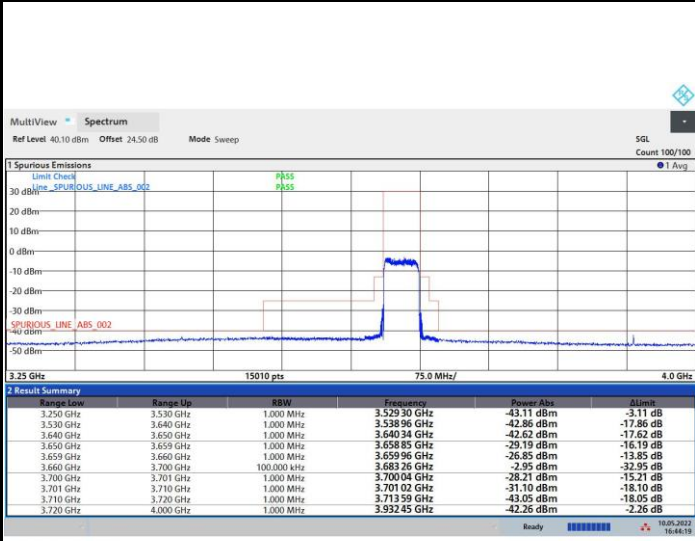

FR1 n48 / 40MHz / Middle Channel / MASK

QPSK

16QAM

64QAM

256QAM

FR1 n48 / 40MHz / Highest Channel / MASK

QPSK

16QAM