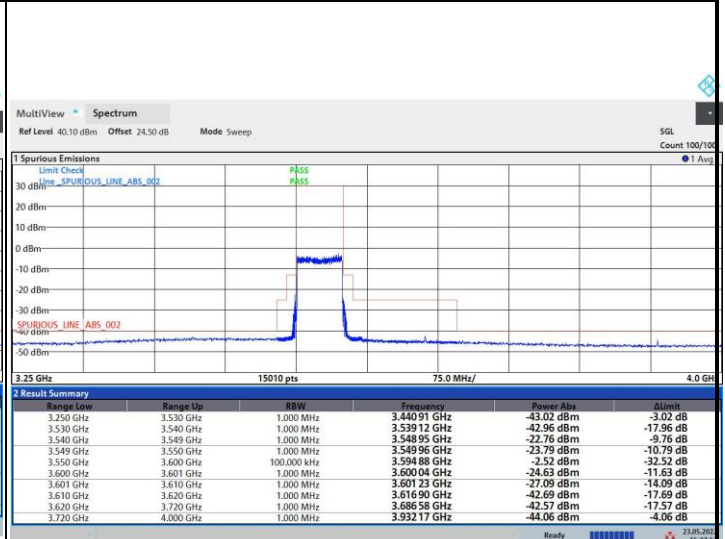

64QAM

256QAM

FR1 n48 / 50MHz / Lowest Channel / MASK

QPSK

16QAM

64QAM

256QAM

FR1 n48 / 50MHz / Middle Channel / MASK