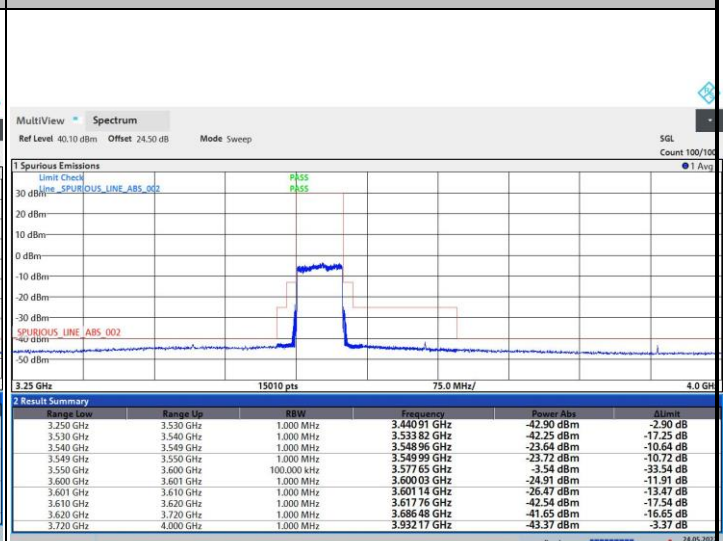

64QAM

256QAM

FR1 n48 / 50MHz / Lowest Channel / MASK

QPSK

16QAM

64QAM

256QAM

FR1 n48 / 50MHz / Middle Channel / MASK