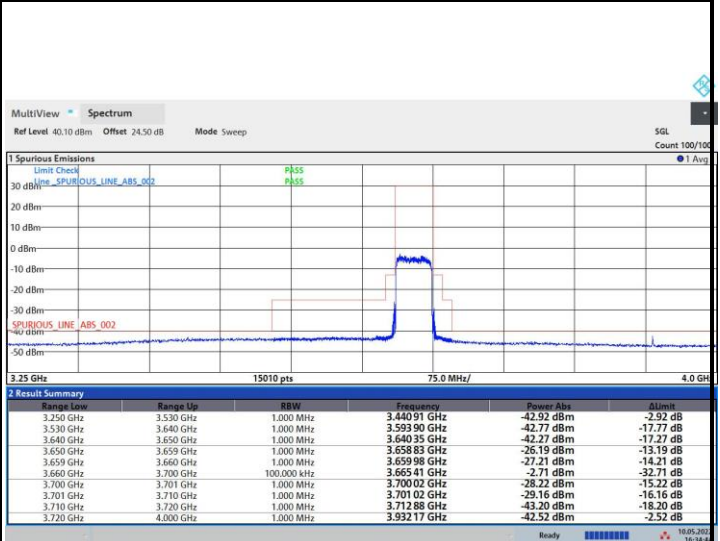

FR1 n48 / 40MHz / Middle Channel / MASK

QPSK

16QAM

64QAM

256QAM

FR1 n48 / 40MHz / Highest Channel / MASK

QPSK

16QAM