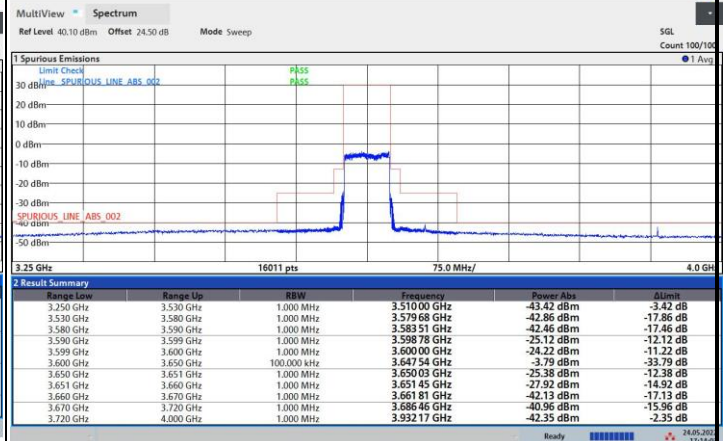

64QAM

256QAM