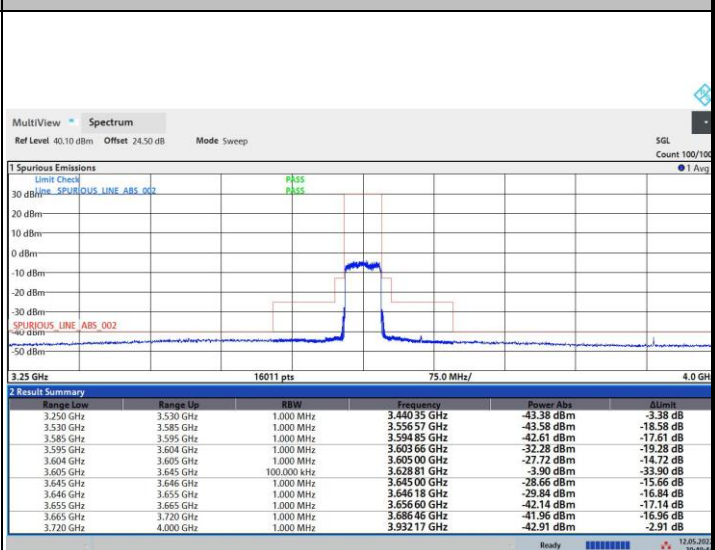

FR1 n48 / 40MHz / Middle Channel / MASK

QPSK

16QAM

64QAM

256QAM

FR1 n48 / 40MHz / Highest Channel / MASK

QPSK

16QAM