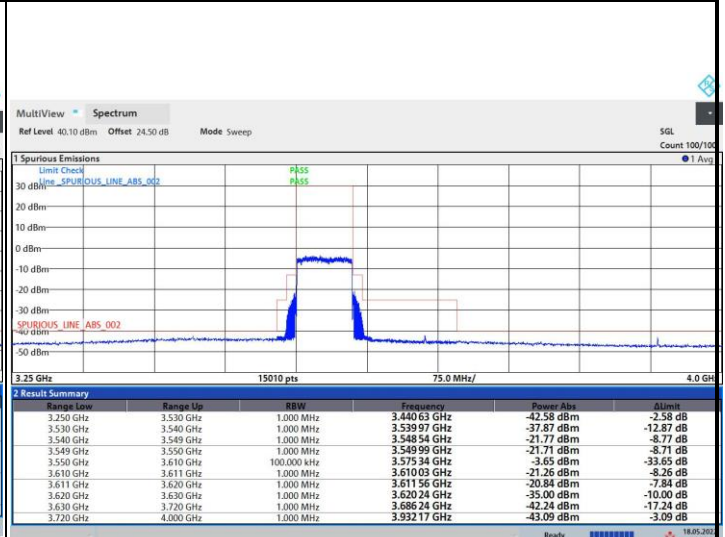

256QAM

FR1 n48 / 60MHz / Lowest Channel / MASK

QPSK

16QAM

64QAM

256QAM

FR1 n48 / 60MHz / Middle Channel / MASK

QPSK