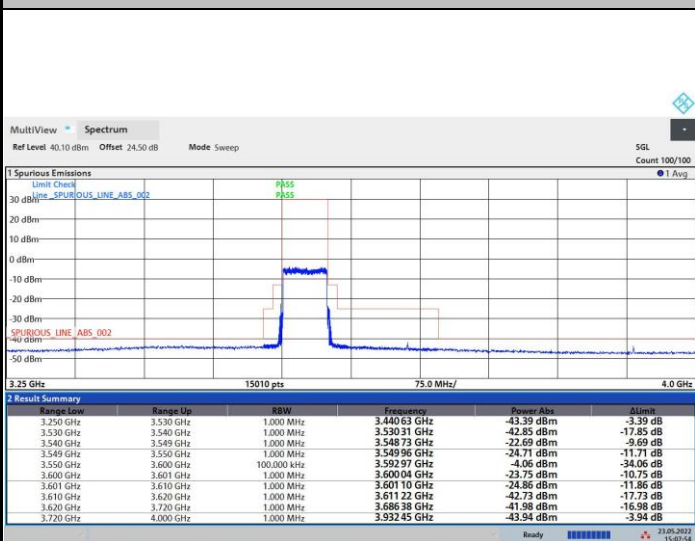

64QAM

256QAM

FR1 n48 / 50MHz / Lowest Channel / MASK

QPSK

16QAM

64QAM

256QAM

FR1 n48 / 50MHz / Middle Channel / MASK