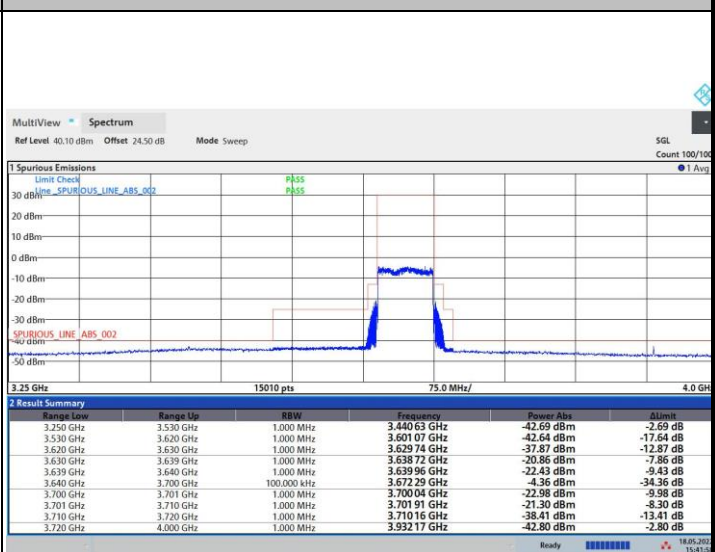

16QAM

64QAM

256QAM

FR1 n48 / 60MHz / Highest Channel / MASK

QPSK

16QAM

64QAM

256QAM