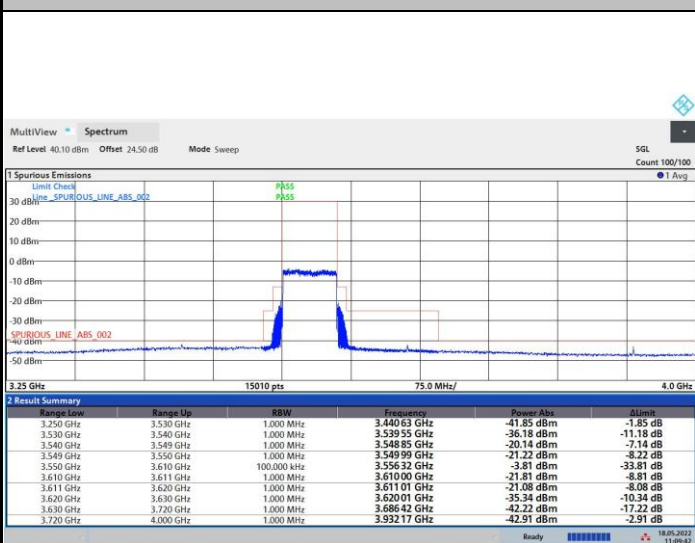

256QAM

FR1 n48 / 60MHz / Lowest Channel / MASK

QPSK

16QAM

64QAM

256QAM

FR1 n48 / 60MHz / Middle Channel / MASK

QPSK