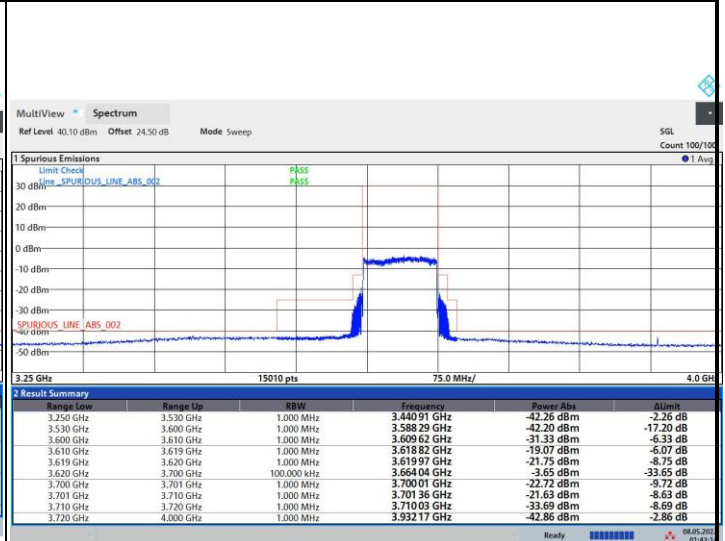

FR1 n48 / 80MHz / Highest Channel / MASK

QPSK

16QAM