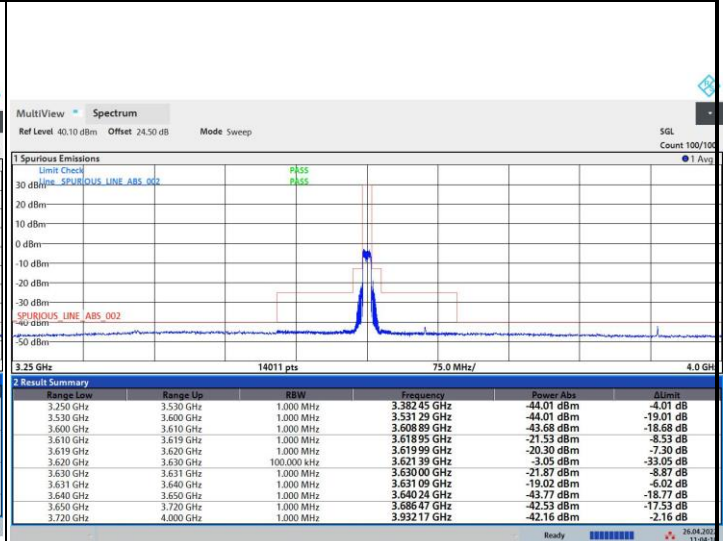

FR1 n48 / 10MHz / Middle Channel / MASK

QPSK

16QAM

11:41:11 26.04.2022

11:04:19 26.04.2022