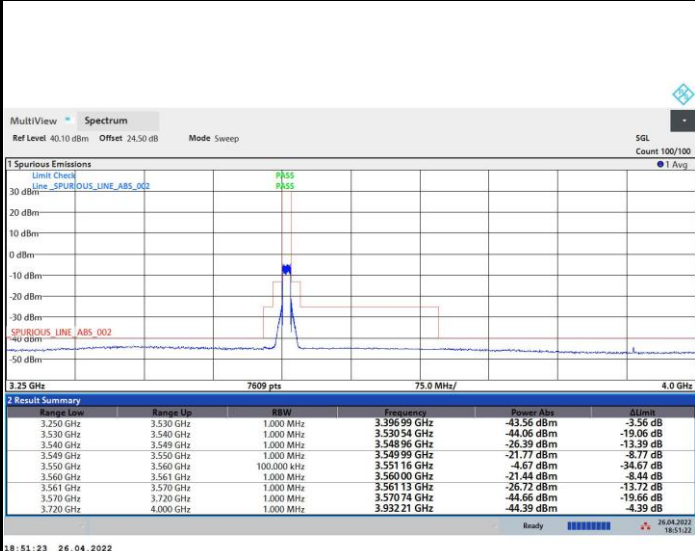

Unwanted Emission (MASK)

FR1 n48 / 10MHz / Lowest Channel / MASK

QPSK

16QAM