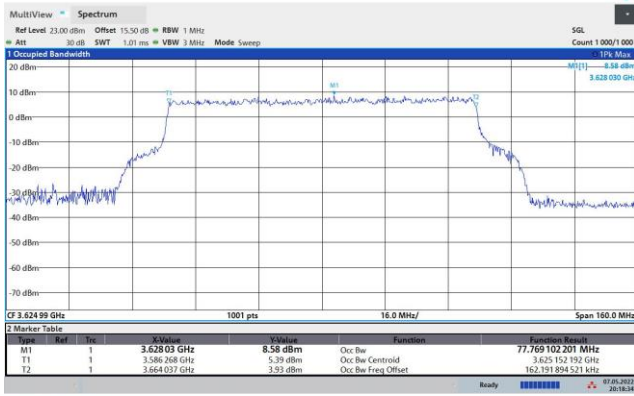

64QAM

256QAM

20:18:34 07.05.2022