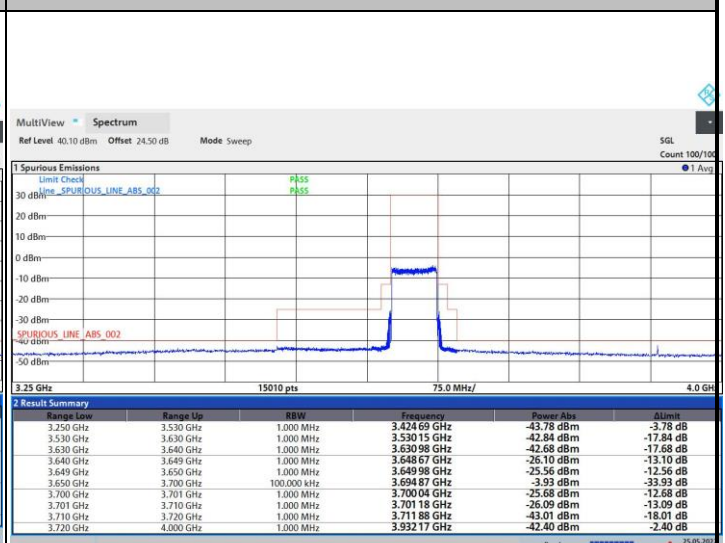

64QAM

256QAM