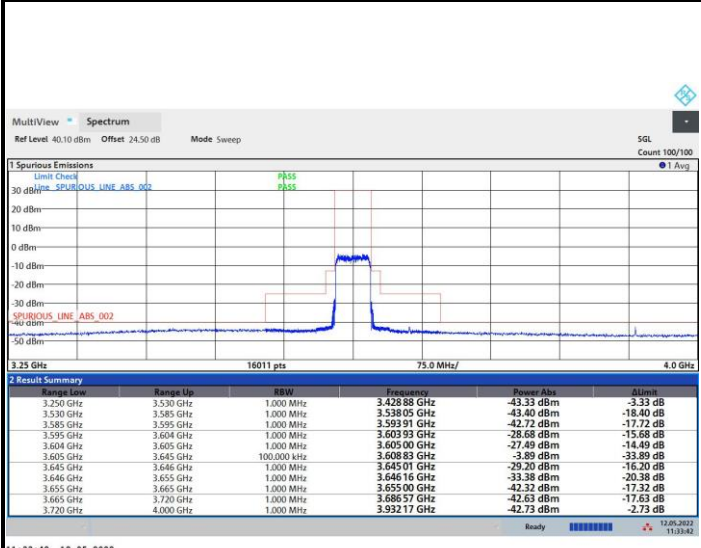

FR1 n48 / 40MHz / Middle Channel / MASK

QPSK

16QAM