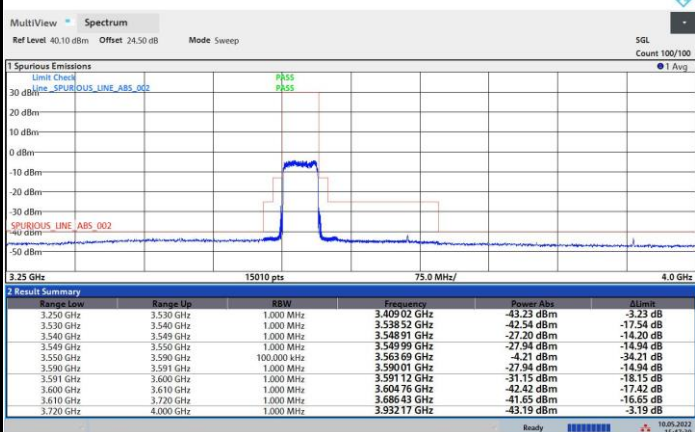

16QAM

64QAM

256QAM

FR1 n48 / 40MHz / Lowest Channel / MASK

QPSK

16QAM

64QAM

256QAM