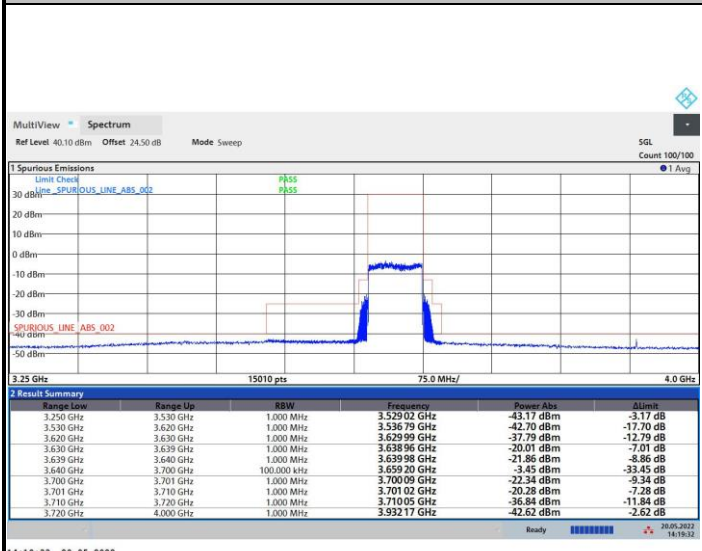

16QAM

64QAM

256QAM

FR1 n48 / 60MHz / Highest Channel / MASK

QPSK

16QAM

64QAM

256QAM