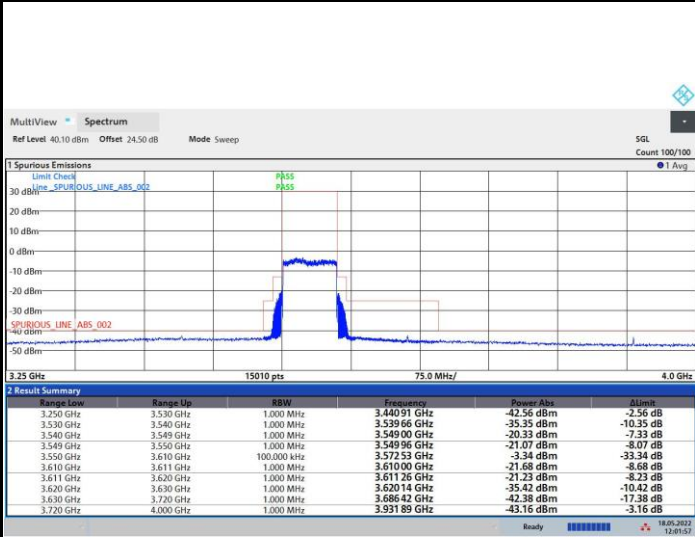

256QAM

FR1 n48 / 60MHz / Lowest Channel / MASK

QPSK

16QAM

64QAM

256QAM

FR1 n48 / 60MHz / Middle Channel / MASK

QPSK