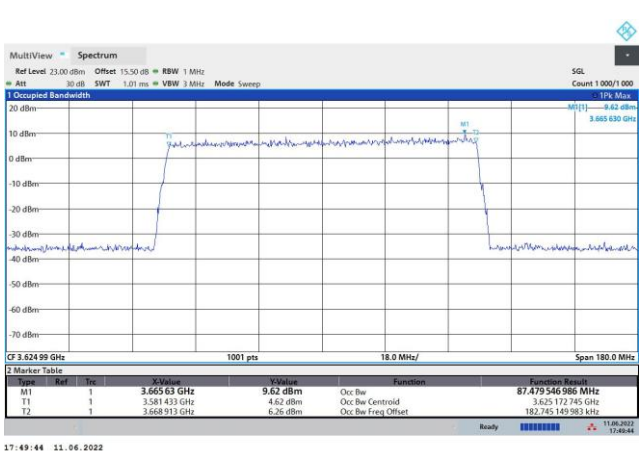

FR1 n48 / 90MHz / Middle Channel / 99%OBW

QPSK

16QAM