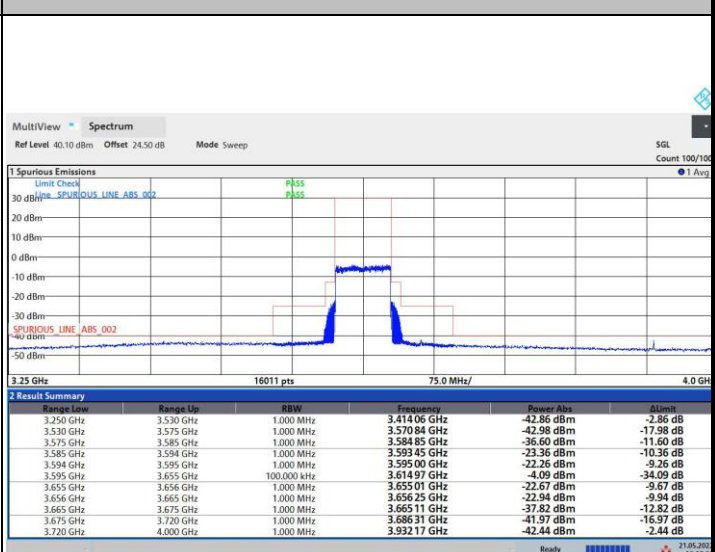

64QAM

256QAM