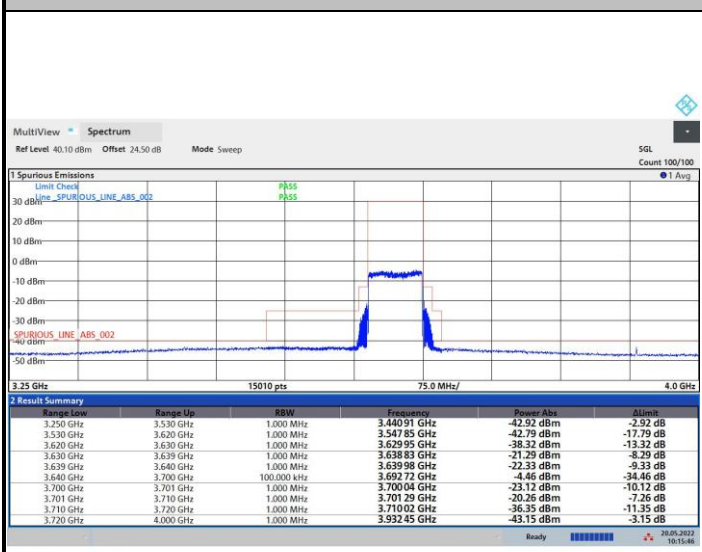

16QAM

64QAM

256QAM

FR1 n48 / 60MHz / Highest Channel / MASK

QPSK

16QAM

64QAM

256QAM