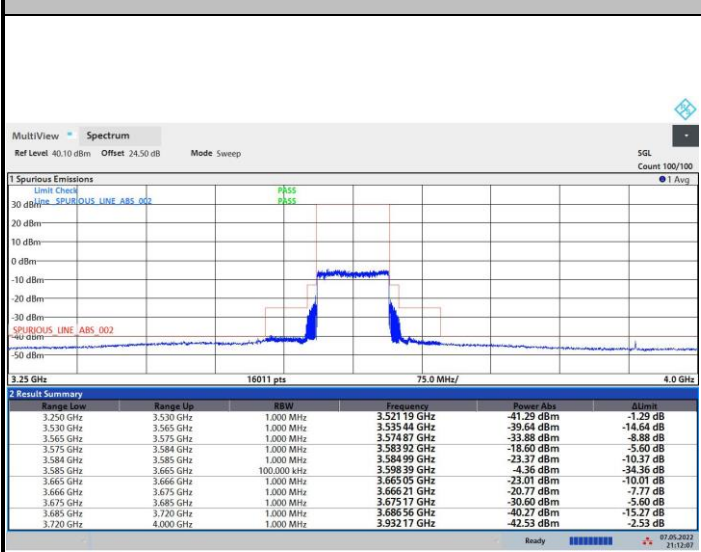

17:13:19 07.05.2022

FR1 n48 / 80MHz / Middle Channel / MASK

QPSK

16QAM

64QAM

256QAM

FR1 n48 / 80MHz / Highest Channel / MASK

QPSK