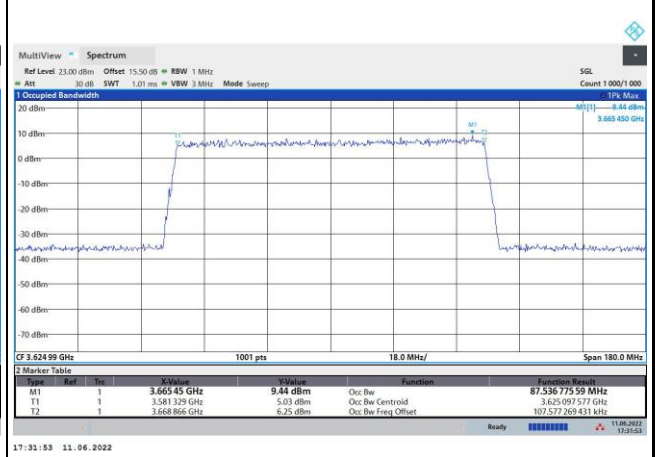

FR1 n48 / 90MHz / Middle Channel / 99%OBW

QPSK

16QAM