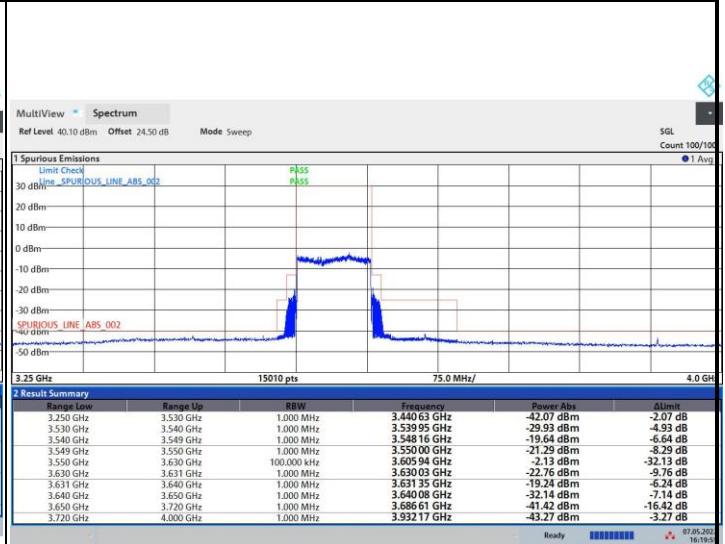

FR1 n48 / 80MHz / Lowest Channel / MASK

QPSK

16QAM

16:39:32 07.05.2022

16:19:56 07.05.2022