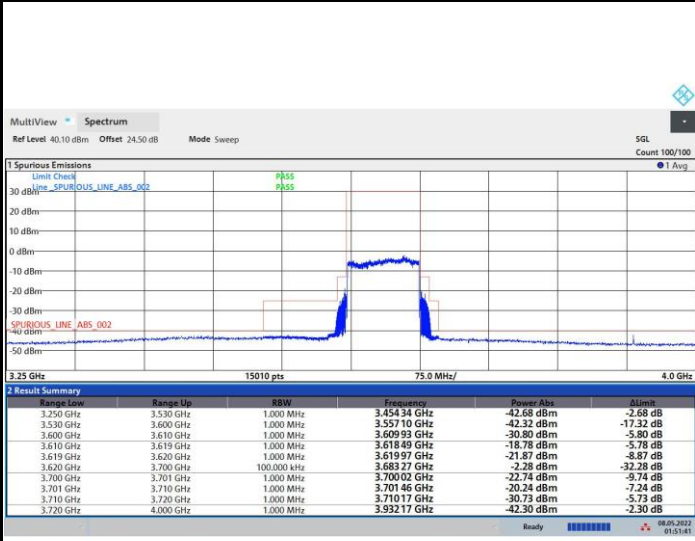

FR1 n48 / 80MHz / Highest Channel / MASK

QPSK

16QAM