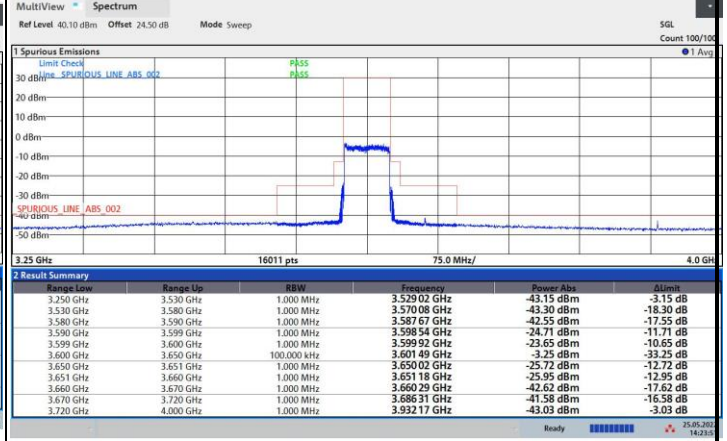

FR1 n48 / 50MHz / Middle Channel / MASK

QPSK

16QAM