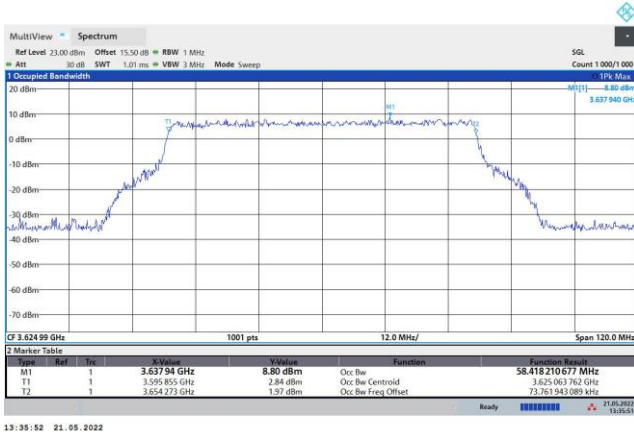

FR1 n48 / 60MHz / Middle Channel / 99%OBW

QPSK

16QAM

64QAM

256QAM

FR1 n48 / 80MHz / Middle Channel / 99%OBW

QPSK

16QAM