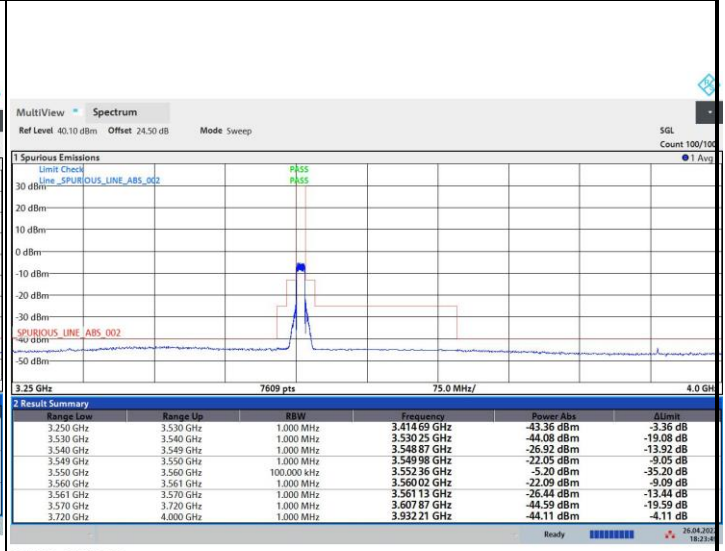

Unwanted Emission (MASK)

FR1 n48 / 10MHz / Lowest Channel / MASK

QPSK

16QAM