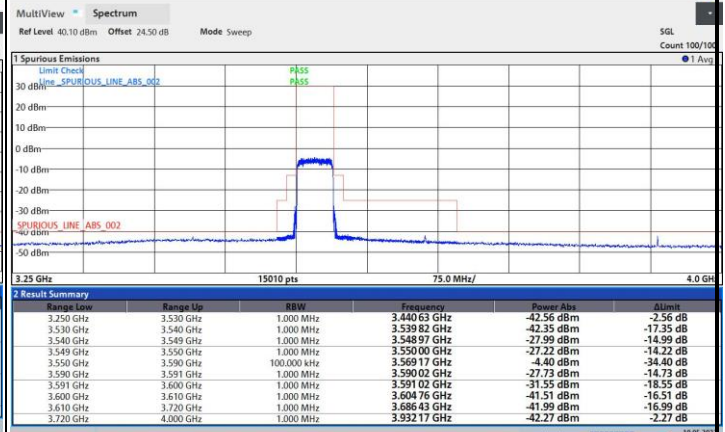

16QAM

64QAM

256QAM

FR1 n48 / 40MHz / Lowest Channel / MASK

QPSK

16QAM

64QAM

256QAM