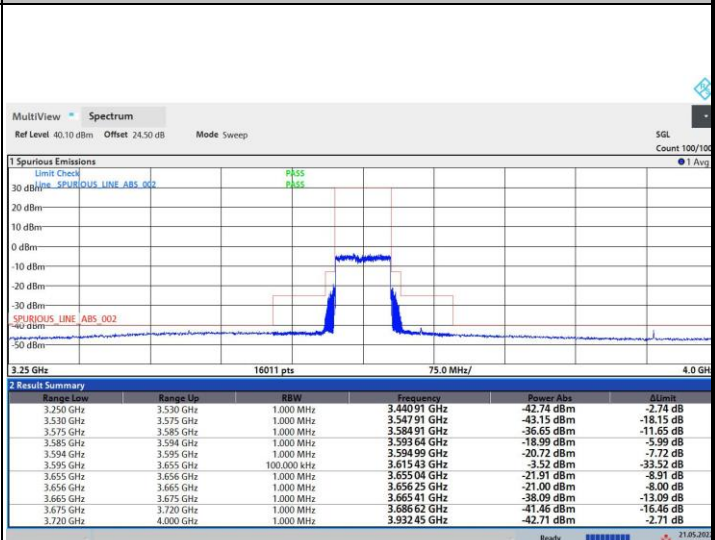

FR1 n48 / 60MHz / Middle Channel / MASK

QPSK

16QAM