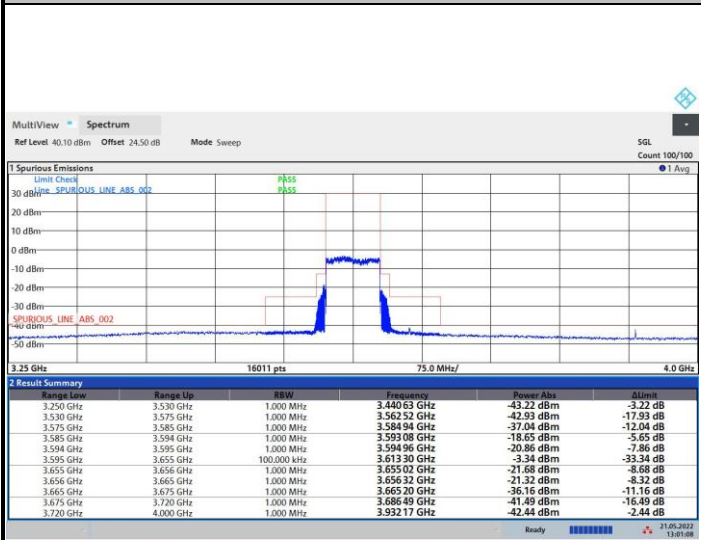

FR1 n48 / 60MHz / Middle Channel / MASK

QPSK

16QAM