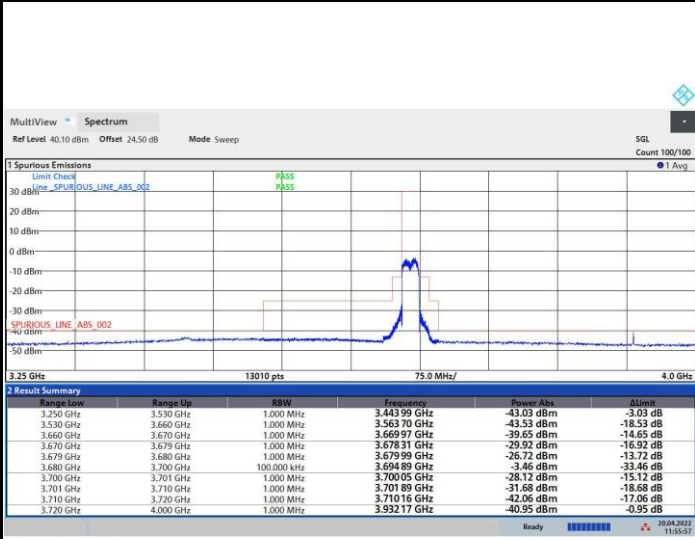

FR1 n48 / 20MHz / Highest Channel / MASK

QPSK

16QAM