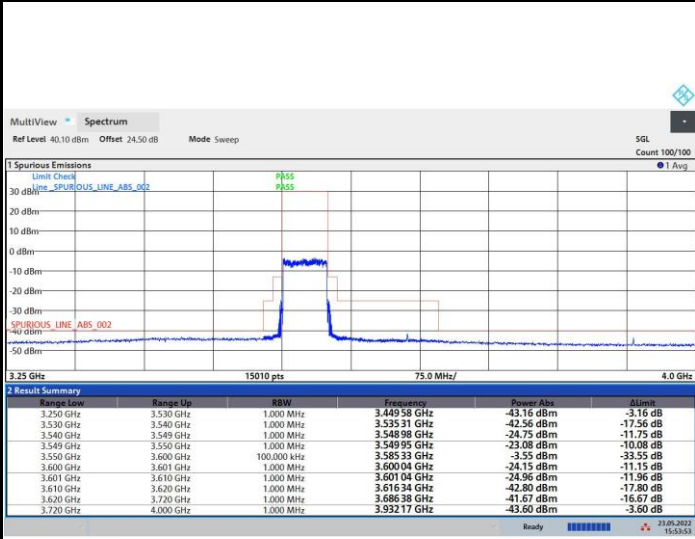

64QAM

256QAM

FR1 n48 / 50MHz / Lowest Channel / MASK

QPSK

16QAM

64QAM

256QAM

FR1 n48 / 50MHz / Middle Channel / MASK