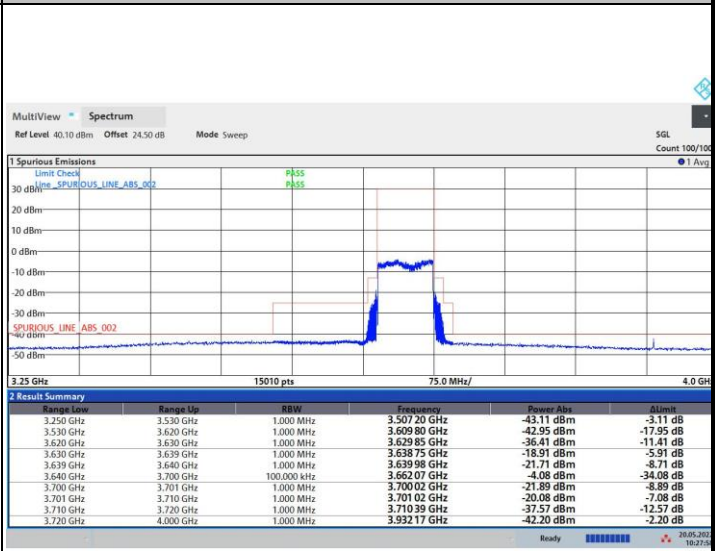

16QAM

64QAM

256QAM

FR1 n48 / 60MHz / Highest Channel / MASK

QPSK

16QAM

64QAM

256QAM