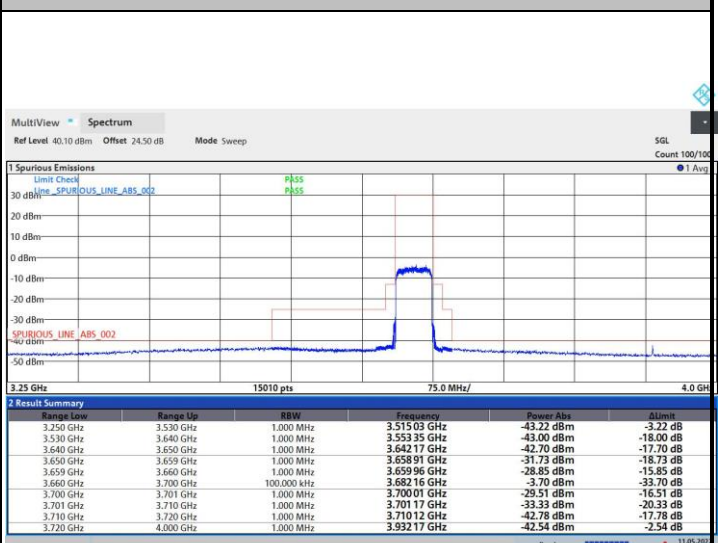

64QAM

256QAM