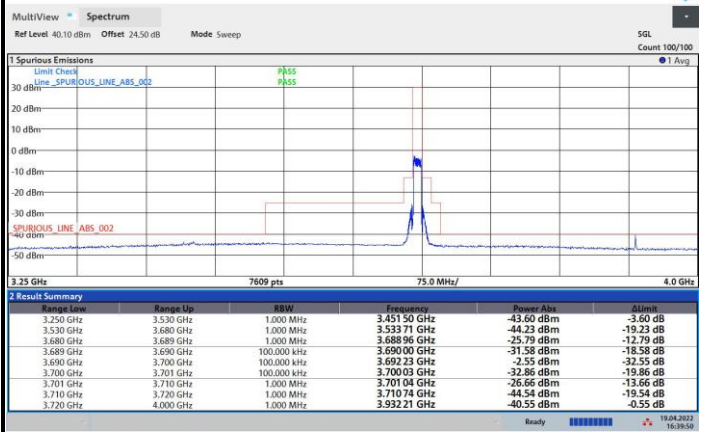

FR1 n48 / 10MHz / Highest Channel / MASK

QPSK

16QAM

16:39:50 19.04.2022