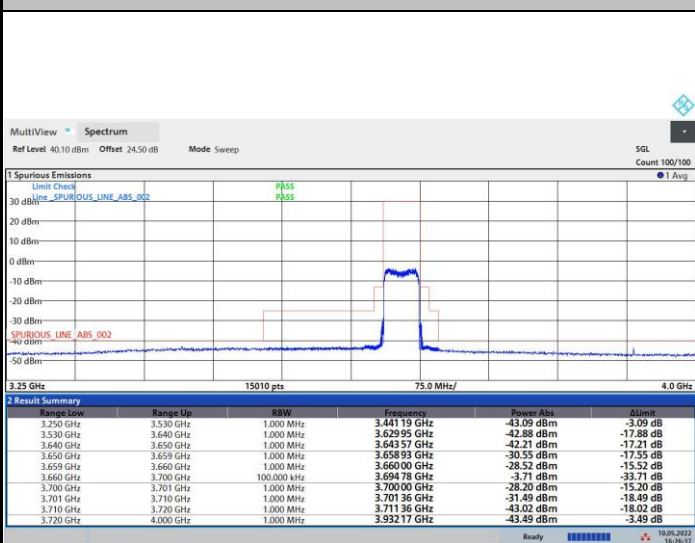

64QAM

256QAM