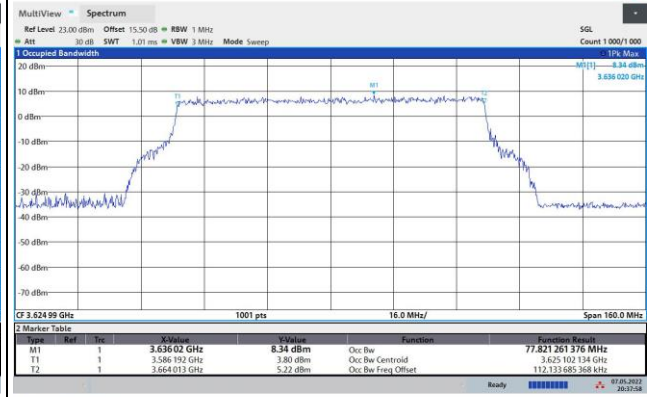

FR1 n48 / 80MHz / Middle Channel / 99%OBW

QPSK

16QAM

20:46:15 07.05.2022

20:37:58 07.05.2022

64QAM

256QAM

20:18:34 07.05.2022

22:20:04 07.05.2022