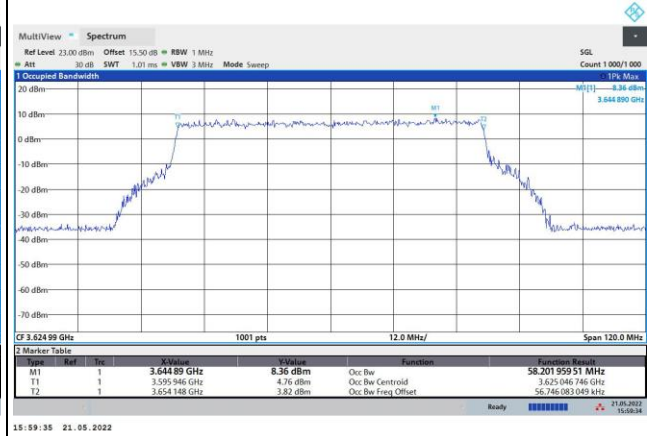

FR1 n48 / 60MHz / Middle Channel / 99%OBW

QPSK

16QAM

64QAM

256QAM

FR1 n48 / 80MHz / Middle Channel / 99%OBW

QPSK

16QAM