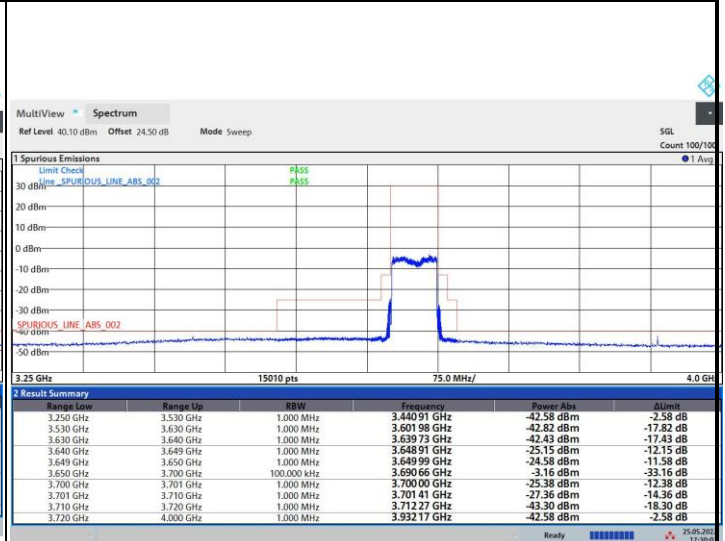

QPSK

16QAM

64QAM

256QAM

FR1 n48 / 50MHz / Highest Channel / MASK

QPSK

16QAM

64QAM