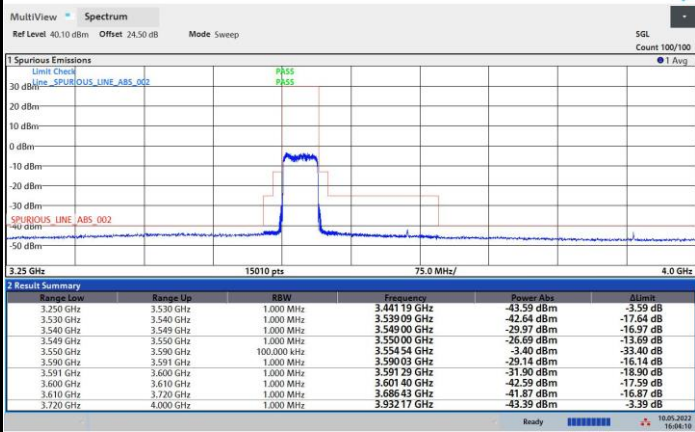

16QAM

64QAM

256QAM

FR1 n48 / 40MHz / Lowest Channel / MASK

QPSK

16QAM

64QAM

256QAM