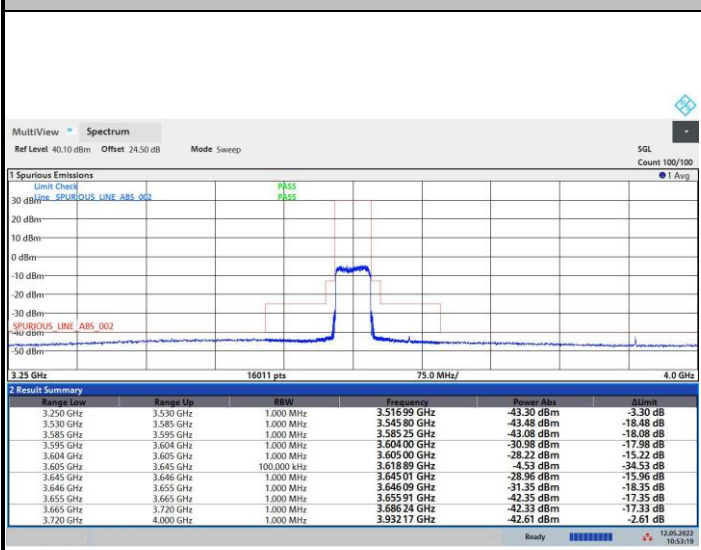

FR1 n48 / 40MHz / Middle Channel / MASK

QPSK

16QAM

64QAM

256QAM

FR1 n48 / 40MHz / Highest Channel / MASK

QPSK

16QAM