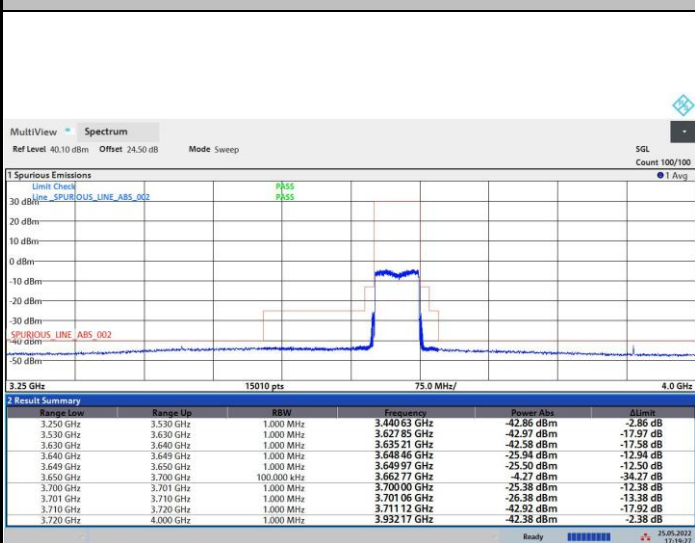

64QAM

256QAM