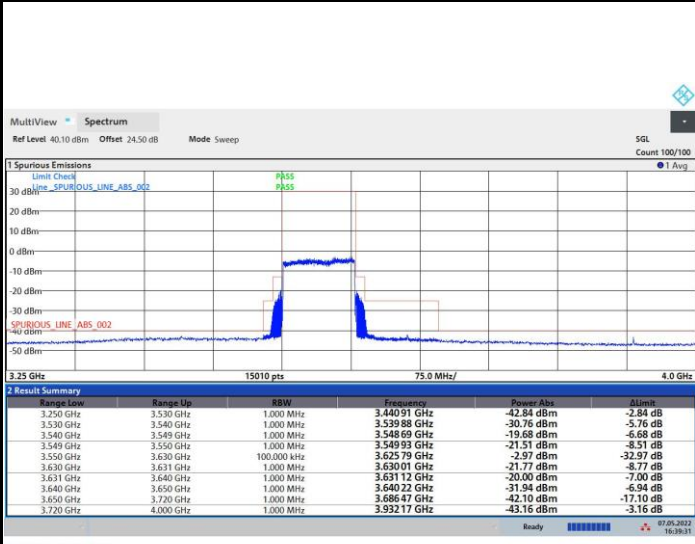

FR1 n48 / 80MHz / Lowest Channel / MASK

QPSK

16QAM

16:39:32 07.05.2022

16:19:56 07.05.2022