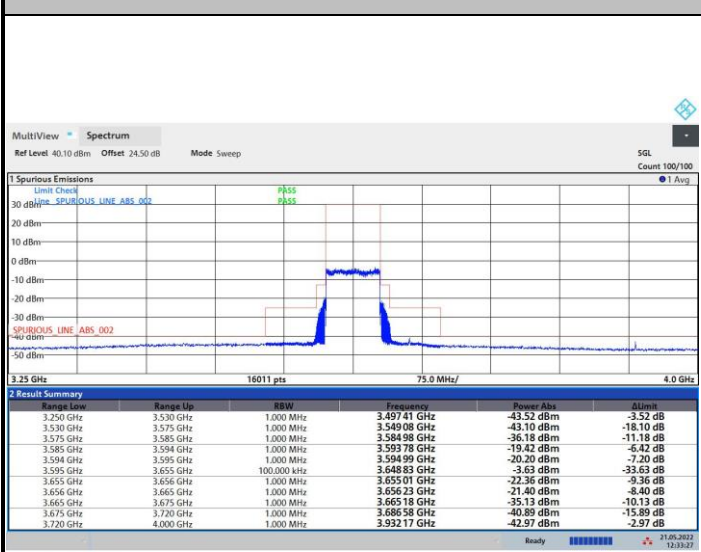

64QAM

256QAM