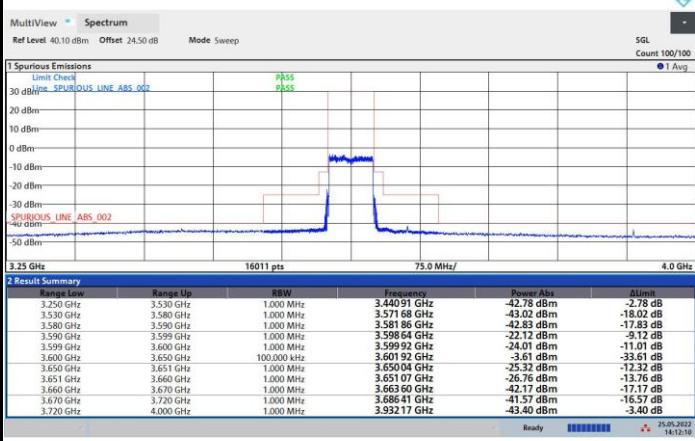

64QAM

256QAM