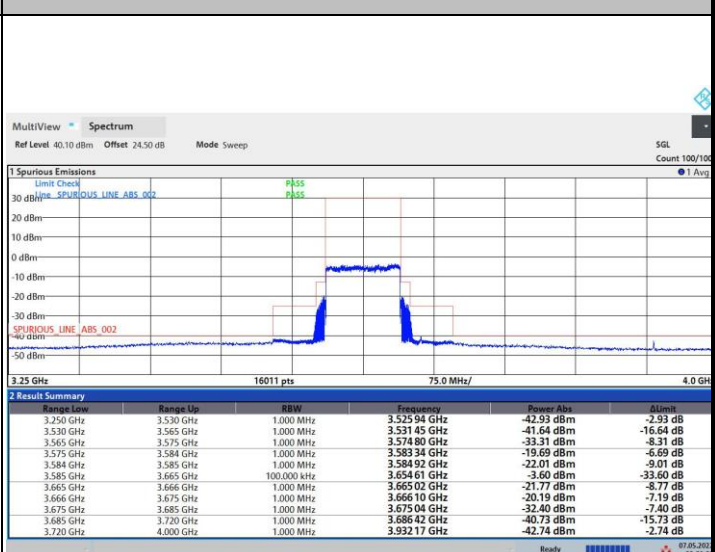

17:13:19 07.05.2022

FR1 n48 / 80MHz / Middle Channel / MASK

QPSK

16QAM

64QAM

256QAM

FR1 n48 / 80MHz / Highest Channel / MASK

QPSK