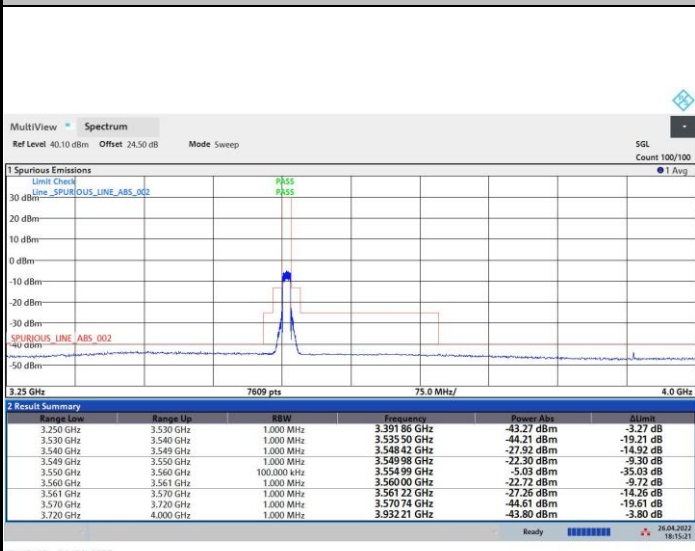

Unwanted Emission (MASK)

FR1 n48 / 10MHz / Lowest Channel / MASK

QPSK

16QAM

64QAM

256QAM

FR1 n48 / 10MHz / Middle Channel / MASK

QPSK