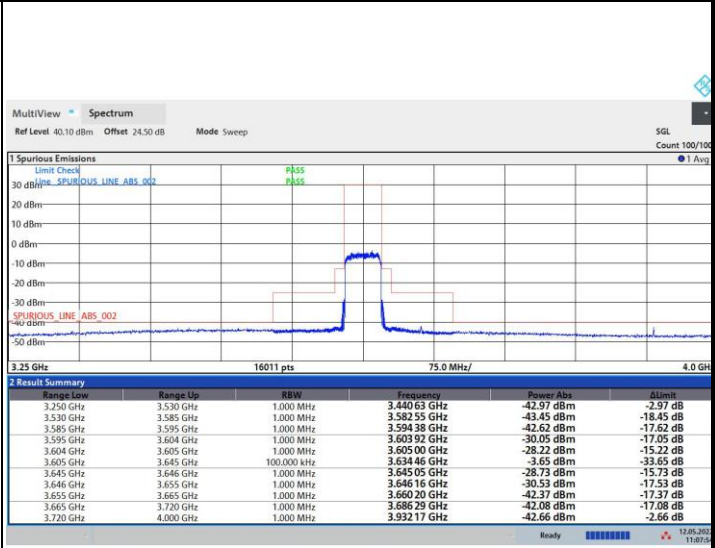

FR1 n48 / 40MHz / Middle Channel / MASK

QPSK

16QAM