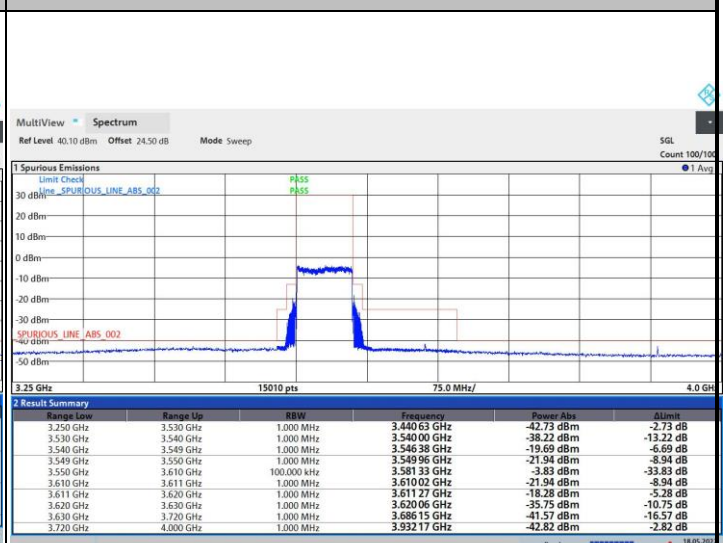

256QAM

FR1 n48 / 60MHz / Lowest Channel / MASK

QPSK

16QAM

64QAM

256QAM

FR1 n48 / 60MHz / Middle Channel / MASK

QPSK