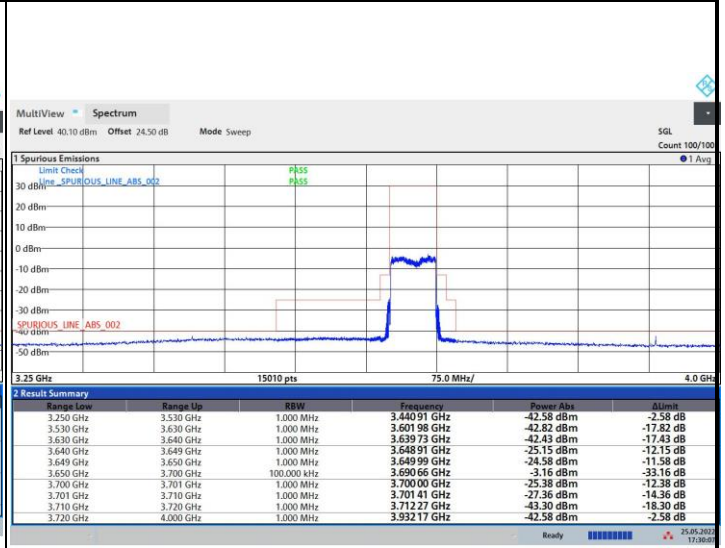

FR1 n48 / 50MHz / Highest Channel / MASK

QPSK

16QAM