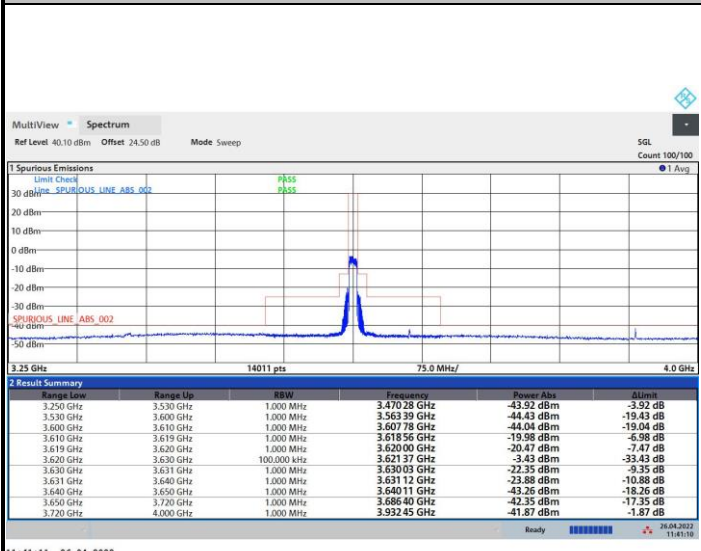

FR1 n48 / 10MHz / Lowest Channel / MASK

QPSK

16QAM

64QAM

256QAM

FR1 n48 / 10MHz / Middle Channel / MASK

QPSK

16QAM