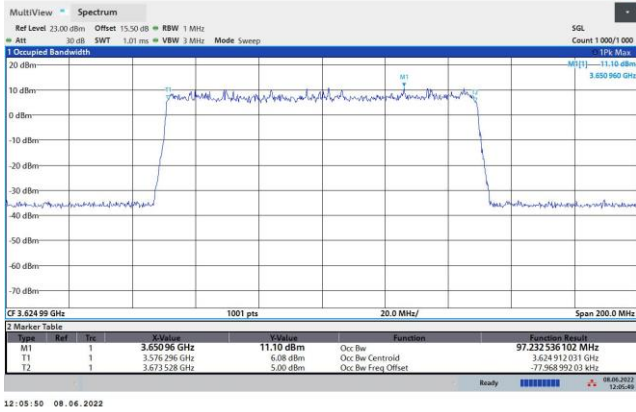

64QAM

256QAM

FR1 n48 / 100MHz / Middle Channel / 99%OBW

QPSK

16QAM

64QAM

256QAM

Unwanted Emission (MASK)