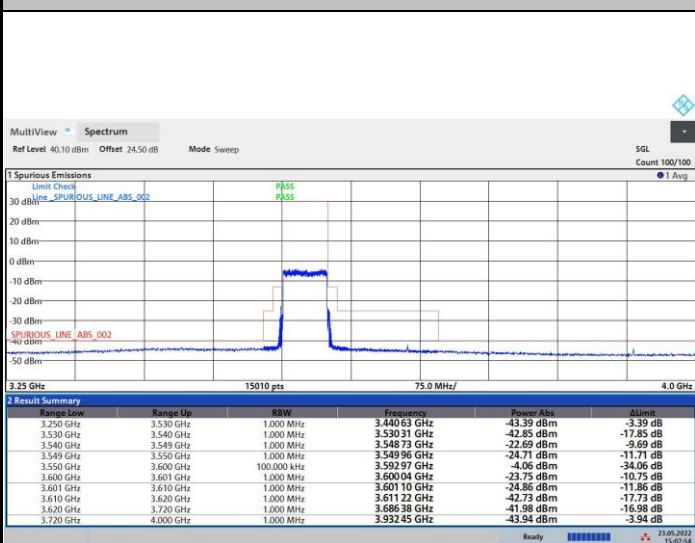

64QAM

256QAM