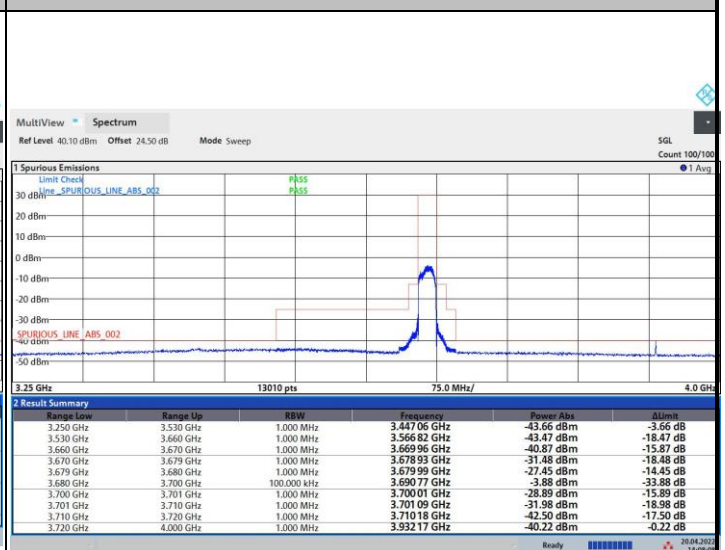

256QAM

FR1 n48 / 20MHz / Highest Channel / MASK

QPSK

16QAM

64QAM

256QAM

FR1 n48 / 40MHz / Lowest Channel / MASK

QPSK