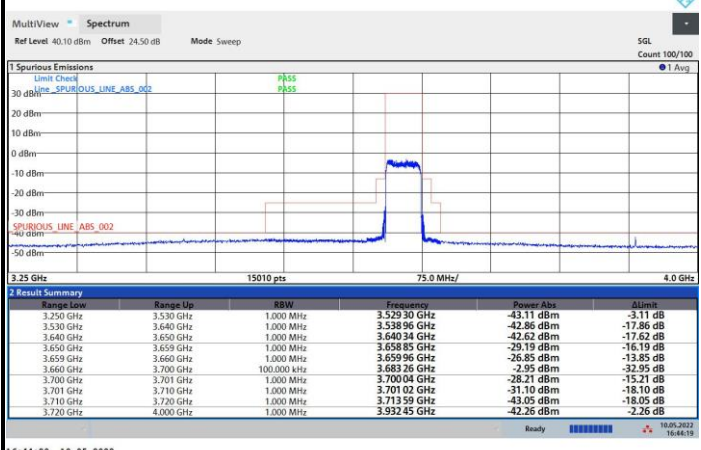

FR1 n48 / 40MHz / Highest Channel / MASK

QPSK

16QAM

64QAM

256QAM

FR1 n48 / 50MHz / Lowest Channel / MASK

QPSK

16QAM