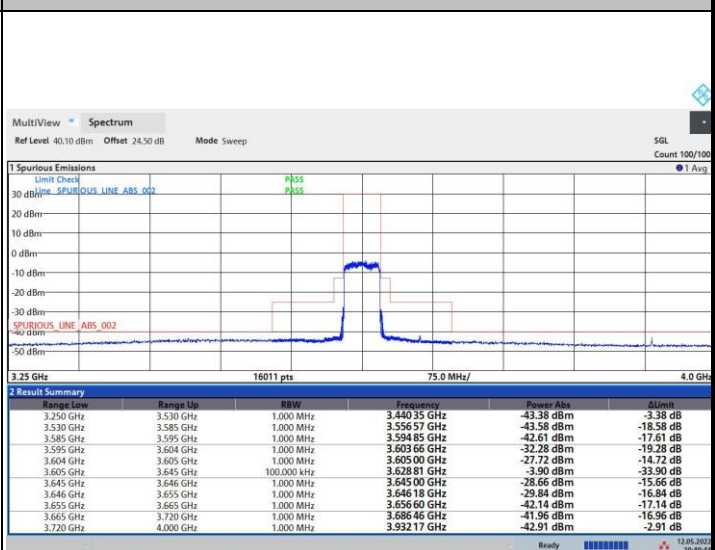

FR1 n48 / 40MHz / Highest Channel / MASK

QPSK

16QAM

64QAM

256QAM

FR1 n48 / 50MHz / Lowest Channel / MASK

QPSK

16QAM