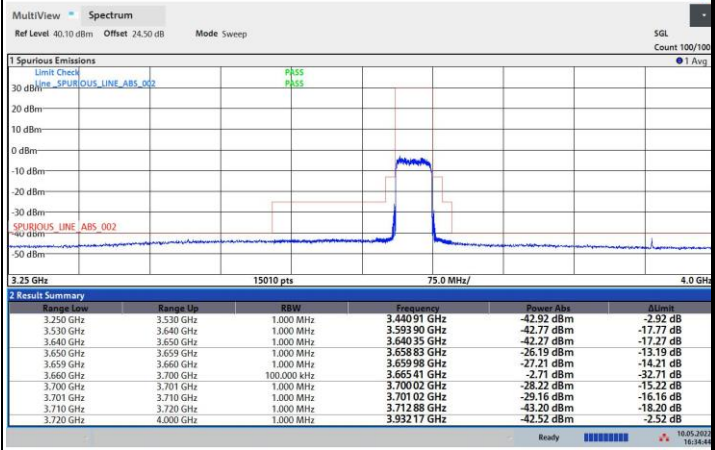

FR1 n48 / 40MHz / Highest Channel / MASK

QPSK

16QAM

64QAM

256QAM

FR1 n48 / 50MHz / Lowest Channel / MASK

QPSK

16QAM