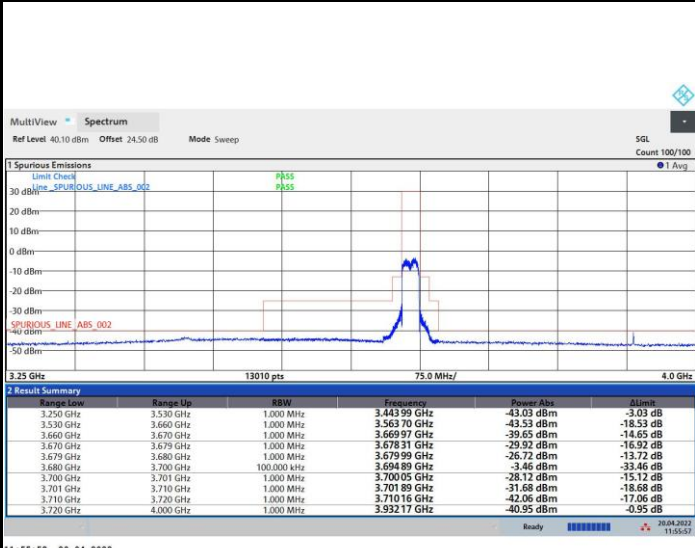

256QAM

FR1 n48 / 20MHz / Highest Channel / MASK

QPSK

16QAM

64QAM

256QAM

FR1 n48 / 40MHz / Lowest Channel / MASK

QPSK