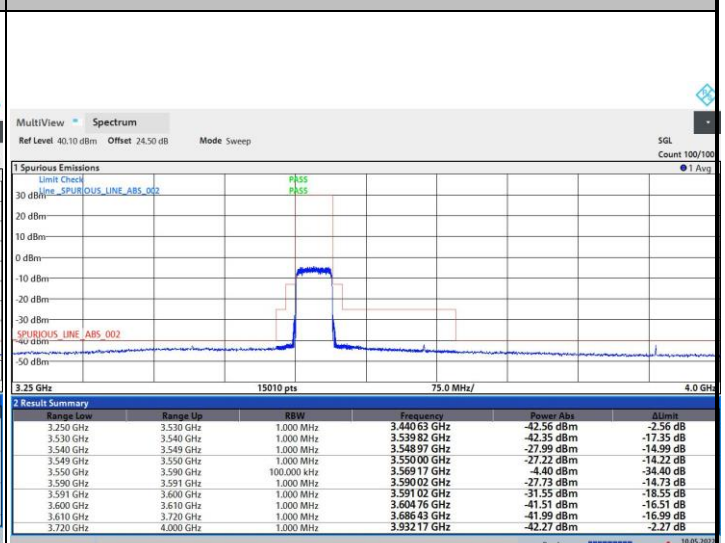

64QAM

256QAM