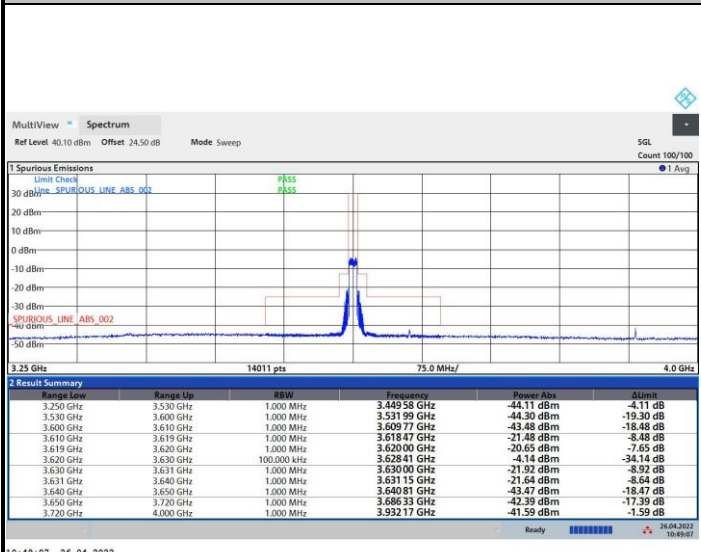

64QAM

256QAM

10:49:07 26.04.2022

11:59:17 26.04.2022