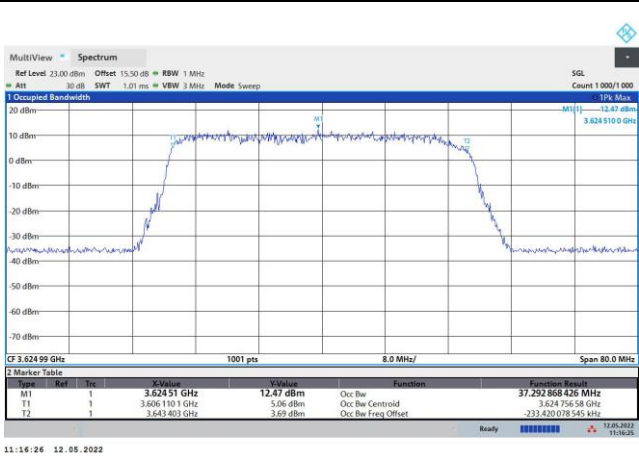

FR1 n48 / 20MHz / Middle Channel / 99%OBW

QPSK

16QAM

64QAM

256QAM

FR1 n48 / 40MHz / Middle Channel / 99%OBW

QPSK

16QAM