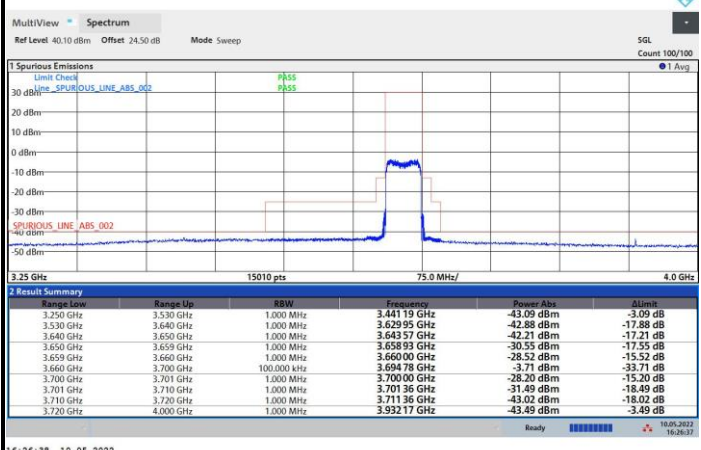

FR1 n48 / 40MHz / Highest Channel / MASK

QPSK

16QAM

64QAM

256QAM

FR1 n48 / 50MHz / Lowest Channel / MASK

QPSK

16QAM