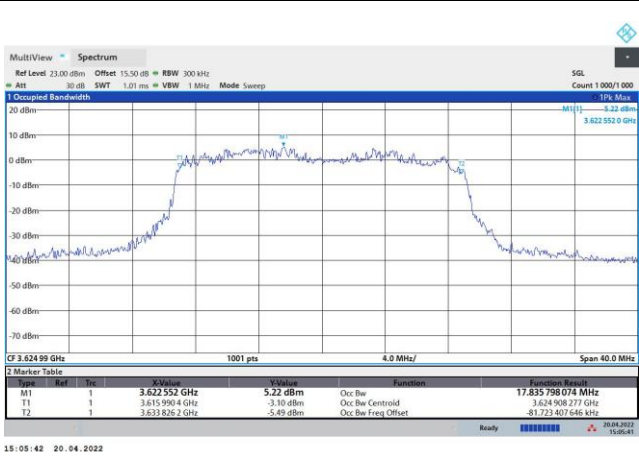

FR1 n48 / 20MHz / Middle Channel / 99%OBW

QPSK

16QAM

64QAM

256QAM

FR1 n48 / 40MHz / Middle Channel / 99%OBW

QPSK

16QAM