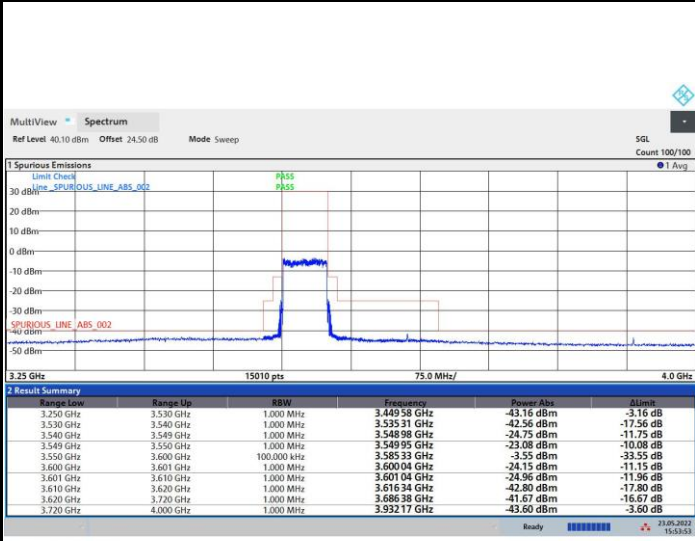

FR1 n48 / 40MHz / Highest Channel / MASK

QPSK

16QAM

64QAM

256QAM

FR1 n48 / 50MHz / Lowest Channel / MASK

QPSK

16QAM