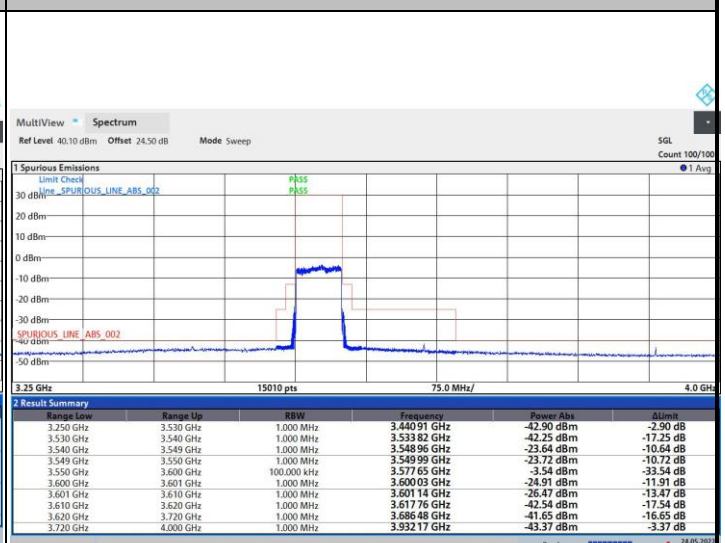

64QAM

256QAM