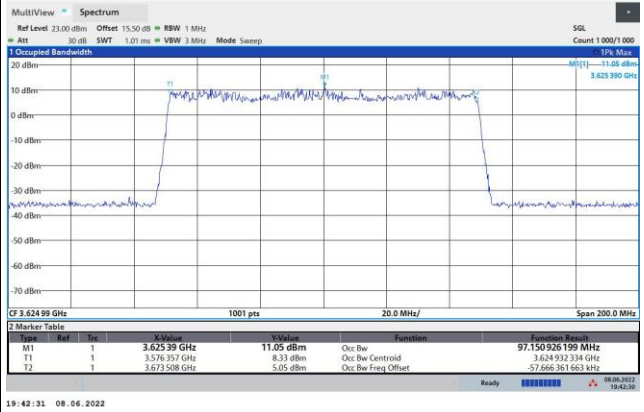

64QAM

256QAM

FR1 n48 / 100MHz / Middle Channel / 99%OBW

QPSK

16QAM

64QAM

256QAM

Unwanted Emission (MASK)