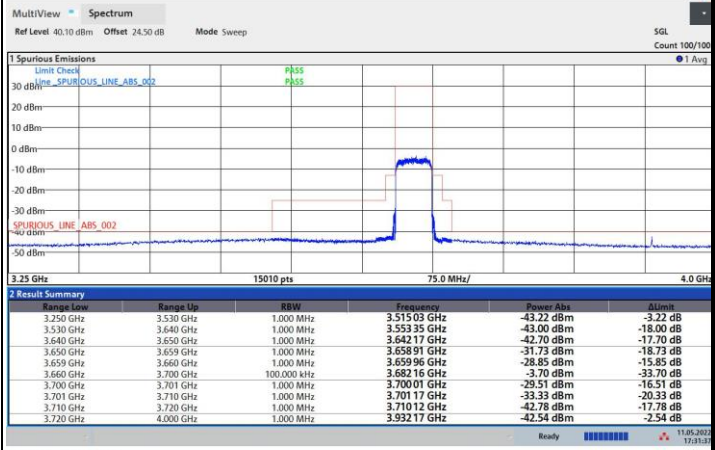

FR1 n48 / 40MHz / Highest Channel / MASK

QPSK

16QAM

64QAM

256QAM

FR1 n48 / 50MHz / Lowest Channel / MASK

QPSK

16QAM