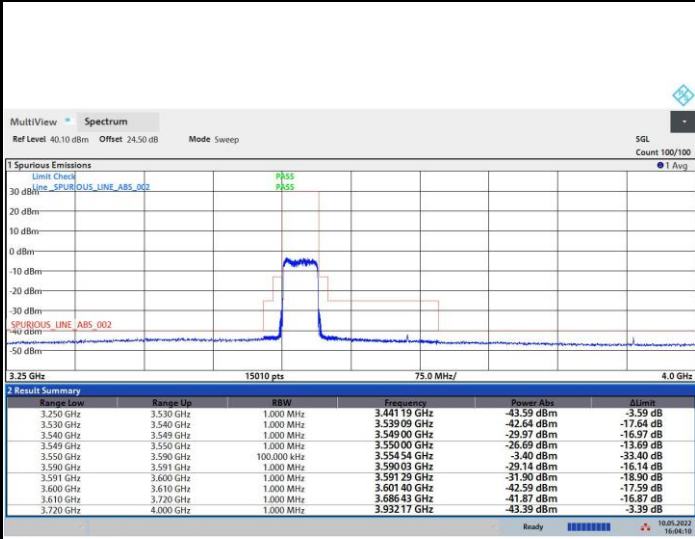

FR1 n48 / 40MHz / Lowest Channel / MASK

QPSK

16QAM