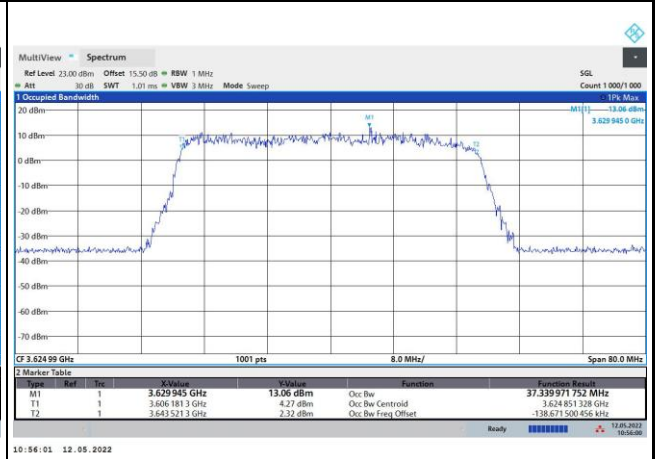

FR1 n48 / 20MHz / Middle Channel / 99%OBW

QPSK

16QAM

64QAM

256QAM

FR1 n48 / 40MHz / Middle Channel / 99%OBW

QPSK

16QAM