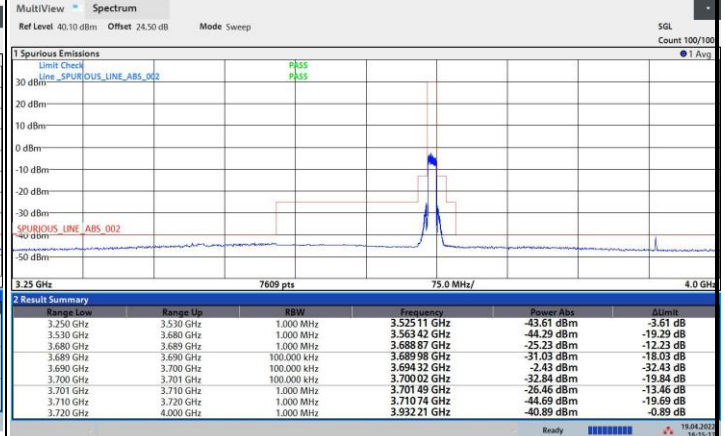

FR1 n48 / 10MHz / Highest Channel / MASK

QPSK

16QAM