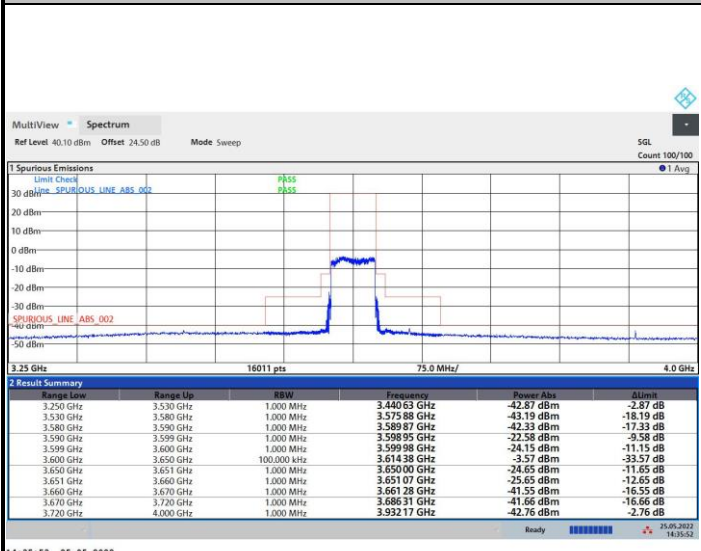

64QAM

256QAM

FR1 n48 / 50MHz / Middle Channel / MASK

QPSK

16QAM

64QAM

256QAM

FR1 n48 / 50MHz / Highest Channel / MASK