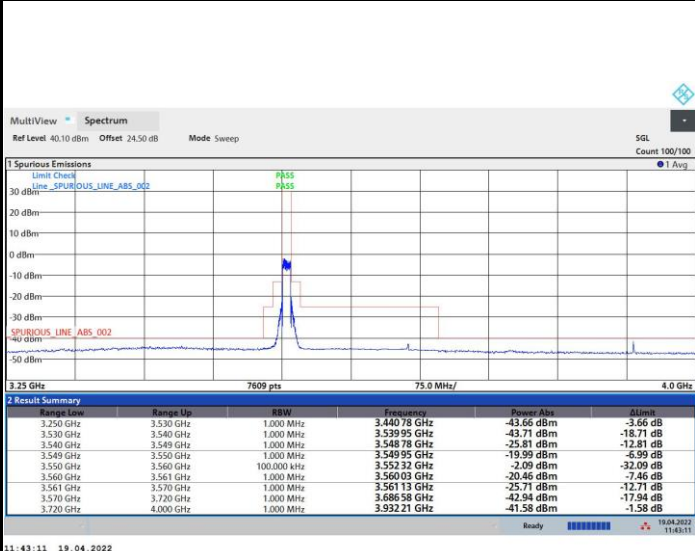

Unwanted Emission (MASK)

FR1 n48 / 10MHz / Lowest Channel / MASK

QPSK

16QAM