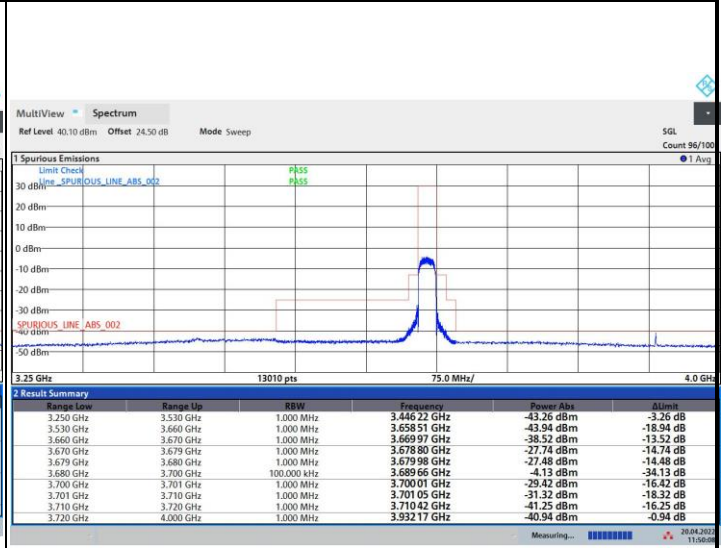

256QAM

FR1 n48 / 20MHz / Highest Channel / MASK

QPSK

16QAM

64QAM

256QAM

FR1 n48 / 40MHz / Lowest Channel / MASK

QPSK