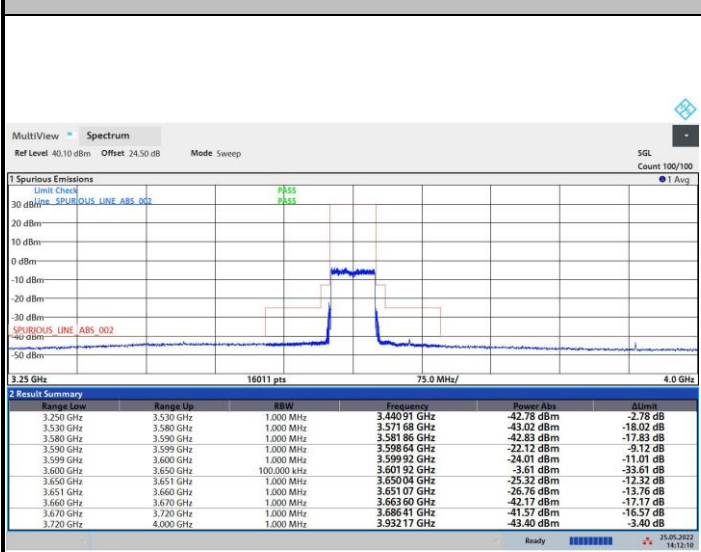

64QAM

256QAM

FR1 n48 / 50MHz / Middle Channel / MASK

QPSK

16QAM

64QAM

256QAM

FR1 n48 / 50MHz / Highest Channel / MASK