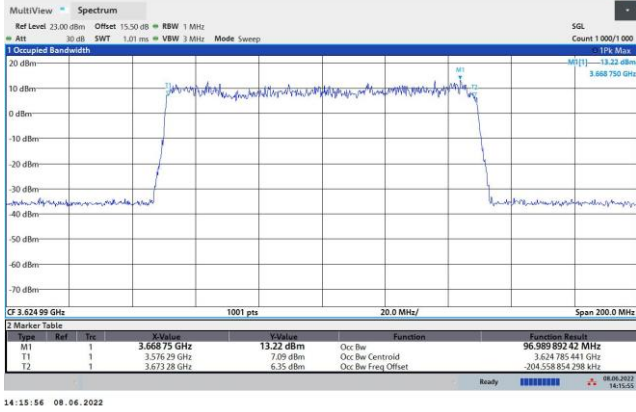

64QAM

256QAM

FR1 n48 / 100MHz / Middle Channel / 99%OBW

QPSK

16QAM

64QAM

256QAM

Unwanted Emission (MASK)