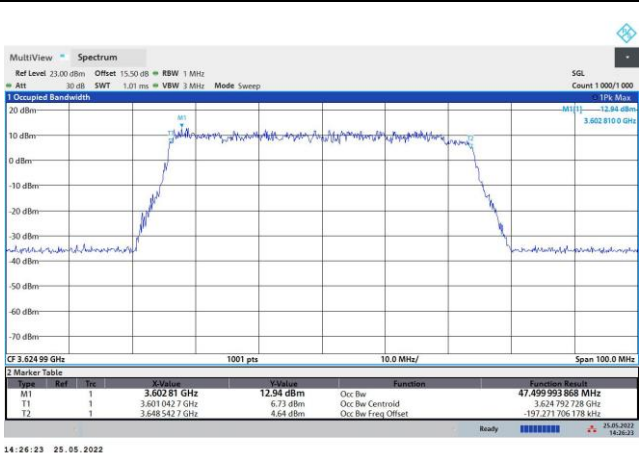

64QAM

256QAM

FR1 n48 / 50MHz / Middle Channel / 99%OBW

QPSK

16QAM

64QAM

256QAM

FR1 n48 / 60MHz / Middle Channel / 99%OBW