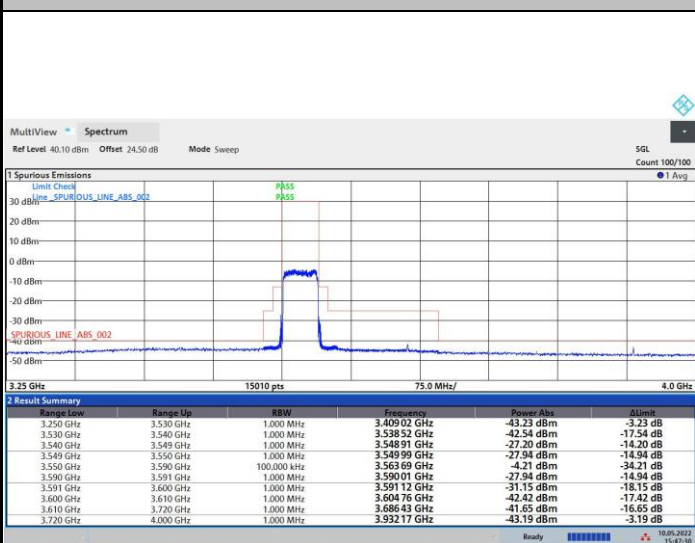

64QAM

256QAM