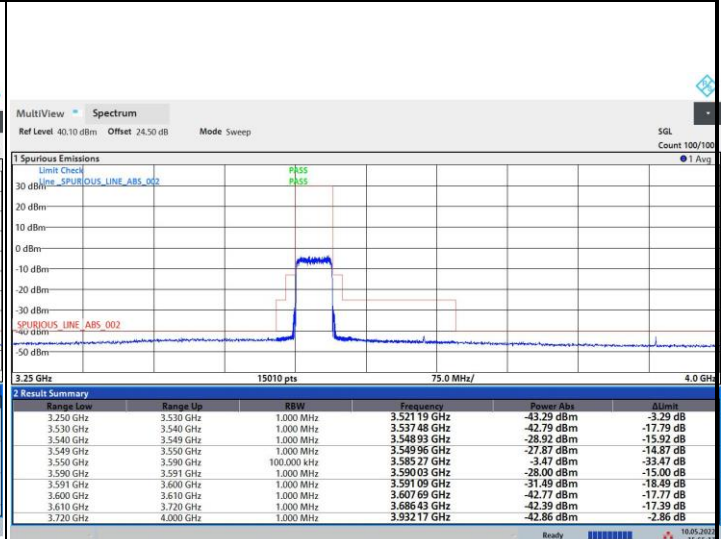

FR1 n48 / 40MHz / Lowest Channel / MASK

QPSK

16QAM