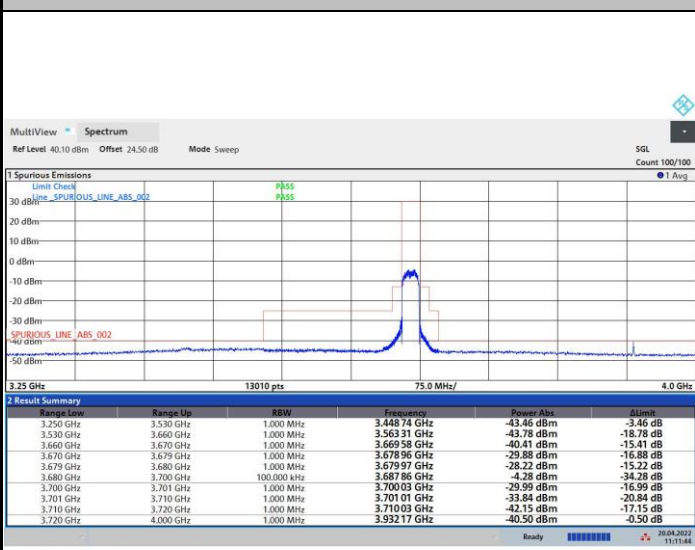

256QAM

FR1 n48 / 20MHz / Highest Channel / MASK

QPSK

16QAM

64QAM

256QAM

FR1 n48 / 40MHz / Lowest Channel / MASK

QPSK