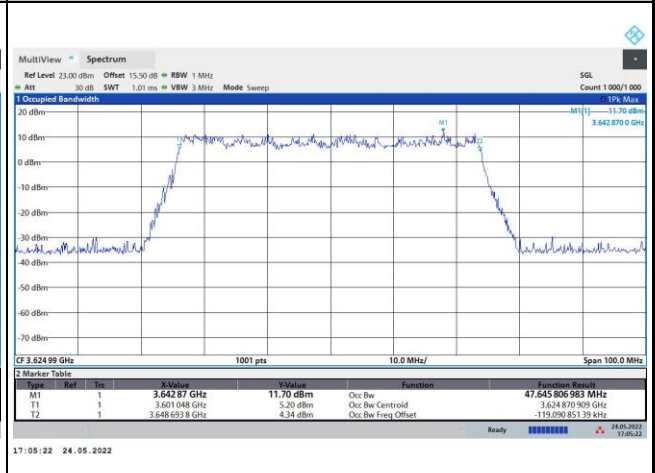

64QAM

256QAM

FR1 n48 / 50MHz / Middle Channel / 99%OBW

QPSK

16QAM

64QAM

256QAM

FR1 n48 / 60MHz / Middle Channel / 99%OBW