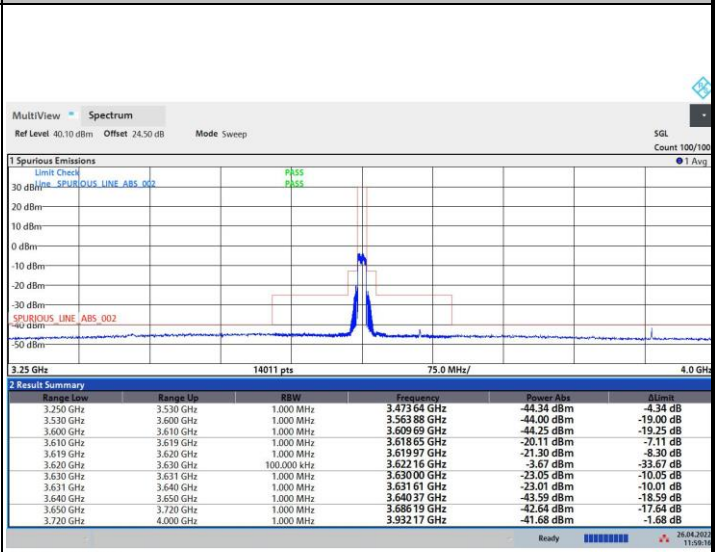

64QAM

256QAM

10:49:07 26.04.2022

11:59:17 26.04.2022