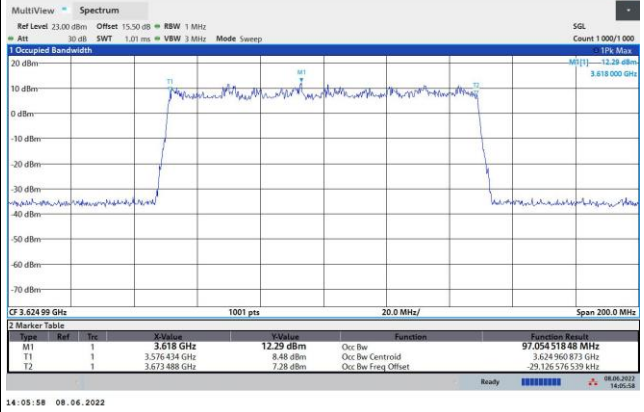

64QAM

256QAM

FR1 n48 / 100MHz / Middle Channel / 99%OBW

QPSK

16QAM

64QAM

256QAM

Unwanted Emission (MASK)