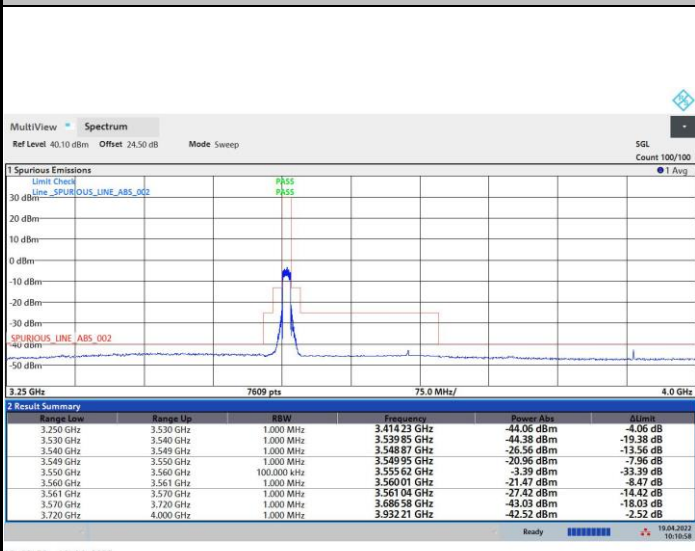

FR1 n48 / 10MHz / Lowest Channel / MASK

QPSK

16QAM

64QAM

256QAM

FR1 n48 / 10MHz / Middle Channel / MASK

QPSK

16QAM