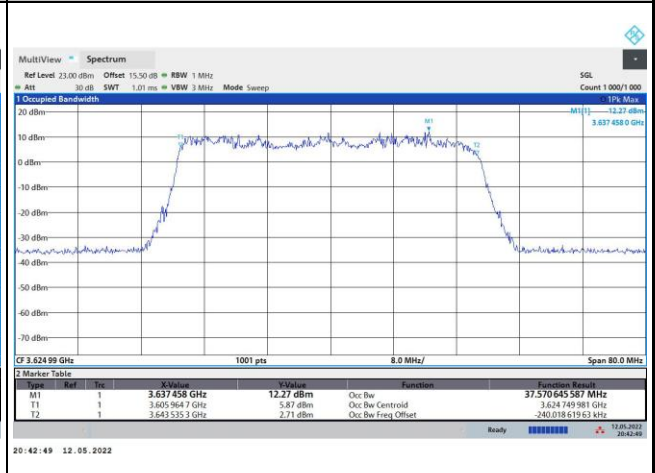

64QAM

256QAM