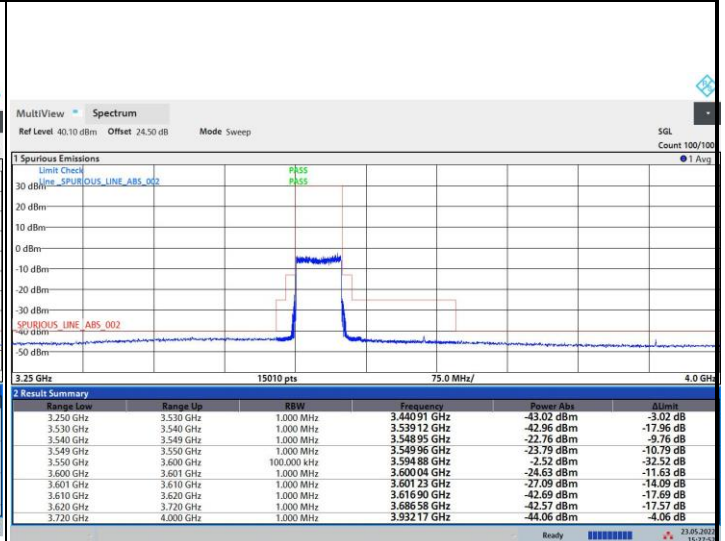

FR1 n48 / 40MHz / Highest Channel / MASK

QPSK

16QAM

64QAM

256QAM

FR1 n48 / 50MHz / Lowest Channel / MASK

QPSK

16QAM