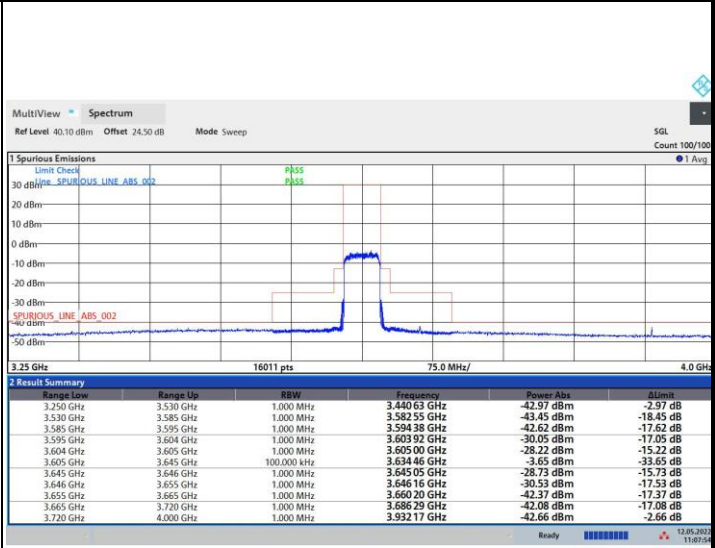

FR1 n48 / 40MHz / Middle Channel / MASK

QPSK

16QAM