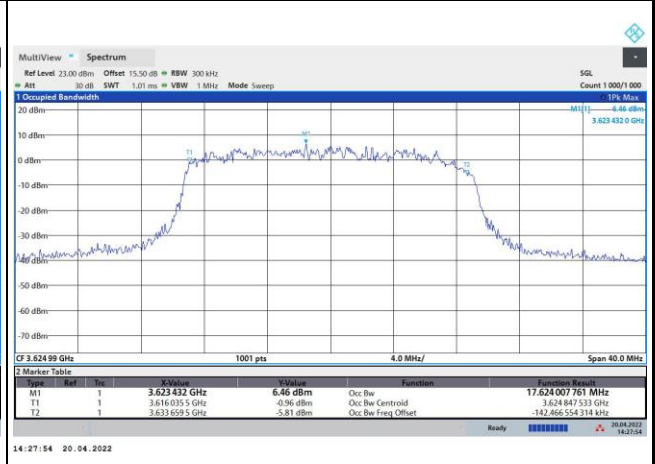

FR1 n48 / 20MHz / Middle Channel / 99%OBW

QPSK

16QAM

64QAM

256QAM

FR1 n48 / 40MHz / Middle Channel / 99%OBW

QPSK

16QAM