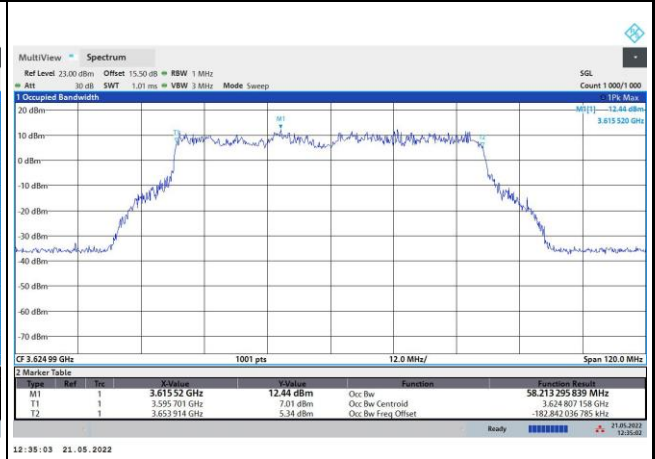

FR1 n48 / 60MHz / Middle Channel / 99%OBW

QPSK

16QAM