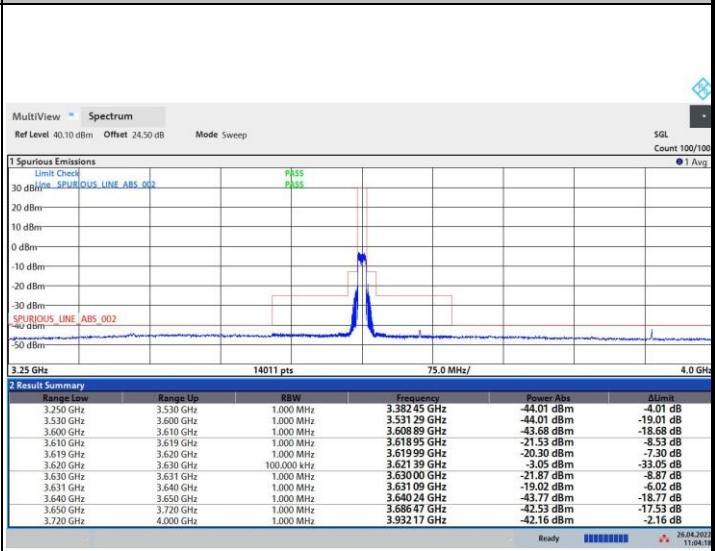

FR1 n48 / 10MHz / Lowest Channel / MASK

QPSK

16QAM

64QAM

256QAM

FR1 n48 / 10MHz / Middle Channel / MASK

QPSK

16QAM