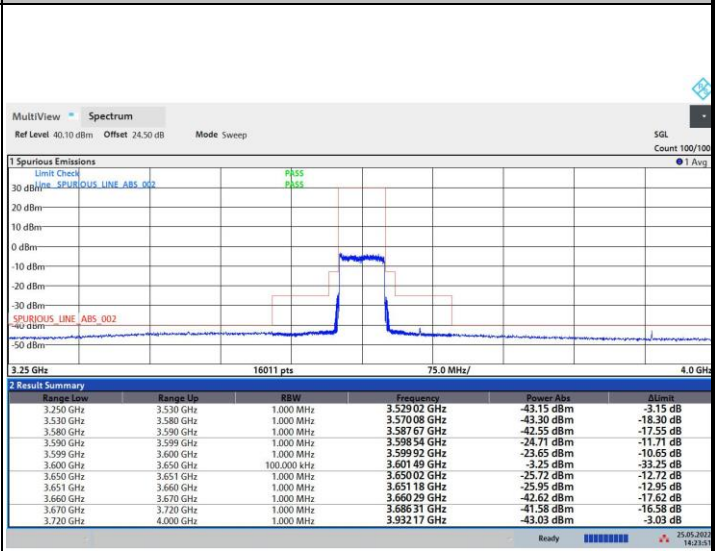

64QAM

256QAM

FR1 n48 / 50MHz / Middle Channel / MASK

QPSK

16QAM

64QAM

256QAM

FR1 n48 / 50MHz / Highest Channel / MASK