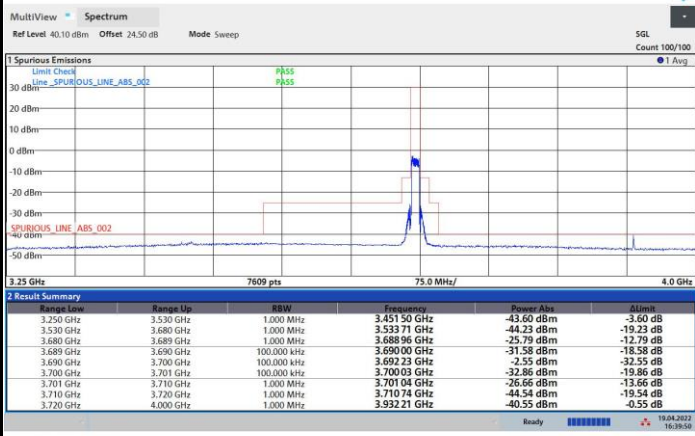

FR1 n48 / 10MHz / Highest Channel / MASK

QPSK

16QAM