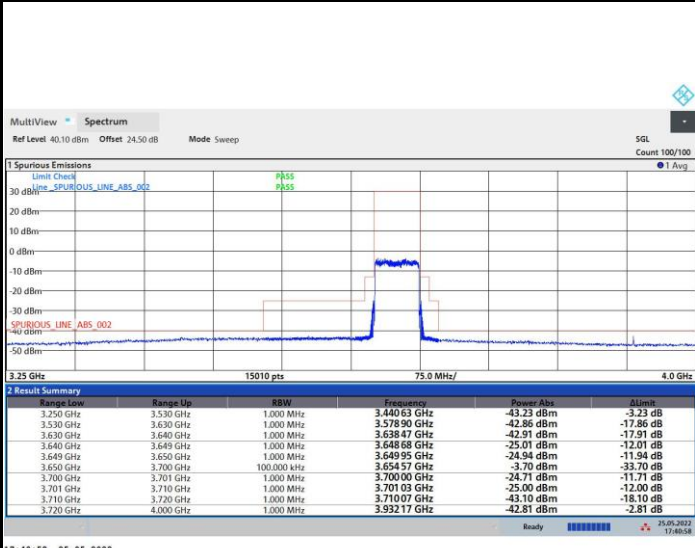

FR1 n48 / 50MHz / Highest Channel / MASK

QPSK

16QAM