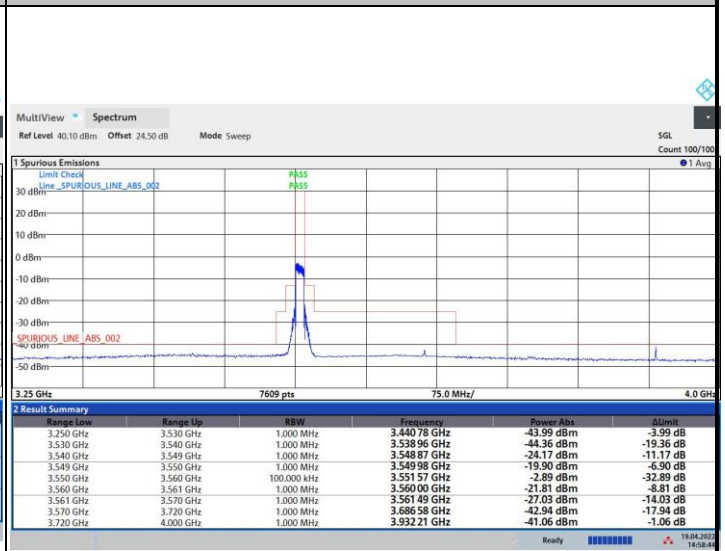

FR1 n48 / 10MHz / Lowest Channel / MASK

QPSK

16QAM

64QAM

256QAM

FR1 n48 / 10MHz / Middle Channel / MASK

QPSK

16QAM