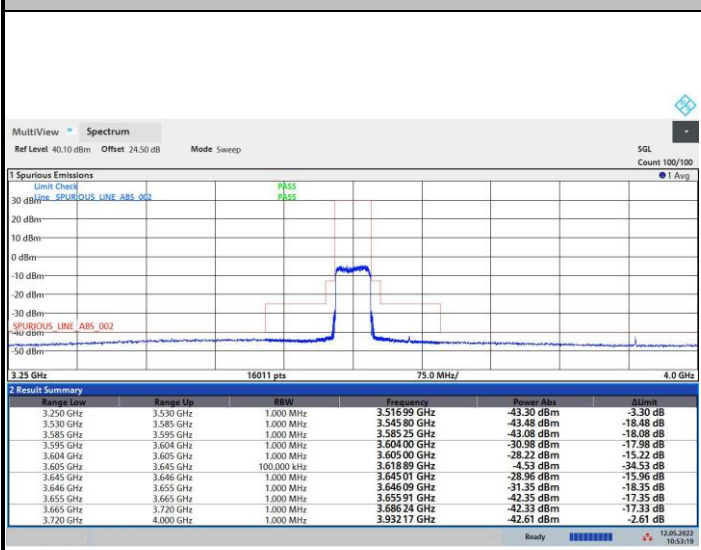

FR1 n48 / 40MHz / Highest Channel / MASK

QPSK

16QAM

64QAM

256QAM

FR1 n48 / 50MHz / Lowest Channel / MASK

QPSK

16QAM