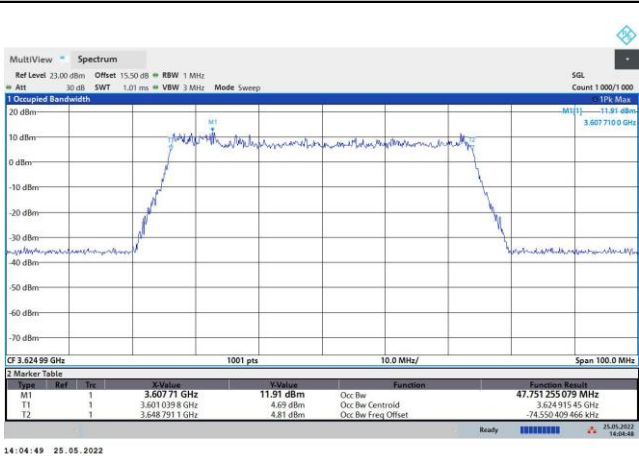

64QAM

256QAM

FR1 n48 / 50MHz / Middle Channel / 99%OBW

QPSK

16QAM

64QAM

256QAM

FR1 n48 / 60MHz / Middle Channel / 99%OBW