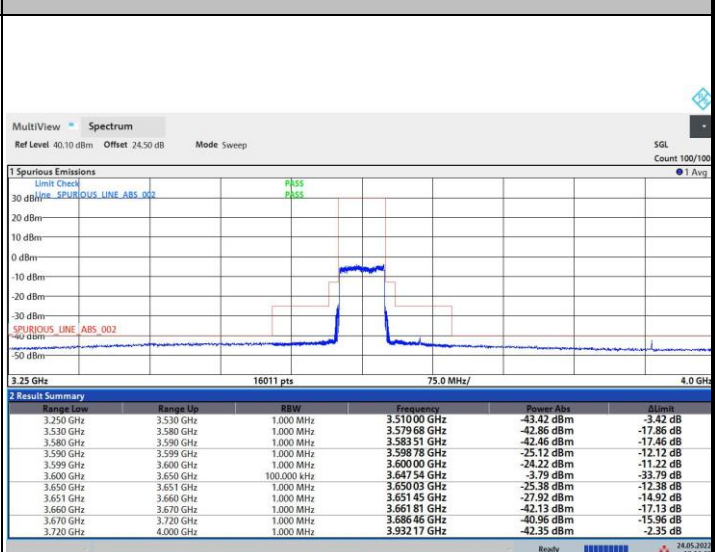

64QAM

256QAM

FR1 n48 / 50MHz / Middle Channel / MASK

QPSK

16QAM

64QAM

256QAM

FR1 n48 / 50MHz / Highest Channel / MASK