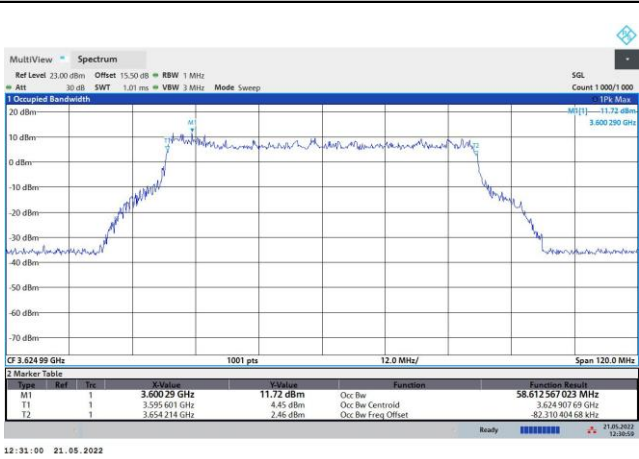

64QAM

256QAM