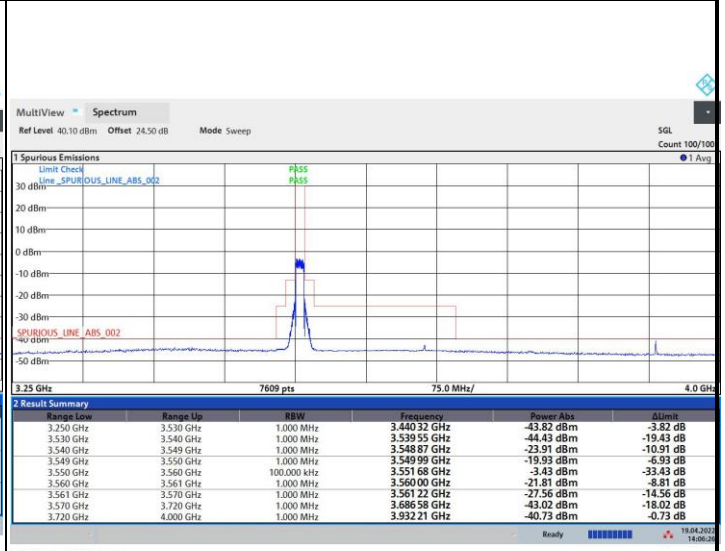

Unwanted Emission (MASK)

FR1 n48 / 10MHz / Lowest Channel / MASK

QPSK

16QAM