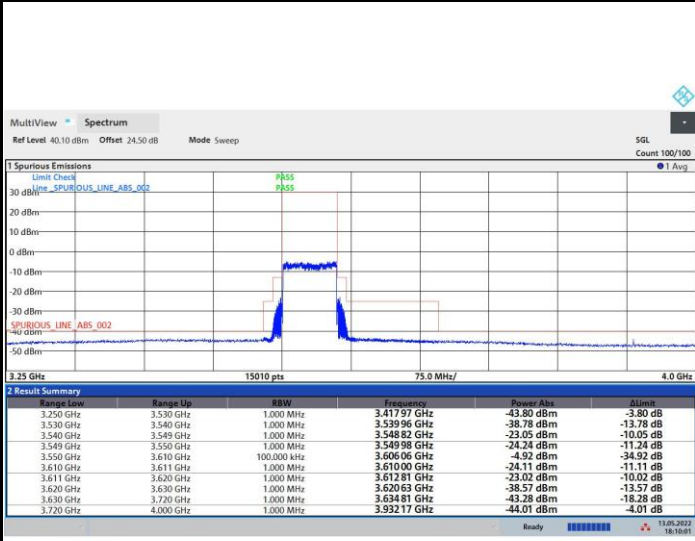

FR1 n48 / 50MHz / Highest Channel / MASK

QPSK

16QAM

64QAM

256QAM

FR1 n48 / 60MHz / Lowest Channel / MASK

QPSK

16QAM