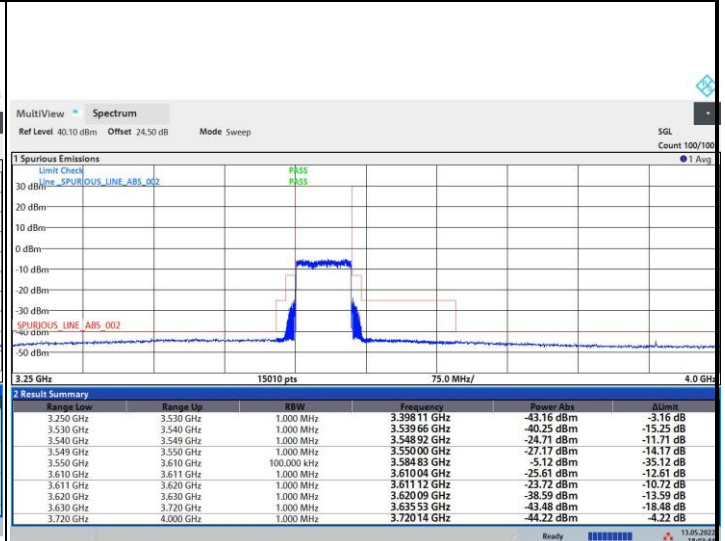

FR1 n48 / 50MHz / Highest Channel / MASK

QPSK

16QAM

64QAM

256QAM

FR1 n48 / 60MHz / Lowest Channel / MASK

QPSK

16QAM