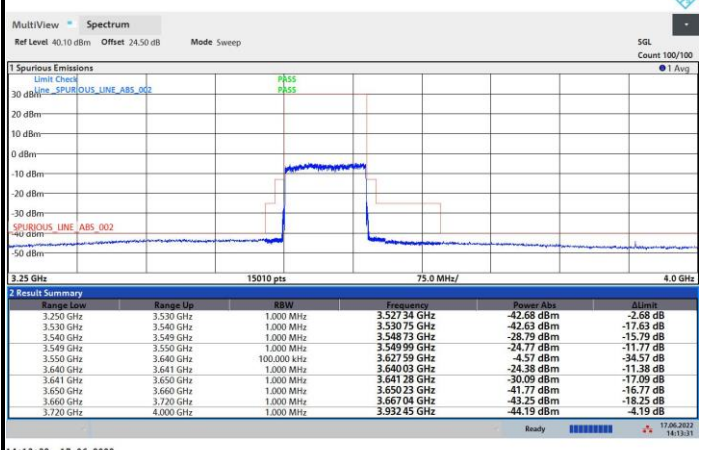

FR1 n48 / 90MHz / Lowest Channel / MASK

QPSK

16QAM