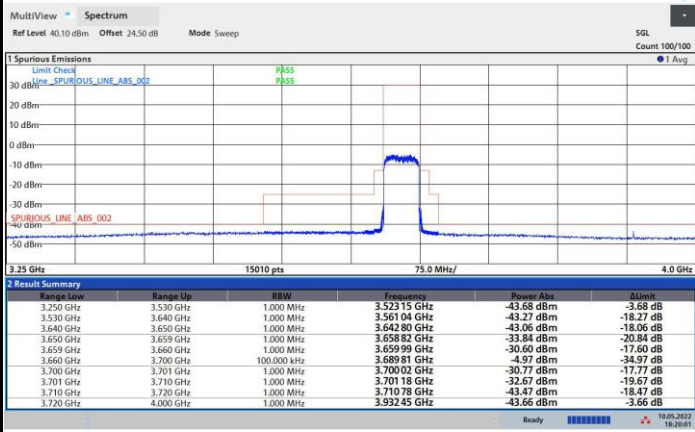

FR1 n48 / 40MHz / Middle Channel / MASK

QPSK

16QAM

64QAM

256QAM

FR1 n48 / 40MHz / Highest Channel / MASK

QPSK

16QAM