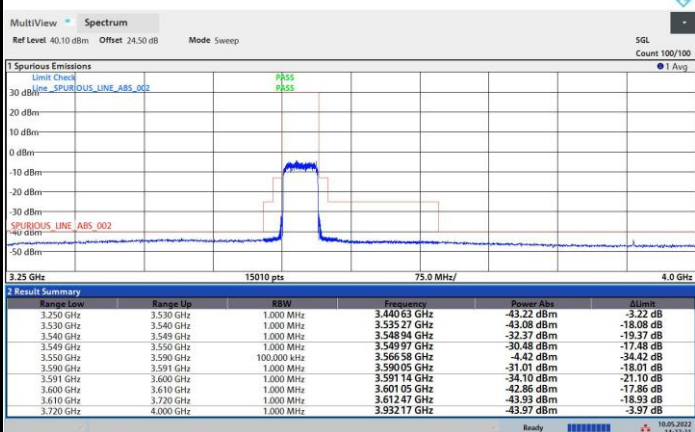

FR1 n48 / 40MHz / Middle Channel / MASK

QPSK

16QAM

64QAM

256QAM

FR1 n48 / 40MHz / Highest Channel / MASK

QPSK

16QAM