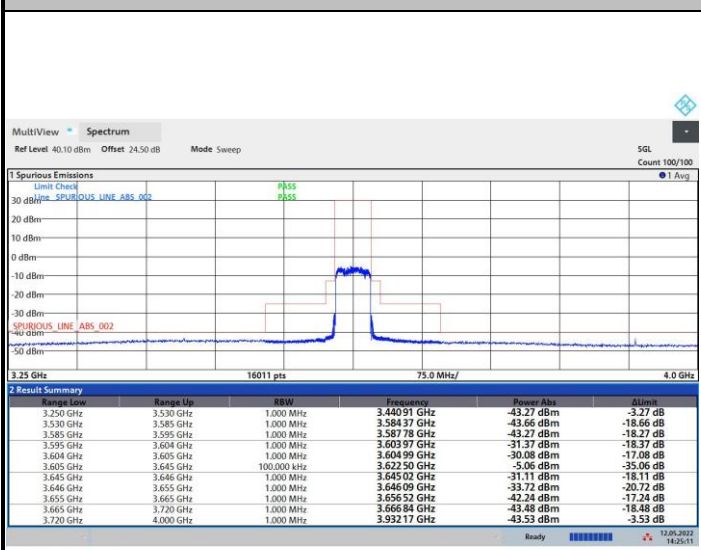

FR1 n48 / 40MHz / Middle Channel / MASK

QPSK

16QAM

64QAM

256QAM

FR1 n48 / 40MHz / Highest Channel / MASK

QPSK

16QAM