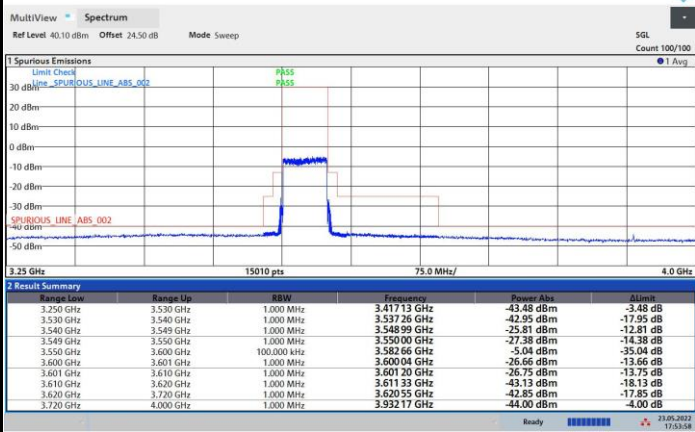

FR1 n48 / 50MHz / Lowest Channel / MASK

QPSK

16QAM