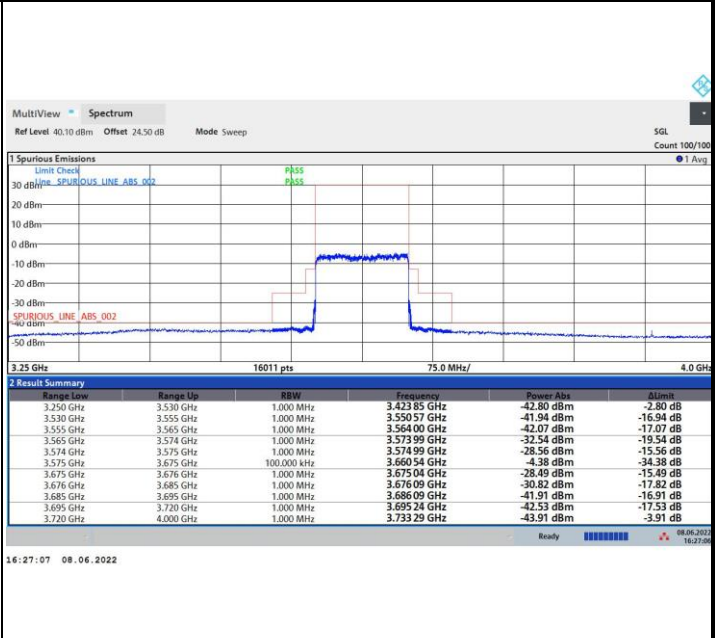

FR1 n48 / 100MHz / Middle Channel / MASK

QPSK

16QAM