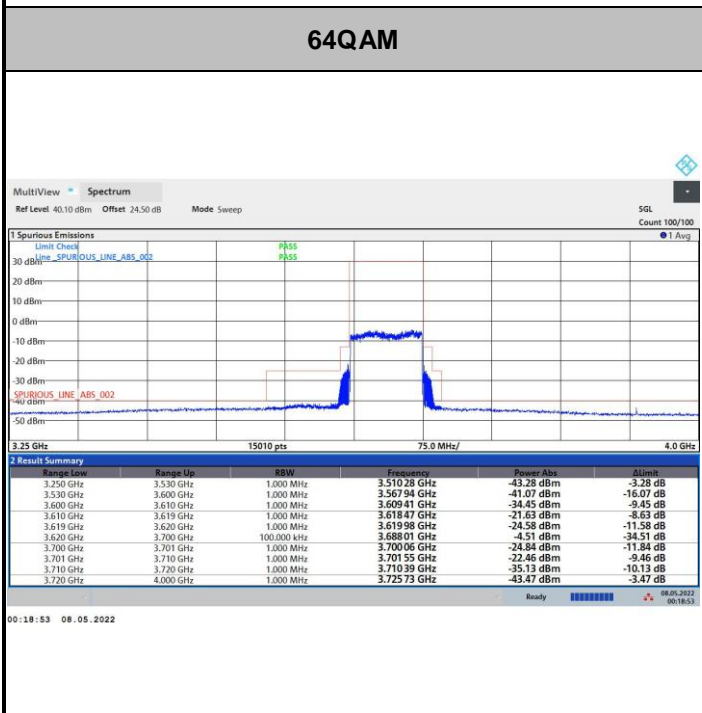

256QAM

FR1 n48 / 80MHz / Middle Channel / MASK

QPSK

16QAM

64QAM

256QAM

FR1 n48 / 80MHz / Highest Channel / MASK

FR1 n48 / 90MHz / Lowest Channel / MASK