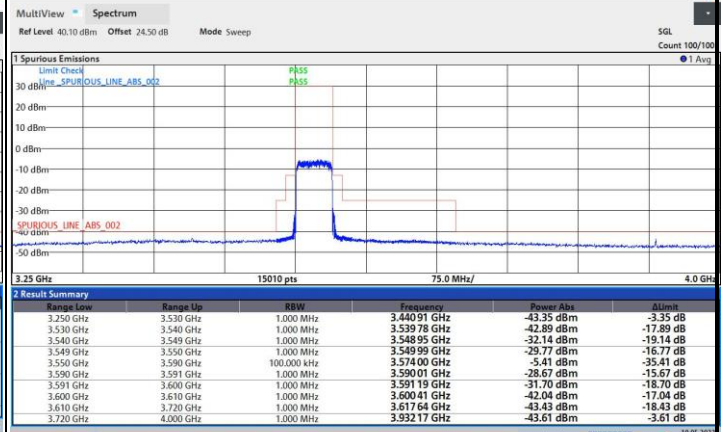

FR1 n48 / 40MHz / Middle Channel / MASK

QPSK

16QAM

64QAM

256QAM

FR1 n48 / 40MHz / Highest Channel / MASK

QPSK

16QAM