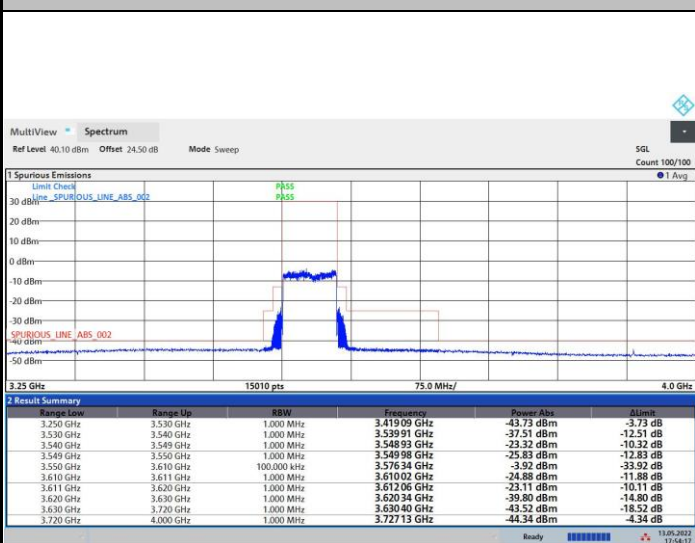

64QAM

256QAM

17:54:17 13.05.2022

14:19:55 18.05.2022