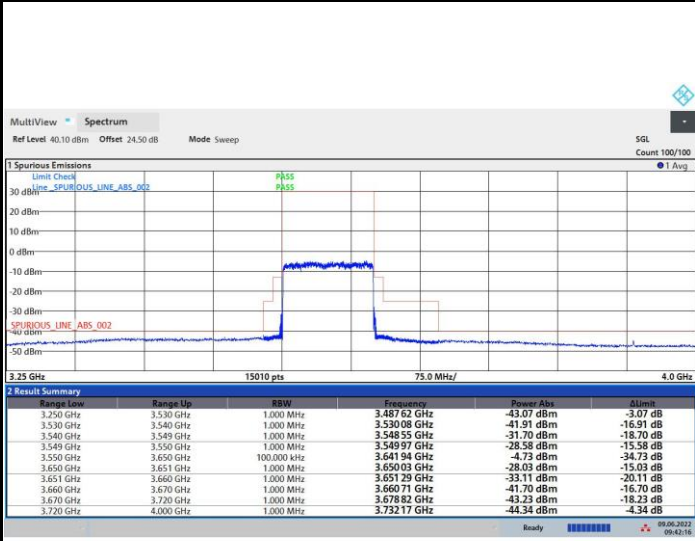

FR1 n48 / 100MHz / Lowest Channel / MASK

QPSK

16QAM