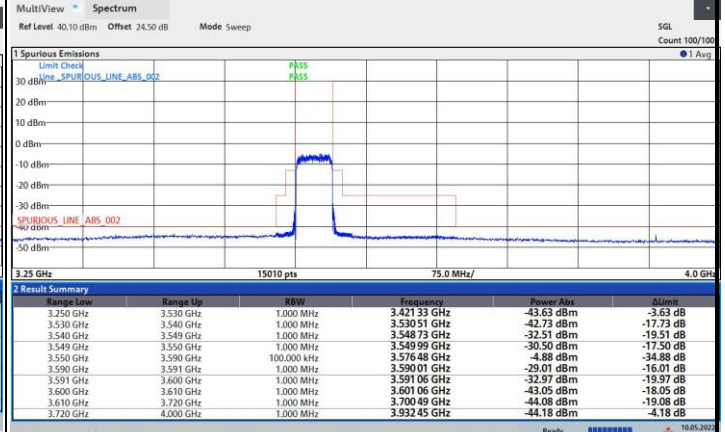

FR1 n48 / 40MHz / Lowest Channel / MASK

QPSK

16QAM