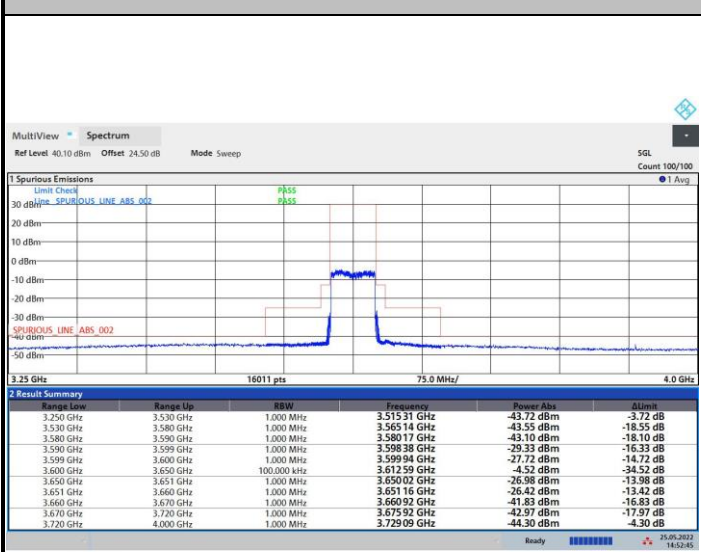

FR1 n48 / 50MHz / Highest Channel / MASK

QPSK

16QAM

64QAM

256QAM

FR1 n48 / 60MHz / Lowest Channel / MASK

QPSK

16QAM