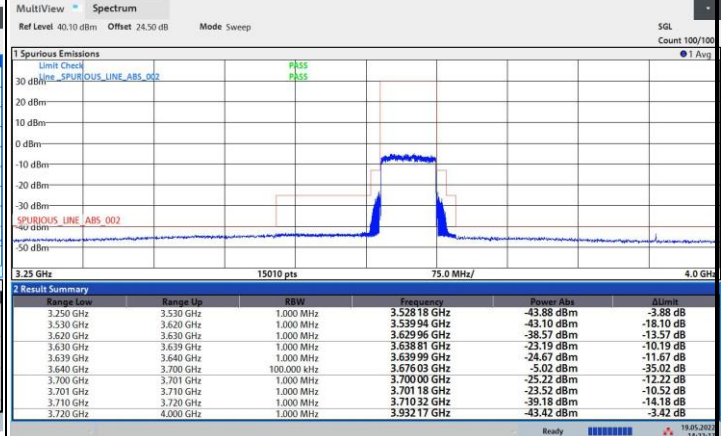

16QAM

64QAM

256QAM

FR1 n48 / 60MHz / Highest Channel / MASK

QPSK

16QAM

14:46:17 19.05.2022

14:22:17 19.05.2022