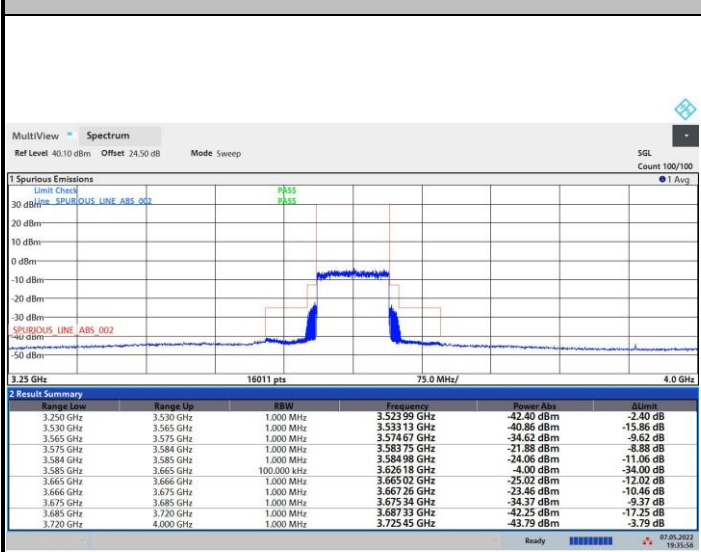

256QAM

FR1 n48 / 80MHz / Middle Channel / MASK

QPSK

16QAM

64QAM

256QAM

FR1 n48 / 80MHz / Highest Channel / MASK

FR1 n48 / 90MHz / Lowest Channel / MASK