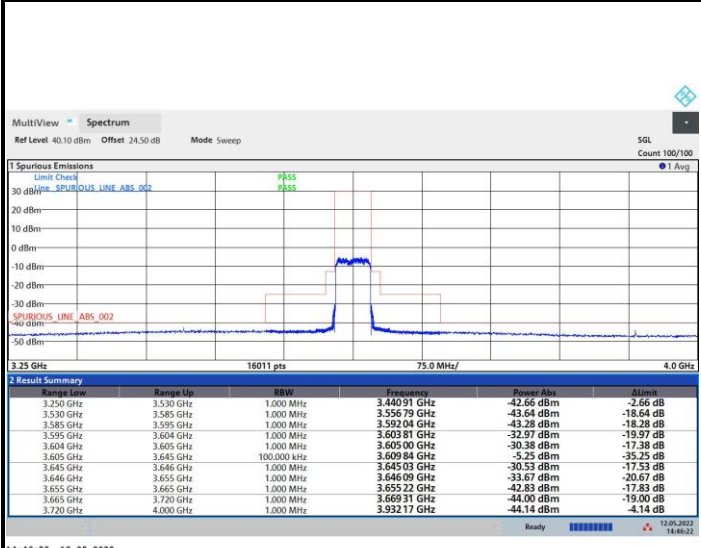

FR1 n48 / 40MHz / Middle Channel / MASK

QPSK

16QAM