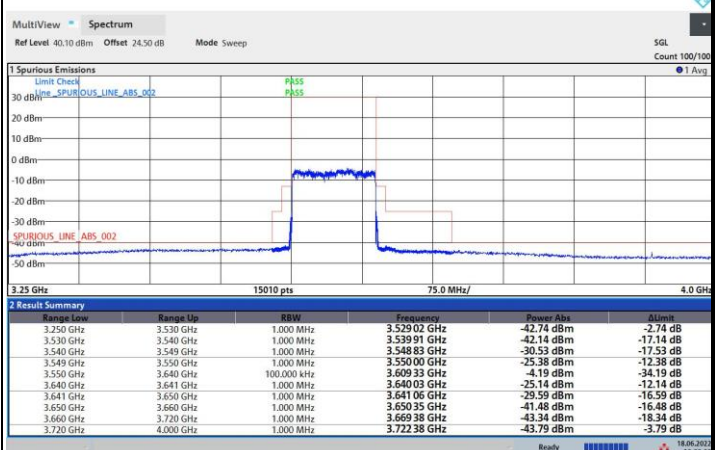

64QAM

256QAM