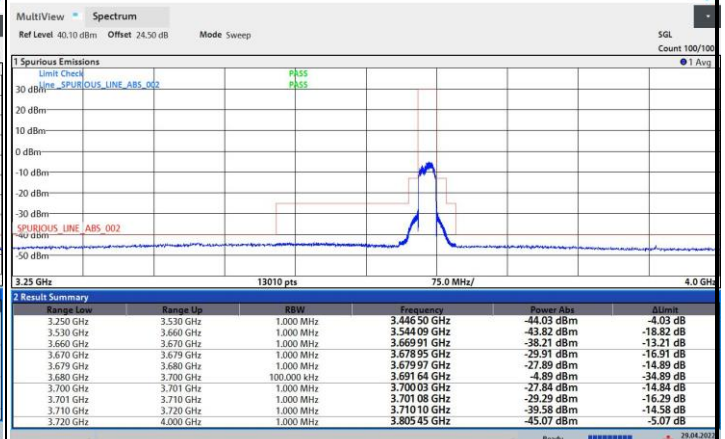

64QAM

256QAM