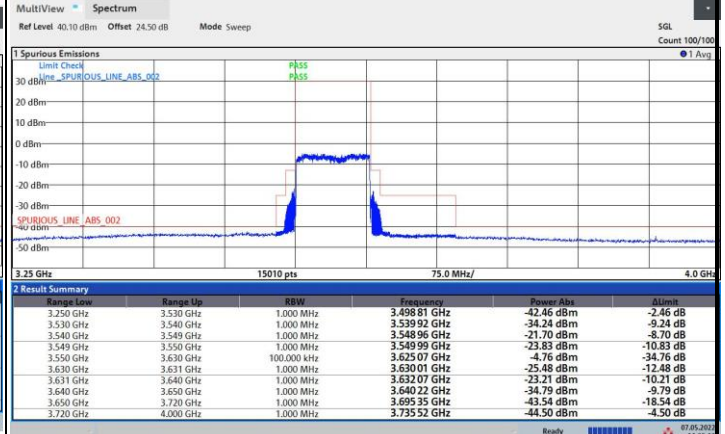

64QAM

256QAM

14:09:39 19.05.2022

17:12:14 18.05.2022

FR1 n48 / 80MHz / Lowest Channel / MASK

QPSK

16QAM

64QAM