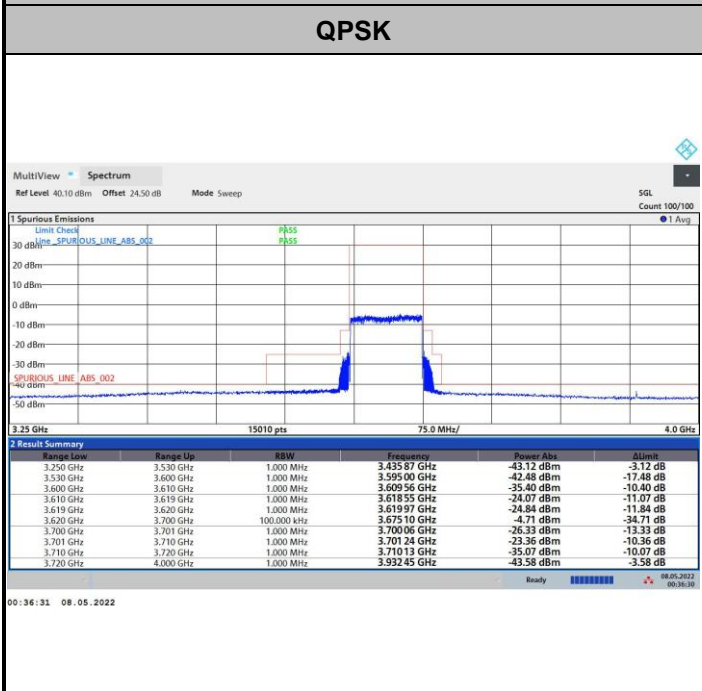

256QAM

FR1 n48 / 80MHz / Middle Channel / MASK

QPSK

16QAM

64QAM

256QAM

FR1 n48 / 80MHz / Highest Channel / MASK

FR1 n48 / 90MHz / Lowest Channel / MASK