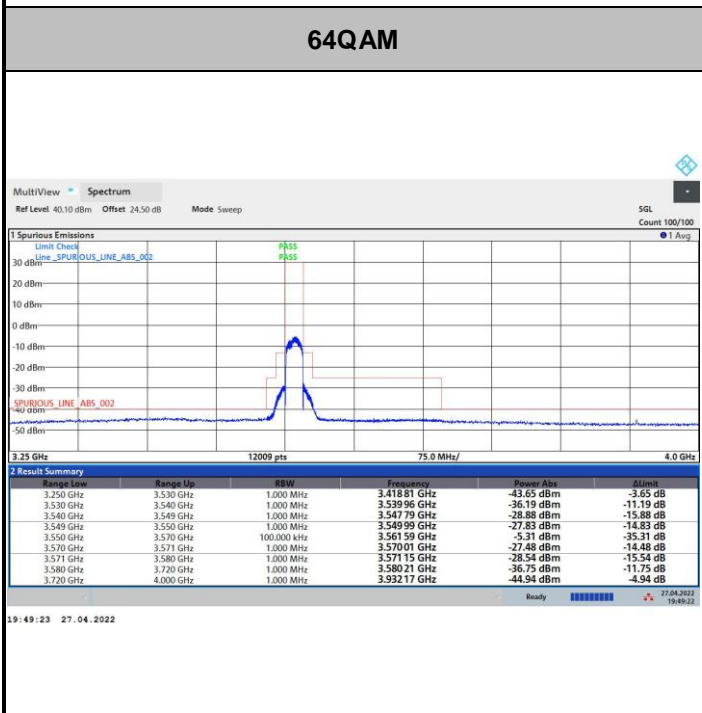

FR1 n48 / 20MHz / Lowest Channel / MASK

FR1 n48 / 20MHz / Middle Channel / MASK

QPSK

16QAM

64QAM

256QAM

FR1 n48 / 20MHz / Highest Channel / MASK

QPSK