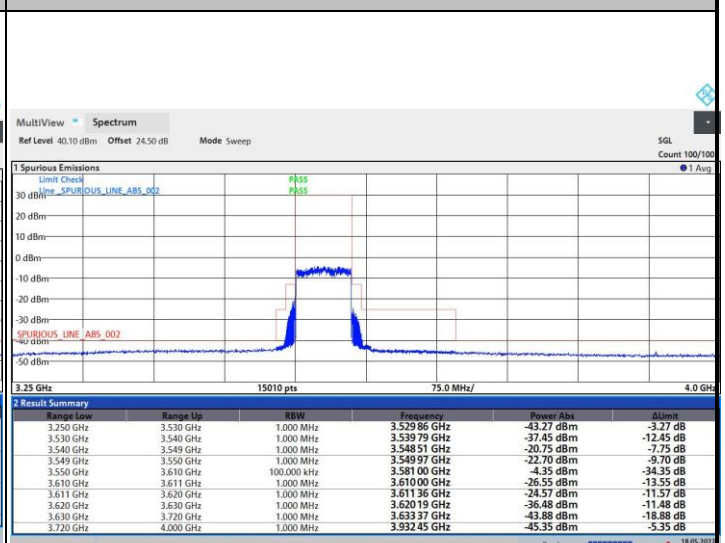

64QAM

256QAM

17:54:17 13.05.2022

14:19:55 18.05.2022