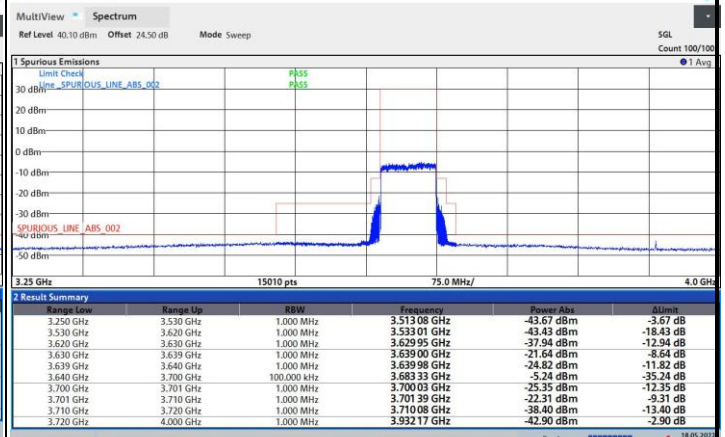

64QAM

256QAM

14:09:39 19.05.2022

17:12:14 18.05.2022