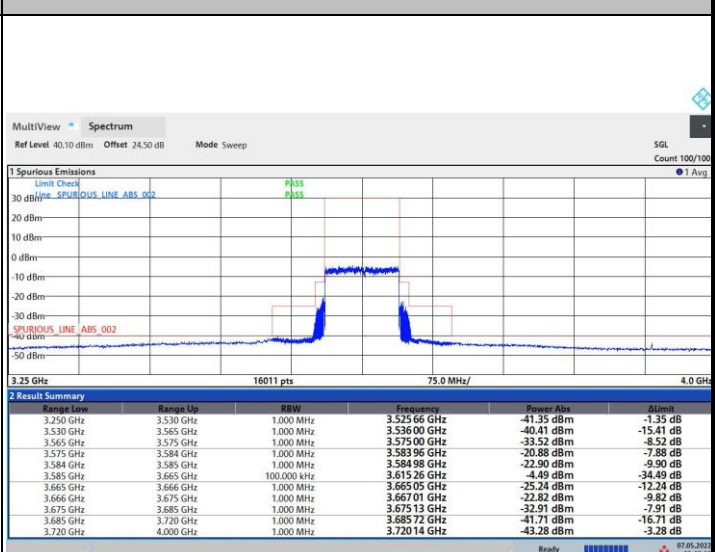

256QAM

FR1 n48 / 80MHz / Middle Channel / MASK

QPSK

16QAM

64QAM

256QAM

FR1 n48 / 80MHz / Highest Channel / MASK

FR1 n48 / 90MHz / Lowest Channel / MASK