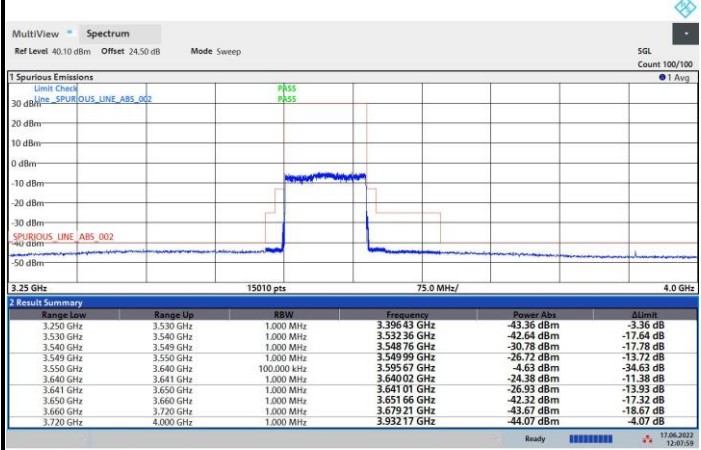

64QAM

256QAM