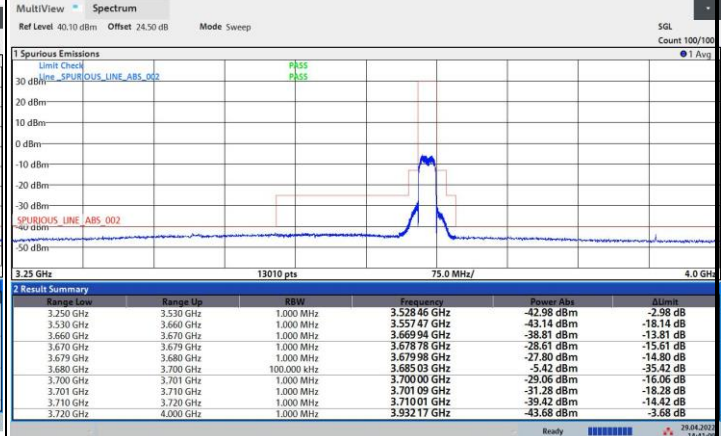

FR1 n48 / 20MHz / Highest Channel / MASK

QPSK

16QAM