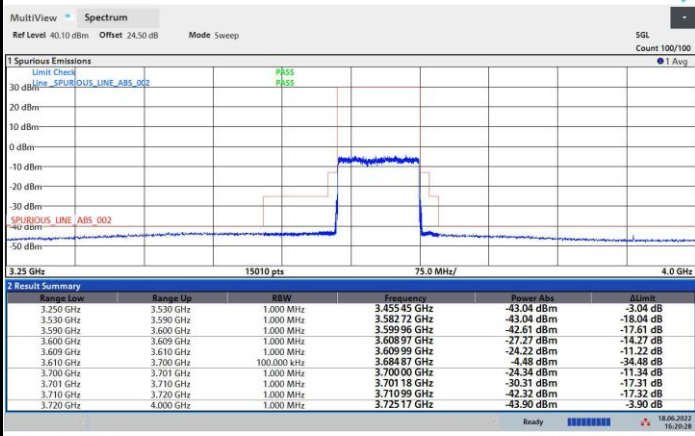

256QAM

FR1 n48 / 90MHz / Highest Channel / MASK

QPSK

16QAM

64QAM

256QAM

FR1 n48 / 100MHz / Lowest Channel / MASK

QPSK