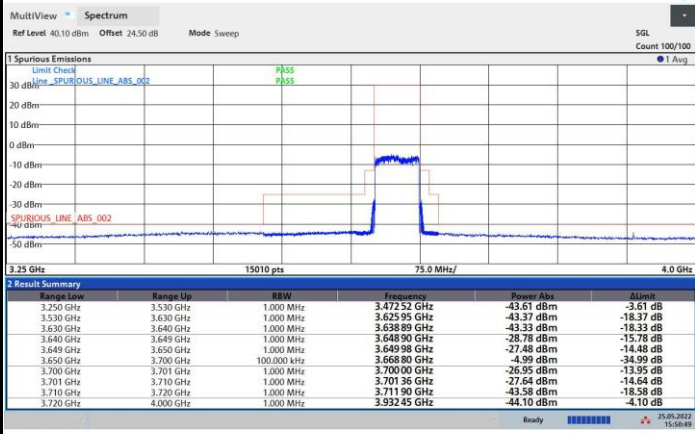

FR1 n48 / 50MHz / Highest Channel / MASK

QPSK

16QAM

64QAM

256QAM

FR1 n48 / 60MHz / Lowest Channel / MASK

QPSK

16QAM