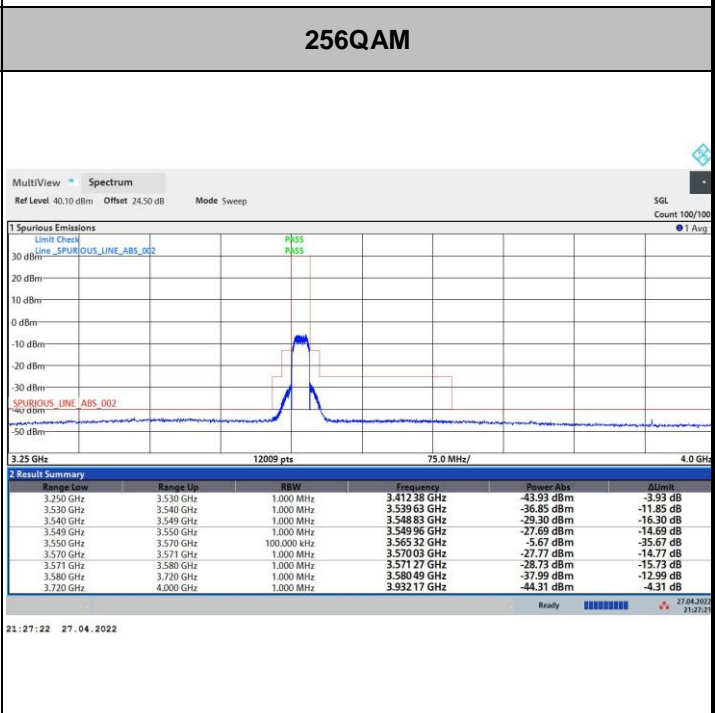

FR1 n48 / 20MHz / Lowest Channel / MASK

FR1 n48 / 20MHz / Middle Channel / MASK

QPSK

16QAM

64QAM

256QAM

FR1 n48 / 20MHz / Highest Channel / MASK

QPSK