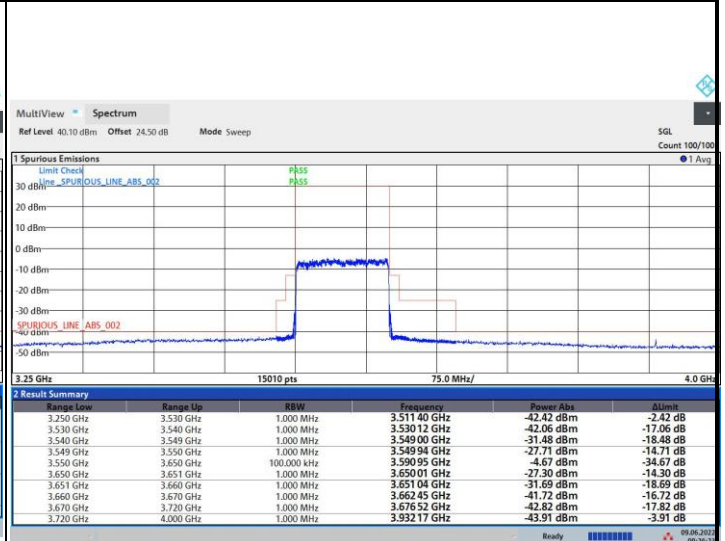

FR1 n48 / 100MHz / Lowest Channel / MASK

QPSK

16QAM