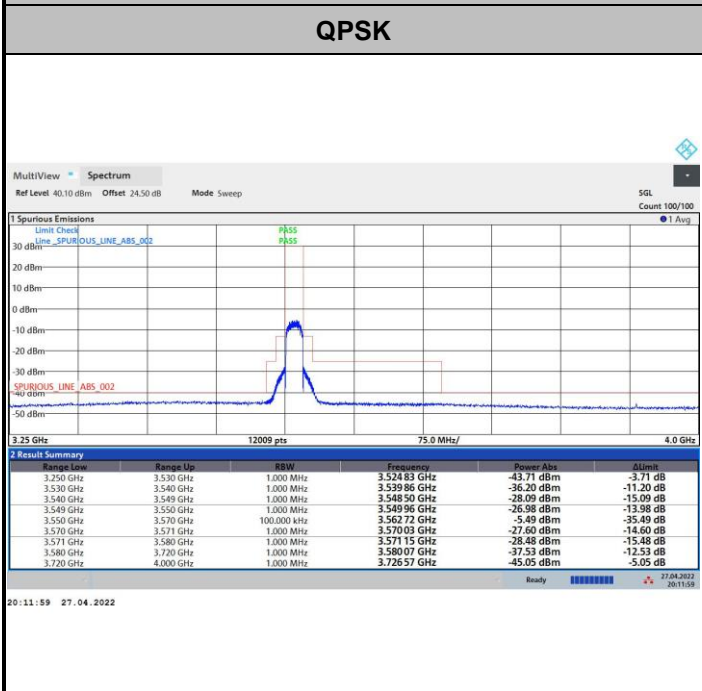

FR1 n48 / 20MHz / Lowest Channel / MASK

FR1 n48 / 20MHz / Middle Channel / MASK

QPSK

16QAM

64QAM

256QAM

FR1 n48 / 20MHz / Highest Channel / MASK

QPSK