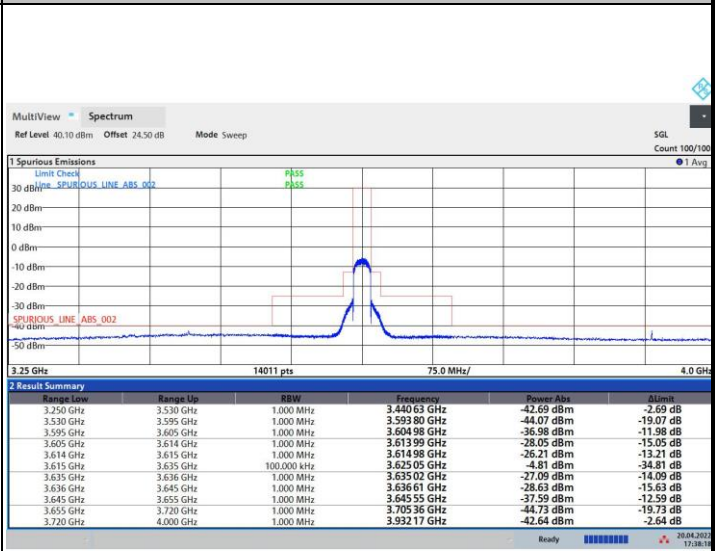

FR1 n48 / 20MHz / Lowest Channel / MASK

FR1 n48 / 20MHz / Middle Channel / MASK

QPSK

16QAM

64QAM

256QAM

FR1 n48 / 20MHz / Highest Channel / MASK

QPSK