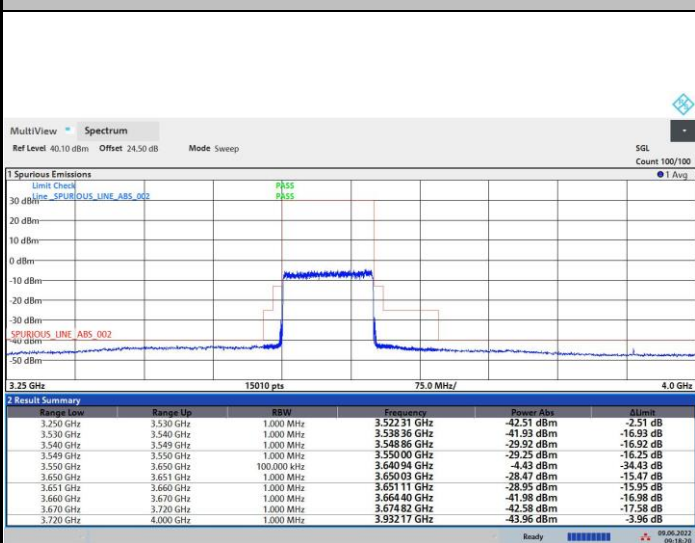

64QAM

256QAM