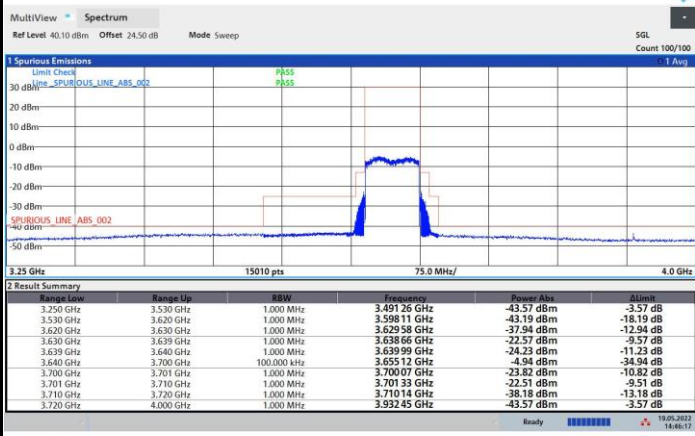

16QAM

64QAM

256QAM

FR1 n48 / 60MHz / Highest Channel / MASK

QPSK

16QAM

14:46:17 19.05.2022

14:22:17 19.05.2022