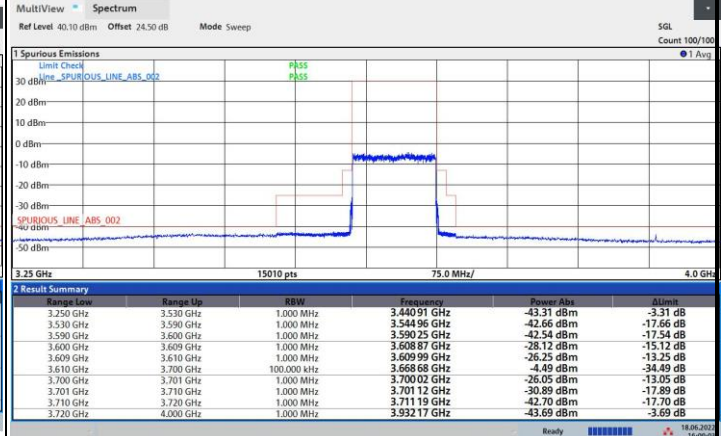

256QAM

FR1 n48 / 90MHz / Highest Channel / MASK

QPSK

16QAM

64QAM

256QAM

FR1 n48 / 100MHz / Lowest Channel / MASK

QPSK