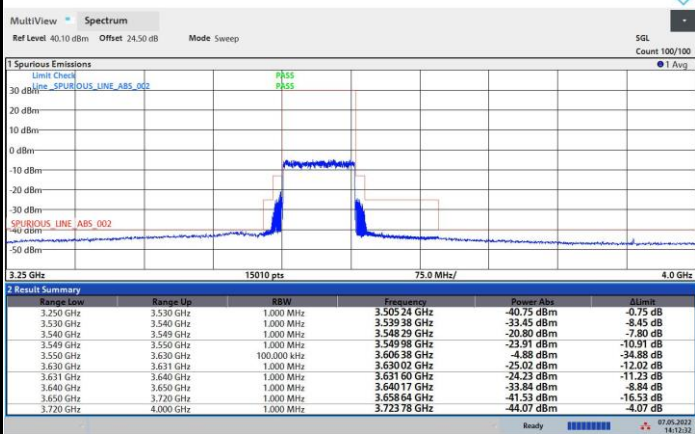

64QAM

256QAM