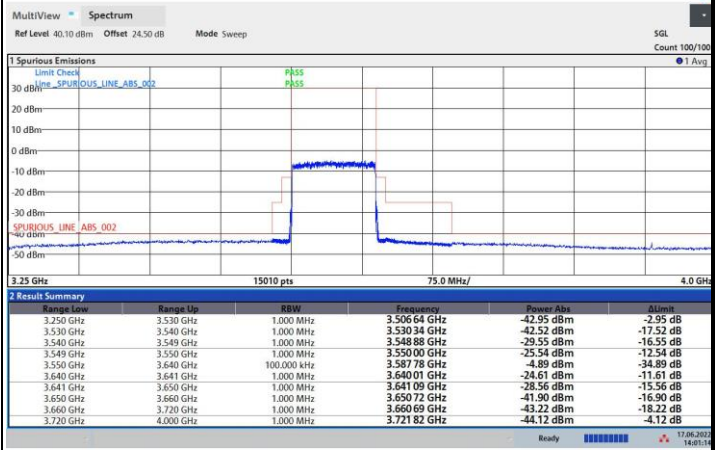

FR1 n48 / 90MHz / Lowest Channel / MASK

QPSK

16QAM