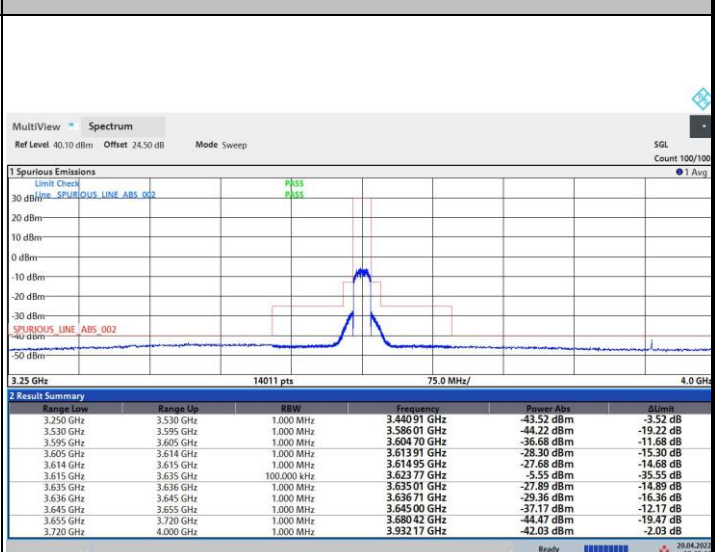

FR1 n48 / 20MHz / Lowest Channel / MASK

FR1 n48 / 20MHz / Middle Channel / MASK

QPSK

16QAM

64QAM

256QAM

FR1 n48 / 20MHz / Highest Channel / MASK

QPSK