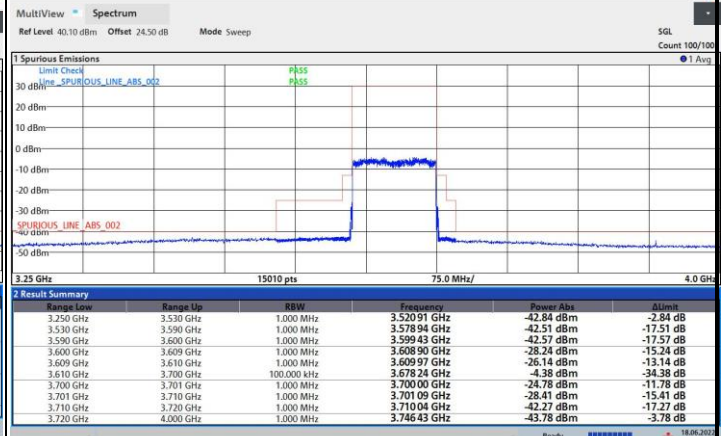

256QAM

FR1 n48 / 90MHz / Highest Channel / MASK

QPSK

16QAM

64QAM

256QAM

FR1 n48 / 100MHz / Lowest Channel / MASK

QPSK