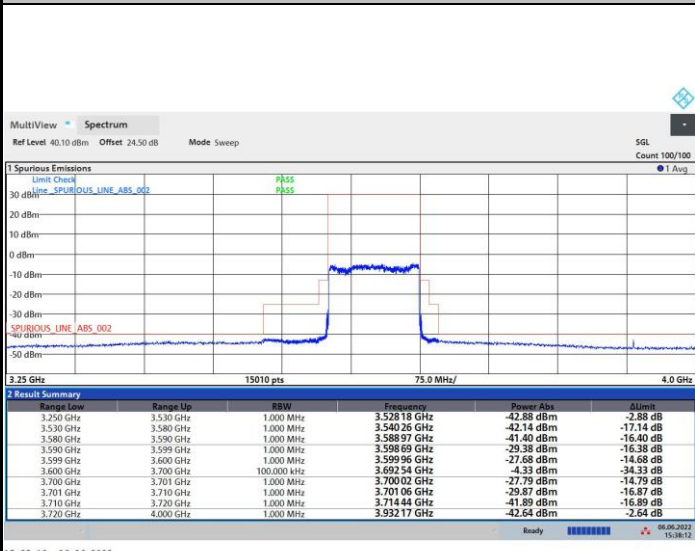

FR1 n48 / 100MHz / Highest Channel / MASK

QPSK

16QAM

64QAM

256QAM