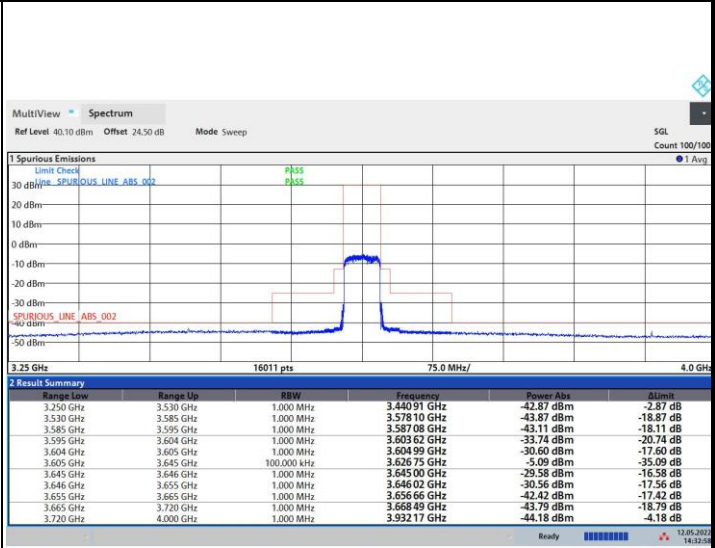

FR1 n48 / 40MHz / Middle Channel / MASK

QPSK

16QAM