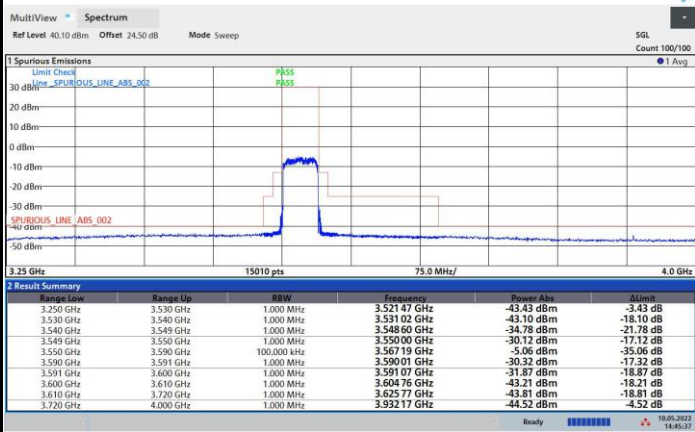

FR1 n48 / 40MHz / Lowest Channel / MASK

QPSK

16QAM