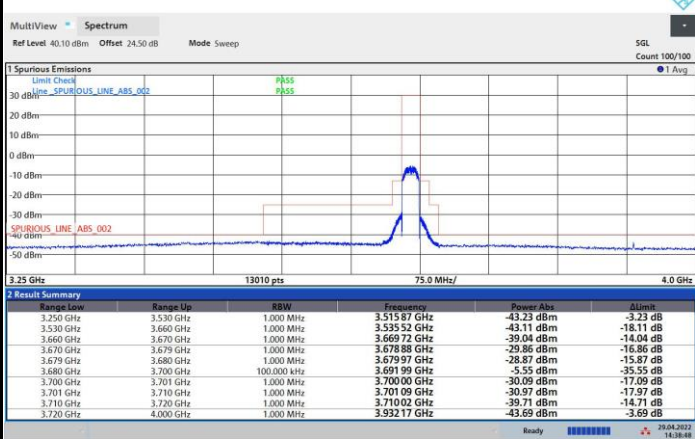

64QAM

256QAM