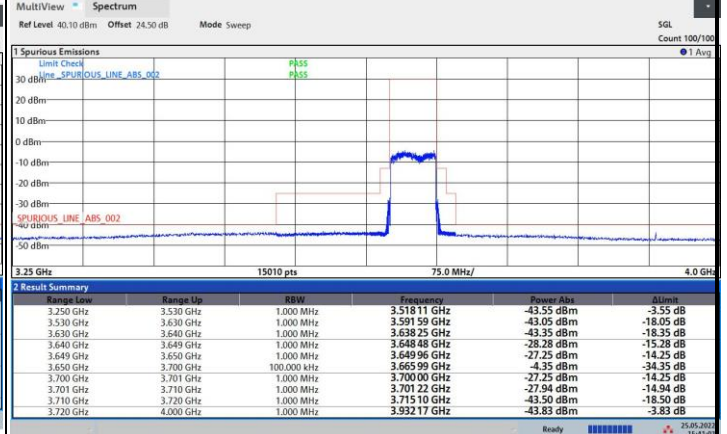

FR1 n48 / 50MHz / Highest Channel / MASK

QPSK

16QAM