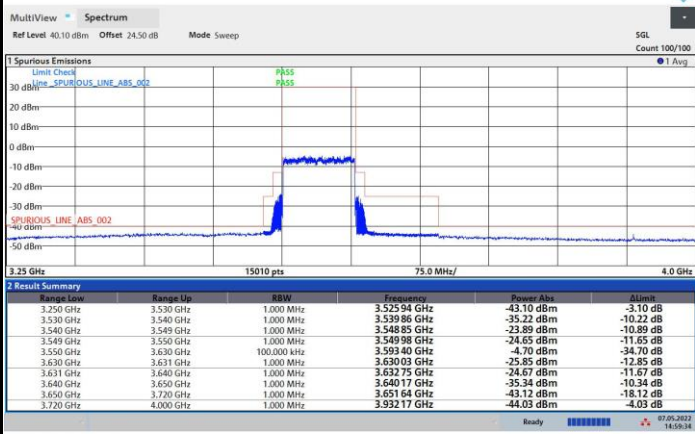

64QAM

256QAM

14:09:39 19.05.2022

17:12:14 18.05.2022

FR1 n48 / 80MHz / Lowest Channel / MASK

QPSK

16QAM

64QAM