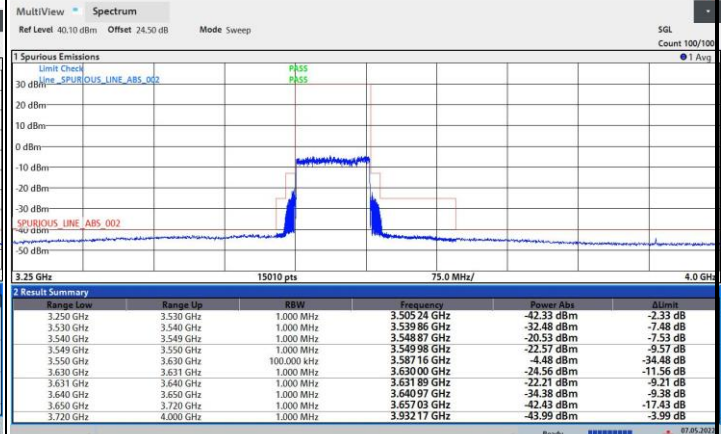

64QAM

256QAM