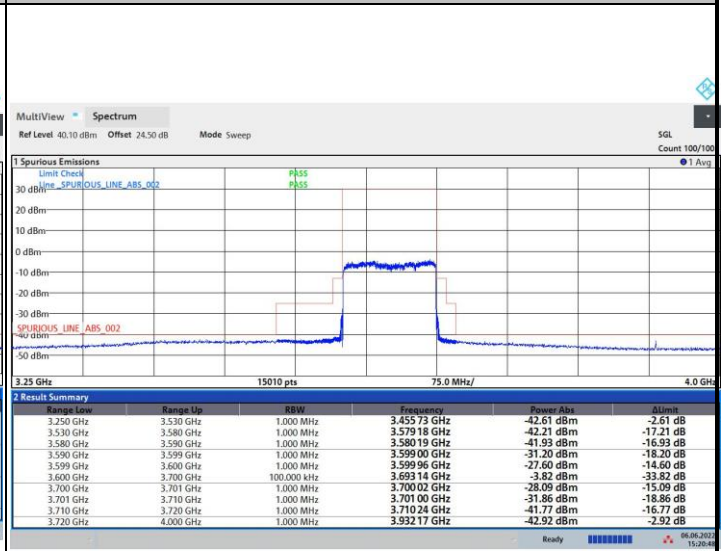

FR1 n48 / 100MHz / Highest Channel / MASK

QPSK

16QAM

64QAM

256QAM