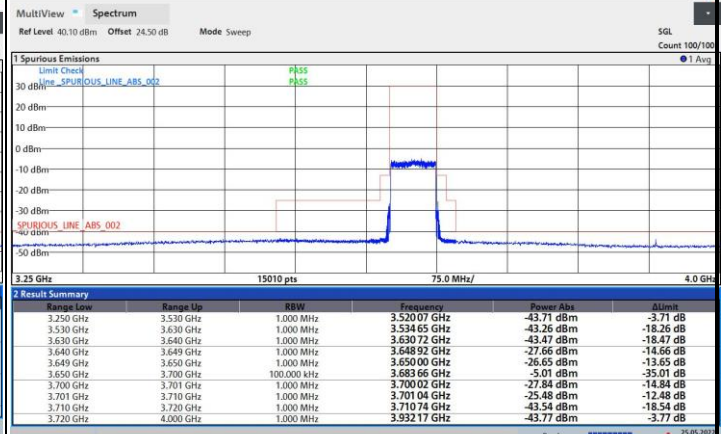

FR1 n48 / 50MHz / Highest Channel / MASK

QPSK

16QAM

64QAM

256QAM

FR1 n48 / 60MHz / Lowest Channel / MASK

QPSK

16QAM