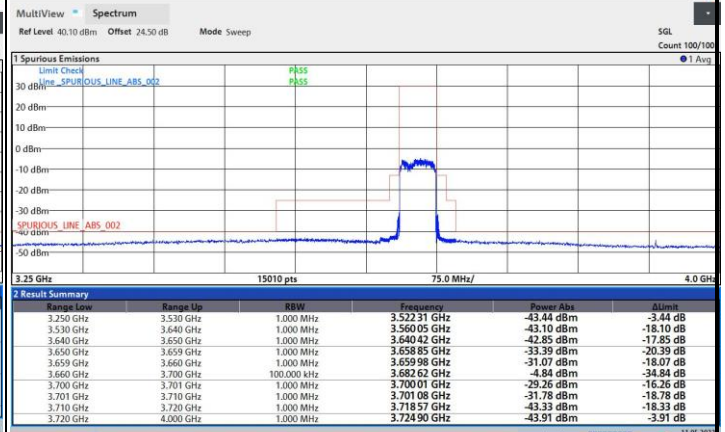

64QAM

256QAM

17:56:17 10.05.2022

16:26:44 11.05.2022