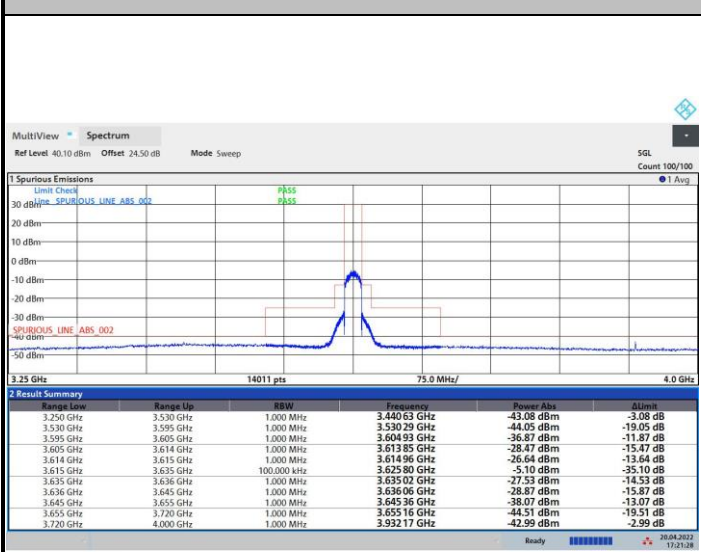

FR1 n48 / 20MHz / Lowest Channel / MASK

FR1 n48 / 20MHz / Middle Channel / MASK

QPSK

16QAM

64QAM

256QAM

FR1 n48 / 20MHz / Highest Channel / MASK

QPSK