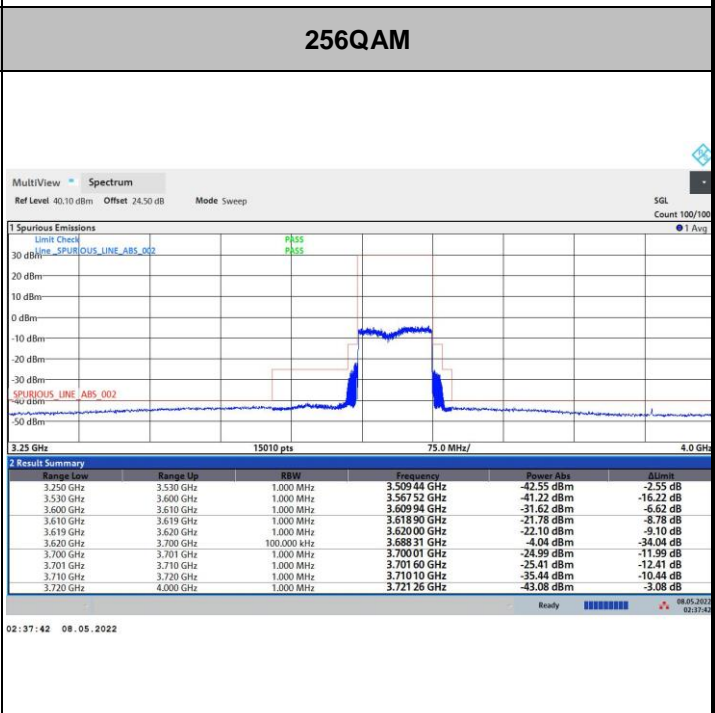

256QAM

FR1 n48 / 80MHz / Middle Channel / MASK

QPSK

16QAM

64QAM

256QAM

FR1 n48 / 80MHz / Highest Channel / MASK

FR1 n48 / 90MHz / Lowest Channel / MASK