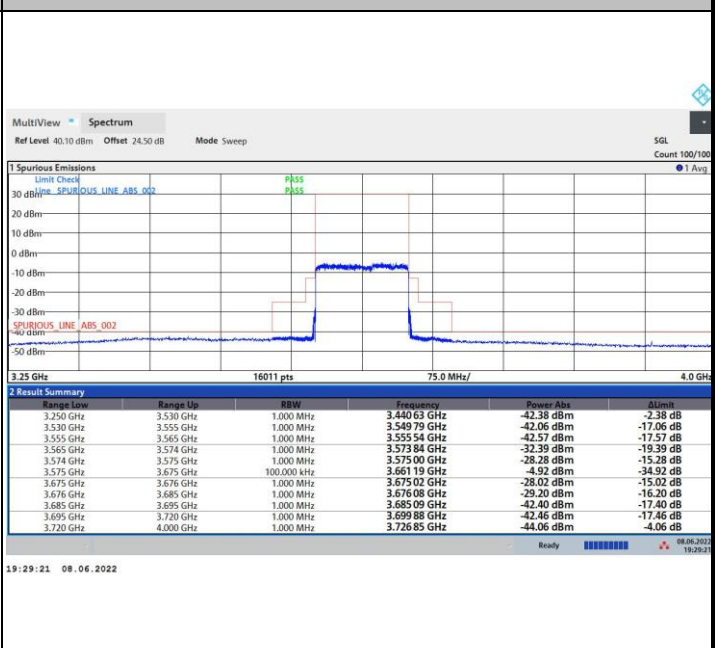

FR1 n48 / 100MHz / Highest Channel / MASK

QPSK

16QAM

64QAM

256QAM