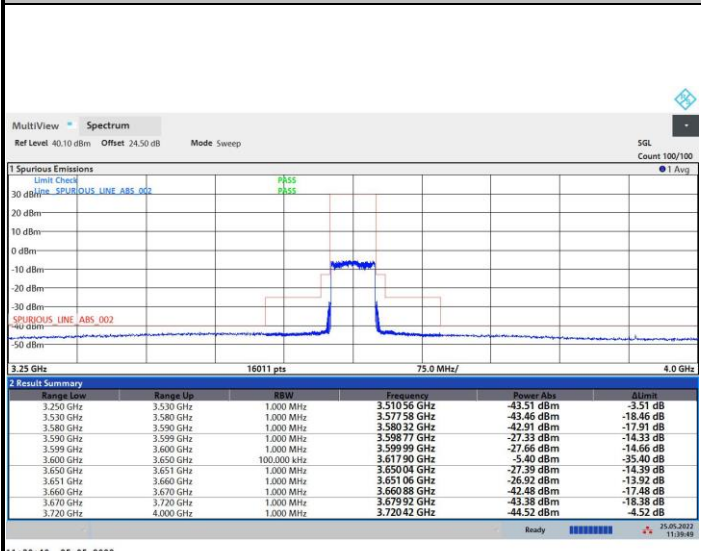

FR1 n48 / 50MHz / Middle Channel / MASK

QPSK

16QAM