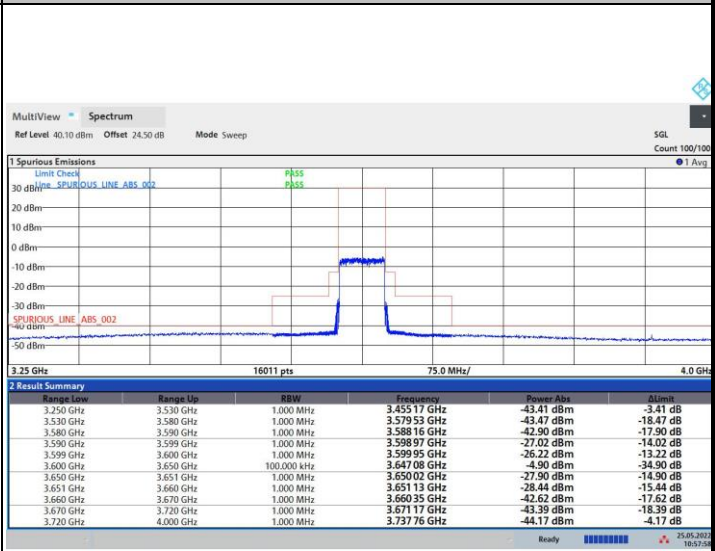

FR1 n48 / 50MHz / Middle Channel / MASK

QPSK

16QAM