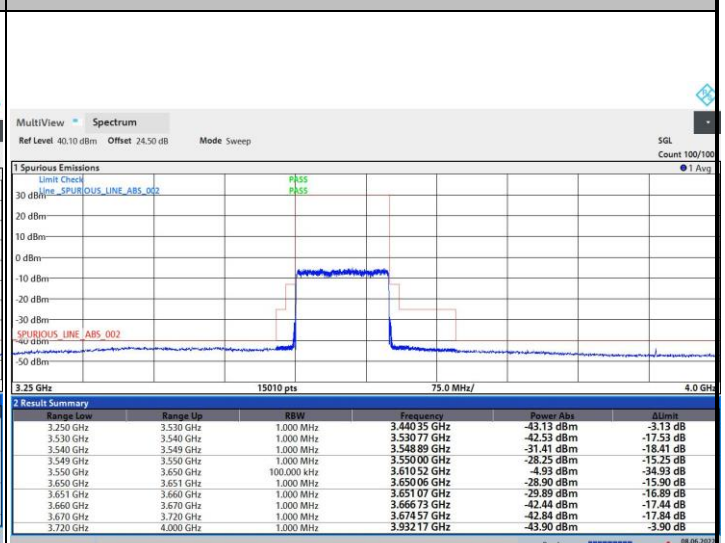

64QAM

256QAM