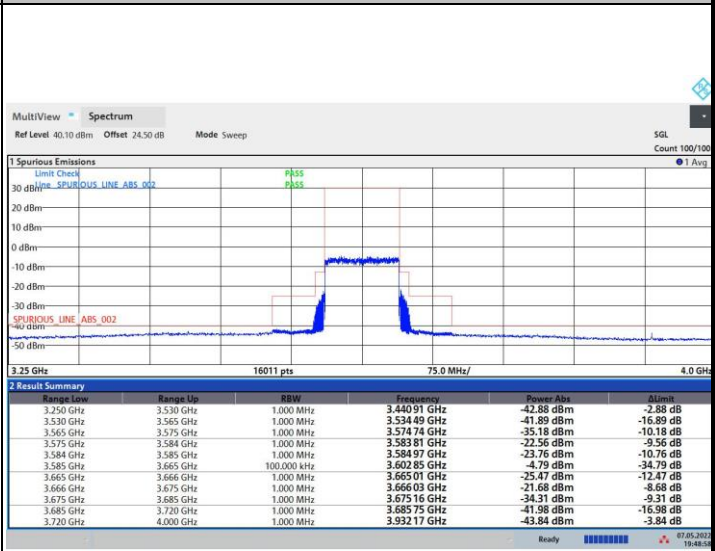

256QAM

FR1 n48 / 80MHz / Middle Channel / MASK

QPSK

16QAM

64QAM

256QAM

FR1 n48 / 80MHz / Highest Channel / MASK

FR1 n48 / 90MHz / Lowest Channel / MASK