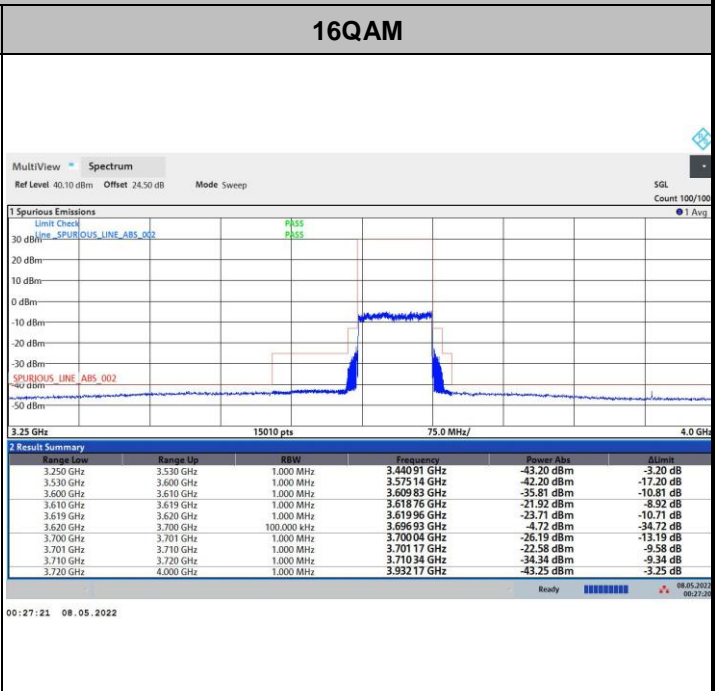

256QAM

FR1 n48 / 80MHz / Middle Channel / MASK

QPSK

16QAM

64QAM

256QAM

FR1 n48 / 80MHz / Highest Channel / MASK

FR1 n48 / 90MHz / Lowest Channel / MASK