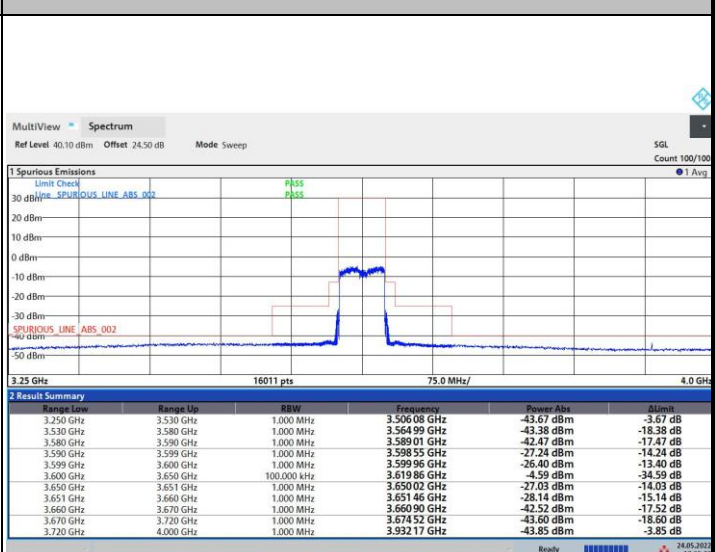

FR1 n48 / 50MHz / Highest Channel / MASK

QPSK

16QAM

64QAM

256QAM

FR1 n48 / 60MHz / Lowest Channel / MASK

QPSK

16QAM