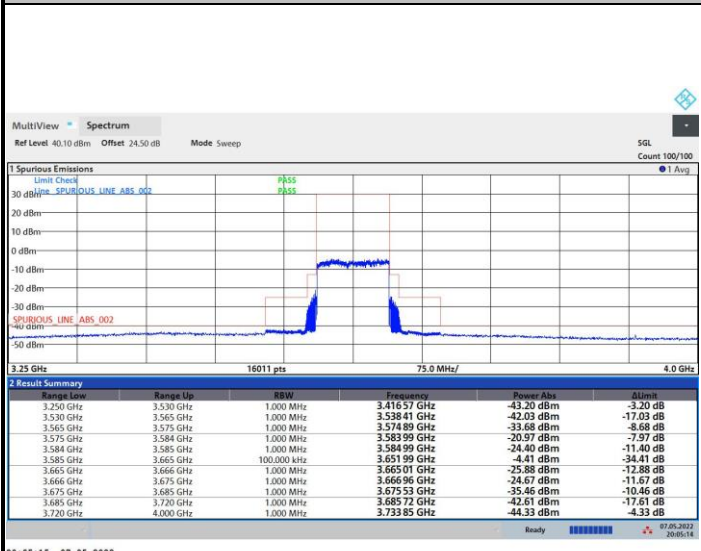

256QAM

FR1 n48 / 80MHz / Middle Channel / MASK

QPSK

16QAM

64QAM

256QAM

FR1 n48 / 80MHz / Highest Channel / MASK

FR1 n48 / 90MHz / Lowest Channel / MASK