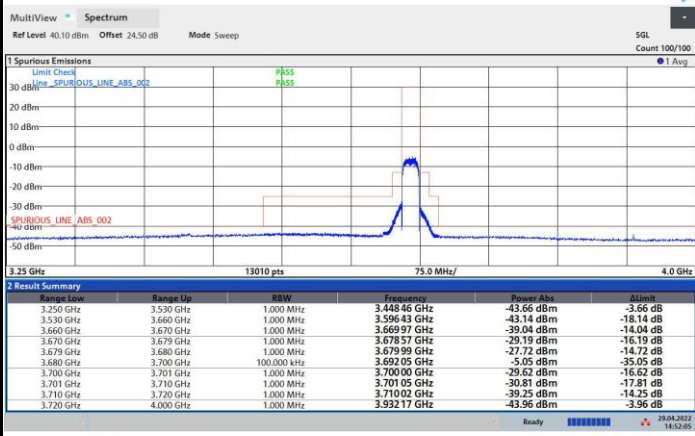

FR1 n48 / 20MHz / Highest Channel / MASK

QPSK

16QAM