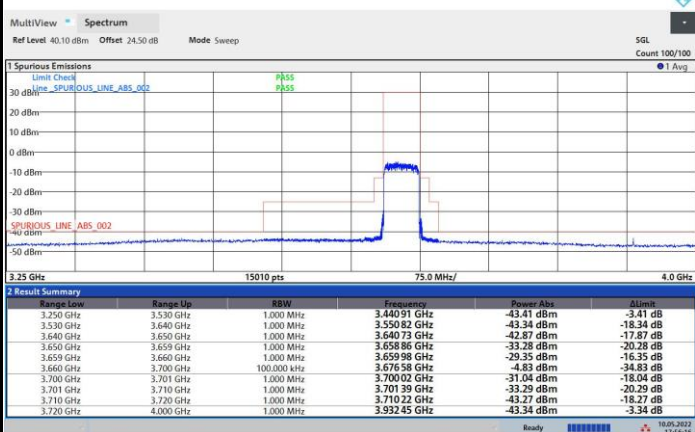

64QAM

256QAM

17:56:17 10.05.2022

16:26:44 11.05.2022