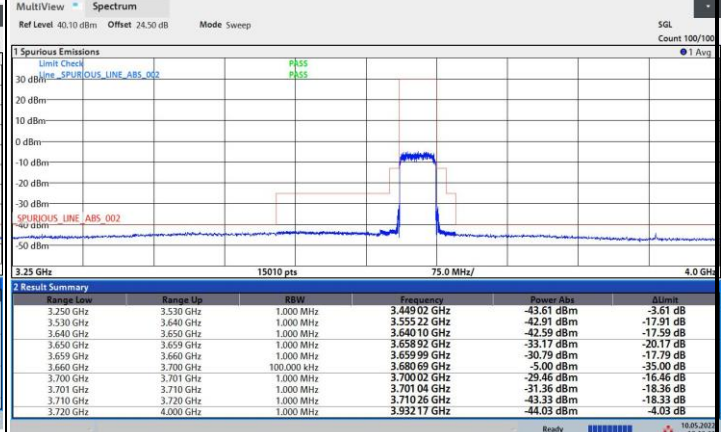

FR1 n48 / 40MHz / Middle Channel / MASK

QPSK

16QAM

64QAM

256QAM

FR1 n48 / 40MHz / Highest Channel / MASK

QPSK

16QAM