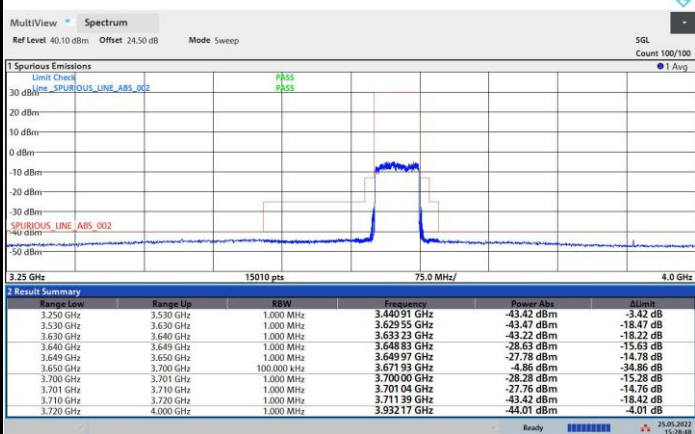

FR1 n48 / 50MHz / Highest Channel / MASK

QPSK

16QAM

64QAM

256QAM

FR1 n48 / 60MHz / Lowest Channel / MASK

QPSK

16QAM