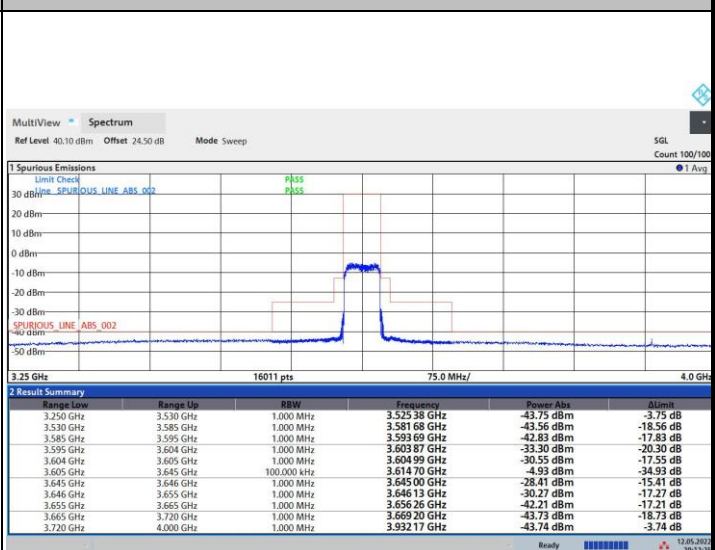

FR1 n48 / 40MHz / Middle Channel / MASK

QPSK

16QAM

64QAM

256QAM

FR1 n48 / 40MHz / Highest Channel / MASK

QPSK

16QAM