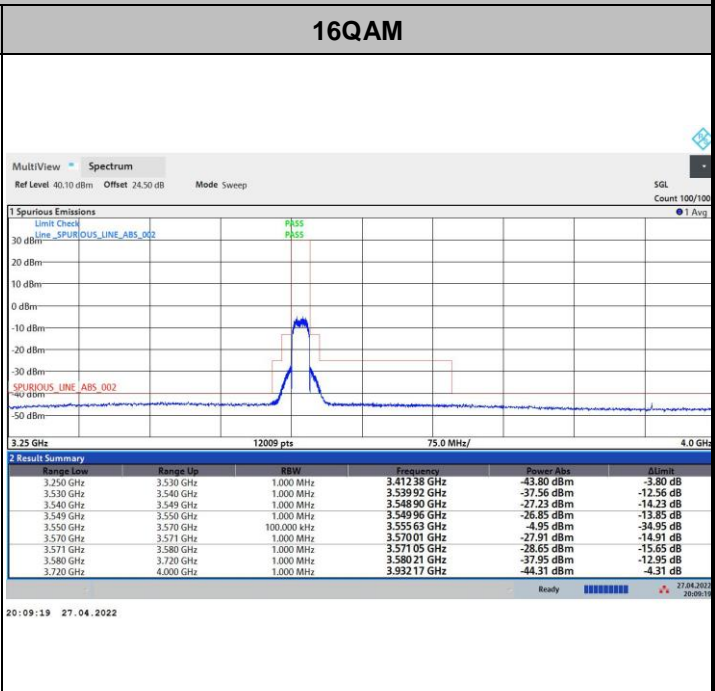

FR1 n48 / 20MHz / Lowest Channel / MASK

FR1 n48 / 20MHz / Middle Channel / MASK

QPSK

16QAM

64QAM

256QAM

FR1 n48 / 20MHz / Highest Channel / MASK

QPSK