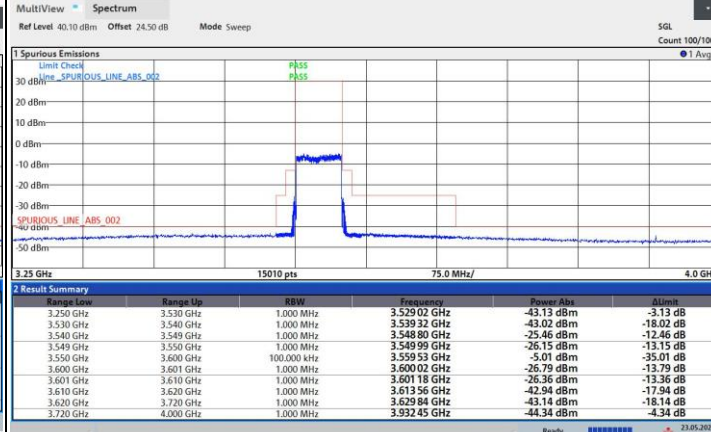

FR1 n48 / 50MHz / Lowest Channel / MASK

QPSK

16QAM