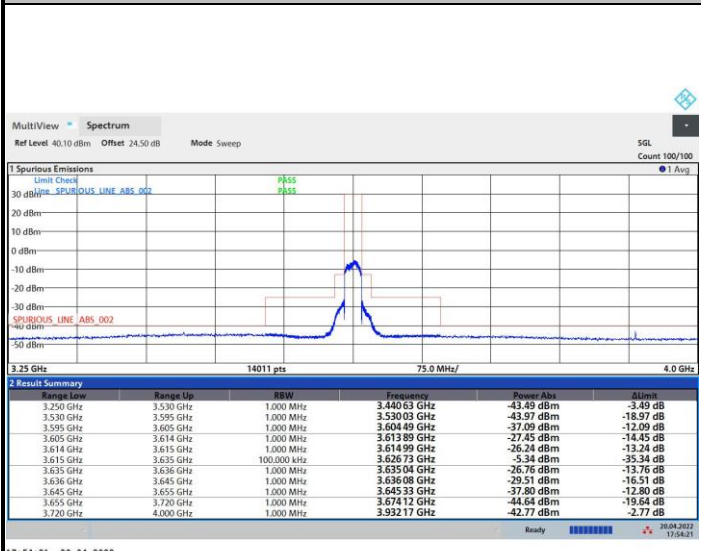

FR1 n48 / 20MHz / Lowest Channel / MASK

FR1 n48 / 20MHz / Middle Channel / MASK

QPSK

16QAM

64QAM

256QAM

FR1 n48 / 20MHz / Highest Channel / MASK

QPSK