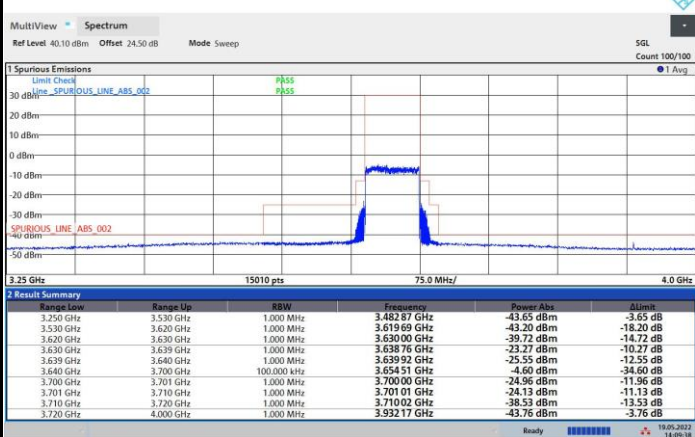

64QAM

256QAM

14:09:39 19.05.2022

17:12:14 18.05.2022