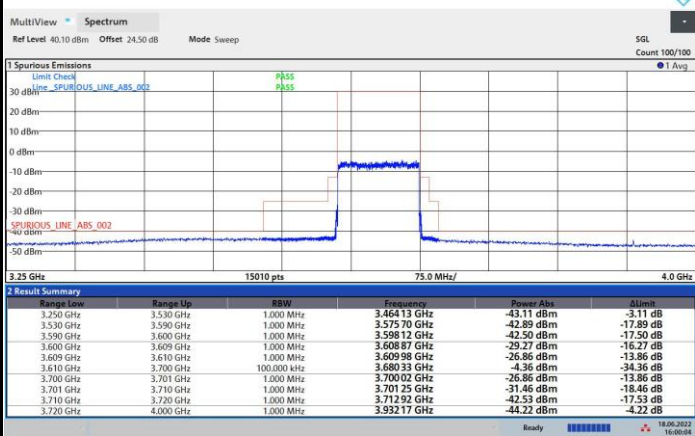

256QAM

FR1 n48 / 90MHz / Highest Channel / MASK

QPSK

16QAM

64QAM

256QAM

FR1 n48 / 100MHz / Lowest Channel / MASK

QPSK