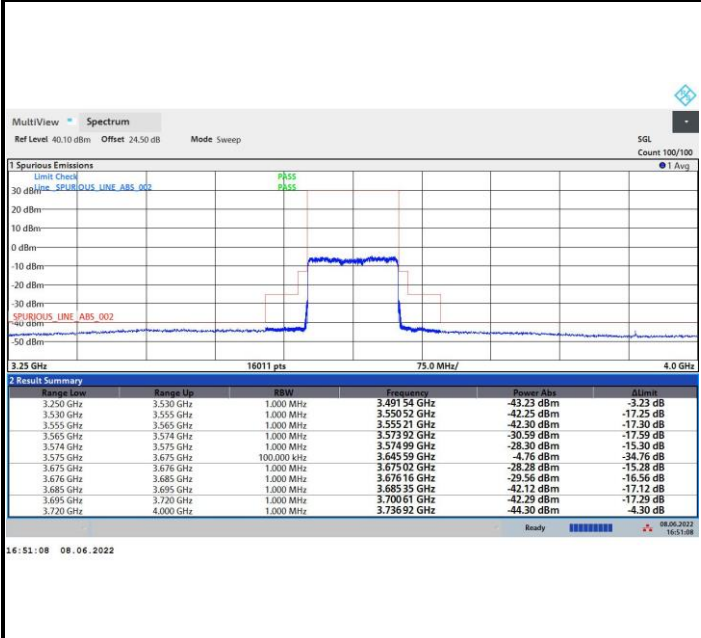

FR1 n48 / 100MHz / Middle Channel / MASK

QPSK

16QAM