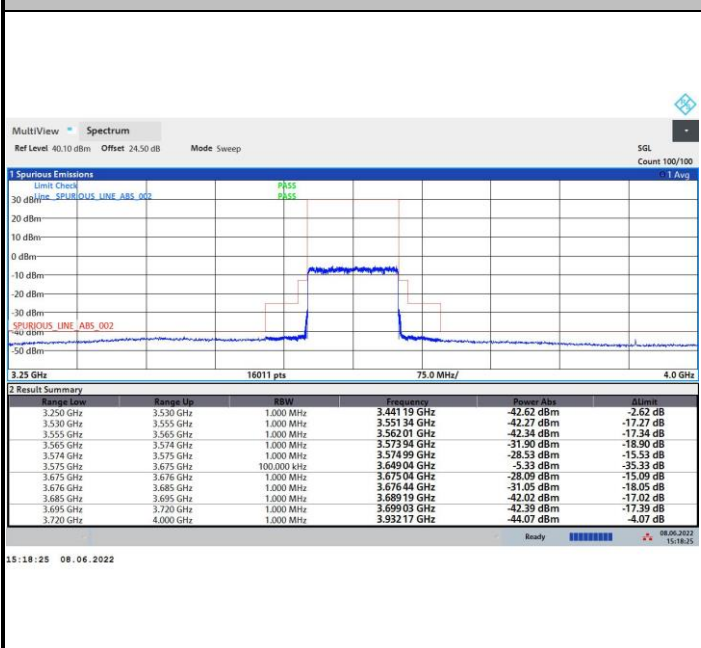

FR1 n48 / 100MHz / Highest Channel / MASK

QPSK

16QAM

64QAM

256QAM