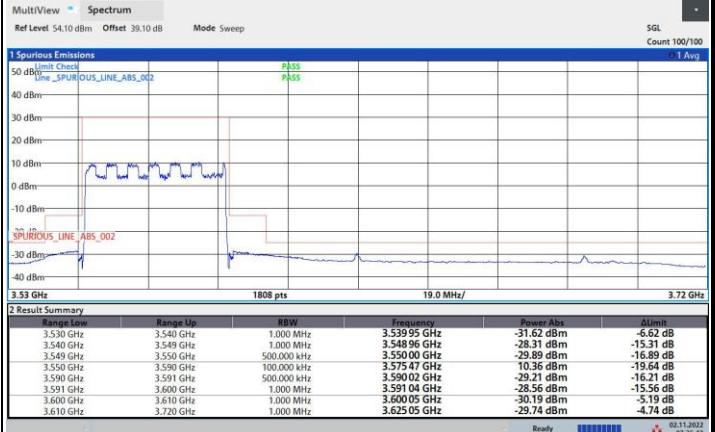

FR1 n48 / 40MHz / Lowest Channel / MASK

QPSK

16QAM

64QAM

256QAM

FR1 n48 / 40MHz / Middle Channel / MASK

QPSK

16QAM