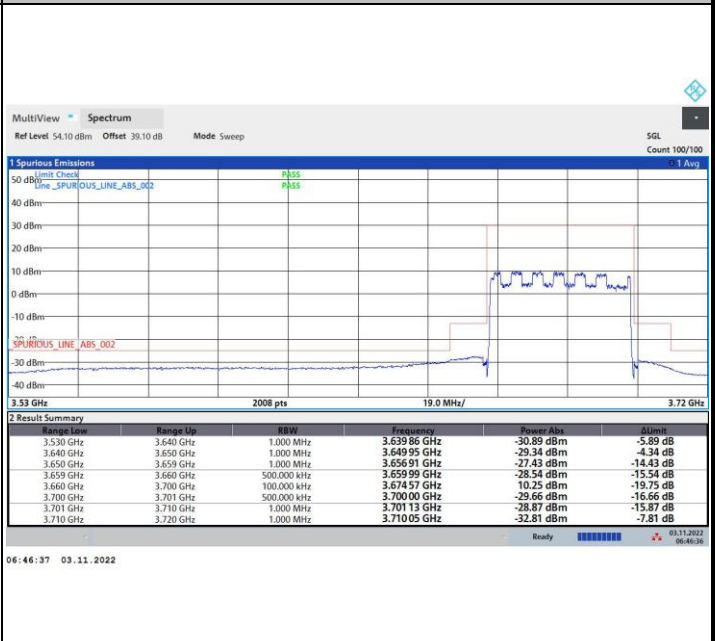

64QAM

256QAM

FR1 n48 / 40MHz / Highest Channel / MASK

QPSK

16QAM

64QAM

256QAM

FR1 n48 / 50MHz / Lowest Channel / MASK