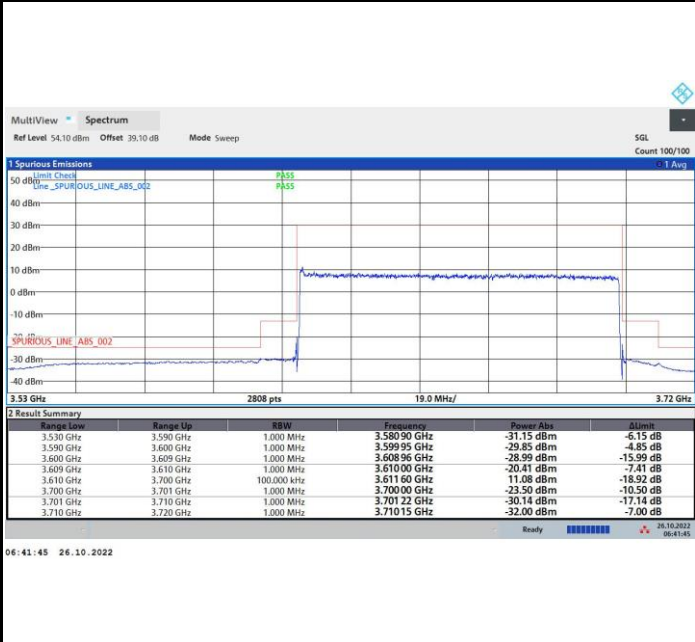

13:37:15 15.10.2022

17:46:56 14.10.2022

FR1 n48 / 90MHz / Highest Channel / MASK

QPSK

16QAM

64QAM

256QAM

FR1 n48 / 100MHz / Lowest Channel / MASK