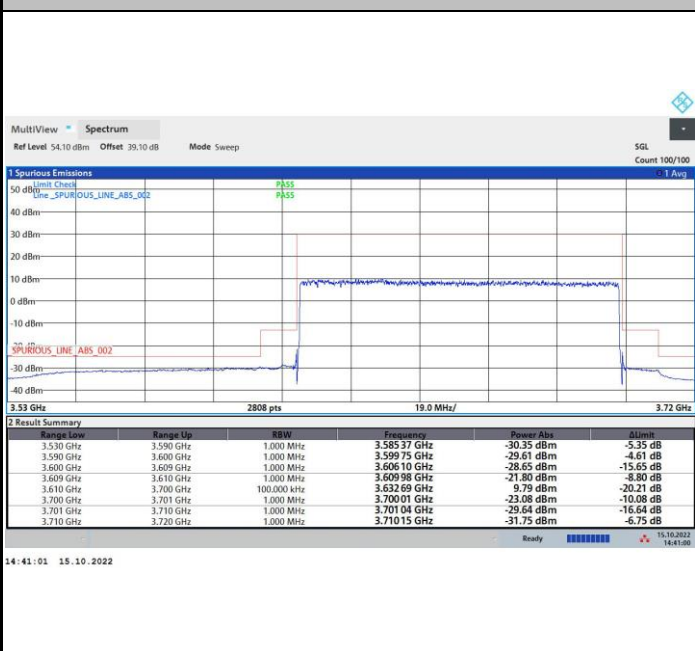

13:37:15 15.10.2022

17:46:56 14.10.2022

FR1 n48 / 90MHz / Highest Channel / MASK

QPSK

16QAM

64QAM

256QAM

FR1 n48 / 100MHz / Lowest Channel / MASK