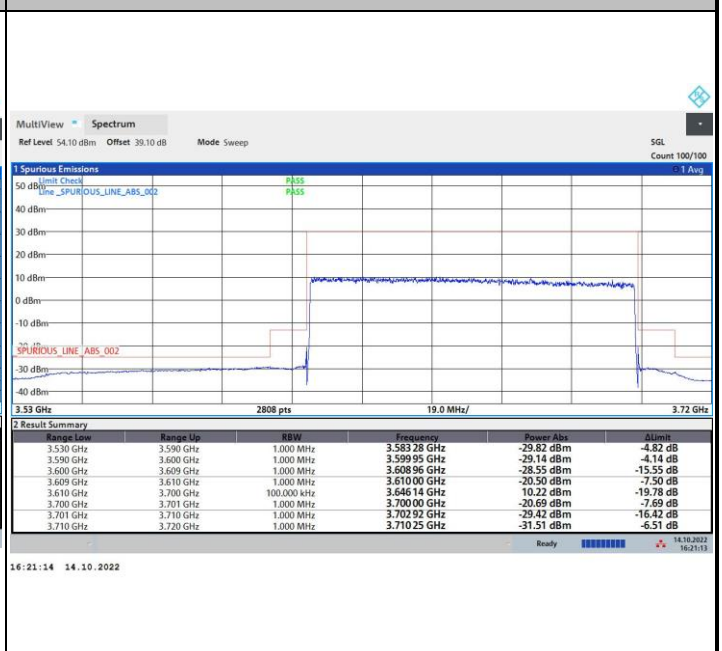

13:37:15 15.10.2022

17:46:56 14.10.2022

FR1 n48 / 90MHz / Highest Channel / MASK

QPSK

16QAM

64QAM

256QAM

FR1 n48 / 100MHz / Lowest Channel / MASK