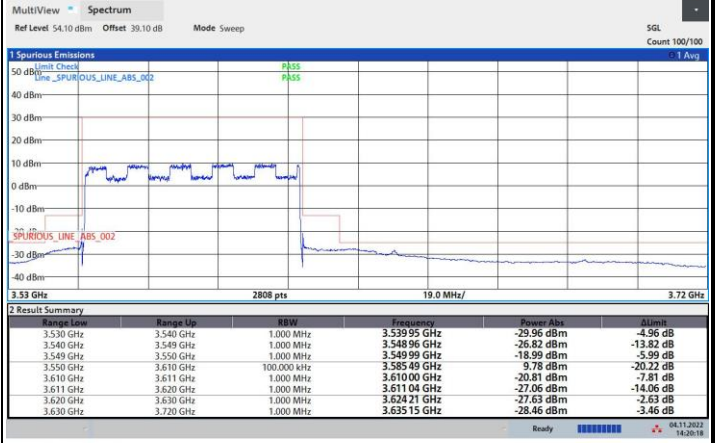

FR1 n48 / 60MHz / Lowest Channel / MASK

QPSK

16QAM