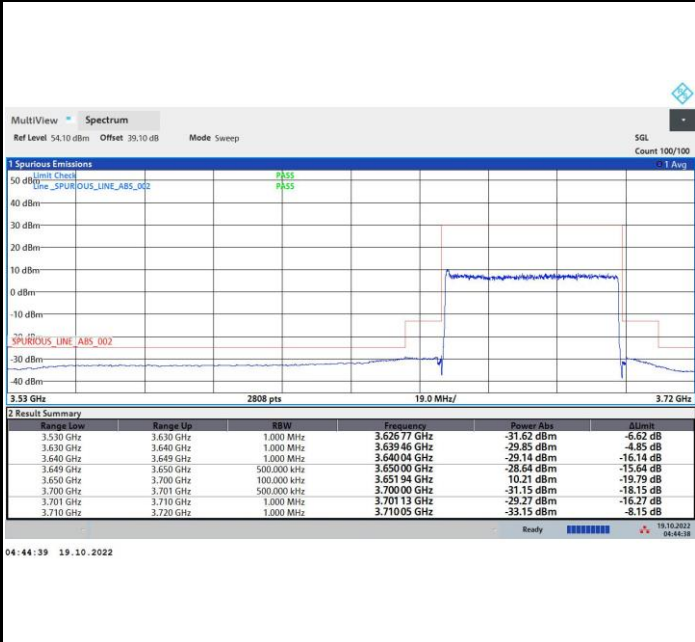

256QAM

FR1 n48 / 50MHz / Highest Channel / MASK

QPSK

16QAM

64QAM

256QAM

FR1 n48 / 60MHz / Lowest Channel / MASK

QPSK