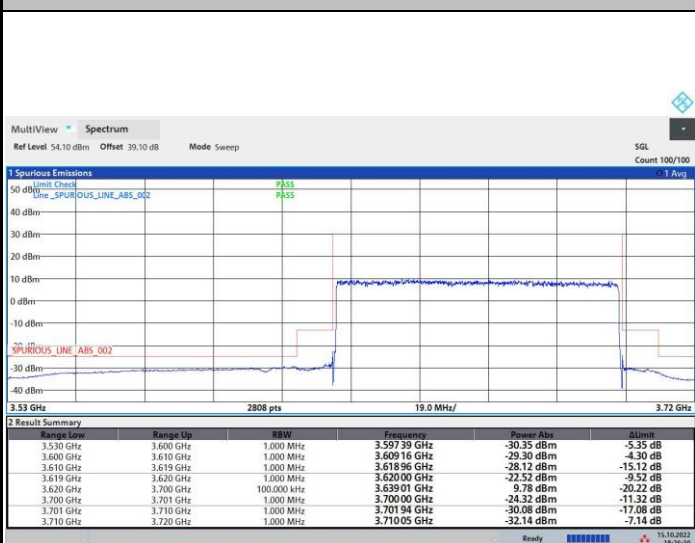

64QAM

256QAM

18:26:30 15.10.2022

17:35:44 18.10.2022