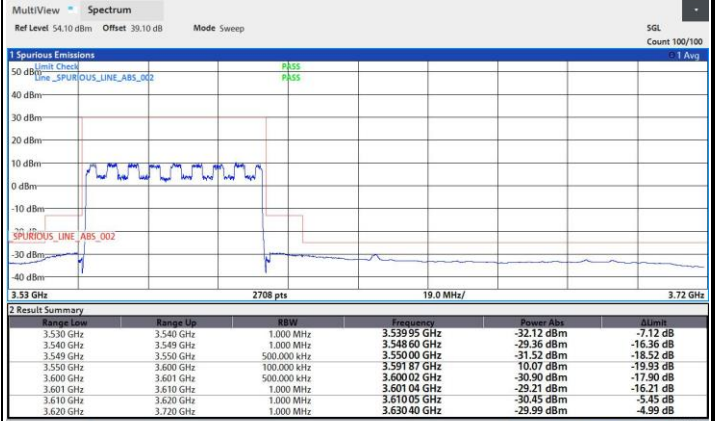

FR1 n48 / 50MHz / Lowest Channel / MASK

QPSK

16QAM