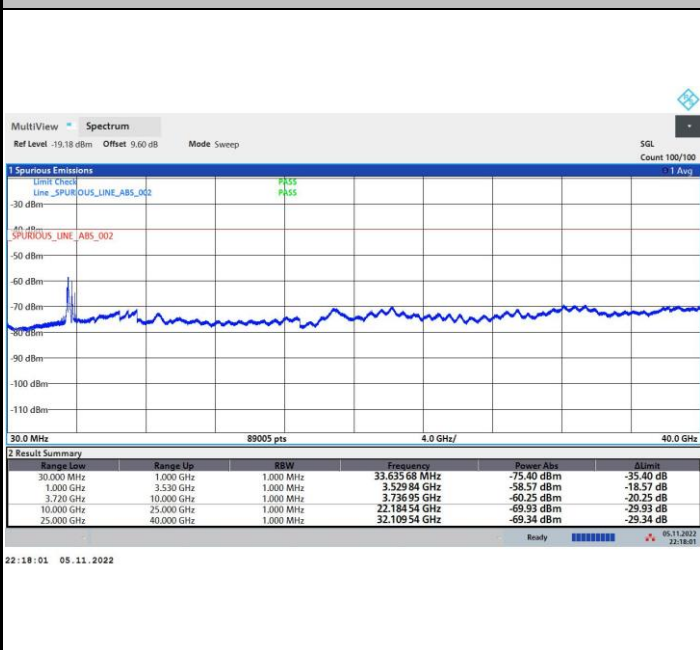

22:35:34 08.10.2022

13:50:31 08.10.2022

Conducted Spurious Emission

FR1 n48 / 10MHz / QPSK / CSE

Lowest Channel

Middle Channel

Highest Channel

FR1 n48 / 20MHz / QPSK / CSE