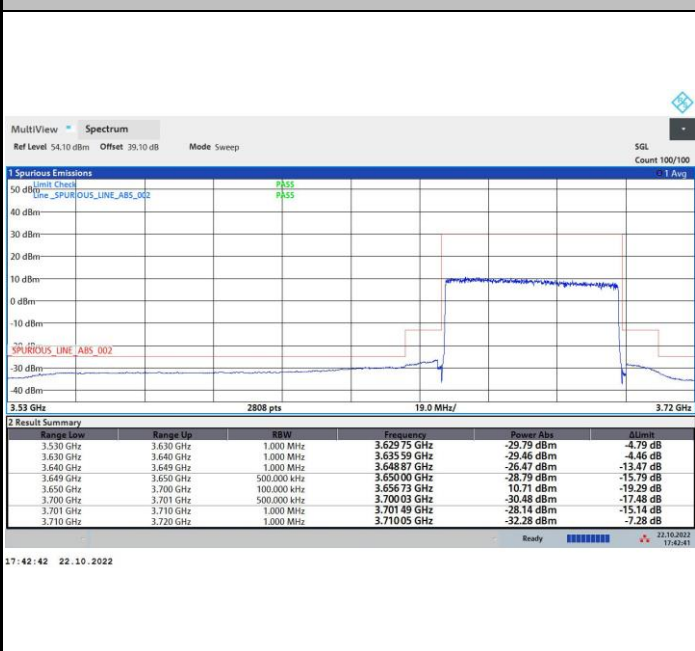

256QAM

FR1 n48 / 50MHz / Highest Channel / MASK

QPSK

16QAM

64QAM

256QAM

FR1 n48 / 60MHz / Lowest Channel / MASK

QPSK