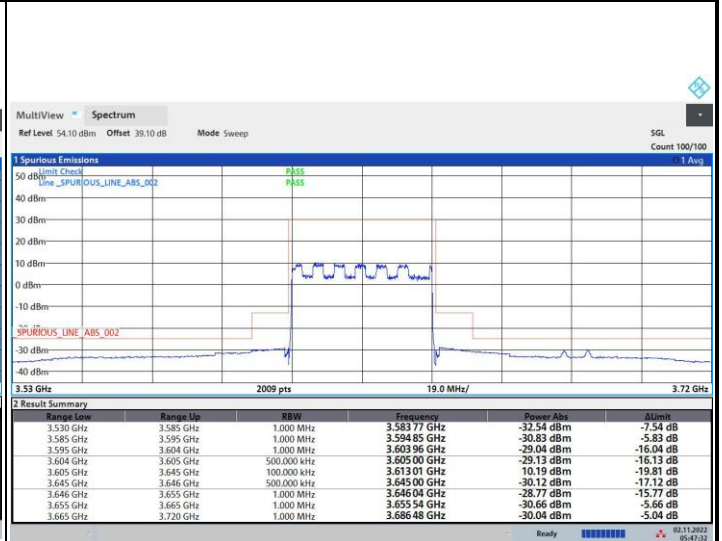

FR1 n48 / 40MHz / Lowest Channel / MASK

QPSK

16QAM

64QAM

256QAM

FR1 n48 / 40MHz / Middle Channel / MASK

QPSK

16QAM