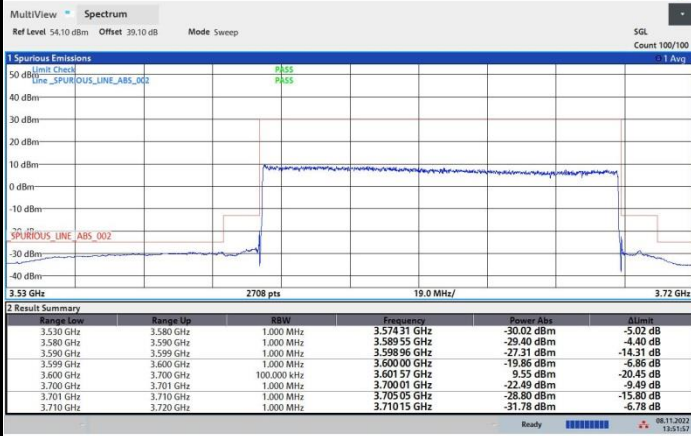

256QAM

FR1 n48 / 100MHz / Highest Channel / MASK

QPSK

16QAM

13:51:57 08.11.2022

17:41:45 31.10.2022

64QAM

256QAM

22:35:34 08.10.2022

13:50:31 08.10.2022

Conducted Spurious Emission

FR1 n48 / 10MHz / QPSK / CSE

Lowest Channel

Middle Channel

Highest Channel

FR1 n48 / 20MHz / QPSK / CSE