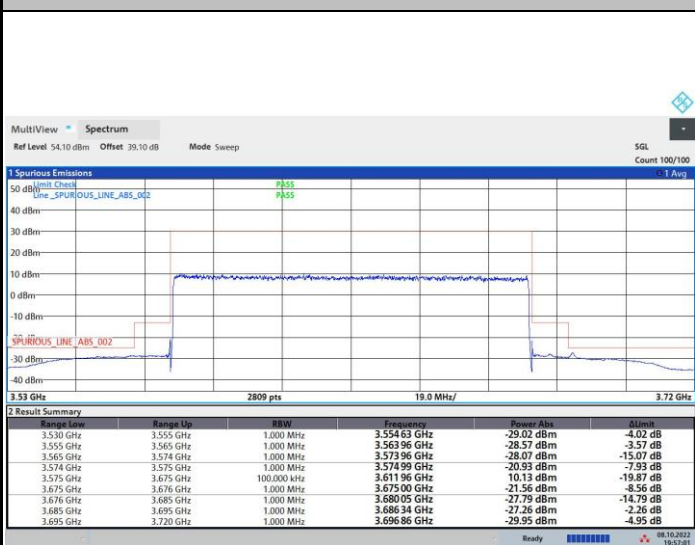

64QAM

256QAM