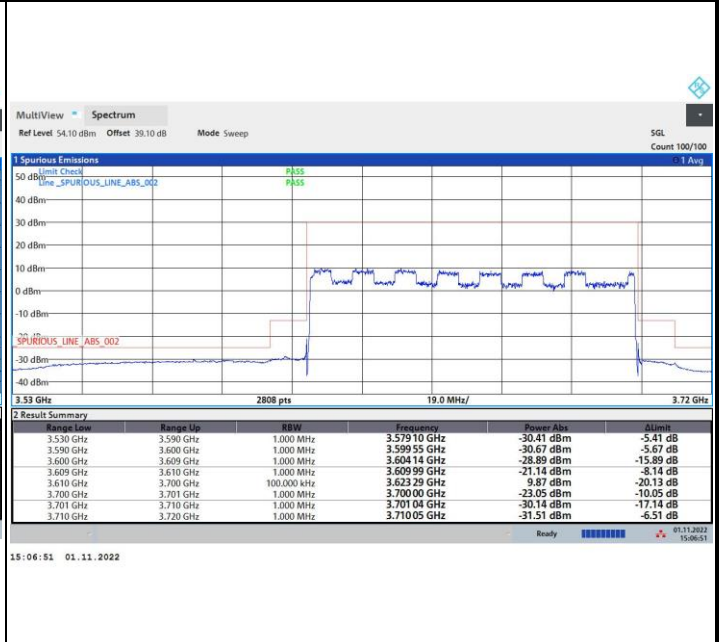

13:37:15 15.10.2022

17:46:56 14.10.2022

FR1 n48 / 90MHz / Highest Channel / MASK

QPSK

16QAM

64QAM

256QAM

FR1 n48 / 100MHz / Lowest Channel / MASK