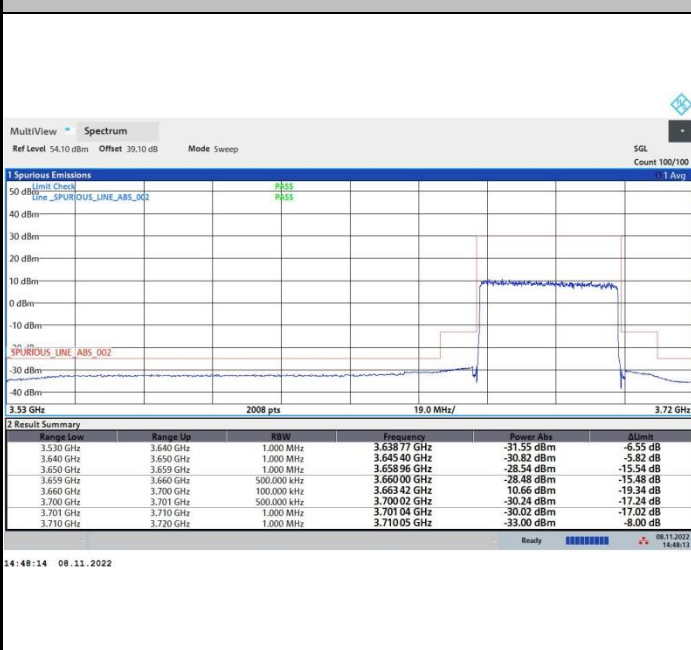

64QAM

256QAM

FR1 n48 / 40MHz / Highest Channel / MASK

QPSK

16QAM

64QAM

256QAM

FR1 n48 / 50MHz / Lowest Channel / MASK