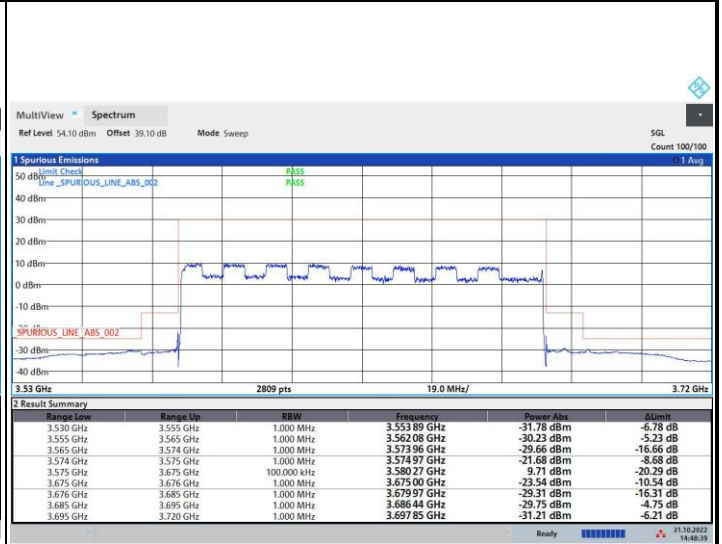

FR1 n48 / 100MHz / Middle Channel / MASK

QPSK

16QAM