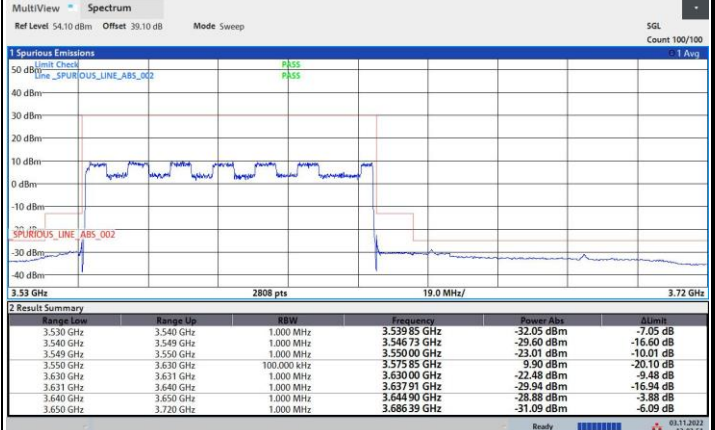

FR1 n48 / 80MHz / Lowest Channel / MASK

QPSK

16QAM