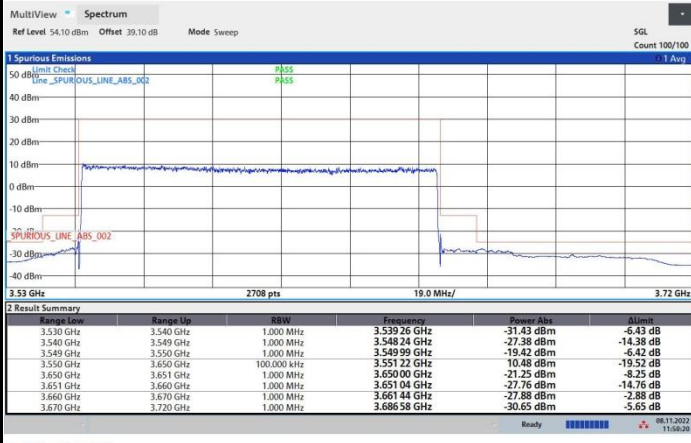

FR1 n48 / 100MHz / Lowest Channel / MASK

QPSK

16QAM