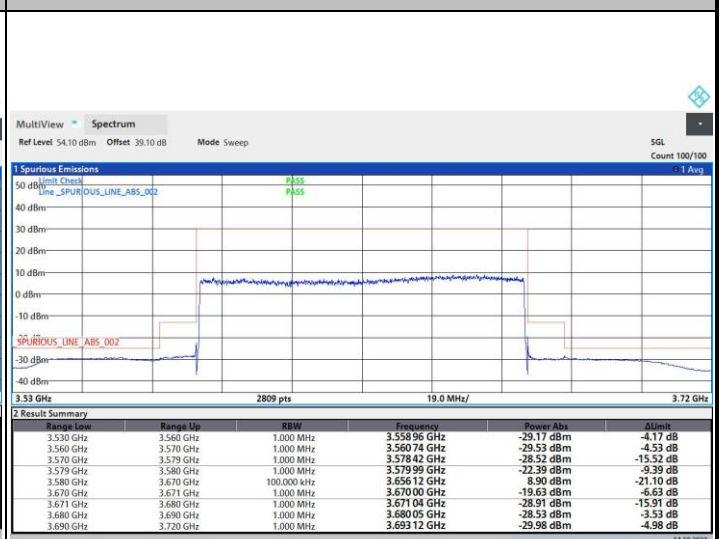

13:37:15 15.10.2022

17:46:56 14.10.2022

FR1 n48 / 90MHz / Highest Channel / MASK

QPSK

16QAM

64QAM

256QAM

FR1 n48 / 100MHz / Lowest Channel / MASK