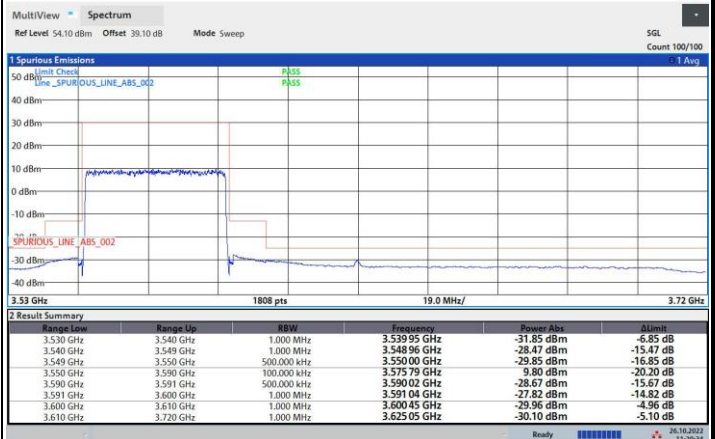

FR1 n48 / 40MHz / Lowest Channel / MASK

QPSK

16QAM

64QAM

256QAM

FR1 n48 / 40MHz / Middle Channel / MASK

QPSK

16QAM