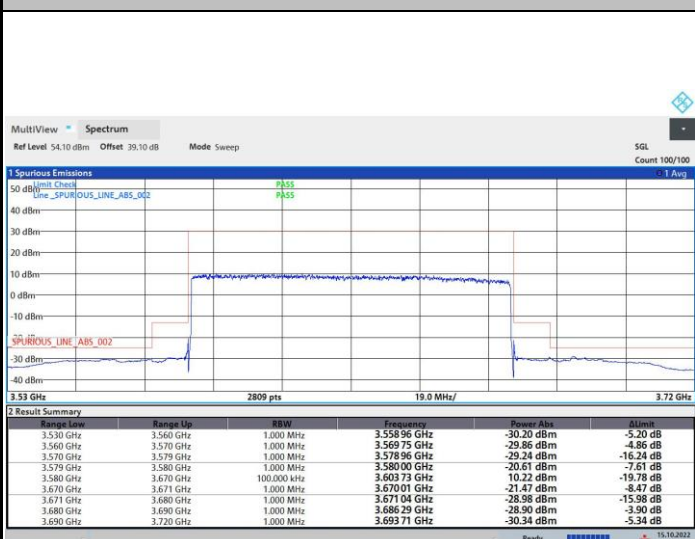

13:37:15 15.10.2022

17:46:56 14.10.2022

FR1 n48 / 90MHz / Highest Channel / MASK

QPSK

16QAM

64QAM

256QAM

FR1 n48 / 100MHz / Lowest Channel / MASK