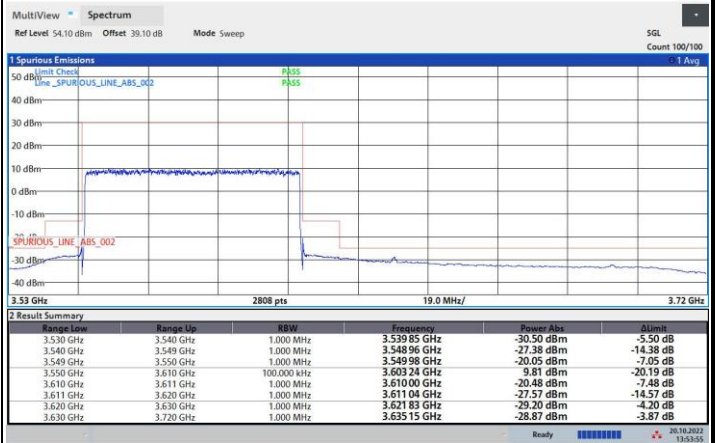

64QAM

256QAM