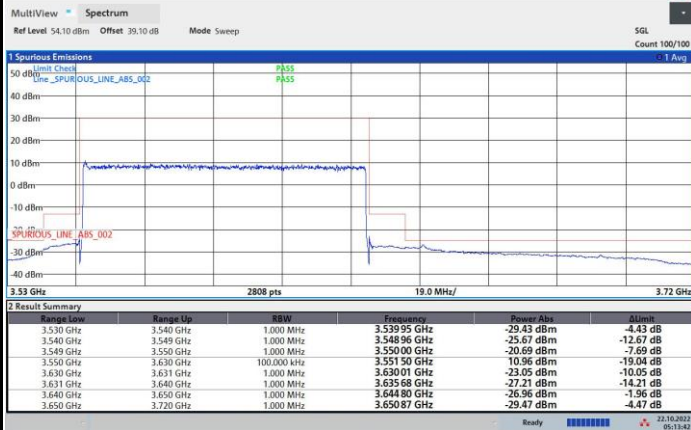

FR1 n48 / 80MHz / Lowest Channel / MASK

QPSK

16QAM