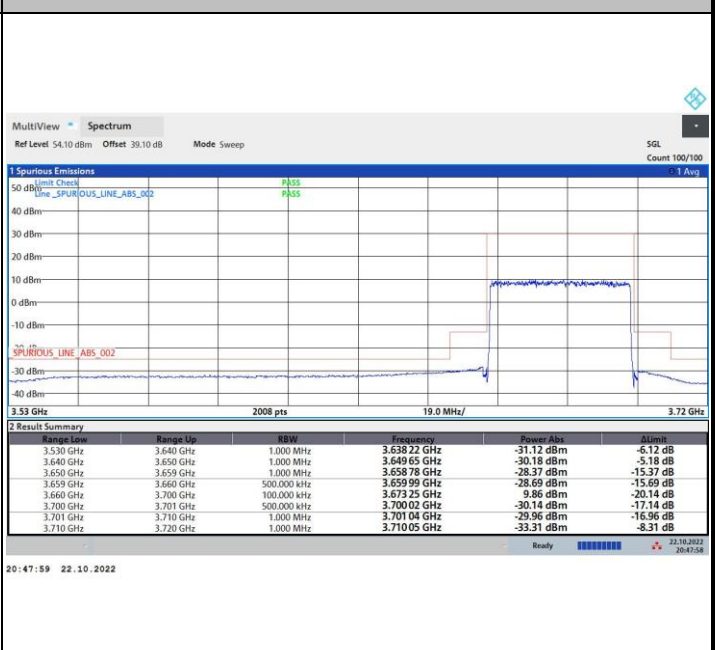

64QAM

256QAM

FR1 n48 / 40MHz / Highest Channel / MASK

QPSK

16QAM

64QAM

256QAM

FR1 n48 / 50MHz / Lowest Channel / MASK