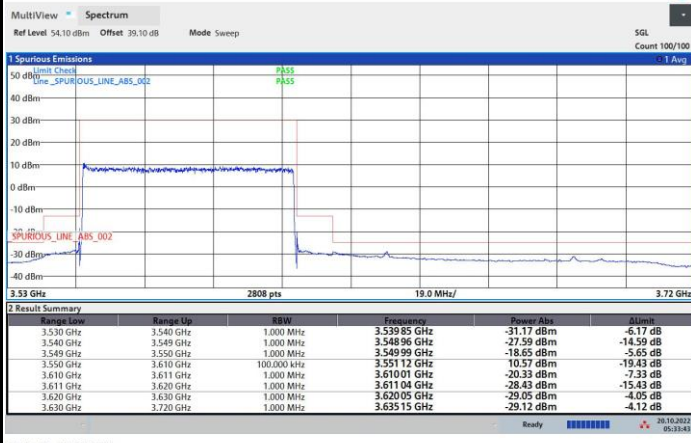

FR1 n48 / 60MHz / Lowest Channel / MASK

QPSK

16QAM