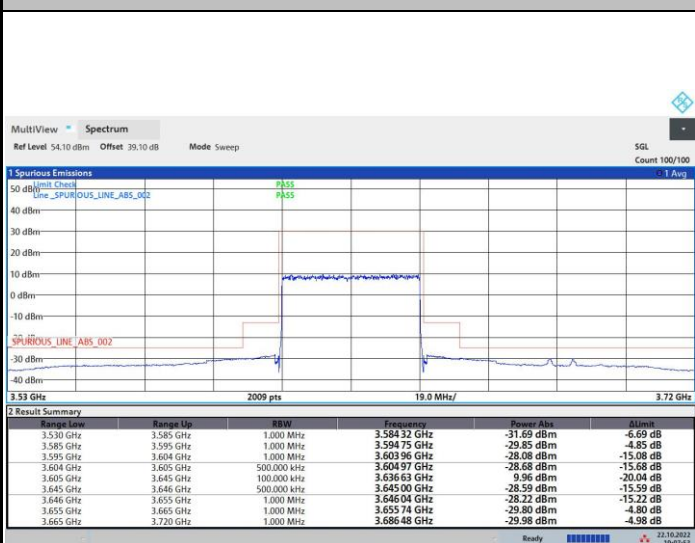

64QAM

256QAM