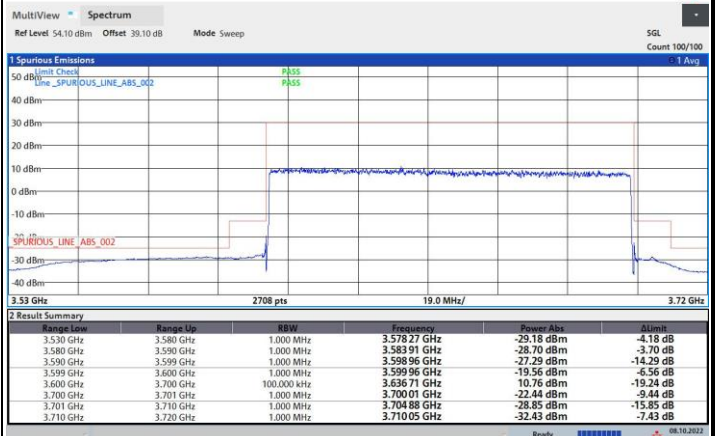

256QAM

FR1 n48 / 100MHz / Highest Channel / MASK

QPSK

16QAM

13:51:57 08.11.2022

17:41:45 31.10.2022

64QAM

256QAM