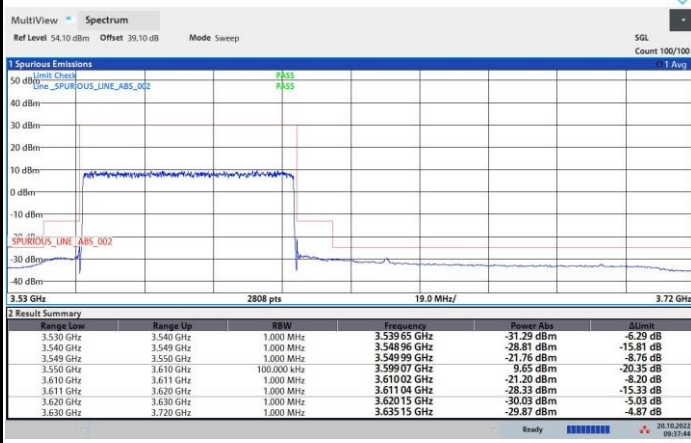

64QAM

256QAM