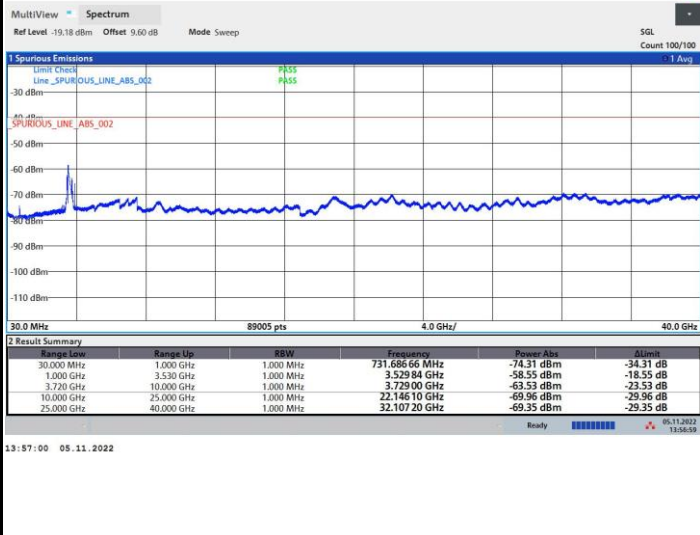

22:35:34 08.10.2022

13:50:31 08.10.2022

Conducted Spurious Emission

FR1 n48 / 10MHz / QPSK / CSE

Lowest Channel

Middle Channel

Highest Channel

FR1 n48 / 20MHz / QPSK / CSE

Lowest Channel

Middle Channel

Highest Channel

FR1 n48 / 40MHz / QPSK / CSE

Lowest Channel

Middle Channel

Highest Channel

FR1 n48 / 50MHz / QPSK / CSE

Lowest Channel

Middle Channel

Highest Channel

FR1 n48 / 60MHz / QPSK / CSE

Lowest Channel

Middle Channel

Highest Channel