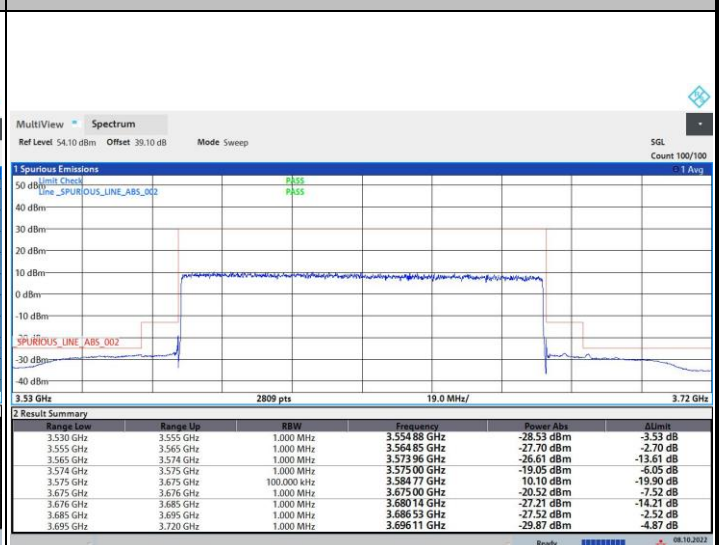

64QAM

256QAM