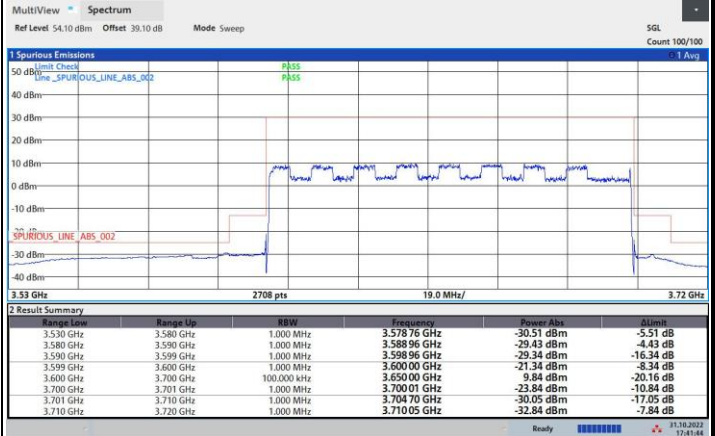

256QAM

FR1 n48 / 100MHz / Highest Channel / MASK

QPSK

16QAM

13:51:57 08.11.2022

17:41:45 31.10.2022

64QAM

256QAM