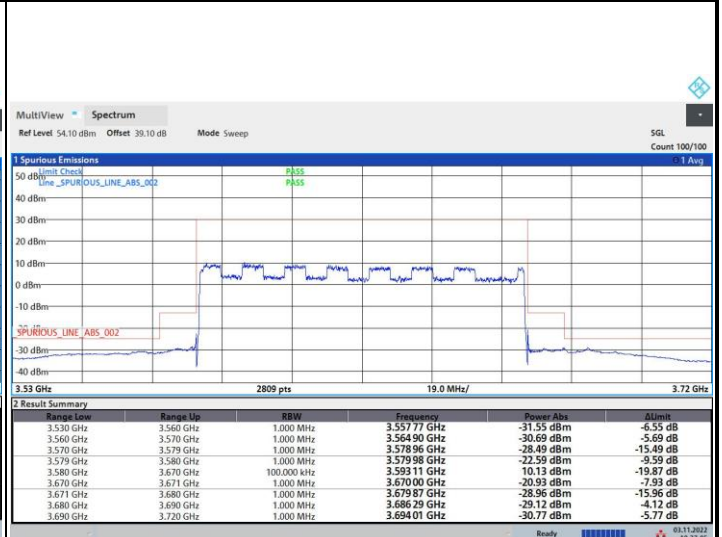

FR1 n48 / 90MHz / Middle Channel / MASK

QPSK

16QAM

05:34:47 25.10.2022

10:27:06 03.11.2022