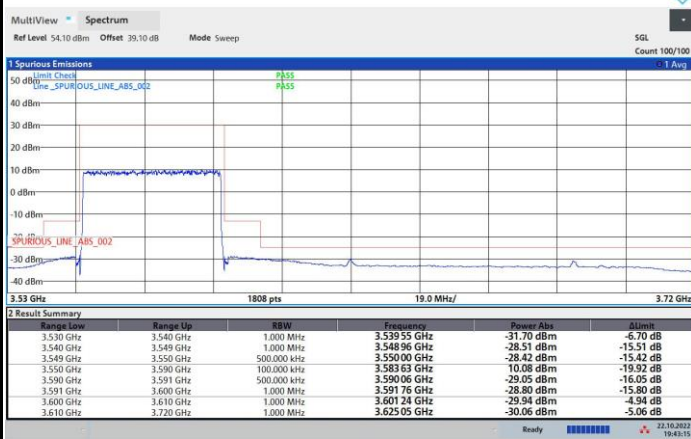

FR1 n48 / 40MHz / Lowest Channel / MASK

QPSK

16QAM

64QAM

256QAM

FR1 n48 / 40MHz / Middle Channel / MASK

QPSK

16QAM