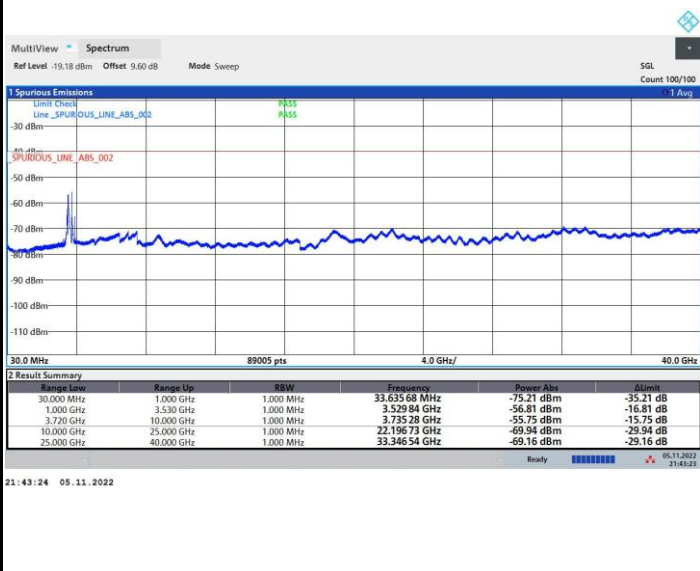

22:35:34 08.10.2022

13:50:31 08.10.2022

Conducted Spurious Emission

FR1 n48 / 10MHz / QPSK / CSE

Lowest Channel

Middle Channel

Highest Channel

FR1 n48 / 20MHz / QPSK / CSE

Lowest Channel

Middle Channel

Highest Channel

FR1 n48 / 40MHz / QPSK / CSE

Lowest Channel

Middle Channel

Highest Channel

FR1 n48 / 50MHz / QPSK / CSE