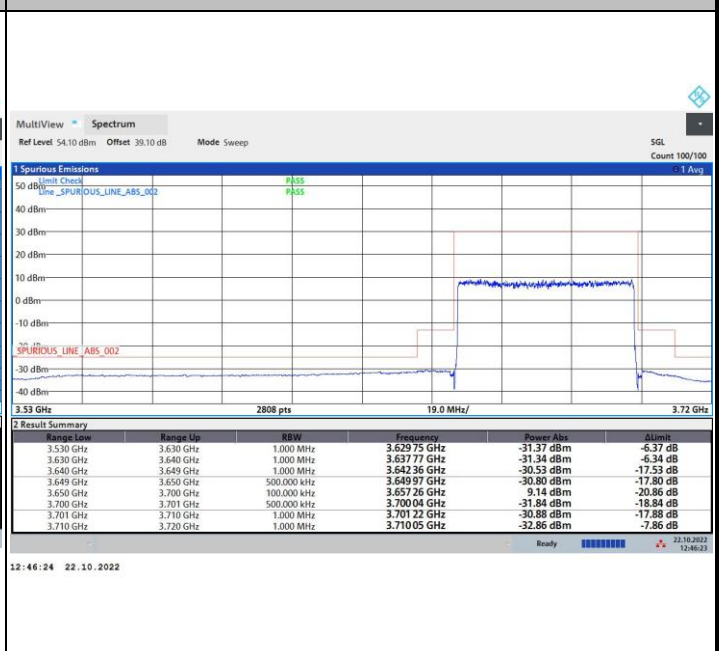

256QAM

FR1 n48 / 50MHz / Highest Channel / MASK

QPSK

16QAM

64QAM

256QAM

FR1 n48 / 60MHz / Lowest Channel / MASK

QPSK