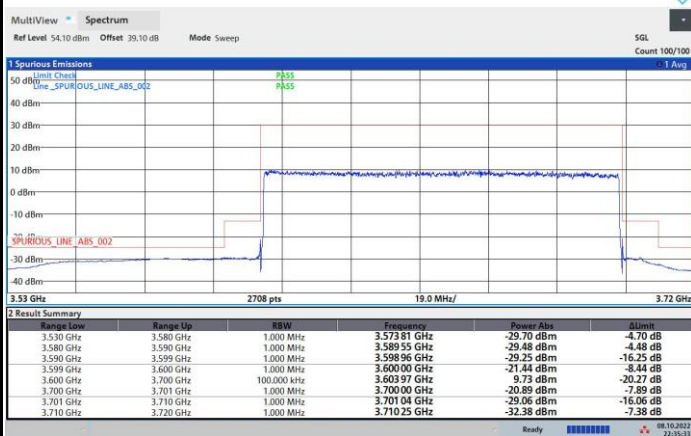

256QAM

FR1 n48 / 100MHz / Highest Channel / MASK

QPSK

16QAM

13:51:57 08.11.2022

17:41:45 31.10.2022

64QAM

256QAM