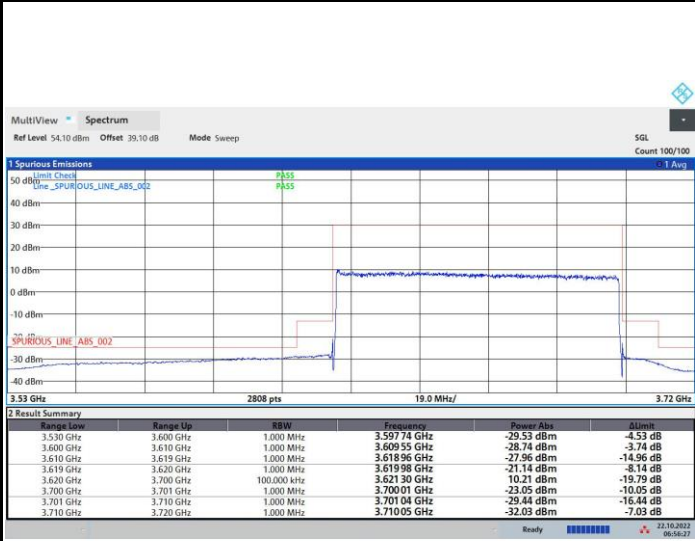

16QAM

64QAM

256QAM

FR1 n48 / 80MHz / Highest Channel / MASK

QPSK

16QAM

06:56:28 22.10.2022

16:09:55 03.11.2022