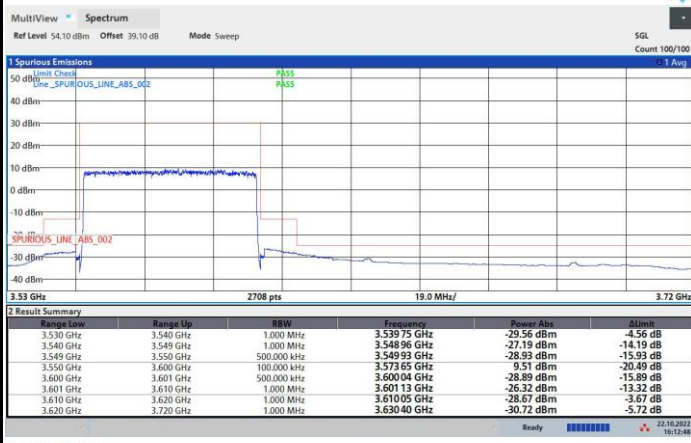

64QAM

256QAM