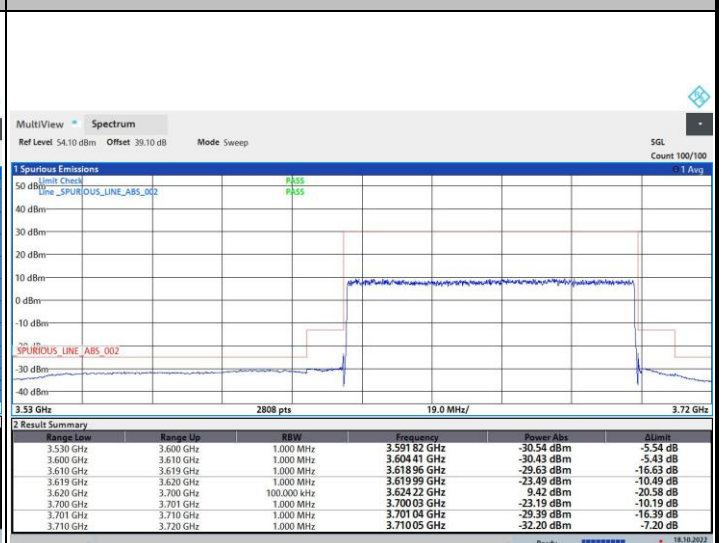

64QAM

256QAM

18:26:30 15.10.2022

17:35:44 18.10.2022