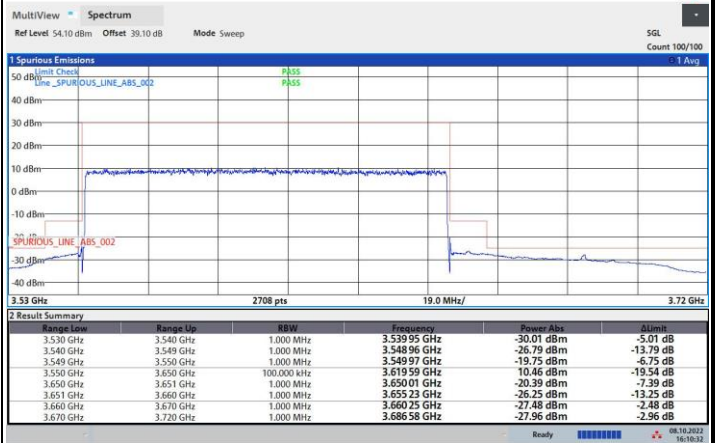

64QAM

256QAM