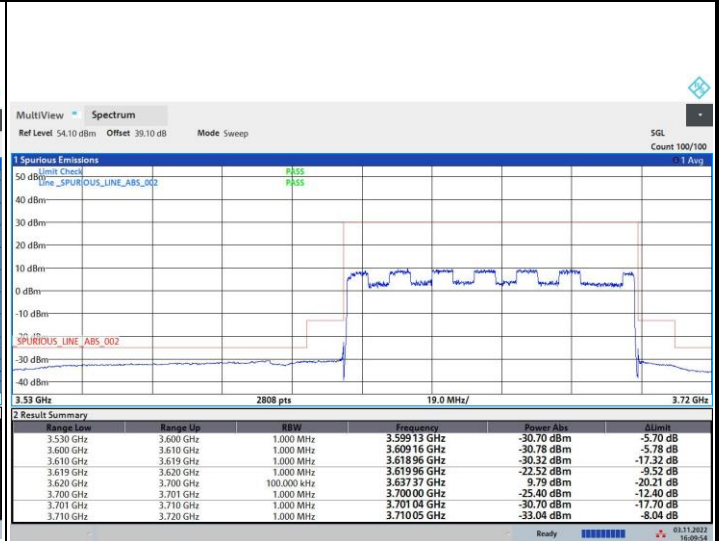

16QAM

64QAM

256QAM

FR1 n48 / 80MHz / Highest Channel / MASK

QPSK

16QAM

06:56:28 22.10.2022

16:09:55 03.11.2022