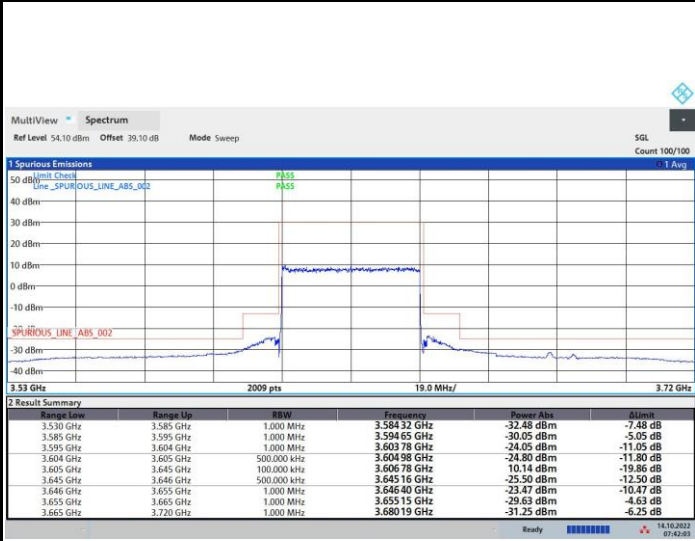

FR1 n48 / 40MHz / Lowest Channel / MASK

QPSK

16QAM

64QAM

256QAM

FR1 n48 / 40MHz / Middle Channel / MASK

QPSK

16QAM