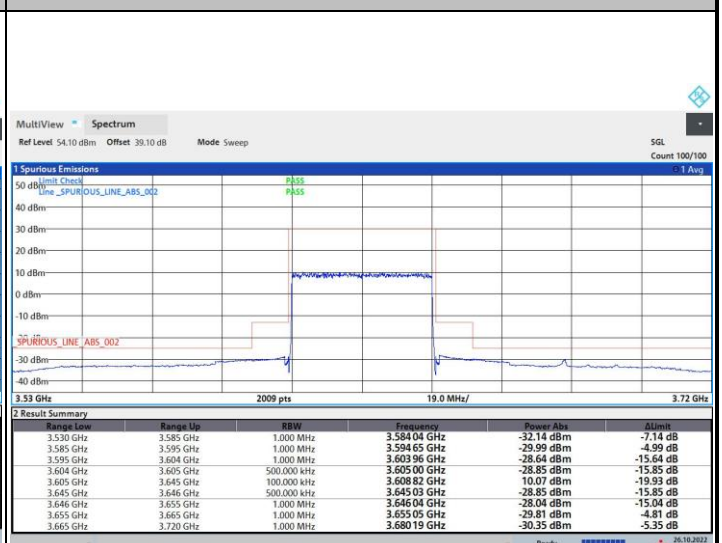

64QAM

256QAM