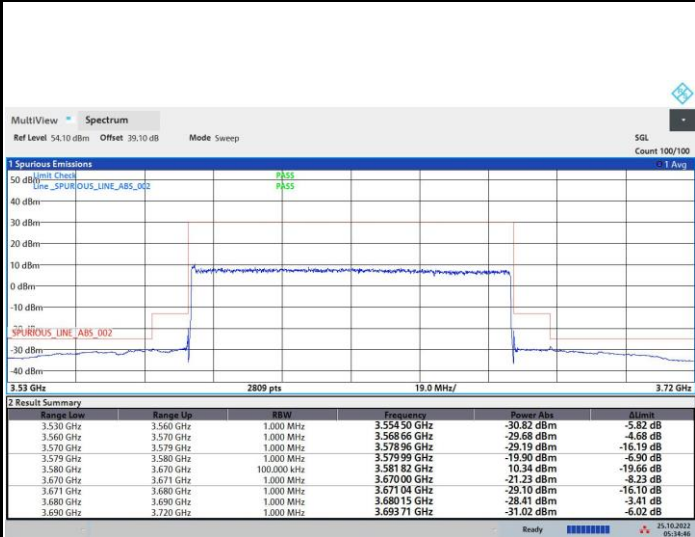

FR1 n48 / 90MHz / Middle Channel / MASK

QPSK

16QAM

05:34:47 25.10.2022

10:27:06 03.11.2022