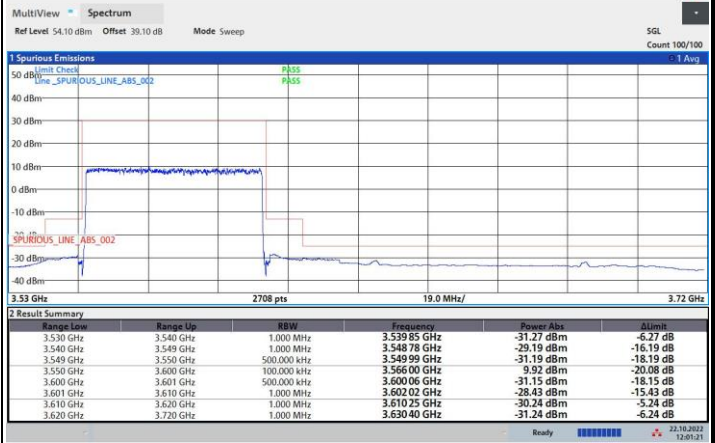

64QAM

256QAM