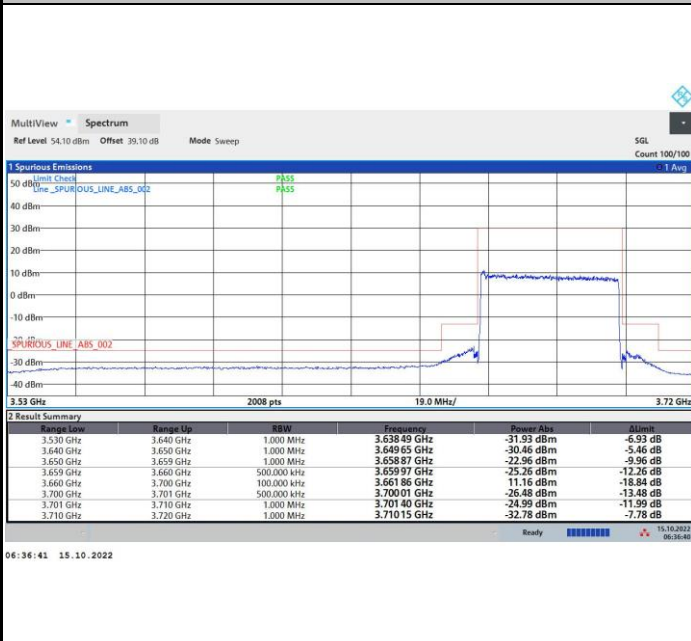

64QAM

256QAM

FR1 n48 / 40MHz / Highest Channel / MASK

QPSK

16QAM

64QAM

256QAM

FR1 n48 / 50MHz / Lowest Channel / MASK