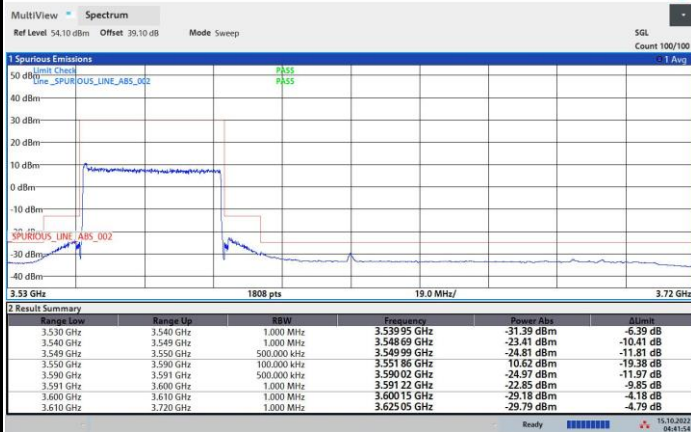

FR1 n48 / 40MHz / Lowest Channel / MASK

QPSK

16QAM

64QAM

256QAM

FR1 n48 / 40MHz / Middle Channel / MASK

QPSK

16QAM