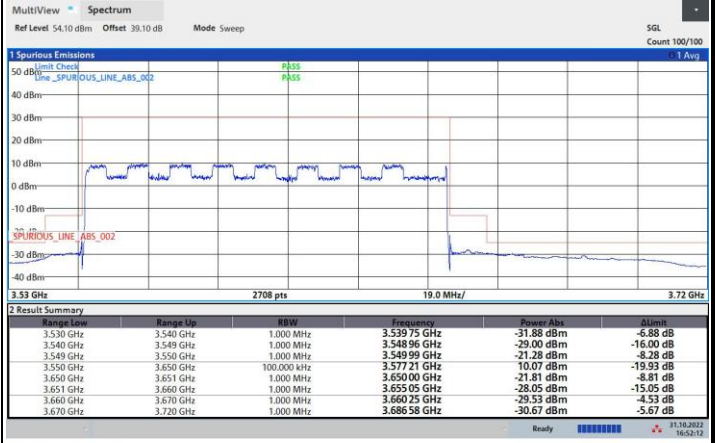

FR1 n48 / 100MHz / Lowest Channel / MASK

QPSK

16QAM