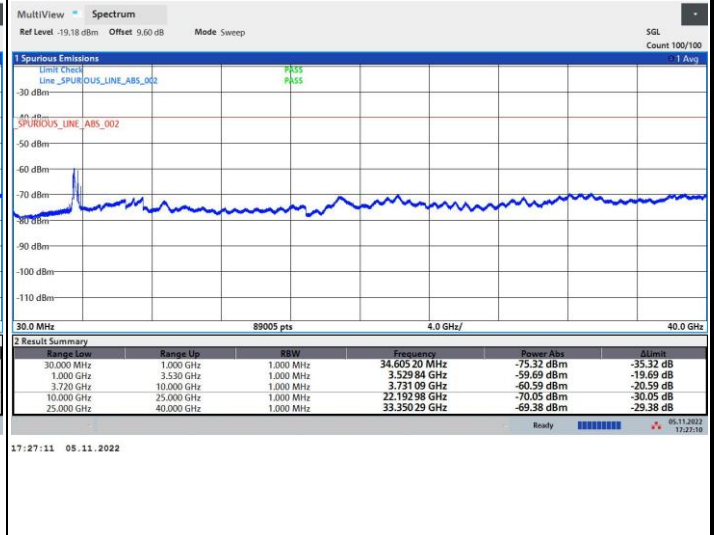

22:35:34 08.10.2022

13:50:31 08.10.2022

Conducted Spurious Emission

FR1 n48 / 10MHz / QPSK / CSE

Lowest Channel

Middle Channel

Highest Channel

FR1 n48 / 20MHz / QPSK / CSE

Lowest Channel

Middle Channel

Highest Channel

FR1 n48 / 40MHz / QPSK / CSE

Lowest Channel

Middle Channel

Highest Channel

FR1 n48 / 50MHz / QPSK / CSE