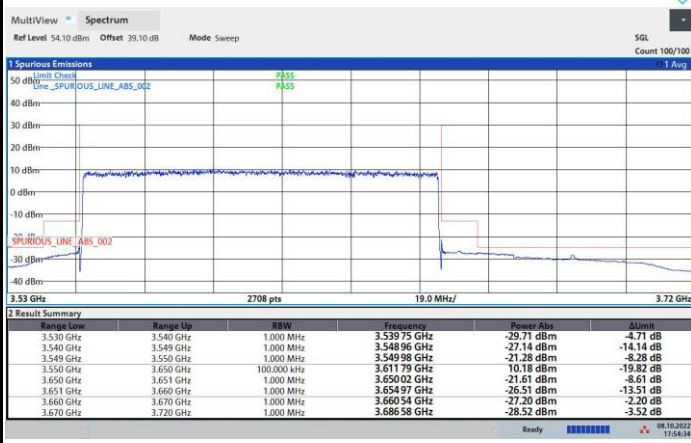

64QAM

256QAM