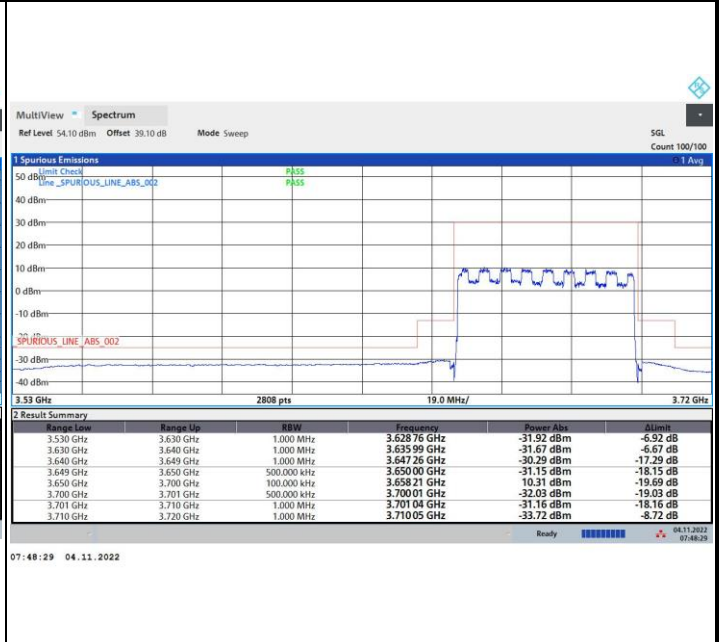

256QAM

FR1 n48 / 50MHz / Highest Channel / MASK

QPSK

16QAM

64QAM

256QAM

FR1 n48 / 60MHz / Lowest Channel / MASK

QPSK