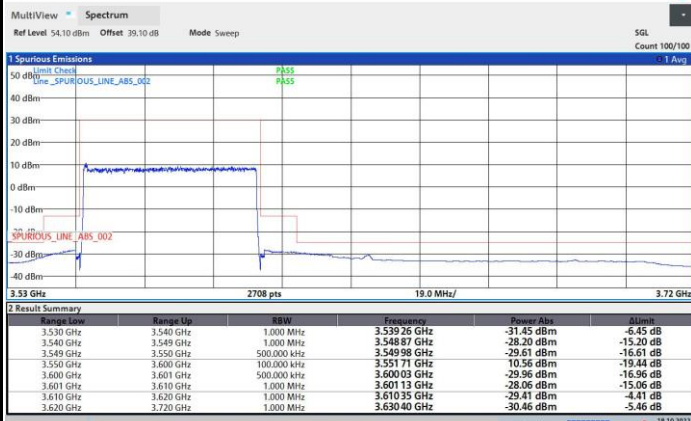

FR1 n48 / 50MHz / Lowest Channel / MASK

QPSK

16QAM