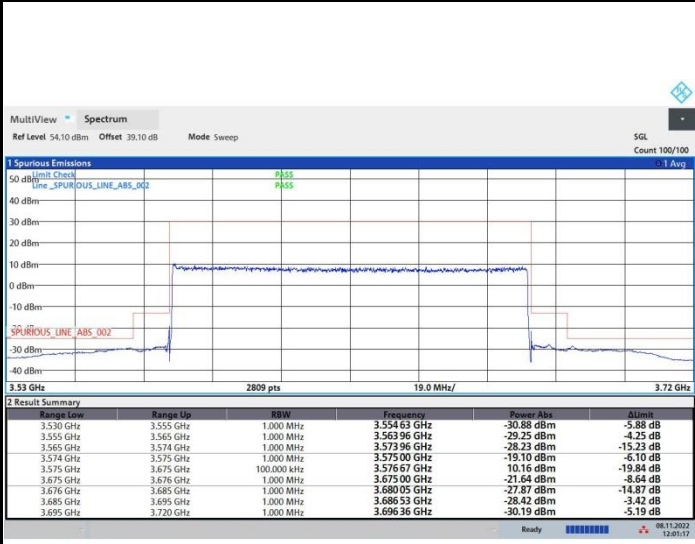

FR1 n48 / 100MHz / Middle Channel / MASK

QPSK

16QAM