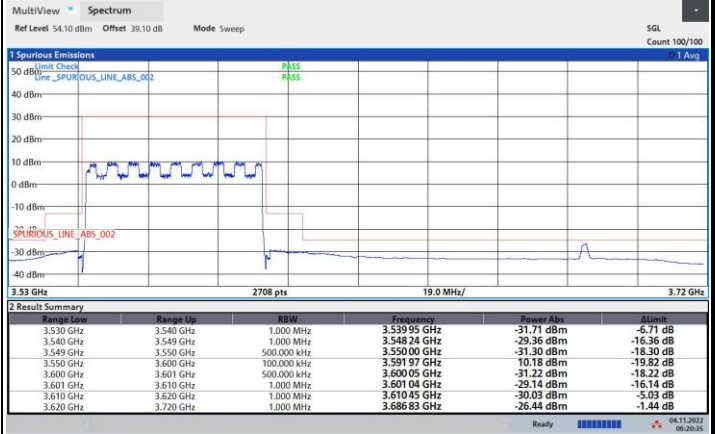

FR1 n48 / 40MHz / Highest Channel / MASK

QPSK

16QAM

64QAM

256QAM

FR1 n48 / 50MHz / Lowest Channel / MASK

QPSK

16QAM