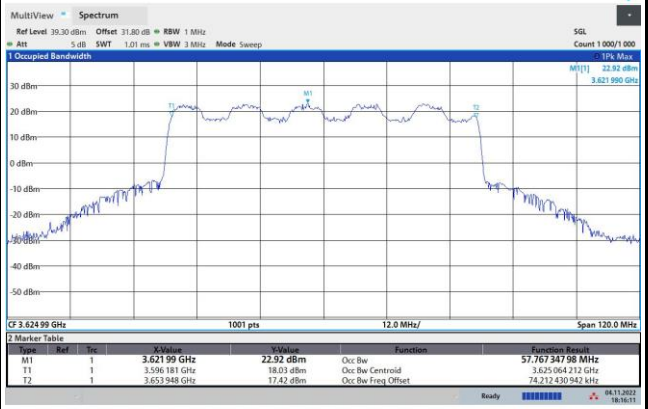

FR1 n48 / 60MHz / Middle Channel / 99%OBW

QPSK

16QAM