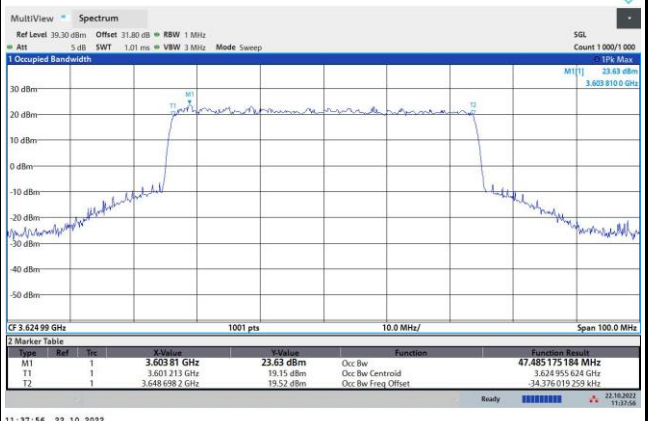

64QAM

256QAM

FR1 n48 / 50MHz / Middle Channel / 99%OBW

QPSK

16QAM

64QAM

256QAM

FR1 n48 / 60MHz / Middle Channel / 99%OBW