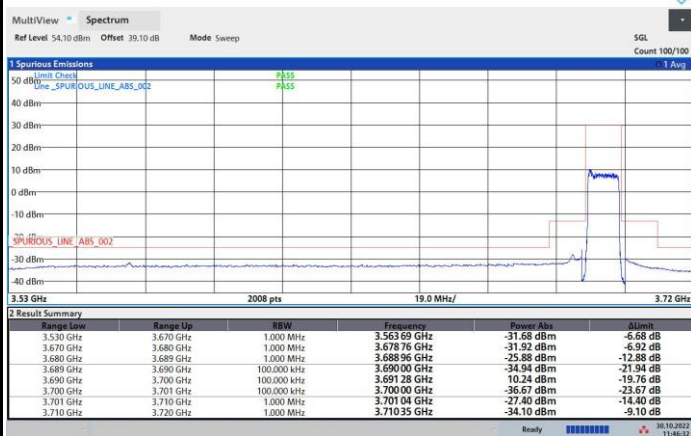

64QAM

256QAM