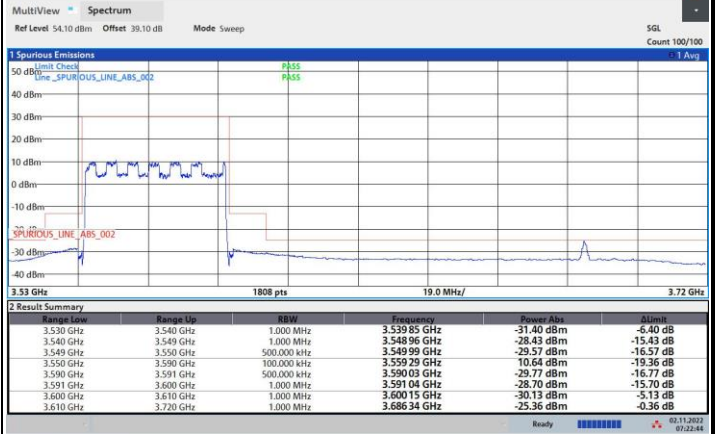

FR1 n48 / 40MHz / Lowest Channel / MASK

QPSK

16QAM