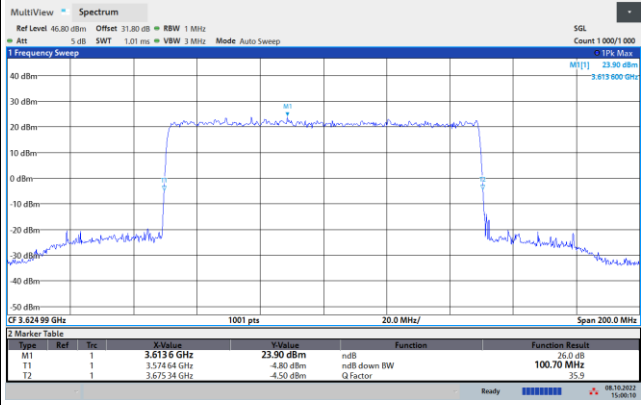

64QAM

256QAM

FR1 n48 / 100MHz / Middle Channel / 26dB BW

QPSK

16QAM

64QAM

256QAM

Occupied Bandwidth