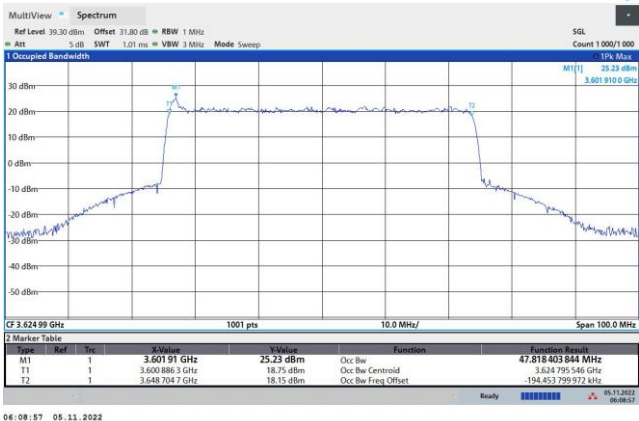

64QAM

256QAM

FR1 n48 / 50MHz / Middle Channel / 99%OBW

QPSK

16QAM

64QAM

256QAM

FR1 n48 / 60MHz / Middle Channel / 99%OBW