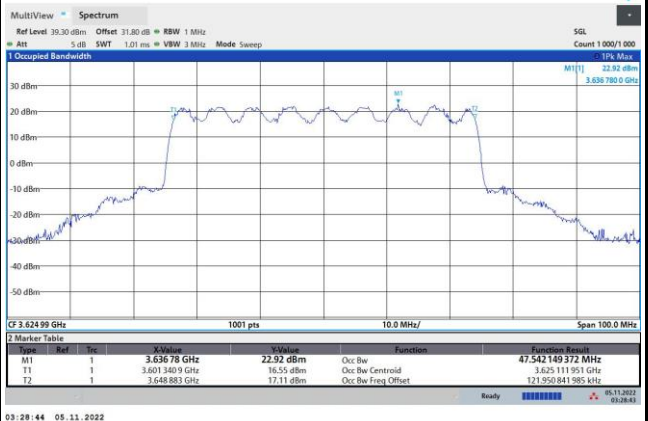

64QAM

256QAM

FR1 n48 / 50MHz / Middle Channel / 99%OBW

QPSK

16QAM

64QAM

256QAM

FR1 n48 / 60MHz / Middle Channel / 99%OBW