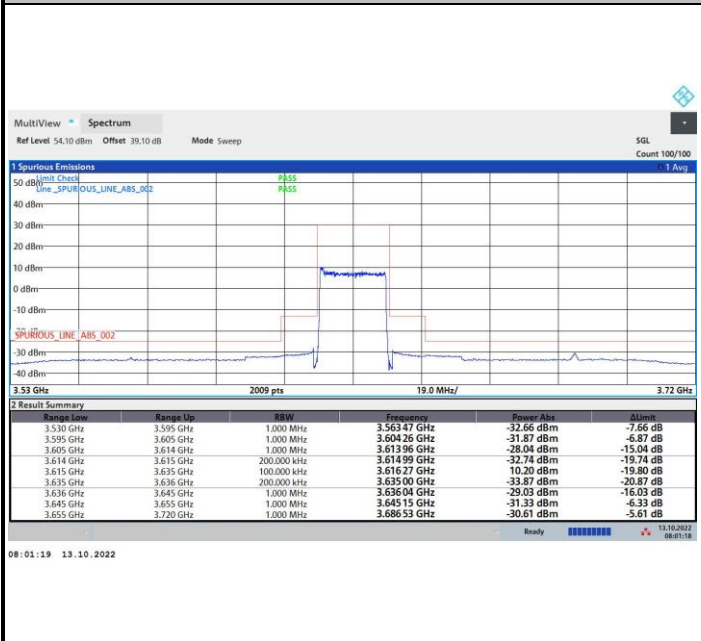

FR1 n48 / 20MHz / Middle Channel / MASK

QPSK

16QAM