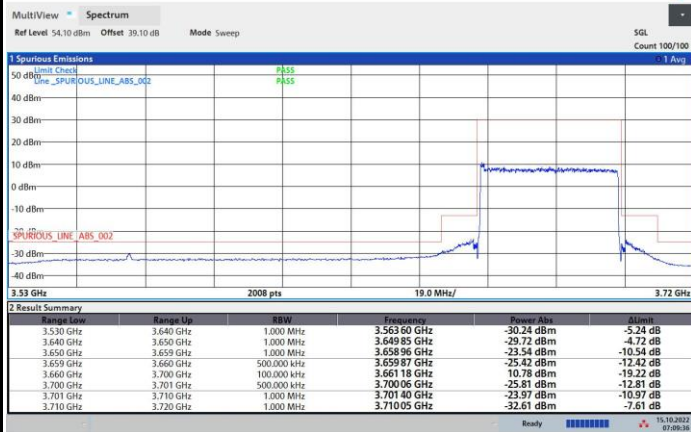

FR1 n48 / 40MHz / Highest Channel / MASK

QPSK

16QAM