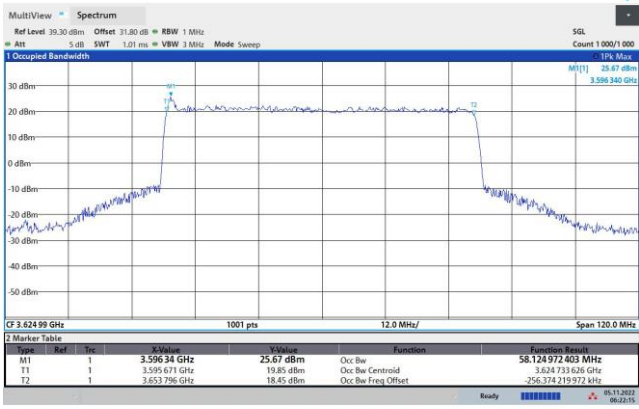

FR1 n48 / 60MHz / Middle Channel / 99%OBW

QPSK

16QAM