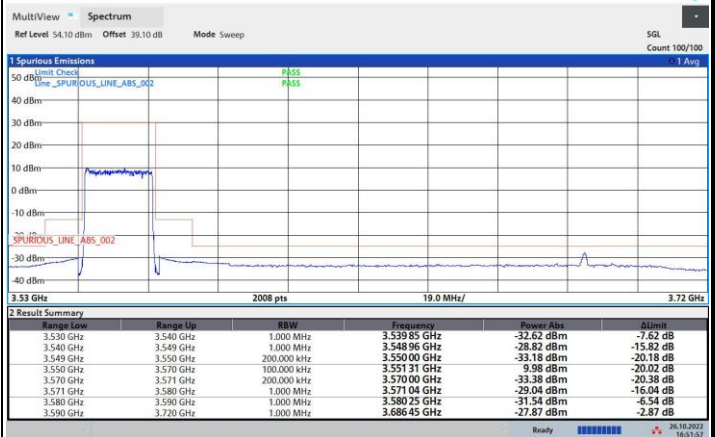

16QAM

64QAM

256QAM

FR1 n48 / 20MHz / Lowest Channel / MASK

QPSK

16QAM

64QAM

256QAM