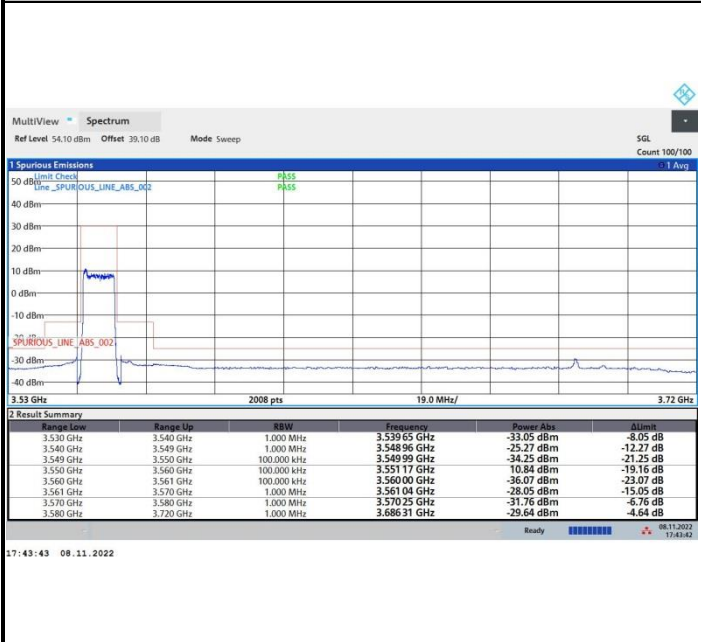

16QAM

64QAM

256QAM

Unwanted Emission (MASK)

FR1 n48 / 10MHz / Lowest Channel / MASK

QPSK

16QAM

64QAM