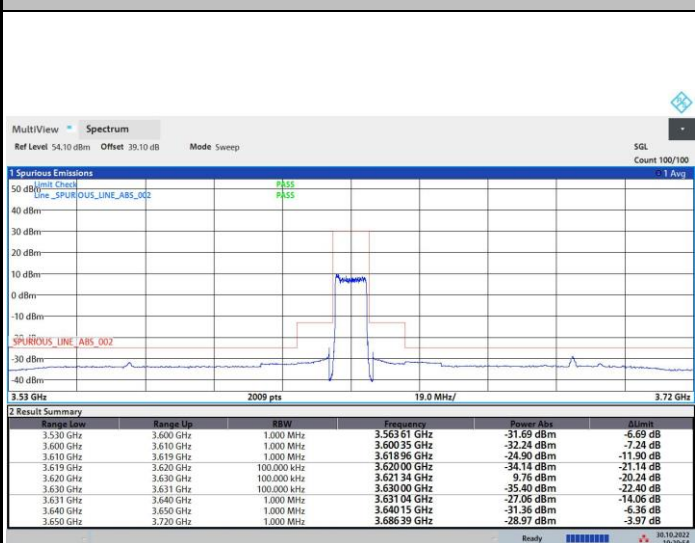

256QAM

FR1 n48 / 10MHz / Middle Channel / MASK

QPSK

16QAM

64QAM

256QAM

FR1 n48 / 10MHz / Highest Channel / MASK

QPSK