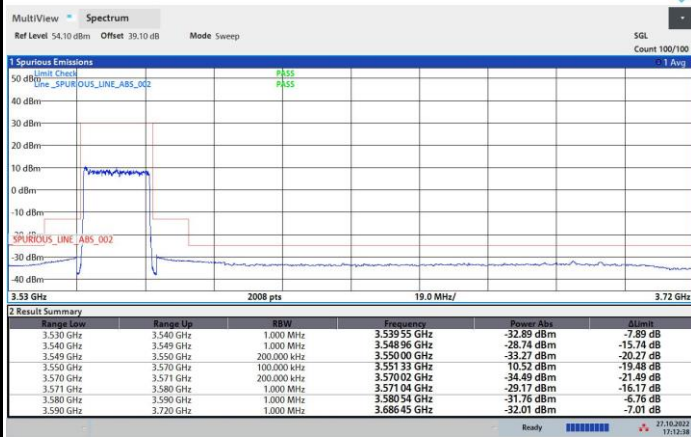

16QAM

64QAM

256QAM

FR1 n48 / 20MHz / Lowest Channel / MASK

QPSK

16QAM

64QAM

256QAM