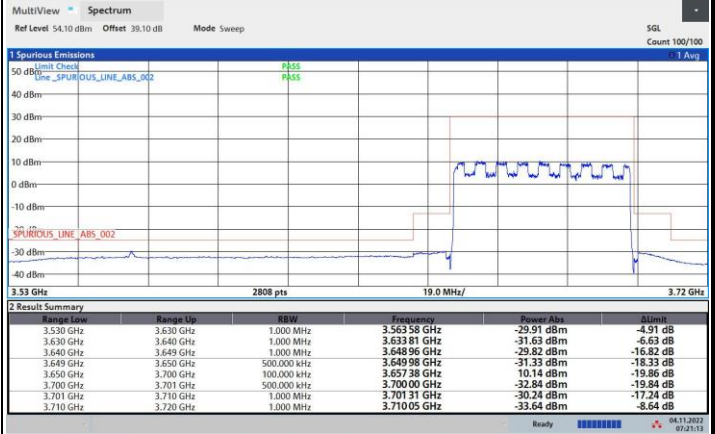

FR1 n48 / 50MHz / Highest Channel / MASK

QPSK

16QAM