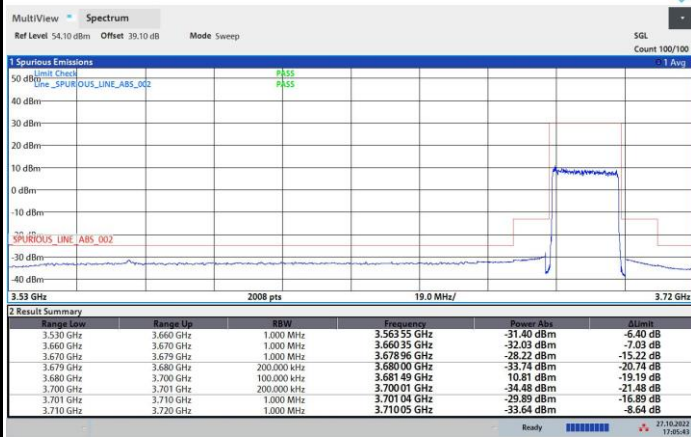

64QAM

256QAM

17:05:44 27.10.2022

14:04:26 27.10.2022