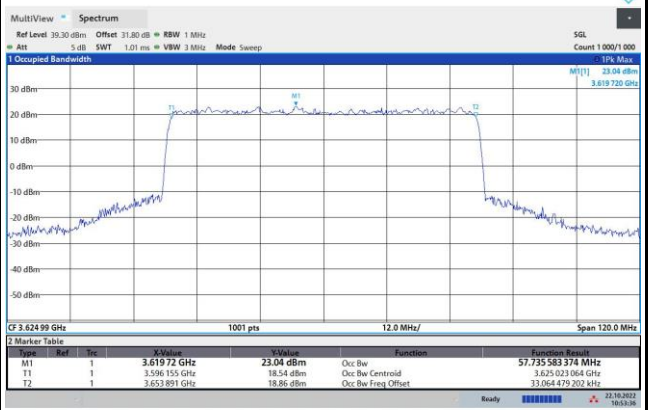

64QAM

256QAM