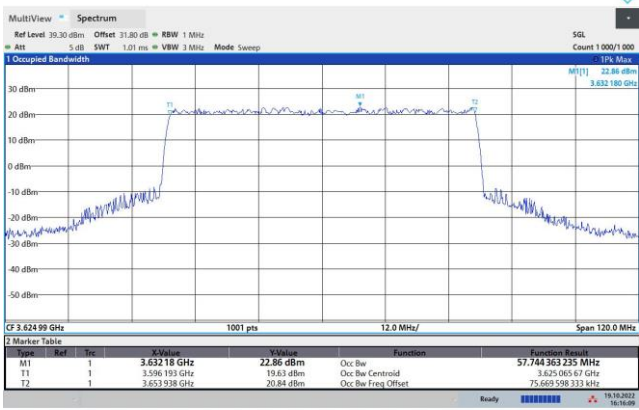

64QAM

256QAM