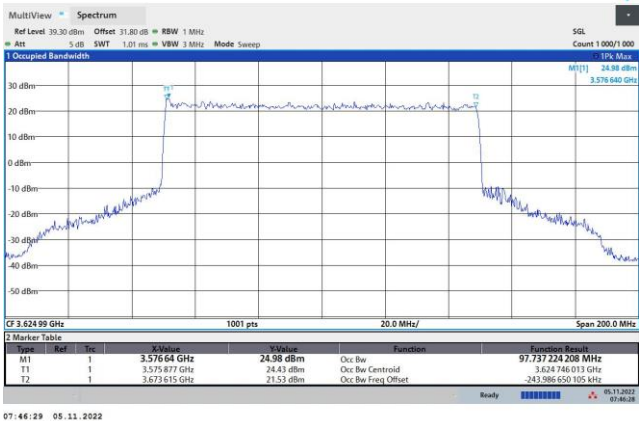

FR1 n48 / 100MHz / Middle Channel / 99%OBW

QPSK

16QAM