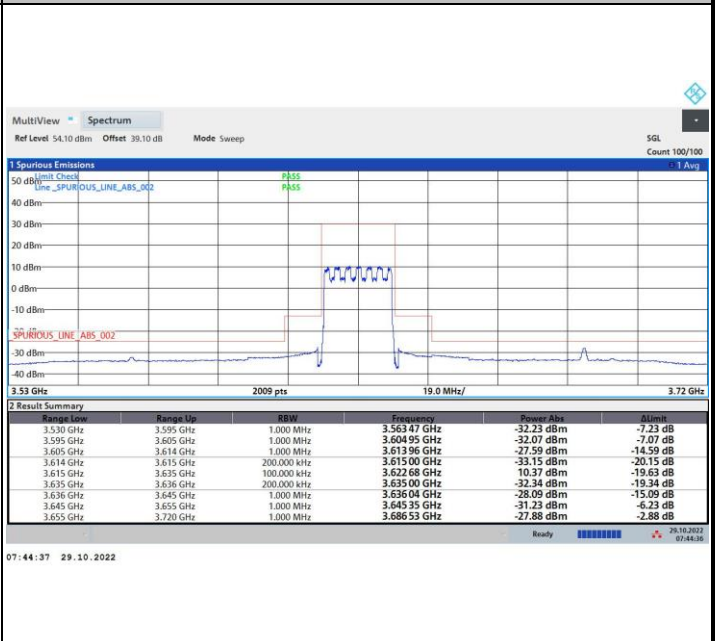

FR1 n48 / 20MHz / Middle Channel / MASK

QPSK

16QAM