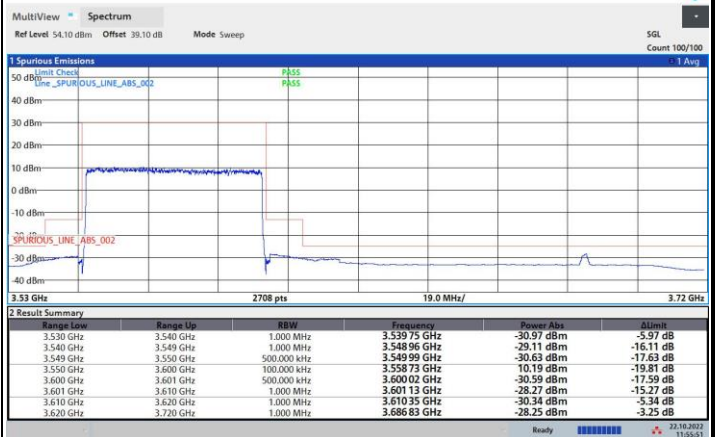

64QAM

256QAM