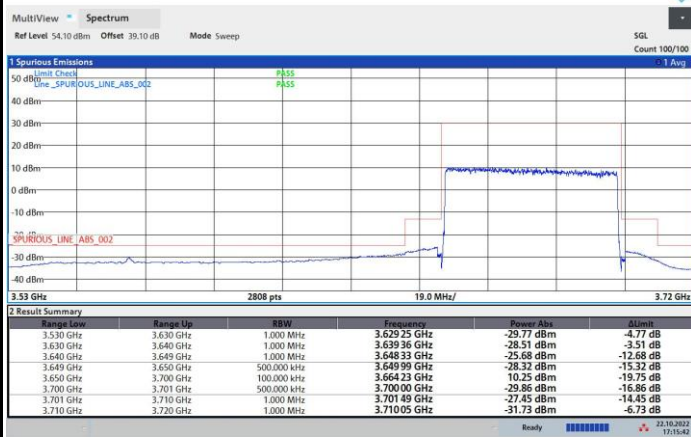

64QAM

256QAM