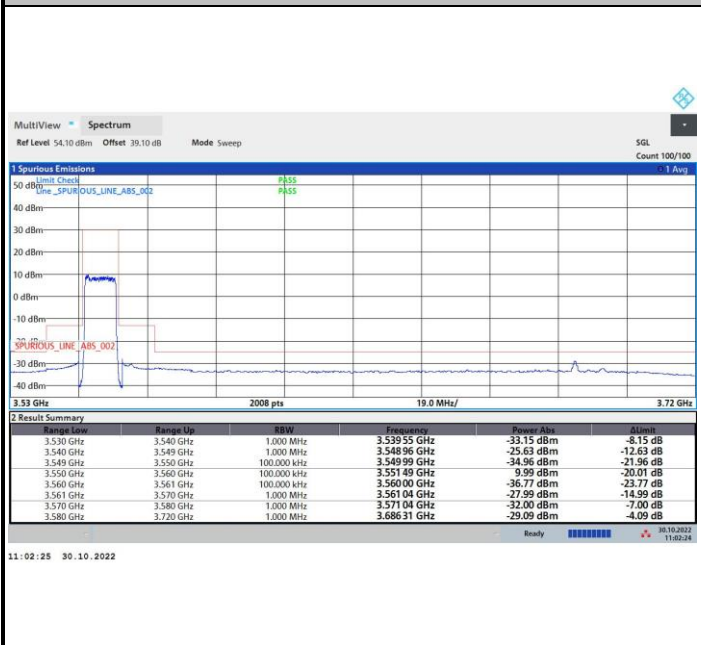

64QAM

256QAM