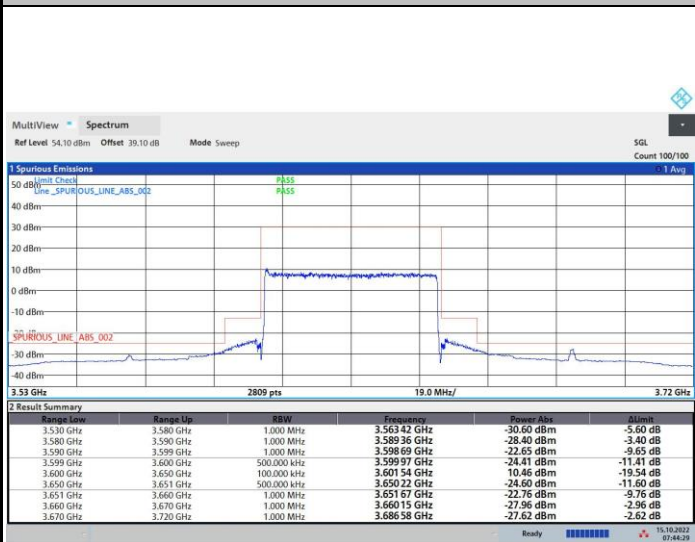

64QAM

256QAM

FR1 n48 / 50MHz / Middle Channel / MASK

QPSK

16QAM

64QAM

256QAM

FR1 n48 / 50MHz / Highest Channel / MASK