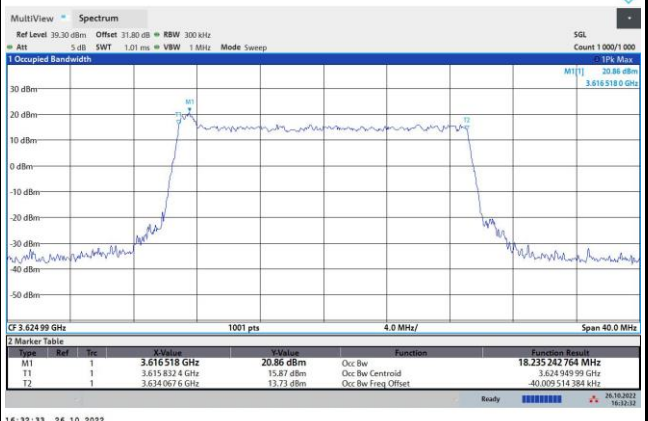

FR1 n48 / 20MHz / Middle Channel / 99%OBW

QPSK

16QAM

64QAM

256QAM

FR1 n48 / 40MHz / Middle Channel / 99%OBW

QPSK

16QAM