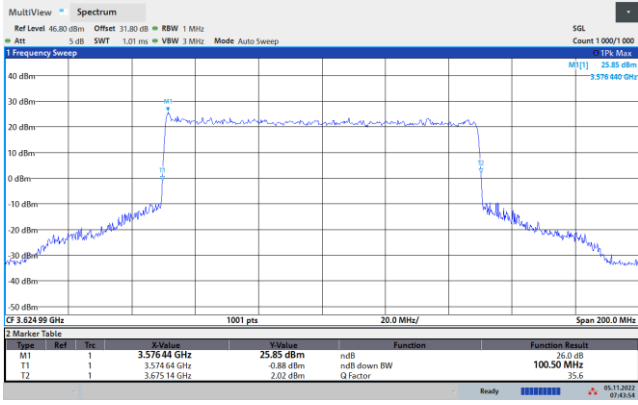

64QAM

256QAM

FR1 n48 / 100MHz / Middle Channel / 26dB BW

QPSK

16QAM

64QAM

256QAM

Occupied Bandwidth