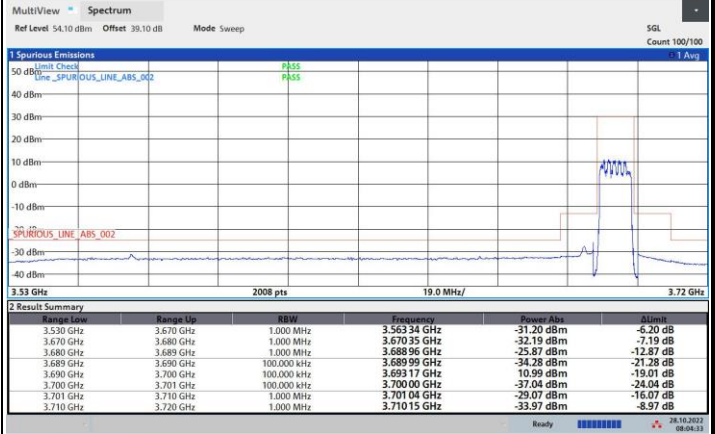

FR1 n48 / 10MHz / Highest Channel / MASK

QPSK

16QAM