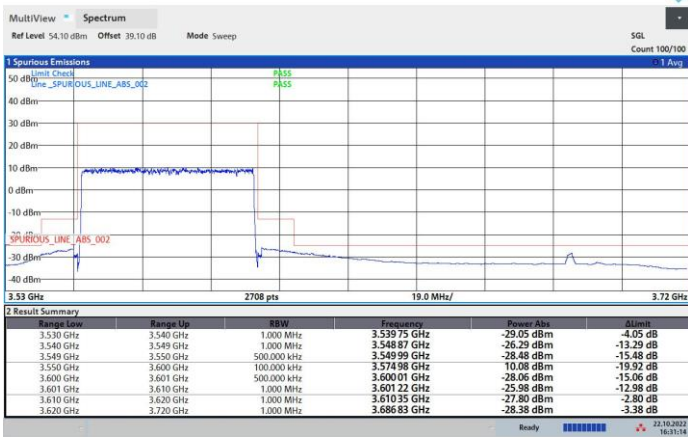

64QAM

256QAM