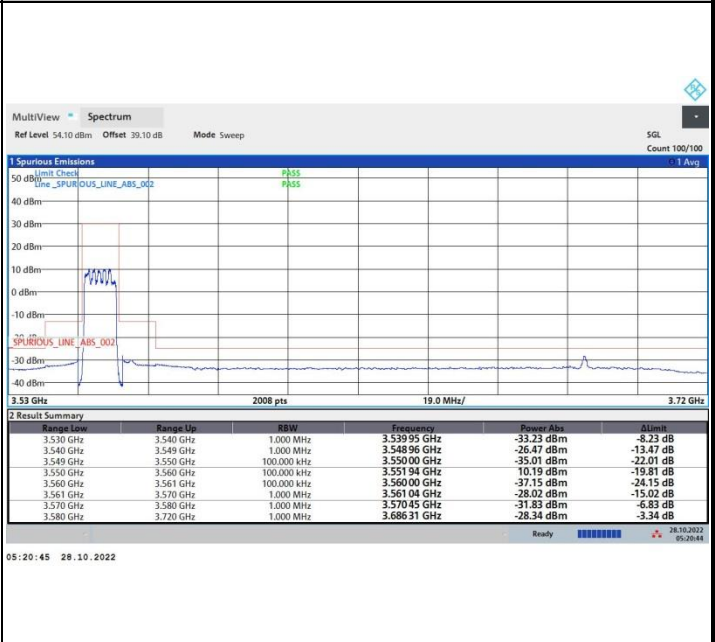

16QAM

64QAM

256QAM

Unwanted Emission (MASK)

FR1 n48 / 10MHz / Lowest Channel / MASK

QPSK

16QAM

64QAM