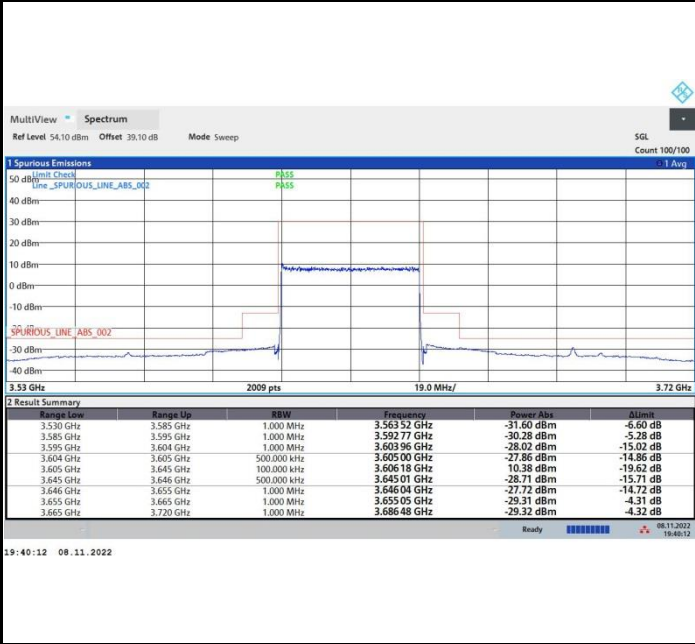

FR1 n48 / 40MHz / Middle Channel / MASK

QPSK

16QAM