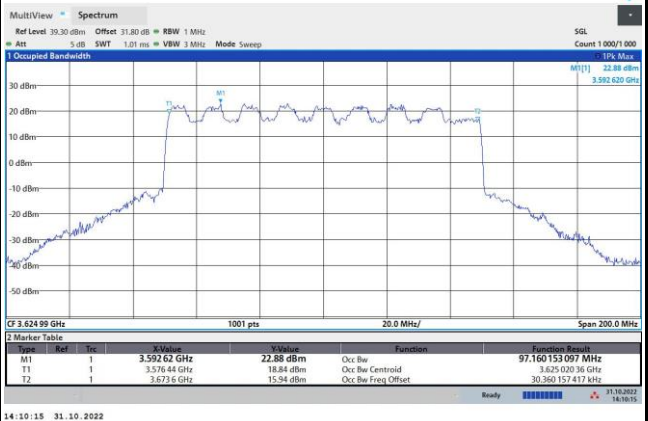

FR1 n48 / 100MHz / Middle Channel / 99%OBW

QPSK

16QAM