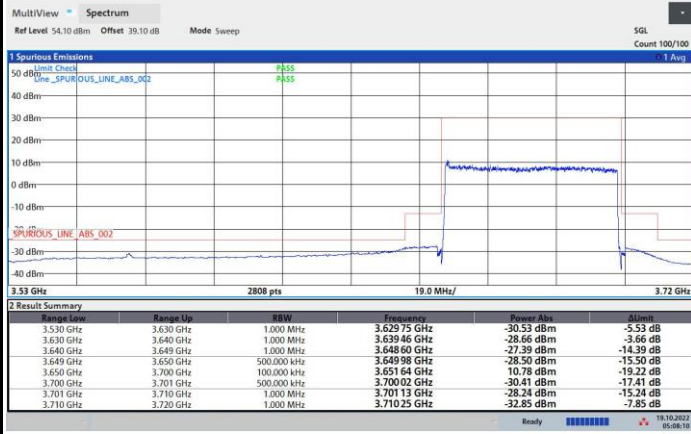

FR1 n48 / 50MHz / Highest Channel / MASK

QPSK

16QAM