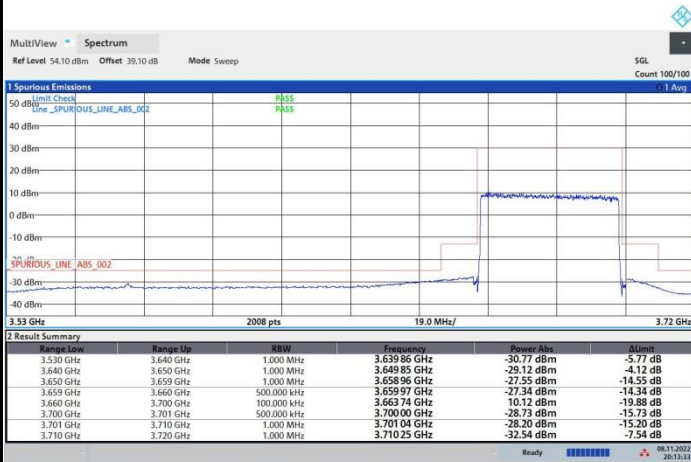

FR1 n48 / 40MHz / Highest Channel / MASK

QPSK

16QAM

64QAM

256QAM

FR1 n48 / 50MHz / Lowest Channel / MASK

QPSK

16QAM