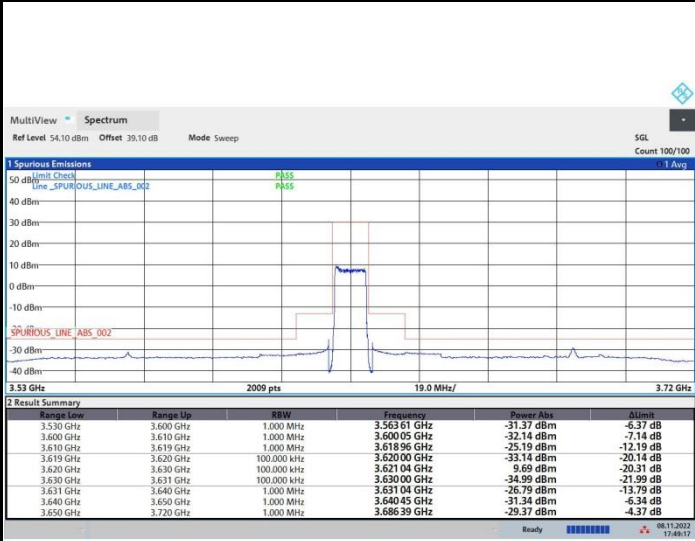

256QAM

FR1 n48 / 10MHz / Middle Channel / MASK

QPSK

16QAM

64QAM

256QAM

FR1 n48 / 10MHz / Highest Channel / MASK

QPSK