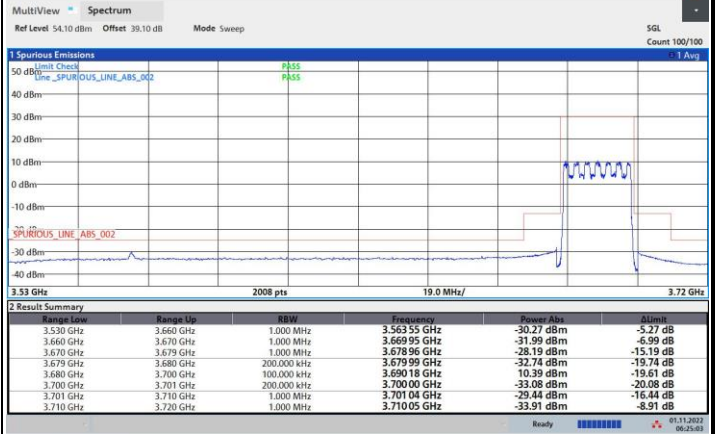

FR1 n48 / 20MHz / Middle Channel / MASK

QPSK

16QAM

64QAM

256QAM

FR1 n48 / 20MHz / Highest Channel / MASK

QPSK

16QAM