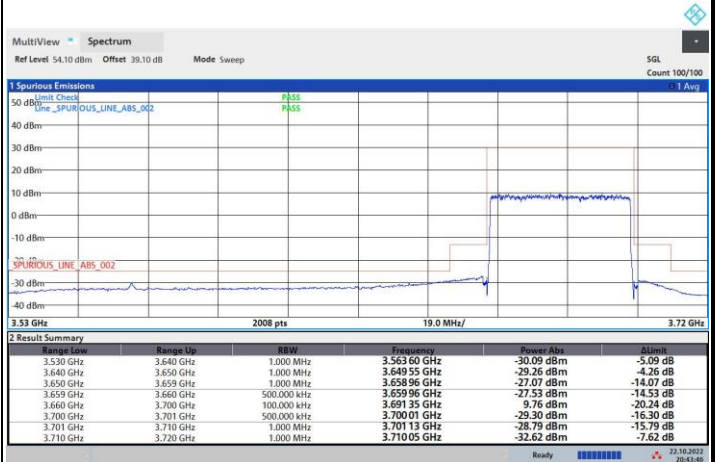

FR1 n48 / 40MHz / Highest Channel / MASK

QPSK

16QAM

64QAM

256QAM

FR1 n48 / 50MHz / Lowest Channel / MASK

QPSK

16QAM