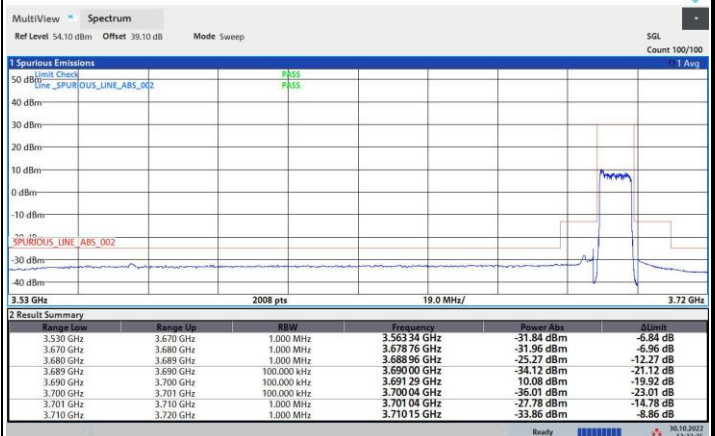

64QAM

256QAM