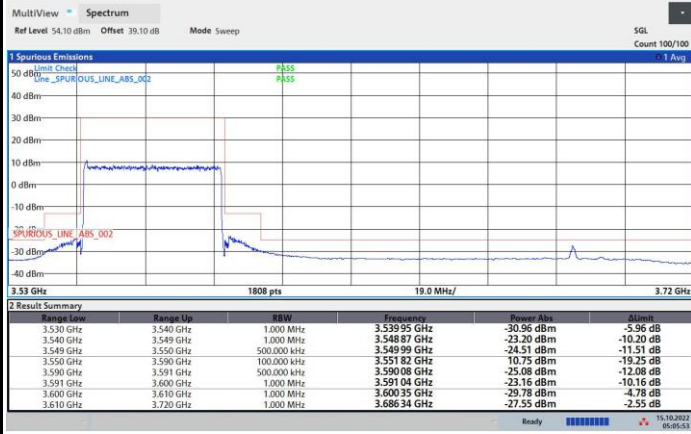

FR1 n48 / 40MHz / Lowest Channel / MASK

QPSK

16QAM