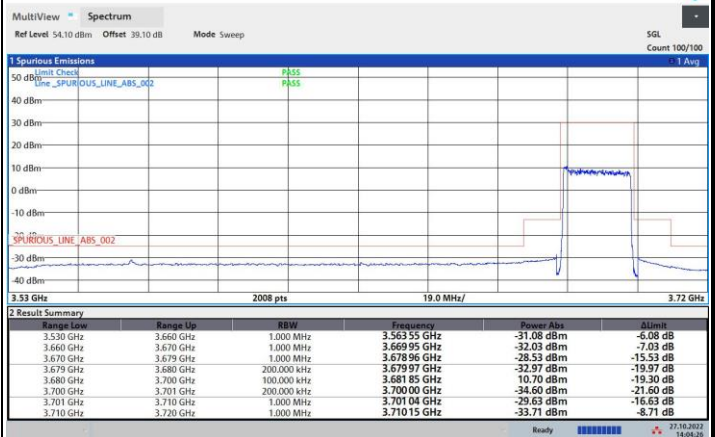

64QAM

256QAM

17:05:44 27.10.2022

14:04:26 27.10.2022