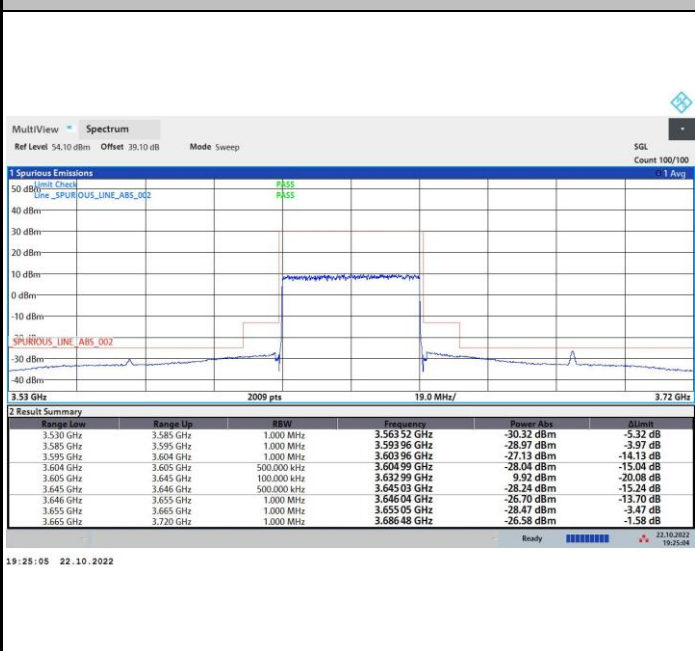

FR1 n48 / 40MHz / Highest Channel / MASK

QPSK

16QAM

64QAM

256QAM

FR1 n48 / 50MHz / Lowest Channel / MASK

QPSK

16QAM