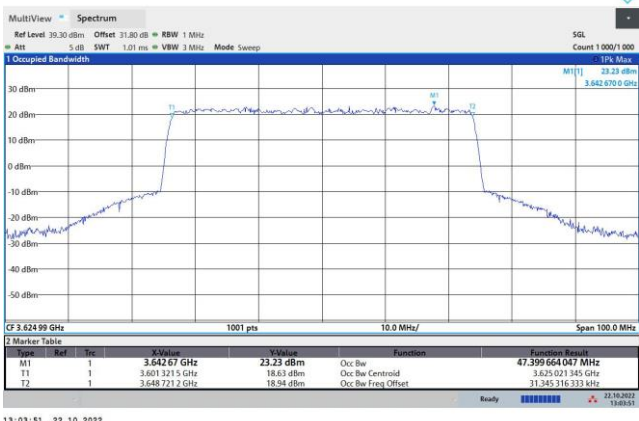

64QAM

256QAM

FR1 n48 / 50MHz / Middle Channel / 99%OBW

QPSK

16QAM

64QAM

256QAM

FR1 n48 / 60MHz / Middle Channel / 99%OBW