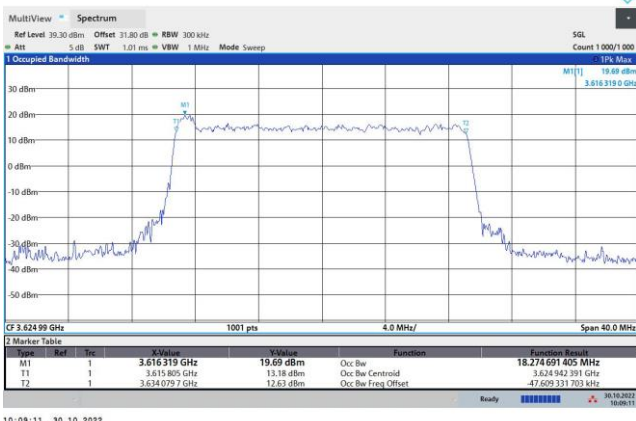

FR1 n48 / 20MHz / Middle Channel / 99%OBW

QPSK

16QAM

64QAM

256QAM

FR1 n48 / 40MHz / Middle Channel / 99%OBW

QPSK

16QAM