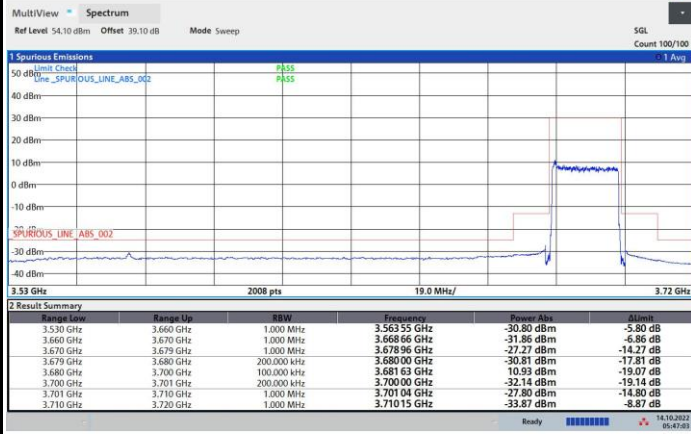

FR1 n48 / 20MHz / Middle Channel / MASK

QPSK

16QAM

64QAM

256QAM

FR1 n48 / 20MHz / Highest Channel / MASK

QPSK

16QAM