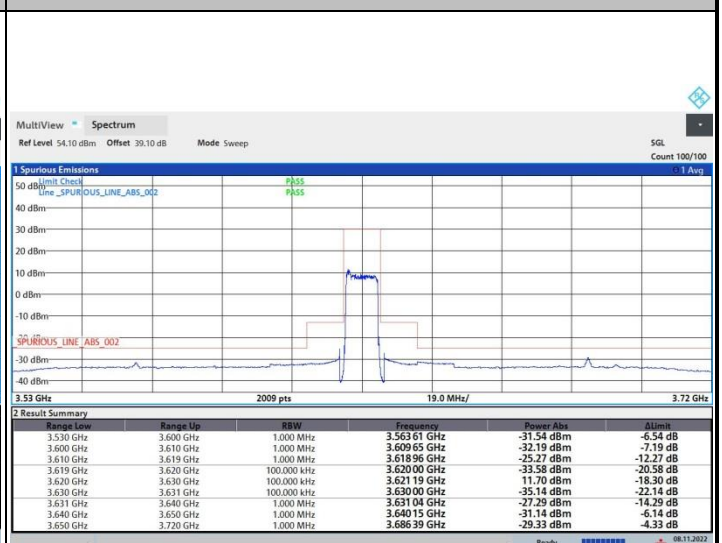

256QAM

FR1 n48 / 10MHz / Middle Channel / MASK

QPSK

16QAM

64QAM

256QAM

FR1 n48 / 10MHz / Highest Channel / MASK

QPSK