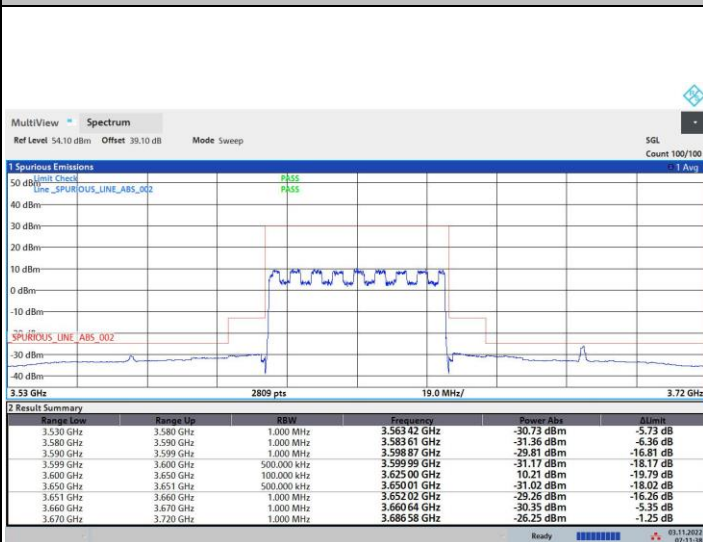

64QAM

256QAM

FR1 n48 / 50MHz / Middle Channel / MASK

QPSK

16QAM

64QAM

256QAM

FR1 n48 / 50MHz / Highest Channel / MASK