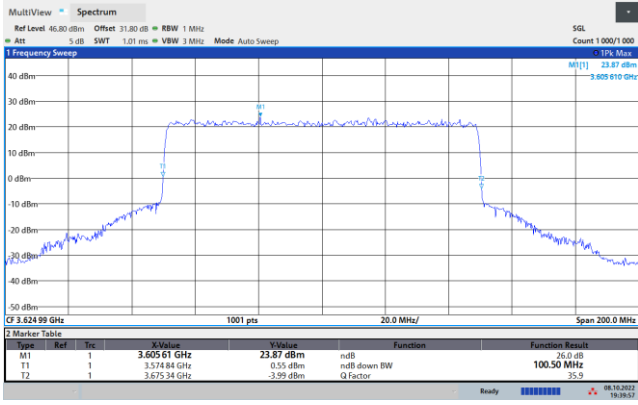

64QAM

256QAM

FR1 n48 / 100MHz / Middle Channel / 26dB BW

QPSK

16QAM

64QAM

256QAM

Occupied Bandwidth