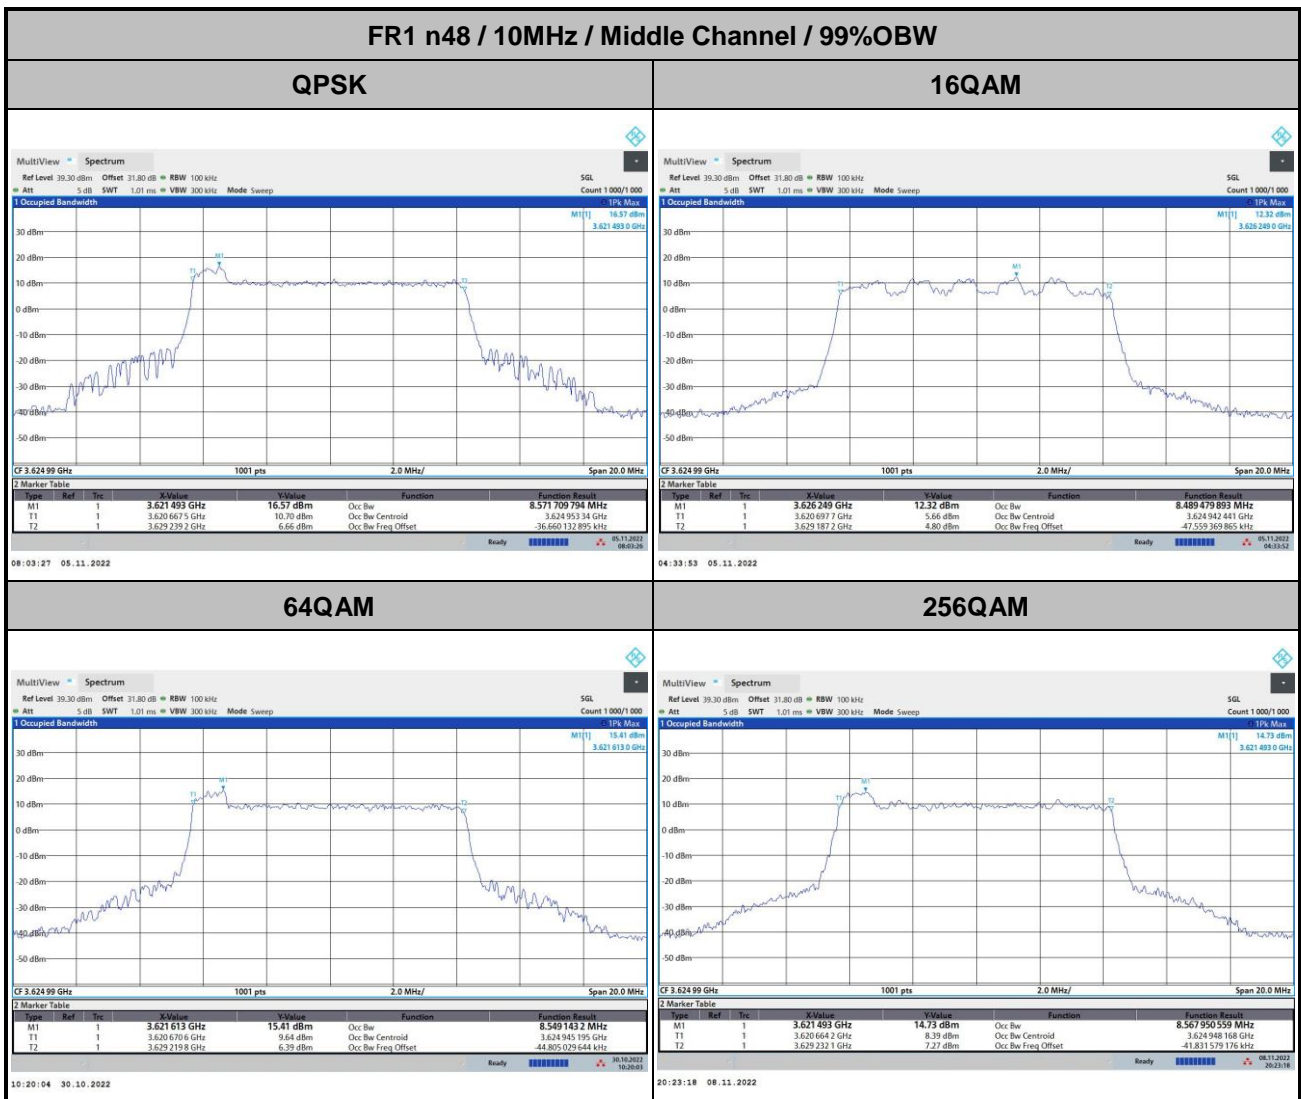

Occupied Bandwidth

Mode	FR1 n48 : 99%OBW (MHz)							
	10MHz		20MHz		40MHz		50MHz	
Mod.	QPSK	16QAM	QPSK	16QAM	QPSK	16QAM	QPSK	16QAM
Middle CH	8.57	8.48	18.10	18.32	38.32	38.12	47.81	47.54
Mod.	64QAM	256QAM	64QAM	256QAM	64QAM	256QAM	64QAM	256QAM
Middle CH	8.54	8.56	18.27	18.23	37.86	37.98	47.39	47.48
BW	60MHz		80MHz		90MHz		100MHz	
Mod.	QPSK	16QAM	QPSK	16QAM	QPSK	16QAM	QPSK	16QAM
Middle CH	58.12	57.76	77.78	77.57	87.88	87.50	97.73	97.16
Mod.	64QAM	256QAM	64QAM	256QAM	64QAM	256QAM	64QAM	256QAM
Middle CH	57.74	57.73	77.25	77.38	87.25	87.32	97.11	97.21