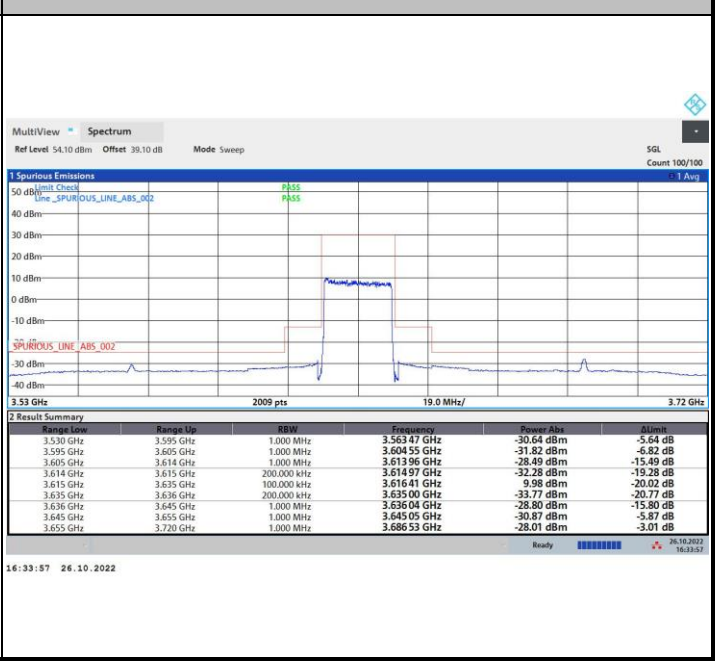

FR1 n48 / 20MHz / Middle Channel / MASK

QPSK

16QAM

64QAM

256QAM

FR1 n48 / 20MHz / Highest Channel / MASK

QPSK

16QAM