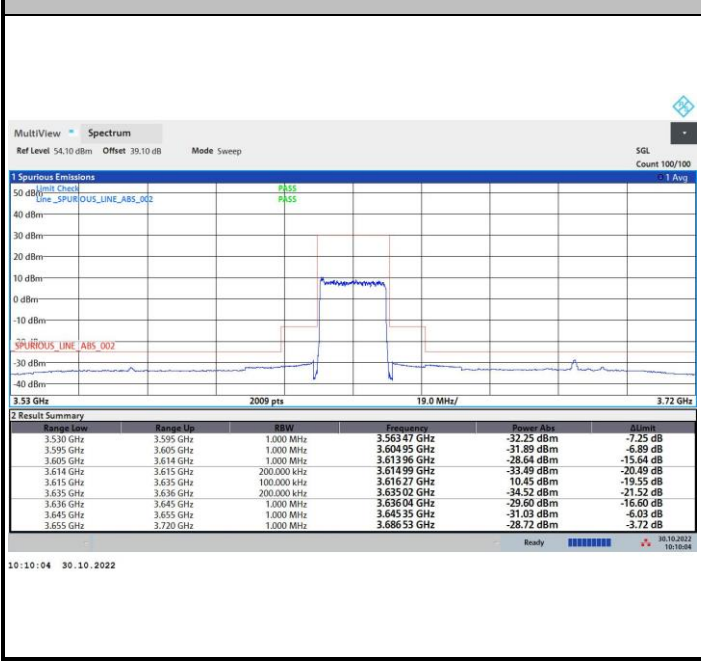

FR1 n48 / 20MHz / Middle Channel / MASK

QPSK

16QAM

64QAM

256QAM

FR1 n48 / 20MHz / Highest Channel / MASK

QPSK

16QAM