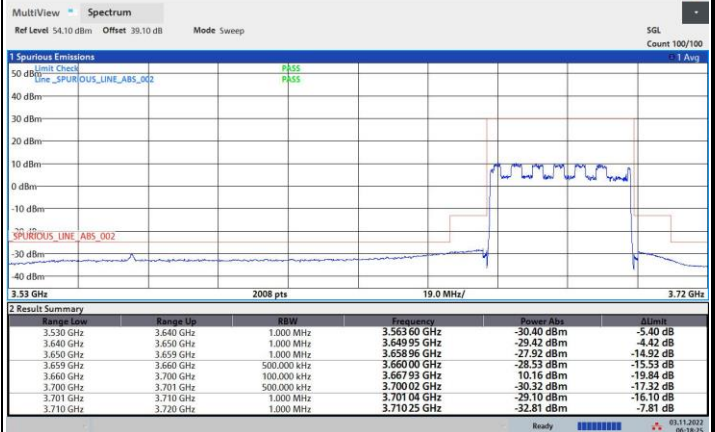

FR1 n48 / 40MHz / Highest Channel / MASK

QPSK

16QAM

64QAM

256QAM

FR1 n48 / 50MHz / Lowest Channel / MASK

QPSK

16QAM