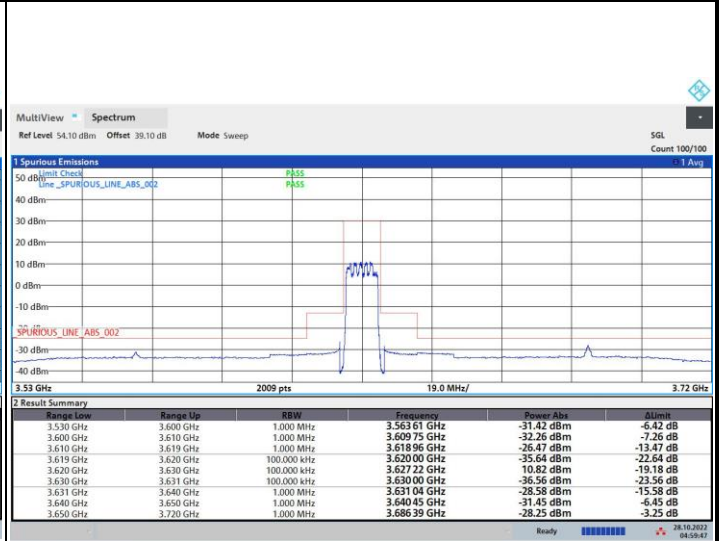

256QAM

FR1 n48 / 10MHz / Middle Channel / MASK

QPSK

16QAM

64QAM

256QAM

FR1 n48 / 10MHz / Highest Channel / MASK

QPSK