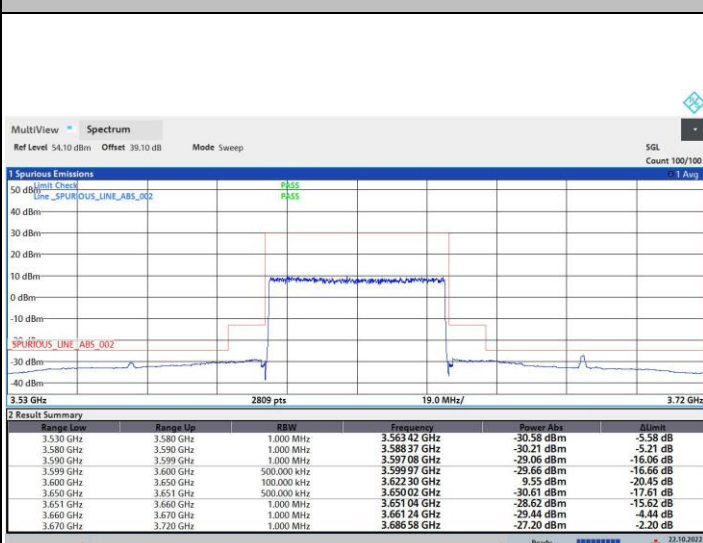

64QAM

256QAM

FR1 n48 / 50MHz / Middle Channel / MASK

QPSK

16QAM

64QAM

256QAM

FR1 n48 / 50MHz / Highest Channel / MASK