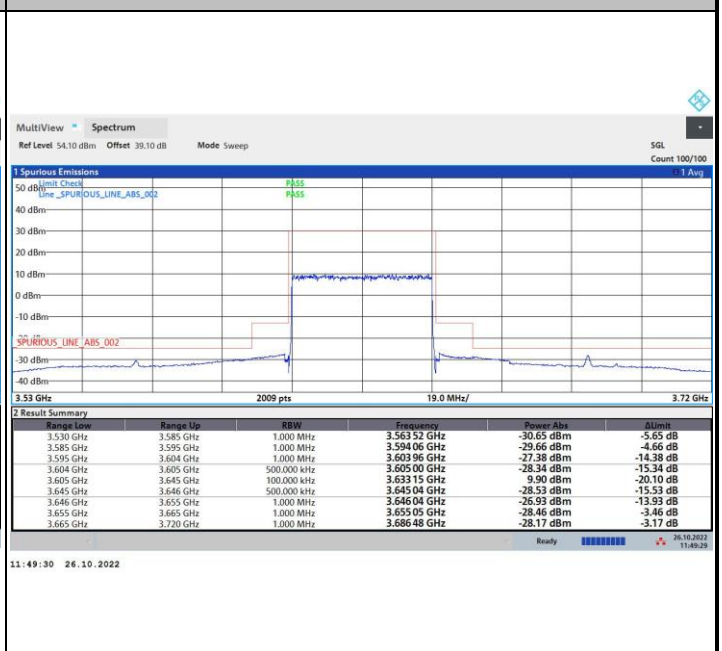

FR1 n48 / 40MHz / Highest Channel / MASK

QPSK

16QAM

64QAM

256QAM

FR1 n48 / 50MHz / Lowest Channel / MASK

QPSK

16QAM