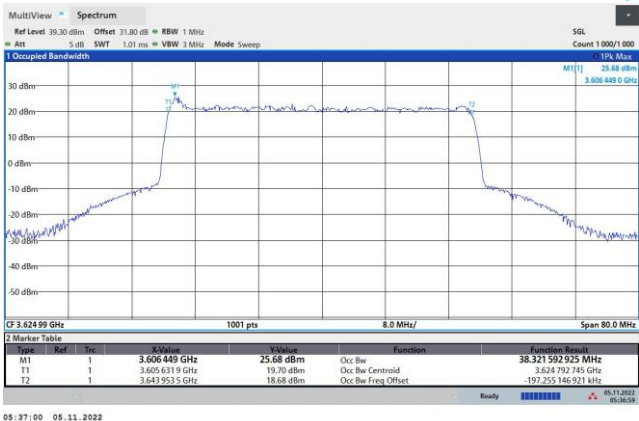

FR1 n48 / 20MHz / Middle Channel / 99%OBW

QPSK

16QAM

64QAM

256QAM

FR1 n48 / 40MHz / Middle Channel / 99%OBW

QPSK

16QAM