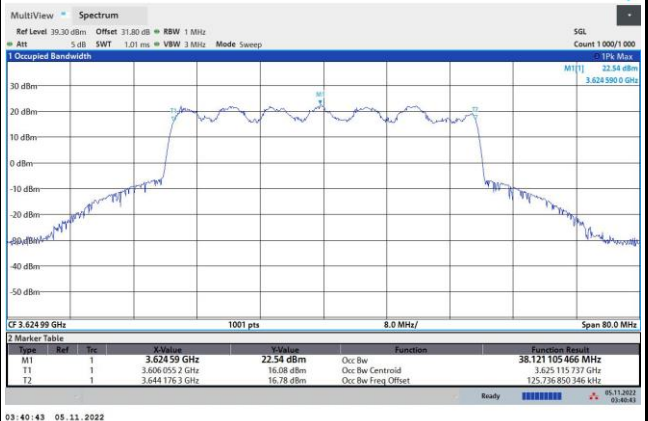

FR1 n48 / 20MHz / Middle Channel / 99%OBW

QPSK

16QAM

64QAM

256QAM

FR1 n48 / 40MHz / Middle Channel / 99%OBW

QPSK

16QAM