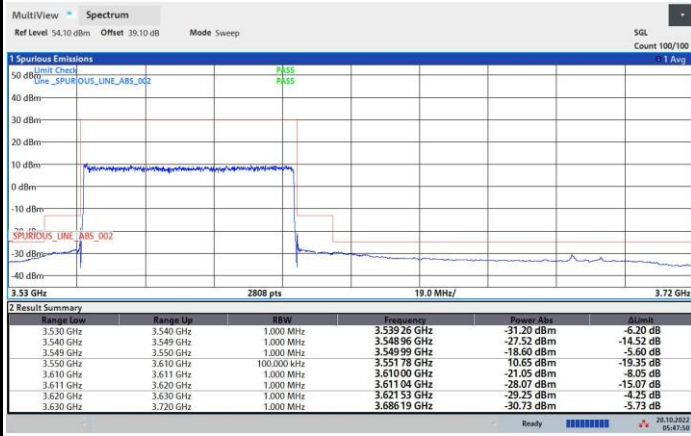

QPSK

16QAM

64QAM

256QAM

FR1 n48 / 60MHz / Lowest Channel / MASK

QPSK

16QAM

64QAM