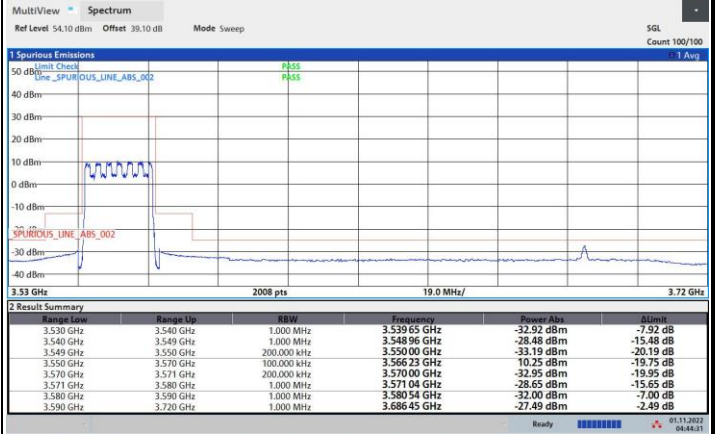

16QAM

64QAM

256QAM

FR1 n48 / 20MHz / Lowest Channel / MASK

QPSK

16QAM

64QAM

256QAM