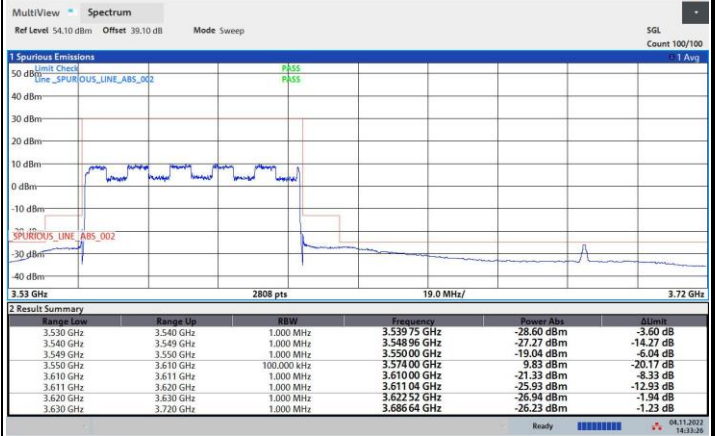

QPSK

16QAM

64QAM

256QAM

FR1 n48 / 60MHz / Lowest Channel / MASK

QPSK

16QAM

64QAM