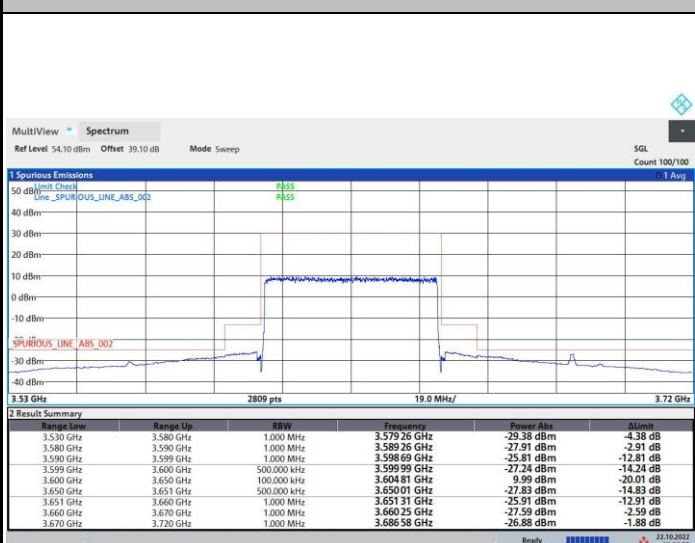

64QAM

256QAM

FR1 n48 / 50MHz / Middle Channel / MASK

QPSK

16QAM

64QAM

256QAM

FR1 n48 / 50MHz / Highest Channel / MASK