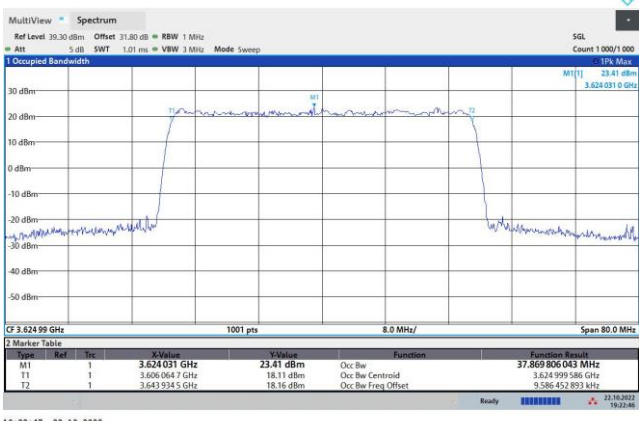

64QAM

256QAM