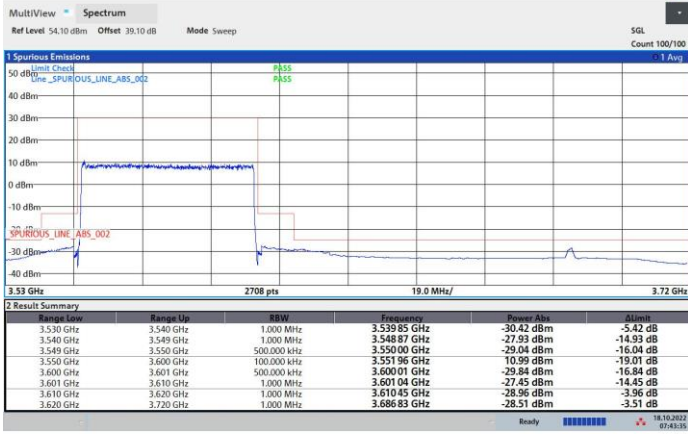

FR1 n48 / 40MHz / Highest Channel / MASK

QPSK

16QAM

64QAM

256QAM

FR1 n48 / 50MHz / Lowest Channel / MASK

QPSK

16QAM