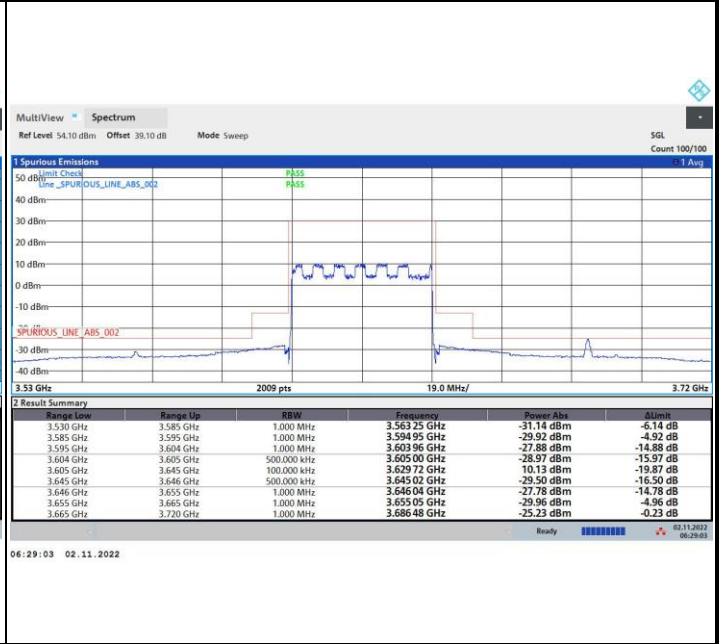

FR1 n48 / 40MHz / Middle Channel / MASK

QPSK

16QAM