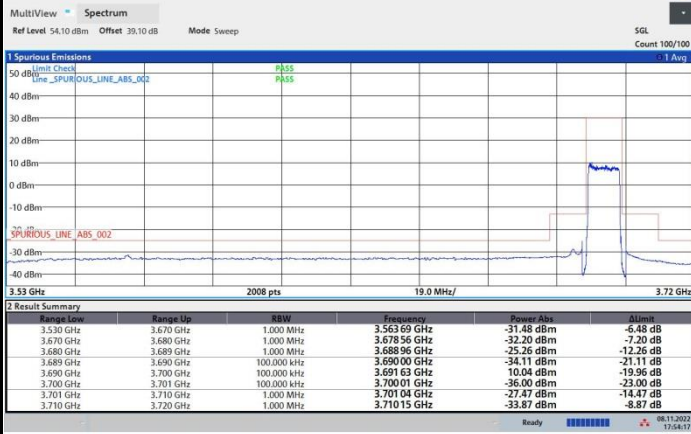

FR1 n48 / 10MHz / Highest Channel / MASK

QPSK

16QAM