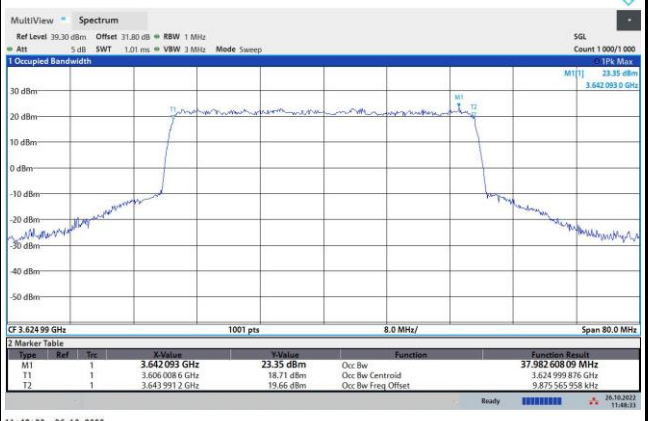

64QAM

256QAM