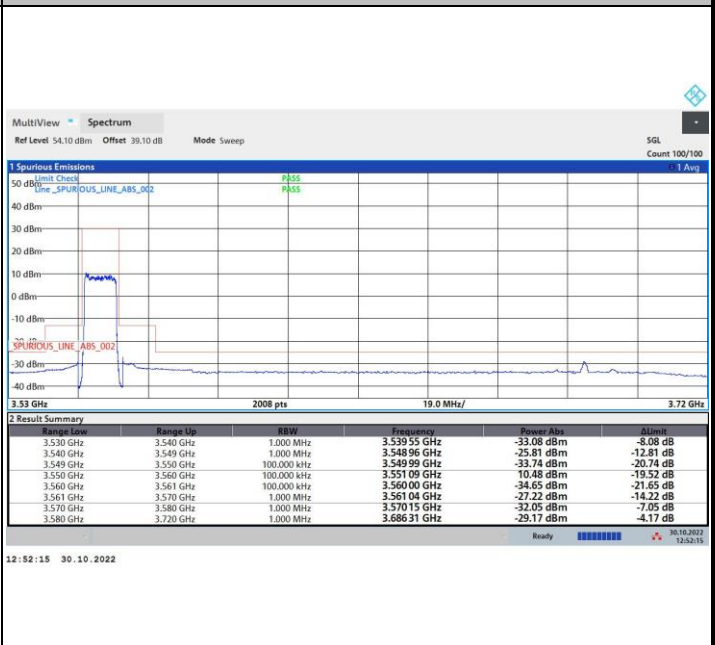

64QAM

256QAM