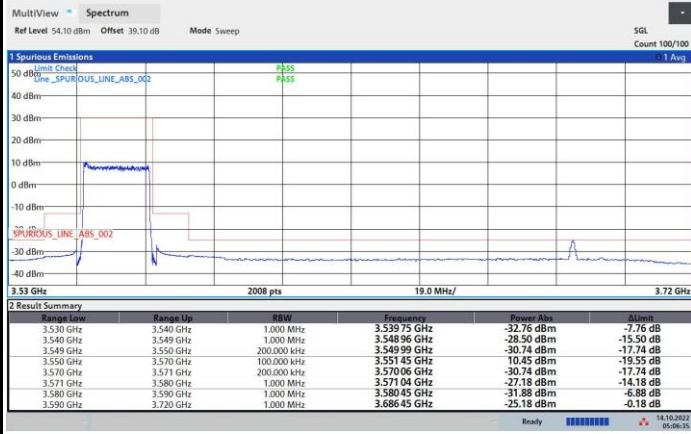

16QAM

64QAM

256QAM

FR1 n48 / 20MHz / Lowest Channel / MASK

QPSK

16QAM

64QAM

256QAM