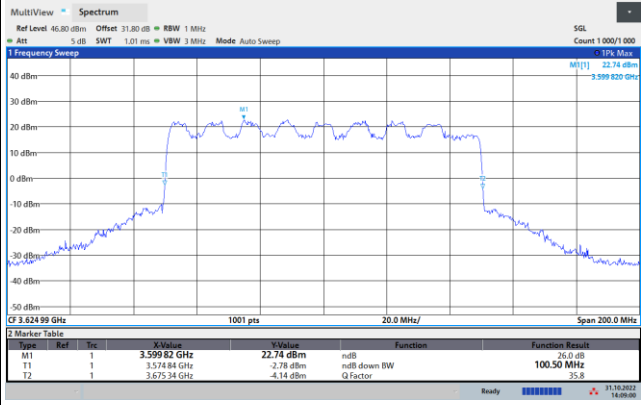

64QAM

256QAM

FR1 n48 / 100MHz / Middle Channel / 26dB BW

QPSK

16QAM

64QAM

256QAM

Occupied Bandwidth