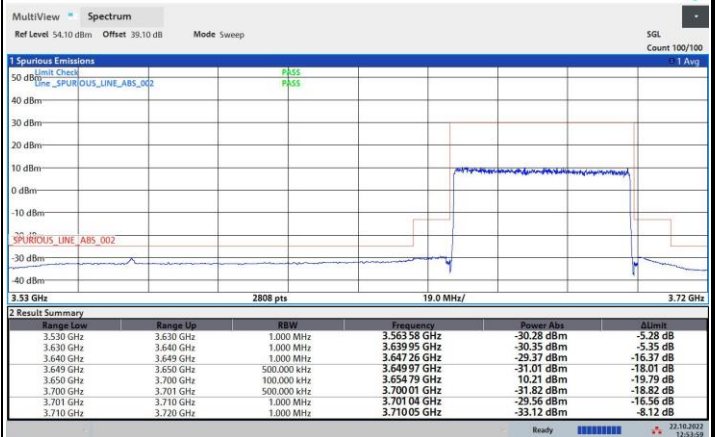

64QAM

256QAM