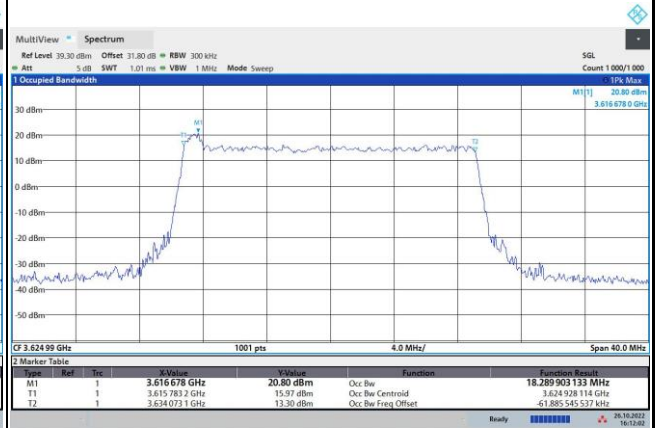

FR1 n48 / 20MHz / Middle Channel / 99%OBW

QPSK

16QAM

64QAM

256QAM

FR1 n48 / 40MHz / Middle Channel / 99%OBW

QPSK

16QAM