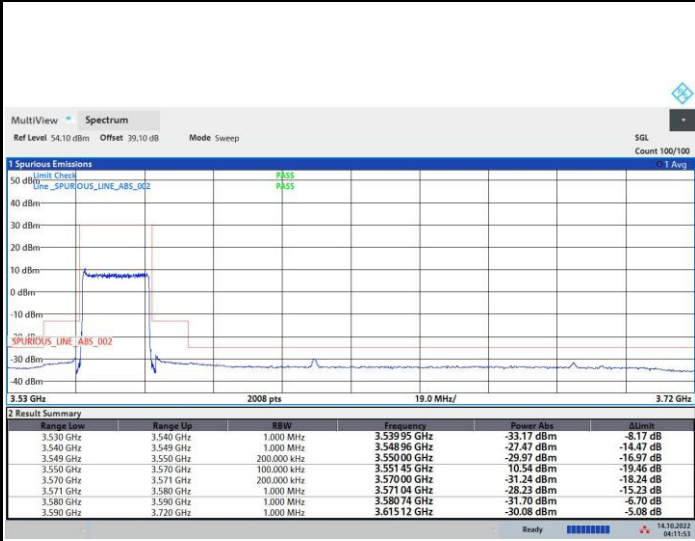

FR1 n48 / 20MHz / Lowest Channel / MASK

QPSK

16QAM