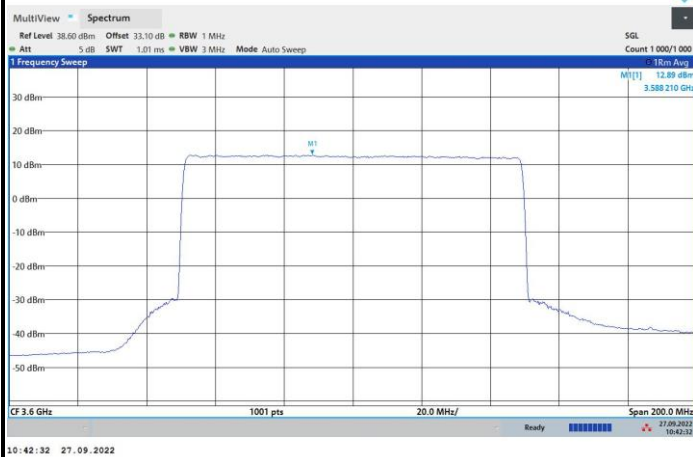

FR1 n48 / 100MHz / Lowest Channel / PSD

QPSK

16QAM

64QAM

256QAM

FR1 n48 / 100MHz / Middle Channel / PSD

QPSK

16QAM

64QAM

256QAM

FR1 n48 / 100MHz / Highest Channel / PSD

QPSK

16QAM

64QAM

256QAM

Peak-to-Average Ratio