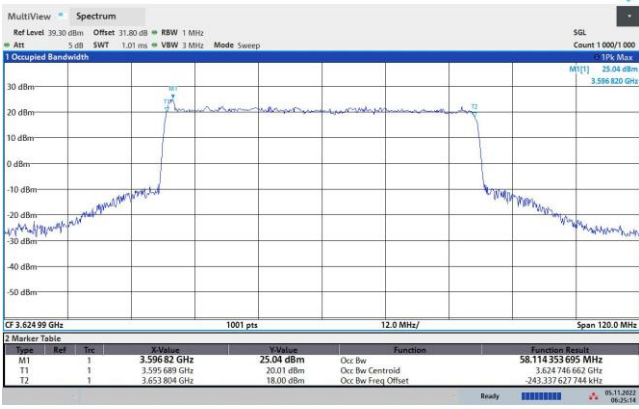

FR1 n48 / 60MHz / Middle Channel / 99%OBW

QPSK

16QAM