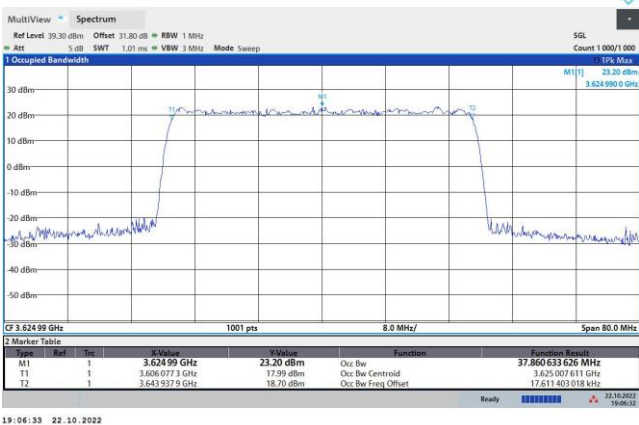

FR1 n48 / 40MHz / Middle Channel / 99%OBW

QPSK

16QAM

64QAM

256QAM