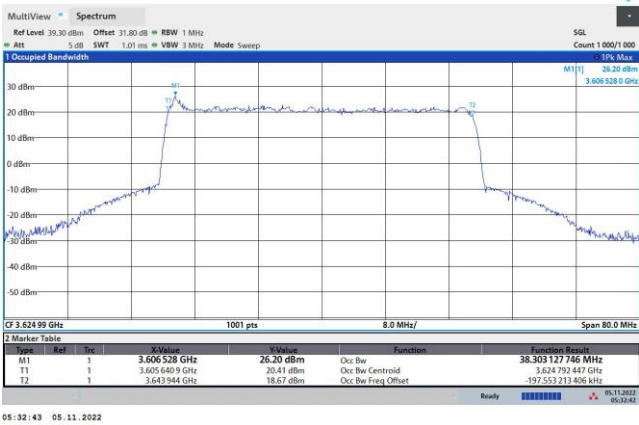

FR1 n48 / 20MHz / Middle Channel / 99%OBW

QPSK

16QAM

64QAM

256QAM

FR1 n48 / 40MHz / Middle Channel / 99%OBW

QPSK

16QAM