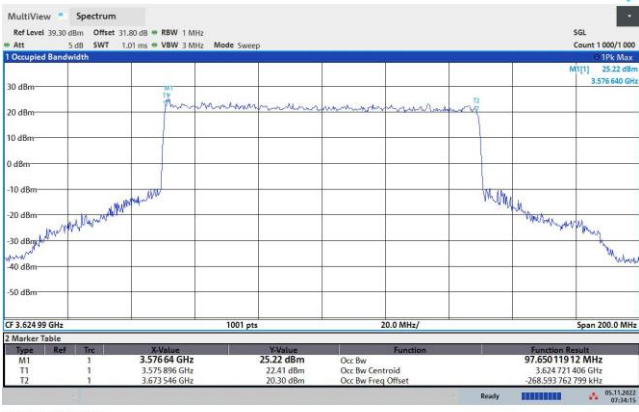

FR1 n48 / 100MHz / Middle Channel / 99%OBW

QPSK

16QAM