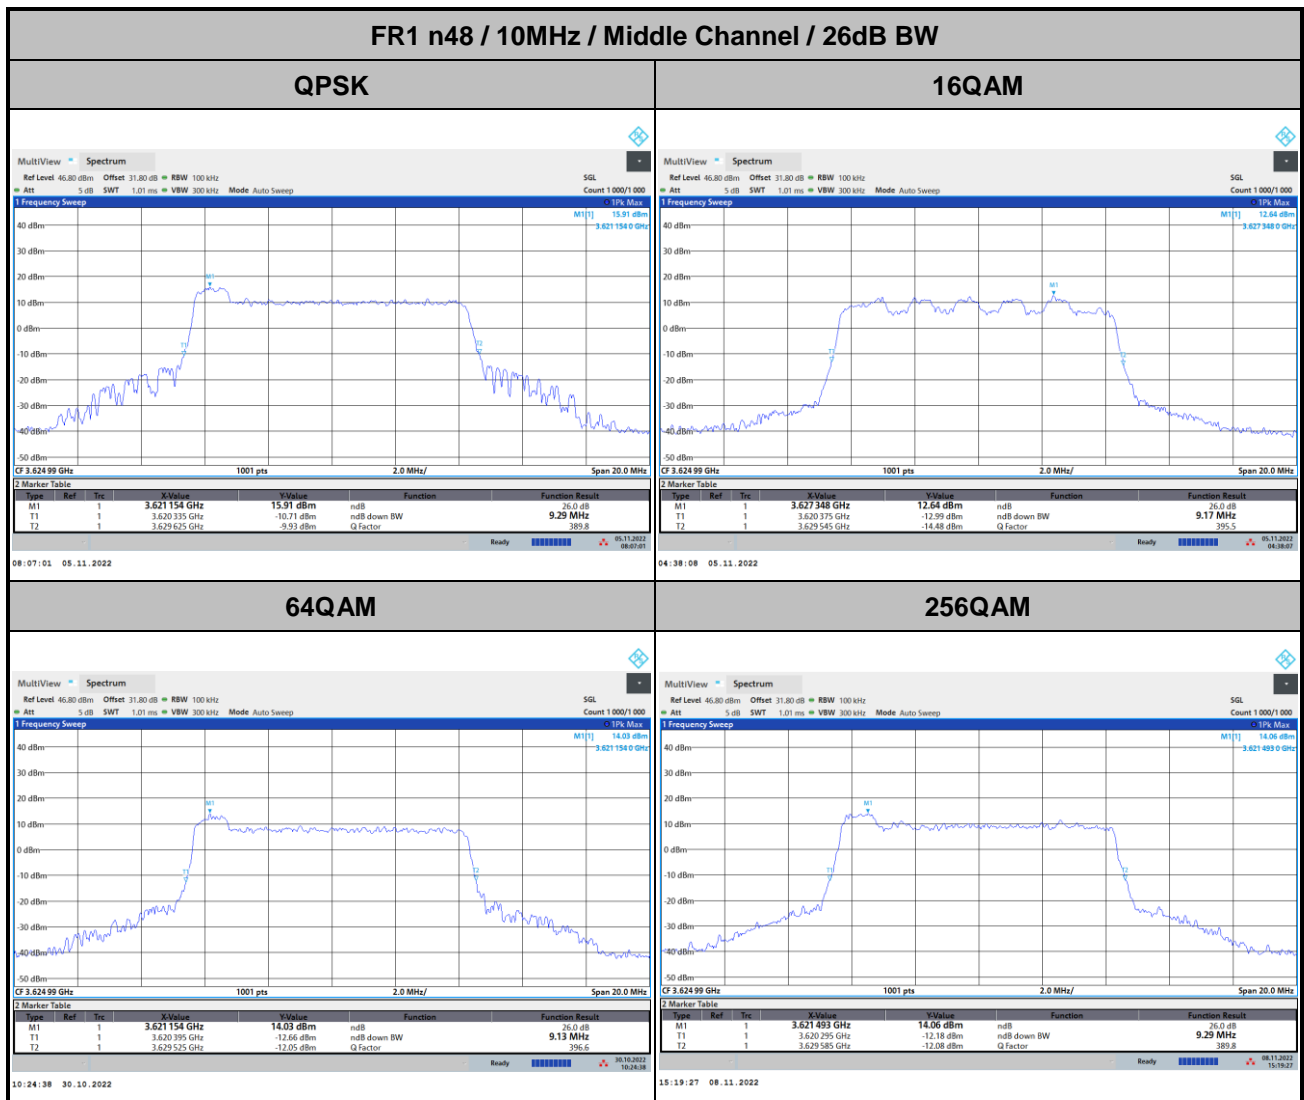

26dB Bandwidth

Mode	FR1 n48 : 26dB BW(MHz)							
BW	10MHz		20MHz		40MHz		50MHz	
Mod.	QPSK	16QAM	QPSK	16QAM	QPSK	16QAM	QPSK	16QAM
Middle CH	9.29	9.17	19.30	19.38	40.44	40.36	50.05	50.15
Mod.	64QAM	256QAM	64QAM	256QAM	64QAM	256QAM	64QAM	256QAM
Middle CH	9.13	9.29	19.22	19.34	40.28	40.52	50.25	50.15
BW	60MHz		80MHz		90MHz		100MHz	
Mod.	QPSK	16QAM	QPSK	16QAM	QPSK	16QAM	QPSK	16QAM
Middle CH	60.54	60.54	80.40	80.40	90.45	90.45	100.50	100.50
Mod.	64QAM	256QAM	64QAM	256QAM	64QAM	256QAM	64QAM	256QAM
Middle CH	60.54	60.66	80.24	80.40	90.45	90.63	100.50	100.70