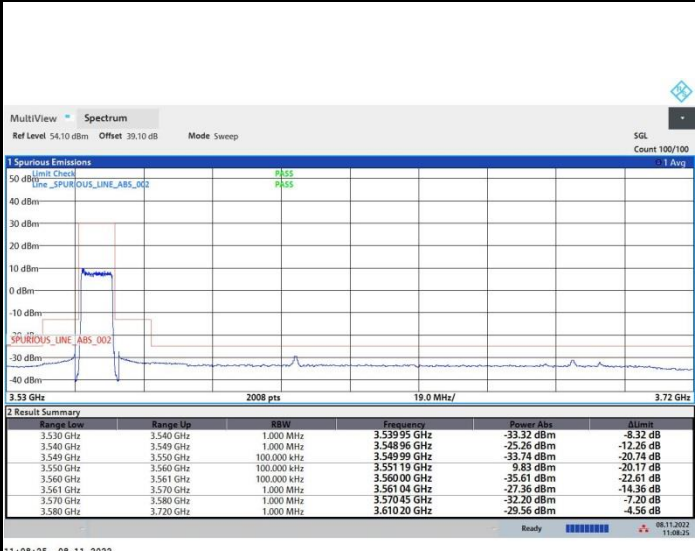

16QAM

64QAM

256QAM

Unwanted Emission (MASK)

FR1 n48 / 10MHz / Lowest Channel / MASK

QPSK

16QAM

64QAM