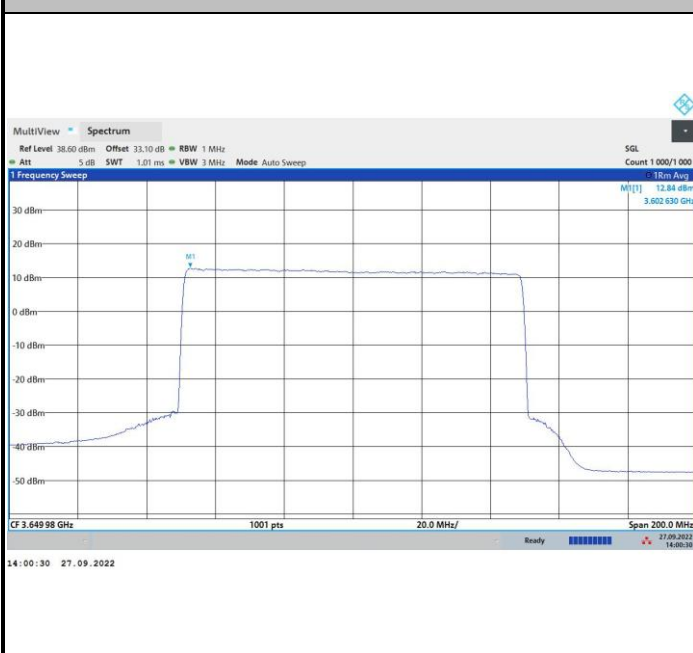

64QAM

256QAM

FR1 n48 / 100MHz / Highest Channel / PSD

QPSK

16QAM

64QAM

256QAM

Peak-to-Average Ratio