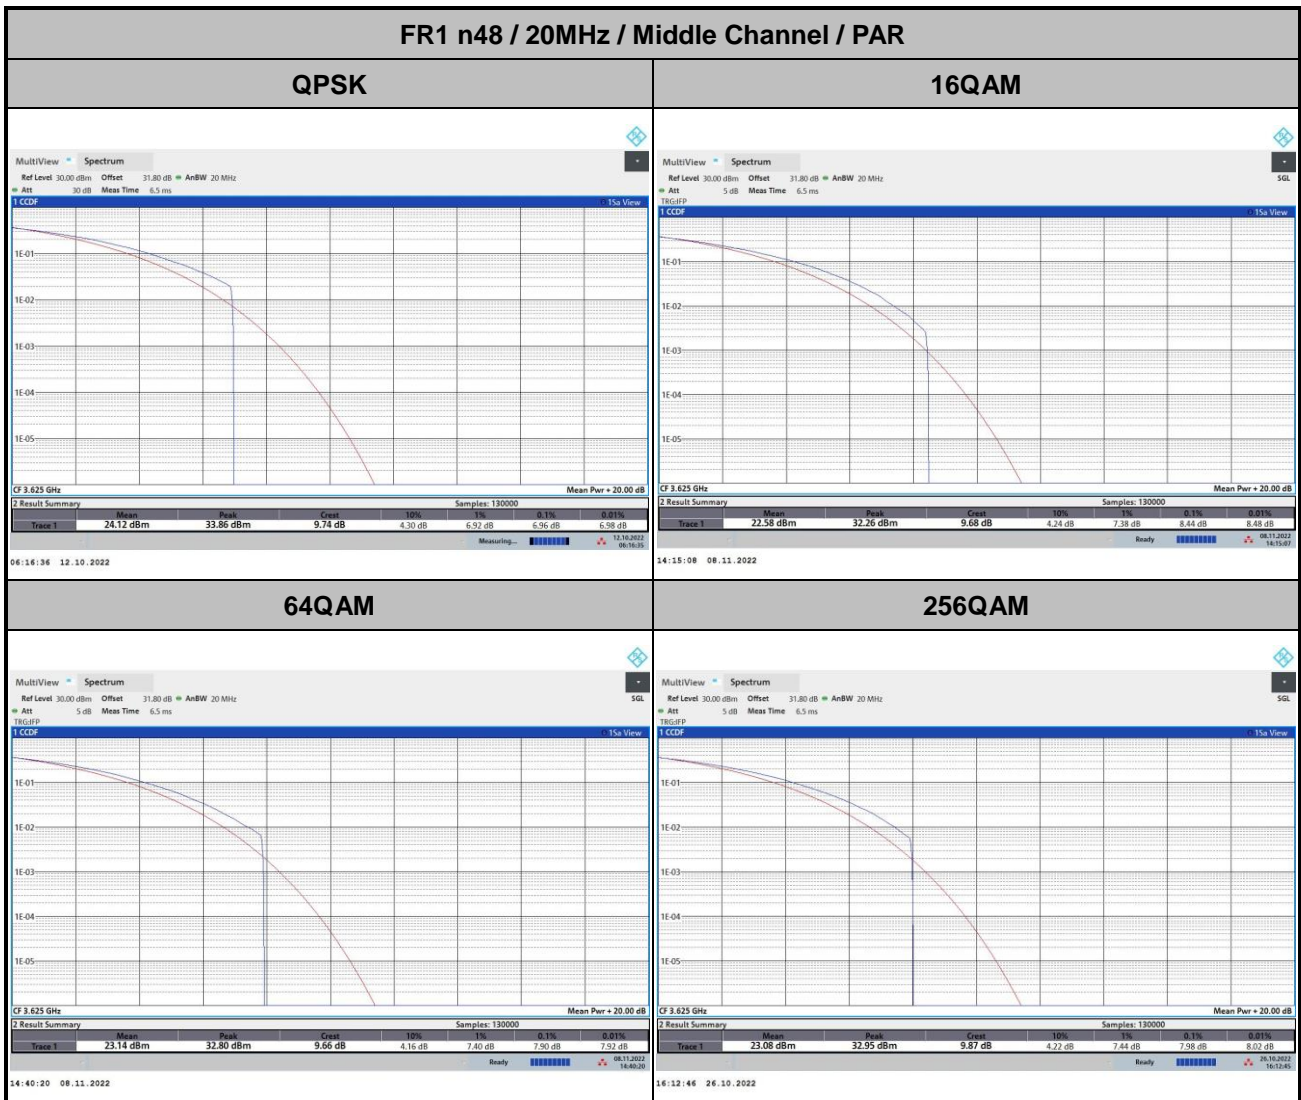

Peak-to-Average Ratio

Mode	FR1 n48 / 20MHz / PAR (dB)				Limit: 13dB
Mod.	QPSK	16QAM	64QAM	256QAM	Result
Middle CH	6.96	8.44	7.90	7.98	PASS