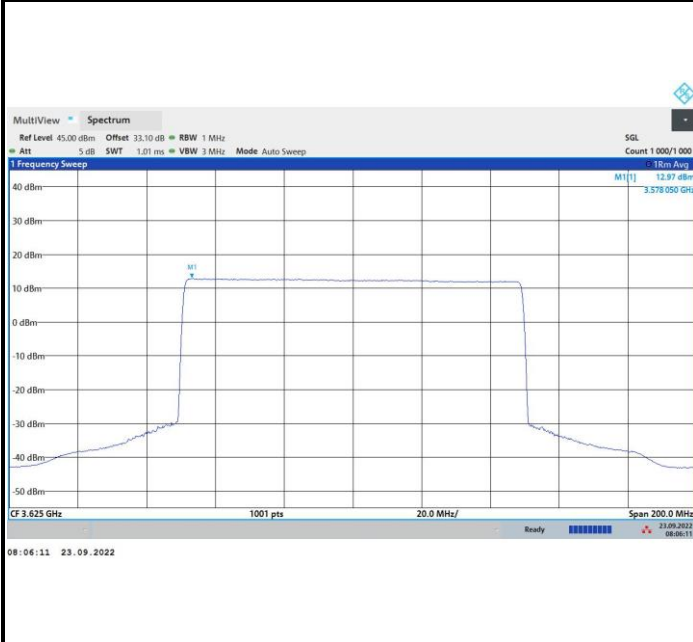

FR1 n48 / 100MHz / Lowest Channel / PSD

QPSK

16QAM

64QAM

256QAM

FR1 n48 / 100MHz / Middle Channel / PSD

QPSK

16QAM

64QAM

256QAM

FR1 n48 / 100MHz / Highest Channel / PSD

QPSK

16QAM

64QAM

256QAM

Peak-to-Average Ratio