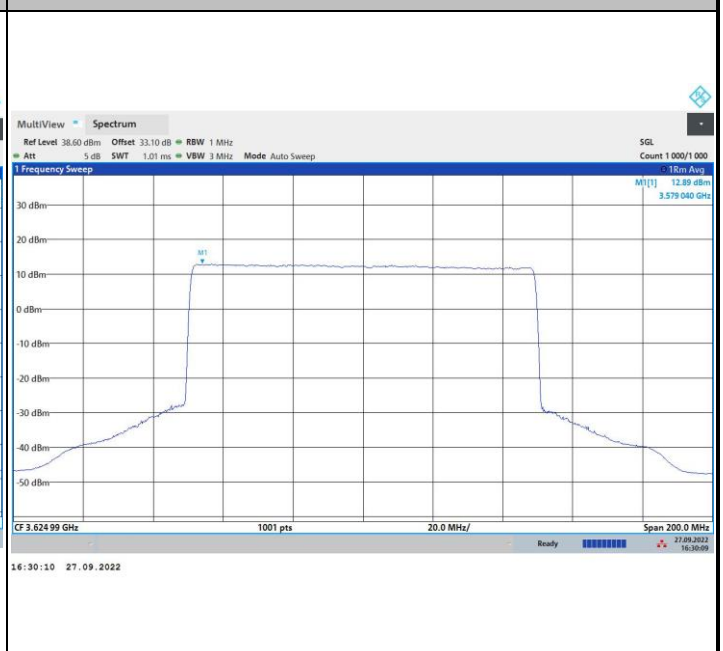

FR1 n48 / 100MHz / Lowest Channel / PSD

QPSK

16QAM

64QAM

256QAM

FR1 n48 / 100MHz / Middle Channel / PSD

QPSK

16QAM

64QAM

256QAM

FR1 n48 / 100MHz / Highest Channel / PSD

QPSK

16QAM

64QAM

256QAM

Peak-to-Average Ratio