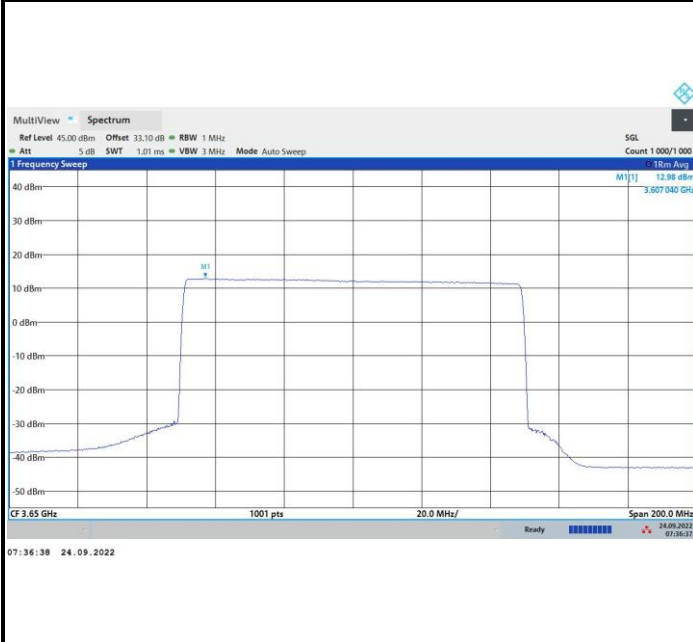

64QAM

256QAM

FR1 n48 / 100MHz / Highest Channel / PSD

QPSK

16QAM

64QAM

256QAM

Peak-to-Average Ratio