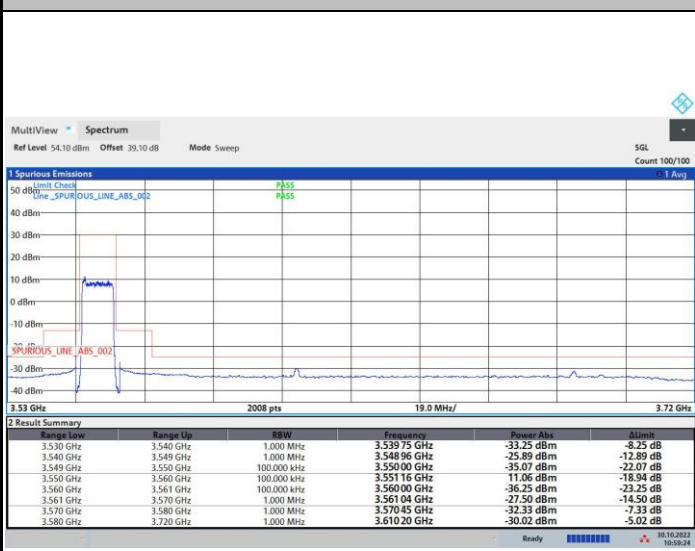

64QAM

256QAM