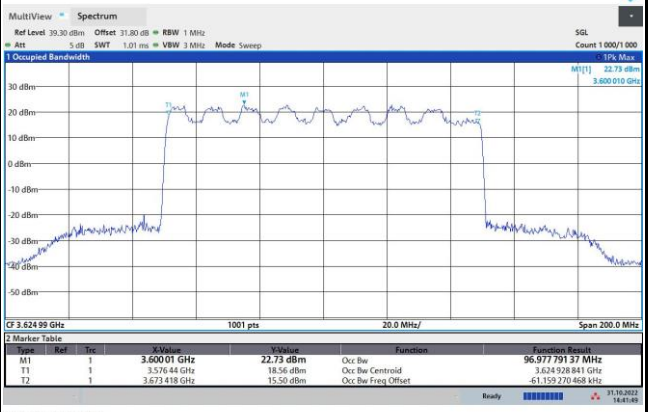

FR1 n48 / 100MHz / Middle Channel / 99%OBW

QPSK

16QAM