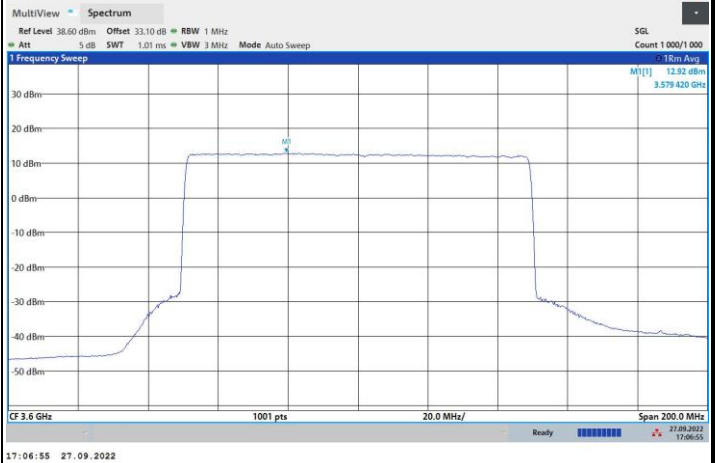

FR1 n48 / 100MHz / Lowest Channel / PSD

QPSK

16QAM

64QAM

256QAM

FR1 n48 / 100MHz / Middle Channel / PSD

QPSK

16QAM

64QAM

256QAM

FR1 n48 / 100MHz / Highest Channel / PSD

QPSK

16QAM

64QAM

256QAM

Peak-to-Average Ratio