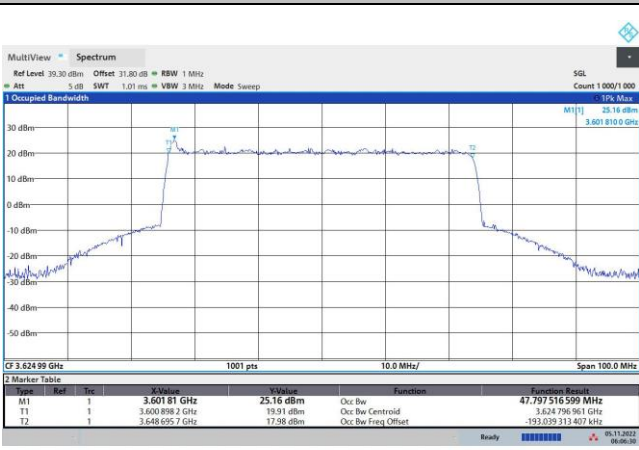

64QAM

256QAM

FR1 n48 / 50MHz / Middle Channel / 99%OBW

QPSK

16QAM

64QAM

256QAM

FR1 n48 / 60MHz / Middle Channel / 99%OBW