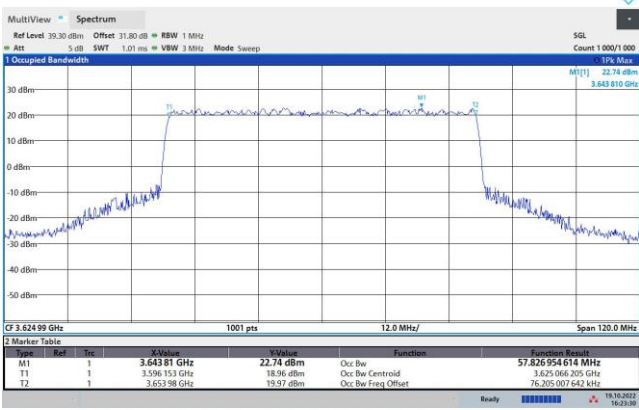

64QAM

256QAM