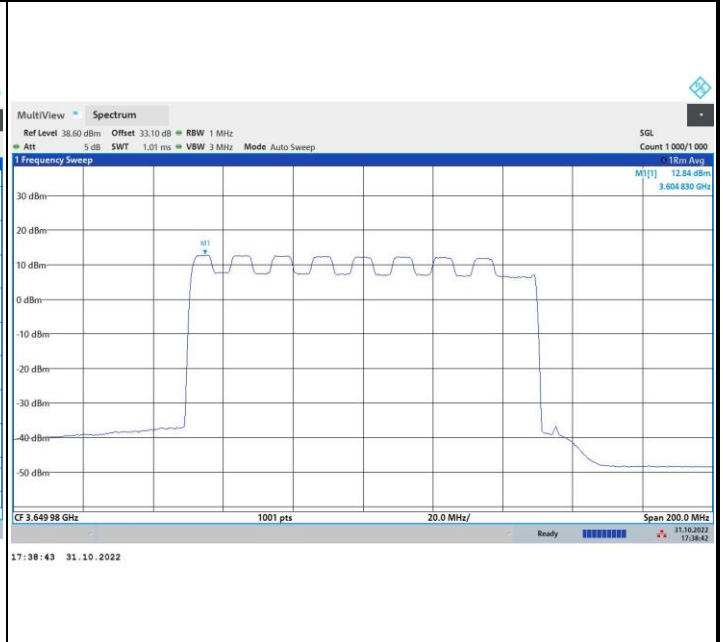

64QAM

256QAM

FR1 n48 / 100MHz / Highest Channel / PSD

QPSK

16QAM

64QAM

256QAM

Peak-to-Average Ratio