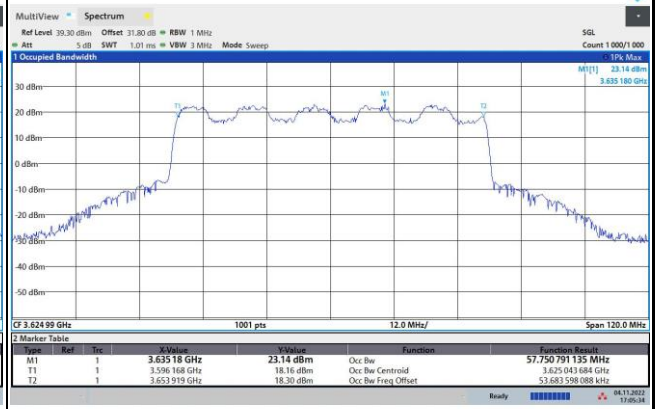

FR1 n48 / 60MHz / Middle Channel / 99%OBW

QPSK

16QAM