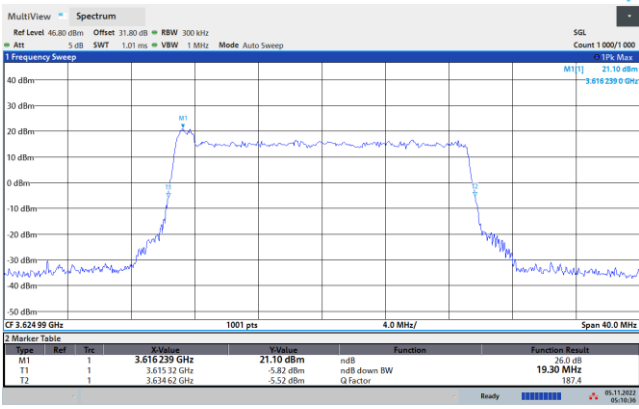

FR1 n48 / 20MHz / Middle Channel / 26dB BW

QPSK

16QAM