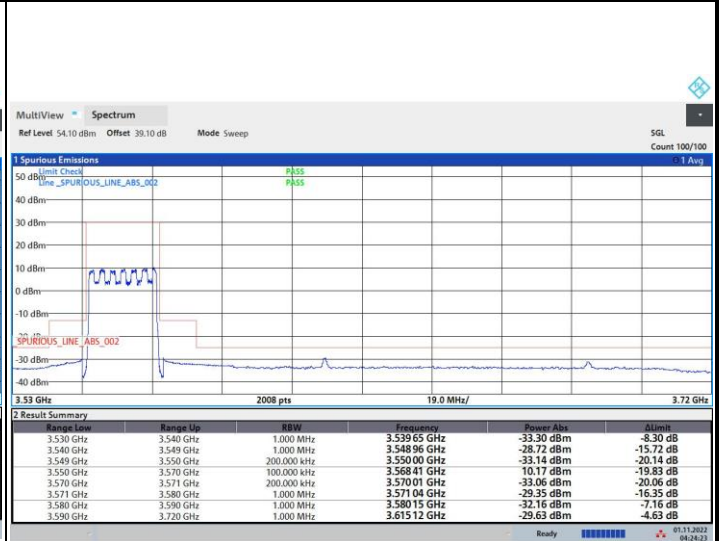

FR1 n48 / 20MHz / Lowest Channel / MASK

QPSK

16QAM