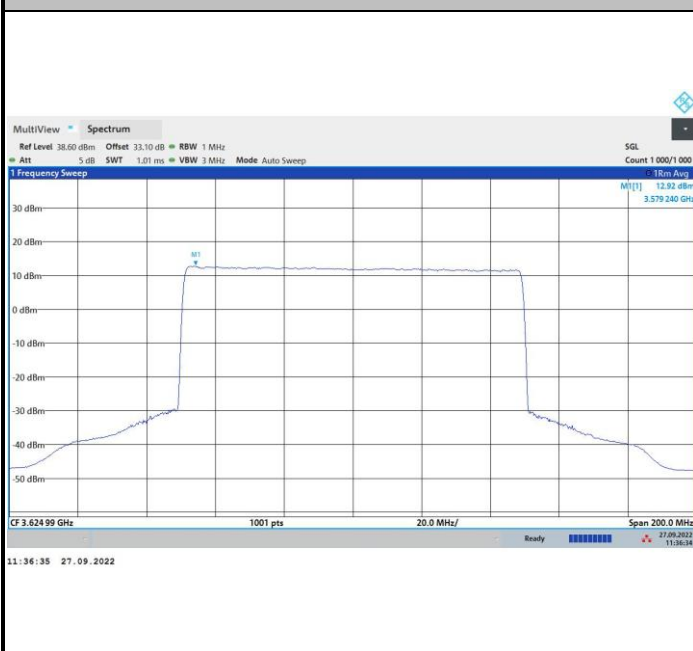

FR1 n48 / 100MHz / Lowest Channel / PSD

QPSK

16QAM

64QAM

256QAM

FR1 n48 / 100MHz / Middle Channel / PSD

QPSK

16QAM

64QAM

256QAM

FR1 n48 / 100MHz / Highest Channel / PSD

QPSK

16QAM

64QAM

256QAM

Peak-to-Average Ratio