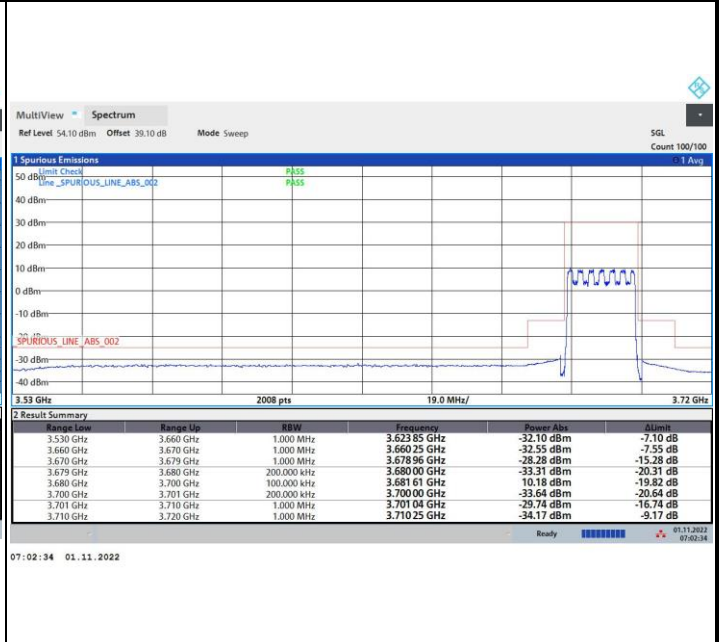

256QAM

FR1 n48 / 20MHz / Highest Channel / MASK

QPSK

16QAM

64QAM

256QAM