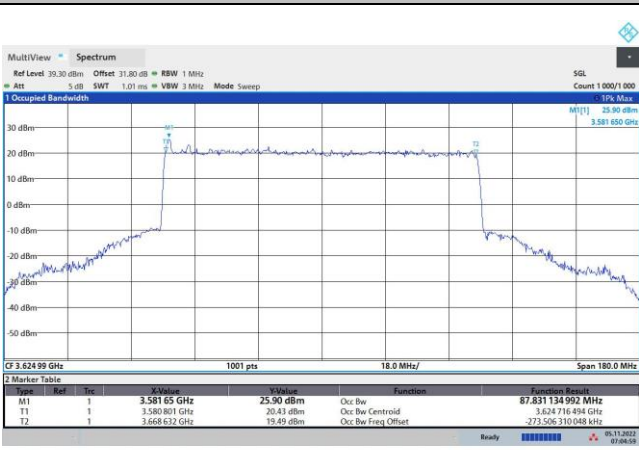

FR1 n48 / 90MHz / Middle Channel / 99%OBW

QPSK