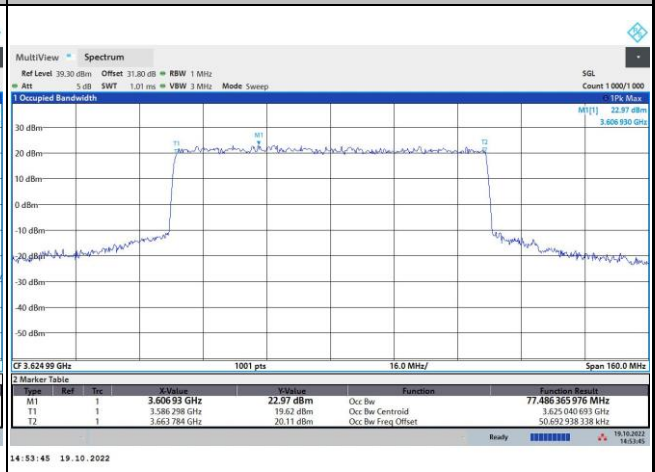

FR1 n48 / 80MHz / Middle Channel / 99%OBW

QPSK

16QAM

64QAM

256QAM