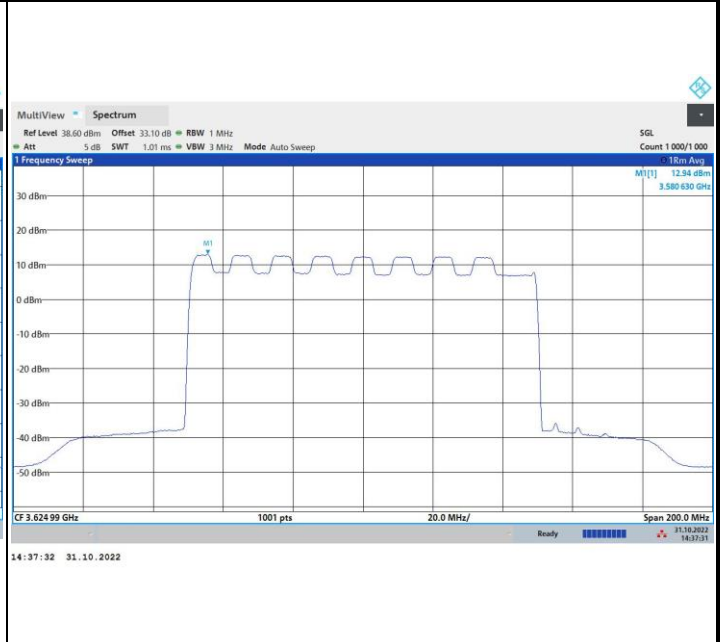

FR1 n48 / 100MHz / Lowest Channel / PSD

QPSK

16QAM

64QAM

256QAM

FR1 n48 / 100MHz / Middle Channel / PSD

QPSK

16QAM

64QAM

256QAM

FR1 n48 / 100MHz / Highest Channel / PSD

QPSK

16QAM

64QAM

256QAM

Peak-to-Average Ratio