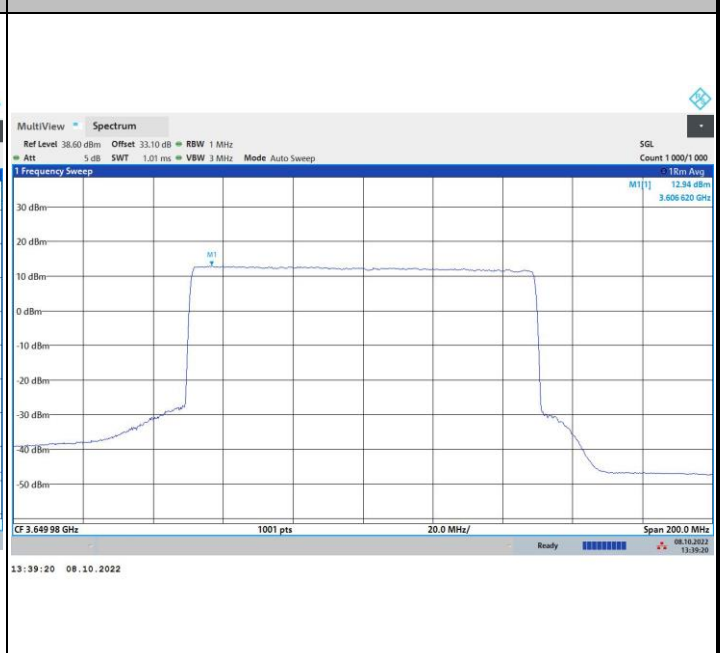

64QAM

256QAM

FR1 n48 / 100MHz / Highest Channel / PSD

QPSK

16QAM

64QAM

256QAM

Peak-to-Average Ratio