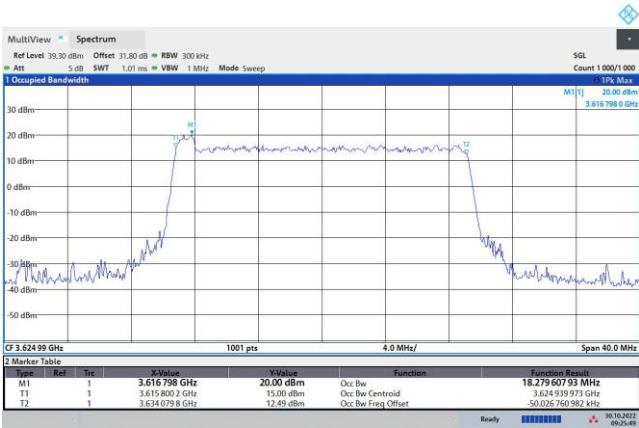

FR1 n48 / 20MHz / Middle Channel / 99%OBW

QPSK

16QAM

64QAM

256QAM

FR1 n48 / 40MHz / Middle Channel / 99%OBW

QPSK

16QAM