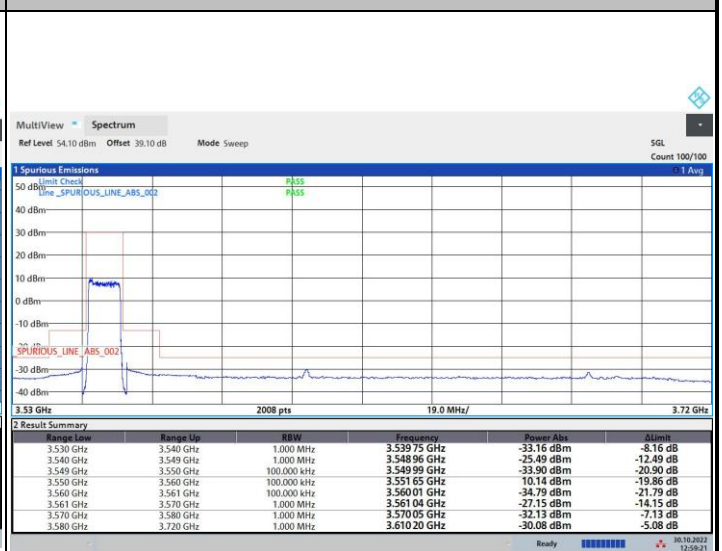

64QAM

256QAM