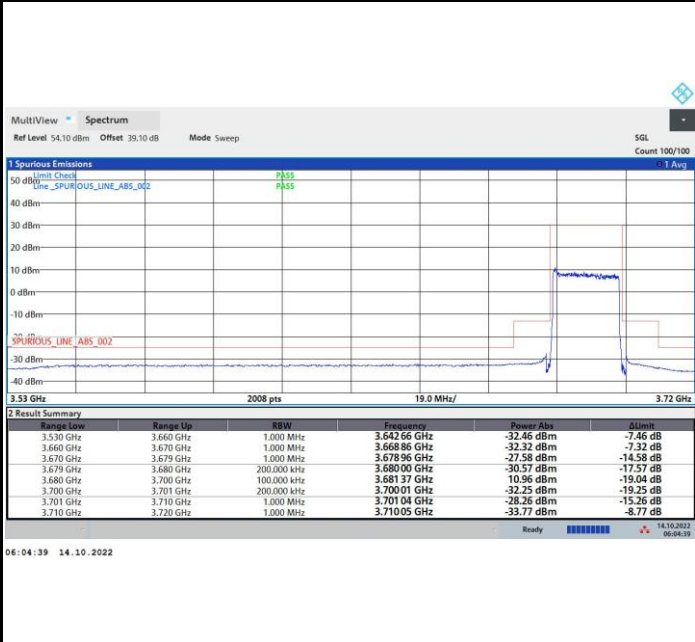

256QAM

FR1 n48 / 20MHz / Highest Channel / MASK

QPSK

16QAM

64QAM

256QAM