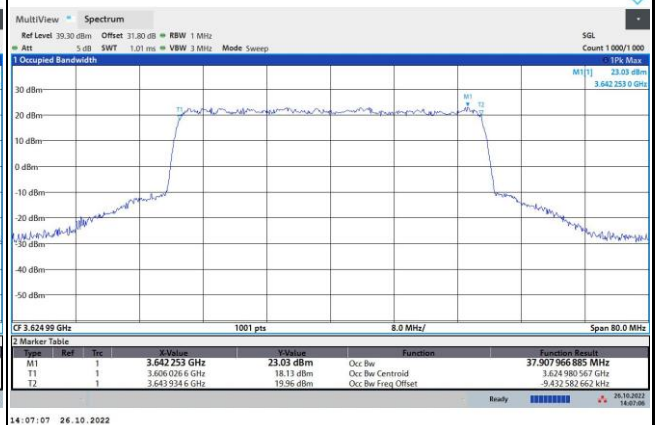

FR1 n48 / 40MHz / Middle Channel / 99%OBW

QPSK

16QAM

64QAM

256QAM