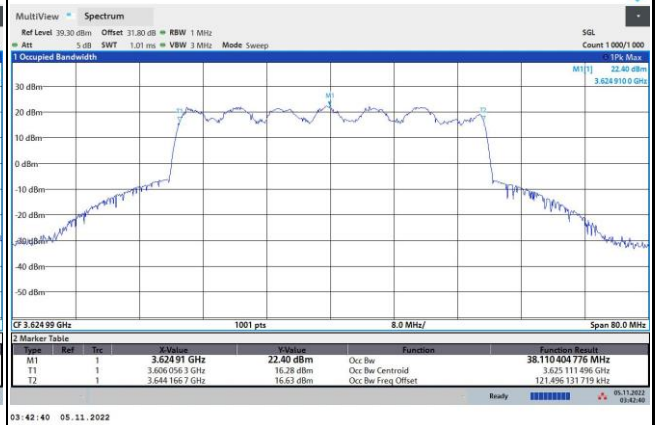

FR1 n48 / 20MHz / Middle Channel / 99%OBW

QPSK

16QAM

64QAM

256QAM

FR1 n48 / 40MHz / Middle Channel / 99%OBW

QPSK

16QAM