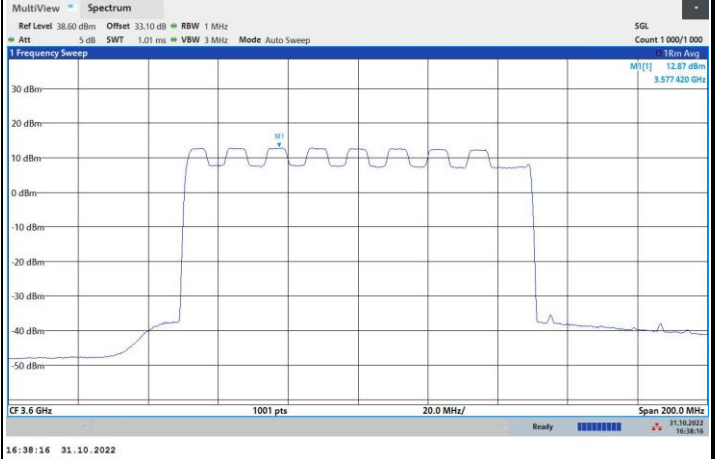

FR1 n48 / 100MHz / Lowest Channel / PSD

QPSK

16QAM

64QAM

256QAM

FR1 n48 / 100MHz / Middle Channel / PSD

QPSK

16QAM

64QAM

256QAM

FR1 n48 / 100MHz / Highest Channel / PSD

QPSK

16QAM

64QAM

256QAM

Peak-to-Average Ratio