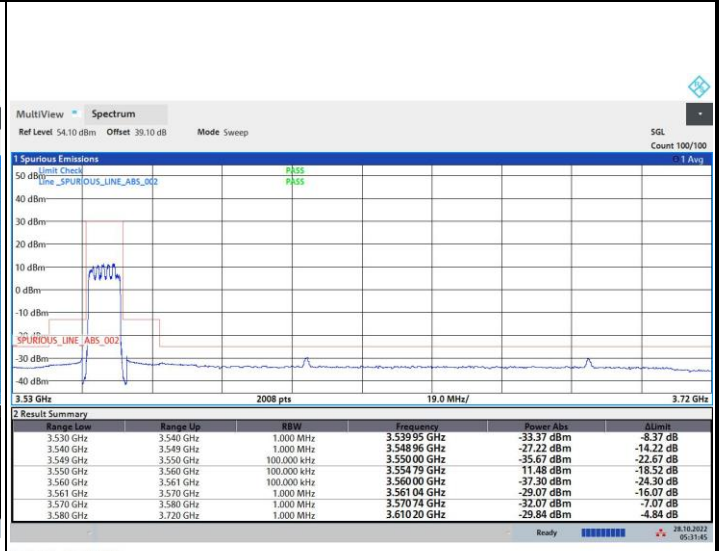

16QAM

64QAM

256QAM

Unwanted Emission (MASK)

FR1 n48 / 10MHz / Lowest Channel / MASK

QPSK

16QAM

64QAM