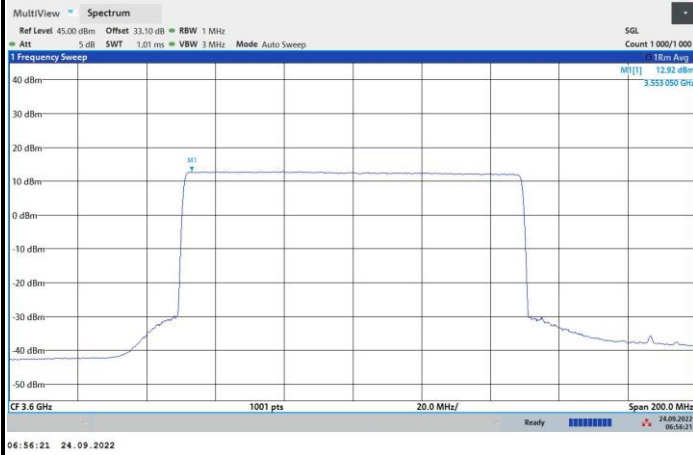

FR1 n48 / 100MHz / Lowest Channel / PSD

QPSK

16QAM

64QAM

256QAM

FR1 n48 / 100MHz / Middle Channel / PSD

QPSK

16QAM

64QAM

256QAM

FR1 n48 / 100MHz / Highest Channel / PSD

QPSK

16QAM

64QAM

256QAM

Peak-to-Average Ratio