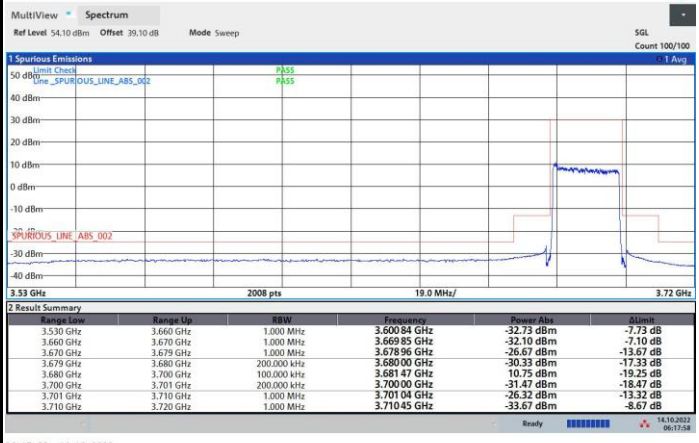

16QAM

64QAM

256QAM

FR1 n48 / 20MHz / Highest Channel / MASK

QPSK

16QAM

64QAM

256QAM