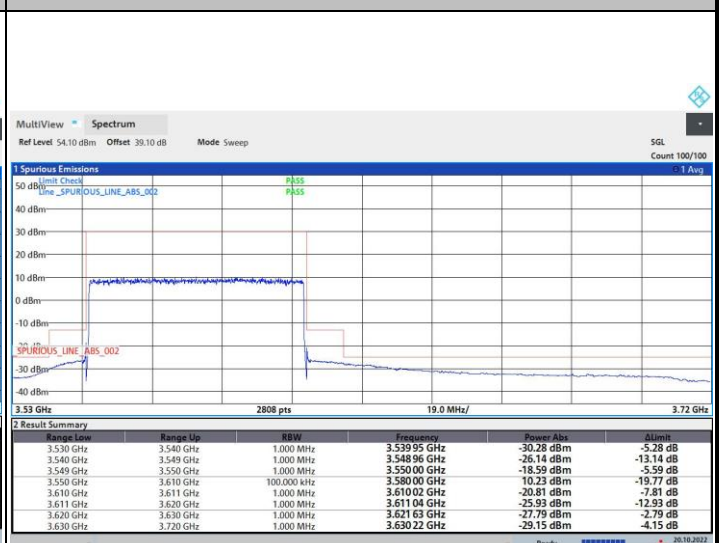

64QAM

256QAM

FR1 n48 / 60MHz / Lowest Channel / MASK

QPSK

16QAM

64QAM

256QAM

FR1 n48 / 60MHz / Middle Channel / MASK