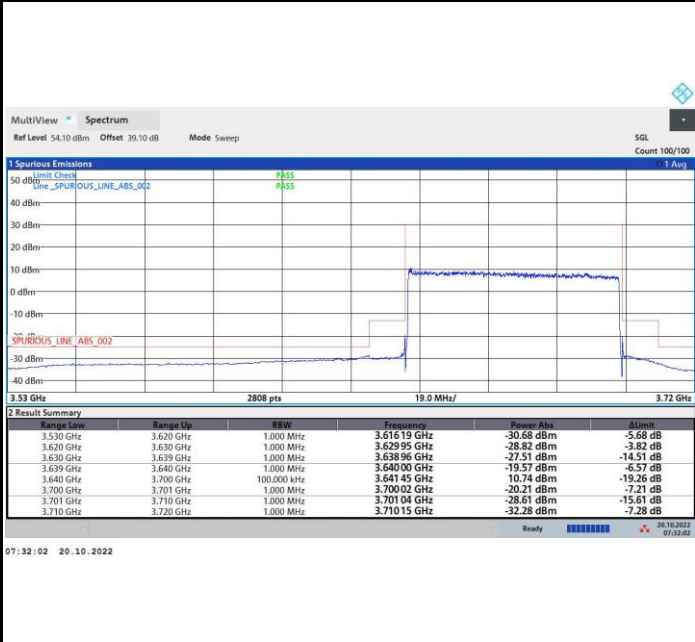

FR1 n48 / 60MHz / Highest Channel / MASK

QPSK

16QAM