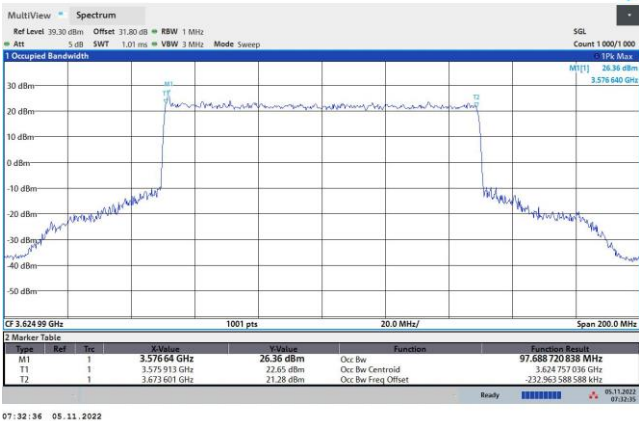

FR1 n48 / 100MHz / Middle Channel / 99%OBW

QPSK

16QAM

64QAM

256QAM

Unwanted Emission (MASK)

FR1 n48 / 10MHz / Lowest Channel / MASK

QPSK