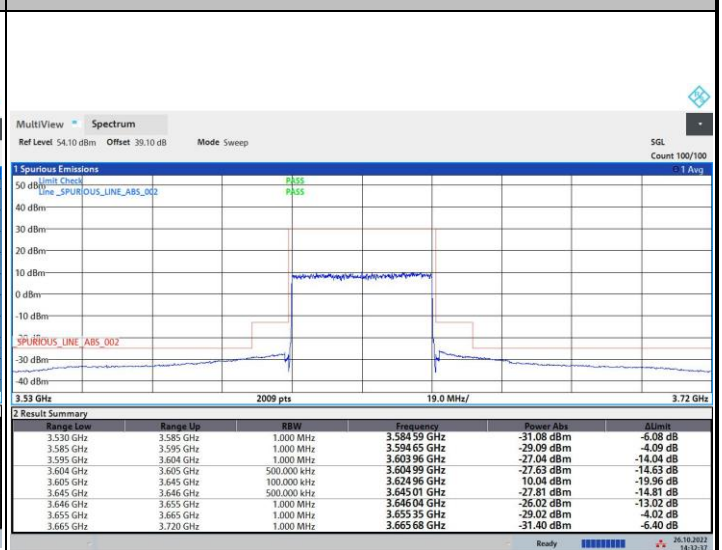

64QAM

256QAM