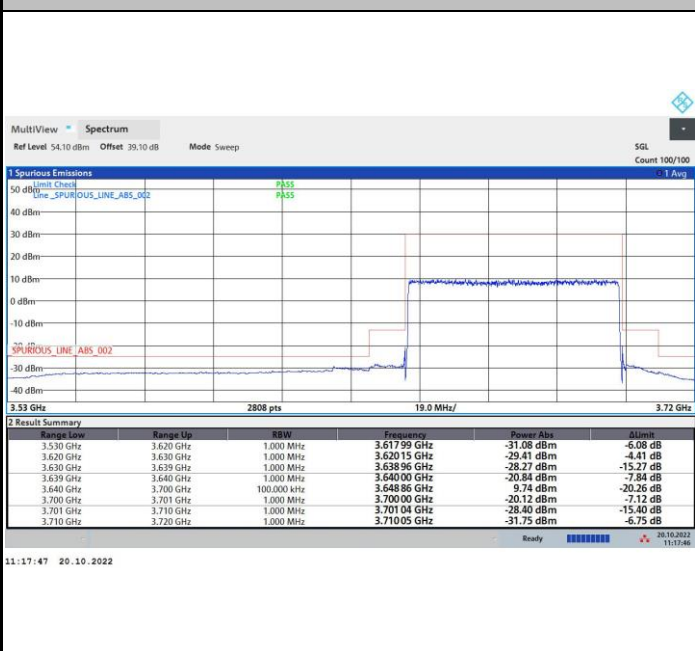

FR1 n48 / 60MHz / Highest Channel / MASK

QPSK

16QAM

64QAM

256QAM

FR1 n48 / 80MHz / Lowest Channel / MASK

QPSK

16QAM