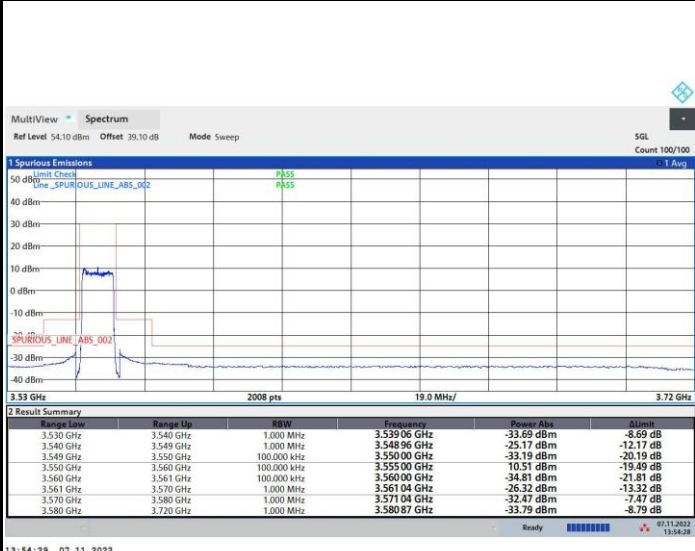

Unwanted Emission (MASK)

FR1 n48 / 10MHz / Lowest Channel / MASK

QPSK

16QAM