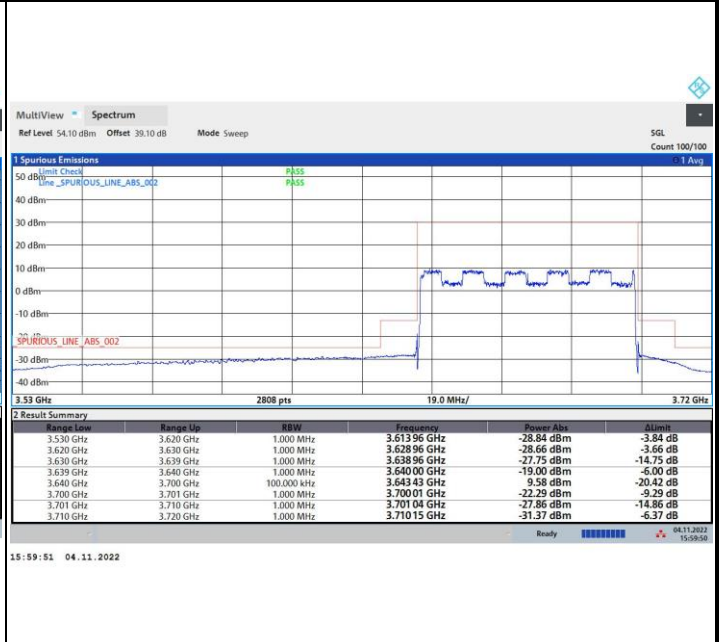

FR1 n48 / 60MHz / Highest Channel / MASK

QPSK

16QAM