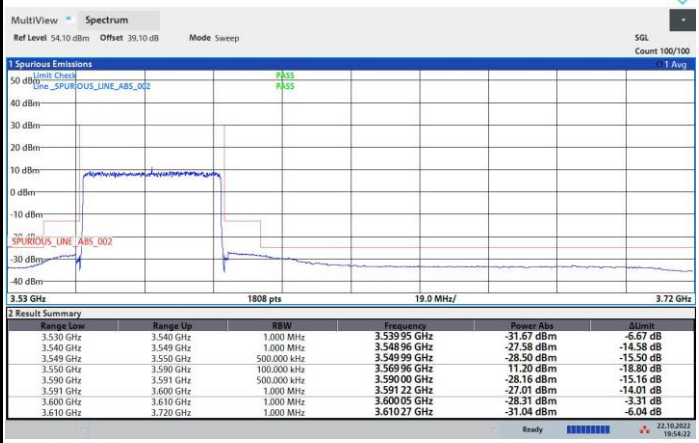

FR1 n48 / 40MHz / Lowest Channel / MASK

QPSK

16QAM

64QAM

256QAM

FR1 n48 / 40MHz / Middle Channel / MASK

QPSK

16QAM