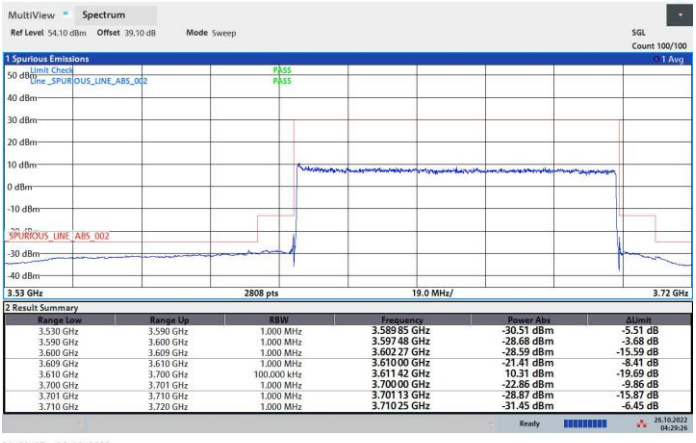

FR1 n48 / 90MHz / Highest Channel / MASK

QPSK

16QAM

04:29:27 26.10.2022