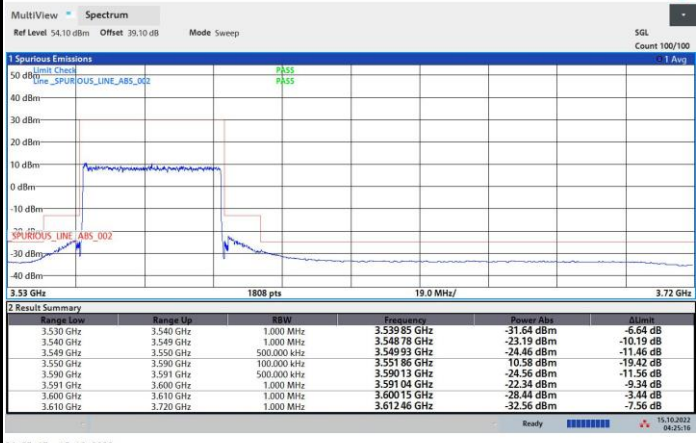

FR1 n48 / 40MHz / Lowest Channel / MASK

QPSK

16QAM