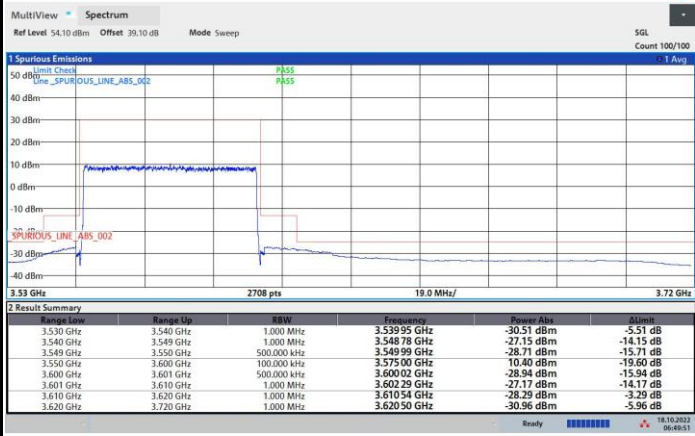

FR1 n48 / 50MHz / Lowest Channel / MASK

QPSK

16QAM

06:49:51 18.10.2022

05:19:34 04.11.2022