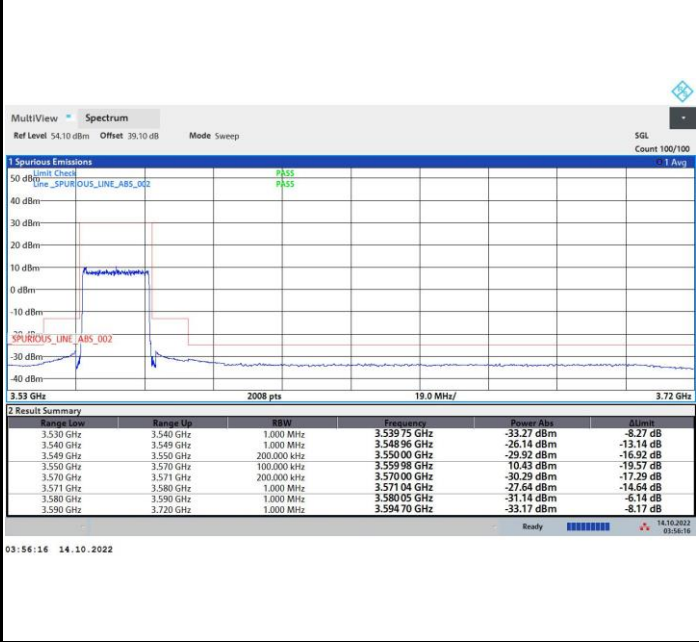

FR1 n48 / 20MHz / Lowest Channel / MASK

QPSK

16QAM