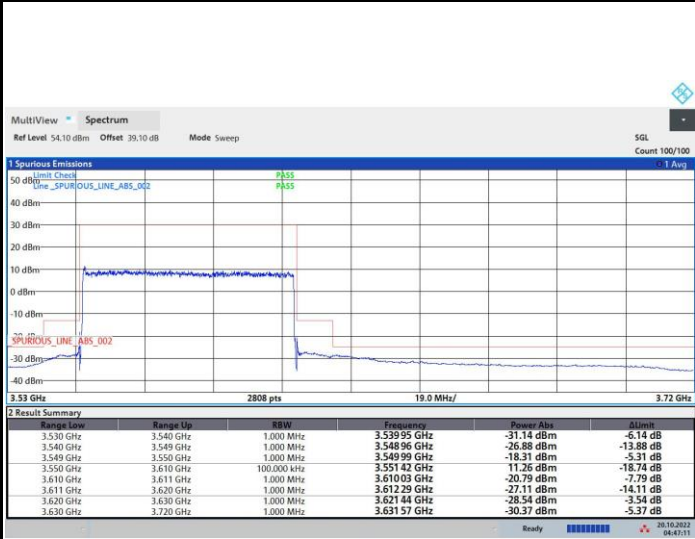

64QAM

256QAM

FR1 n48 / 60MHz / Lowest Channel / MASK

QPSK

16QAM

64QAM

256QAM

FR1 n48 / 60MHz / Middle Channel / MASK