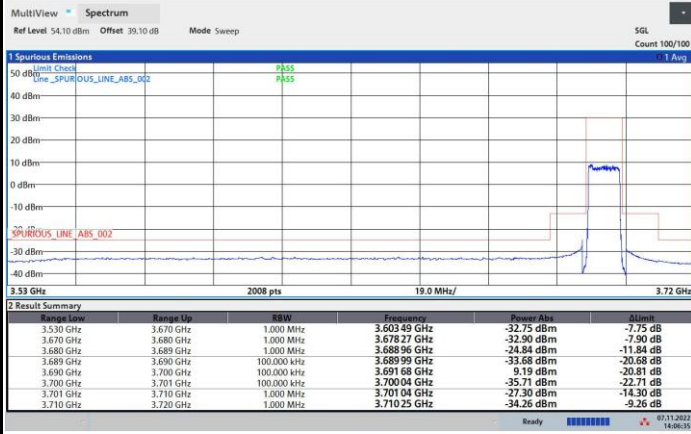

FR1 n48 / 10MHz / Highest Channel / MASK

QPSK

16QAM

14:06:36 07.11.2022

07:28:26 28.10.2022