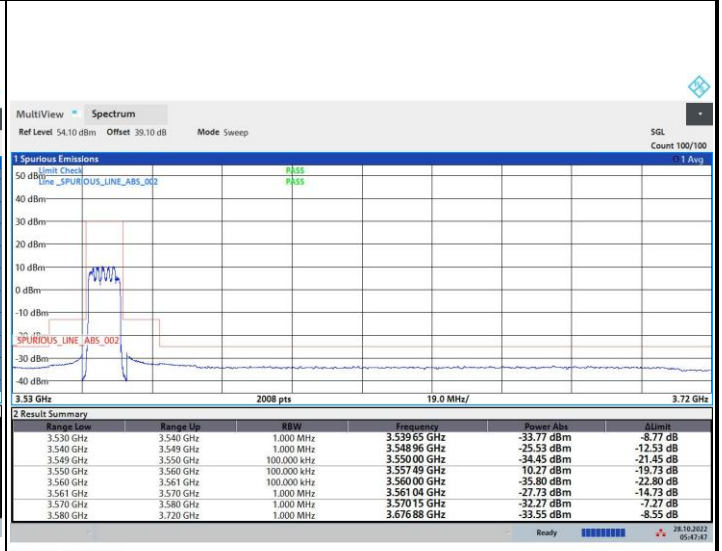

Unwanted Emission (MASK)

FR1 n48 / 10MHz / Lowest Channel / MASK

QPSK

16QAM