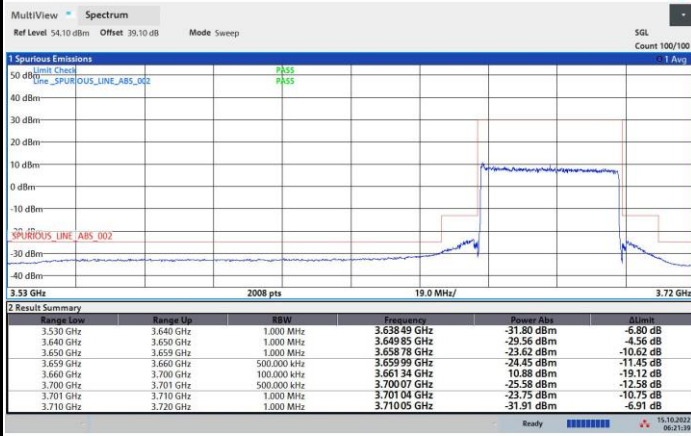

64QAM

256QAM

FR1 n48 / 40MHz / Highest Channel / MASK

QPSK

16QAM

64QAM

256QAM

FR1 n48 / 50MHz / Lowest Channel / MASK