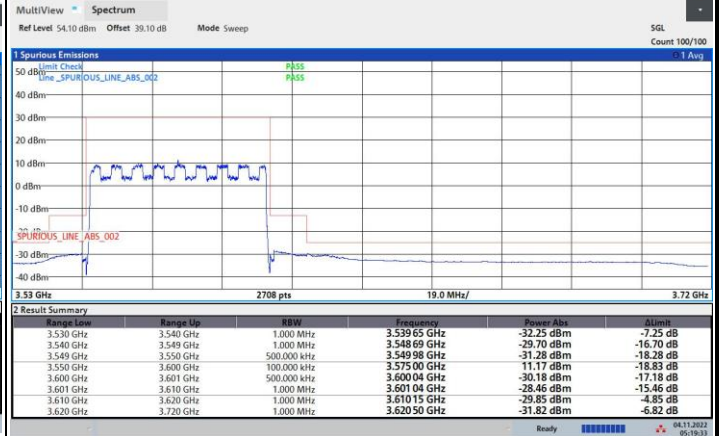

FR1 n48 / 50MHz / Lowest Channel / MASK

QPSK

16QAM

06:49:51 18.10.2022

05:19:34 04.11.2022