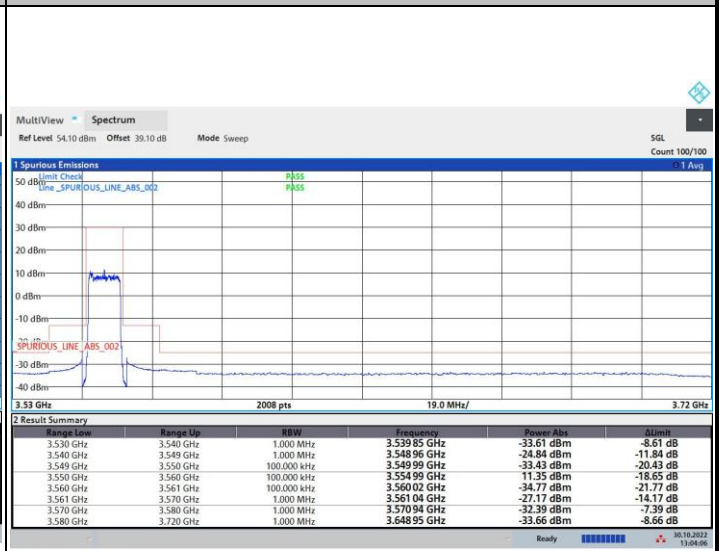

64QAM

256QAM