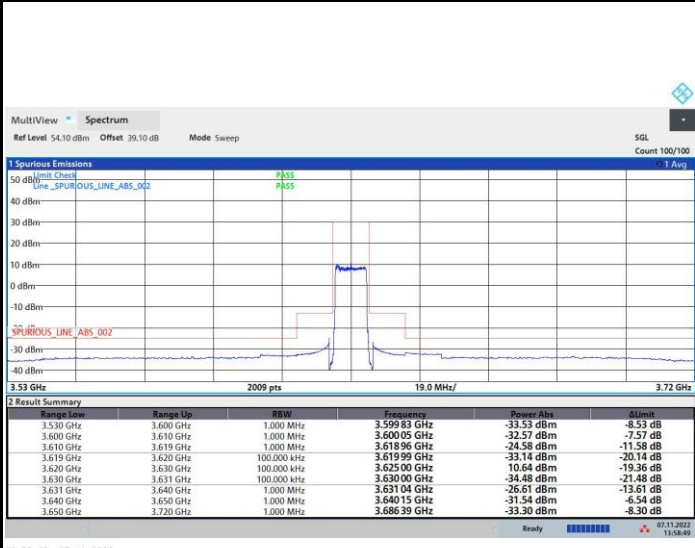

FR1 n48 / 10MHz / Middle Channel / MASK

QPSK

16QAM