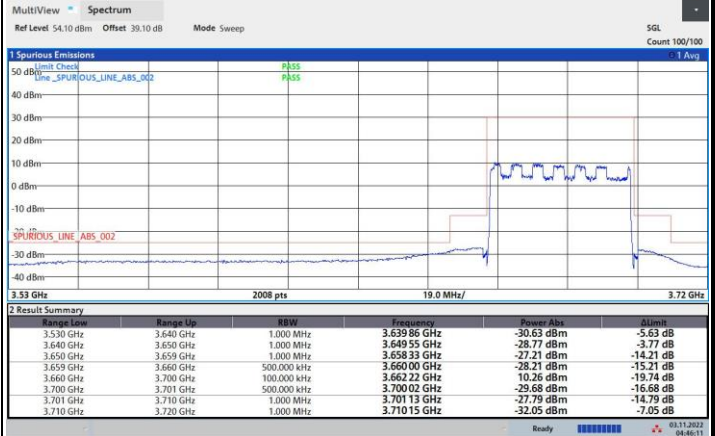

64QAM

256QAM

FR1 n48 / 40MHz / Highest Channel / MASK

QPSK

16QAM

64QAM

256QAM

FR1 n48 / 50MHz / Lowest Channel / MASK