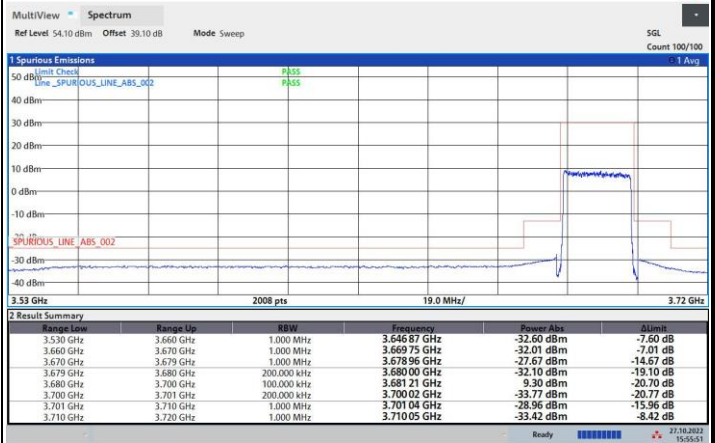

16QAM

64QAM

256QAM

FR1 n48 / 20MHz / Highest Channel / MASK

QPSK

16QAM

64QAM

256QAM