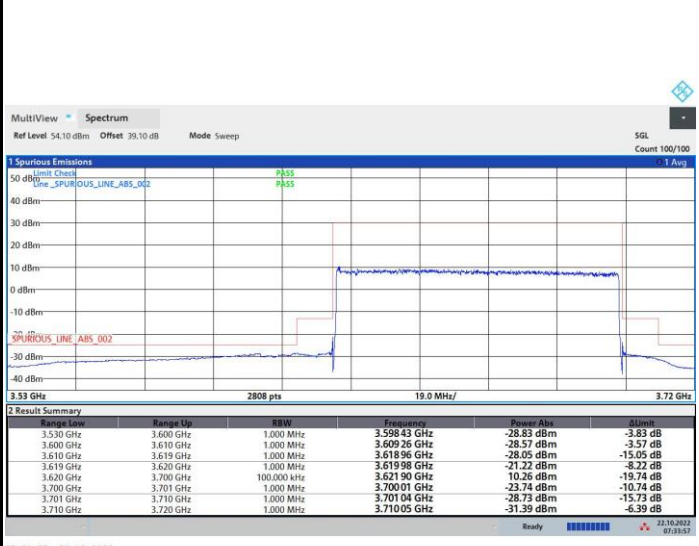

FR1 n48 / 80MHz / Highest Channel / MASK

QPSK

16QAM