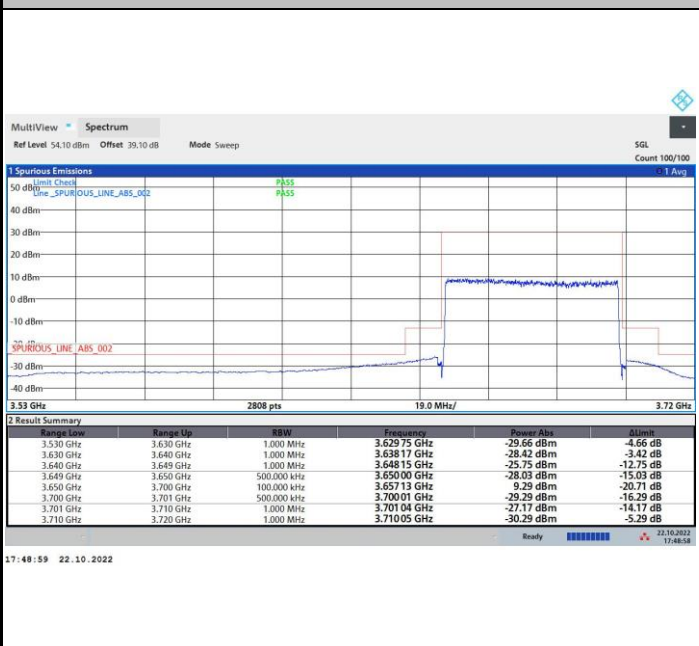

64QAM

256QAM