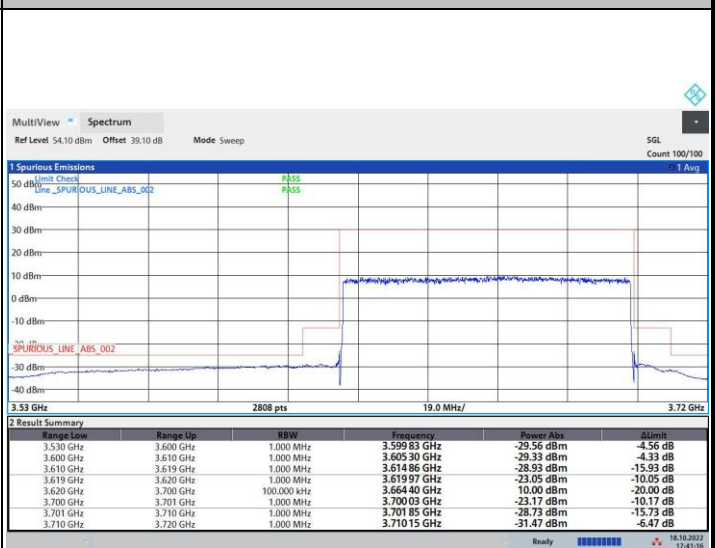

64QAM

256QAM