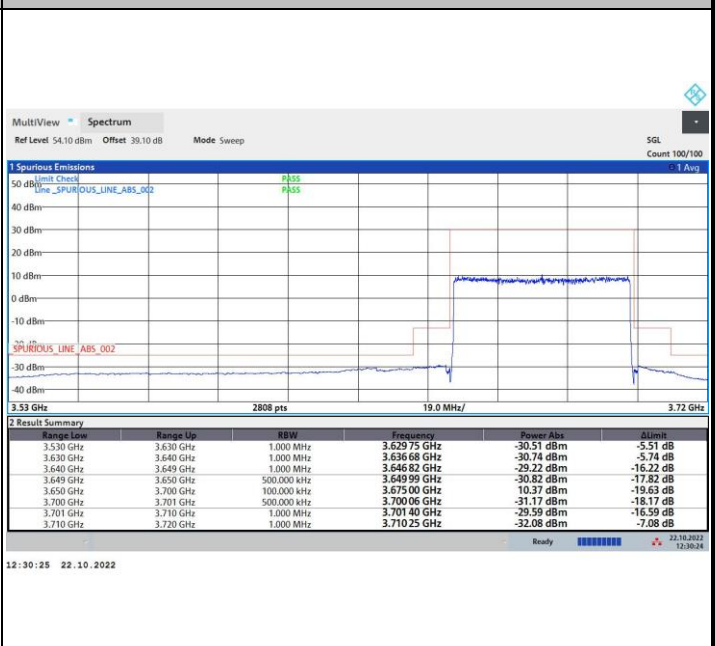

64QAM

256QAM