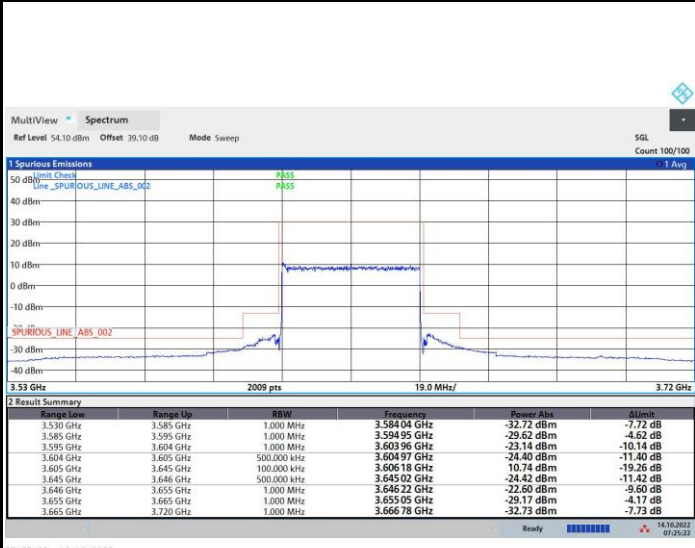

FR1 n48 / 40MHz / Lowest Channel / MASK

QPSK

16QAM

64QAM

256QAM

FR1 n48 / 40MHz / Middle Channel / MASK

QPSK

16QAM