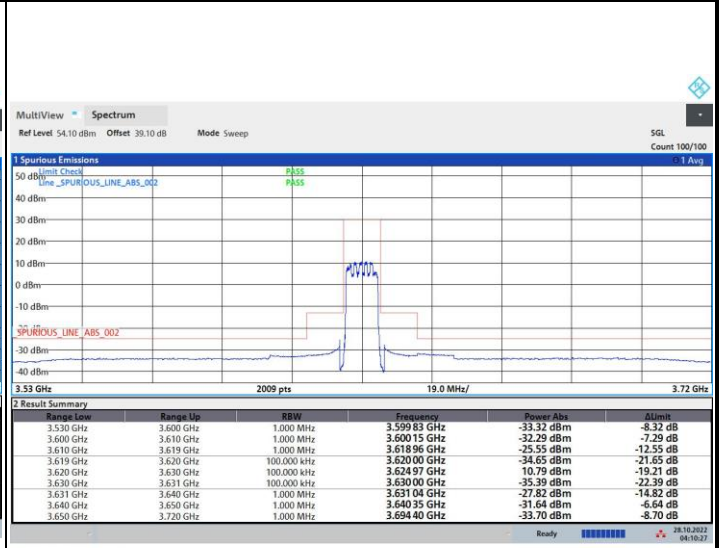

FR1 n48 / 10MHz / Middle Channel / MASK

QPSK

16QAM