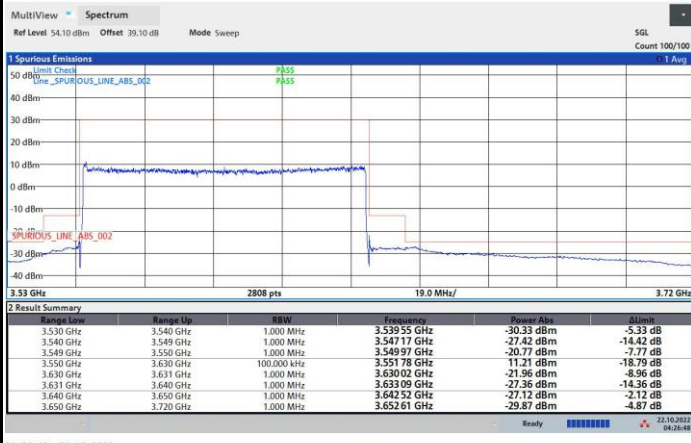

FR1 n48 / 60MHz / Highest Channel / MASK

QPSK

16QAM

64QAM

256QAM

FR1 n48 / 80MHz / Lowest Channel / MASK

QPSK

16QAM