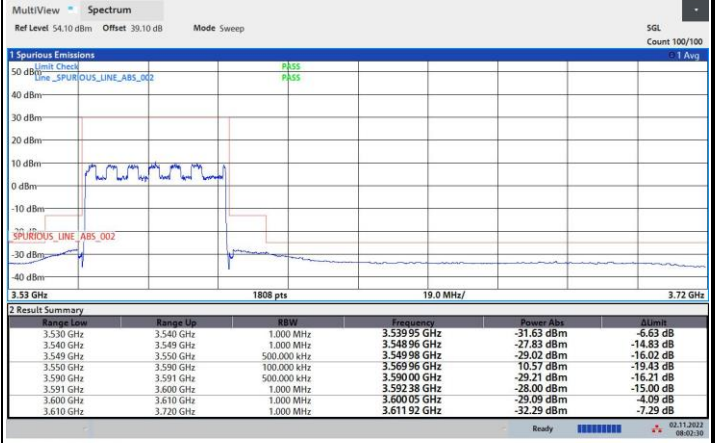

FR1 n48 / 40MHz / Lowest Channel / MASK

QPSK

16QAM