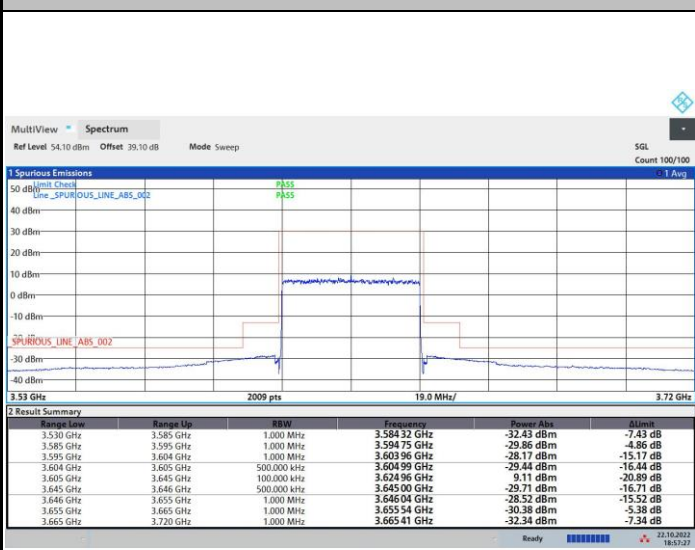

64QAM

256QAM