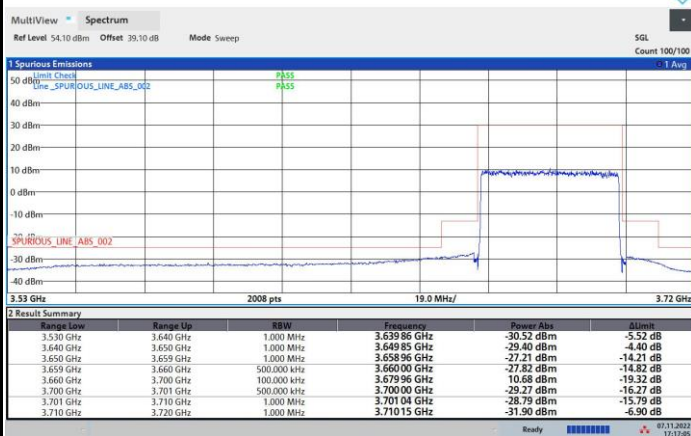

64QAM

256QAM

FR1 n48 / 40MHz / Highest Channel / MASK

QPSK

16QAM

64QAM

256QAM

FR1 n48 / 50MHz / Lowest Channel / MASK