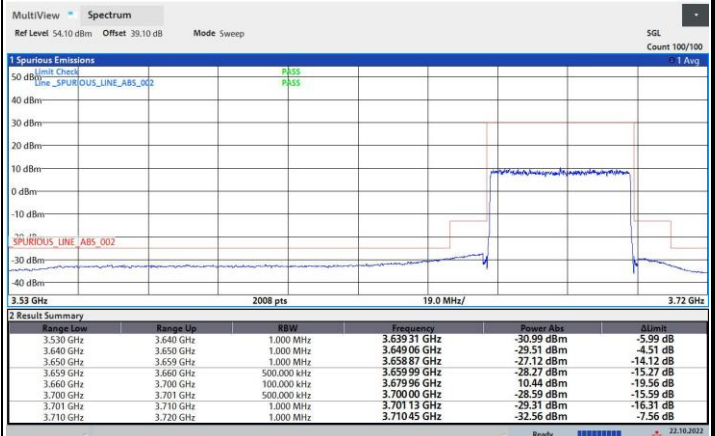

64QAM

256QAM

FR1 n48 / 40MHz / Highest Channel / MASK

QPSK

16QAM

64QAM

256QAM

FR1 n48 / 50MHz / Lowest Channel / MASK