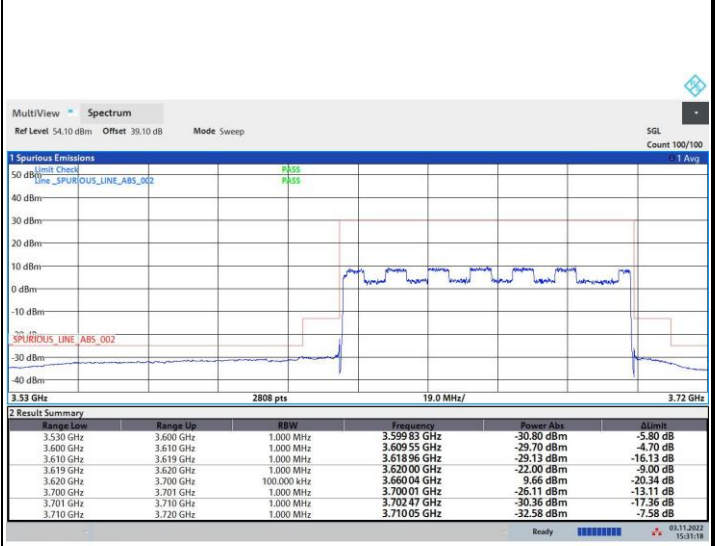

FR1 n48 / 80MHz / Highest Channel / MASK

QPSK

16QAM