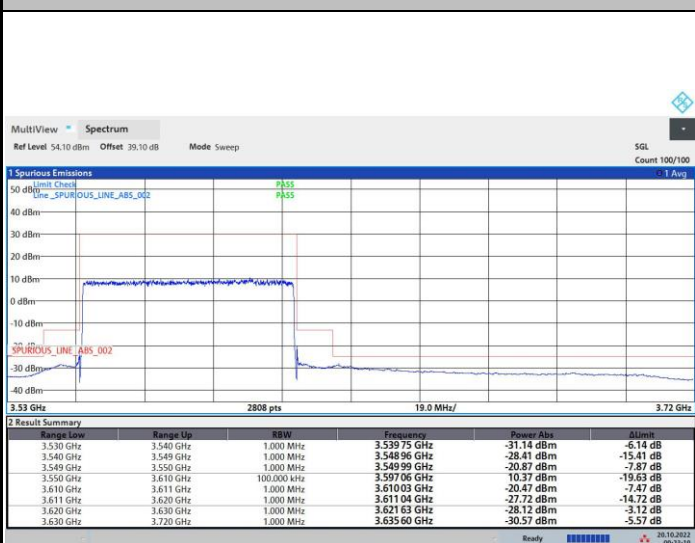

64QAM

256QAM

FR1 n48 / 60MHz / Lowest Channel / MASK

QPSK

16QAM

64QAM

256QAM

FR1 n48 / 60MHz / Middle Channel / MASK