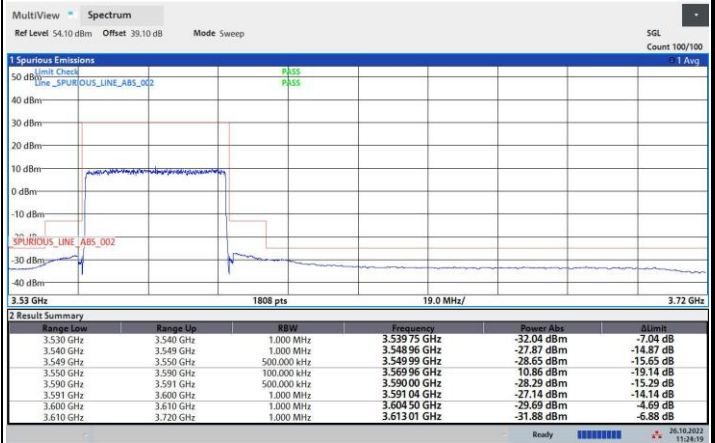

FR1 n48 / 40MHz / Lowest Channel / MASK

QPSK

16QAM

64QAM

256QAM

FR1 n48 / 40MHz / Middle Channel / MASK

QPSK

16QAM