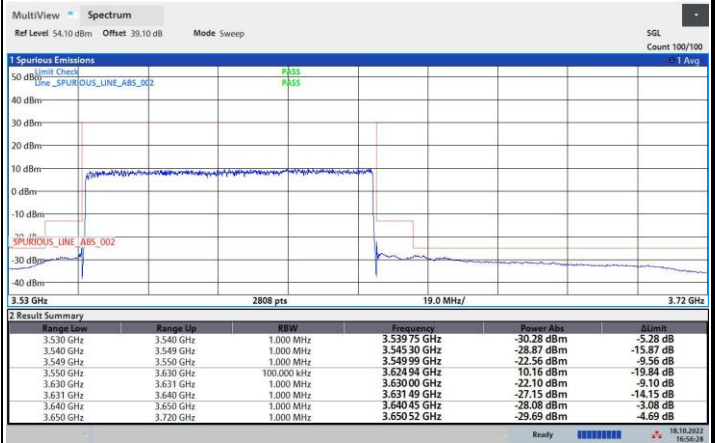

64QAM

256QAM