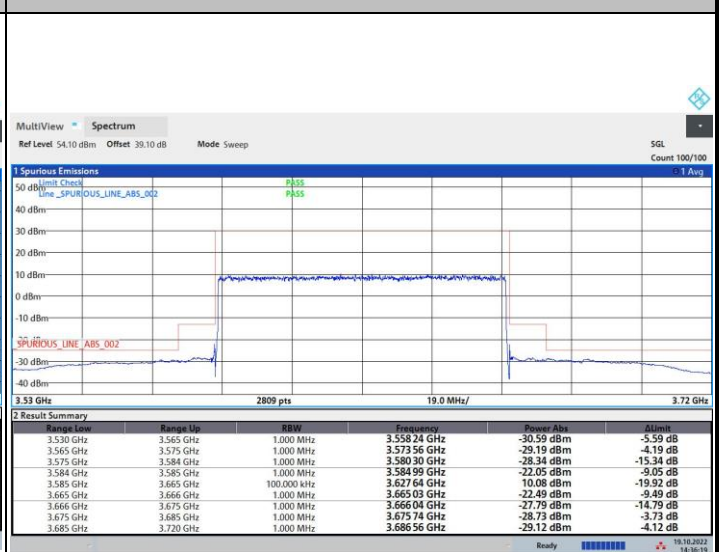

64QAM

256QAM

FR1 n48 / 80MHz / Middle Channel / MASK

QPSK

16QAM

64QAM

256QAM

FR1 n48 / 80MHz / Highest Channel / MASK