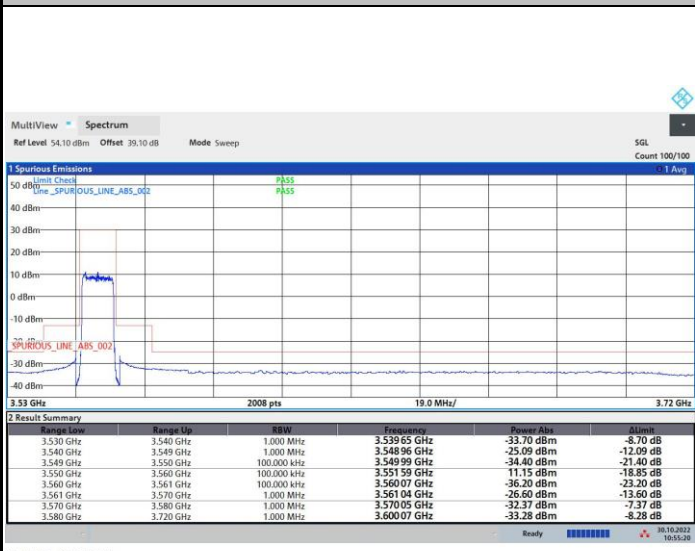

64QAM

256QAM