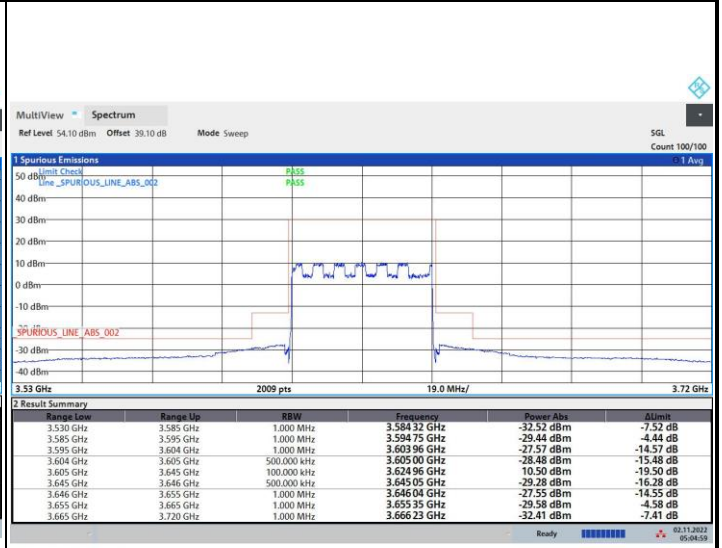

FR1 n48 / 40MHz / Lowest Channel / MASK

QPSK

16QAM

64QAM

256QAM

FR1 n48 / 40MHz / Middle Channel / MASK

QPSK

16QAM