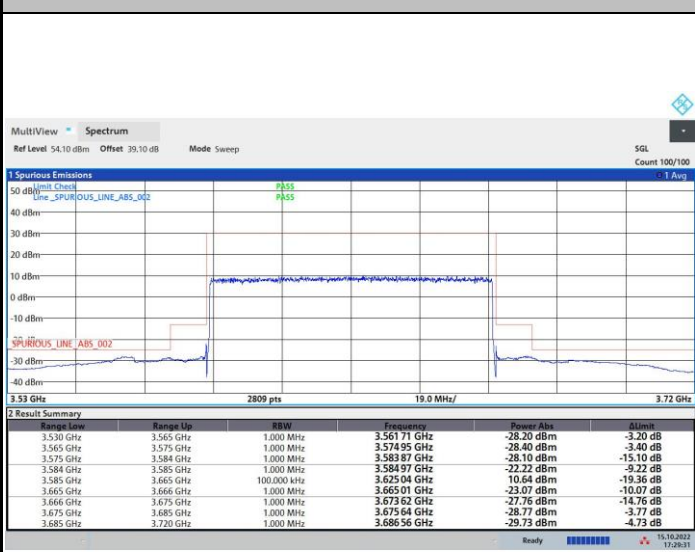

64QAM

256QAM

FR1 n48 / 80MHz / Middle Channel / MASK

QPSK

16QAM

64QAM

256QAM

FR1 n48 / 80MHz / Highest Channel / MASK