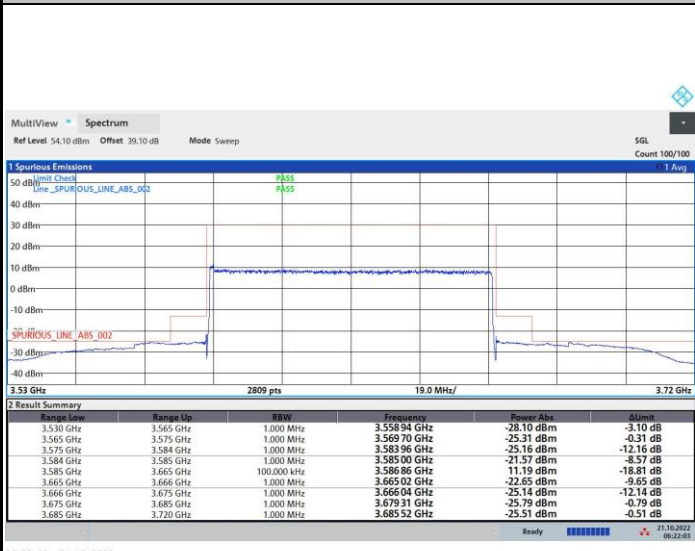

64QAM

256QAM

FR1 n48 / 80MHz / Middle Channel / MASK

QPSK

16QAM

64QAM

256QAM

FR1 n48 / 80MHz / Highest Channel / MASK