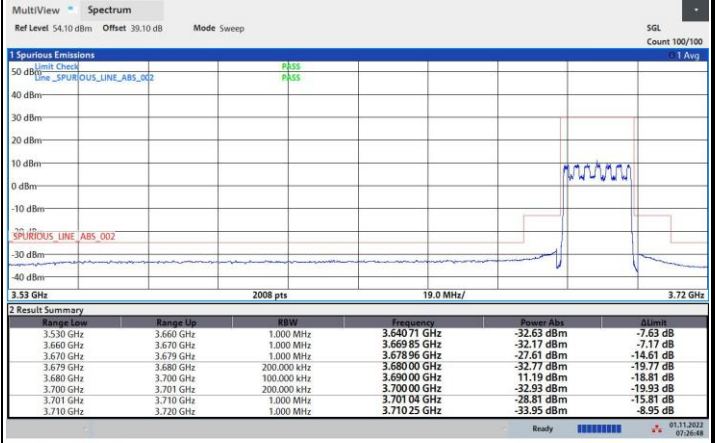

16QAM

64QAM

256QAM

FR1 n48 / 20MHz / Highest Channel / MASK

QPSK

16QAM

64QAM

256QAM