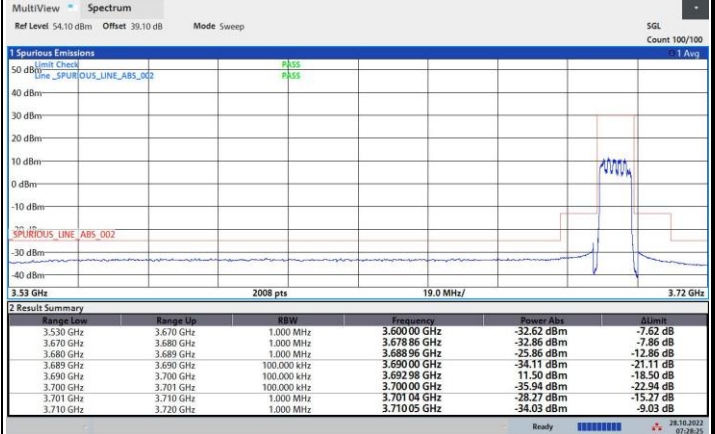

FR1 n48 / 10MHz / Highest Channel / MASK

QPSK

16QAM

14:06:36 07.11.2022

07:28:26 28.10.2022