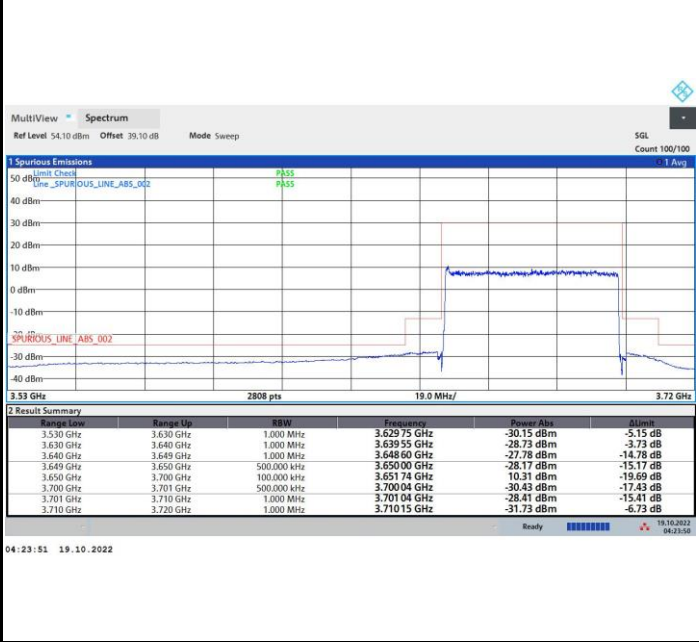

FR1 n48 / 50MHz / Middle Channel / MASK

QPSK

16QAM

64QAM

256QAM

FR1 n48 / 50MHz / Highest Channel / MASK

QPSK

16QAM