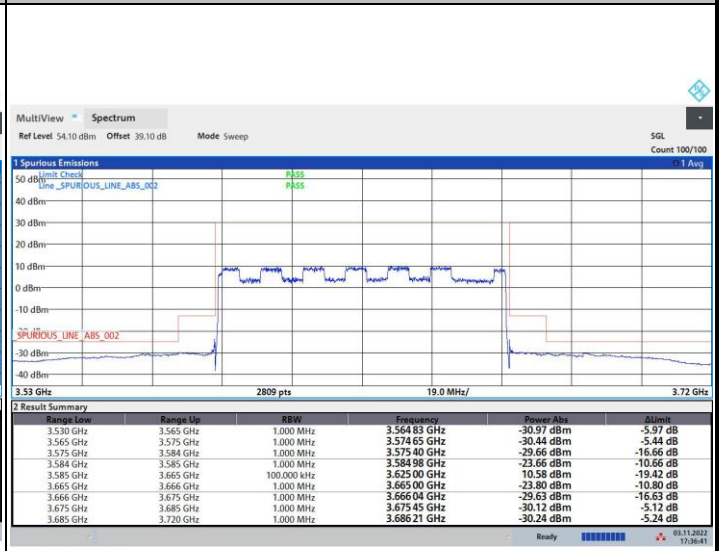

64QAM

256QAM

FR1 n48 / 80MHz / Middle Channel / MASK

QPSK

16QAM

64QAM

256QAM

FR1 n48 / 80MHz / Highest Channel / MASK