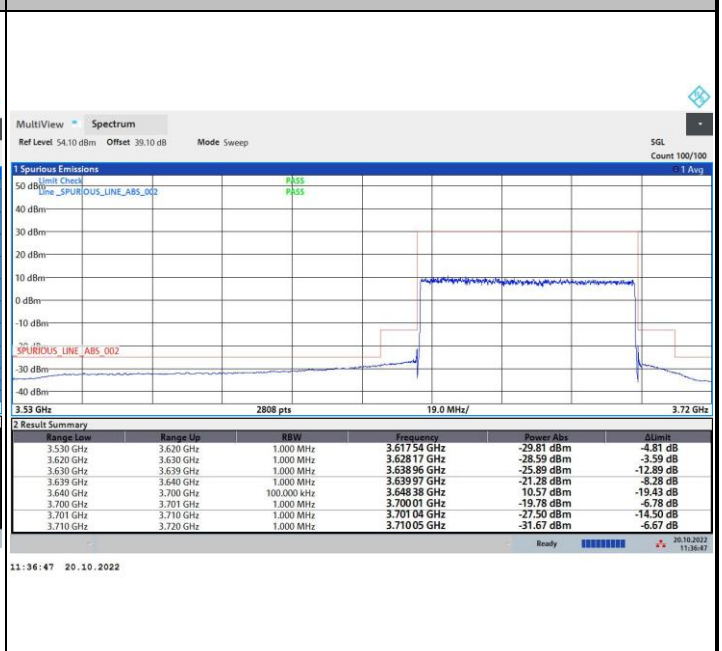

FR1 n48 / 60MHz / Highest Channel / MASK

QPSK

16QAM

64QAM

256QAM

FR1 n48 / 80MHz / Lowest Channel / MASK

QPSK

16QAM