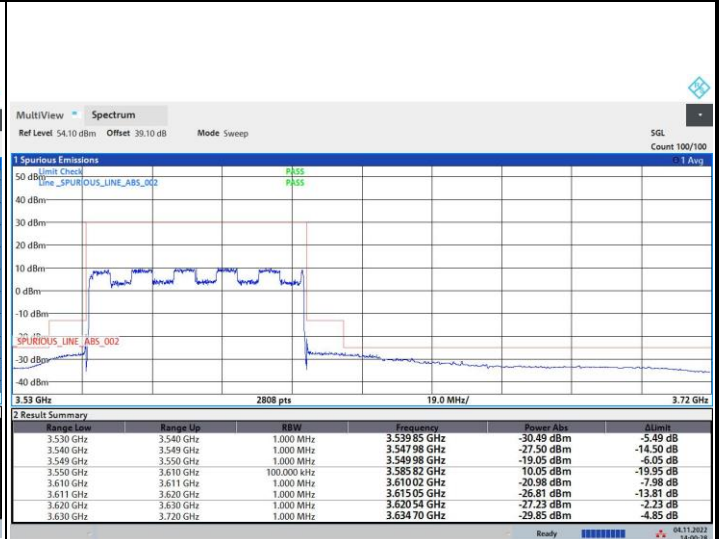

64QAM

256QAM

FR1 n48 / 60MHz / Lowest Channel / MASK

QPSK

16QAM

64QAM

256QAM

FR1 n48 / 60MHz / Middle Channel / MASK