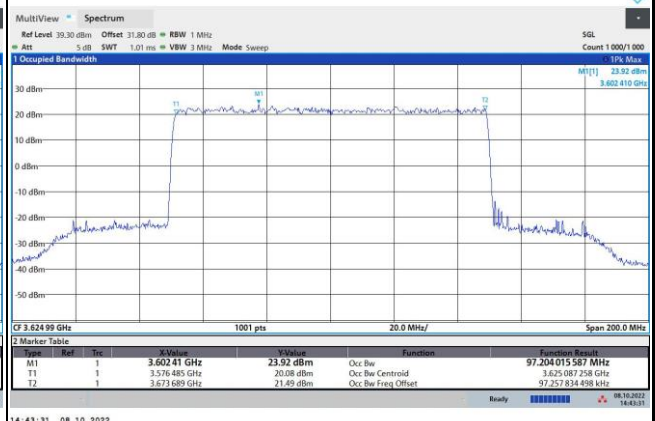

FR1 n48 / 100MHz / Middle Channel / 99%OBW

QPSK

16QAM

64QAM

256QAM

Unwanted Emission (MASK)

FR1 n48 / 10MHz / Lowest Channel / MASK

QPSK