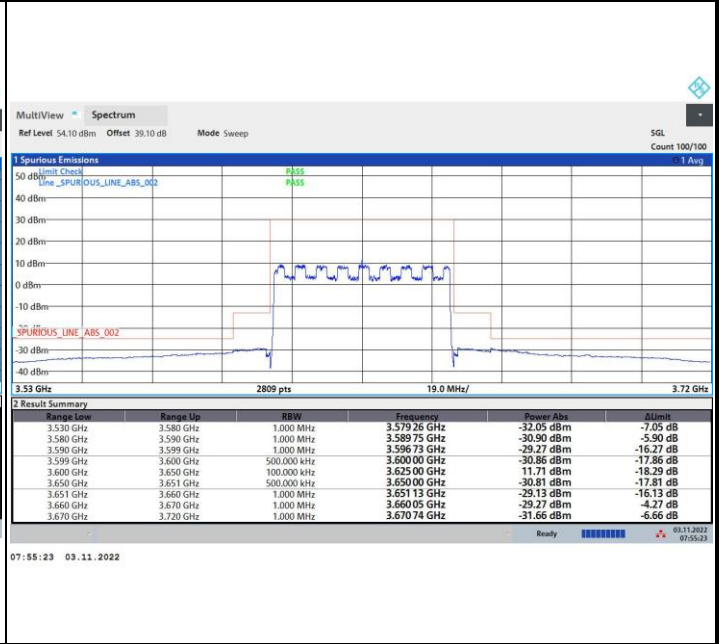

FR1 n48 / 50MHz / Middle Channel / MASK

QPSK

16QAM