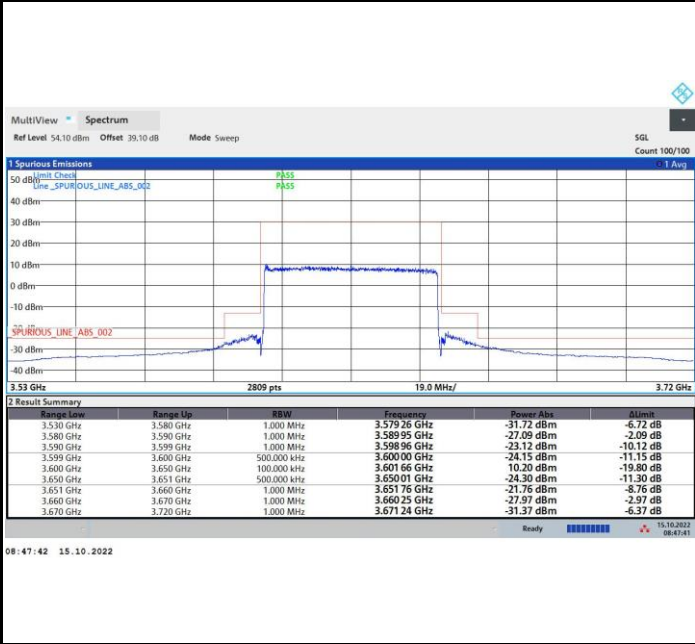

FR1 n48 / 50MHz / Middle Channel / MASK

QPSK

16QAM