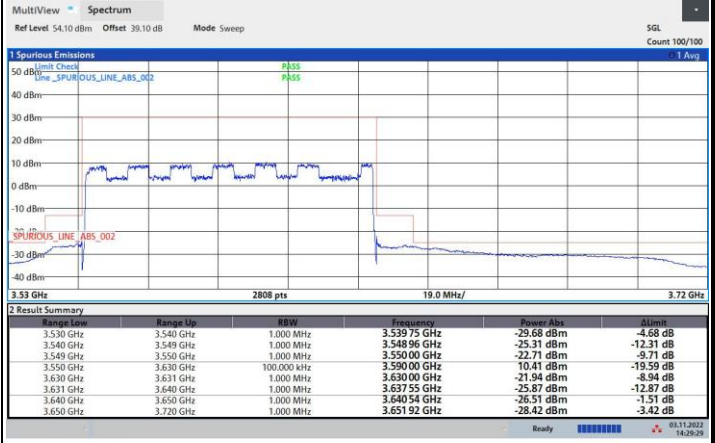

FR1 n48 / 60MHz / Highest Channel / MASK

QPSK

16QAM

64QAM

256QAM

FR1 n48 / 80MHz / Lowest Channel / MASK

QPSK

16QAM