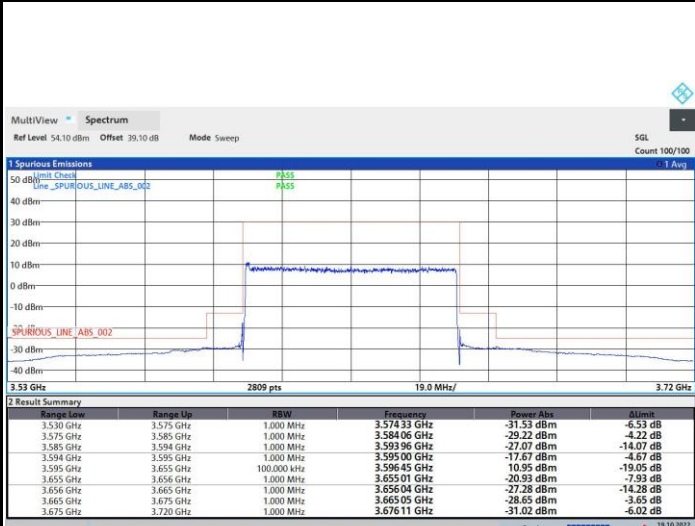

FR1 n48 / 60MHz / Middle Channel / MASK

QPSK

16QAM

07:39:33 19.10.2022

16:42:54 04.11.2022