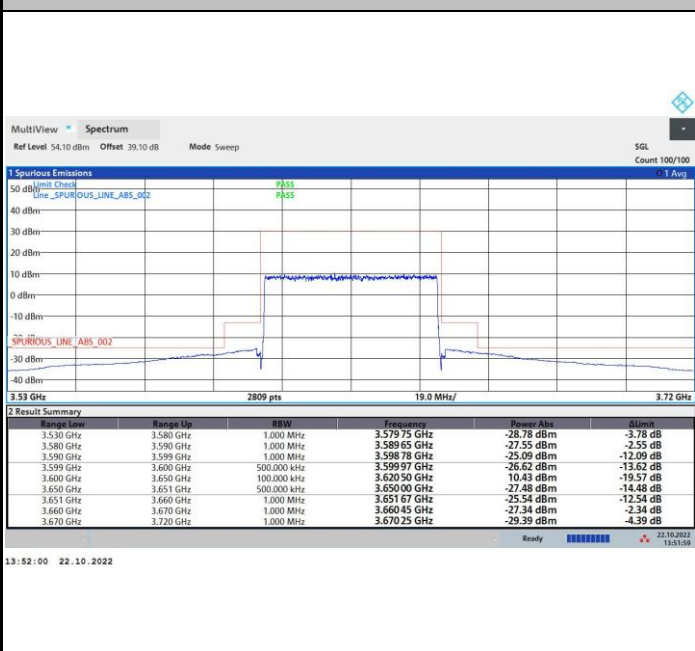

FR1 n48 / 50MHz / Middle Channel / MASK

QPSK

16QAM

64QAM

256QAM

FR1 n48 / 50MHz / Highest Channel / MASK

QPSK

16QAM