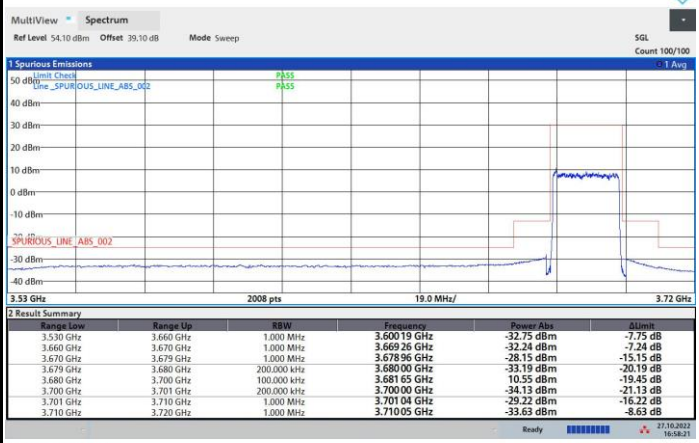

16QAM

64QAM

256QAM

FR1 n48 / 20MHz / Highest Channel / MASK

QPSK

16QAM

64QAM

256QAM