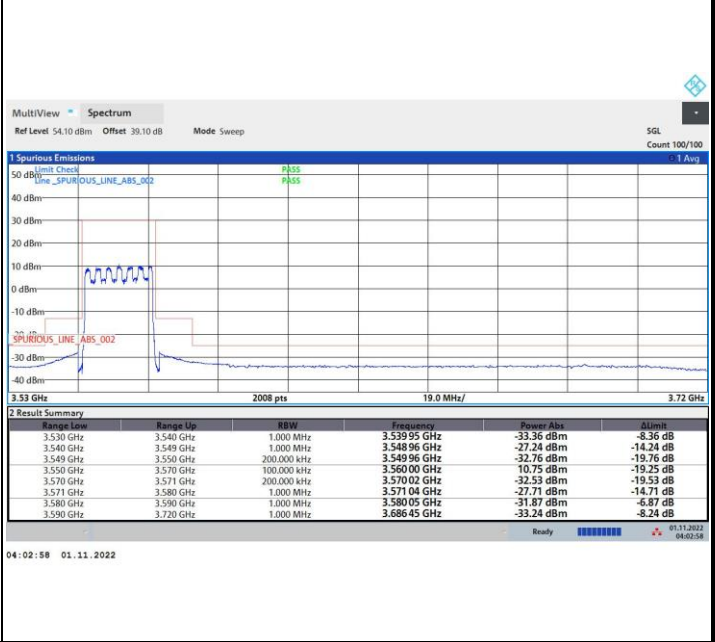

FR1 n48 / 20MHz / Lowest Channel / MASK

QPSK

16QAM