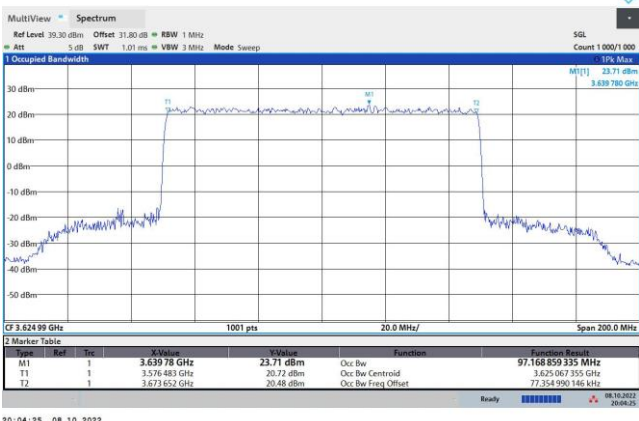

FR1 n48 / 100MHz / Middle Channel / 99%OBW

QPSK

16QAM

64QAM

256QAM

Unwanted Emission (MASK)

FR1 n48 / 10MHz / Lowest Channel / MASK

QPSK