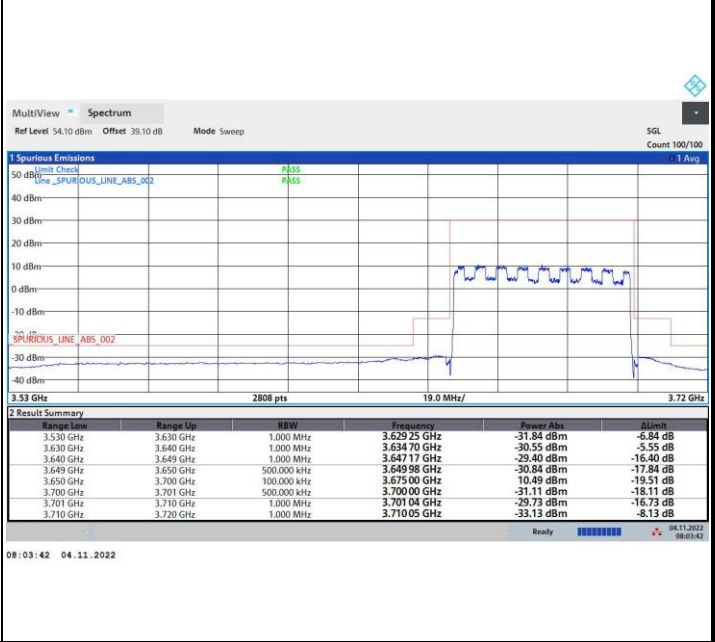

FR1 n48 / 50MHz / Middle Channel / MASK

QPSK

16QAM

64QAM

256QAM

FR1 n48 / 50MHz / Highest Channel / MASK

QPSK

16QAM