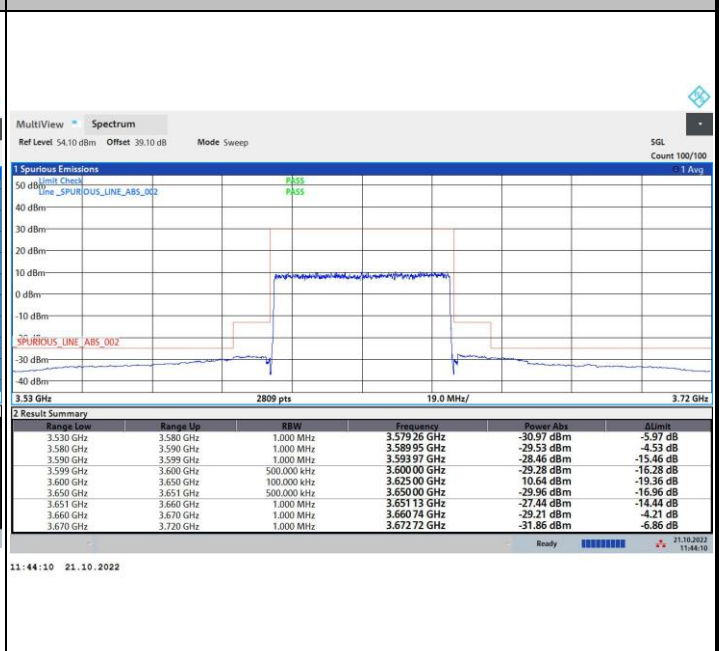

FR1 n48 / 50MHz / Middle Channel / MASK

QPSK

16QAM

64QAM

256QAM

FR1 n48 / 50MHz / Highest Channel / MASK

QPSK

16QAM