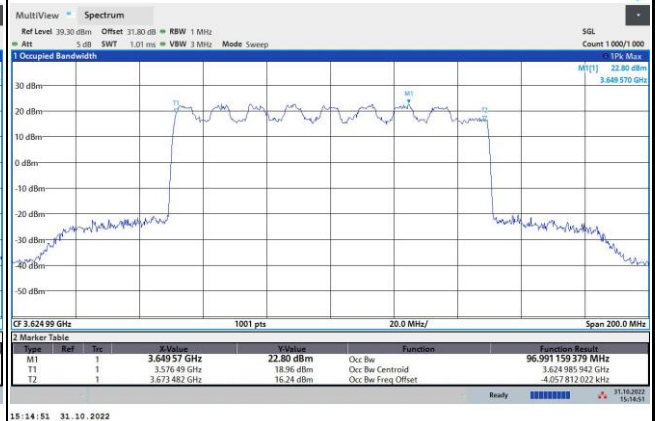

FR1 n48 / 100MHz / Middle Channel / 99%OBW

QPSK

16QAM

64QAM

256QAM

Unwanted Emission (MASK)

FR1 n48 / 10MHz / Lowest Channel / MASK

QPSK