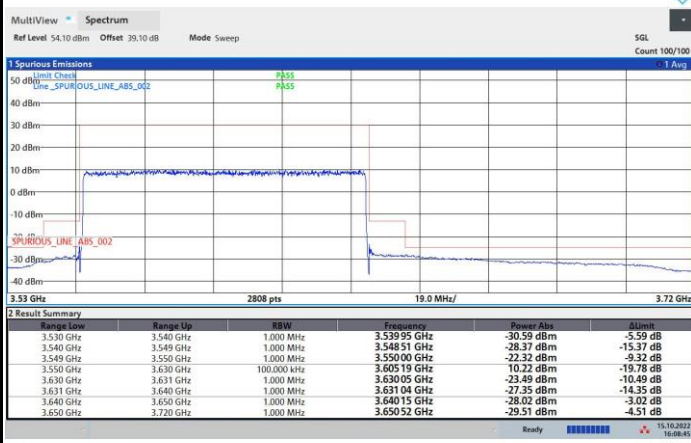

64QAM

256QAM