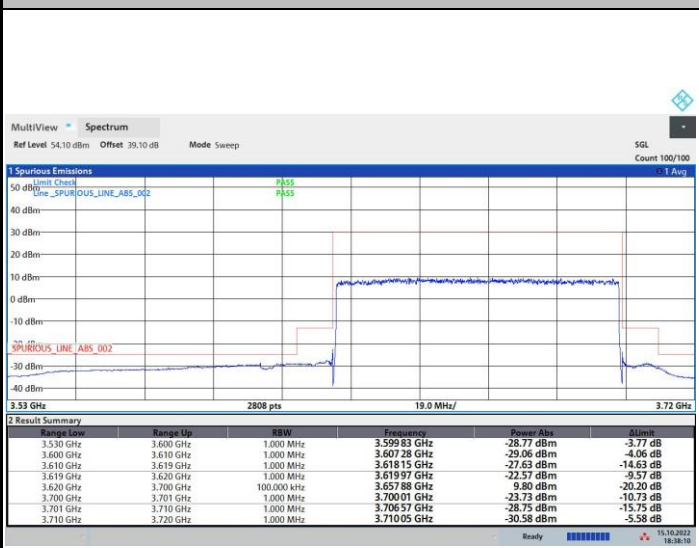

64QAM

256QAM