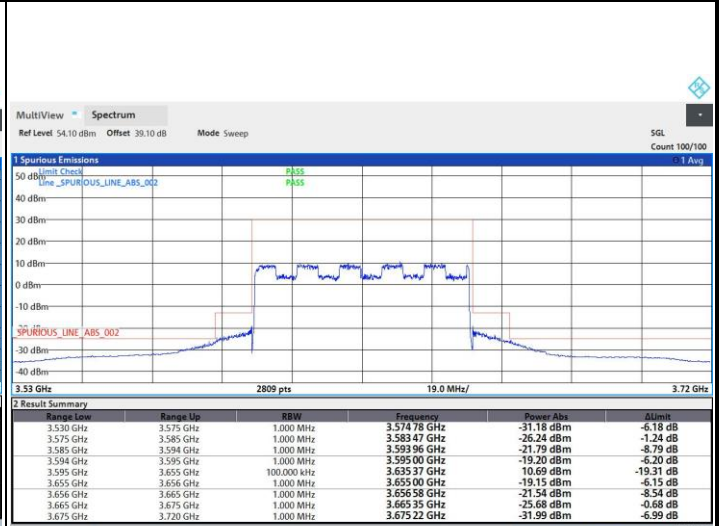

FR1 n48 / 60MHz / Middle Channel / MASK

QPSK

16QAM

07:39:33 19.10.2022

16:42:54 04.11.2022