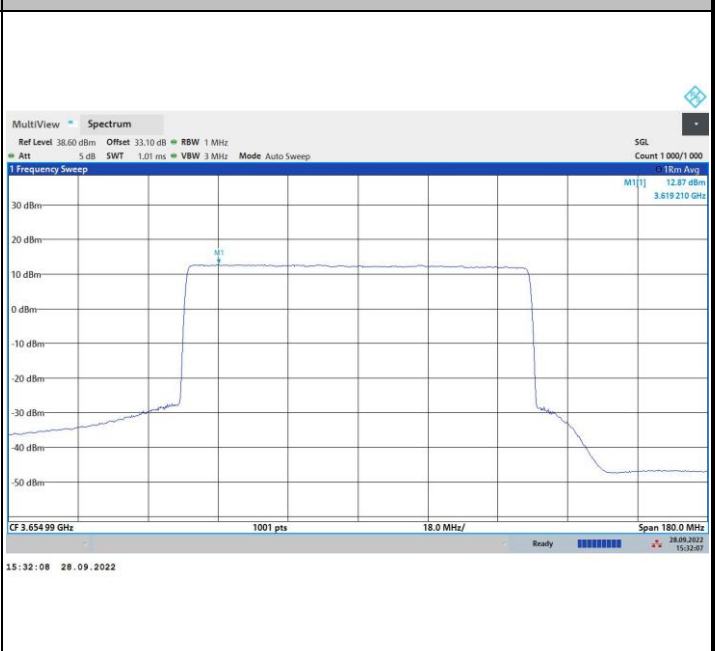

256QAM

FR1 n48 / 90MHz / Highest Channel / PSD

QPSK

16QAM

64QAM

256QAM

FR1 n48 / 100MHz / Lowest Channel / PSD

QPSK