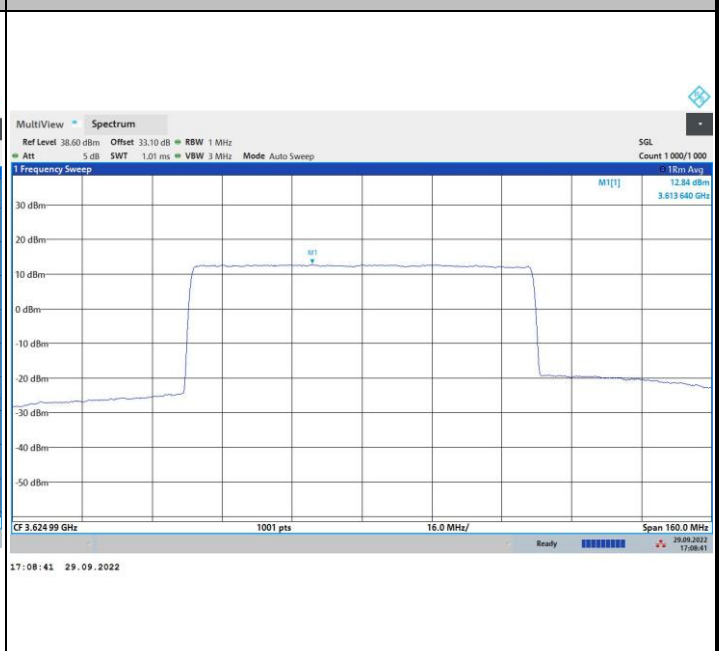

FR1 n48 / 80MHz / Middle Channel / PSD

QPSK

16QAM

64QAM

256QAM