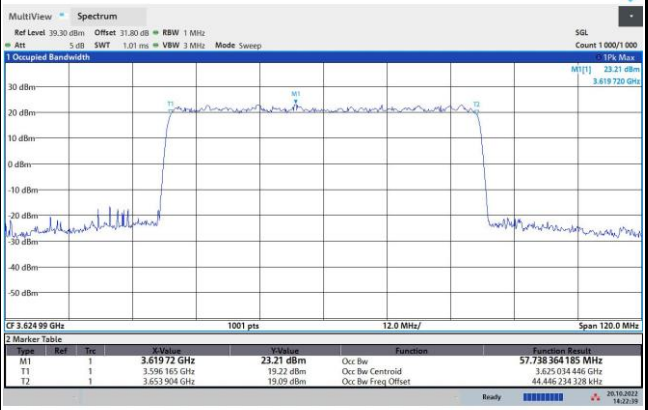

64QAM

256QAM