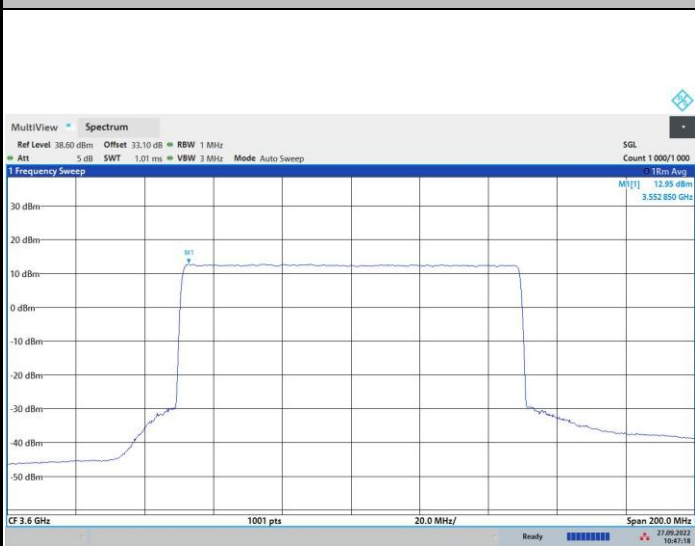

FR1 n48 / 100MHz / Lowest Channel / PSD

QPSK

16QAM

64QAM

256QAM