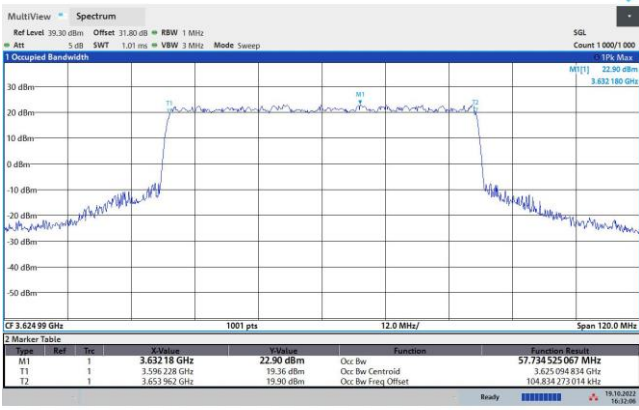

64QAM

256QAM