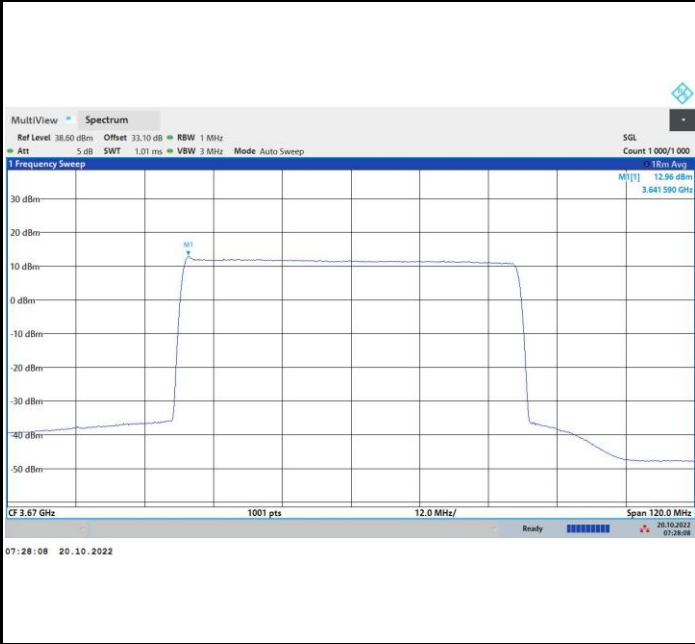

16QAM

64QAM

256QAM

FR1 n48 / 60MHz / Highest Channel / PSD

QPSK

16QAM

64QAM

256QAM