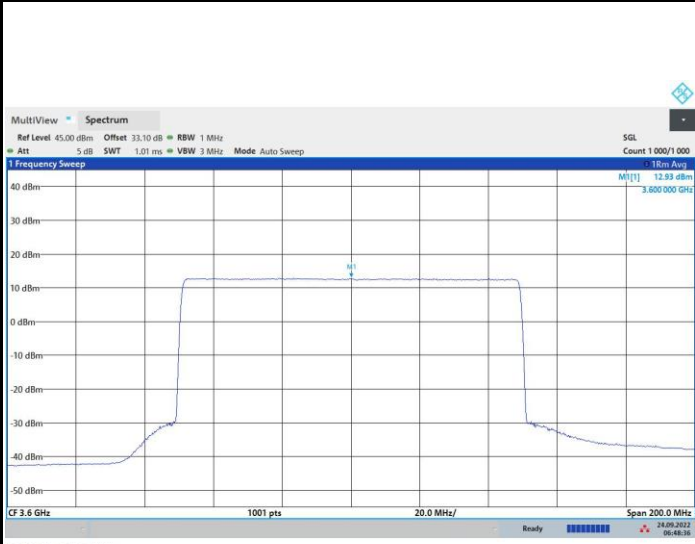

256QAM

FR1 n48 / 90MHz / Highest Channel / PSD

QPSK

16QAM

64QAM

256QAM

FR1 n48 / 100MHz / Lowest Channel / PSD

QPSK