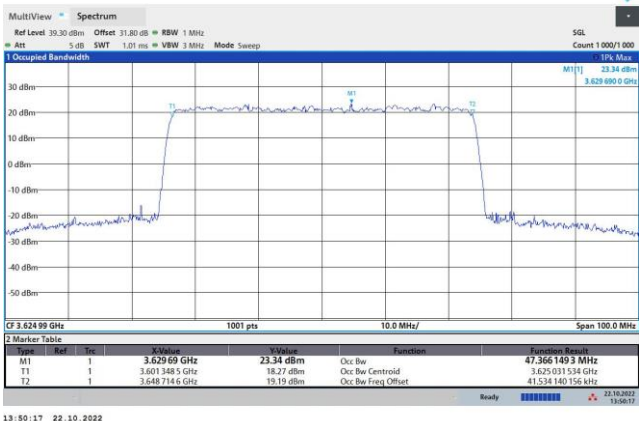

64QAM

256QAM

FR1 n48 / 50MHz / Middle Channel / 99%OBW

QPSK

16QAM

64QAM

256QAM

FR1 n48 / 60MHz / Middle Channel / 99%OBW