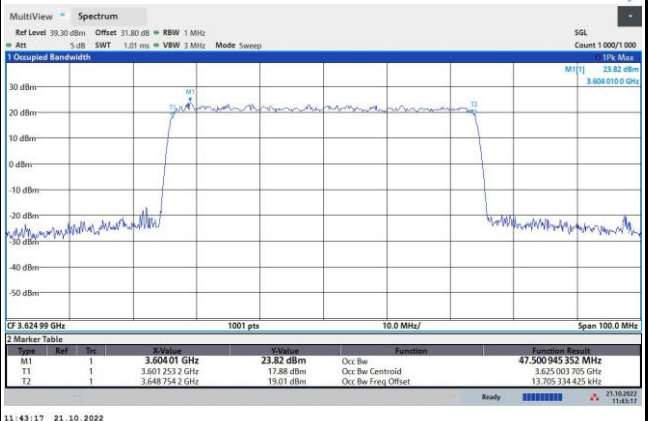

64QAM

256QAM

FR1 n48 / 50MHz / Middle Channel / 99%OBW

QPSK

16QAM

64QAM

256QAM

FR1 n48 / 60MHz / Middle Channel / 99%OBW