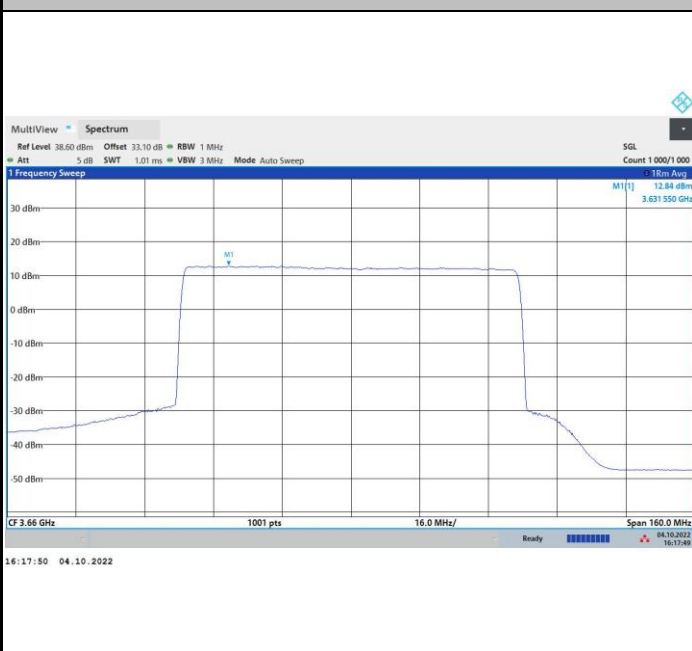

64QAM

256QAM

FR1 n48 / 80MHz / Highest Channel / PSD

QPSK

16QAM

64QAM

256QAM

FR1 n48 / 90MHz / Lowest Channel / PSD