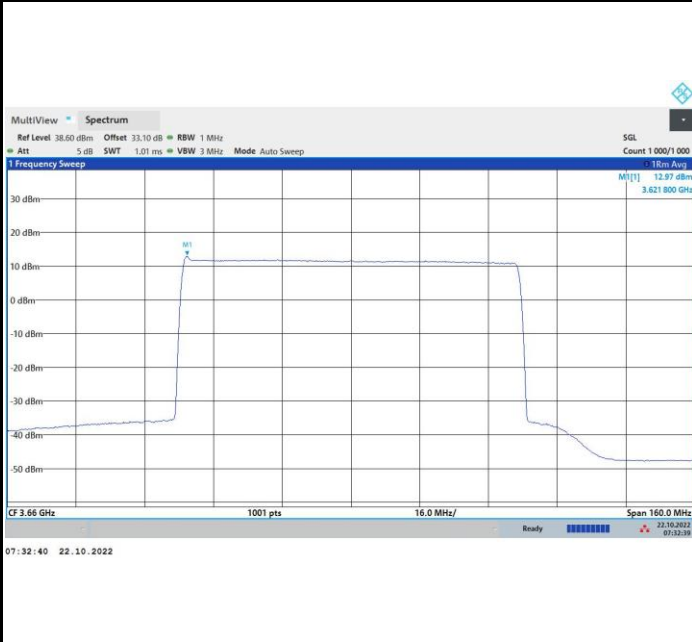

64QAM

256QAM

FR1 n48 / 80MHz / Highest Channel / PSD

QPSK

16QAM

64QAM

256QAM

FR1 n48 / 90MHz / Lowest Channel / PSD