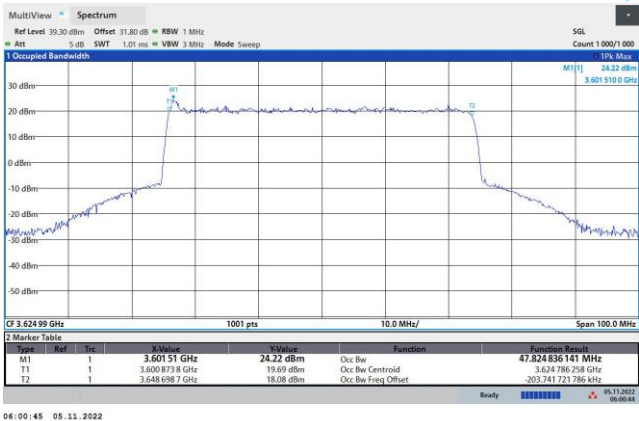

64QAM

256QAM

FR1 n48 / 50MHz / Middle Channel / 99%OBW

QPSK

16QAM

64QAM

256QAM

FR1 n48 / 60MHz / Middle Channel / 99%OBW