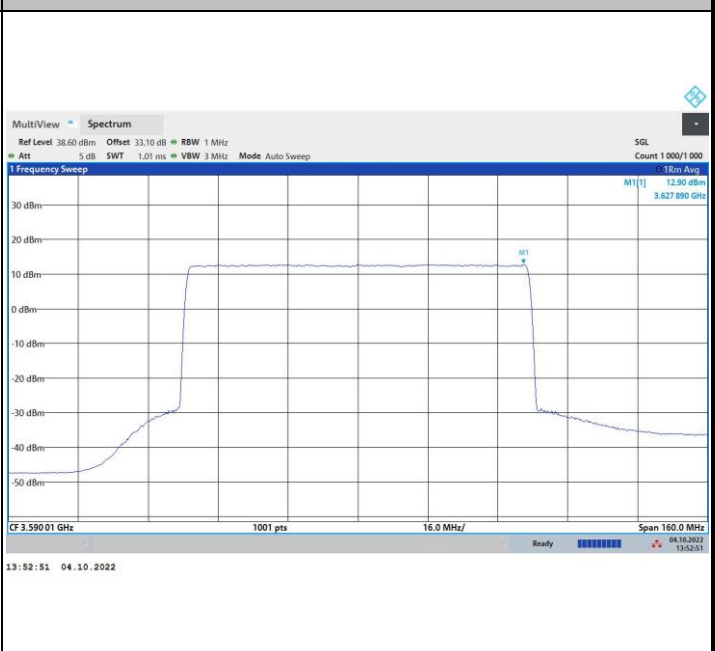

FR1 n48 / 80MHz / Lowest Channel / PSD

QPSK

16QAM

64QAM

256QAM

FR1 n48 / 80MHz / Middle Channel / PSD

QPSK

16QAM