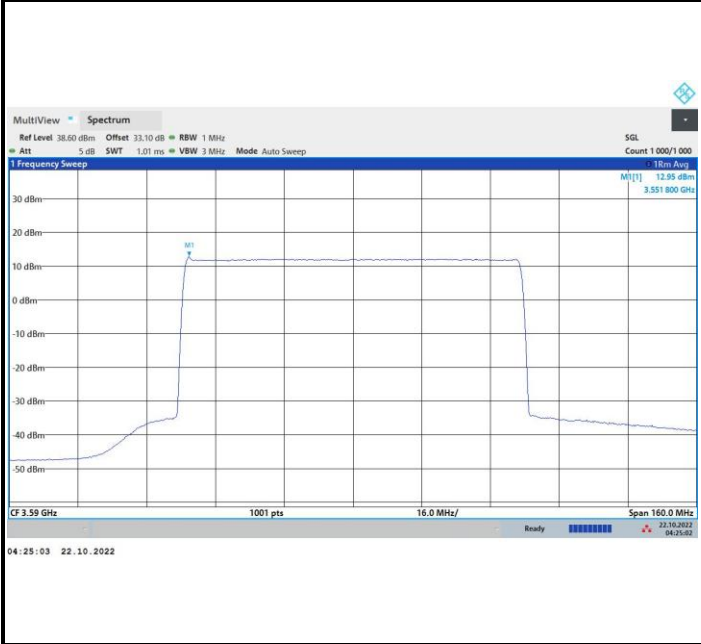

FR1 n48 / 80MHz / Lowest Channel / PSD

QPSK