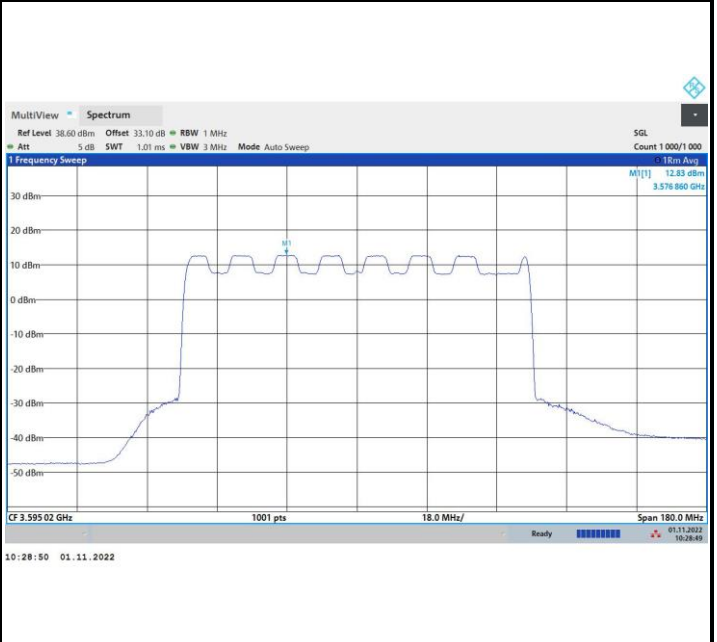

FR1 n48 / 90MHz / Lowest Channel / PSD

QPSK

16QAM

64QAM

256QAM