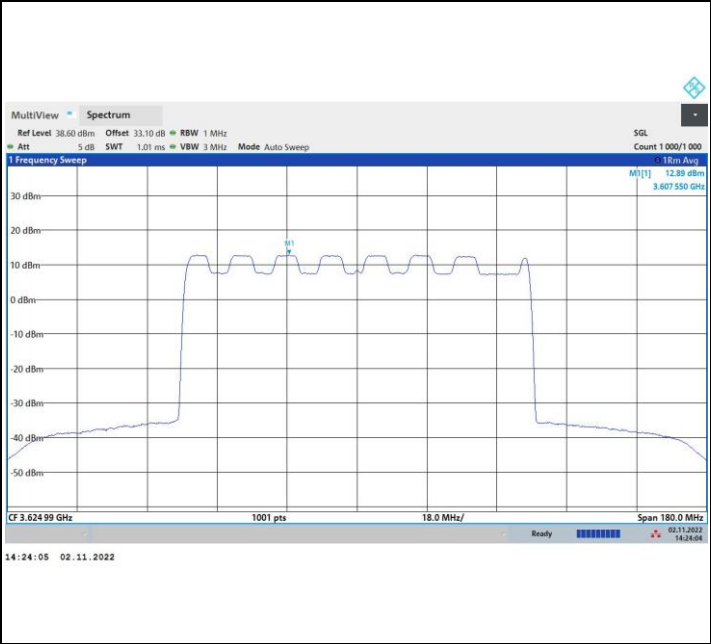

FR1 n48 / 90MHz / Middle Channel / PSD

QPSK

16QAM

64QAM

256QAM