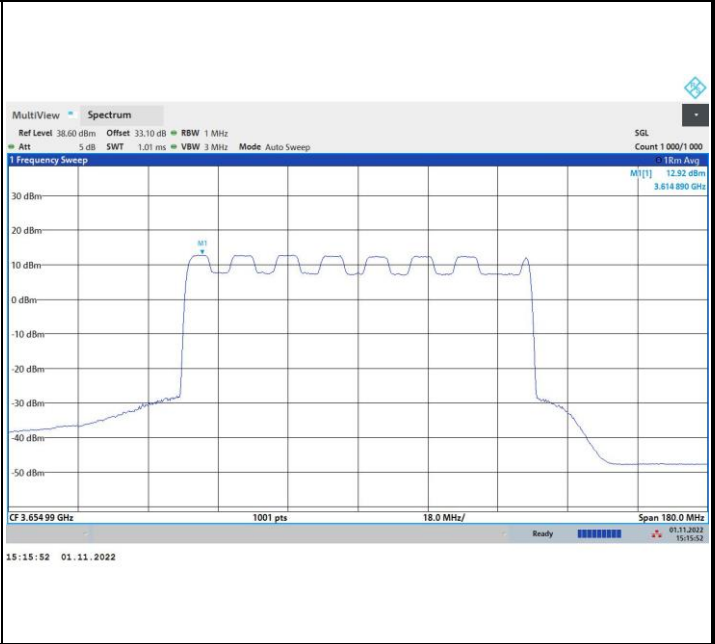

256QAM

FR1 n48 / 90MHz / Highest Channel / PSD

QPSK

16QAM

64QAM

256QAM

FR1 n48 / 100MHz / Lowest Channel / PSD

QPSK