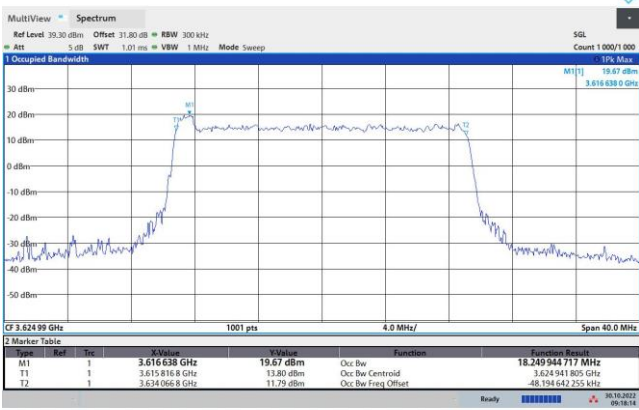

FR1 n48 / 20MHz / Middle Channel / 99%OBW

QPSK

16QAM

64QAM

256QAM

FR1 n48 / 40MHz / Middle Channel / 99%OBW

QPSK

16QAM