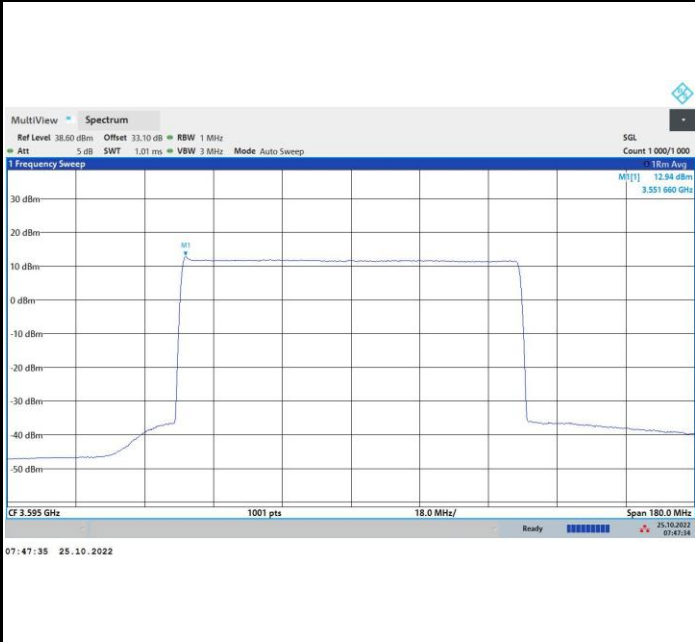

FR1 n48 / 90MHz / Lowest Channel / PSD

QPSK