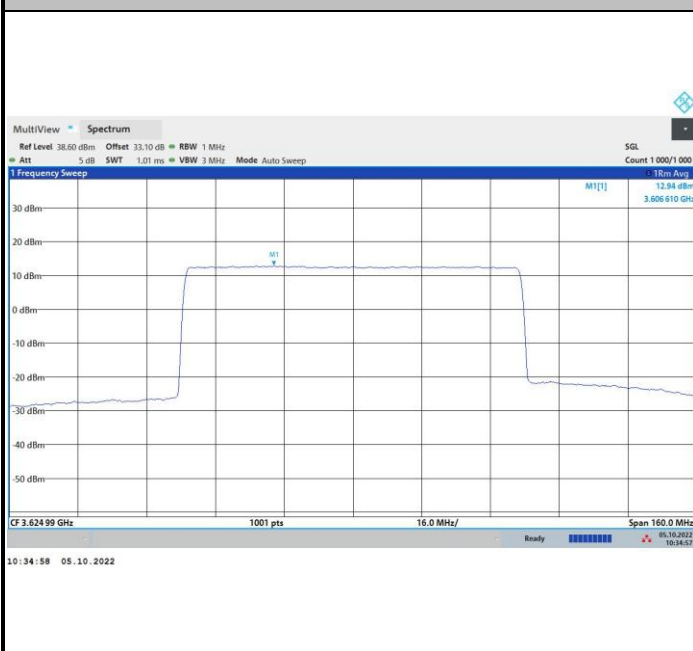

FR1 n48 / 80MHz / Middle Channel / PSD

QPSK

16QAM

64QAM

256QAM