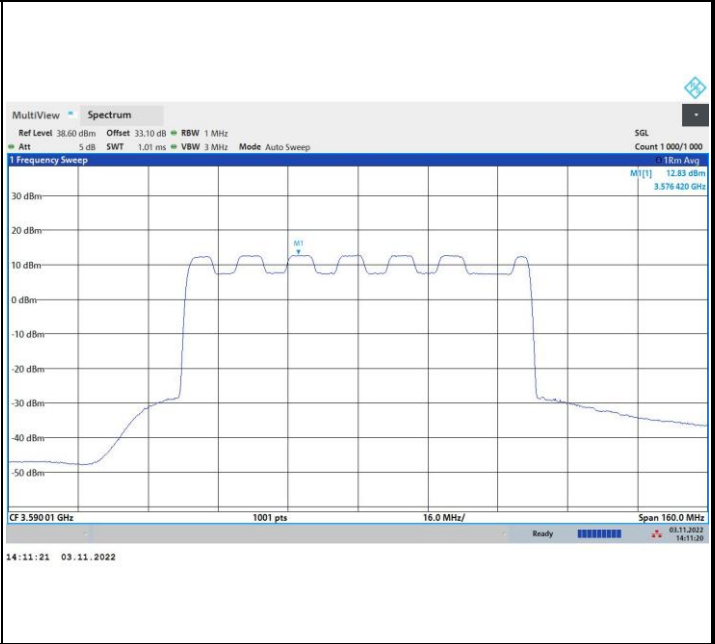

FR1 n48 / 80MHz / Lowest Channel / PSD

QPSK

16QAM

64QAM

256QAM