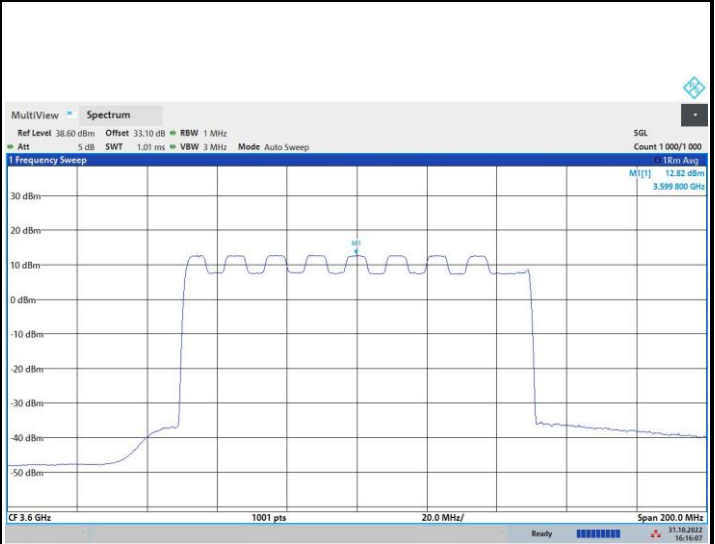

FR1 n48 / 100MHz / Lowest Channel / PSD

QPSK

16QAM

64QAM

256QAM