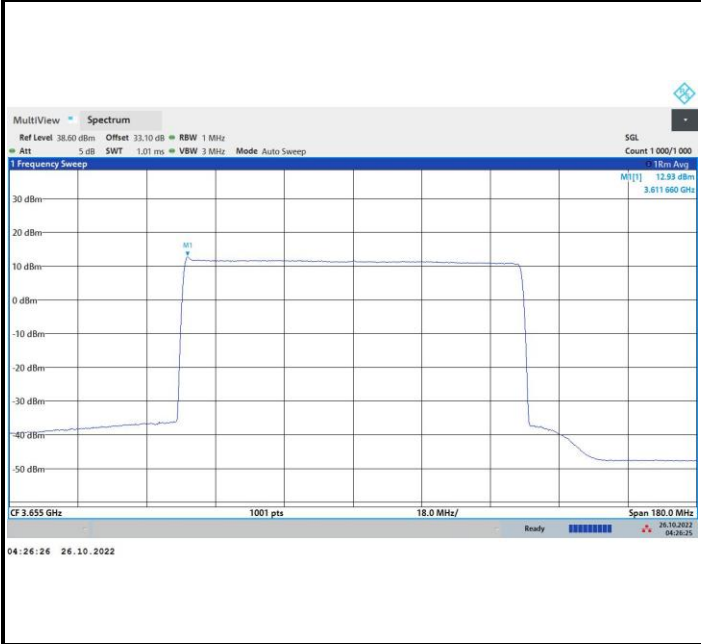

256QAM

FR1 n48 / 90MHz / Highest Channel / PSD

QPSK

16QAM

64QAM

256QAM

FR1 n48 / 100MHz / Lowest Channel / PSD

QPSK