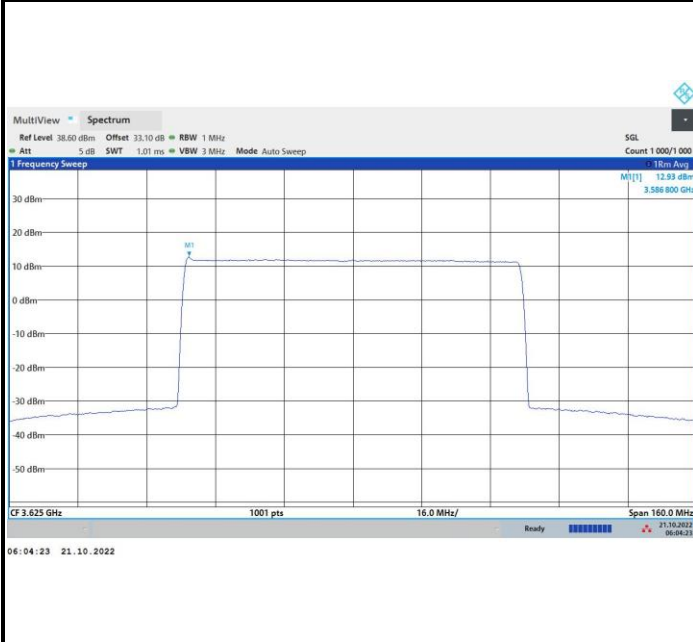

FR1 n48 / 80MHz / Lowest Channel / PSD

QPSK

16QAM

64QAM

256QAM

FR1 n48 / 80MHz / Middle Channel / PSD

QPSK

16QAM