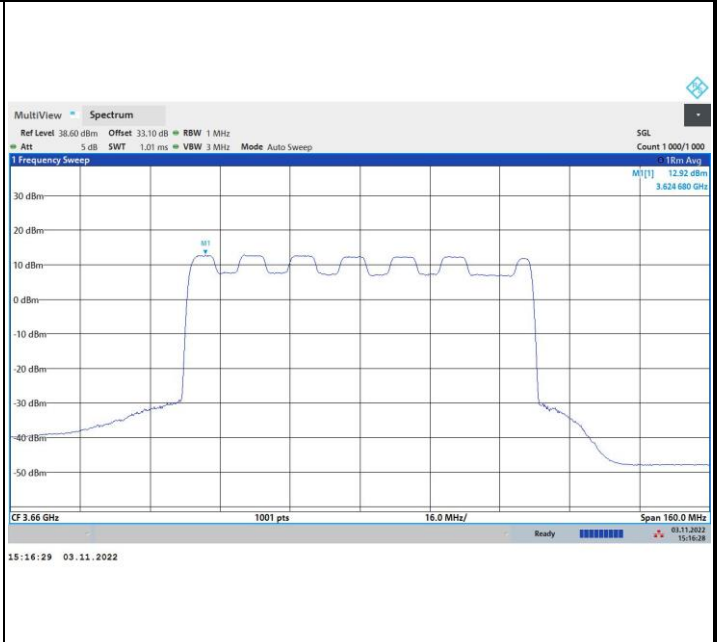

64QAM

256QAM

FR1 n48 / 80MHz / Highest Channel / PSD

QPSK

16QAM

64QAM

256QAM

FR1 n48 / 90MHz / Lowest Channel / PSD