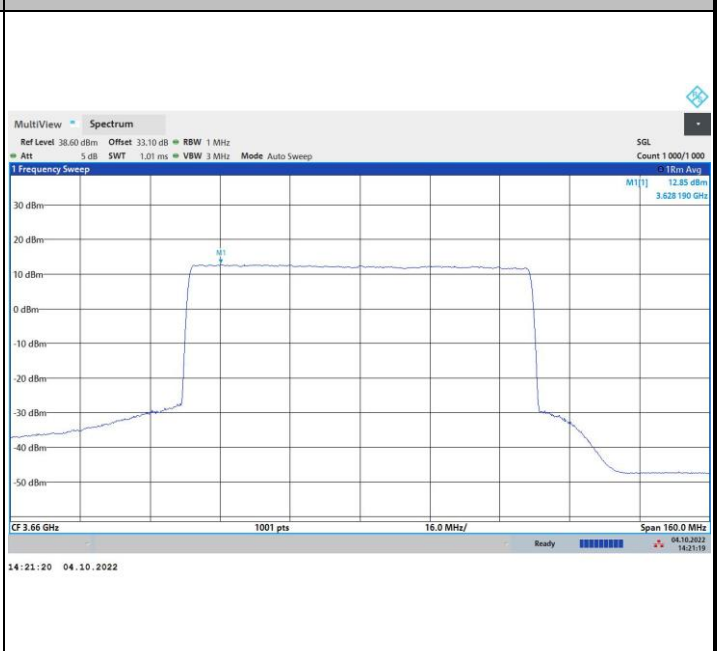

64QAM

256QAM

FR1 n48 / 80MHz / Highest Channel / PSD

QPSK

16QAM

64QAM

256QAM

FR1 n48 / 90MHz / Lowest Channel / PSD