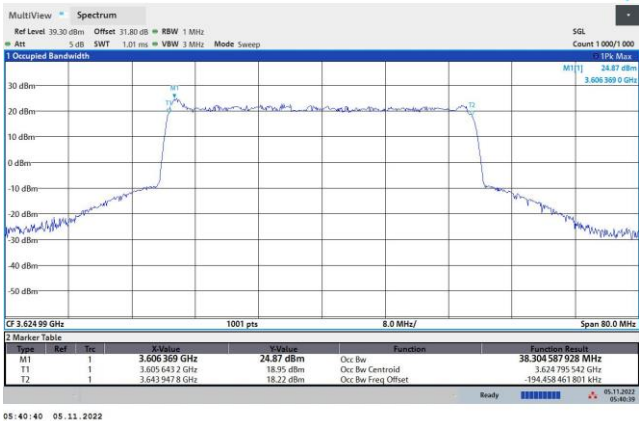

FR1 n48 / 20MHz / Middle Channel / 99%OBW

QPSK

16QAM

64QAM

256QAM

FR1 n48 / 40MHz / Middle Channel / 99%OBW

QPSK

16QAM