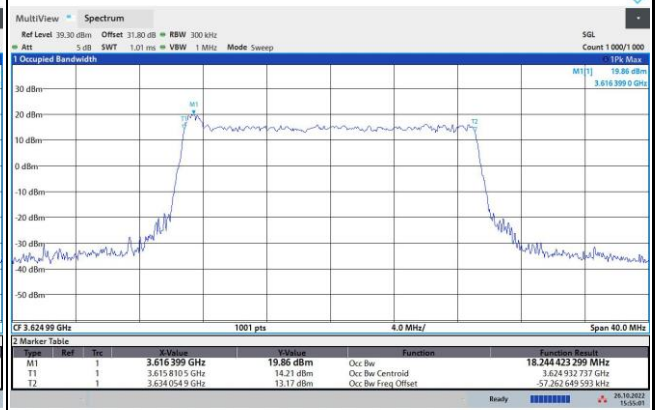

FR1 n48 / 20MHz / Middle Channel / 99%OBW

QPSK

16QAM

64QAM

256QAM

FR1 n48 / 40MHz / Middle Channel / 99%OBW

QPSK

16QAM