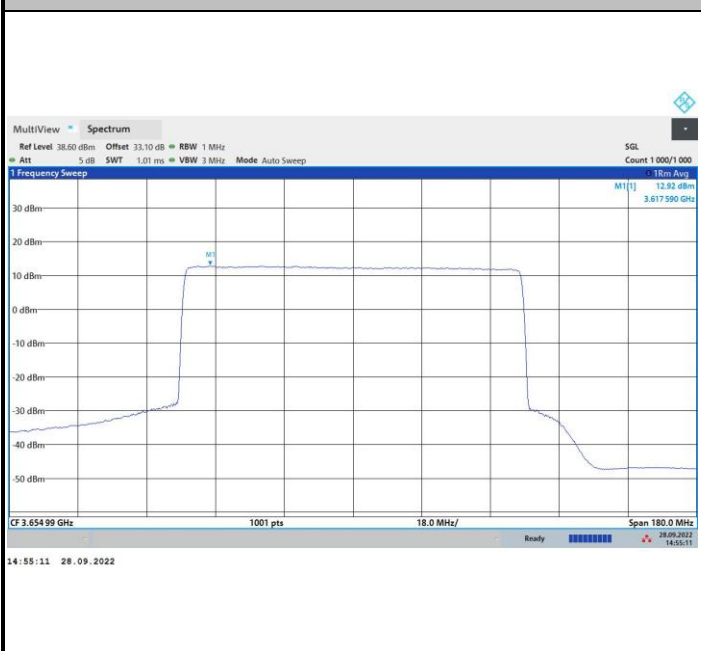

256QAM

FR1 n48 / 90MHz / Highest Channel / PSD

QPSK

16QAM

64QAM

256QAM

FR1 n48 / 100MHz / Lowest Channel / PSD

QPSK