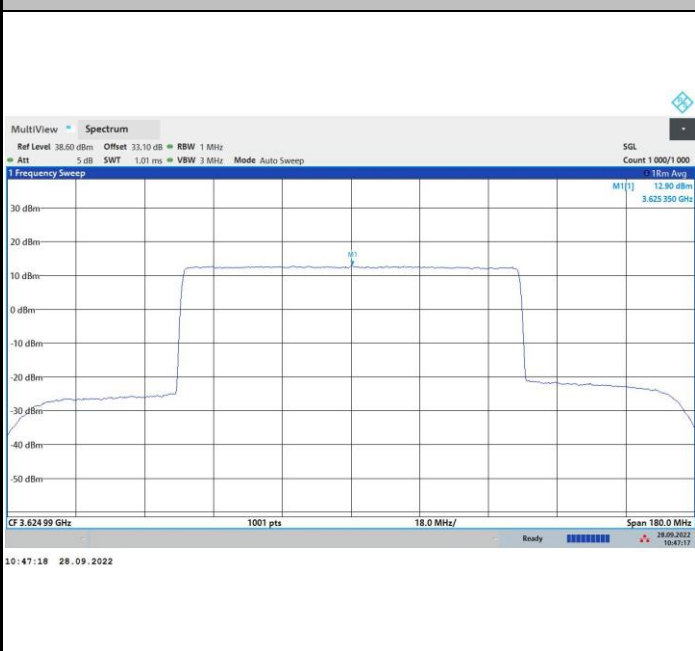

256QAM

FR1 n48 / 90MHz / Highest Channel / PSD

QPSK

16QAM

64QAM

256QAM

FR1 n48 / 100MHz / Lowest Channel / PSD

QPSK