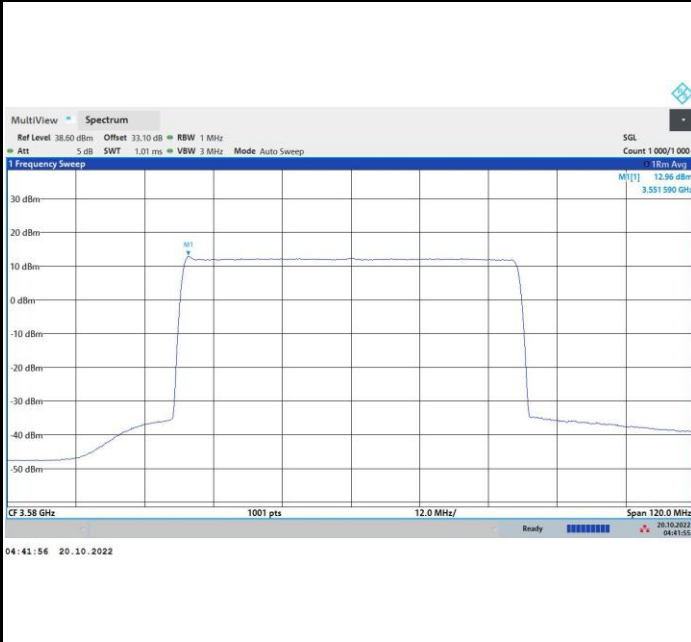

FR1 n48 / 60MHz / Lowest Channel / PSD

QPSK