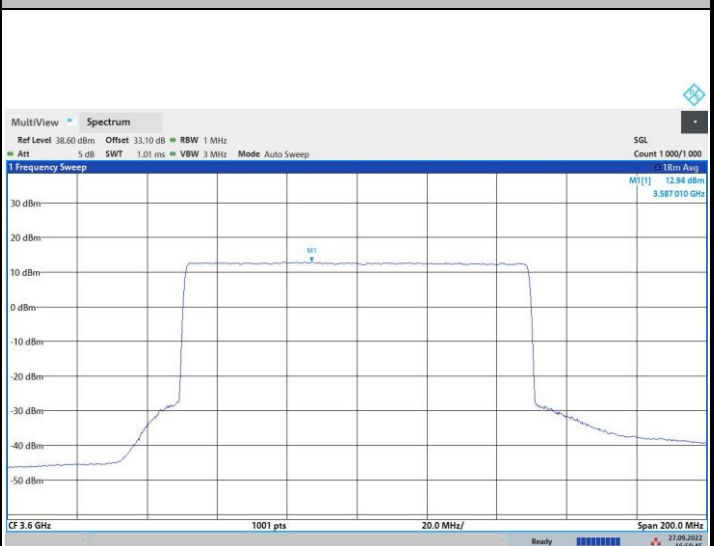

FR1 n48 / 100MHz / Lowest Channel / PSD

QPSK

16QAM

64QAM

256QAM