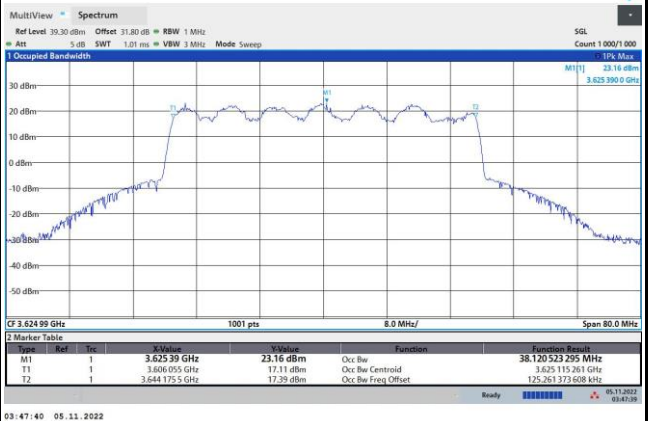

FR1 n48 / 20MHz / Middle Channel / 99%OBW

QPSK

16QAM

64QAM

256QAM

FR1 n48 / 40MHz / Middle Channel / 99%OBW

QPSK

16QAM