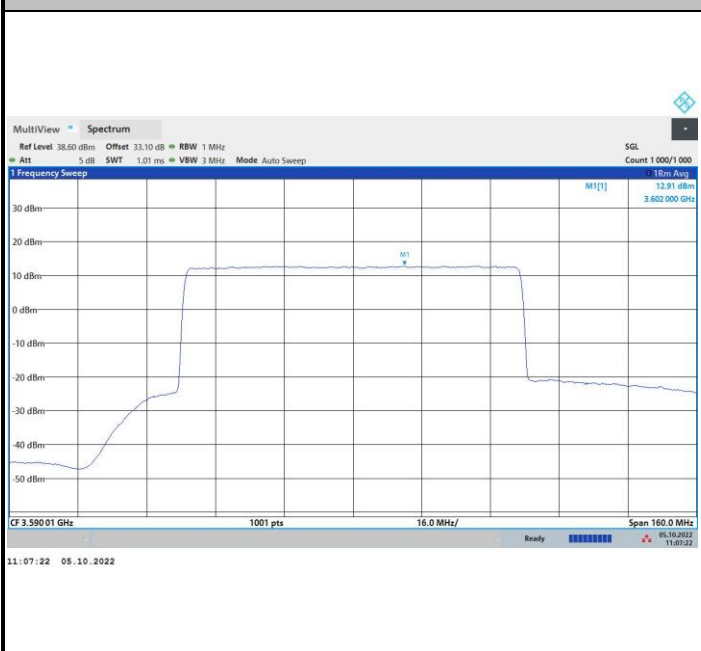

FR1 n48 / 80MHz / Lowest Channel / PSD

QPSK

16QAM

64QAM

256QAM

FR1 n48 / 80MHz / Middle Channel / PSD

QPSK

16QAM