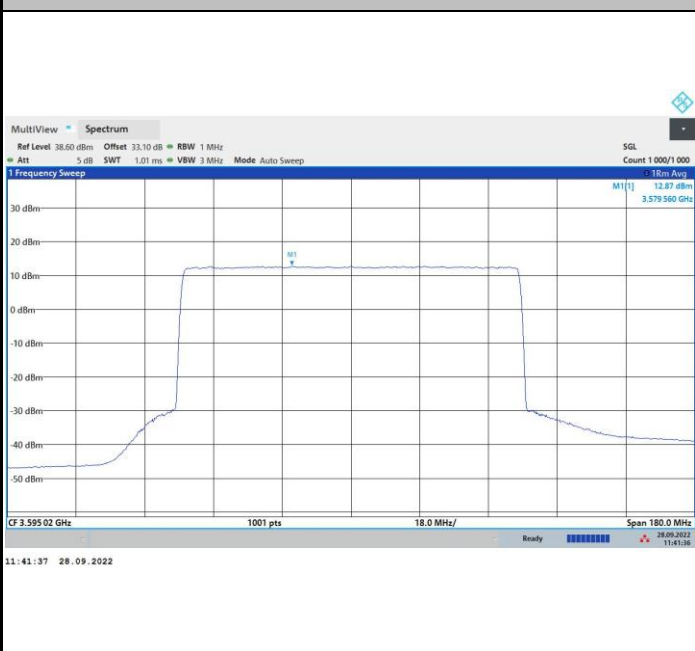

FR1 n48 / 90MHz / Lowest Channel / PSD

QPSK

16QAM

64QAM

256QAM