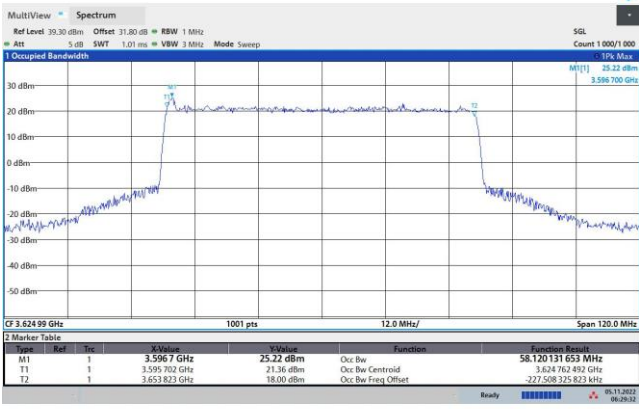

FR1 n48 / 60MHz / Middle Channel / 99%OBW

QPSK

16QAM