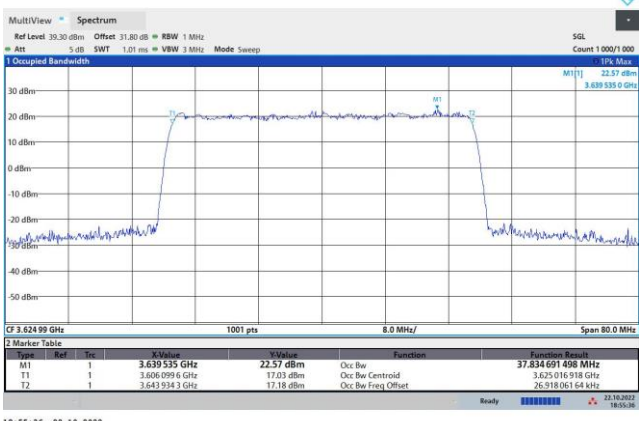

64QAM

256QAM