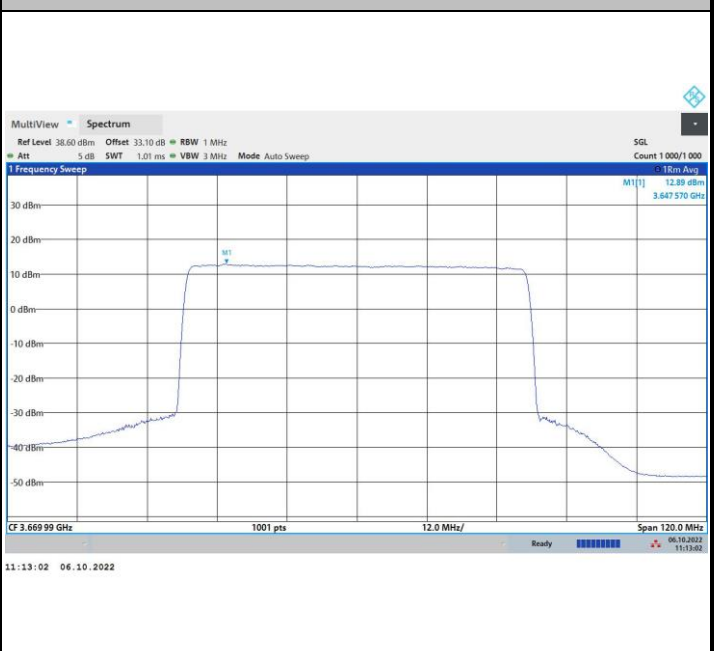

16QAM

64QAM

256QAM

FR1 n48 / 60MHz / Highest Channel / PSD

QPSK

16QAM

64QAM

256QAM