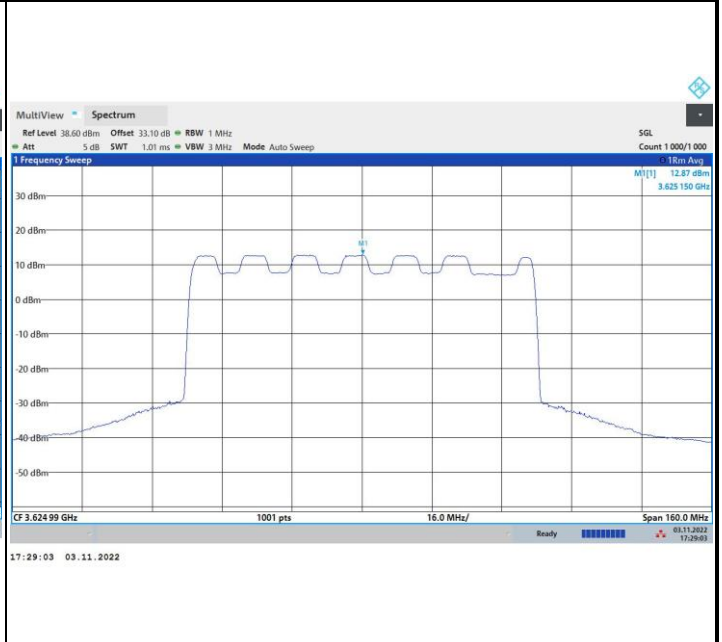

FR1 n48 / 80MHz / Lowest Channel / PSD

QPSK

16QAM

64QAM

256QAM

FR1 n48 / 80MHz / Middle Channel / PSD

QPSK

16QAM