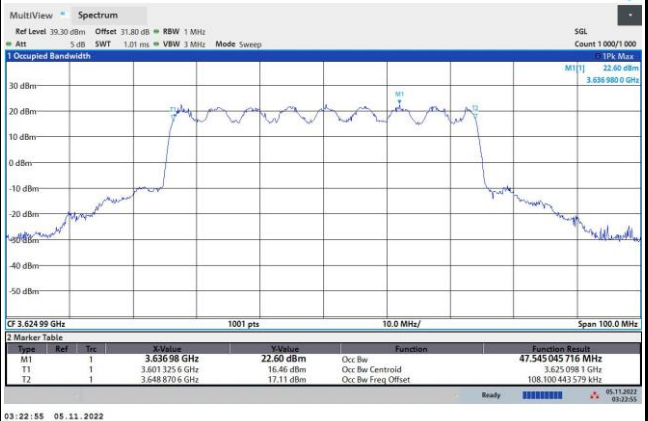

64QAM

256QAM

FR1 n48 / 50MHz / Middle Channel / 99%OBW

QPSK

16QAM

64QAM

256QAM

FR1 n48 / 60MHz / Middle Channel / 99%OBW