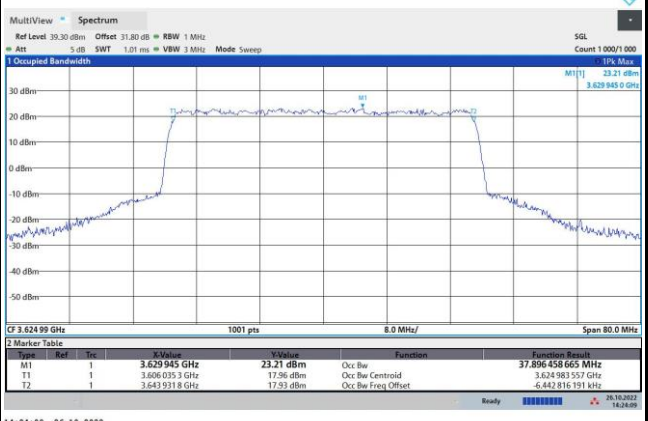

64QAM

256QAM