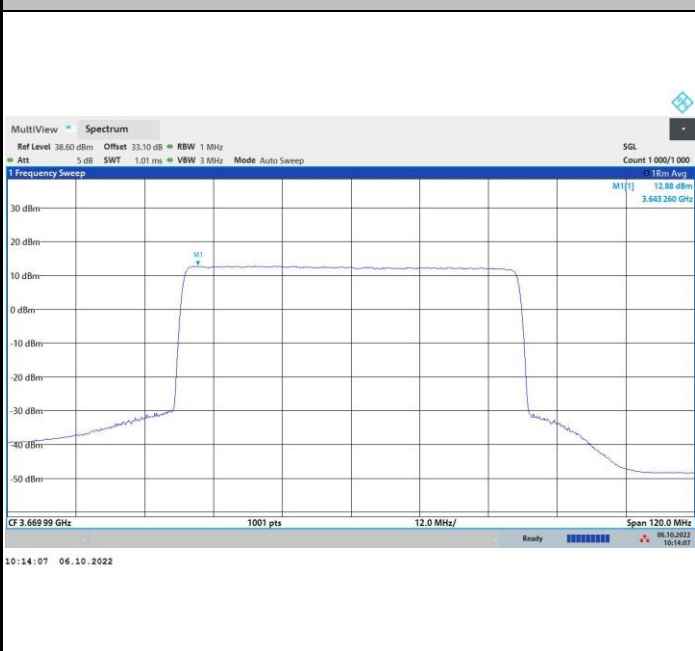

16QAM

64QAM

256QAM

FR1 n48 / 60MHz / Highest Channel / PSD

QPSK

16QAM

64QAM

256QAM