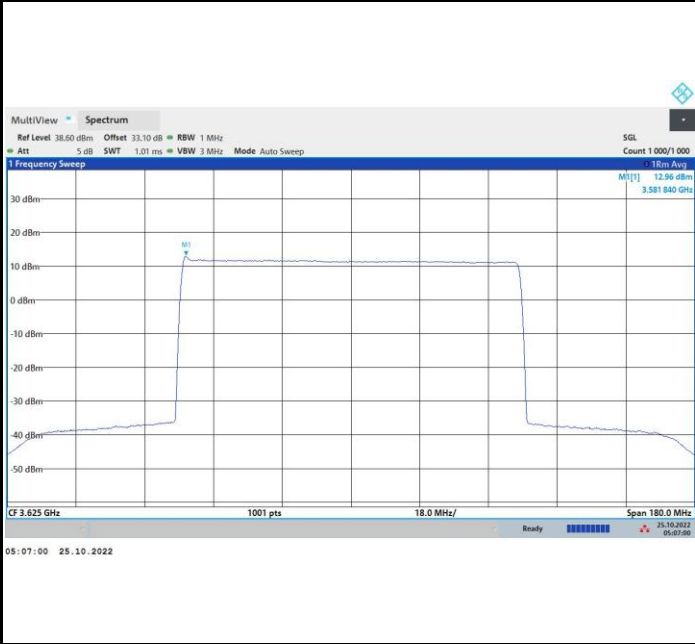

FR1 n48 / 90MHz / Middle Channel / PSD

QPSK