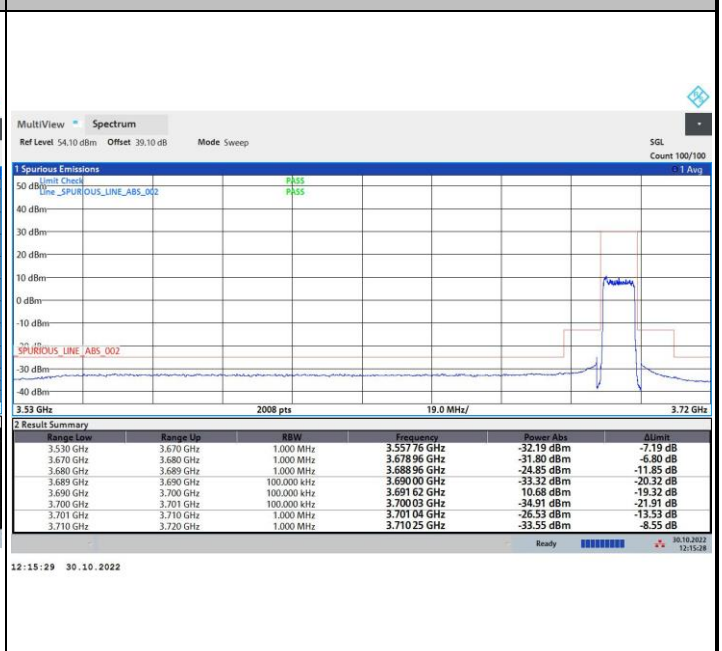

64QAM

256QAM