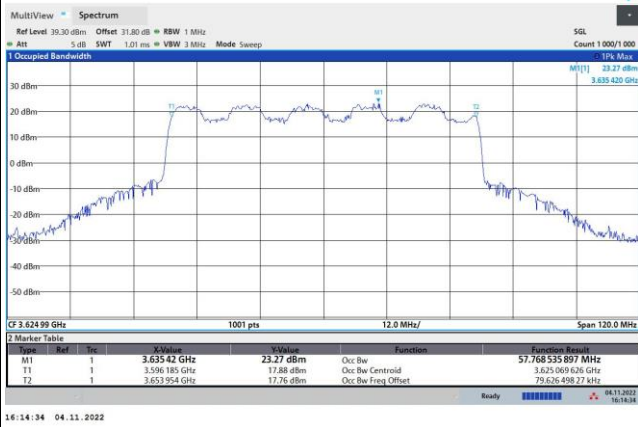

FR1 n48 / 60MHz / Middle Channel / 99%OBW

QPSK

16QAM