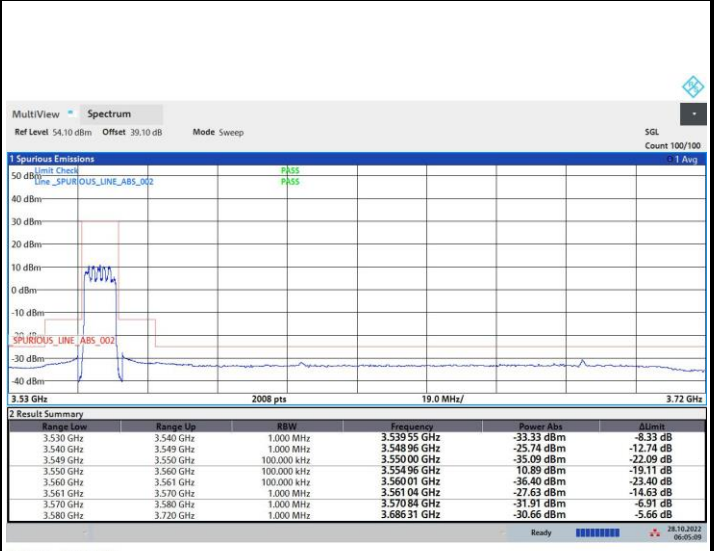

16QAM

64QAM

256QAM

Unwanted Emission (MASK)

FR1 n48 / 10MHz / Lowest Channel / MASK

QPSK

16QAM

64QAM