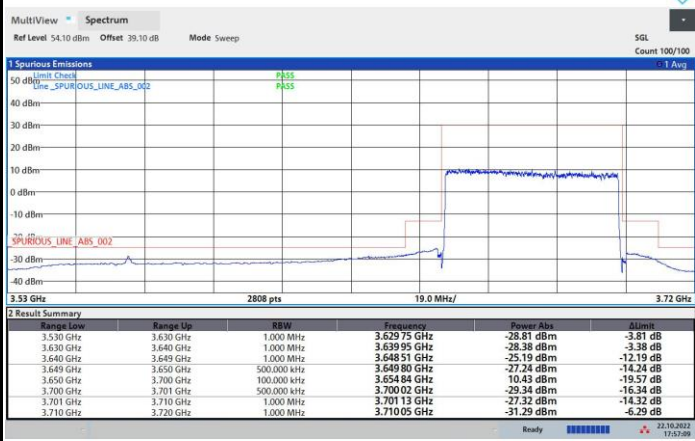

64QAM

256QAM