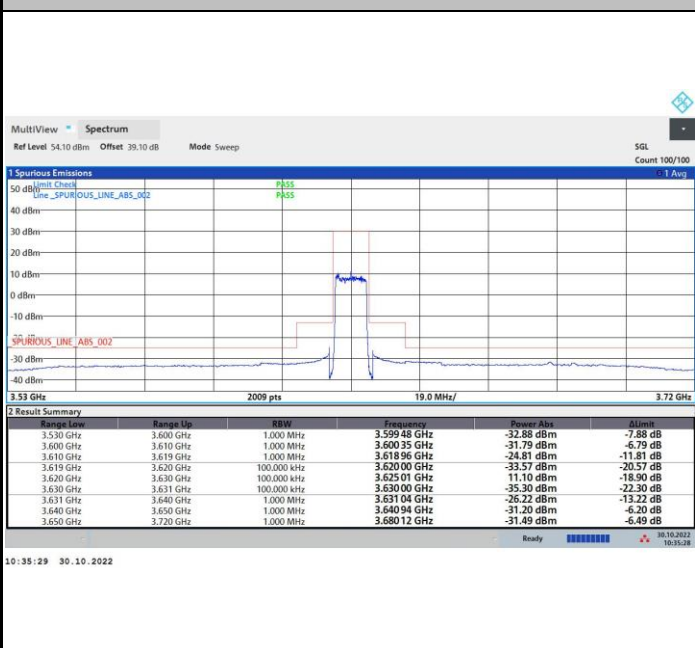

256QAM

FR1 n48 / 10MHz / Middle Channel / MASK

QPSK

16QAM

64QAM

256QAM

FR1 n48 / 10MHz / Highest Channel / MASK

QPSK