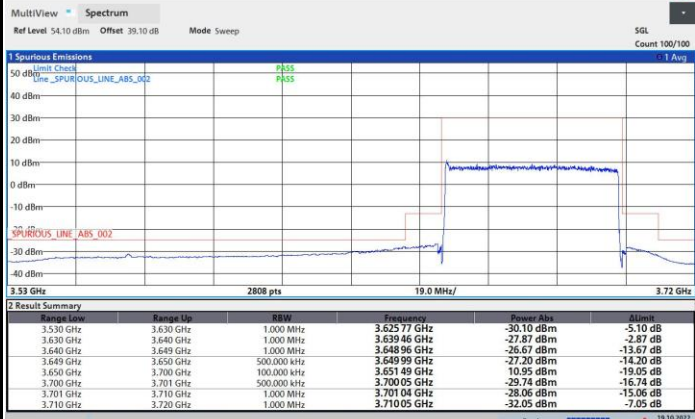

FR1 n48 / 50MHz / Highest Channel / MASK

QPSK

16QAM