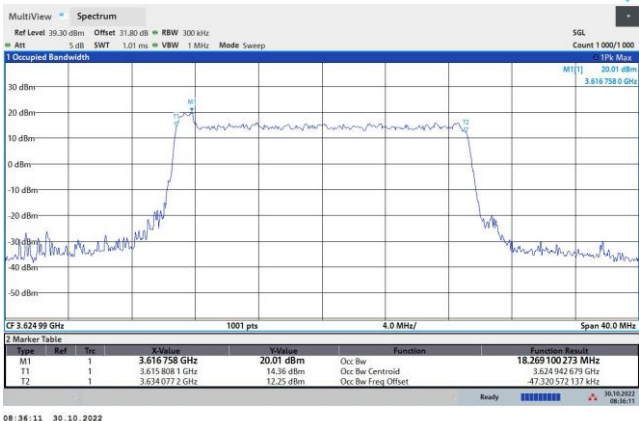

FR1 n48 / 20MHz / Middle Channel / 99%OBW

QPSK

16QAM

64QAM

256QAM

FR1 n48 / 40MHz / Middle Channel / 99%OBW

QPSK

16QAM