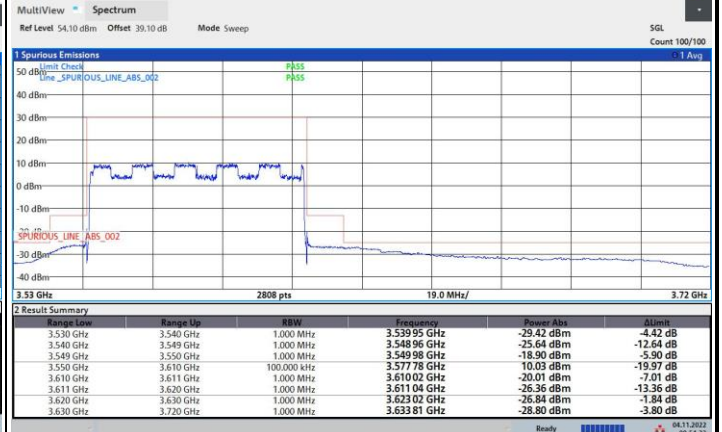

QPSK

16QAM

64QAM

256QAM

FR1 n48 / 60MHz / Lowest Channel / MASK

QPSK

16QAM

64QAM