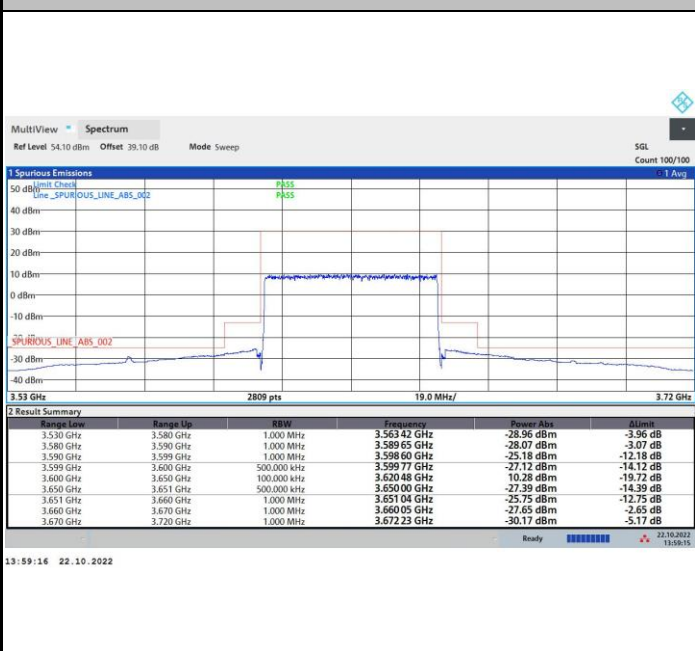

64QAM

256QAM

FR1 n48 / 50MHz / Middle Channel / MASK

QPSK

16QAM

64QAM

256QAM

FR1 n48 / 50MHz / Highest Channel / MASK