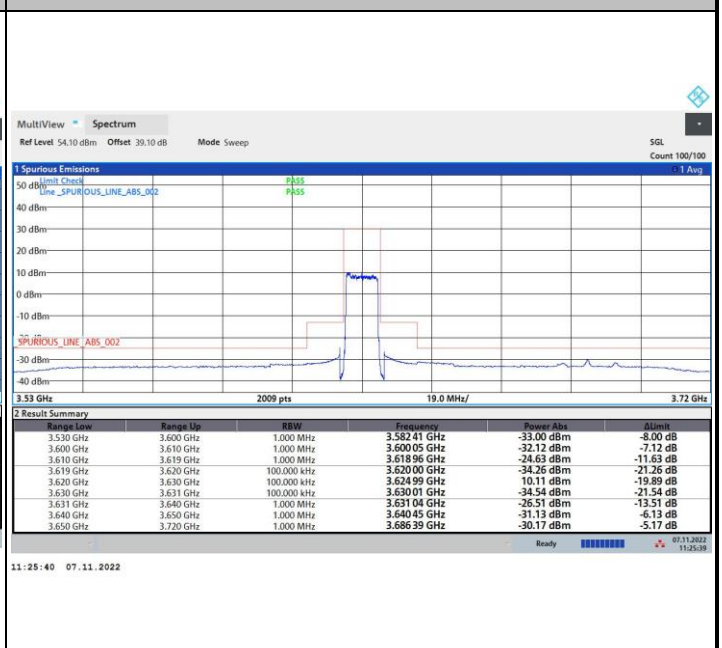

256QAM

FR1 n48 / 10MHz / Middle Channel / MASK

QPSK

16QAM

64QAM

256QAM

FR1 n48 / 10MHz / Highest Channel / MASK

QPSK