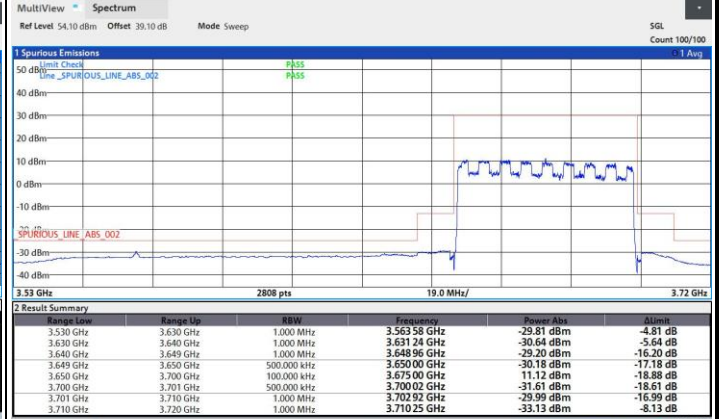

FR1 n48 / 50MHz / Highest Channel / MASK

QPSK

16QAM