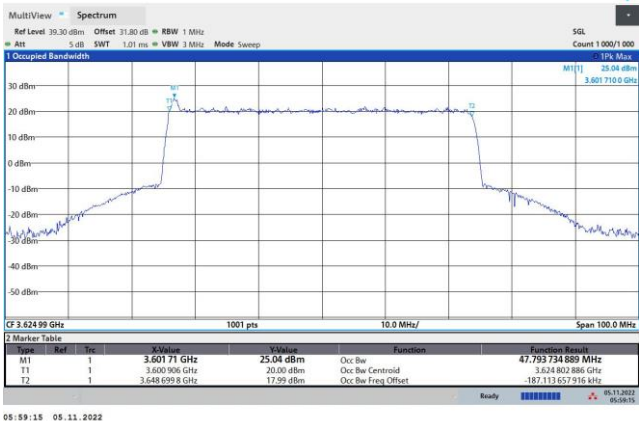

64QAM

256QAM

FR1 n48 / 50MHz / Middle Channel / 99%OBW

QPSK

16QAM

64QAM

256QAM

FR1 n48 / 60MHz / Middle Channel / 99%OBW