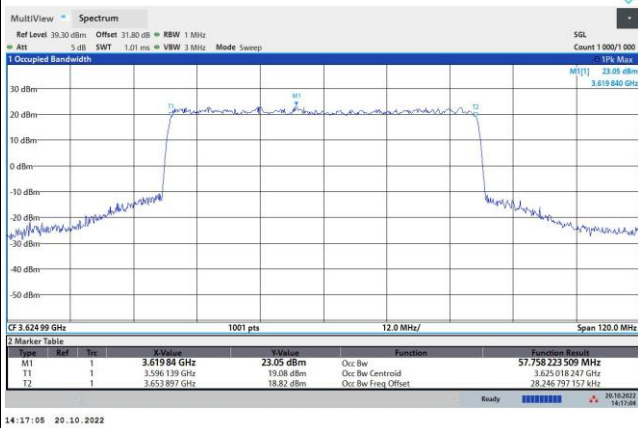

64QAM

256QAM