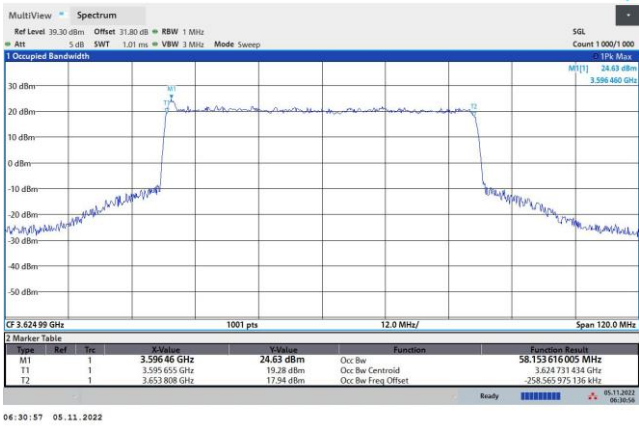

FR1 n48 / 60MHz / Middle Channel / 99%OBW

QPSK

16QAM