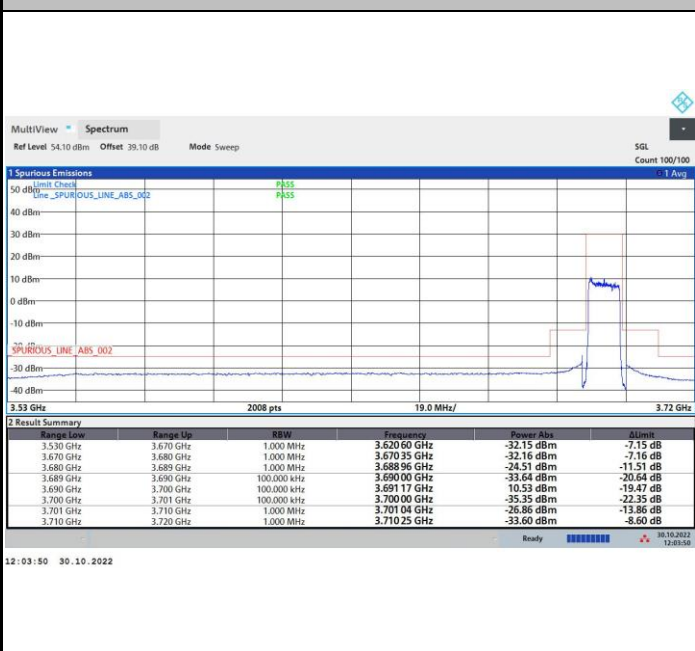

64QAM

256QAM