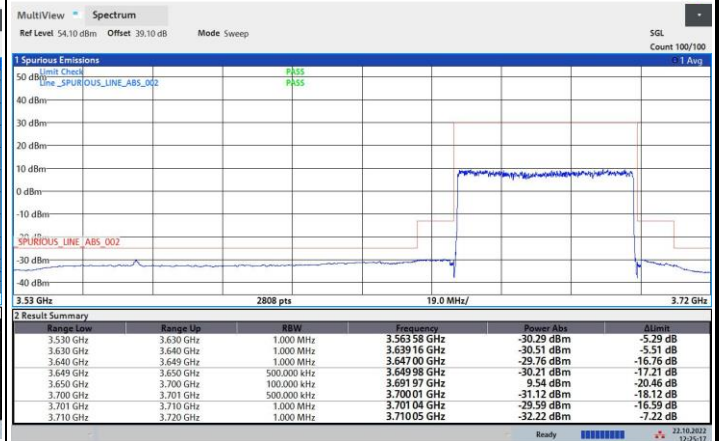

64QAM

256QAM