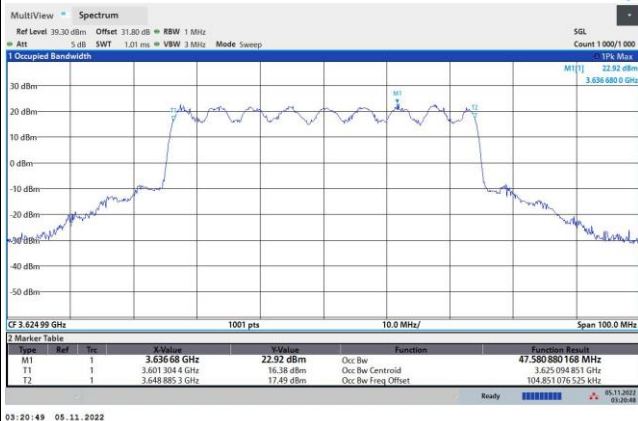

64QAM

256QAM

FR1 n48 / 50MHz / Middle Channel / 99%OBW

QPSK

16QAM

64QAM

256QAM

FR1 n48 / 60MHz / Middle Channel / 99%OBW