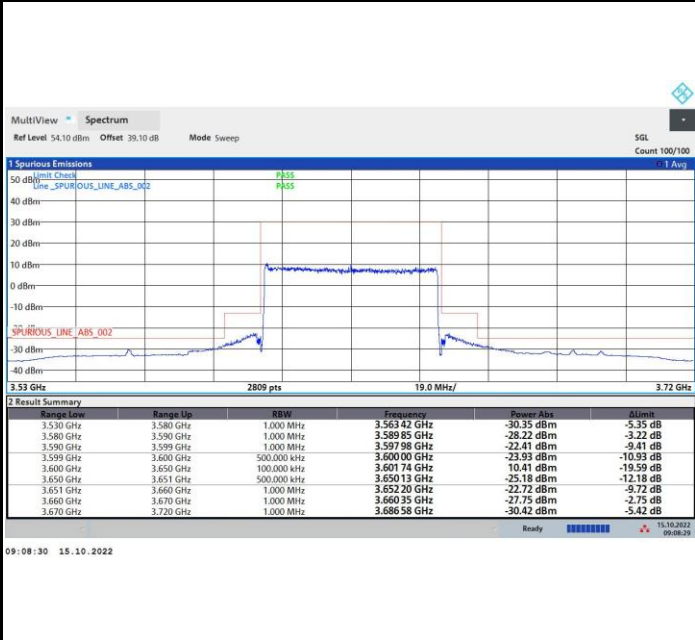

64QAM

256QAM

FR1 n48 / 50MHz / Middle Channel / MASK

QPSK

16QAM

64QAM

256QAM

FR1 n48 / 50MHz / Highest Channel / MASK