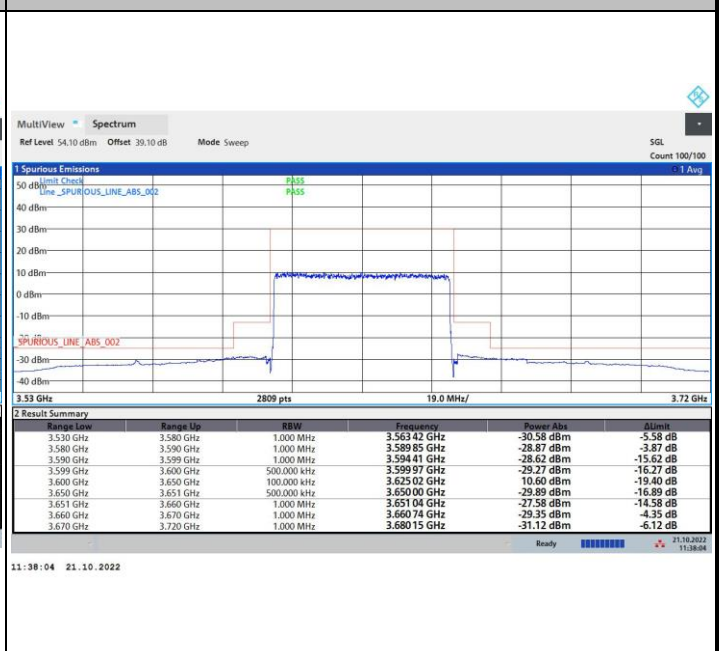

64QAM

256QAM

FR1 n48 / 50MHz / Middle Channel / MASK

QPSK

16QAM

64QAM

256QAM

FR1 n48 / 50MHz / Highest Channel / MASK