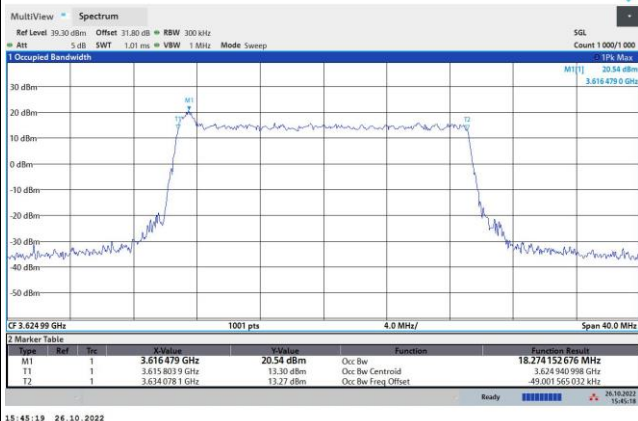

FR1 n48 / 20MHz / Middle Channel / 99%OBW

QPSK

16QAM

64QAM

256QAM

FR1 n48 / 40MHz / Middle Channel / 99%OBW

QPSK

16QAM