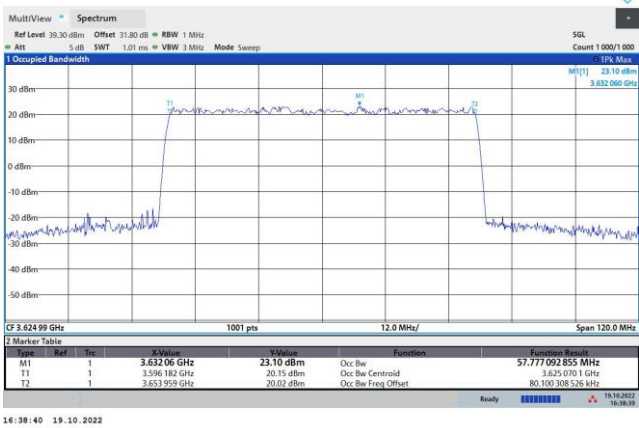

64QAM

256QAM