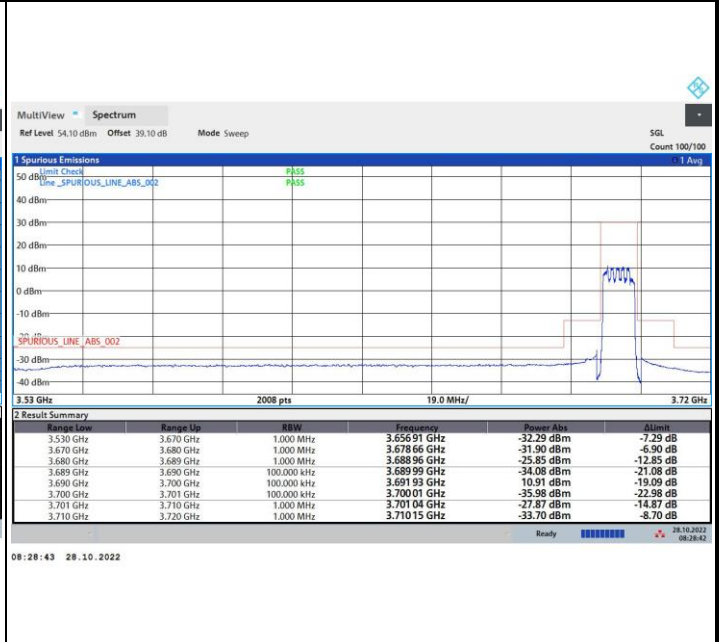

FR1 n48 / 10MHz / Highest Channel / MASK

QPSK

16QAM