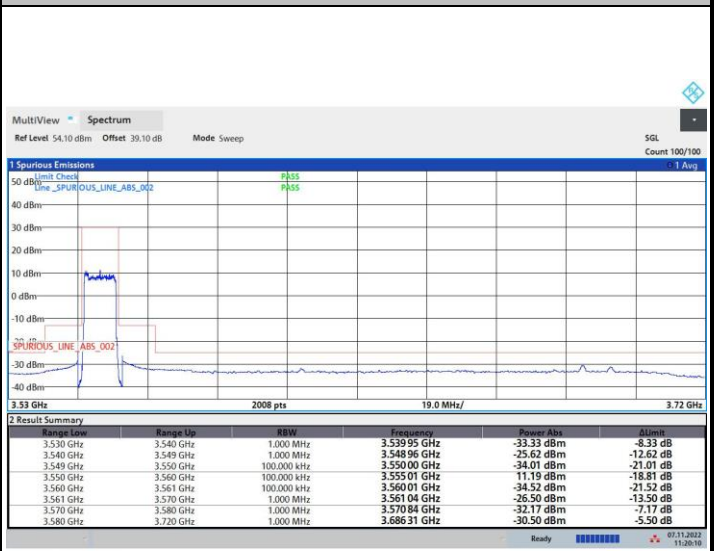

64QAM

256QAM