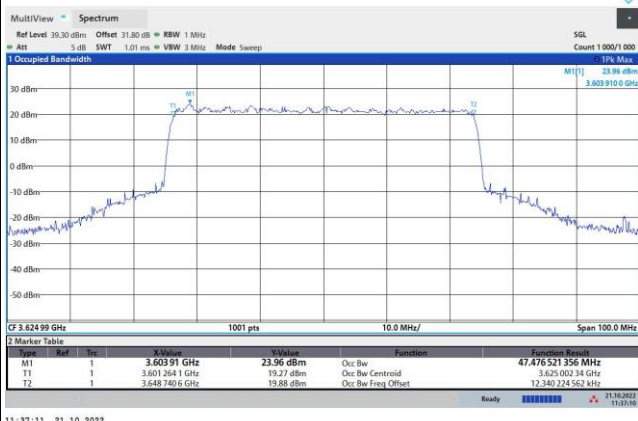

64QAM

256QAM

FR1 n48 / 50MHz / Middle Channel / 99%OBW

QPSK

16QAM

64QAM

256QAM

FR1 n48 / 60MHz / Middle Channel / 99%OBW