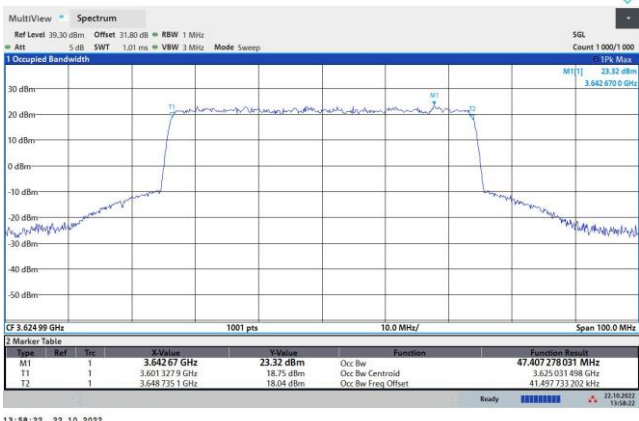

64QAM

256QAM

FR1 n48 / 50MHz / Middle Channel / 99%OBW

QPSK

16QAM

64QAM

256QAM

FR1 n48 / 60MHz / Middle Channel / 99%OBW