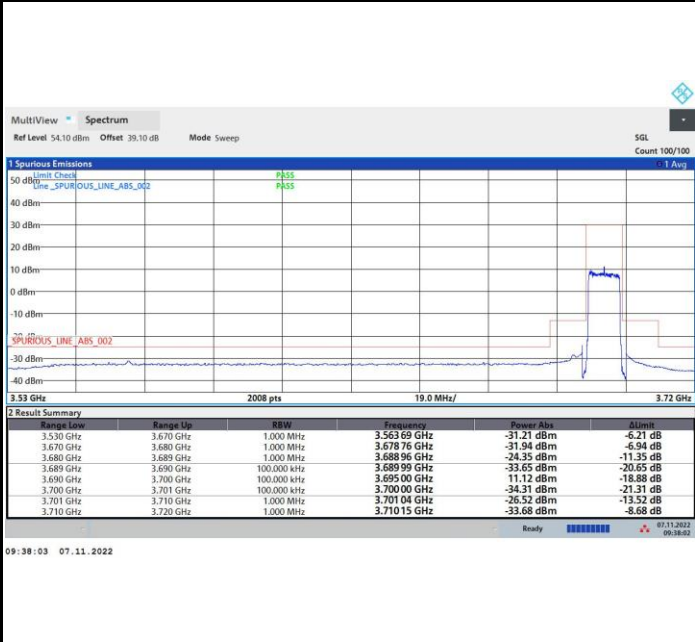

FR1 n48 / 10MHz / Highest Channel / MASK

QPSK

16QAM