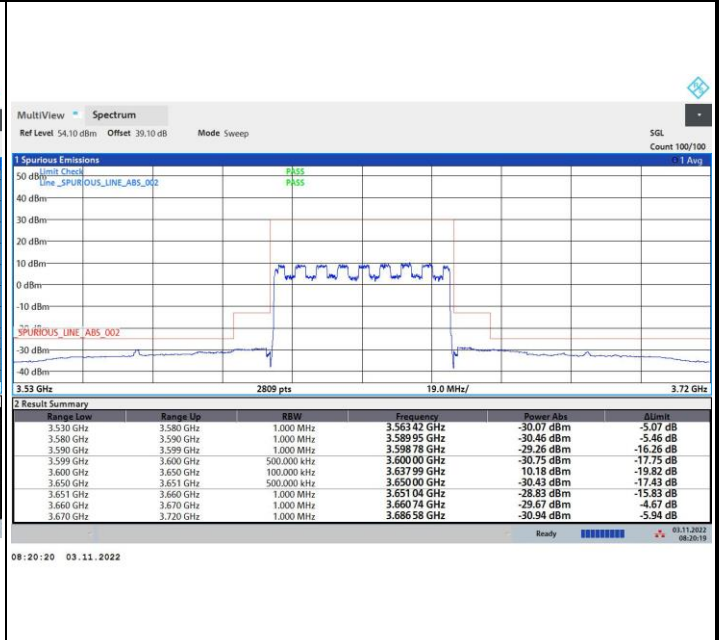

64QAM

256QAM

FR1 n48 / 50MHz / Middle Channel / MASK

QPSK

16QAM

64QAM

256QAM

FR1 n48 / 50MHz / Highest Channel / MASK