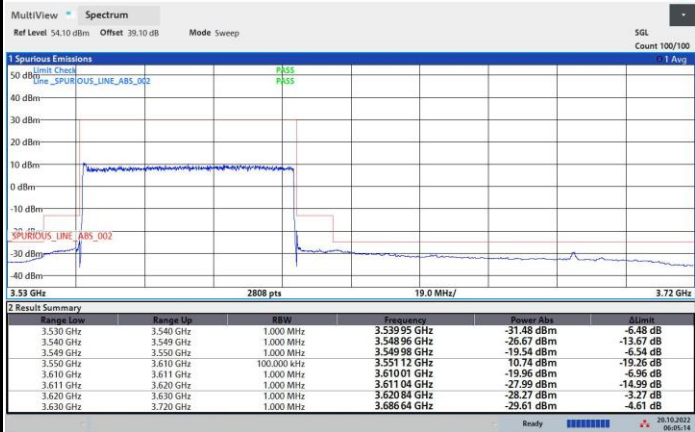

QPSK

16QAM

64QAM

256QAM

FR1 n48 / 60MHz / Lowest Channel / MASK

QPSK

16QAM

64QAM