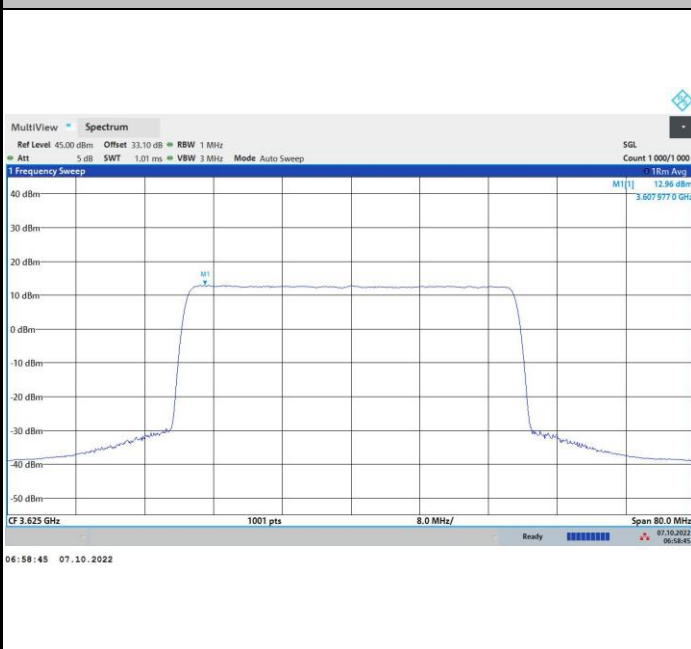

FR1 n48 / 40MHz / Middle Channel / PSD

QPSK

16QAM

64QAM

256QAM