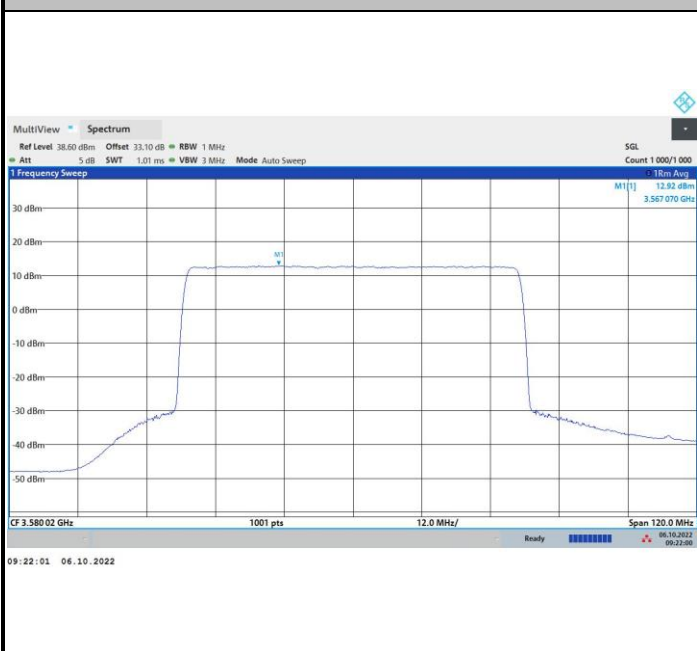

QPSK

16QAM

64QAM

256QAM

FR1 n48 / 60MHz / Lowest Channel / PSD

QPSK

16QAM

64QAM