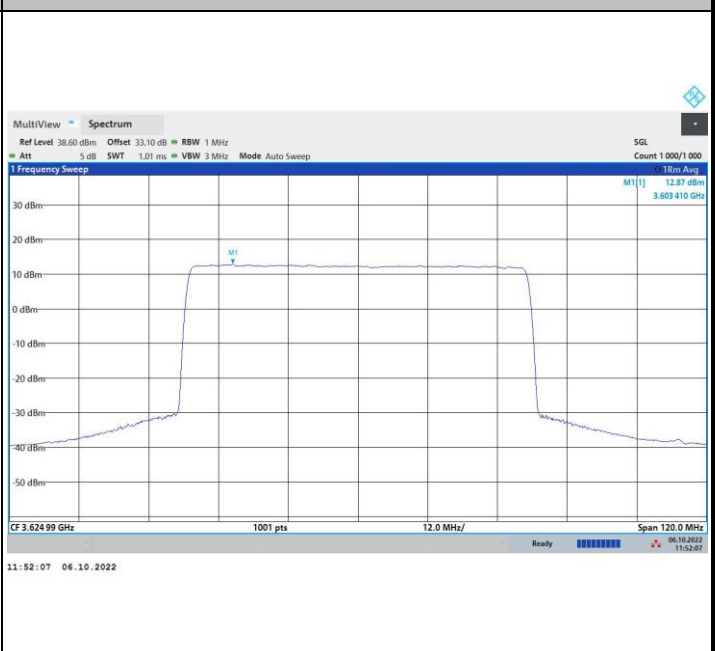

256QAM

FR1 n48 / 60MHz / Middle Channel / PSD

QPSK

16QAM

64QAM

256QAM

FR1 n48 / 60MHz / Highest Channel / PSD

QPSK