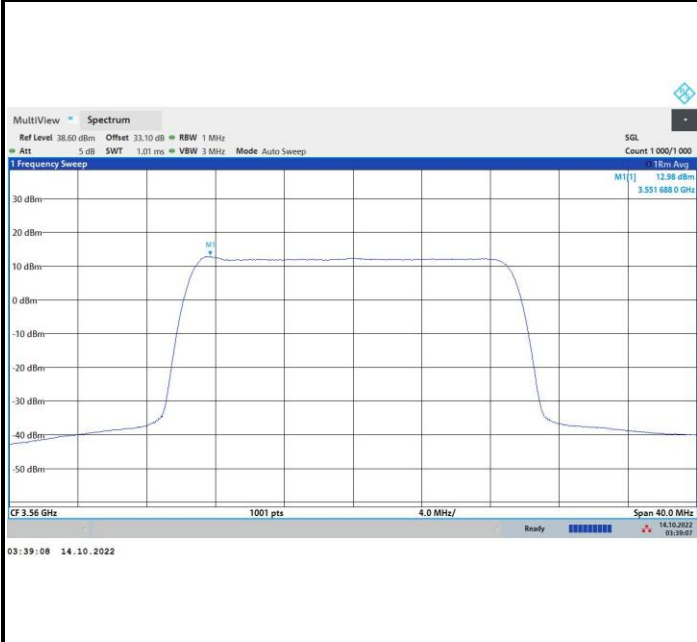

FR1 n48 / 20MHz / Lowest Channel / PSD

QPSK