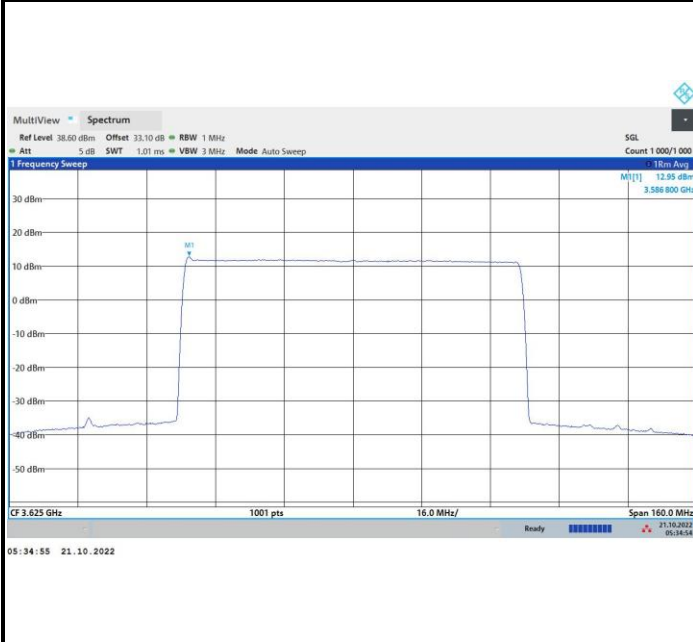

FR1 n48 / 80MHz / Middle Channel / PSD

QPSK