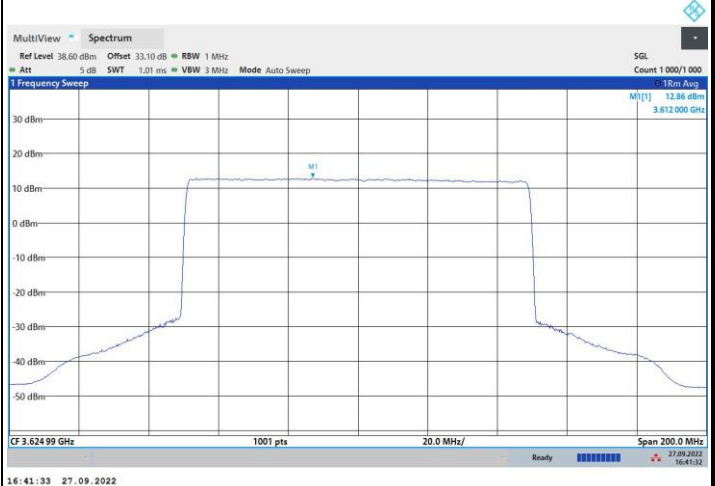

FR1 n48 / 100MHz / Middle Channel / PSD

QPSK

16QAM

64QAM

256QAM