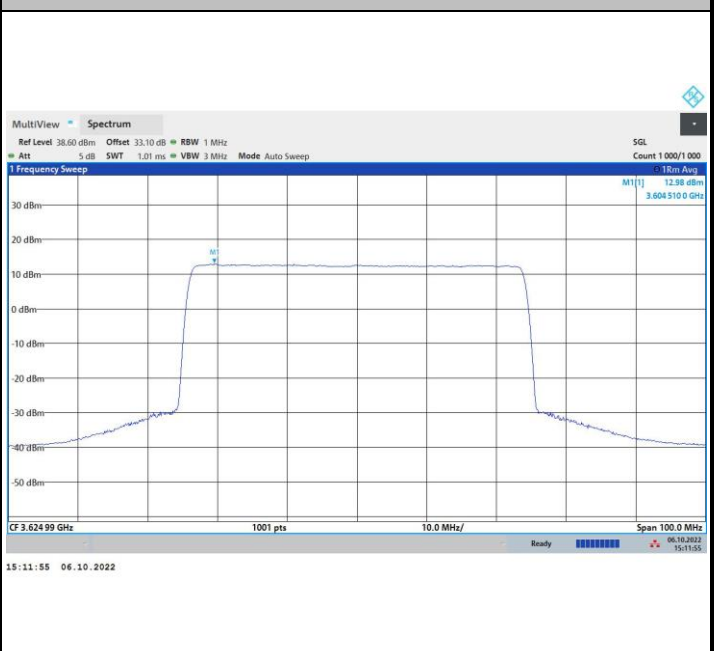

64QAM

256QAM

FR1 n48 / 50MHz / Middle Channel / PSD

QPSK

16QAM

64QAM

256QAM

FR1 n48 / 50MHz / Highest Channel / PSD