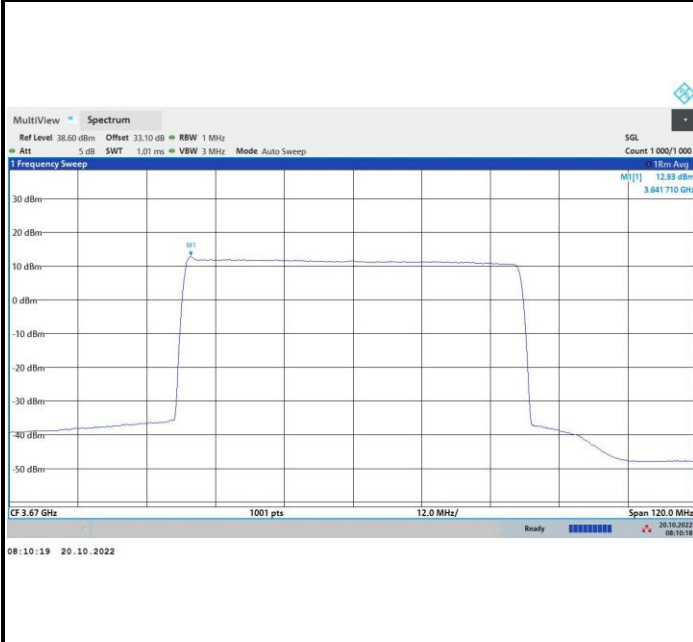

256QAM

FR1 n48 / 60MHz / Middle Channel / PSD

QPSK

16QAM

64QAM

256QAM

FR1 n48 / 60MHz / Highest Channel / PSD

QPSK