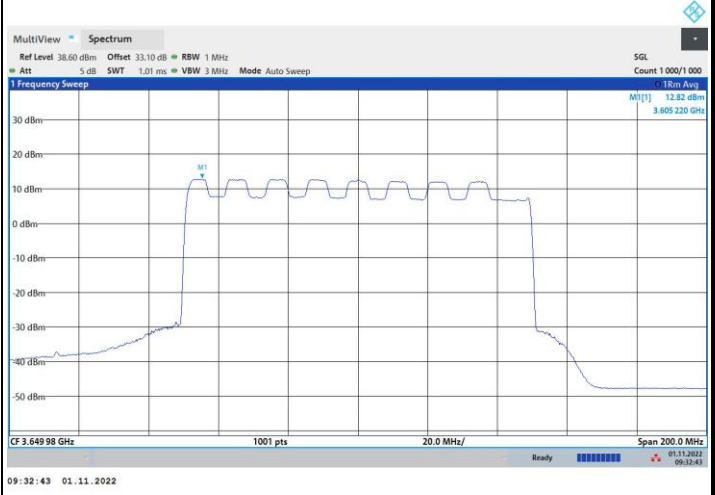

16QAM

64QAM

256QAM

FR1 n48 / 100MHz / Highest Channel / PSD

QPSK

16QAM

64QAM

256QAM