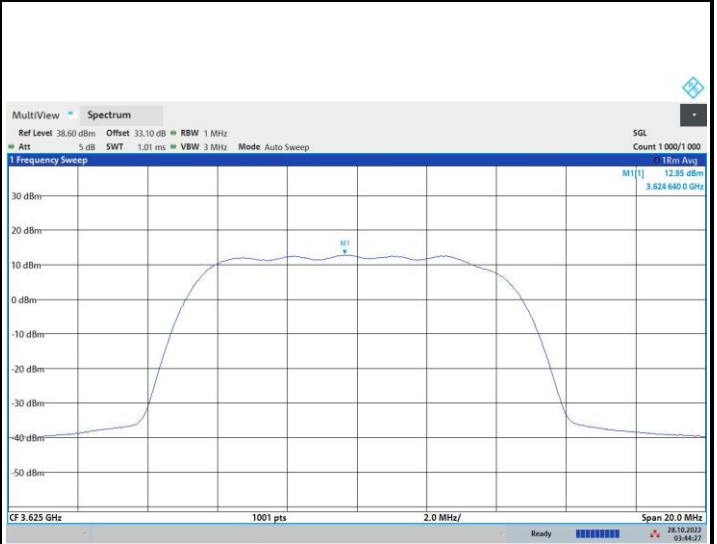

FR1 n48 / 10MHz / Middle Channel / PSD

QPSK

06:30:17 23.09.2022

16QAM

03:14:27 28.10.2022

64QAM

08:06:31 30.09.2022

256QAM

08:10:25 01.10.2022