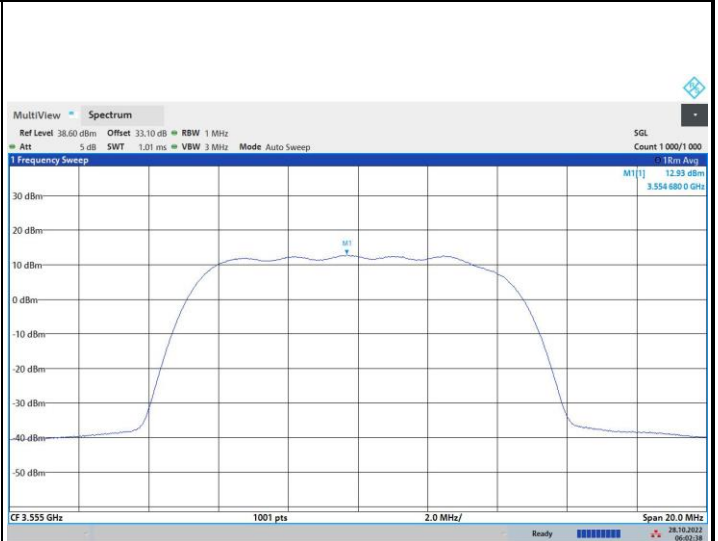

FR1 n48 / 10MHz / Lowest Channel / PSD

QPSK

16QAM

64QAM

256QAM

FR1 n48 / 10MHz / Middle Channel / PSD

QPSK

06:30:17 23.09.2022