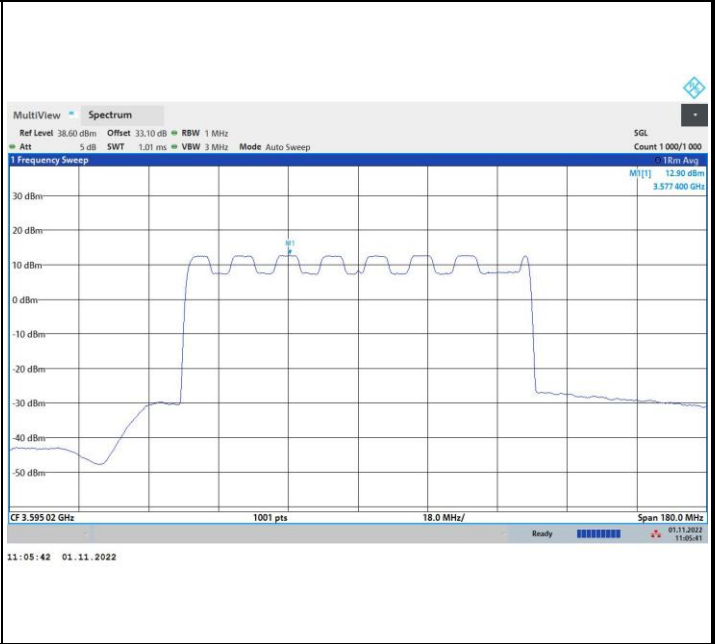

64QAM

256QAM

FR1 n48 / 90MHz / Lowest Channel / PSD

QPSK

16QAM

64QAM

256QAM

FR1 n48 / 90MHz / Middle Channel / PSD