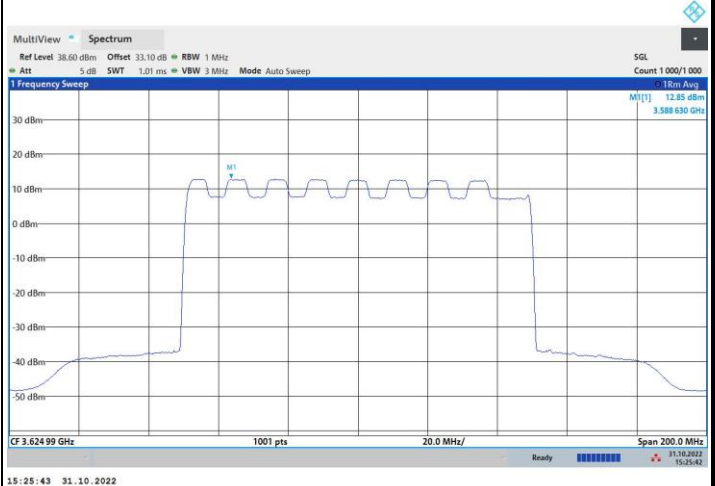

FR1 n48 / 100MHz / Middle Channel / PSD

QPSK

16QAM

64QAM

256QAM