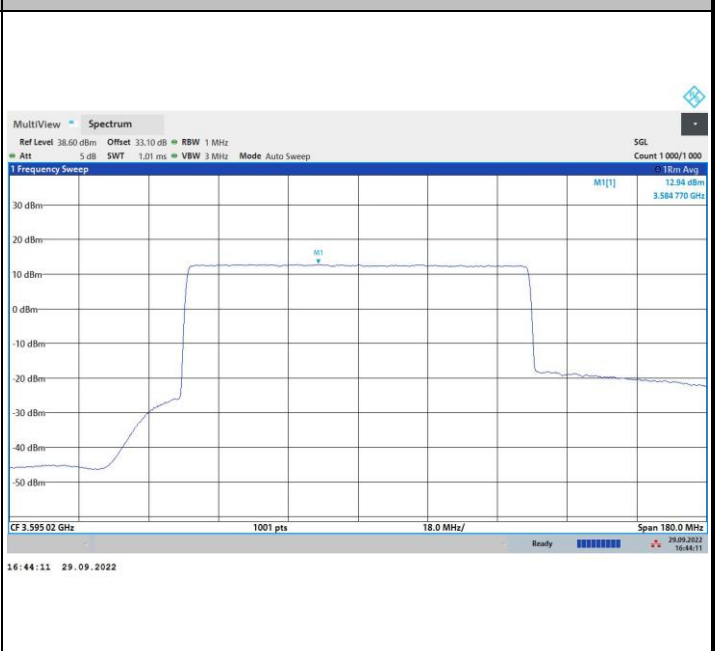

64QAM

256QAM

FR1 n48 / 90MHz / Lowest Channel / PSD

QPSK

16QAM

64QAM

256QAM

FR1 n48 / 90MHz / Middle Channel / PSD