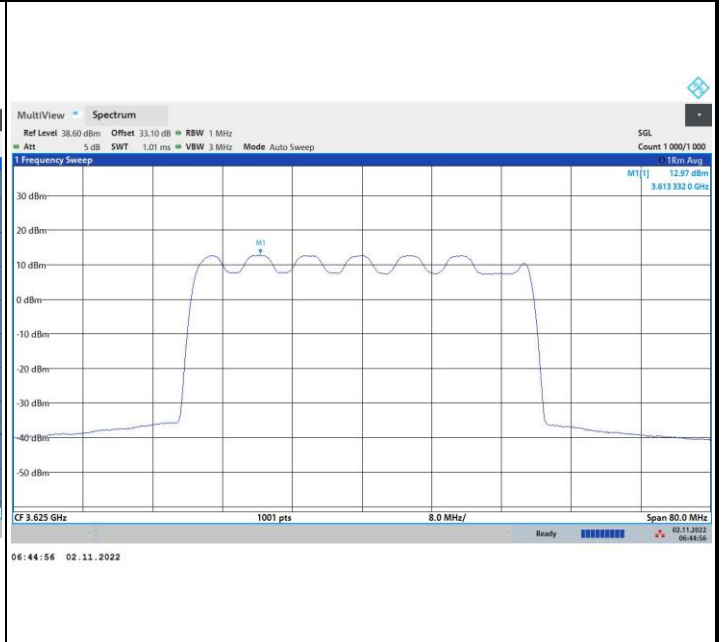

FR1 n48 / 40MHz / Middle Channel / PSD

QPSK

16QAM

64QAM

256QAM