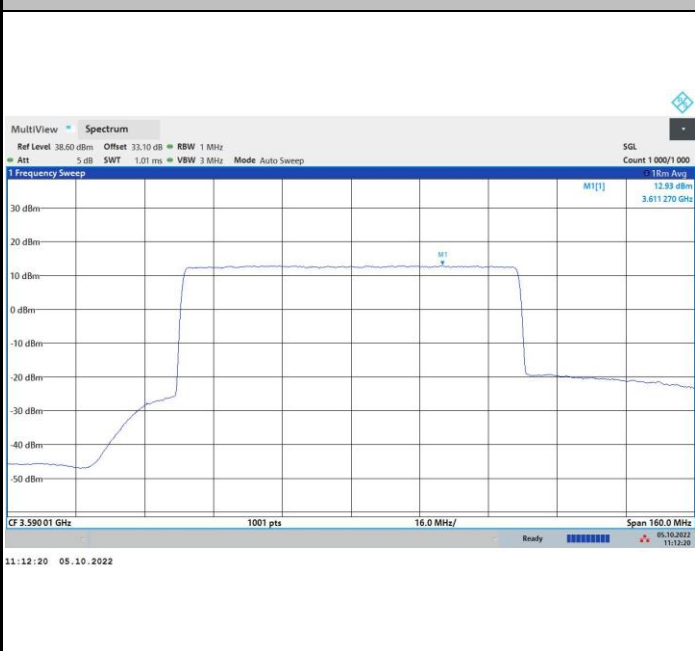

16QAM

64QAM

256QAM

FR1 n48 / 80MHz / Lowest Channel / PSD

QPSK

16QAM

64QAM

256QAM