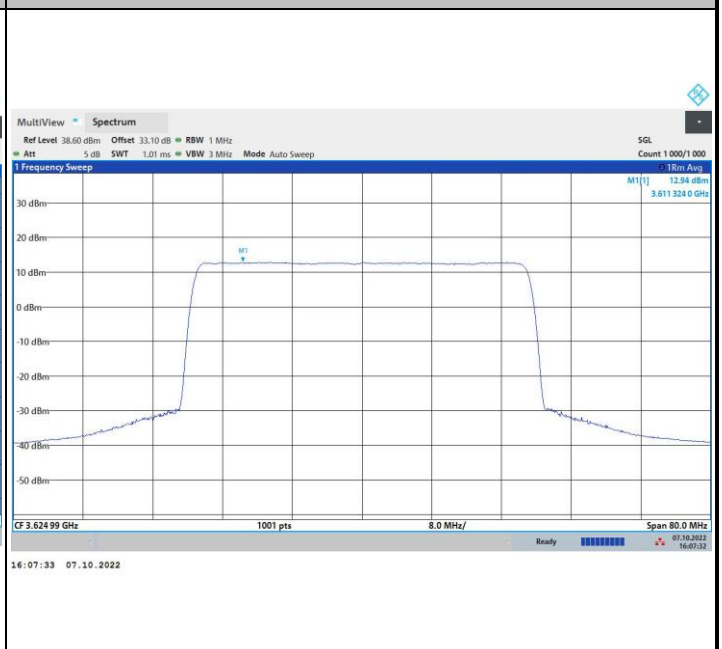

FR1 n48 / 40MHz / Highest Channel / PSD

QPSK

16QAM

64QAM

256QAM

FR1 n48 / 50MHz / Lowest Channel / PSD

QPSK

16QAM