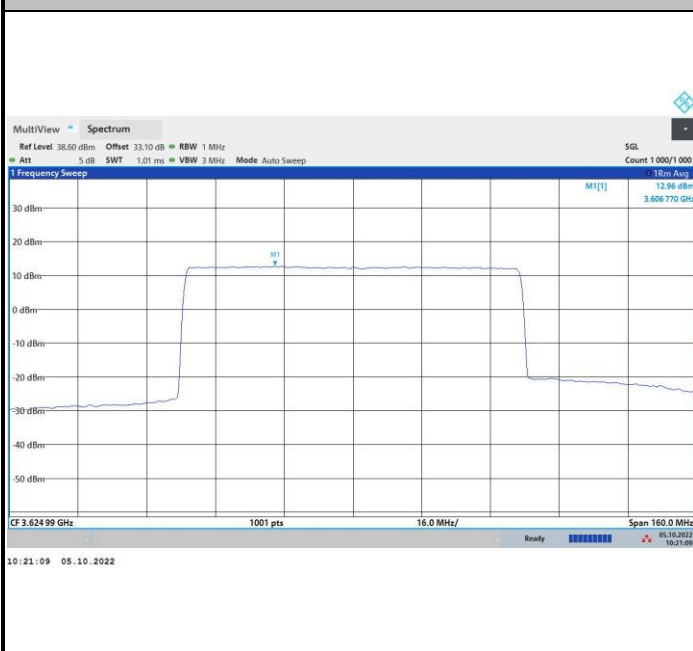

FR1 n48 / 80MHz / Middle Channel / PSD

QPSK

16QAM

64QAM

256QAM

FR1 n48 / 80MHz / Highest Channel / PSD

QPSK

16QAM