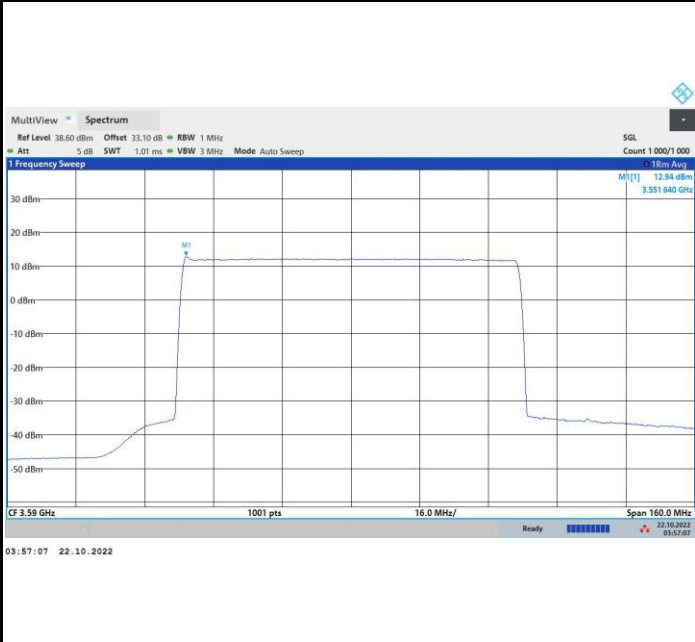

16QAM

64QAM

256QAM

FR1 n48 / 80MHz / Lowest Channel / PSD

QPSK

16QAM

64QAM

256QAM