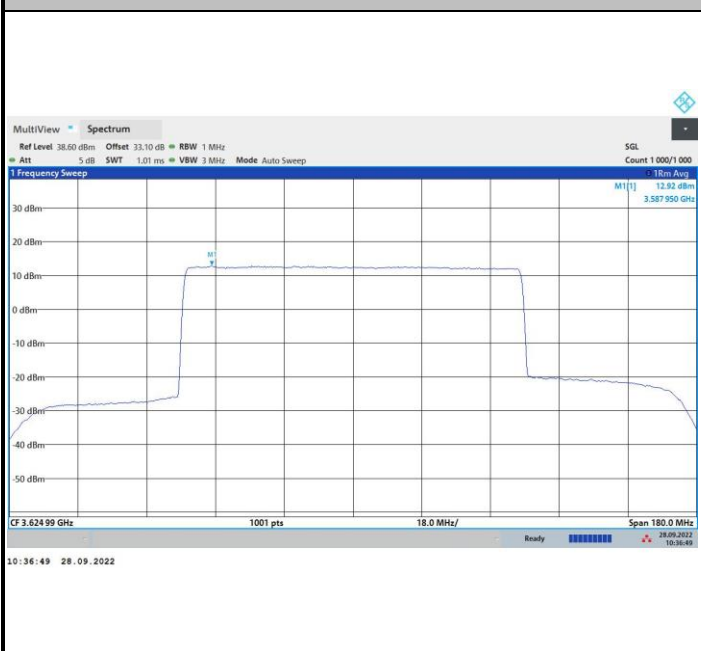

FR1 n48 / 90MHz / Middle Channel / PSD

QPSK

16QAM

64QAM

256QAM