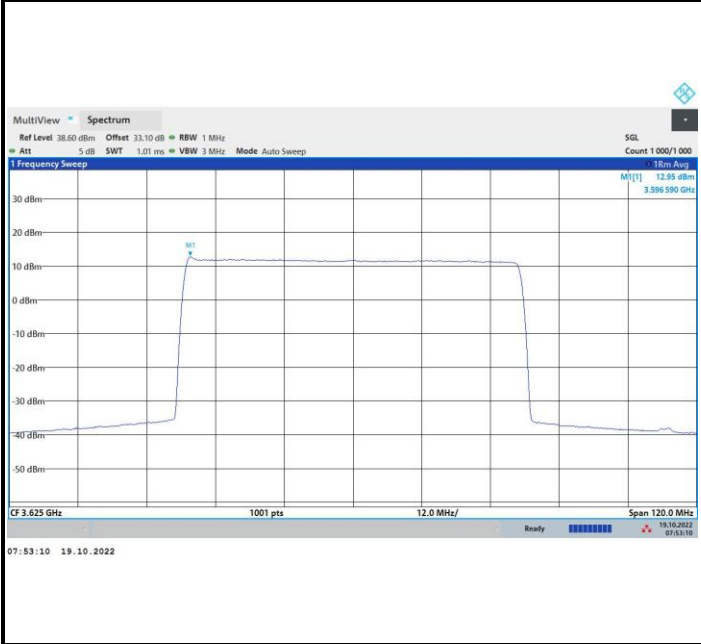

FR1 n48 / 60MHz / Middle Channel / PSD

QPSK