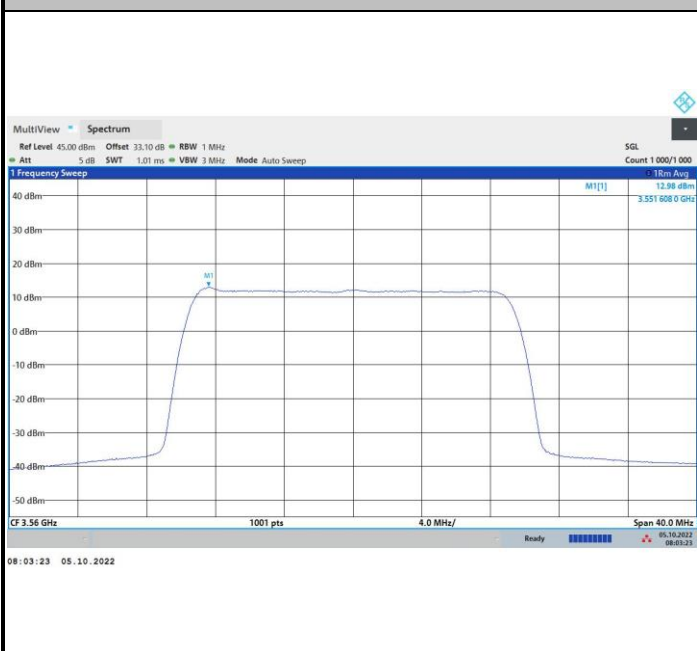

FR1 n48 / 20MHz / Lowest Channel / PSD

QPSK

16QAM

64QAM

256QAM