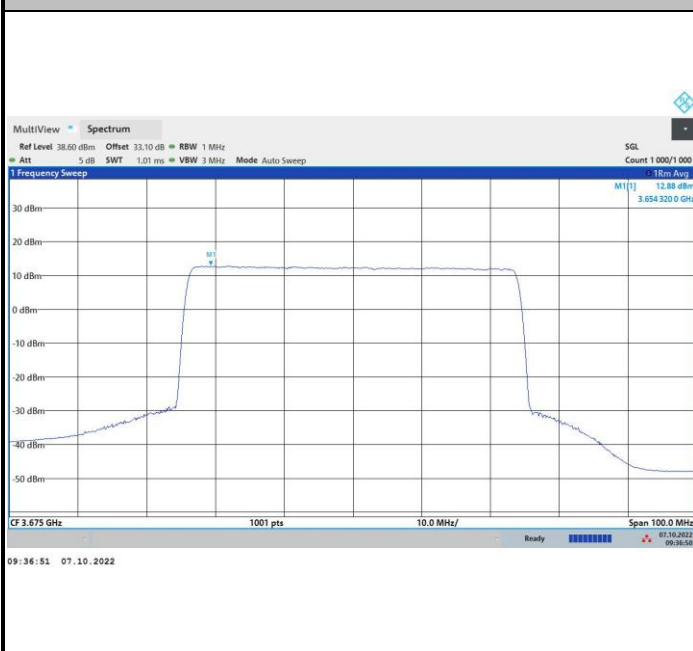

FR1 n48 / 50MHz / Highest Channel / PSD

QPSK

16QAM

64QAM

256QAM