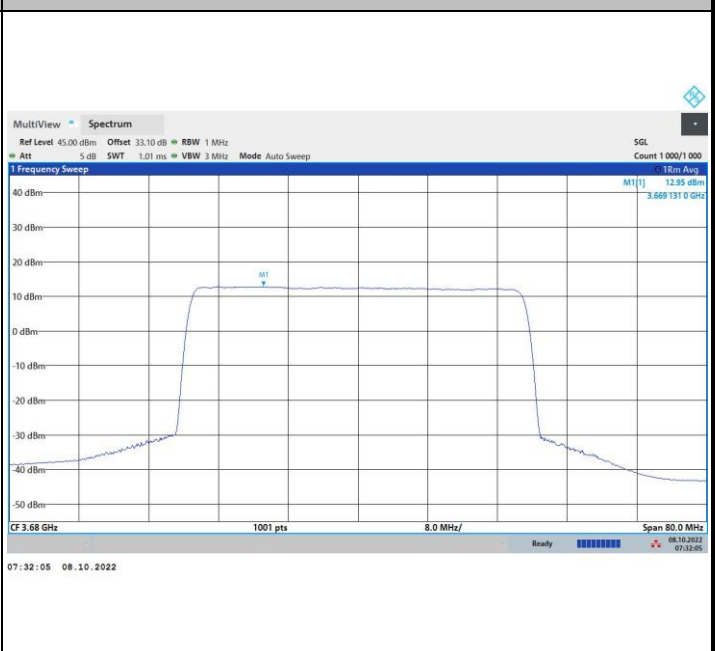

FR1 n48 / 40MHz / Highest Channel / PSD

QPSK

16QAM

64QAM

256QAM

FR1 n48 / 50MHz / Lowest Channel / PSD

QPSK

16QAM