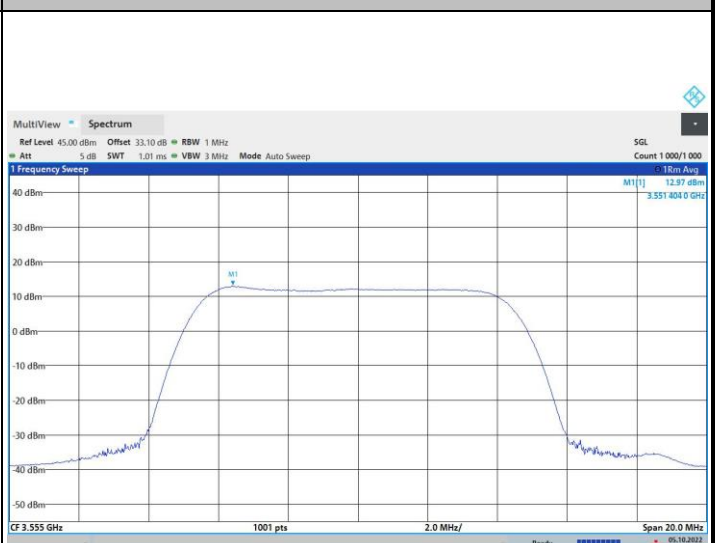

FR1 n48 / 10MHz / Lowest Channel / PSD

QPSK

16QAM

64QAM

256QAM

FR1 n48 / 10MHz / Middle Channel / PSD

QPSK

06:30:17 23.09.2022