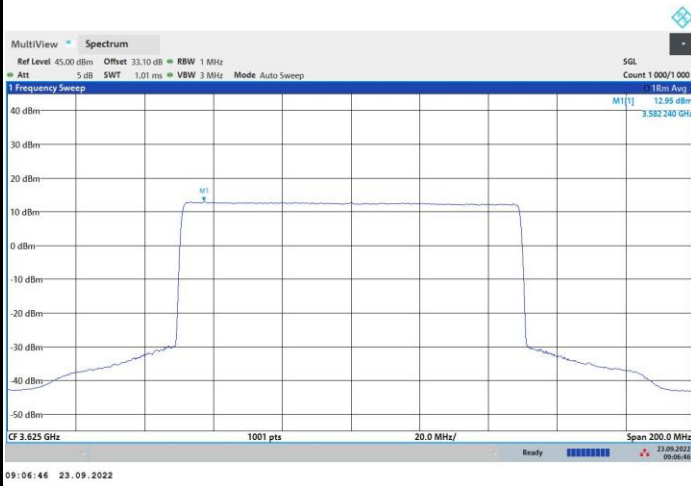

256QAM

FR1 n48 / 100MHz / Lowest Channel / PSD

QPSK

16QAM

64QAM

256QAM

FR1 n48 / 100MHz / Middle Channel / PSD

QPSK