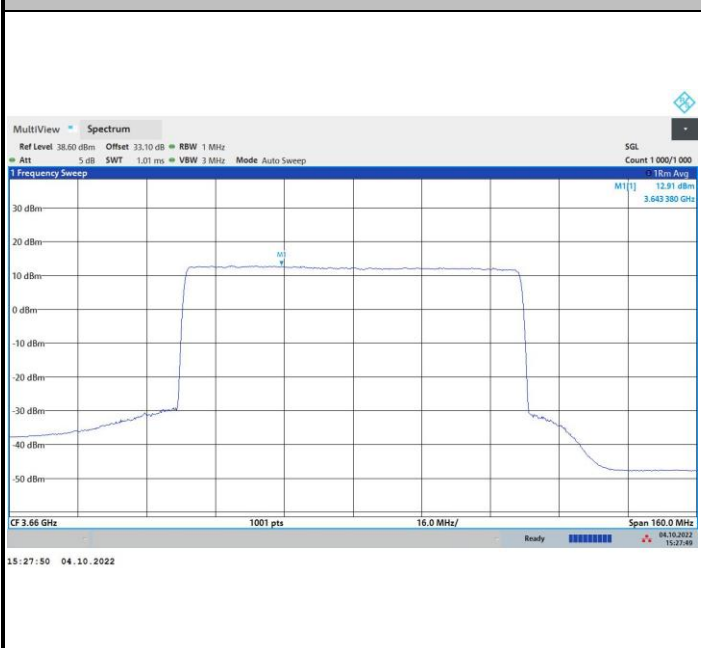

FR1 n48 / 80MHz / Highest Channel / PSD

QPSK

16QAM

64QAM

256QAM