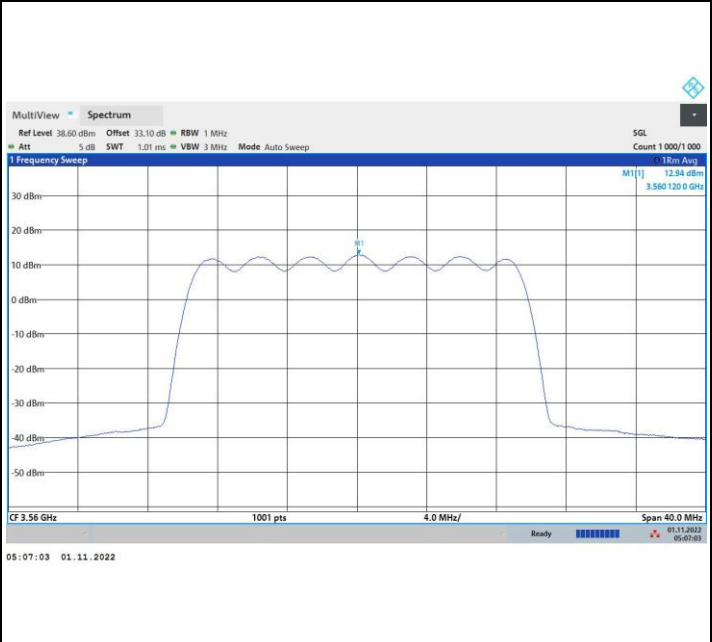

FR1 n48 / 20MHz / Lowest Channel / PSD

QPSK

16QAM

64QAM

256QAM