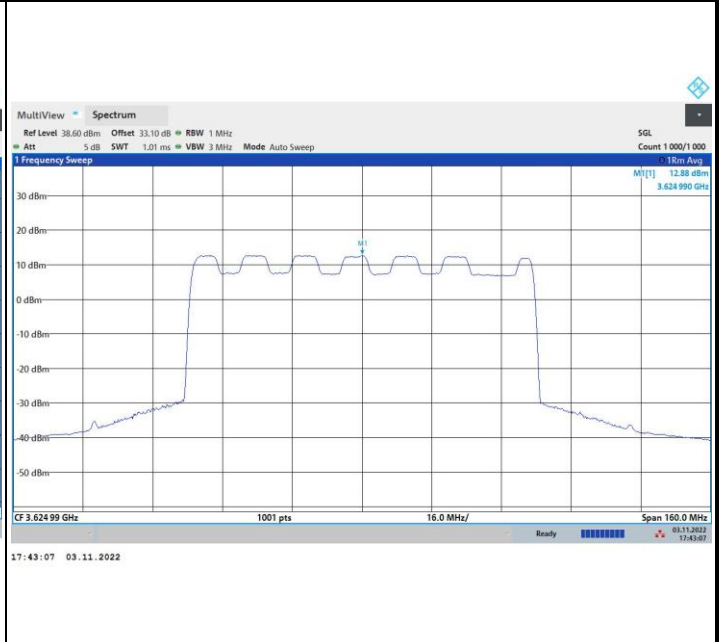

FR1 n48 / 80MHz / Middle Channel / PSD

QPSK

16QAM

64QAM

256QAM