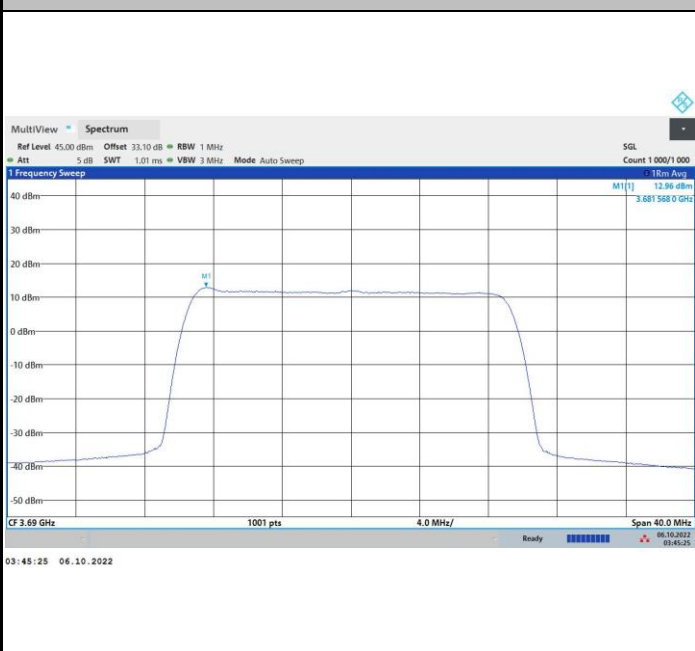

256QAM

FR1 n48 / 20MHz / Highest Channel / PSD

QPSK

16QAM

64QAM

256QAM

FR1 n48 / 40MHz / Lowest Channel / PSD

QPSK