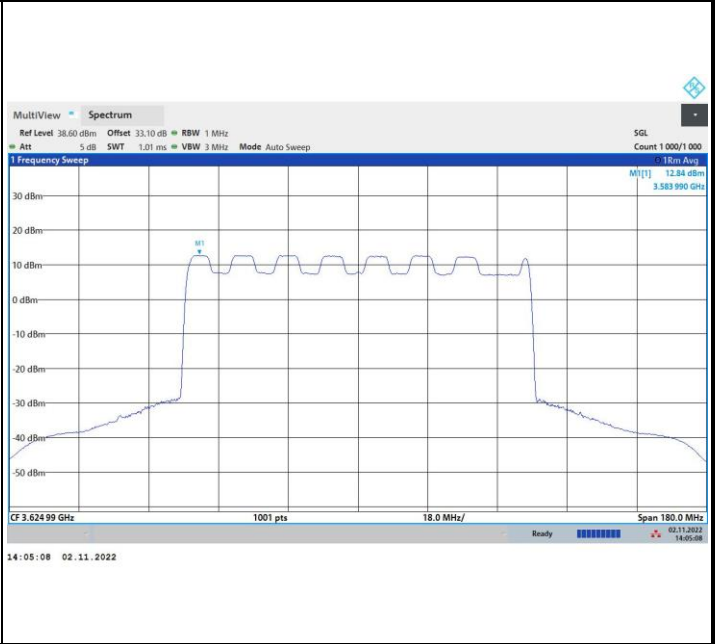

FR1 n48 / 90MHz / Middle Channel / PSD

QPSK

16QAM

64QAM

256QAM