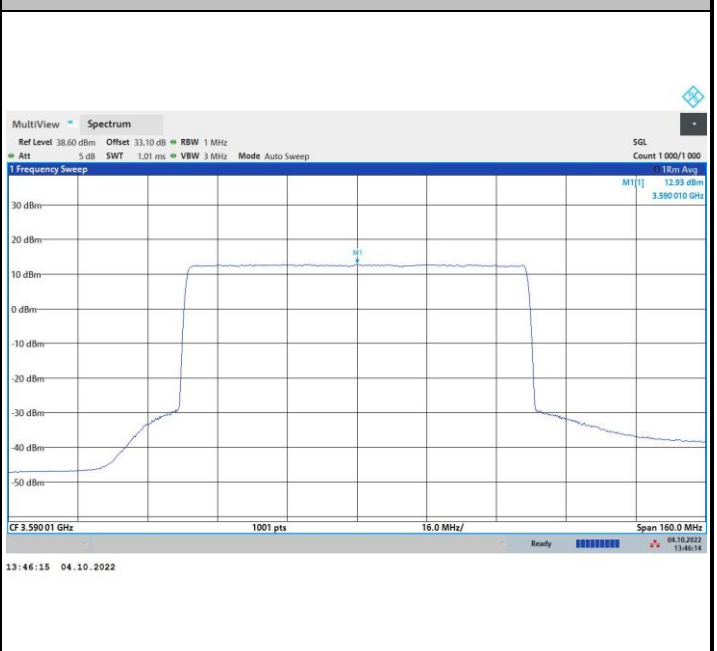

16QAM

64QAM

256QAM

FR1 n48 / 80MHz / Lowest Channel / PSD

QPSK

16QAM

64QAM

256QAM