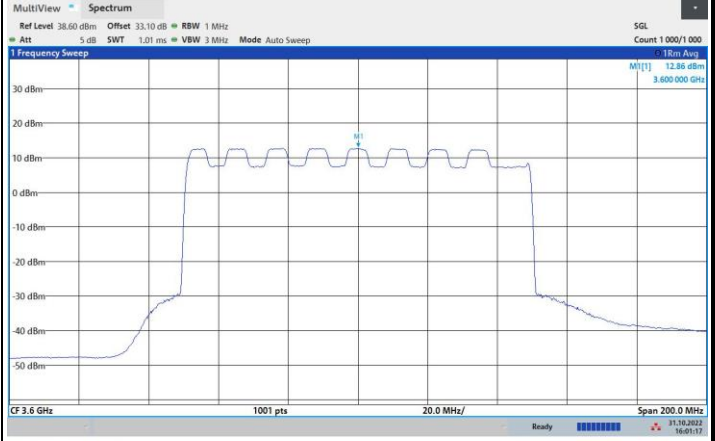

256QAM

FR1 n48 / 100MHz / Lowest Channel / PSD

QPSK

16QAM

64QAM

256QAM

FR1 n48 / 100MHz / Middle Channel / PSD

QPSK