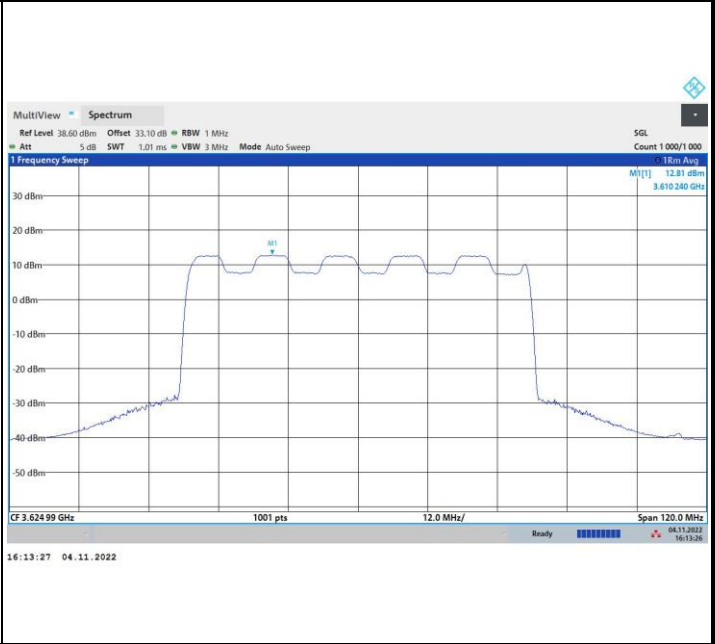

256QAM

FR1 n48 / 60MHz / Middle Channel / PSD

QPSK

16QAM

64QAM

256QAM

FR1 n48 / 60MHz / Highest Channel / PSD

QPSK