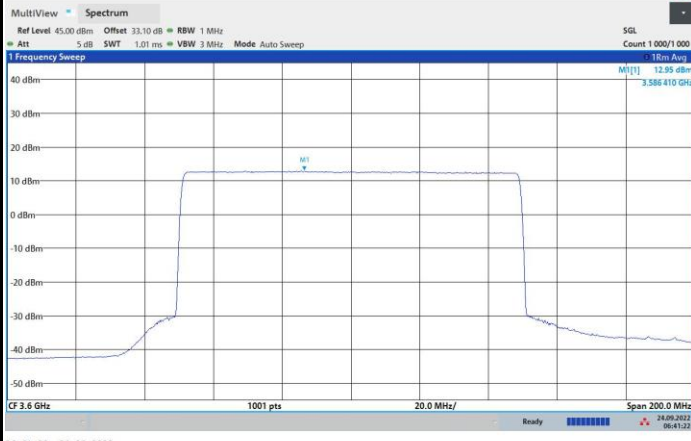

FR1 n48 / 100MHz / Lowest Channel / PSD

QPSK