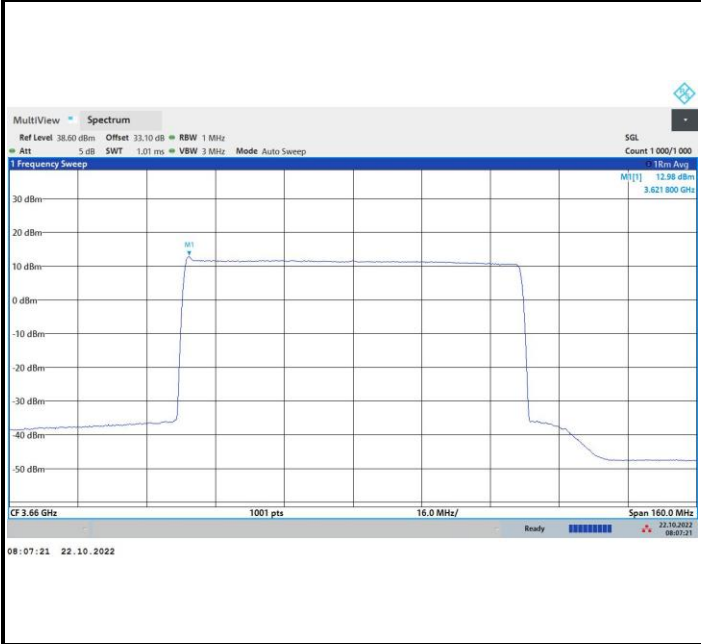

FR1 n48 / 80MHz / Middle Channel / PSD

QPSK

16QAM

64QAM

256QAM

FR1 n48 / 80MHz / Highest Channel / PSD

QPSK

16QAM