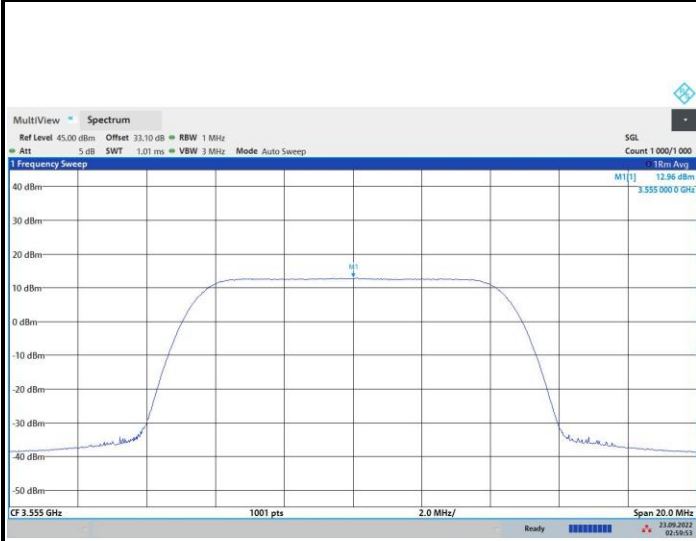

FR1 n48 / 10MHz / Lowest Channel / PSD

QPSK

16QAM

64QAM

256QAM

FR1 n48 / 10MHz / Middle Channel / PSD

QPSK

06:30:17 23.09.2022