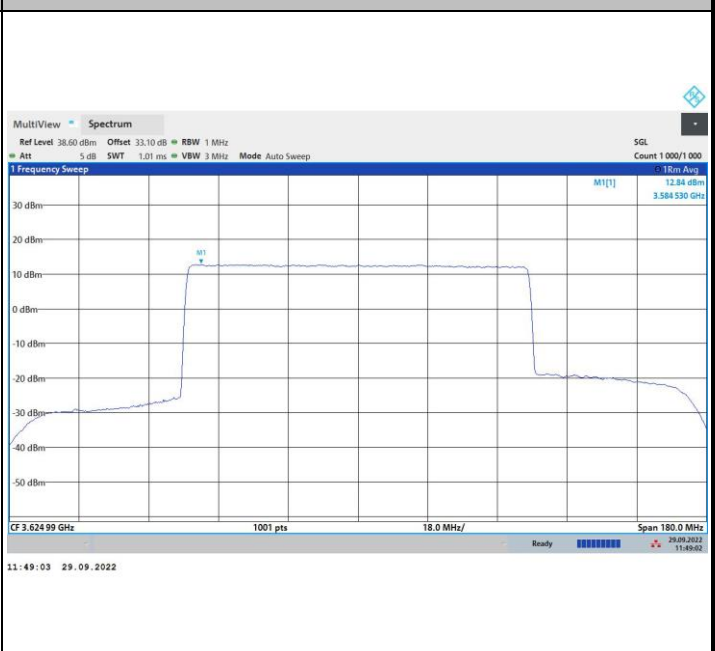

QPSK

16QAM

64QAM

256QAM

FR1 n48 / 90MHz / Highest Channel / PSD

QPSK

16QAM

64QAM