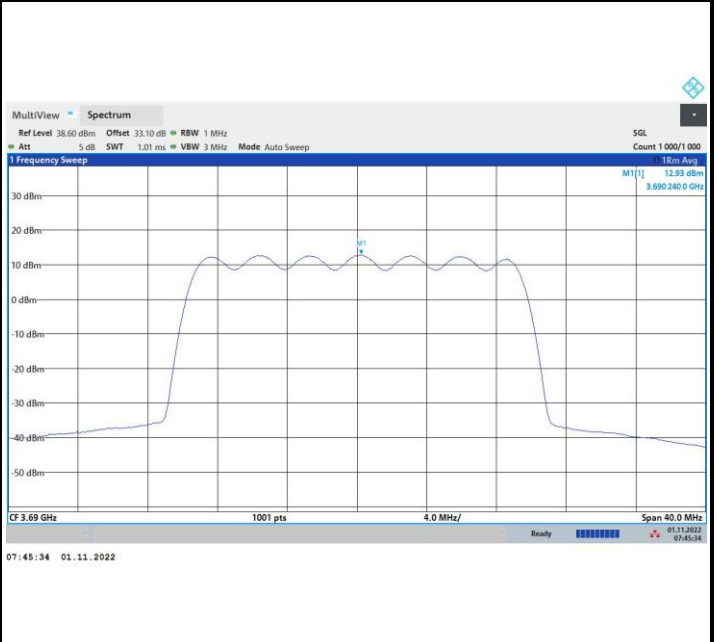

256QAM

FR1 n48 / 20MHz / Highest Channel / PSD

QPSK

16QAM

64QAM

256QAM

FR1 n48 / 40MHz / Lowest Channel / PSD

QPSK