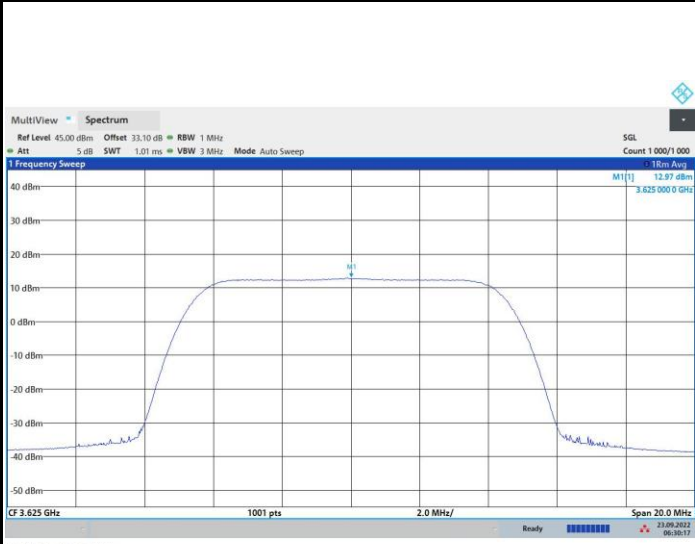

FR1 n48 / 10MHz / Lowest Channel / PSD

QPSK

16QAM

64QAM

256QAM

FR1 n48 / 10MHz / Middle Channel / PSD

QPSK

06:30:17 23.09.2022