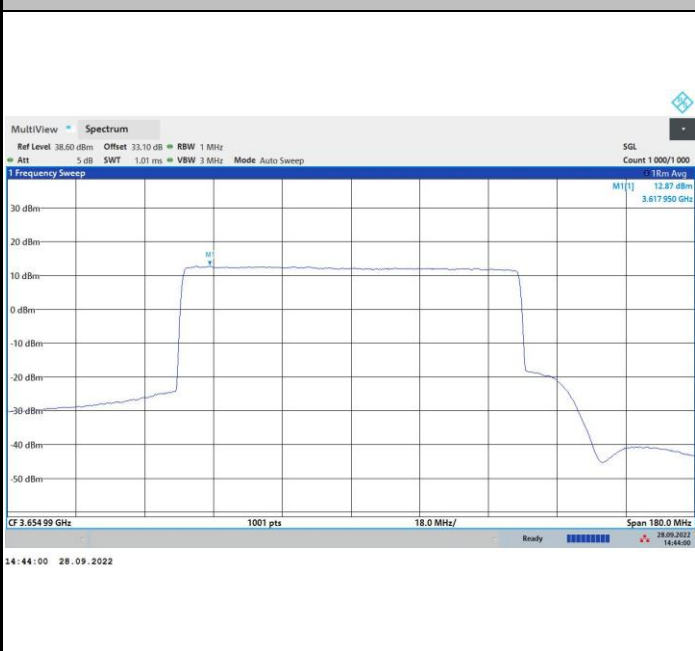

QPSK

16QAM

64QAM

256QAM

FR1 n48 / 90MHz / Highest Channel / PSD

QPSK

16QAM

64QAM