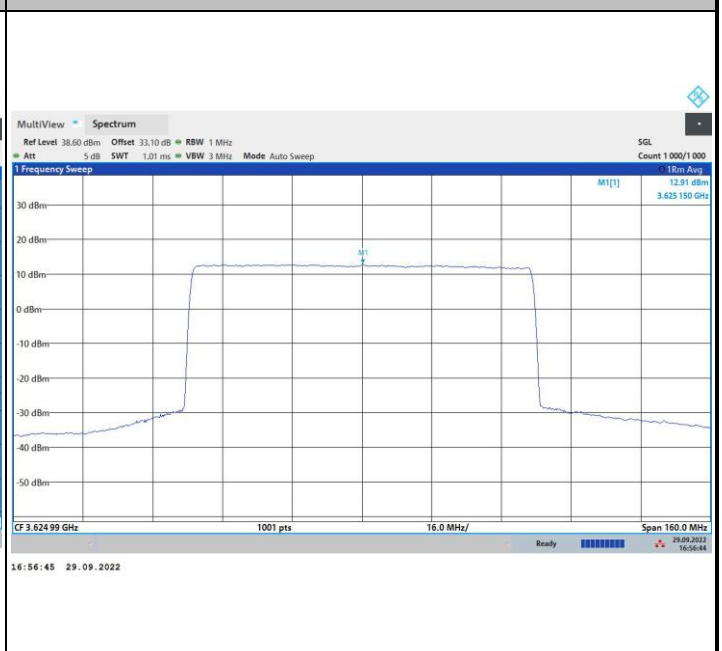

FR1 n48 / 80MHz / Middle Channel / PSD

QPSK

16QAM

64QAM

256QAM

FR1 n48 / 80MHz / Highest Channel / PSD

QPSK

16QAM