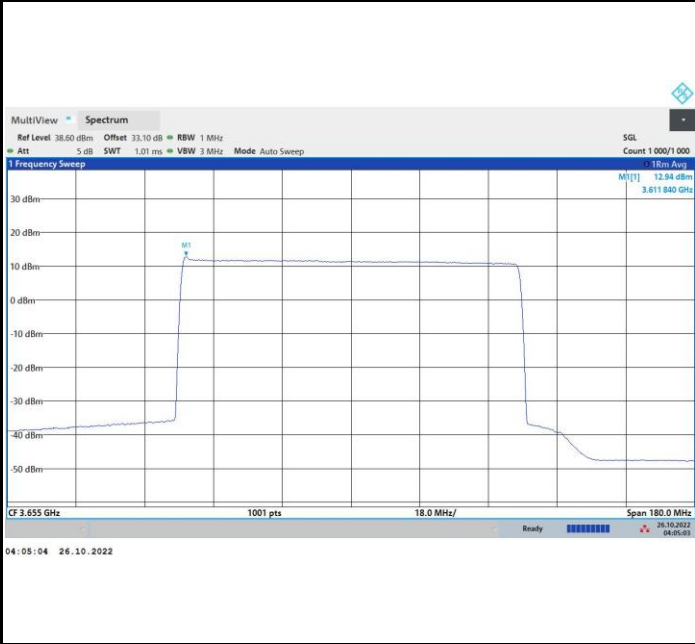

QPSK

16QAM

64QAM

256QAM

FR1 n48 / 90MHz / Highest Channel / PSD

QPSK

16QAM

64QAM