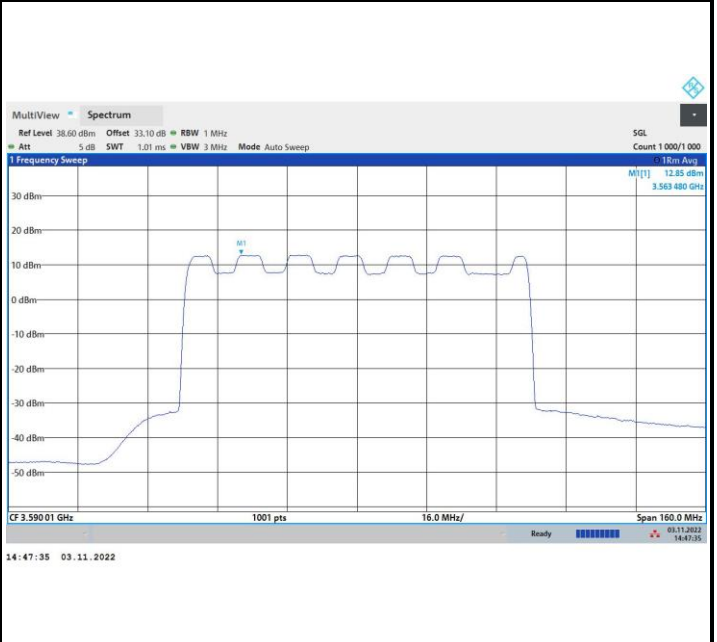

16QAM

64QAM

256QAM

FR1 n48 / 80MHz / Lowest Channel / PSD

QPSK

16QAM

64QAM

256QAM