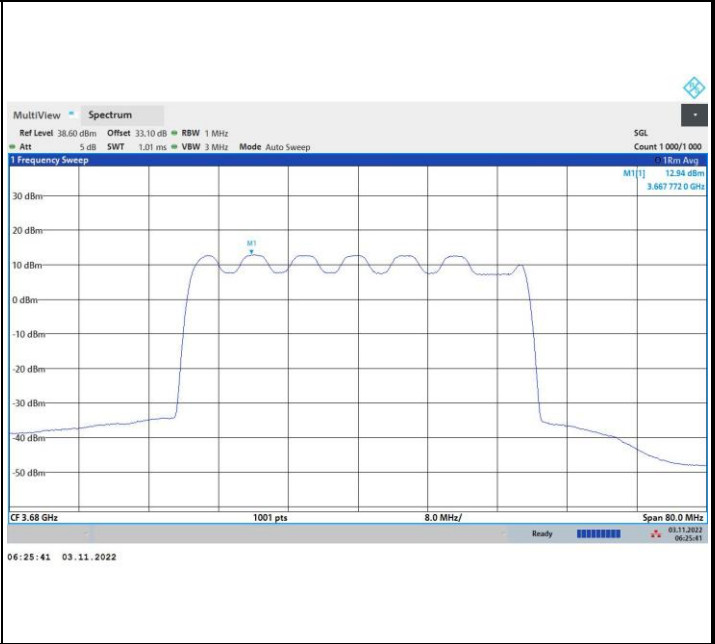

FR1 n48 / 40MHz / Highest Channel / PSD

QPSK

16QAM

64QAM

256QAM

FR1 n48 / 50MHz / Lowest Channel / PSD

QPSK

16QAM