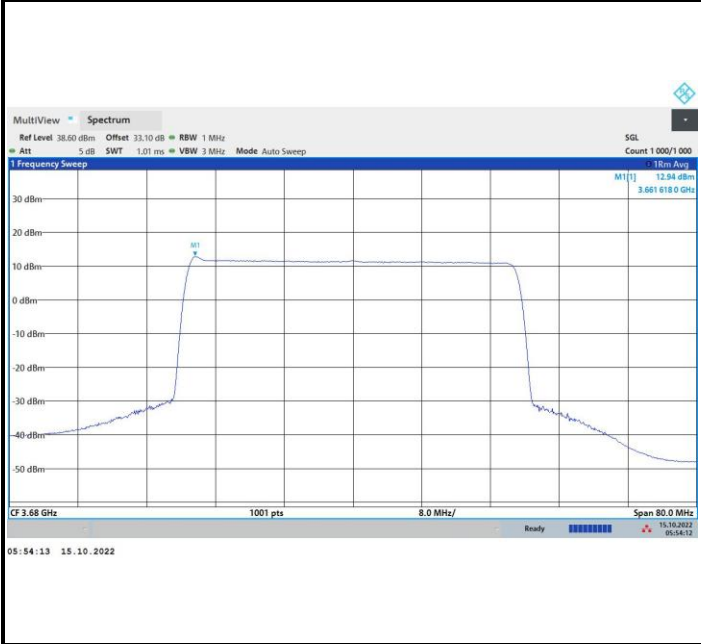

FR1 n48 / 40MHz / Highest Channel / PSD

QPSK

16QAM

64QAM

256QAM

FR1 n48 / 50MHz / Lowest Channel / PSD

QPSK

16QAM