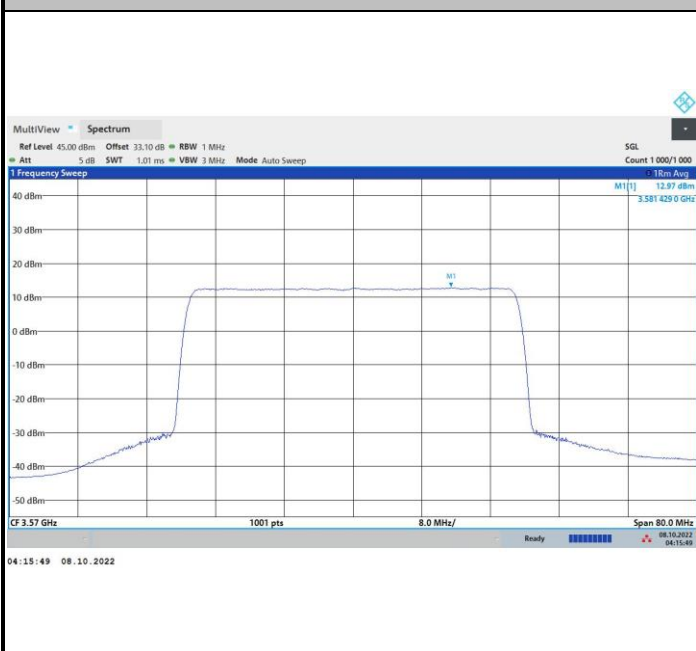

FR1 n48 / 40MHz / Lowest Channel / PSD

QPSK

16QAM

64QAM

256QAM