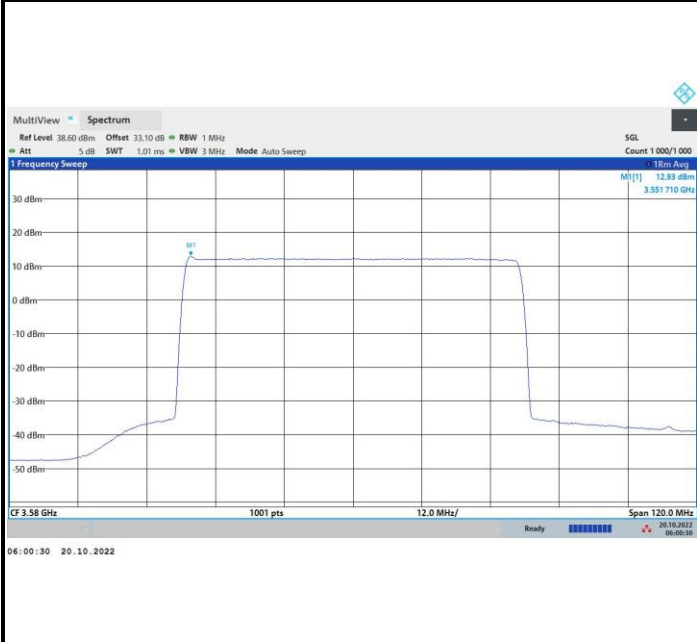

QPSK

16QAM

64QAM

256QAM

FR1 n48 / 60MHz / Lowest Channel / PSD

QPSK

16QAM

64QAM