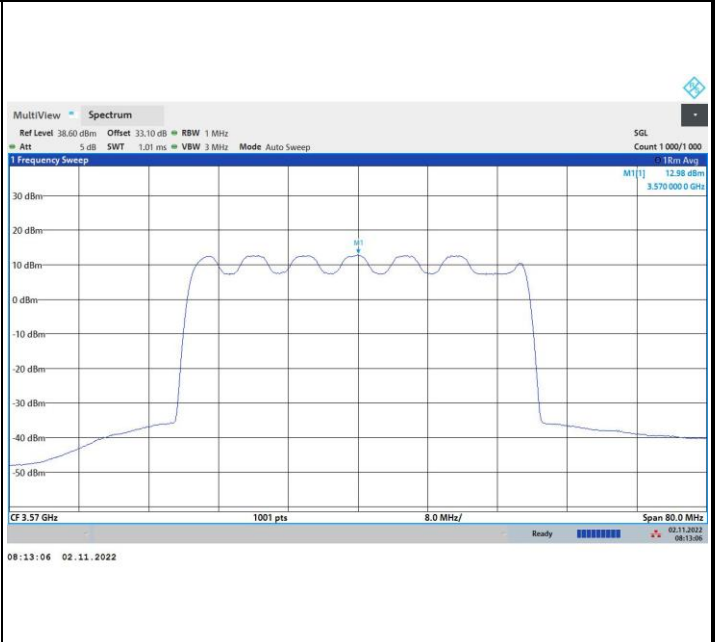

FR1 n48 / 40MHz / Lowest Channel / PSD

QPSK

16QAM

64QAM

256QAM