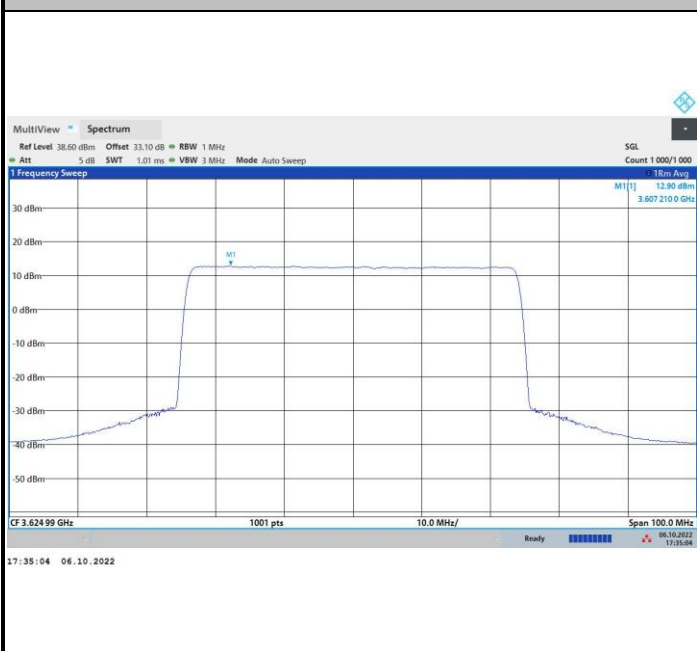

64QAM

256QAM

FR1 n48 / 50MHz / Middle Channel / PSD

QPSK

16QAM

64QAM

256QAM

FR1 n48 / 50MHz / Highest Channel / PSD