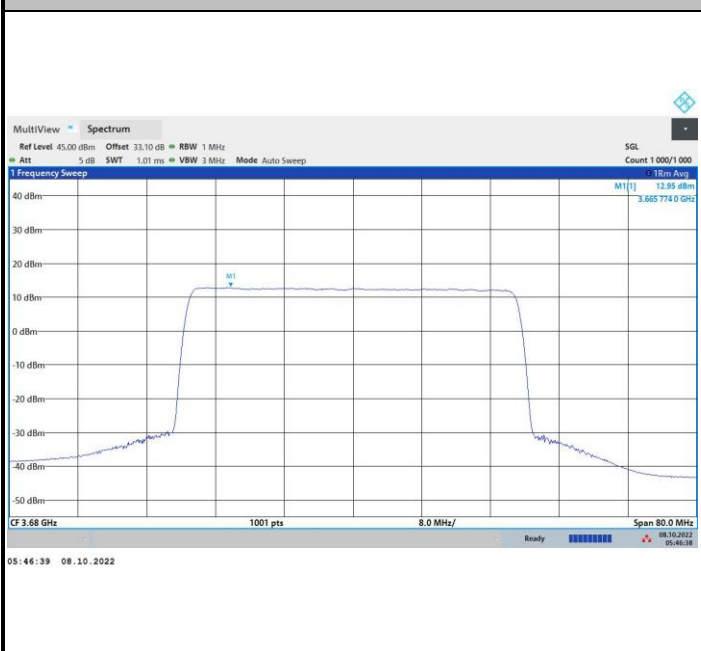

FR1 n48 / 40MHz / Highest Channel / PSD

QPSK

16QAM

64QAM

256QAM

FR1 n48 / 50MHz / Lowest Channel / PSD

QPSK

16QAM