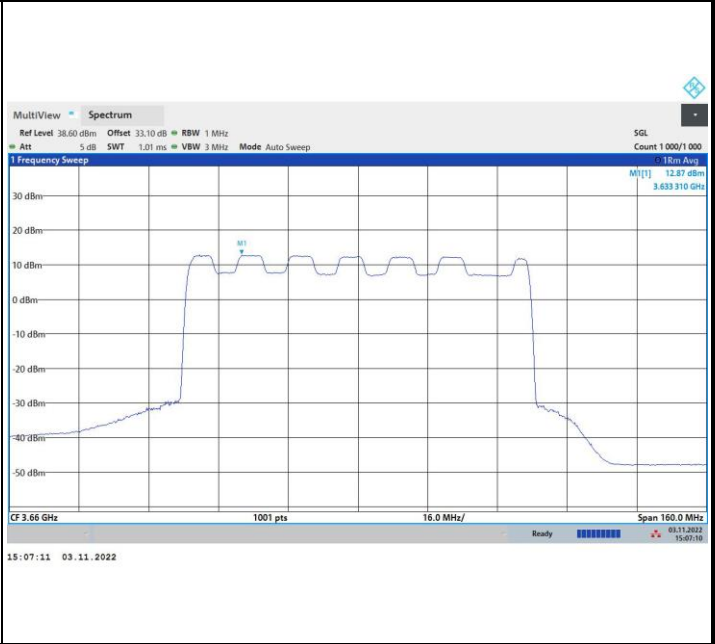

FR1 n48 / 80MHz / Middle Channel / PSD

QPSK

16QAM

64QAM

256QAM

FR1 n48 / 80MHz / Highest Channel / PSD

QPSK

16QAM