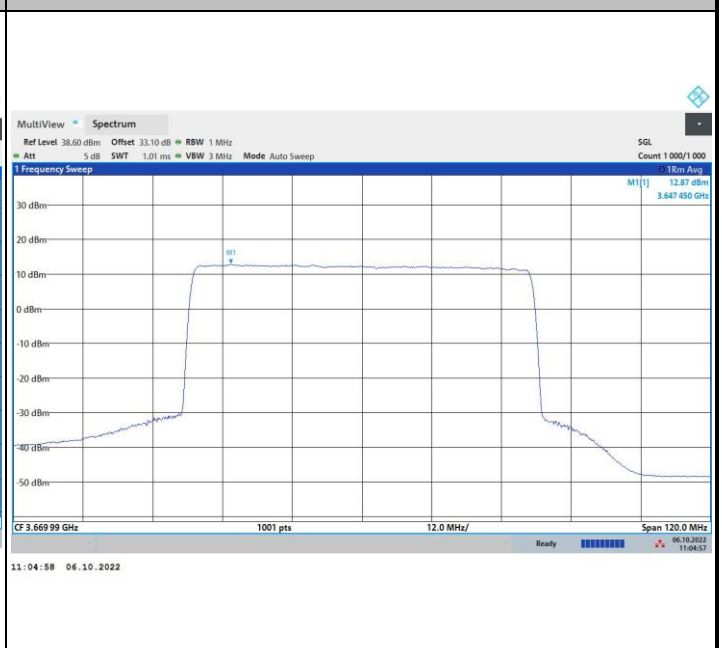

FR1 n48 / 60MHz / Highest Channel / PSD

QPSK

16QAM

64QAM

256QAM