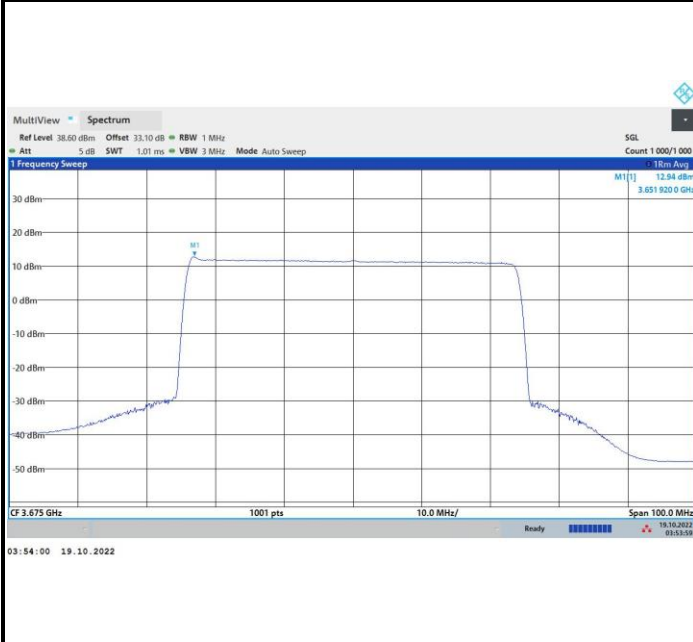

FR1 n48 / 50MHz / Highest Channel / PSD

QPSK