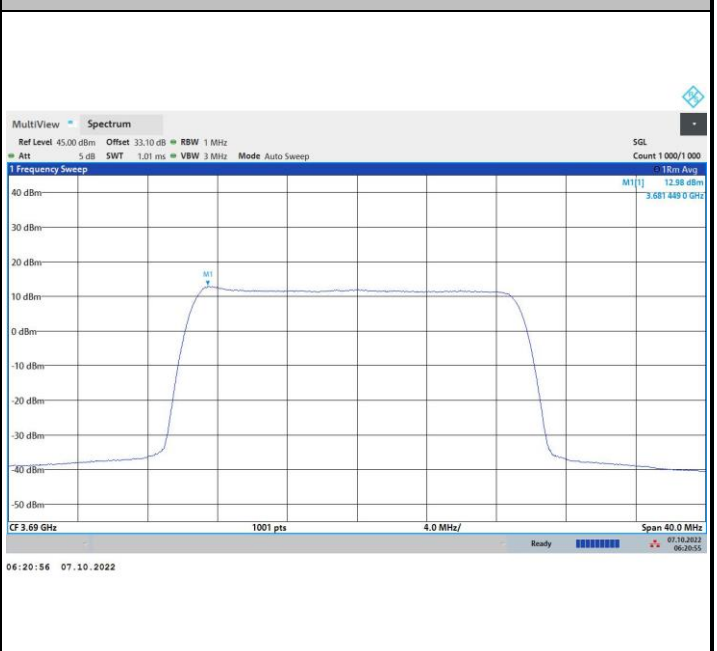

256QAM

FR1 n48 / 20MHz / Highest Channel / PSD

QPSK

16QAM

64QAM

256QAM

FR1 n48 / 40MHz / Lowest Channel / PSD

QPSK