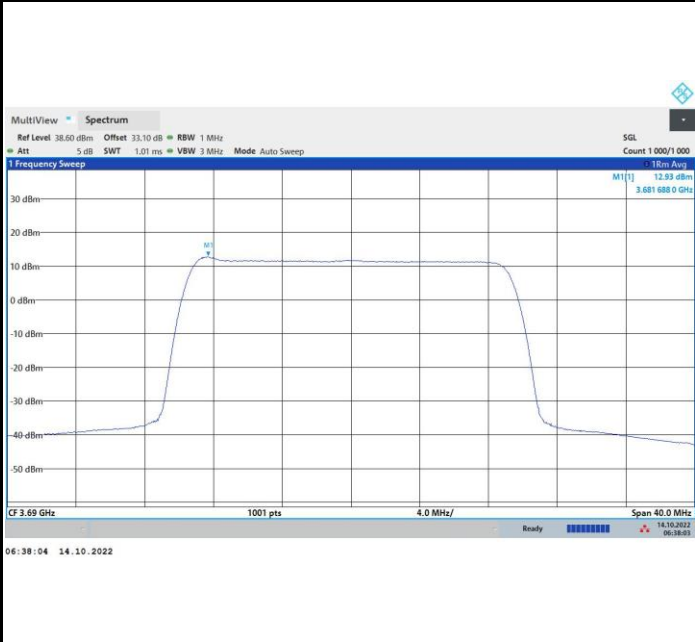

256QAM

FR1 n48 / 20MHz / Highest Channel / PSD

QPSK

16QAM

64QAM

256QAM

FR1 n48 / 40MHz / Lowest Channel / PSD

QPSK