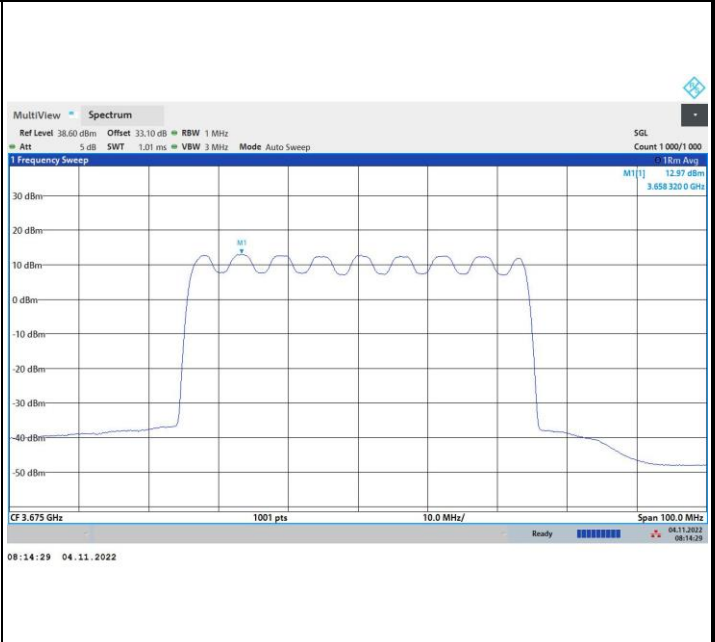

FR1 n48 / 50MHz / Highest Channel / PSD

QPSK

16QAM

64QAM

256QAM