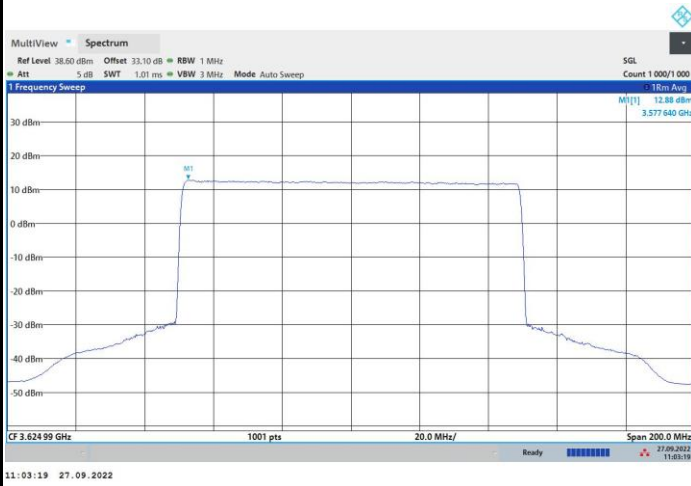

FR1 n48 / 100MHz / Middle Channel / PSD

QPSK

16QAM

64QAM

256QAM