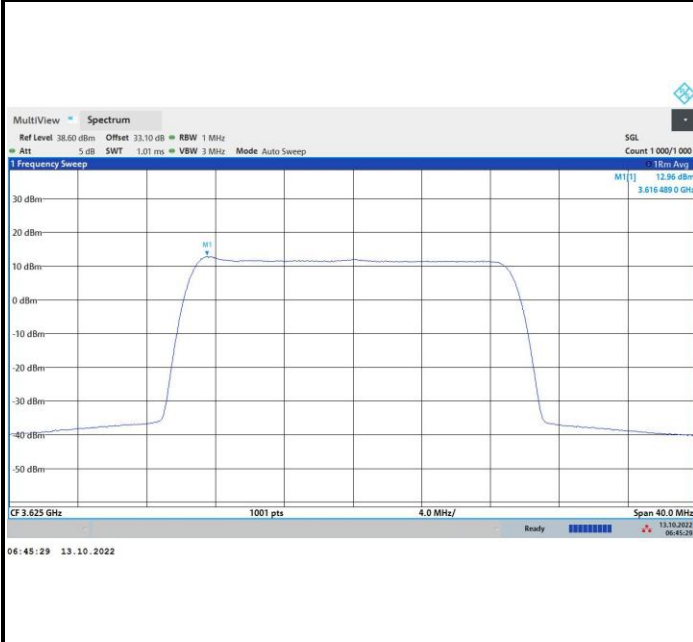

FR1 n48 / 20MHz / Middle Channel / PSD

QPSK