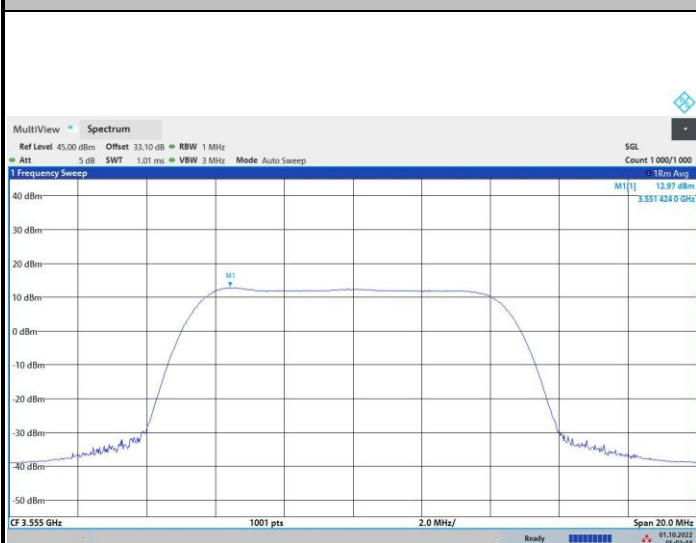

FR1 n48 / 10MHz / Lowest Channel / PSD

QPSK

16QAM

64QAM

256QAM

FR1 n48 / 10MHz / Middle Channel / PSD

QPSK

06:30:17 23.09.2022