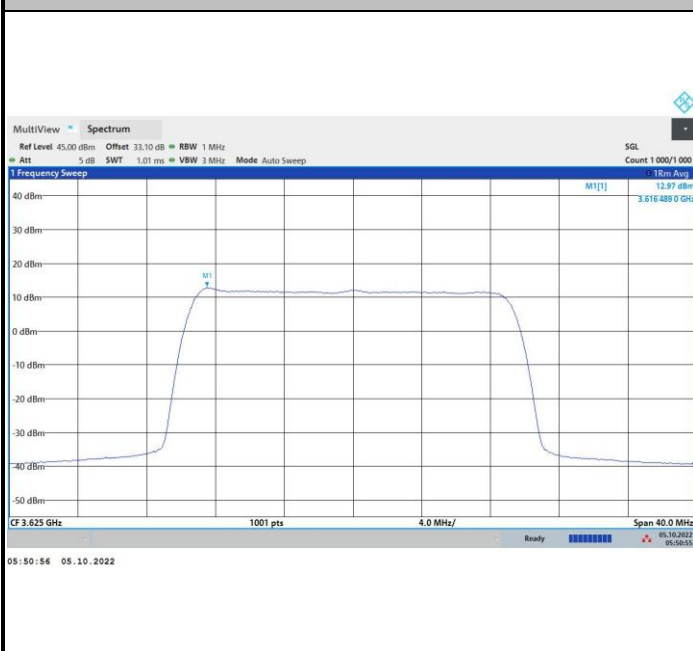

256QAM

FR1 n48 / 20MHz / Highest Channel / PSD

QPSK

16QAM

64QAM

256QAM

FR1 n48 / 40MHz / Lowest Channel / PSD

QPSK