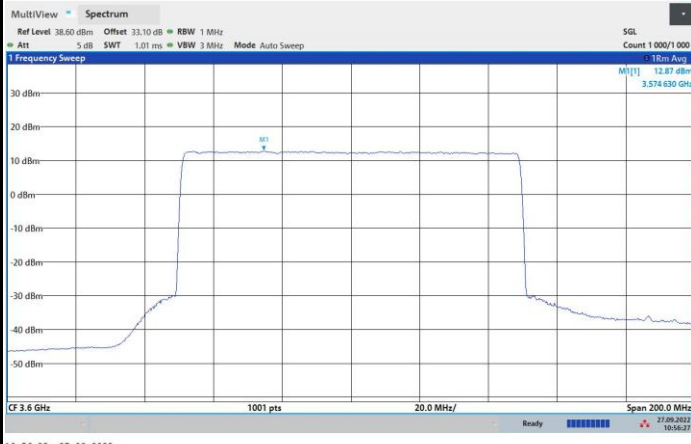

256QAM

FR1 n48 / 100MHz / Lowest Channel / PSD

QPSK

16QAM

64QAM

256QAM

FR1 n48 / 100MHz / Middle Channel / PSD

QPSK