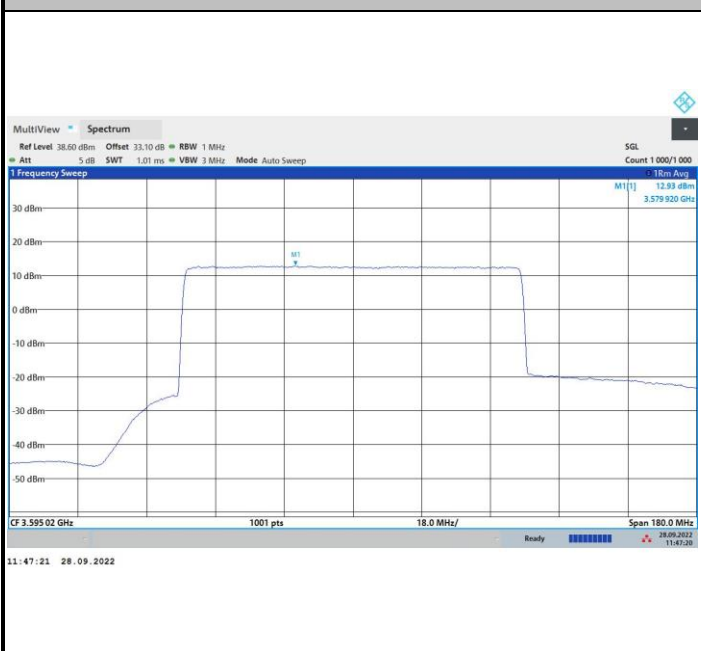

64QAM

256QAM

FR1 n48 / 90MHz / Lowest Channel / PSD

QPSK

16QAM

64QAM

256QAM

FR1 n48 / 90MHz / Middle Channel / PSD