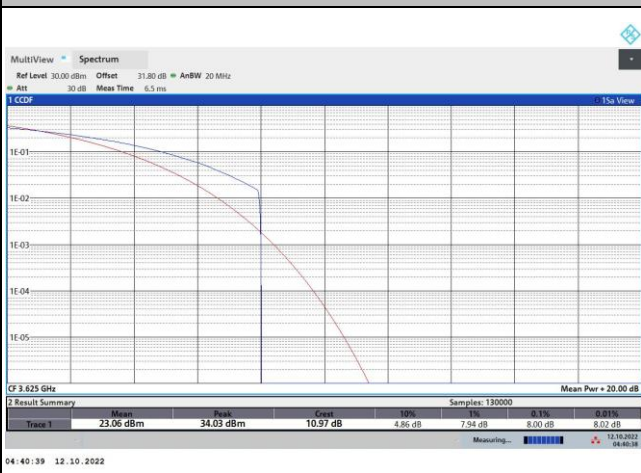

Peak-to-Average Ratio

Mode	FR1 n48 / 20MHz / PAR (dB)				Limit: 13dB
Mod.	QPSK	16QAM	64QAM	256QAM	Result
Middle CH	8.00	8.84	8.18	8.18	PASS

FR1 n48 / 20MHz / Middle Channel / PAR

QPSK