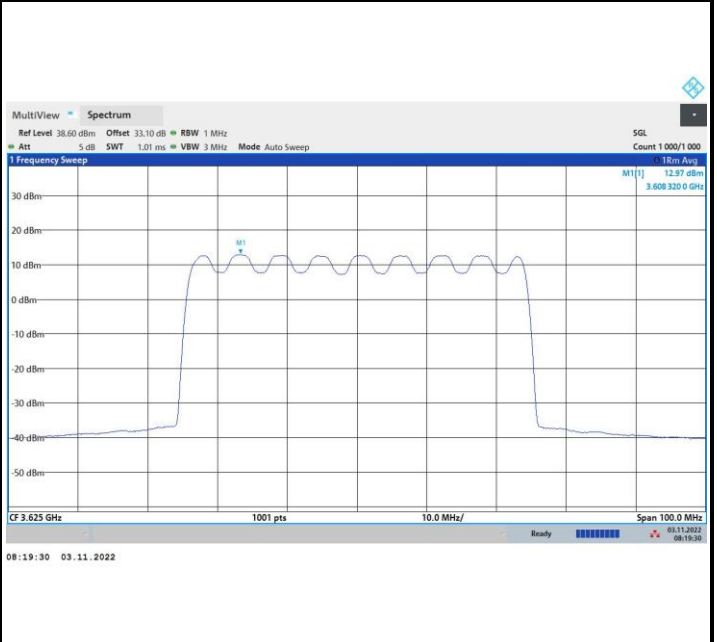

64QAM

256QAM

FR1 n48 / 50MHz / Middle Channel / PSD

QPSK

16QAM

64QAM

256QAM

FR1 n48 / 50MHz / Highest Channel / PSD