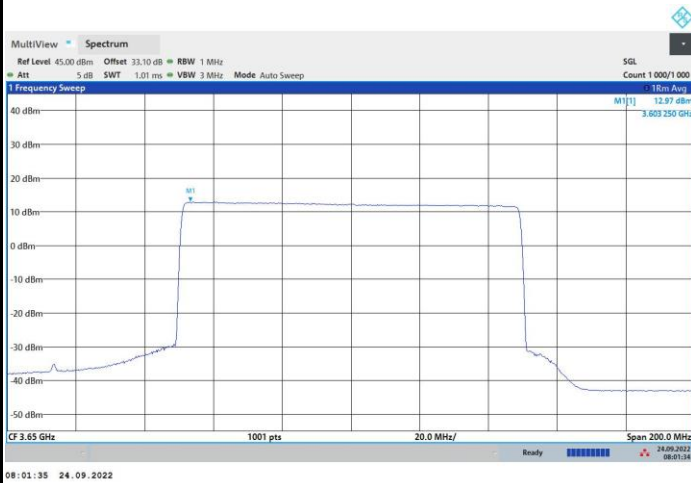

16QAM

64QAM

256QAM

FR1 n48 / 100MHz / Highest Channel / PSD

QPSK

16QAM

64QAM

256QAM