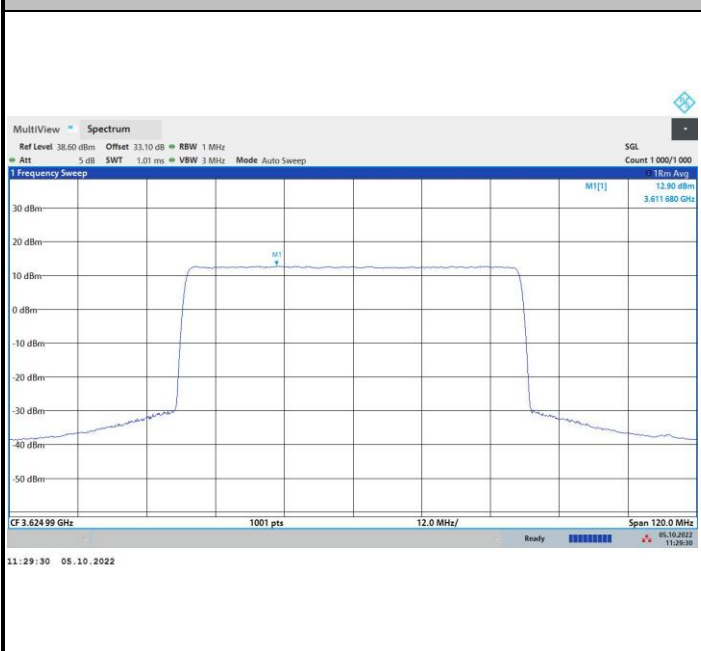

256QAM

FR1 n48 / 60MHz / Middle Channel / PSD

QPSK

16QAM

64QAM

256QAM

FR1 n48 / 60MHz / Highest Channel / PSD

QPSK