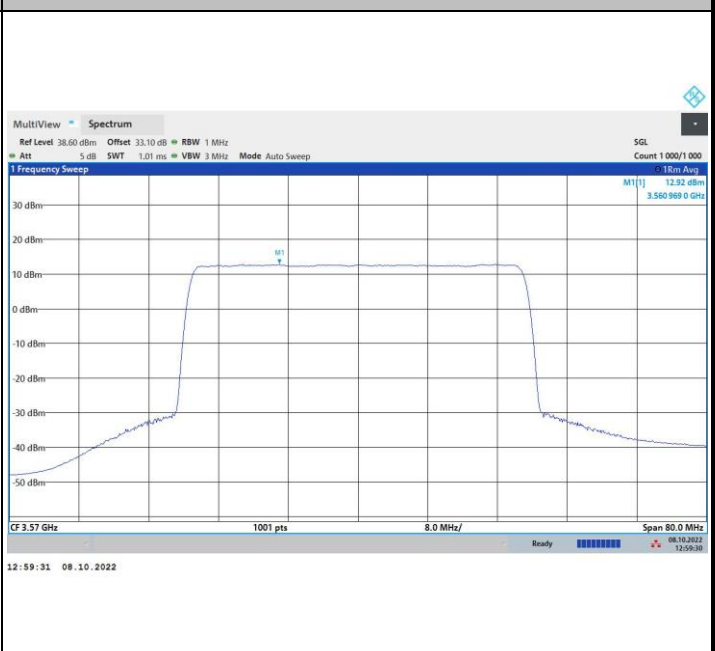

FR1 n48 / 40MHz / Lowest Channel / PSD

QPSK

16QAM

64QAM

256QAM