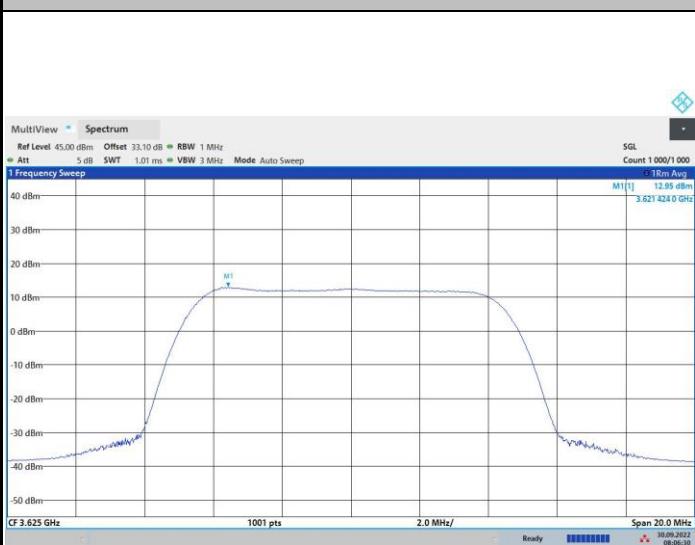

FR1 n48 / 10MHz / Middle Channel / PSD

QPSK

06:30:17 23.09.2022

16QAM

03:14:27 28.10.2022

64QAM

08:06:31 30.09.2022

256QAM

08:10:25 01.10.2022