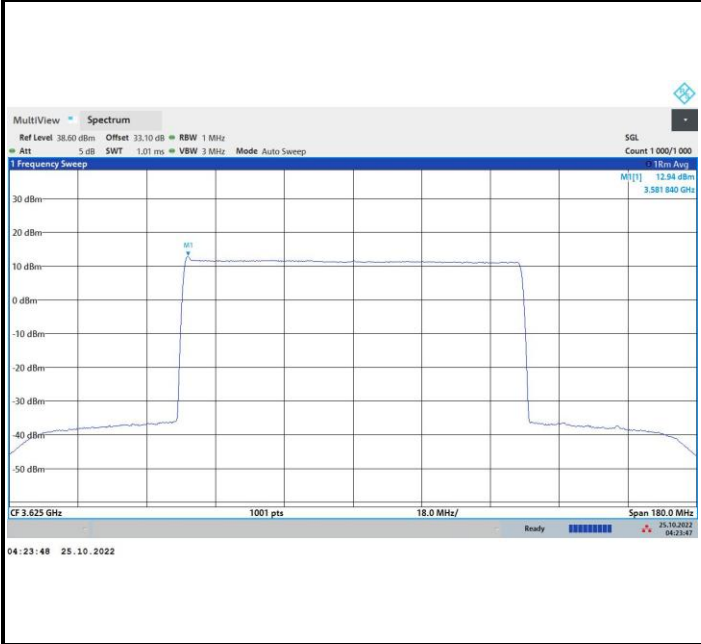

FR1 n48 / 90MHz / Middle Channel / PSD

QPSK