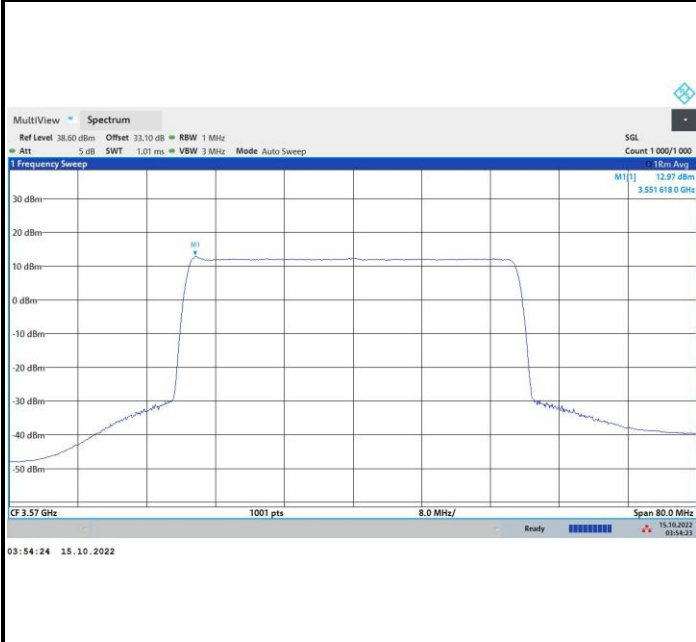

256QAM

FR1 n48 / 20MHz / Highest Channel / PSD

QPSK

16QAM

64QAM

256QAM

FR1 n48 / 40MHz / Lowest Channel / PSD

QPSK