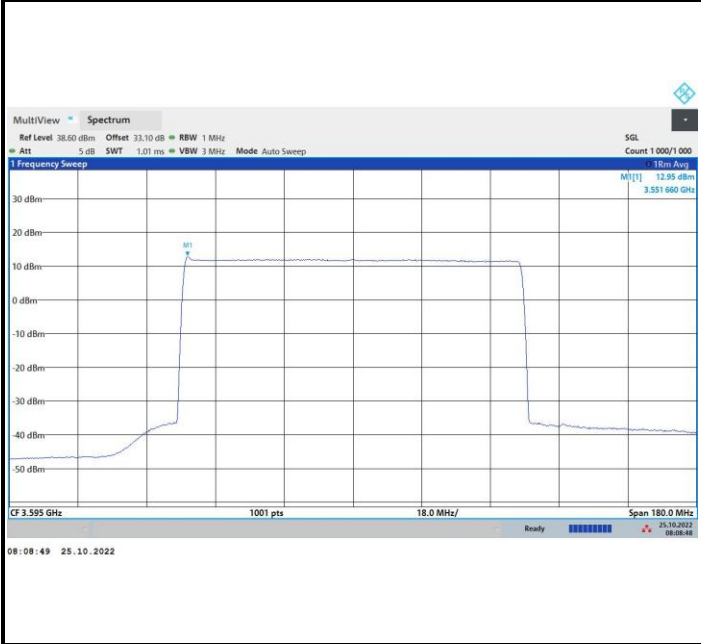

64QAM

256QAM

FR1 n48 / 90MHz / Lowest Channel / PSD

QPSK

16QAM

64QAM

256QAM

FR1 n48 / 90MHz / Middle Channel / PSD