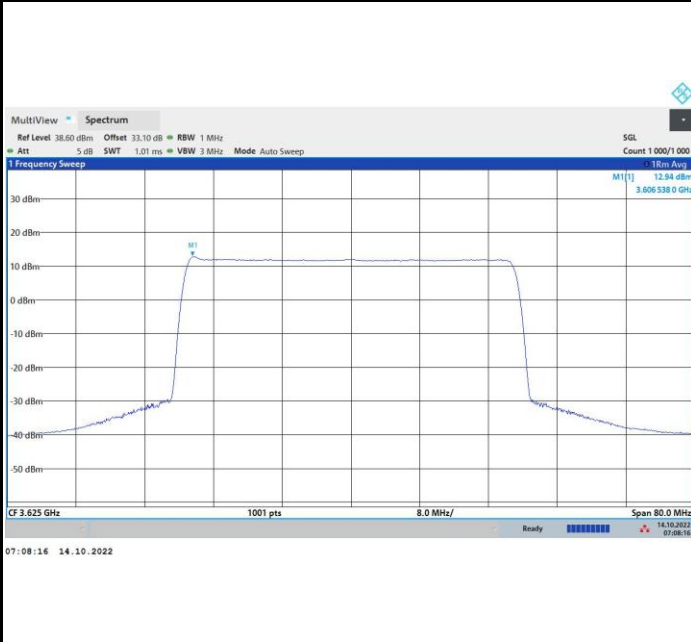

FR1 n48 / 40MHz / Middle Channel / PSD

QPSK