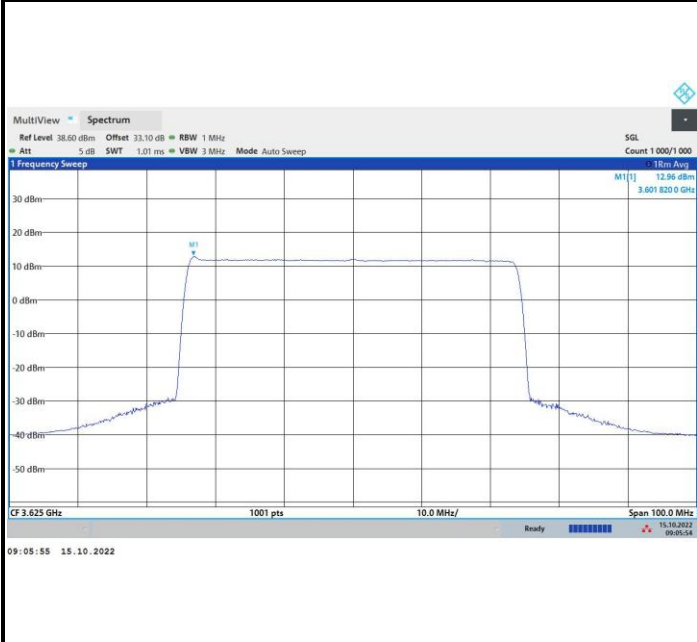

64QAM

256QAM

FR1 n48 / 50MHz / Middle Channel / PSD

QPSK

16QAM

64QAM

256QAM

FR1 n48 / 50MHz / Highest Channel / PSD