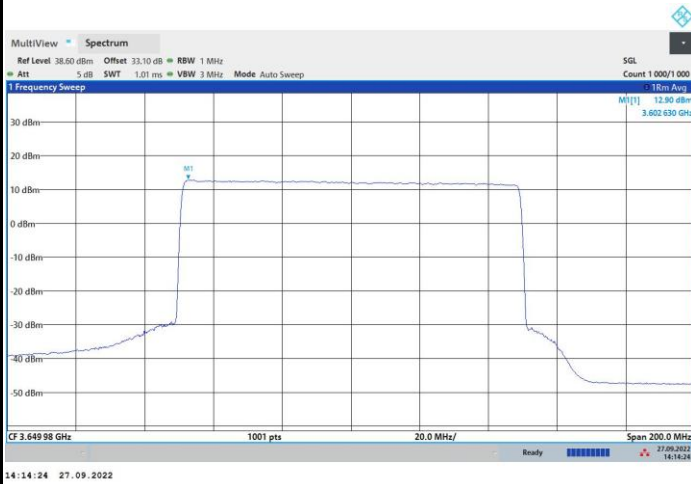

16QAM

64QAM

256QAM

FR1 n48 / 100MHz / Highest Channel / PSD

QPSK

16QAM

64QAM

256QAM