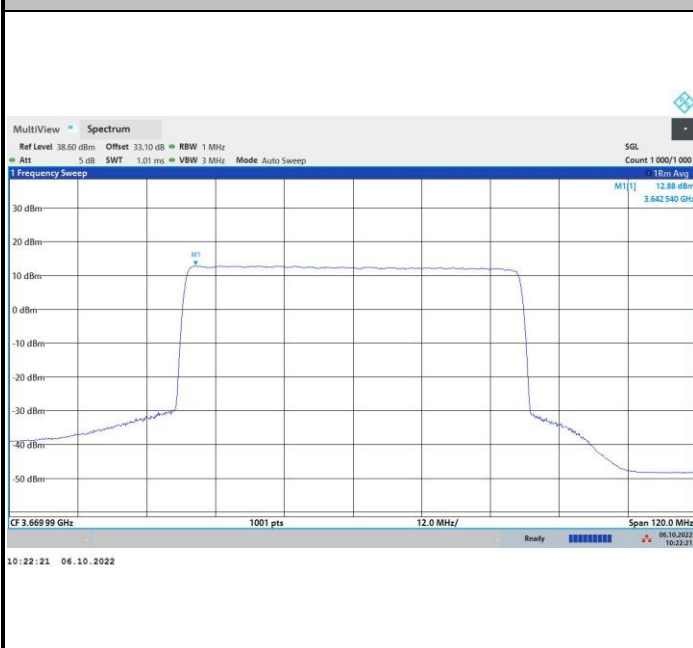

FR1 n48 / 60MHz / Highest Channel / PSD

QPSK

16QAM

64QAM

256QAM