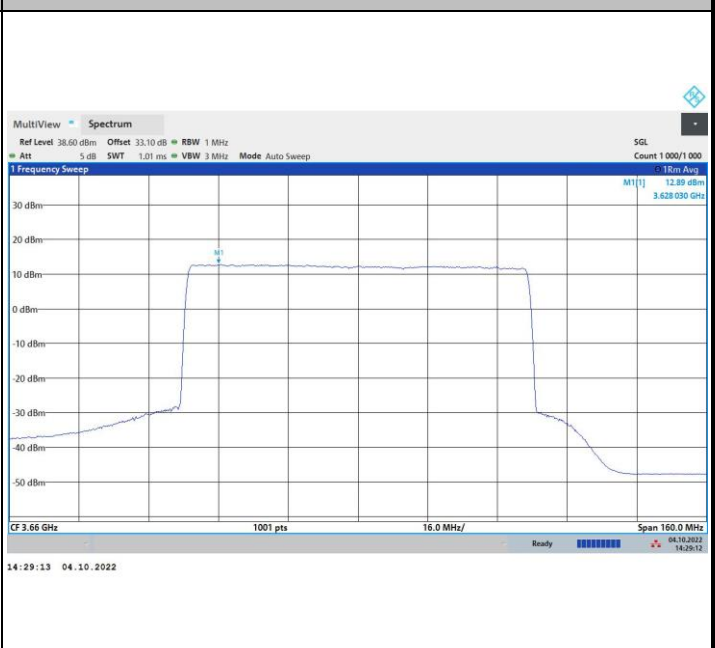

FR1 n48 / 80MHz / Highest Channel / PSD

QPSK

16QAM

64QAM

256QAM