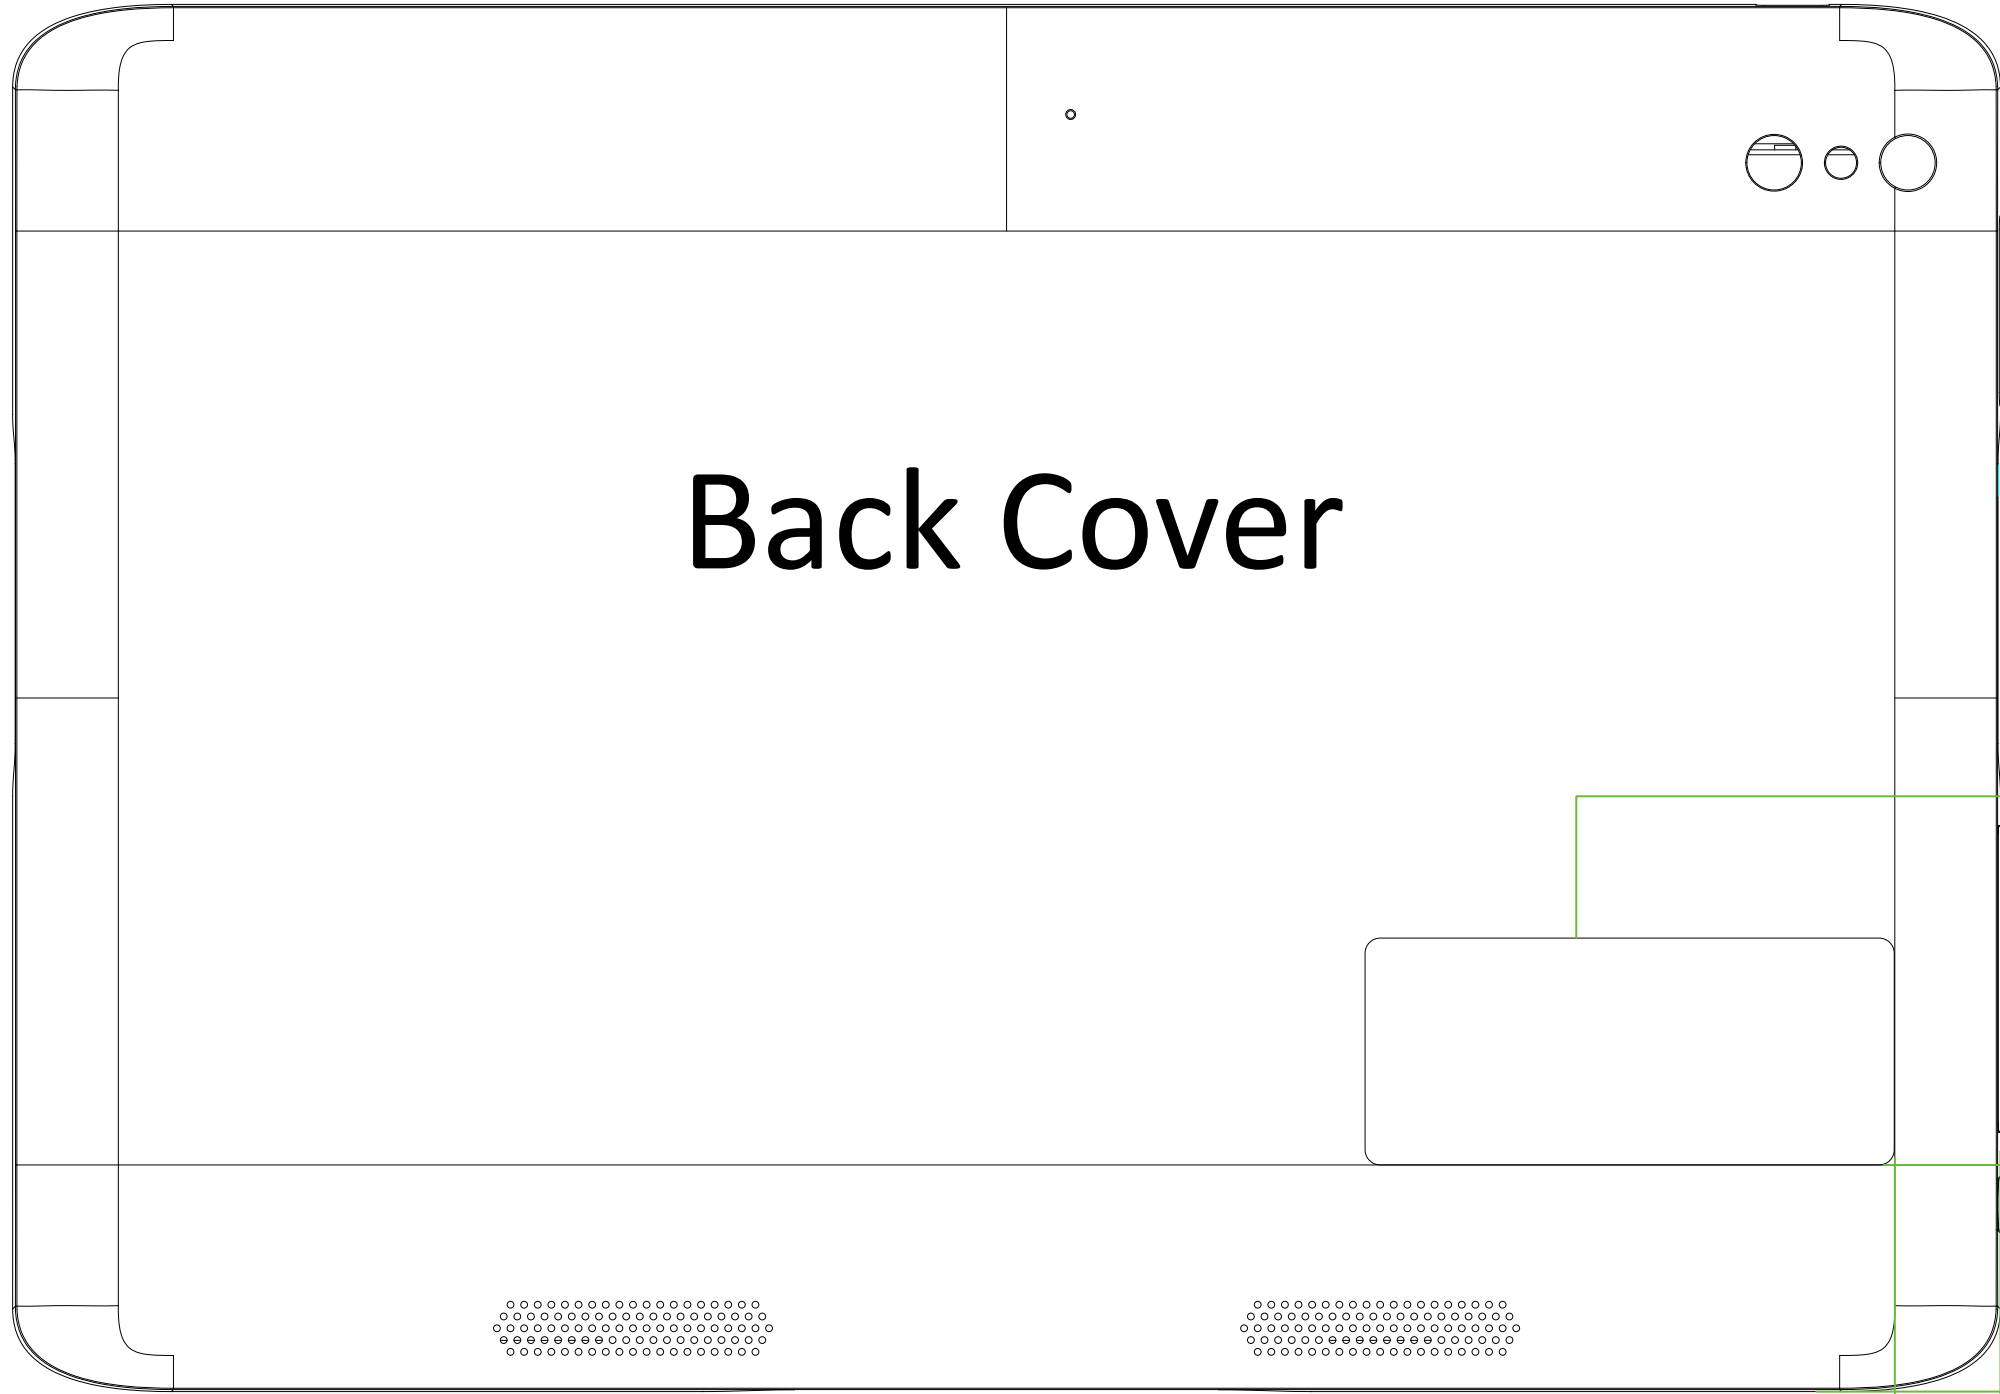

# Back Cover

Rating label  
HCMV5006010  
70x30mm

35.1mm

14mm