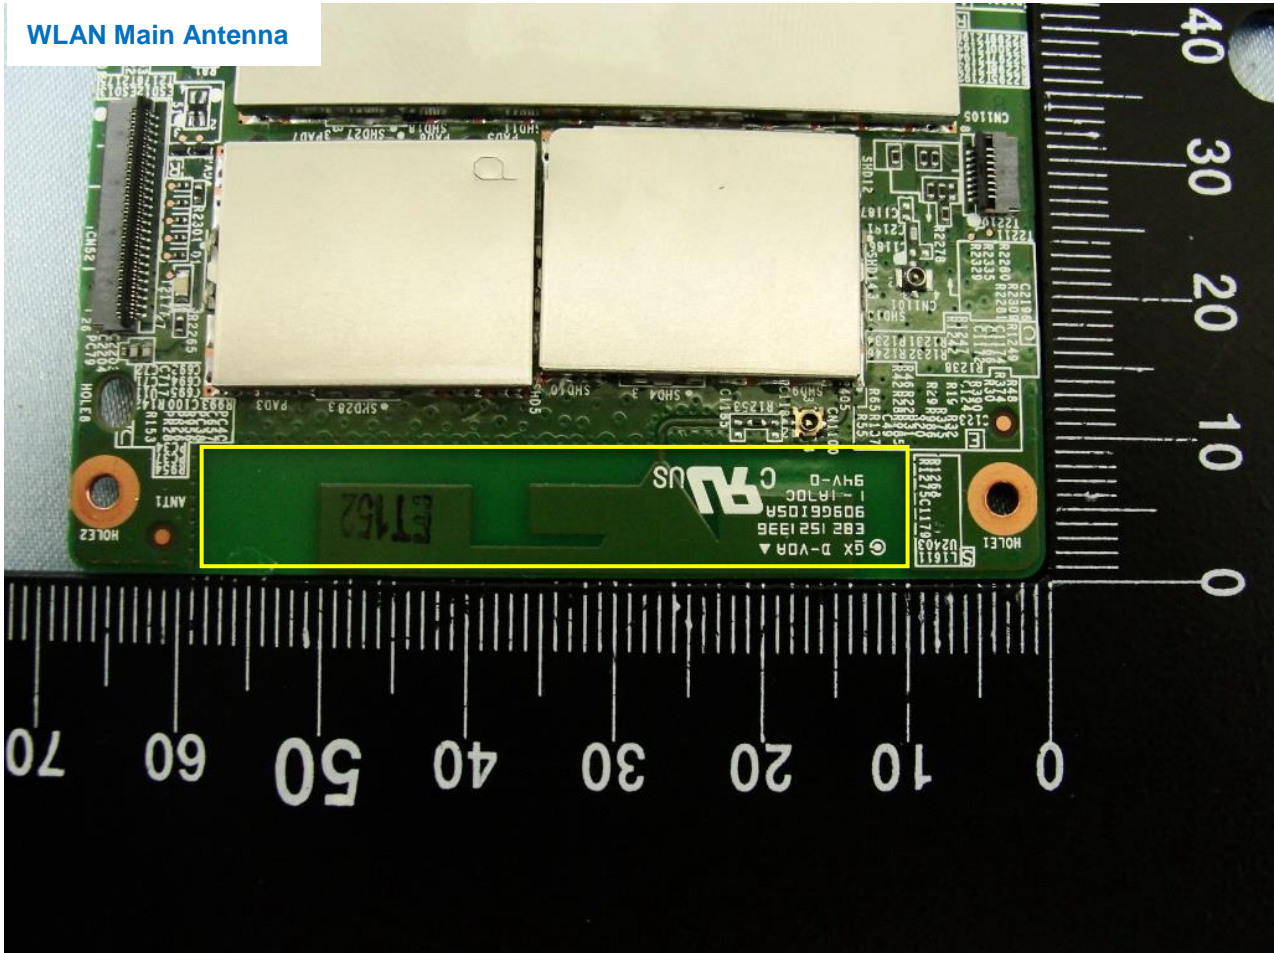

Brand Name: Clover / Model Number: P100/C101

Brand Name: Clover / Model Number: P100/C101

WWAN Antenna

Brand Name: Clover / Model Number: P100/C101

Brand Name: Clover / Model Number: P100/C101

WLAN Main Antenna