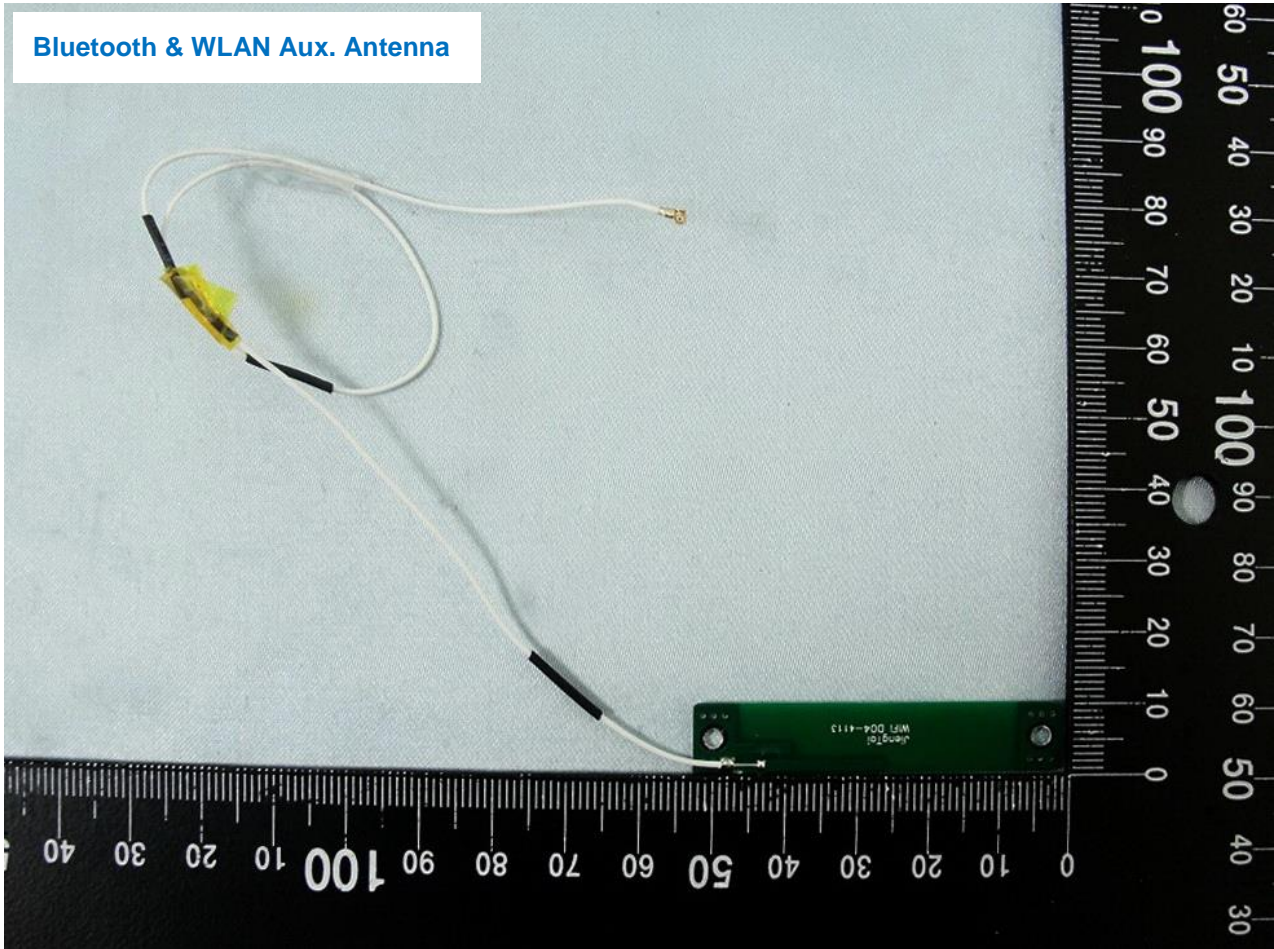

Brand Name: Clover / Model Number: P100/C100

Brand Name: Clover / Model Number: P100/C100

WLAN Main Antenna

Brand Name: Clover / Model Number: P100/C100

Bluetooth & WLAN Aux. Antenna

Brand Name: Clover / Model Number: P100/C100