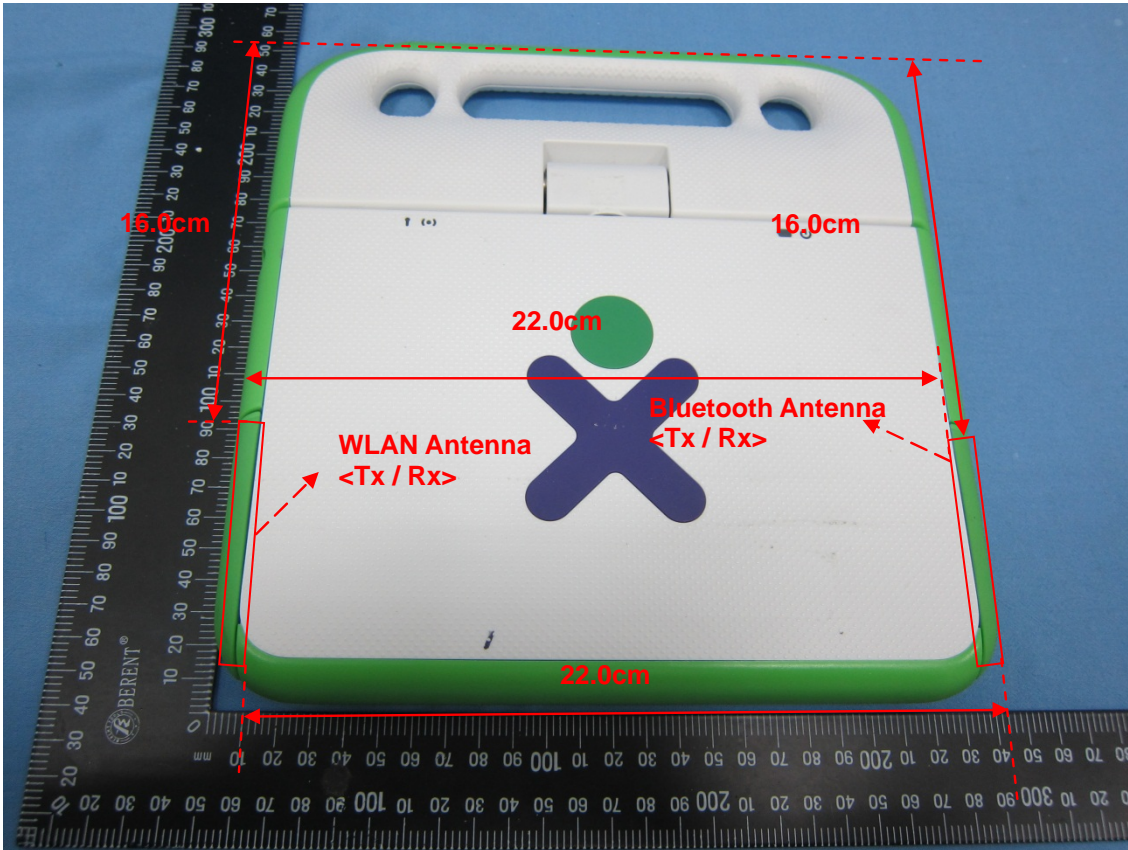

### Appendix D. Product Photos

Antenna Location :

Antenna	Length	Width
WLAN Antenna <Tx / Rx>	7.7 cm	2.1 cm
Bluetooth Antenna <Tx / Rx>	7.7 cm	2.1 cm
EUT	24.5 cm	23.0 cm

The shortest distance between the Tx antennas	
WLAN Antenna to Bluetooth Antenna	21.0 cm

### Appendix E. Test Setup Photos

Bottom of Laptop with Phantom 0 cm Gap –  
Antenna Position 0°

Bottom of Laptop with Phantom 0 cm Gap –  
Antenna Position 180°

Bottom of Tablet with Phantom 0 cm – Antenna  
Position 0°

Bottom of Tablet with Phantom 0 cm – Antenna  
Position 180°

Edge1 with Phantom 0 cm – Antenna Position 0°

Edge1 with Phantom 0 cm – Antenna Position 180°

Edge2 with Phantom 0 cm – Antenna Position 0°

Edge2 with Phantom 0 cm – Antenna Position 180°

Edge3 with Phantom 0 cm – Antenna Position 0°

Edge3 with Phantom 0 cm – Antenna Position 180°

Edge4 with Phantom 0 cm – Antenna Position 0°    Edge4 with Phantom 0 cm – Antenna Position 180°