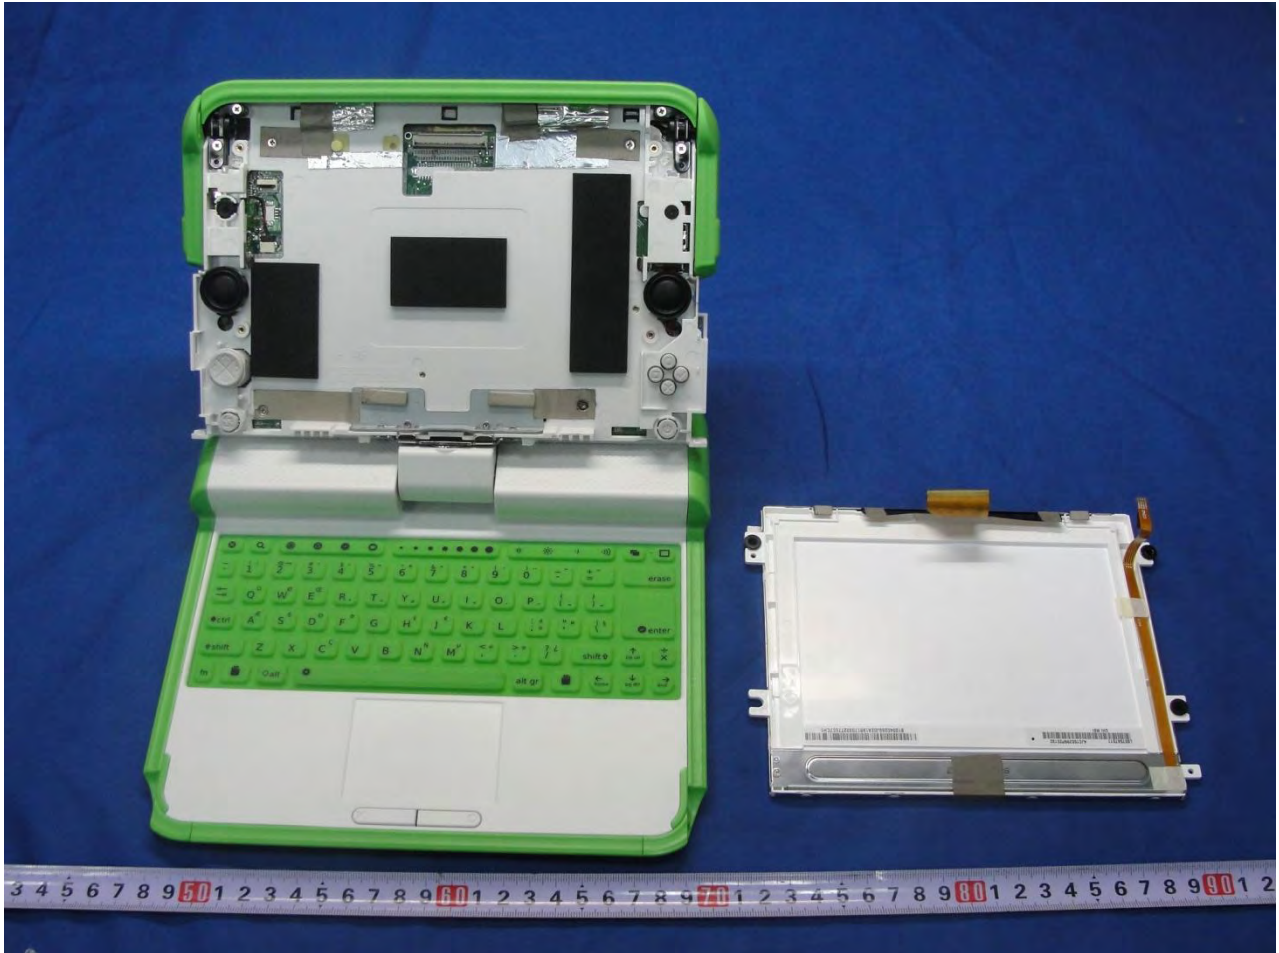

Model Name: XO-1.5