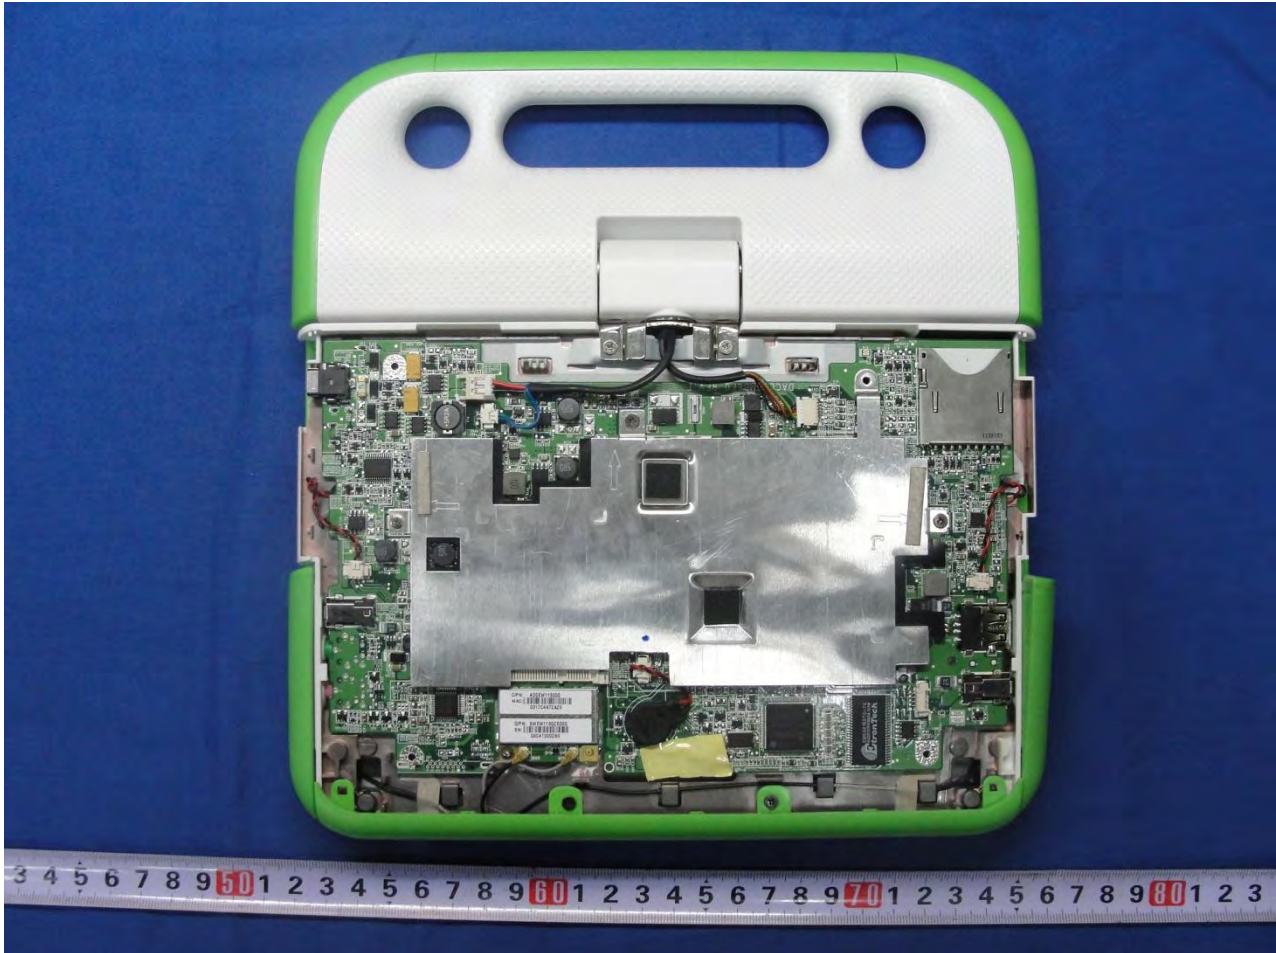

Model Name: XO-1.5