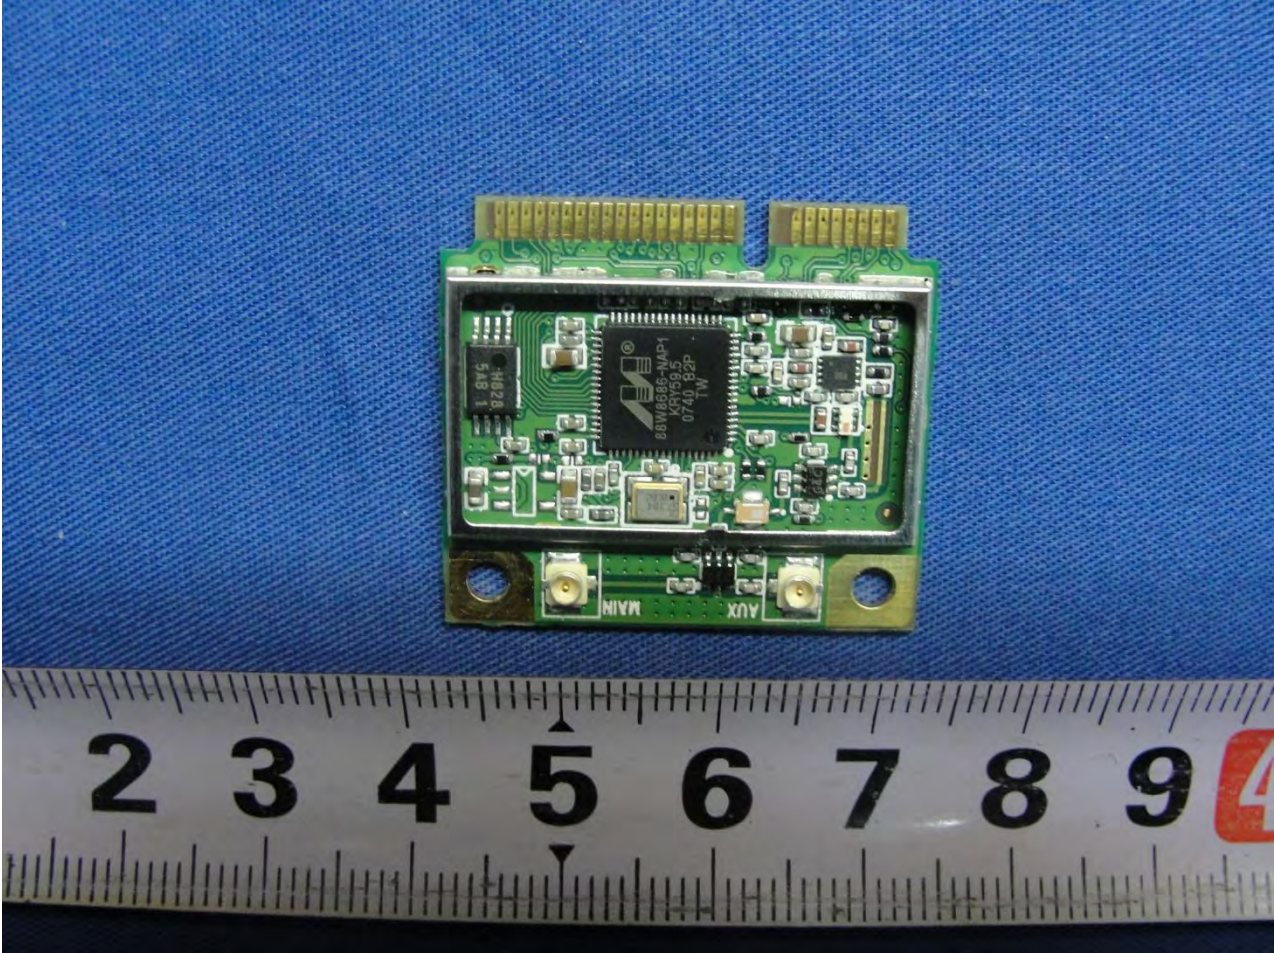

Model Name: XO-1.5