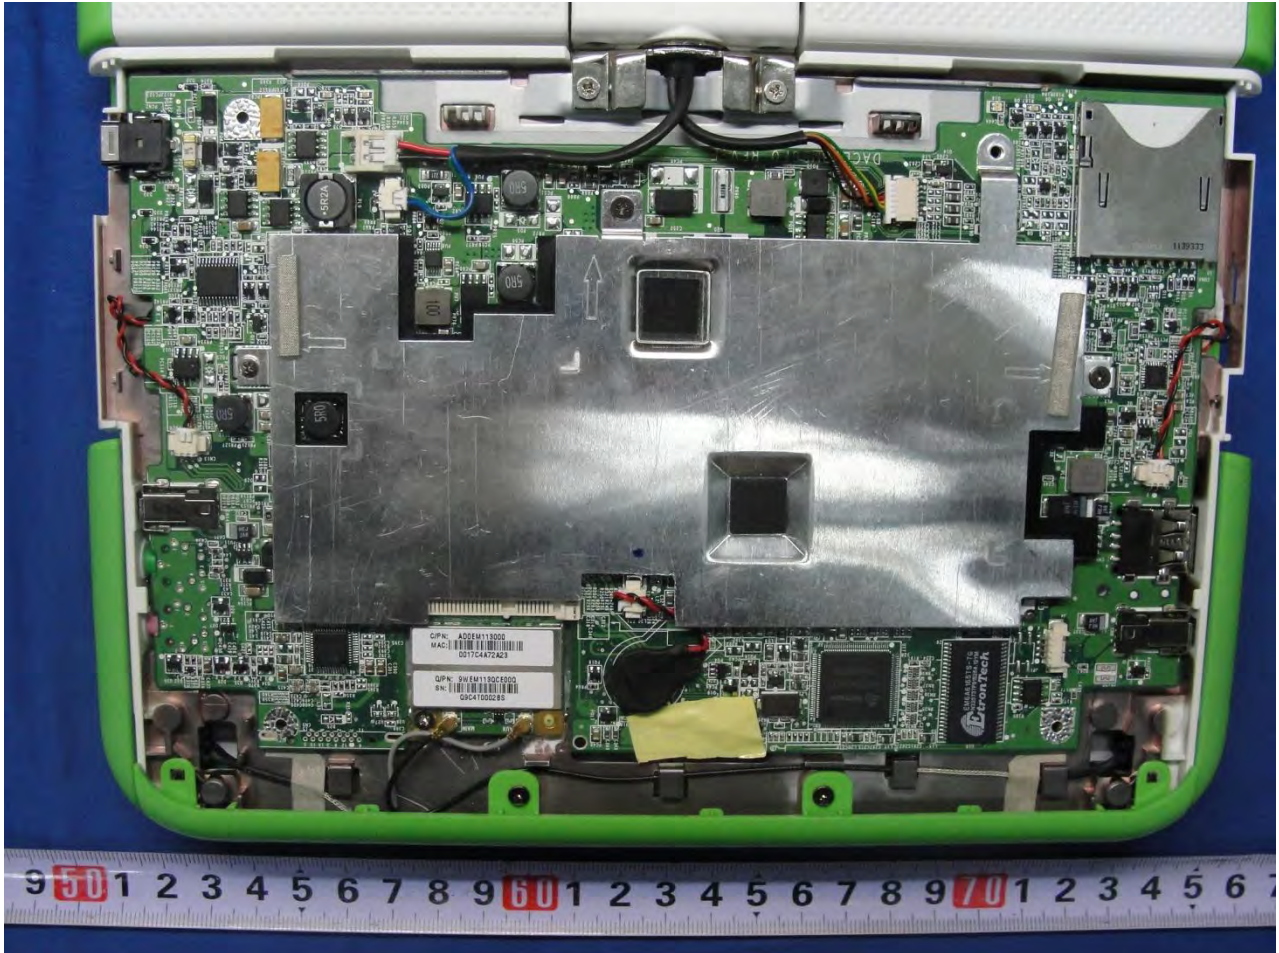

Model Name: XO-1.5