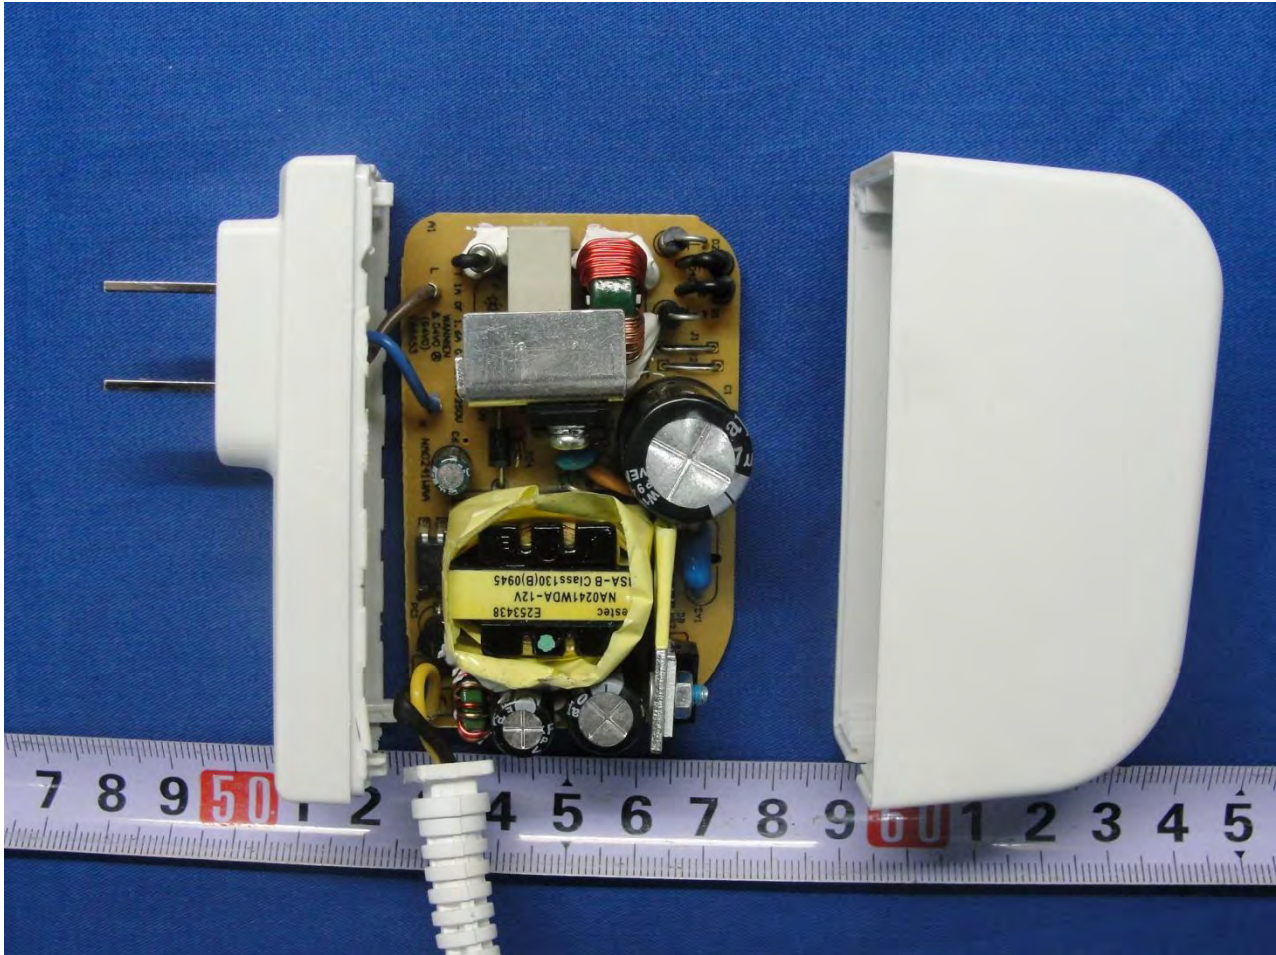

Model Name: XO-1.5

Model Name: XO-1.5

Model Name: XO-1.5

Model Name: XO-1.5

2. Photograph of Accessory

Model Name: XO-1.5

List of Accessory:

Specification of Accessory		
AC Adapter 1	Brand Name	Bestec
	Model Name	NA0241WAA
	Power Rating	I/P:100-240Vac, 50-60Hz, 1A; O/P: 12Vdc, 2A
	DC Power Cord Type	1.8 meter non-shielded cable with ferrite core
AC Adapter 2	Brand Name	Bestec
	Model Name	NA0241WAAA
	Power Rating	I/P:100-240Vac, 50-60Hz, 1A; O/P: 12Vdc, 2A
	DC Power Cord Type	1.8 meter non-shielded cable with ferrite core
Battery	Brand Name	OLPC
	Model Name	CL1
	Power Rating	6.5Vdc, 3100mAh, 20.15Wh
	Type	Li-Fe
LCD Panel	Brand Name	CHI MEI
	Model Name	LS075AT011
CPU	Brand Name	VIA
	Model Name	C7-M(1.0GHz)
Camera	Brand Name	Suyin
	Model Name	CM0316-OLPC01

Model Name: XO-1.5

Model Name: XO-1.5

Model Name: XO-1.5

Model Name: XO-1.5

Model Name: XO-1.5

Model Name: XO-1.5

Model Name: XO-1.5

Model Name: XO-1.5