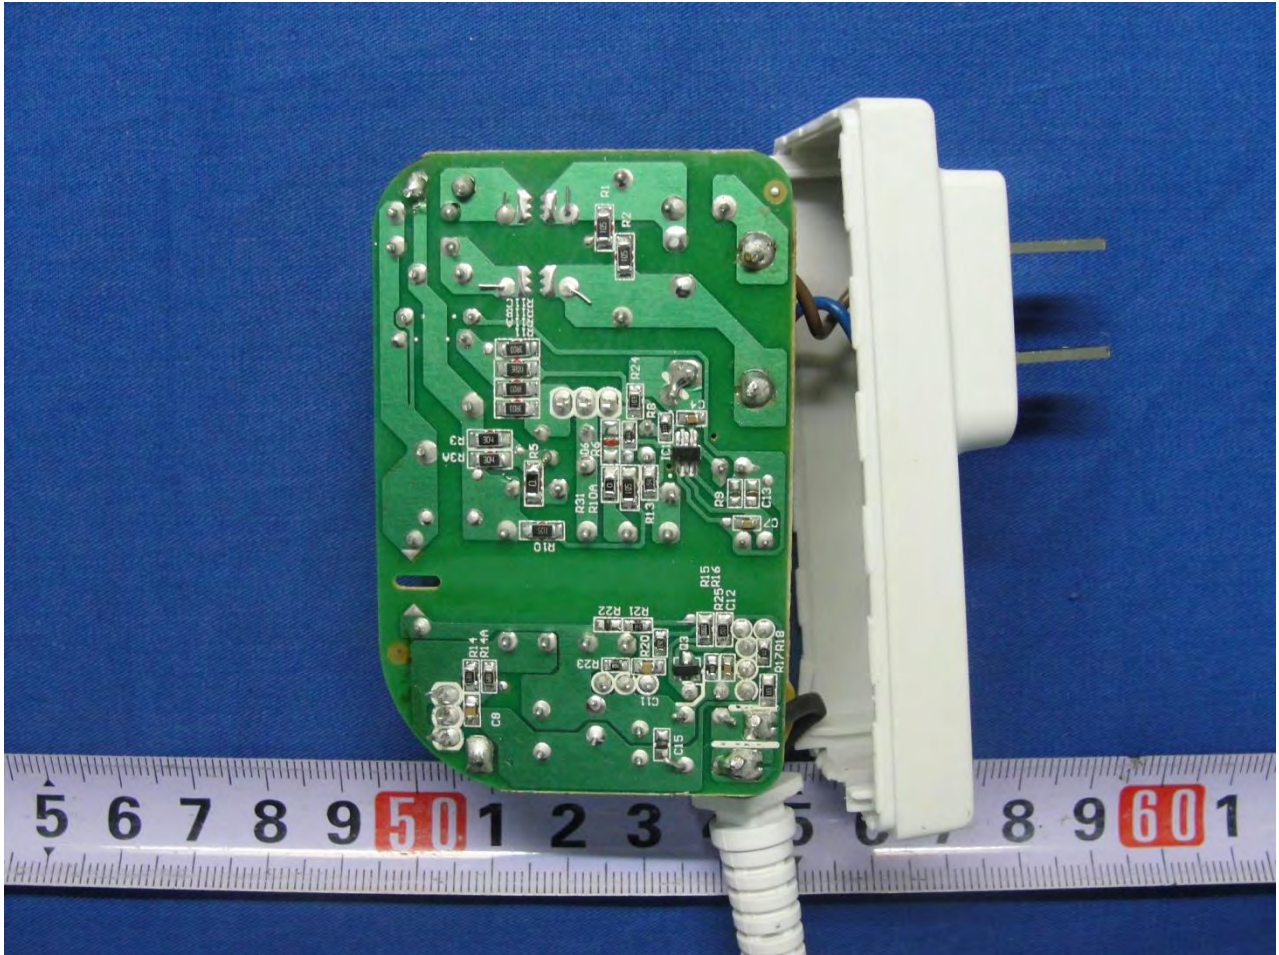

Model Name: XO-1.5

Model Name: XO-1.5

Model Name: XO-1.5

Model Name: XO-1.5

2. Photograph of Accessory

Model Name: XO-1.5

List of Accessory:

Specification of Accessory		
AC Adapter 1	Brand Name	Bestec
	Model Name	NA0241WAA
	Power Rating	I/P:100-240Vac, 50-60Hz, 1A; O/P: 12Vdc, 2A
	DC Power Cord Type	1.8 meter non-shielded cable with ferrite core
AC Adapter 2	Brand Name	Bestec
	Model Name	NA0241WAAA
	Power Rating	I/P:100-240Vac, 50-60Hz, 1A; O/P: 12Vdc, 2A
	DC Power Cord Type	1.8 meter non-shielded cable with ferrite core
Battery	Brand Name	OLPC
	Model Name	CL1
	Power Rating	6.5Vdc, 3100mAh, 20.15Wh
	Type	Li-Fe
LCD Panel	Brand Name	CHI MEI
	Model Name	LS075AT011
CPU	Brand Name	VIA
	Model Name	C7-M(1.0GHz)
Camera	Brand Name	Suyin
	Model Name	CM0316-OLPC01

Model Name: XO-1.5

Model Name: XO-1.5

Model Name: XO-1.5

Model Name: XO-1.5

Model Name: XO-1.5

Model Name: XO-1.5

Model Name: XO-1.5

Model Name: XO-1.5