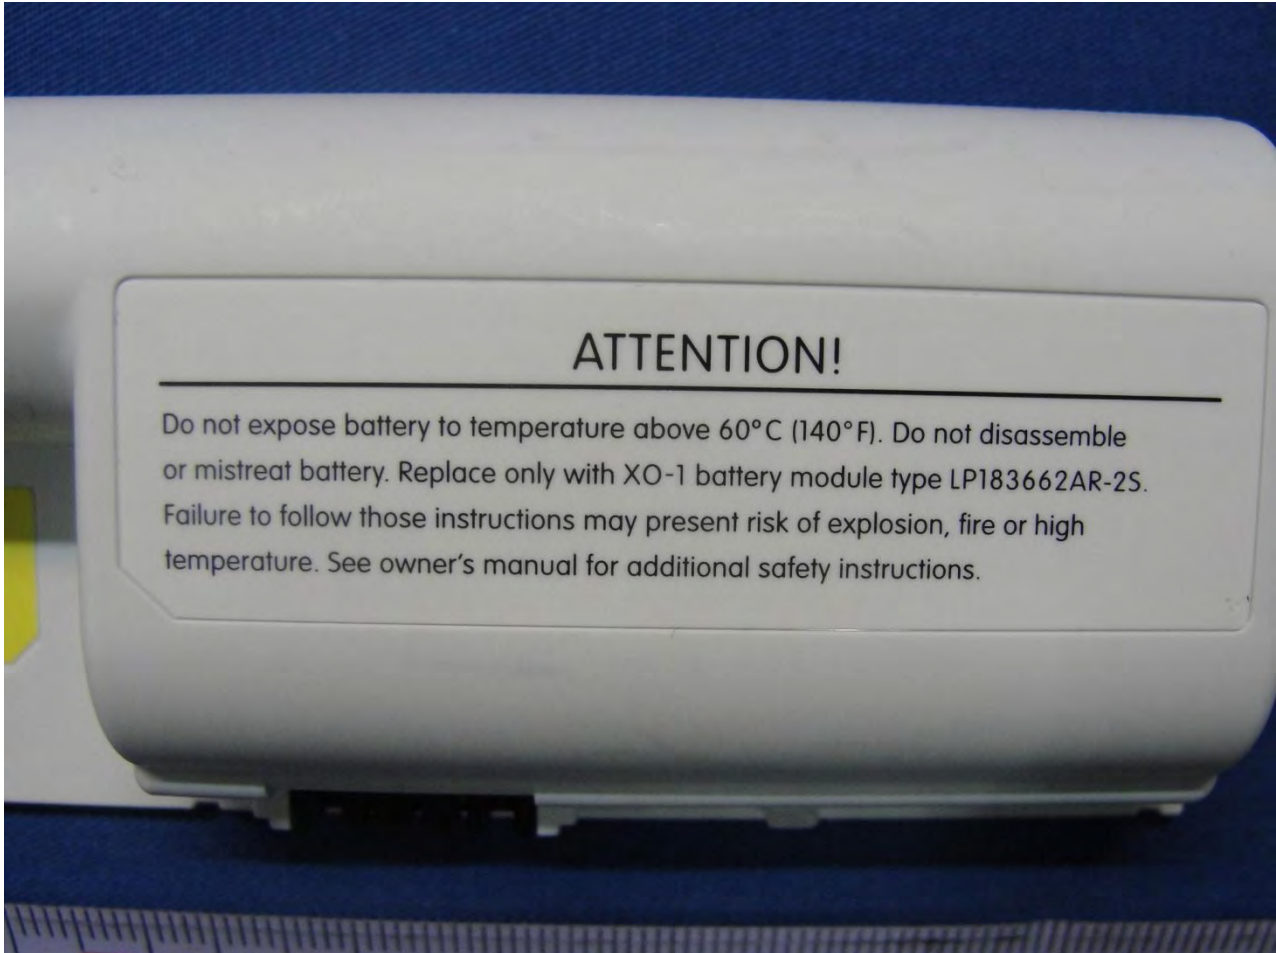

Model Name: XO-1.5