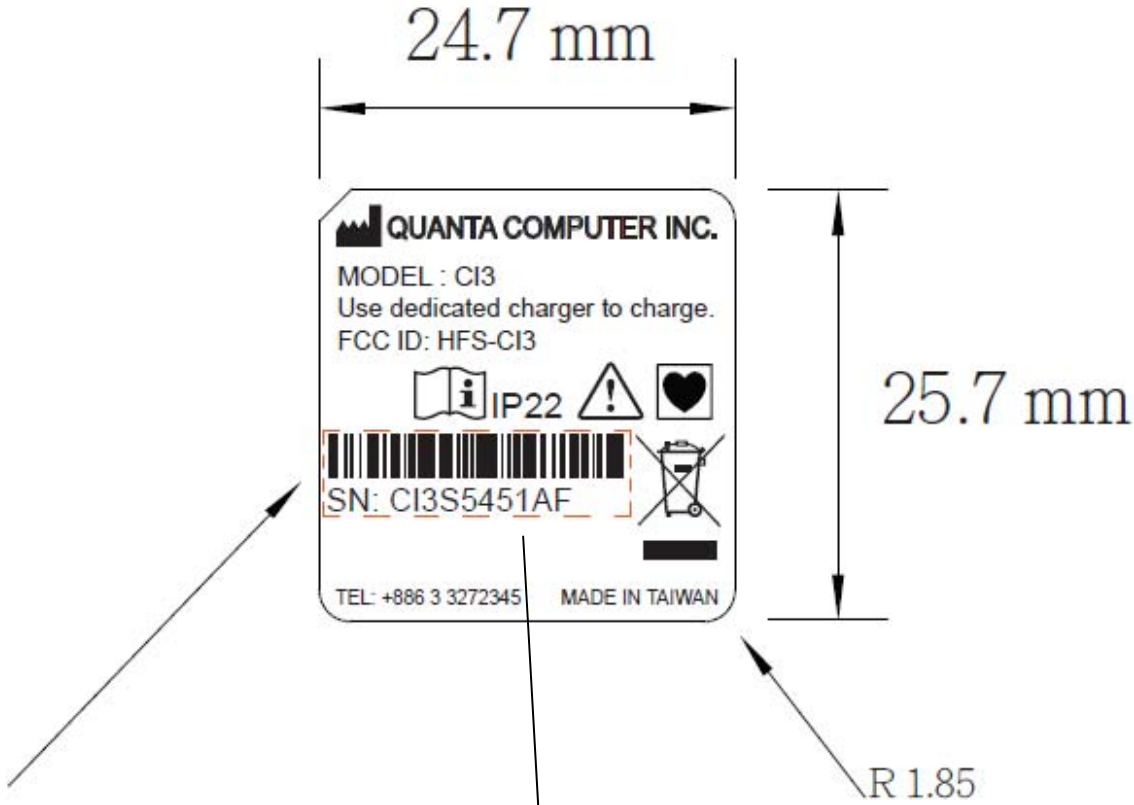

FCC ID Label and Location

Back side of EUT