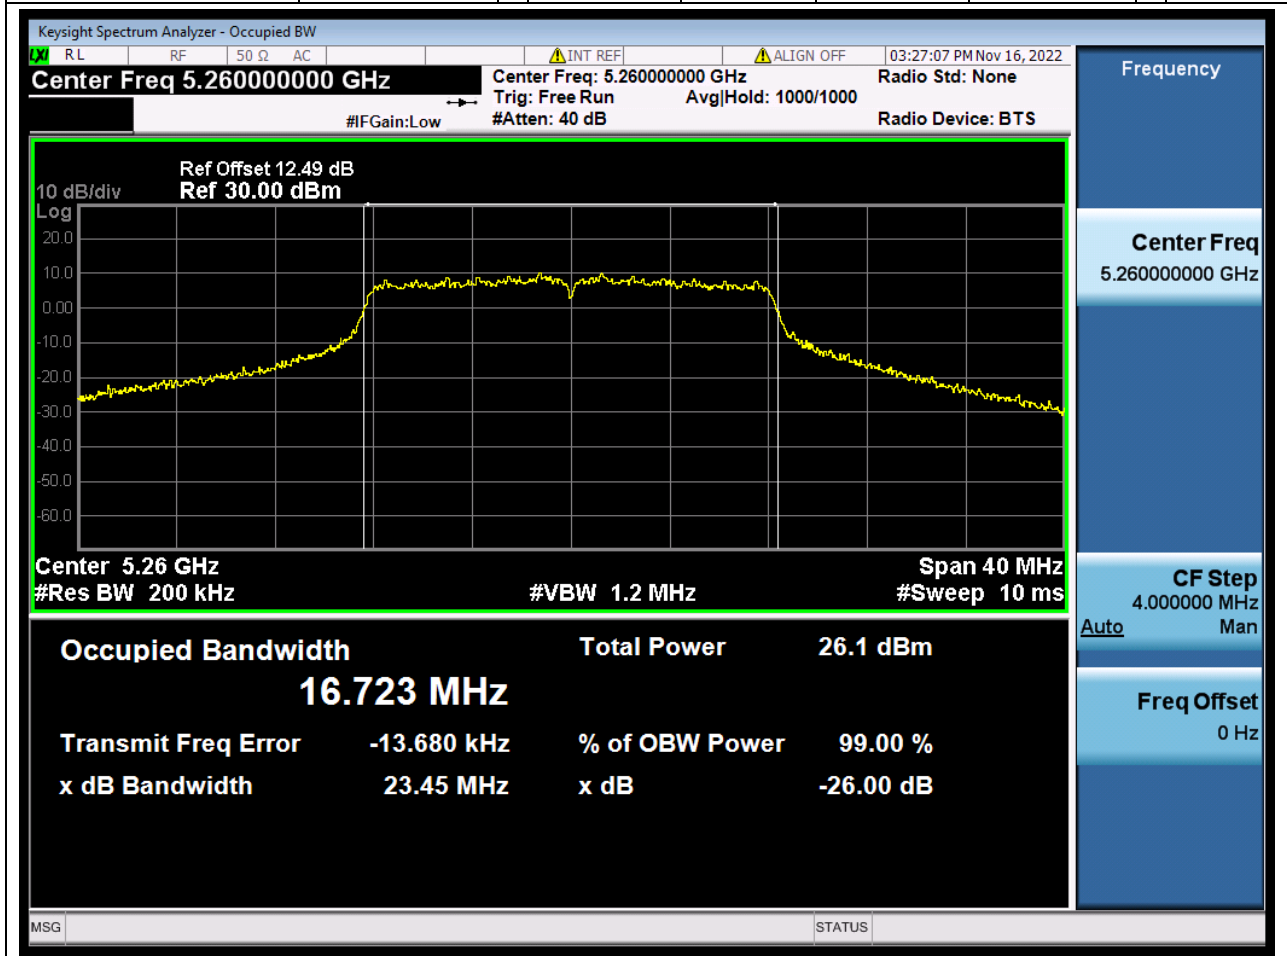

15. 802.11a_20M_U-NII-2A_L

15.1. A.2.2-99% Bandwidth(NTNV)

Center Frequency (MHz)	OBW Power (%)	RBW (MHz)	Detector	Limit (MHz)	OBW (MHz)	Verdict
5260	99	0.2	Peak	0	16.723239	N/A