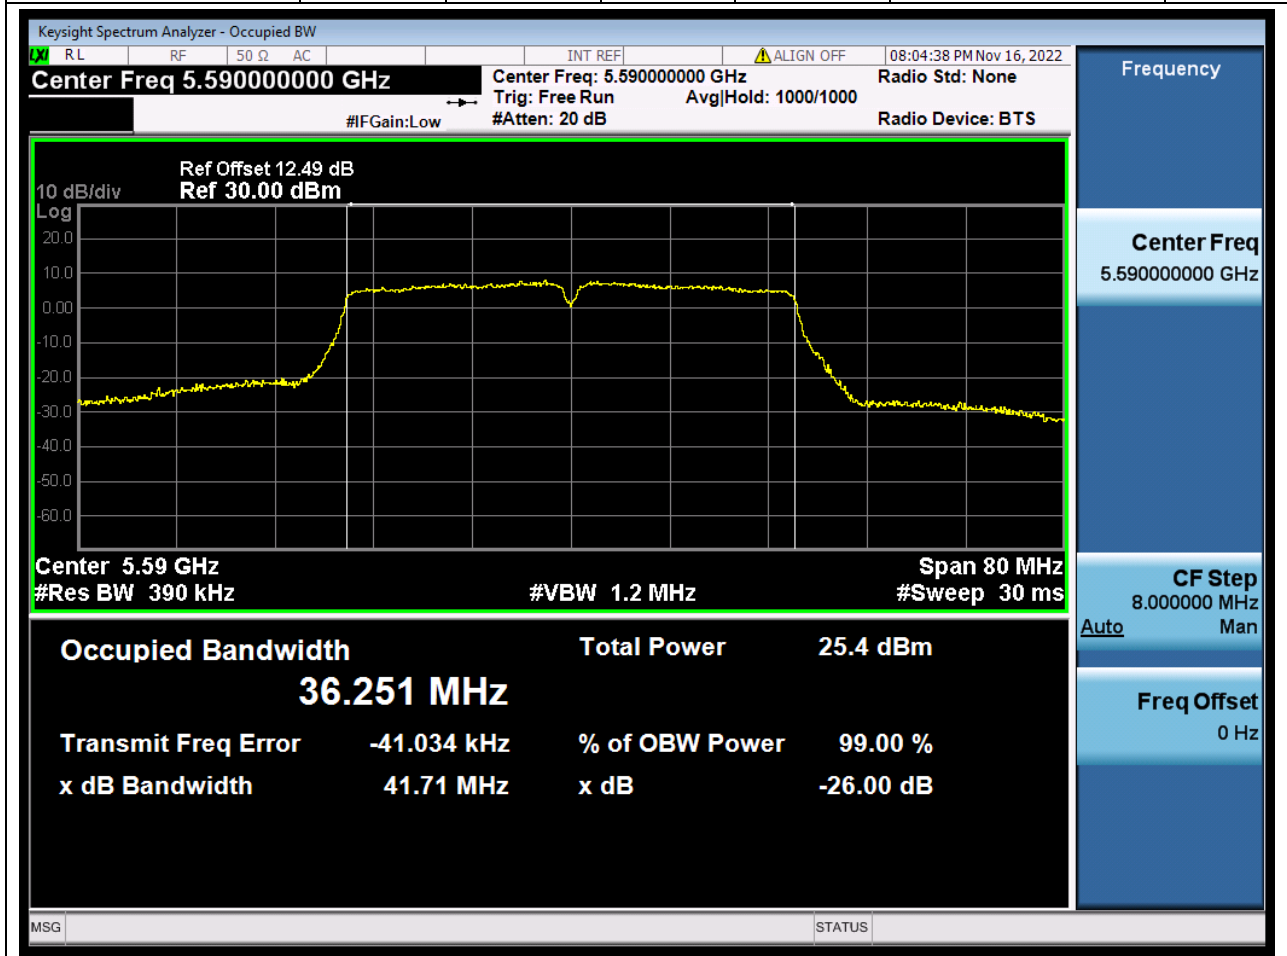

42. 802.11ac_40M_U-NII-2C_M

42.1. A.2-26dB Bandwidth(NTNV)

Center Frequency (MHz)	XdB Down	RBW (MHz)	Detector	Limit (MHz)	XdB BandWidth (MHz)	Verdict
5590	26	0.39	Peak	0	41.711847	N/A