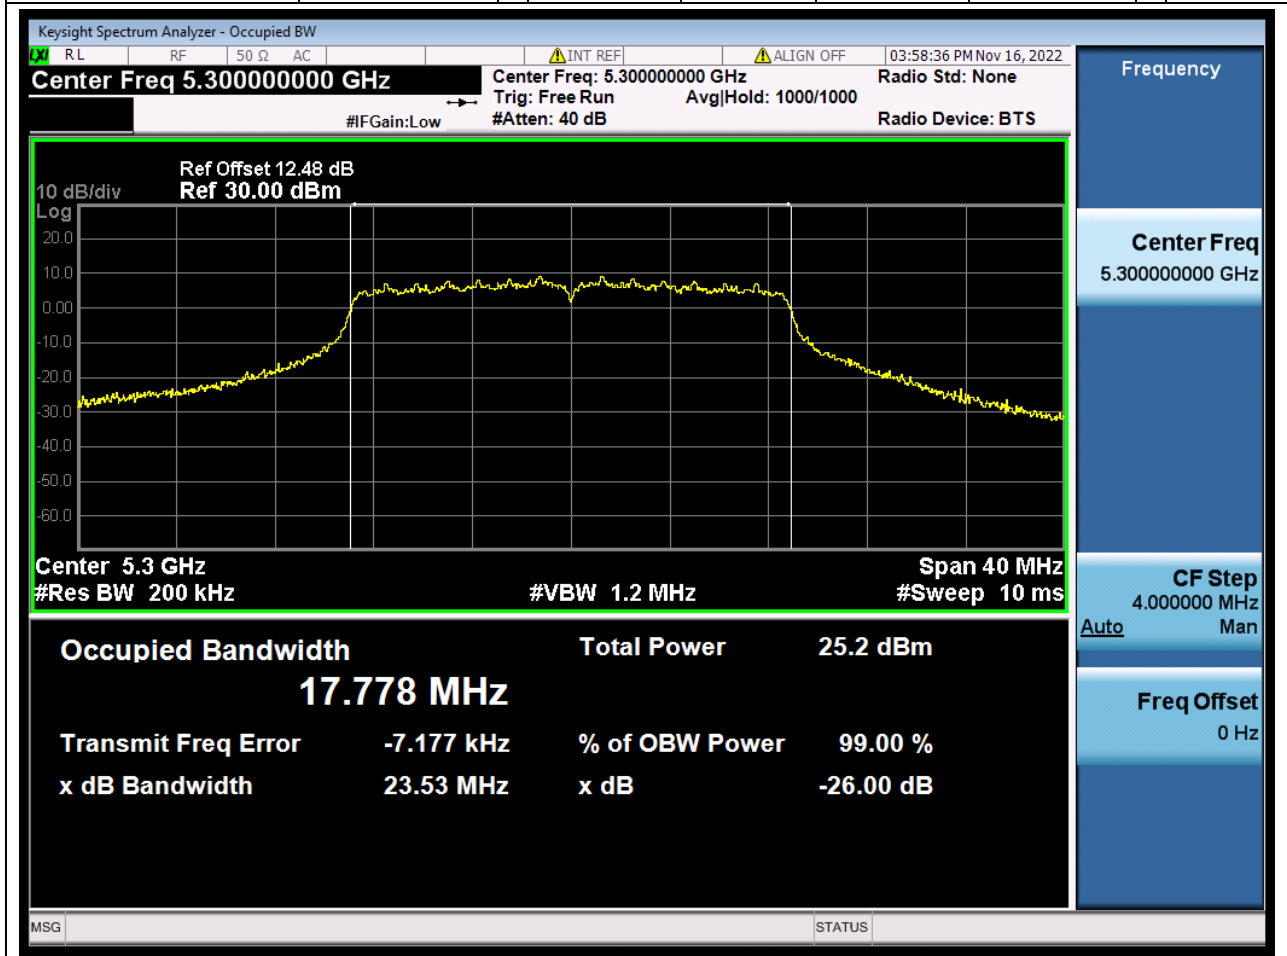

24. 802.11ac_20M_U-NII-2A_M

24.1. A.2.2-99% Bandwidth(NTNV)

Center Frequency (MHz)	OBW Power (%)	RBW (MHz)	Detector	Limit (MHz)	OBW (MHz)	Verdict
5300	99	0.2	Peak	0	17.778223	N/A