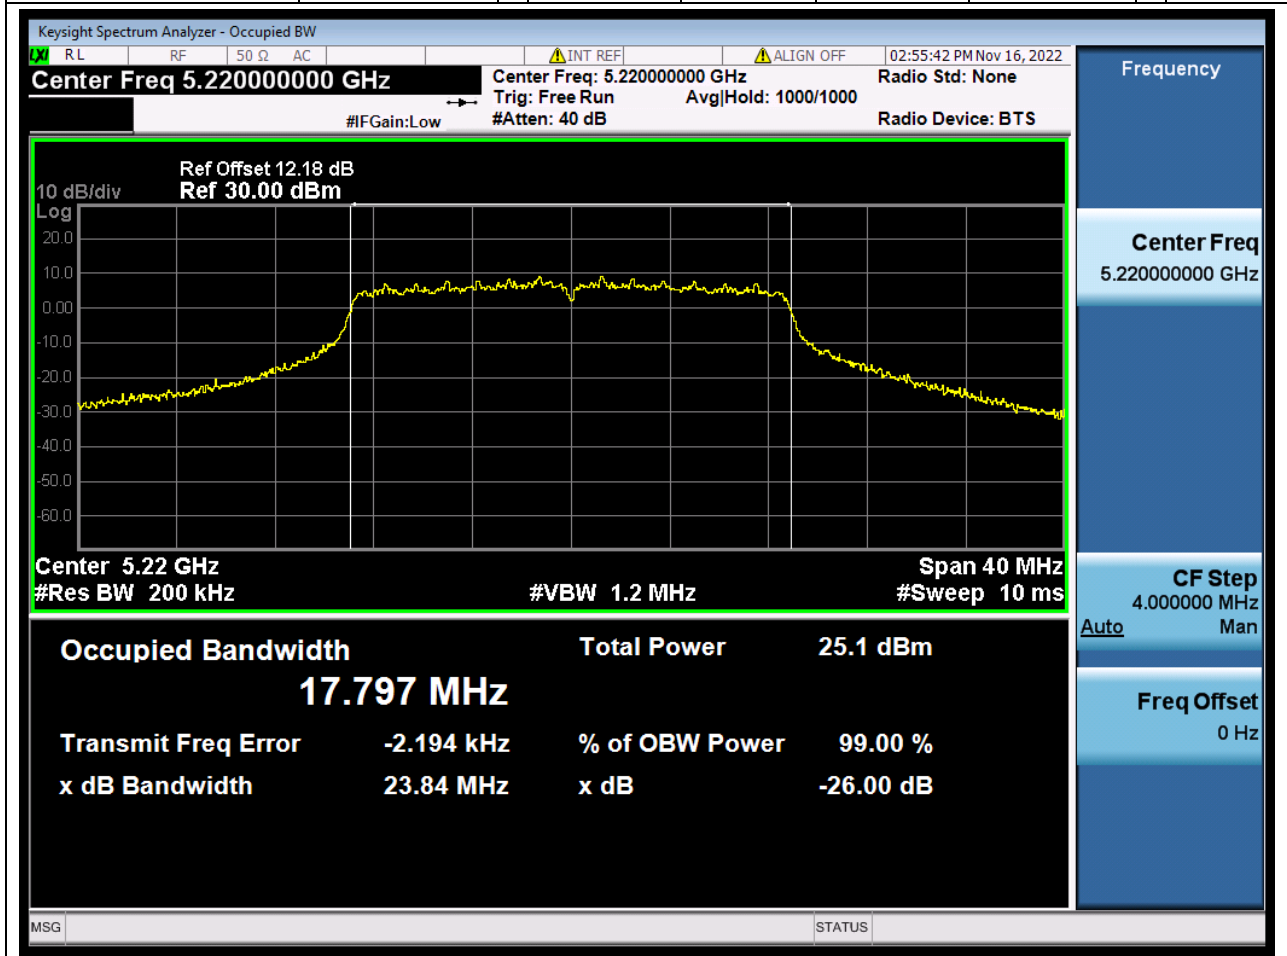

5. 802.11n_20M_U-NII-1_M

5.1. A.2.2-99% Bandwidth(NTNV)

Center Frequency (MHz)	OBW Power (%)	RBW (MHz)	Detector	Limit (MHz)	OBW (MHz)	Verdict
5220	99	0.2	Peak	0	17.797441	N/A