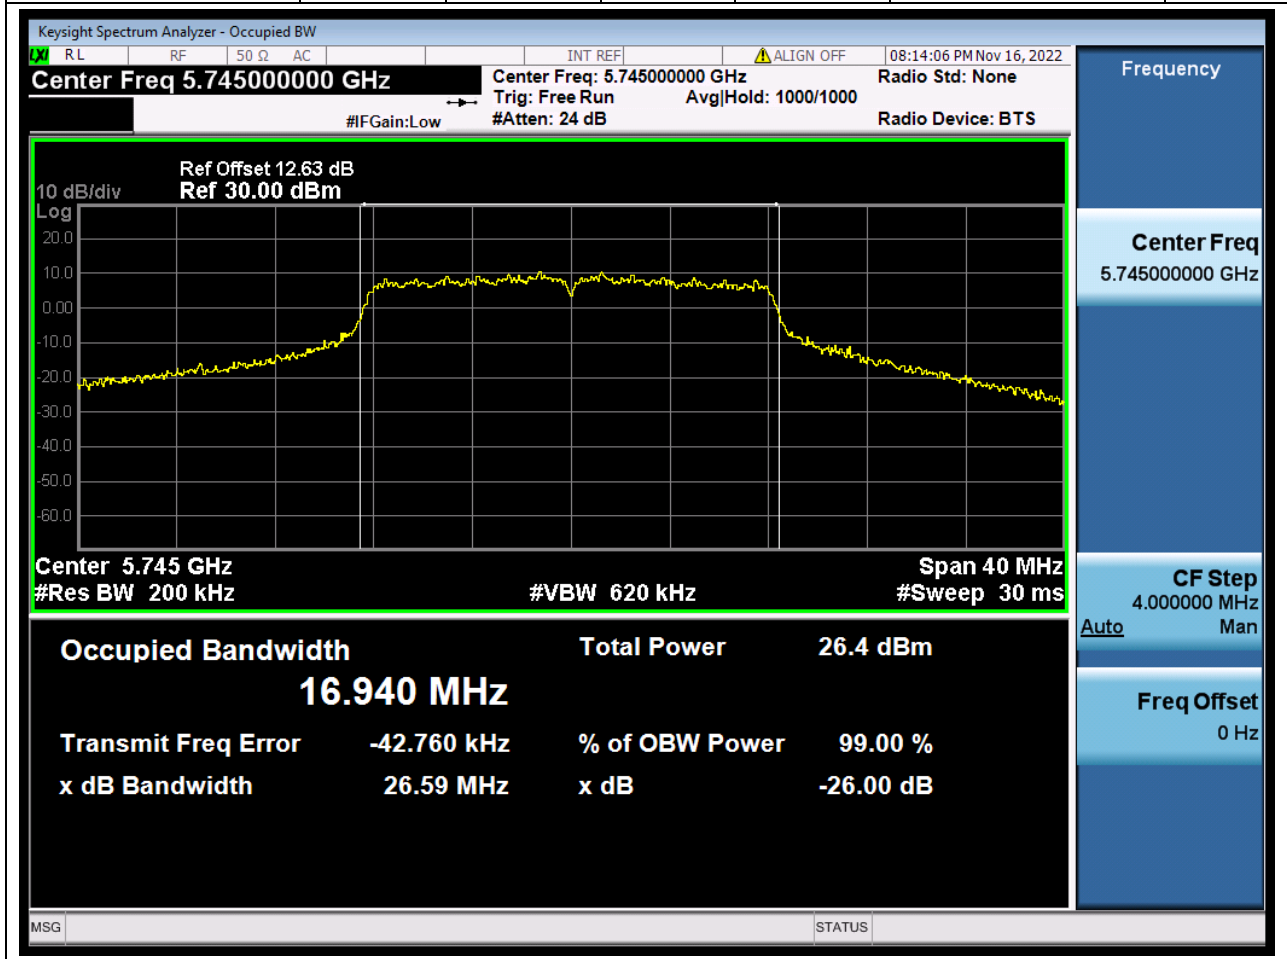

46. 802.11a_20M_U-NII-3_L

46.1. A.2-26dB Bandwidth(NTNV)

Center Frequency (MHz)	XdB Down	RBW (MHz)	Detector	Limit (MHz)	XdB BandWidth (MHz)	Verdict
5745	26	0.2	Peak	0	26.592246	N/A