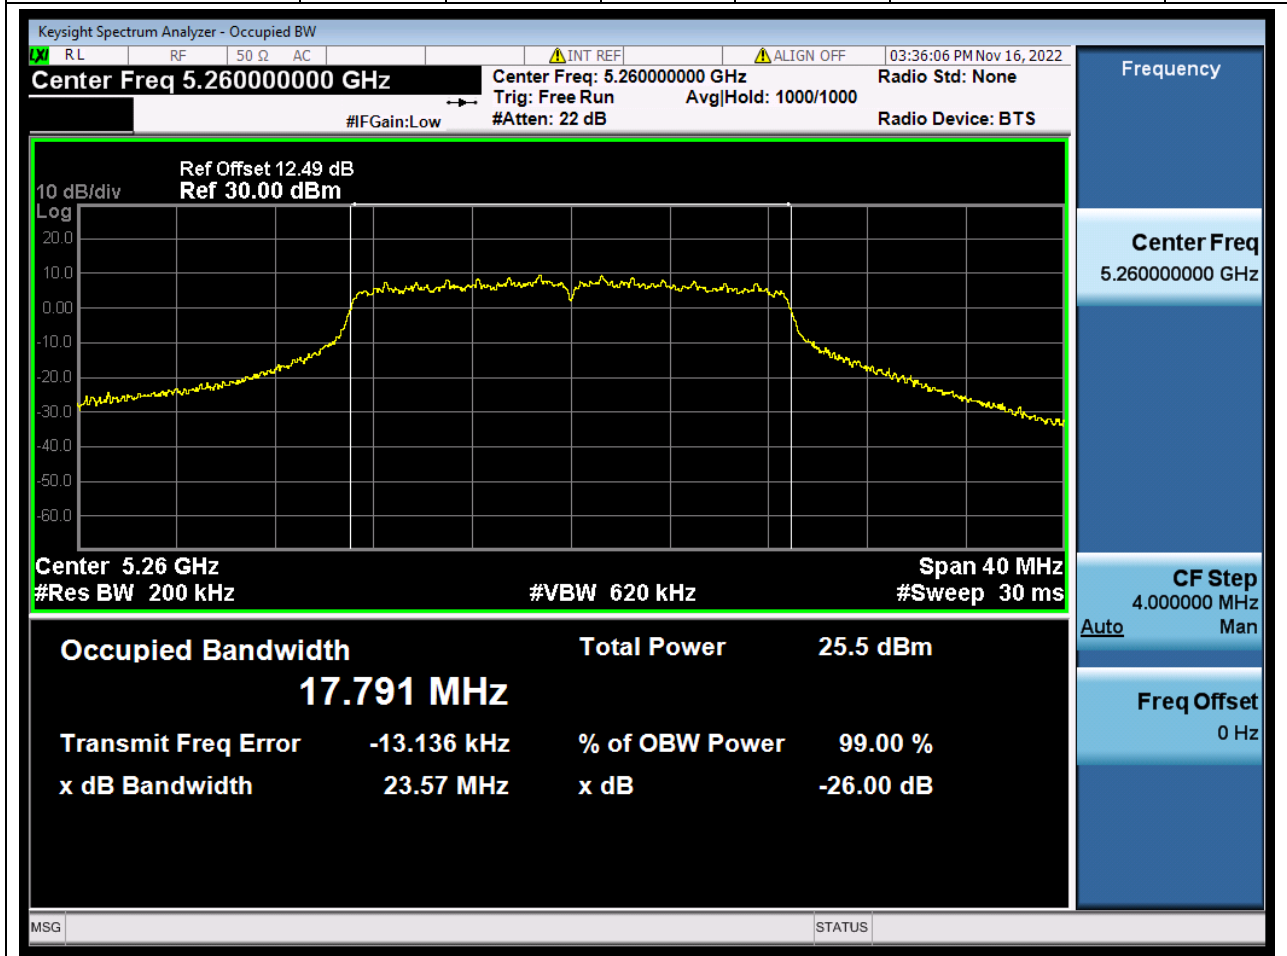

18. 802.11n_20M_U-NII-2A_L

18.1. A.2-26dB Bandwidth(NTNV)

Center Frequency (MHz)	XdB Down	RBW (MHz)	Detector	Limit (MHz)	XdB BandWidth (MHz)	Verdict
5260	26	0.2	Peak	0	23.573678	N/A