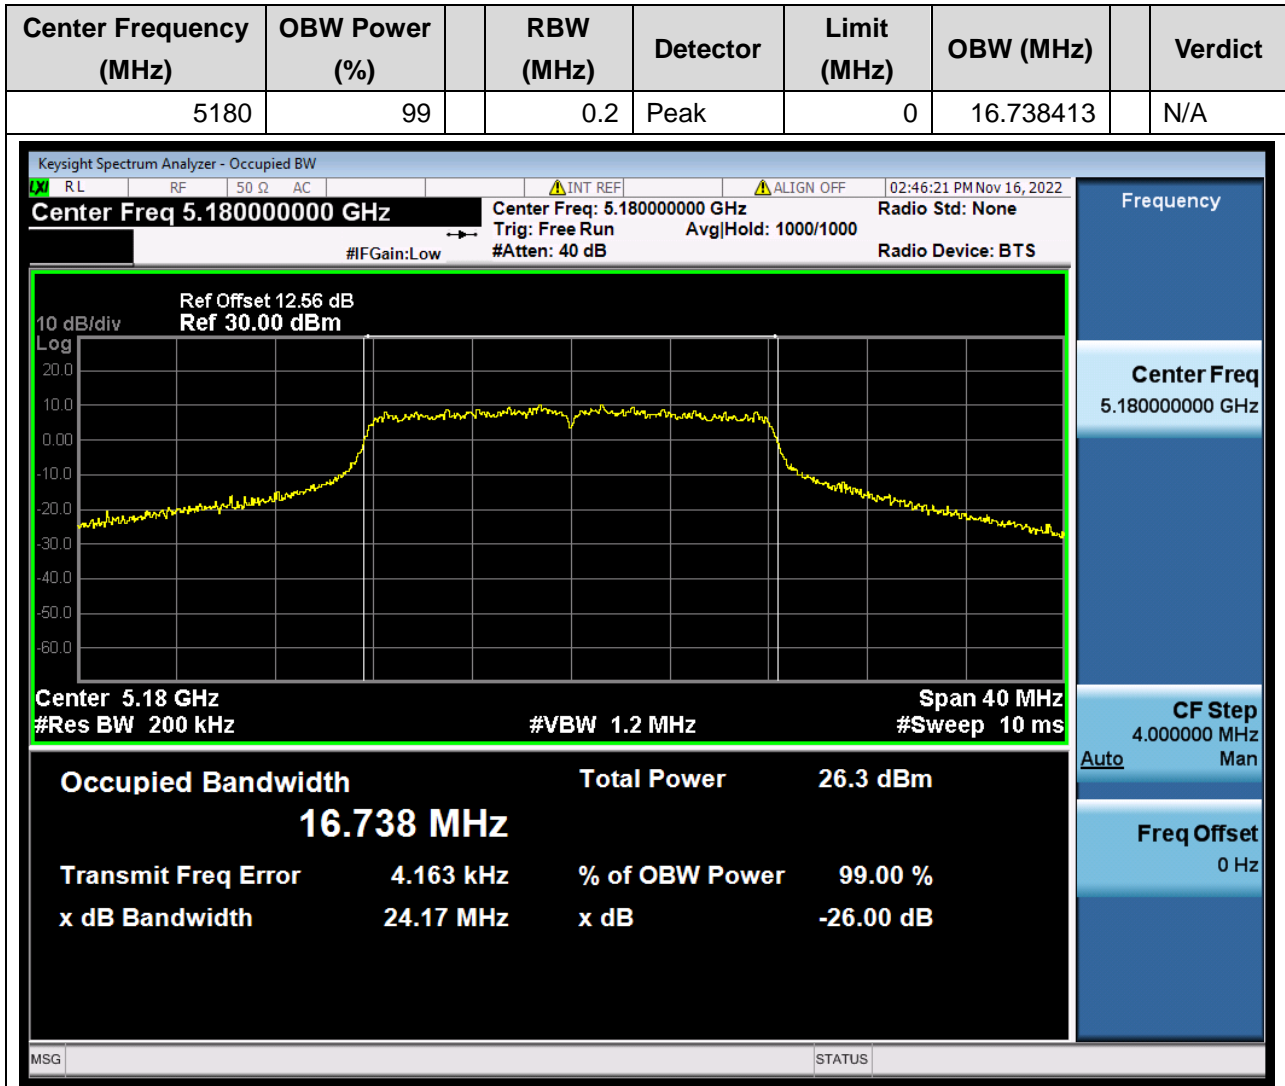

99% Bandwidth

1. 802.11a_20M_U-NII-1_L

1.1. A.2.2-99% Bandwidth(NTNV)