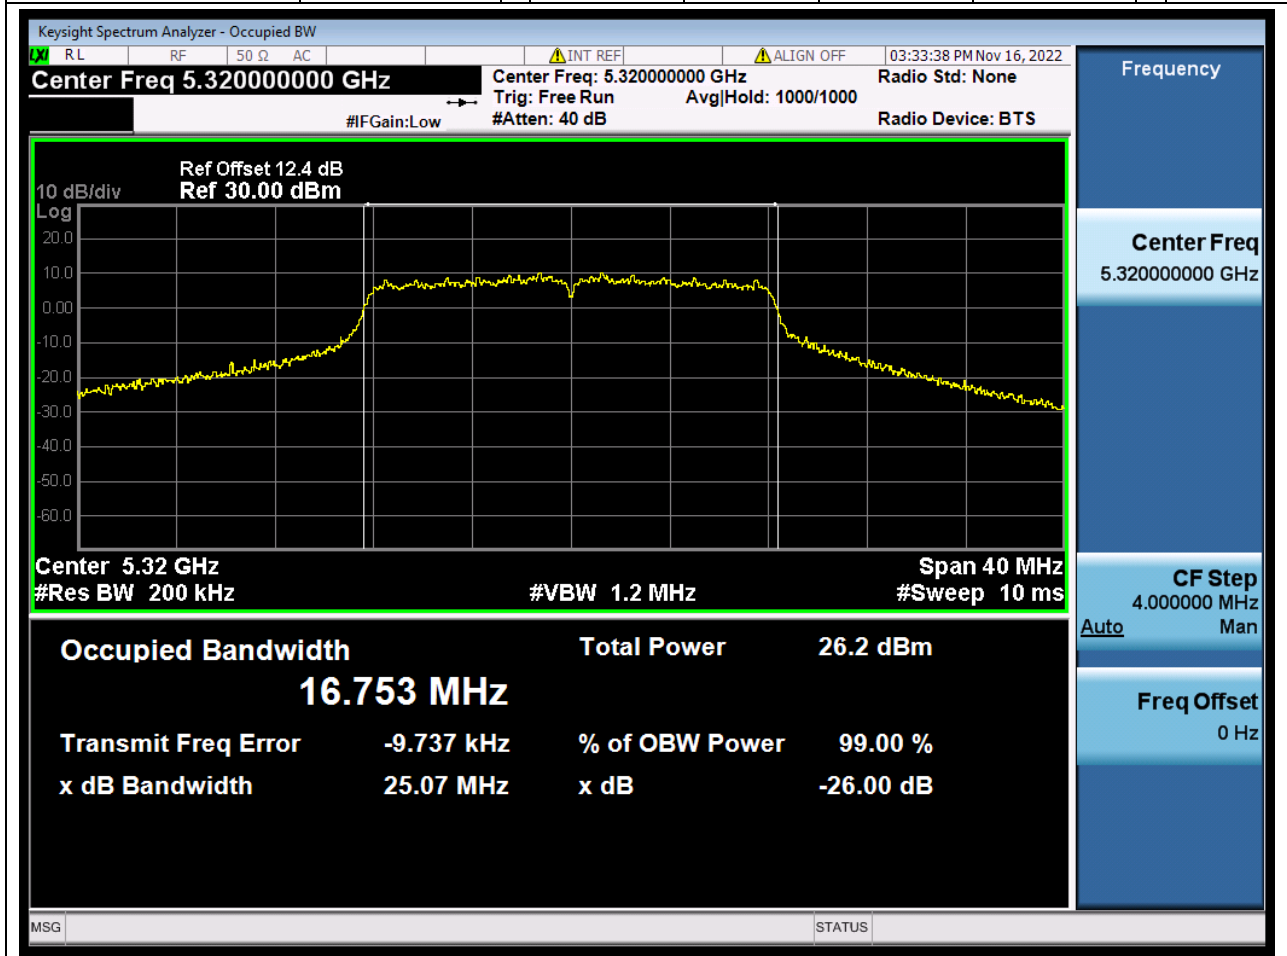

17. 802.11a_20M_U-NII-2A_H

17.1. A.2.2-99% Bandwidth(NTNV)

Center Frequency (MHz)	OBW Power (%)	RBW (MHz)	Detector	Limit (MHz)	OBW (MHz)	Verdict
5320	99	0.2	Peak	0	16.75277	N/A