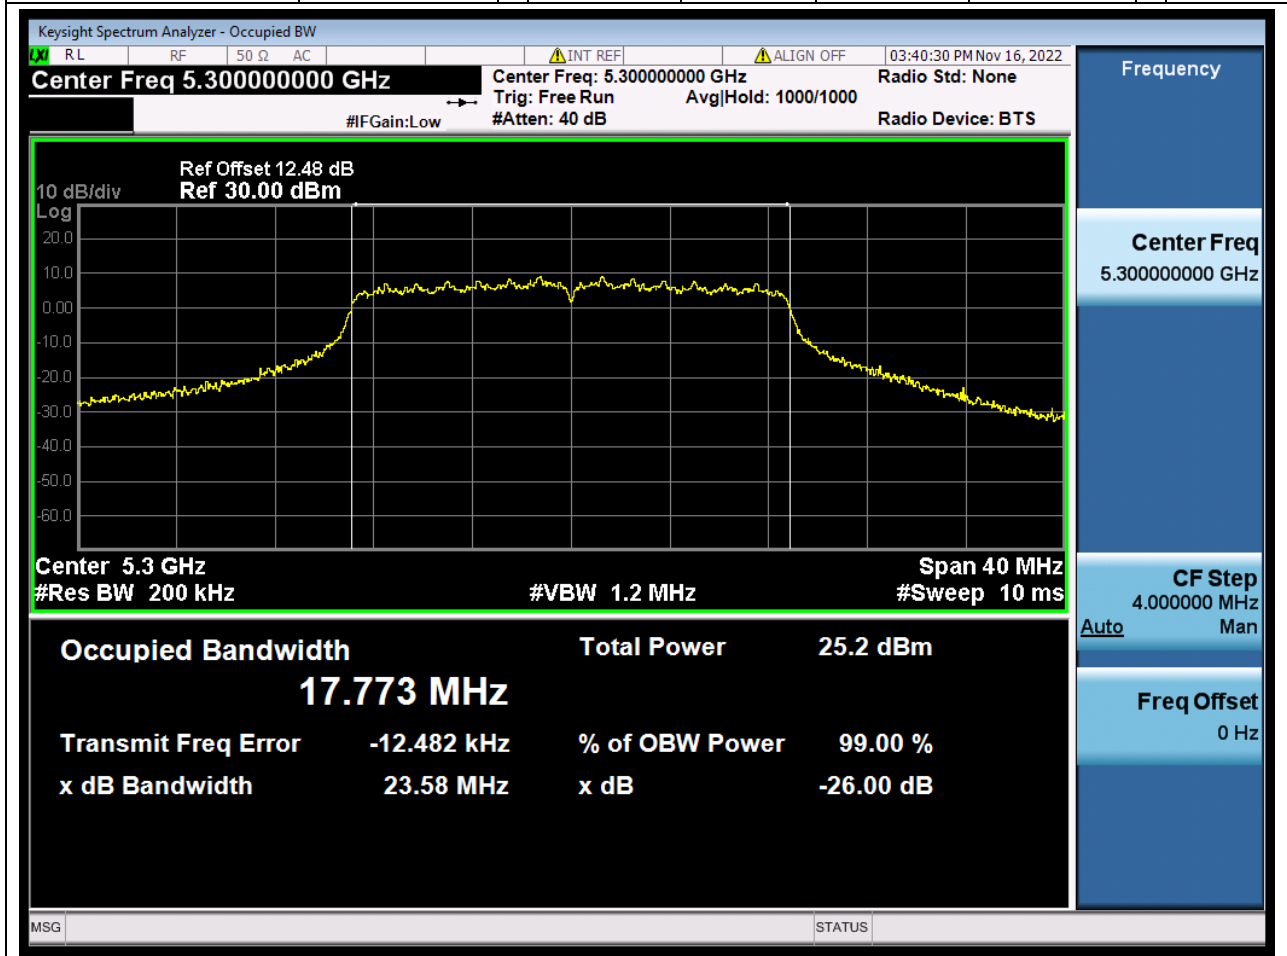

19. 802.11n_20M_U-NII-2A_M

19.1. A.2.2-99% Bandwidth(NTNV)

Center Frequency (MHz)	OBW Power (%)	RBW (MHz)	Detector	Limit (MHz)	OBW (MHz)	Verdict
5300	99	0.2	Peak	0	17.772552	N/A