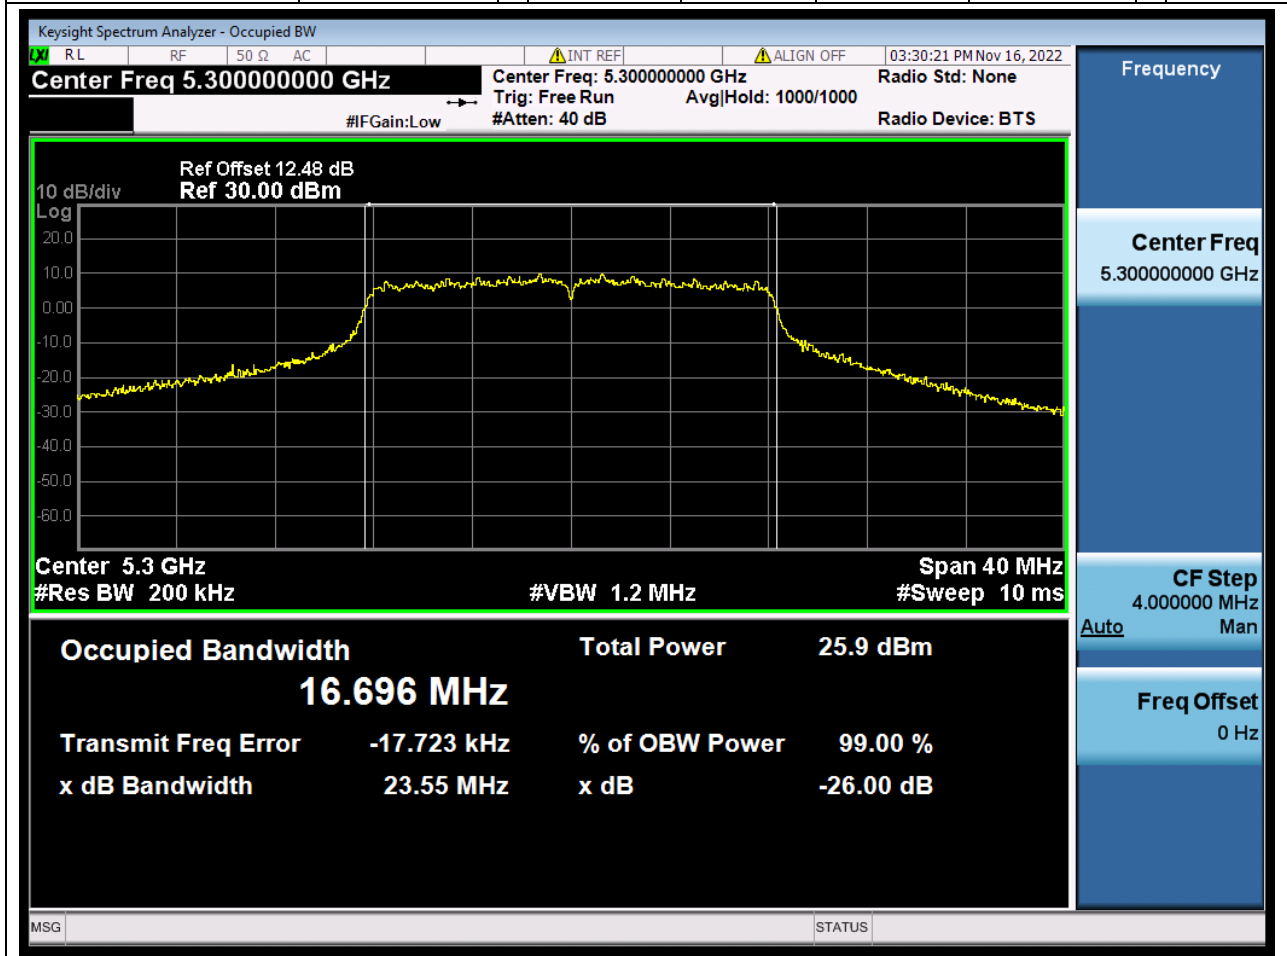

16. 802.11a_20M_U-NII-2A_M

16.1. A.2.2-99% Bandwidth(NTNV)

Center Frequency (MHz)	OBW Power (%)	RBW (MHz)	Detector	Limit (MHz)	OBW (MHz)	Verdict
5300	99	0.2	Peak	0	16.695989	N/A