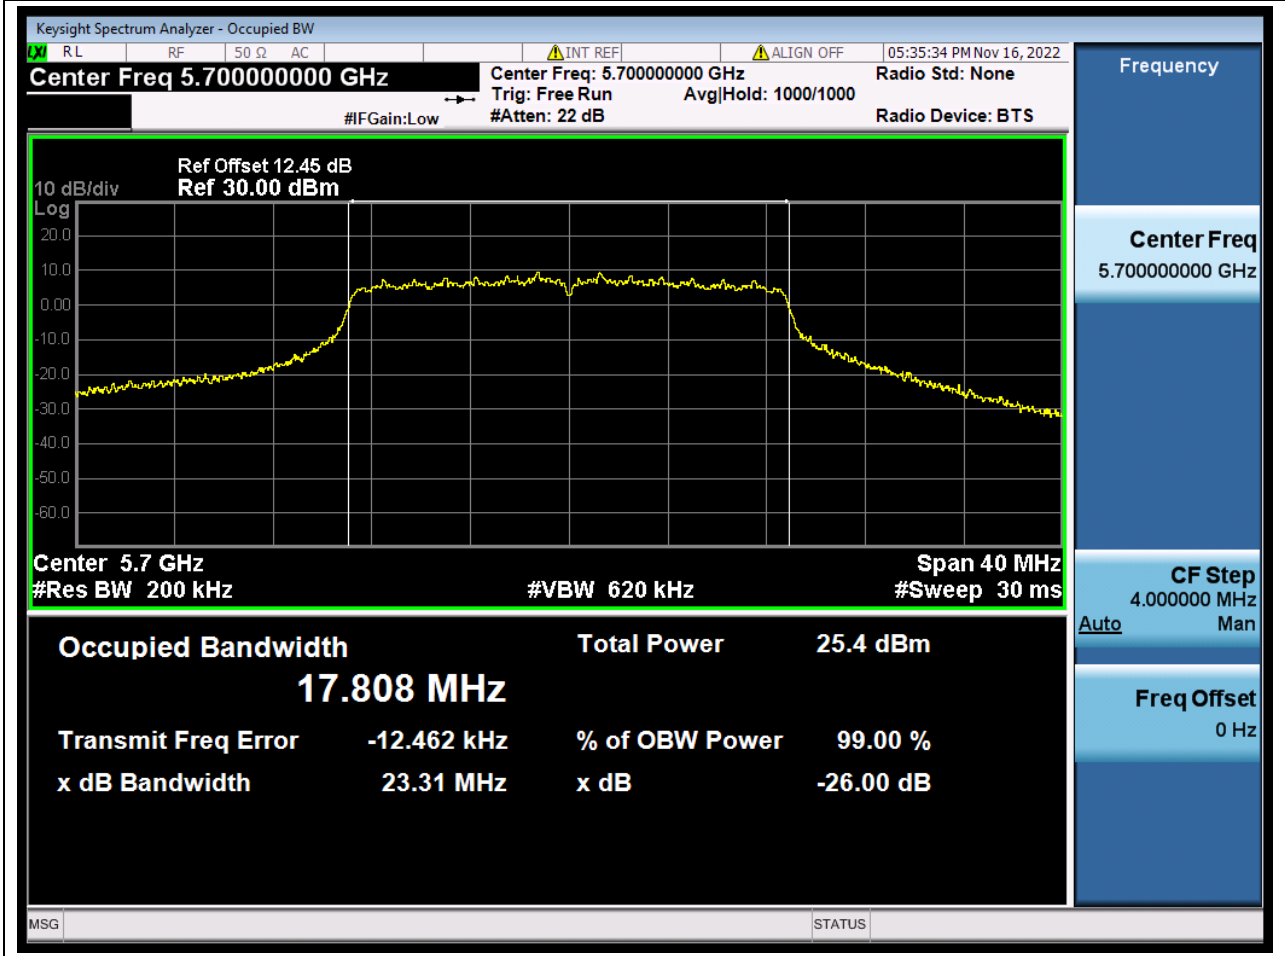

34. 802.11n_20M_U-NII-2C_H

34.1. A.2-26dB Bandwidth(NTNV)

Center Frequency (MHz)	XdB Down	RBW (MHz)	Detector	Limit (MHz)	XdB BandWidth (MHz)	Verdict
5700	26	0.2	Peak	0	23.313527	N/A