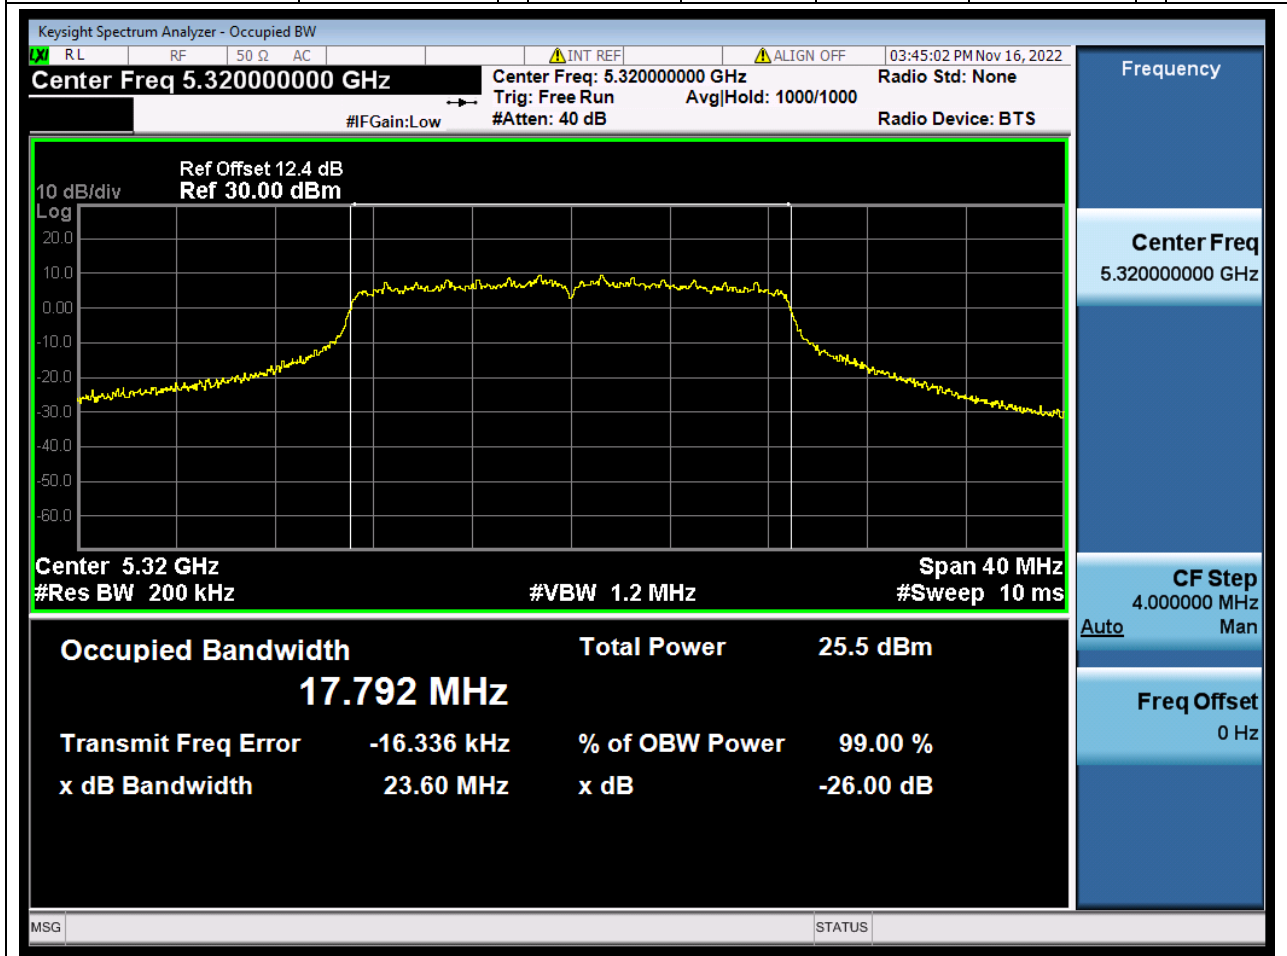

20. 802.11n_20M_U-NII-2A_H

20.1. A.2.2-99% Bandwidth(NTNV)

Center Frequency (MHz)	OBW Power (%)	RBW (MHz)	Detector	Limit (MHz)	OBW (MHz)	Verdict
5320	99	0.2	Peak	0	17.791676	N/A