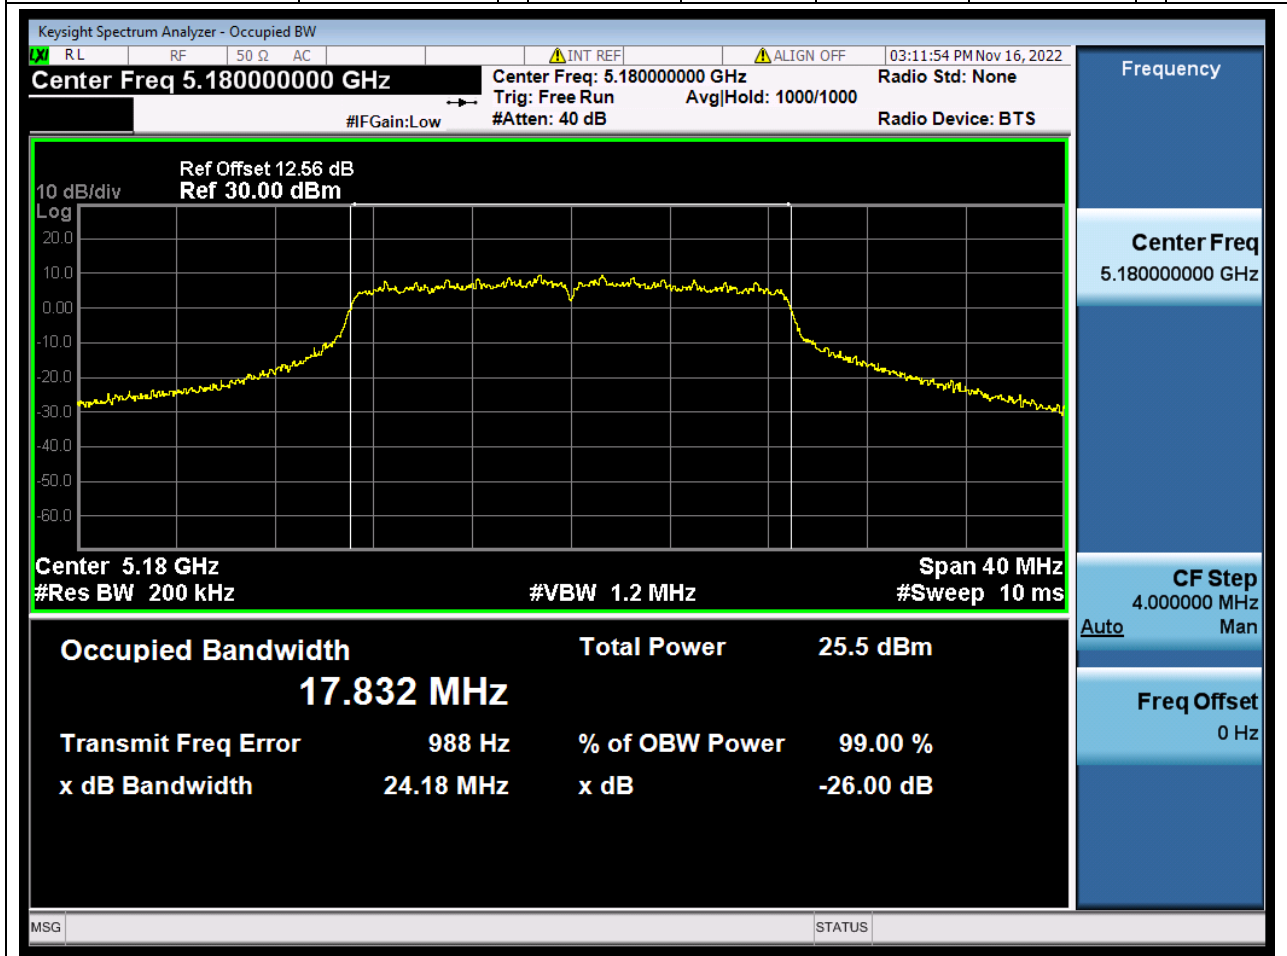

9. 802.11ac_20M_U-NII-1_L

9.1. A.2.2-99% Bandwidth(NTNV)

Center Frequency (MHz)	OBW Power (%)	RBW (MHz)	Detector	Limit (MHz)	OBW (MHz)	Verdict
5180	99	0.2	Peak	0	17.831942	N/A