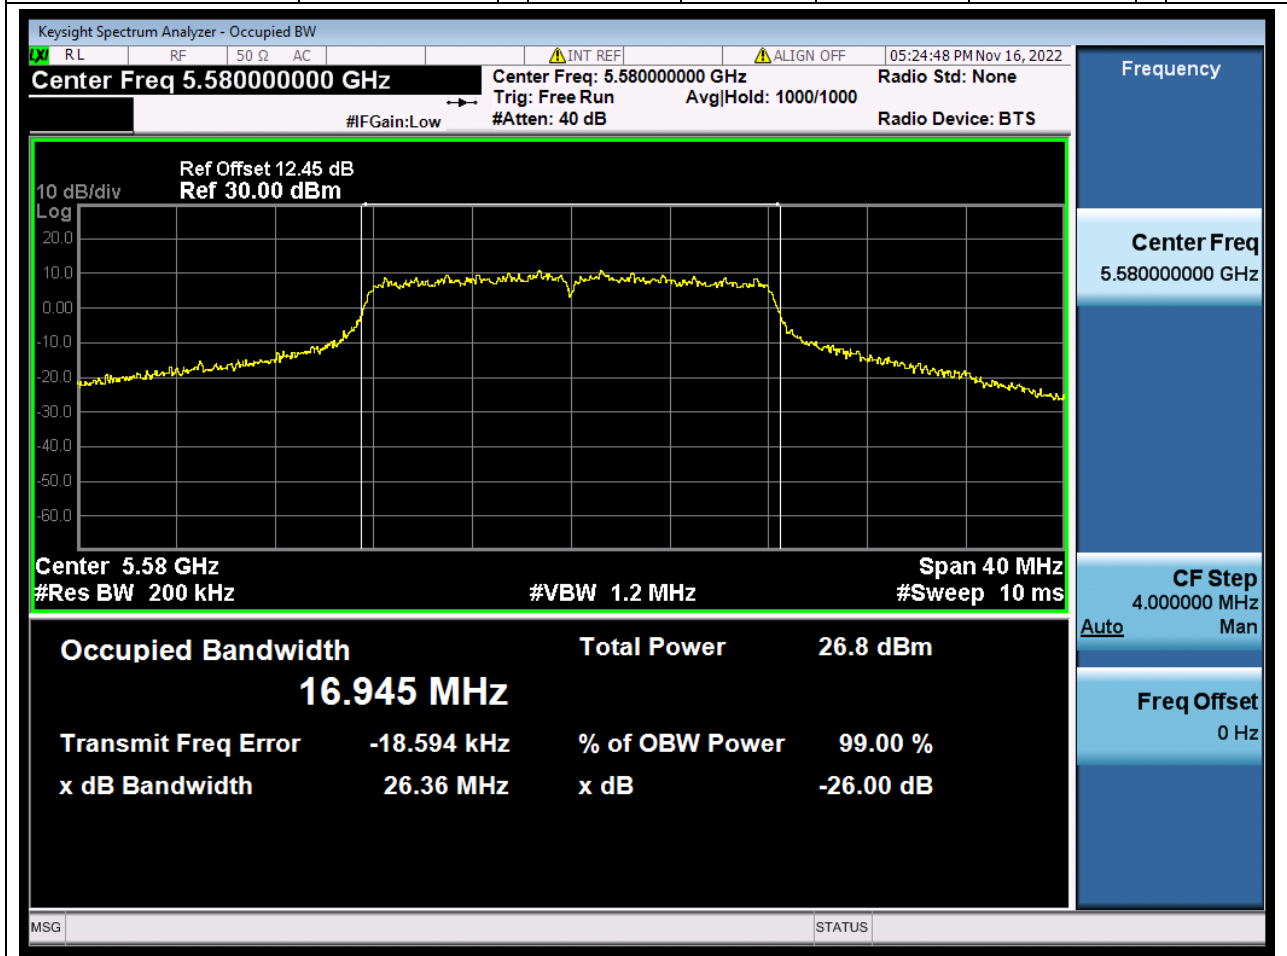

30. 802.11a_20M_U-NII-2C_M

30.1. A.2.2-99% Bandwidth(NTNV)

Center Frequency (MHz)	OBW Power (%)	RBW (MHz)	Detector	Limit (MHz)	OBW (MHz)	Verdict
5580	99	0.2	Peak	0	16.945007	N/A