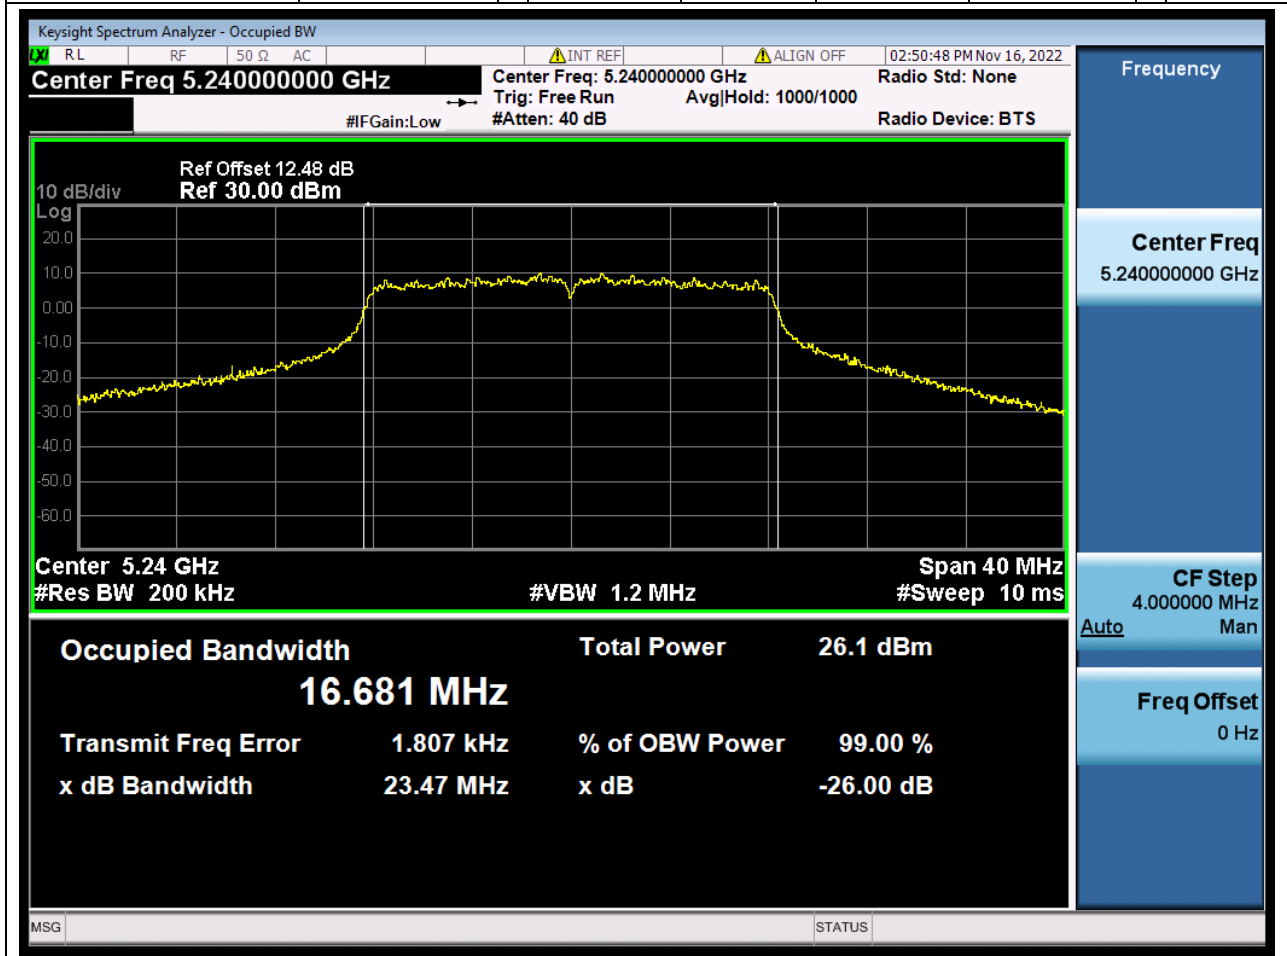

3. 802.11a_20M_U-NII-1_H

3.1. A.2.2-99% Bandwidth(NTNV)

Center Frequency (MHz)	OBW Power (%)	RBW (MHz)	Detector	Limit (MHz)	OBW (MHz)	Verdict
5240	99	0.2	Peak	0	16.680851	N/A