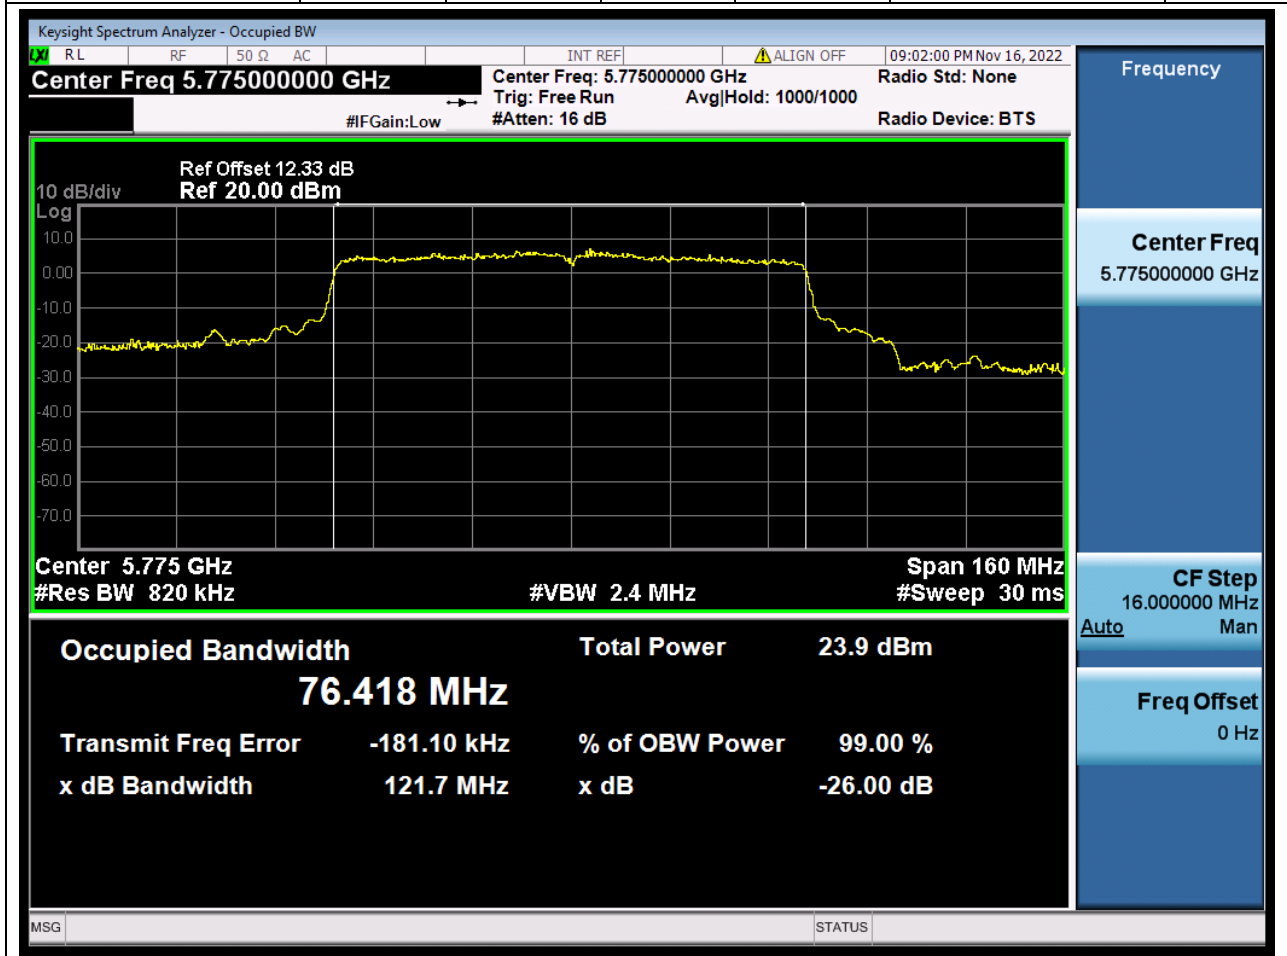

59. 802.11ac_80M_U-NII-3_M

59.1. A.2-26dB Bandwidth(NTNV)

Center Frequency (MHz)	XdB Down	RBW (MHz)	Detector	Limit (MHz)	XdB BandWidth (MHz)	Verdict
5775	26	0.82	Peak	0	121.675547	N/A