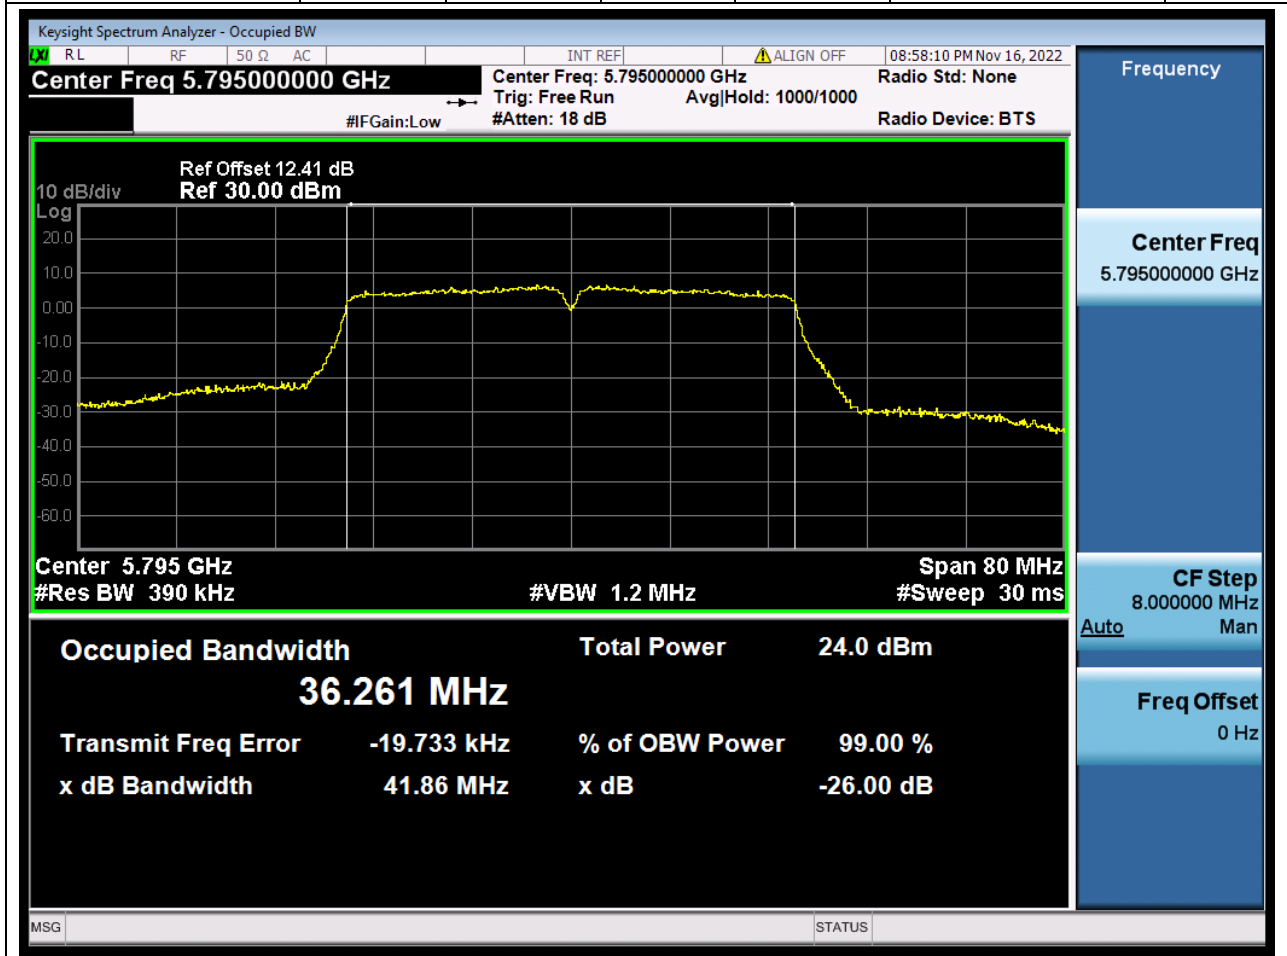

58. 802.11ac_40M_U-NII-3_H

58.1. A.2-26dB Bandwidth(NTNV)

Center Frequency (MHz)	XdB Down	RBW (MHz)	Detector	Limit (MHz)	XdB BandWidth (MHz)	Verdict
5795	26	0.39	Peak	0	41.859712	N/A