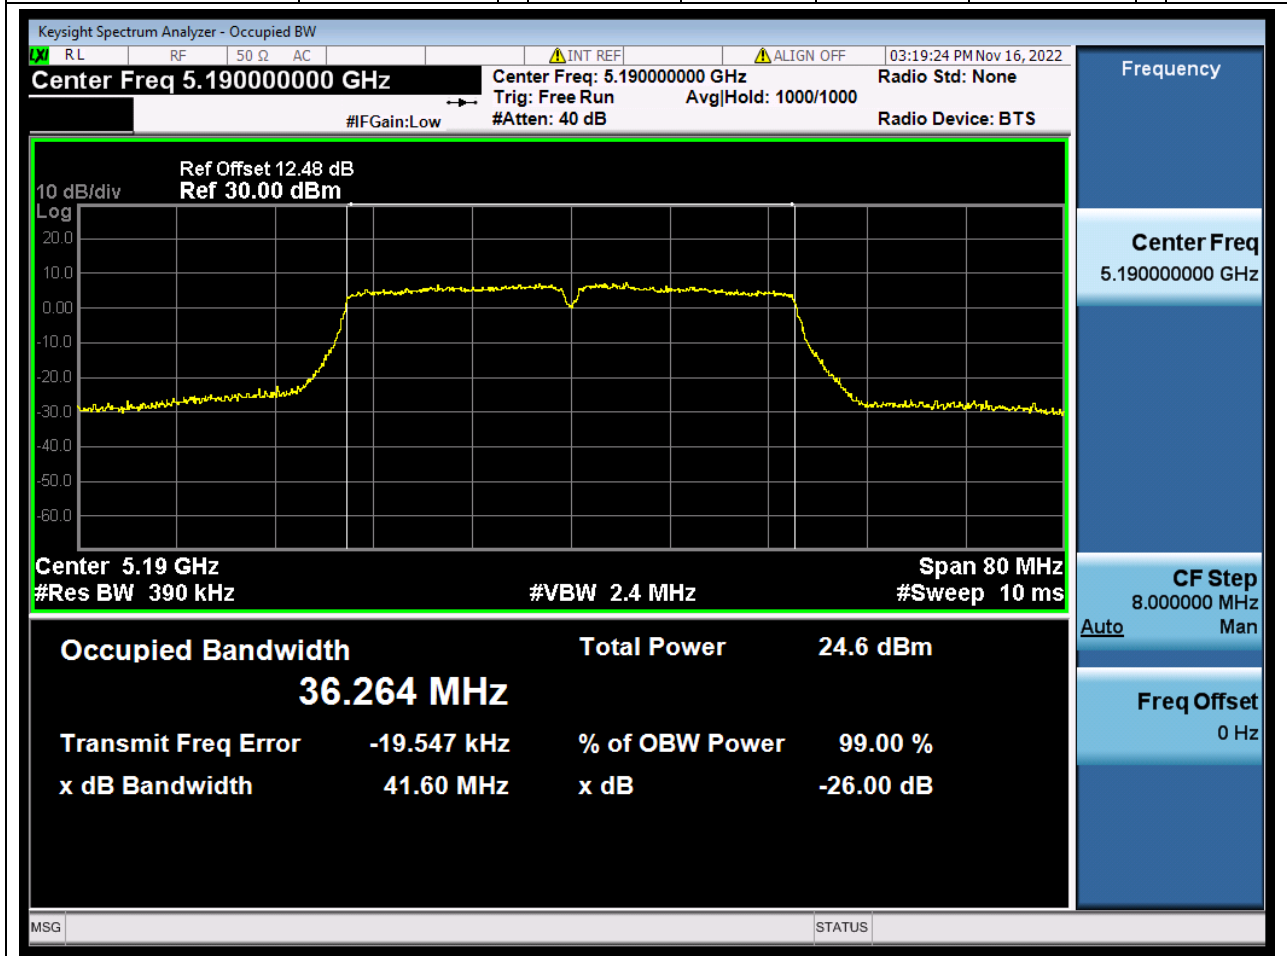

12. 802.11ac_40M_U-NII-1_L

12.1. A.2.2-99% Bandwidth(NTNV)

Center Frequency (MHz)	OBW Power (%)	RBW (MHz)	Detector	Limit (MHz)	OBW (MHz)	Verdict
5190	99	0.39	Peak	0	36.264107	N/A