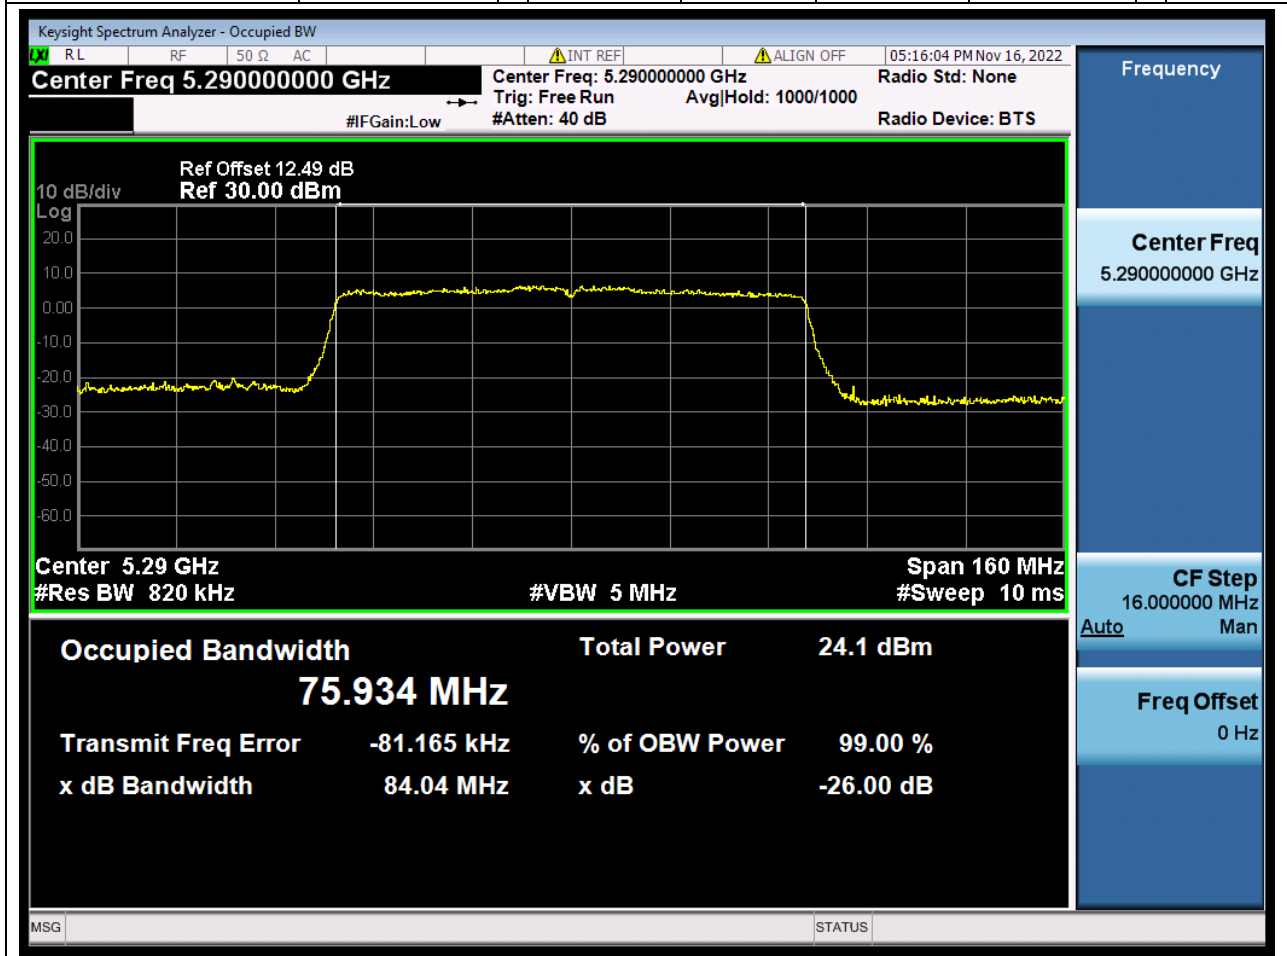

28. 802.11ac_80M_U-NII-2A_M

28.1. A.2.2-99% Bandwidth(NTNV)

Center Frequency (MHz)	OBW Power (%)	RBW (MHz)	Detector	Limit (MHz)	OBW (MHz)	Verdict
5290	99	0.82	Peak	0	75.934121	N/A