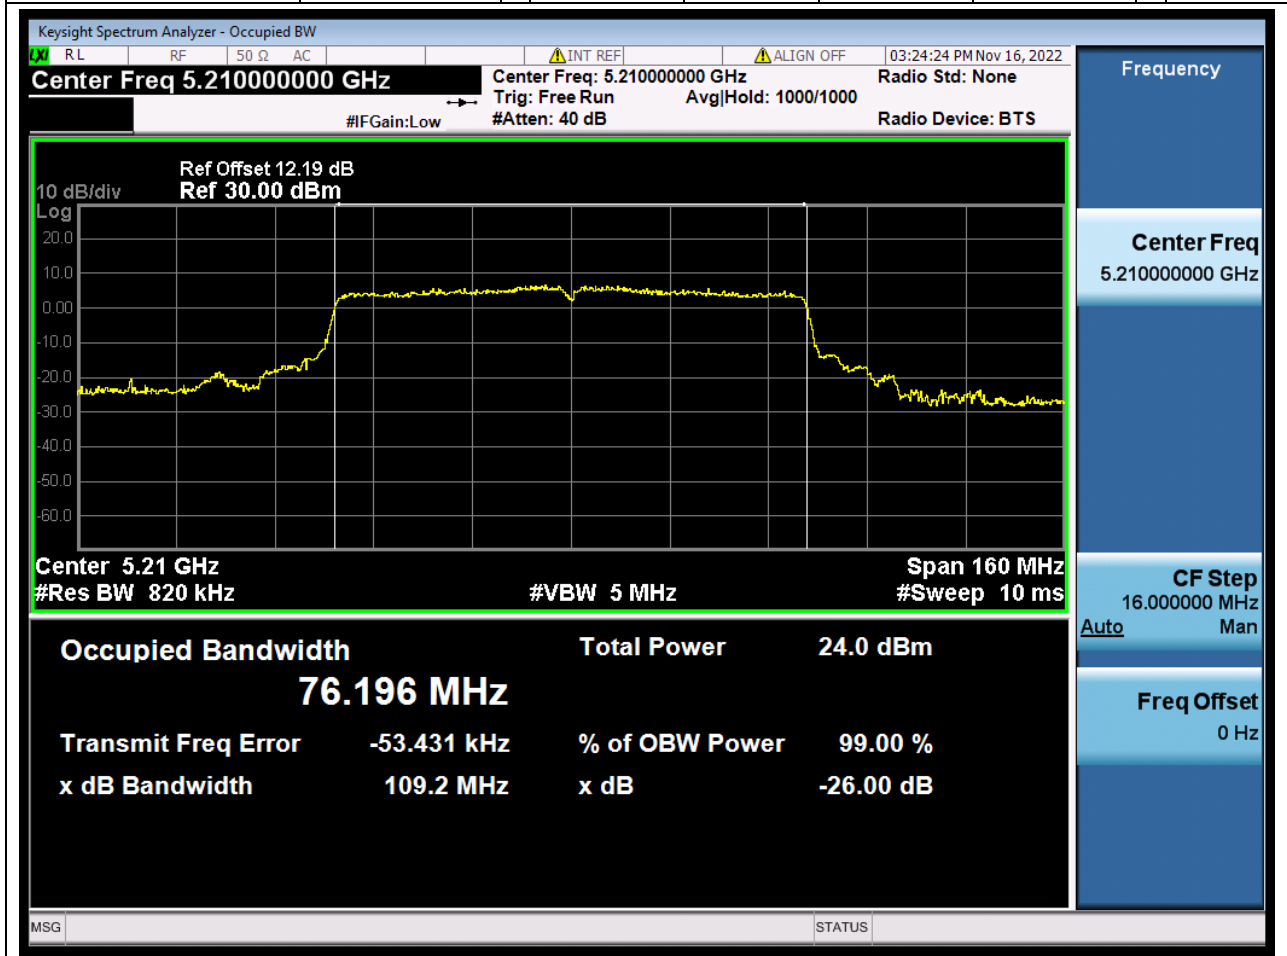

14. 802.11ac_80M_U-NII-1_M

14.1. A.2.2-99% Bandwidth(NTNV)

Center Frequency (MHz)	OBW Power (%)	RBW (MHz)	Detector	Limit (MHz)	OBW (MHz)	Verdict
5210	99	0.82	Peak	0	76.19564	N/A