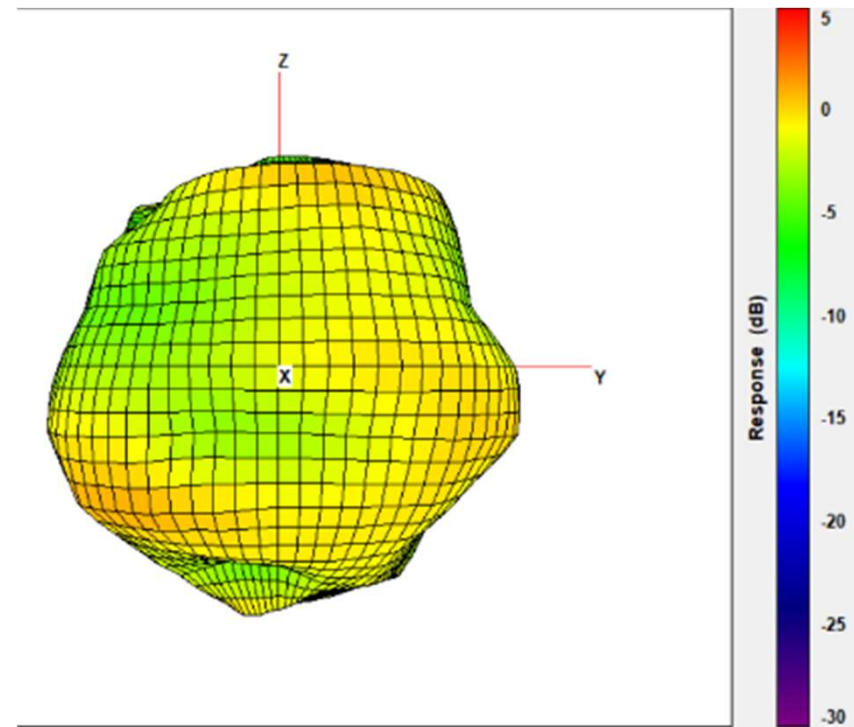

WLAN/BT Antenna Radiation Pattern

2.4 GHz