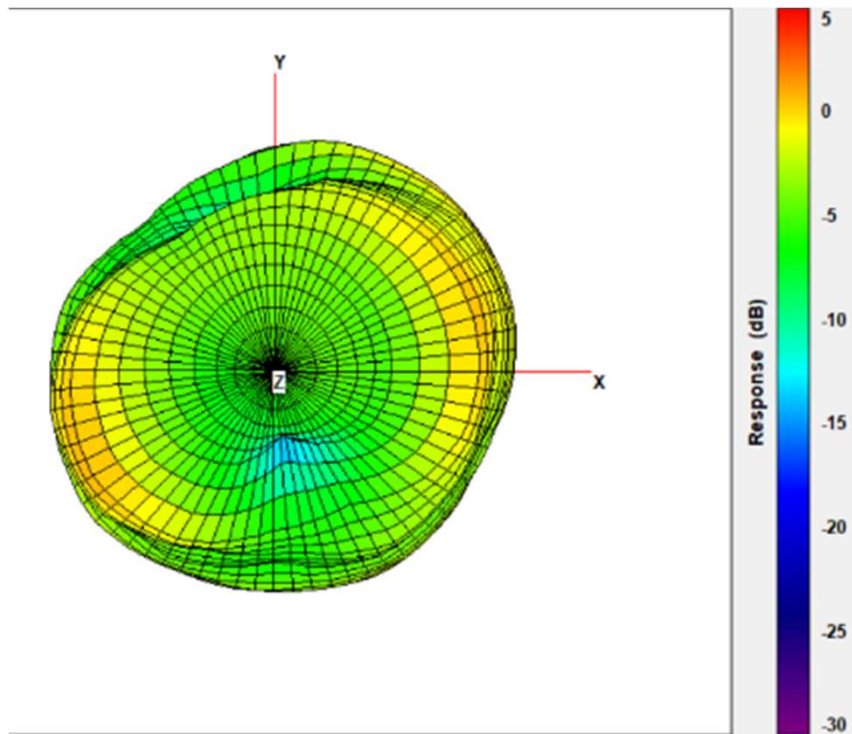

WLAN/BT Antenna Radiation Pattern

2.4 GHz