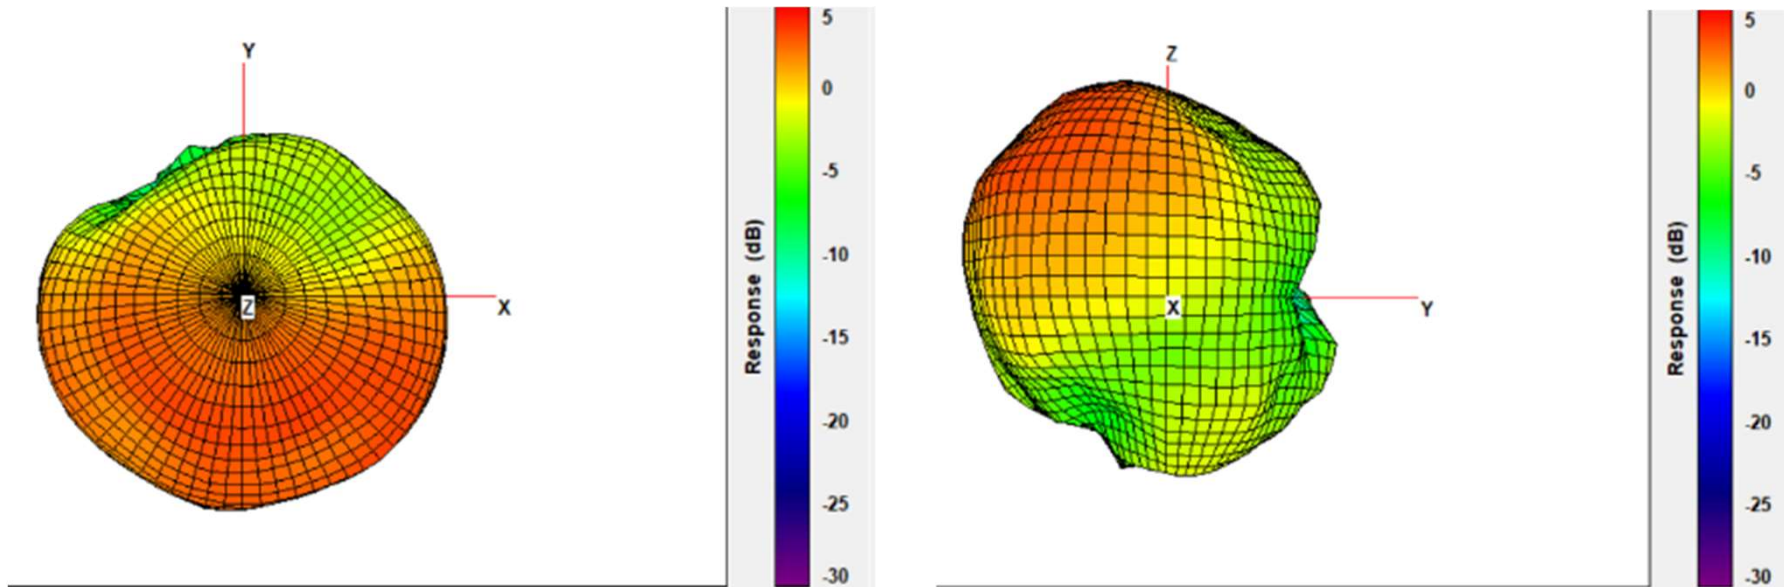

WiFi2 Antenna Radiation Pattern

2.4G Hz