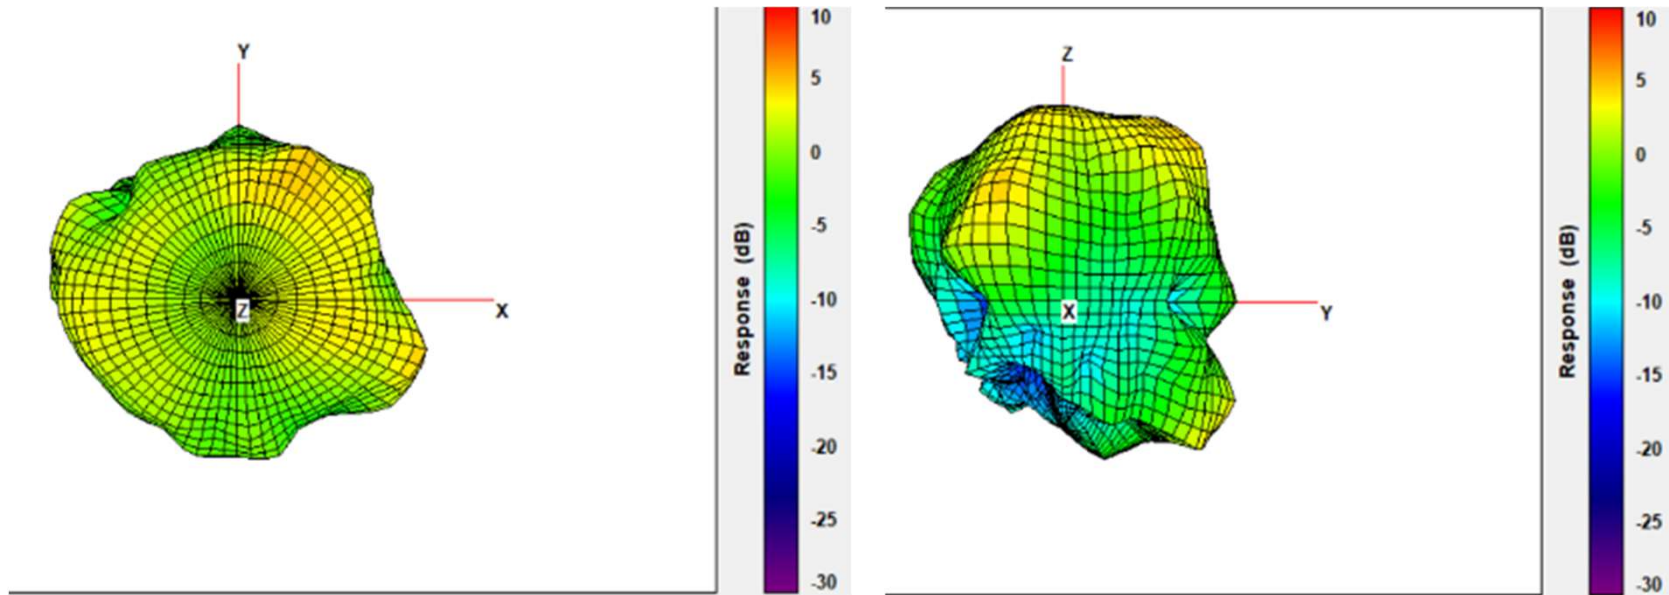

WiFi1 Antenna Radiation Pattern

5G Hz