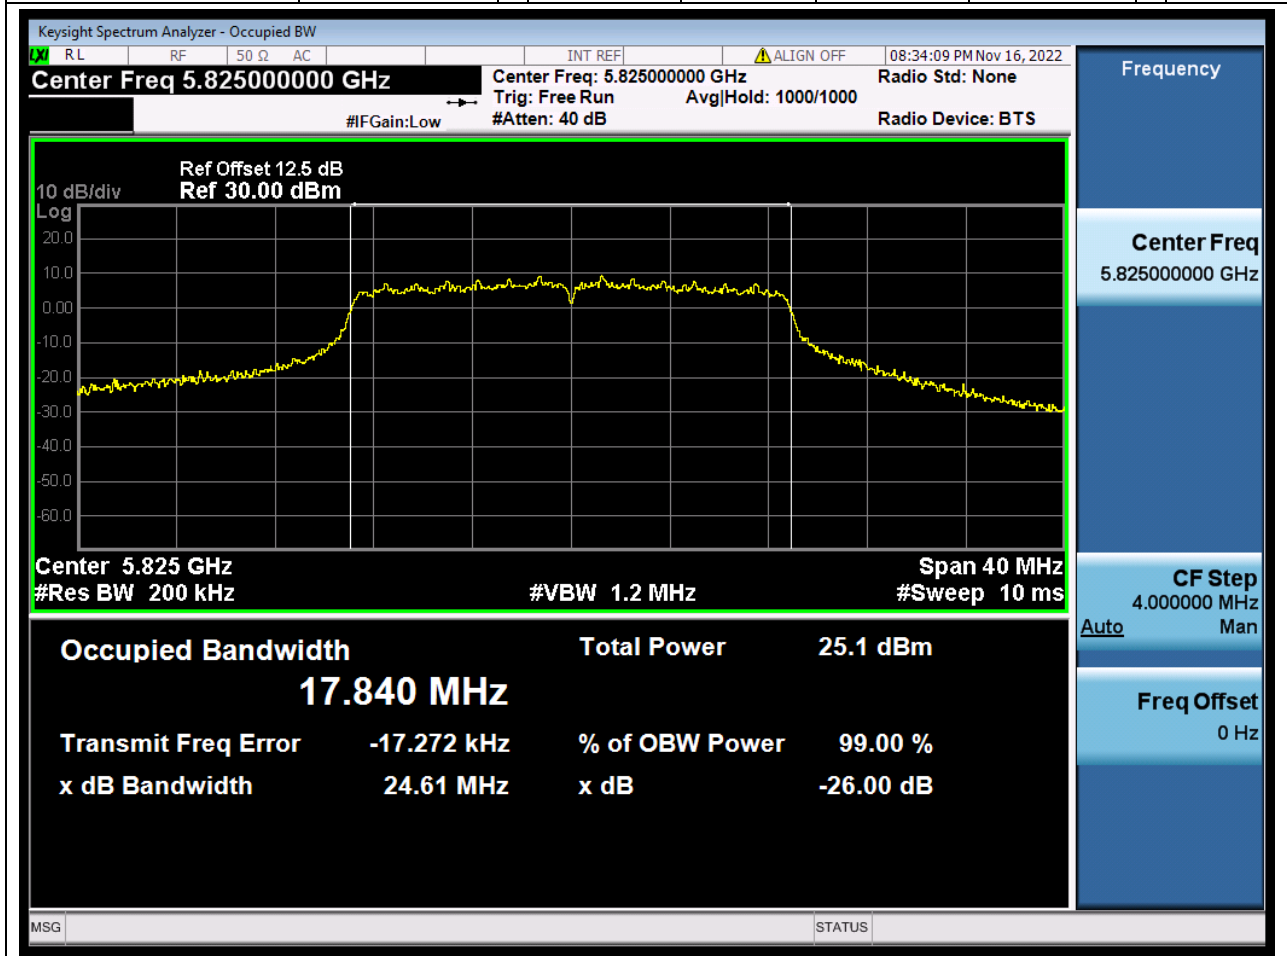

51. 802.11n_20M_U-NII-3_H

51.1. A.2.2-99% Bandwidth(NTNV)

Center Frequency (MHz)	OBW Power (%)	RBW (MHz)	Detector	Limit (MHz)	OBW (MHz)	Verdict
5825	99	0.2	Peak	0	17.840272	N/A