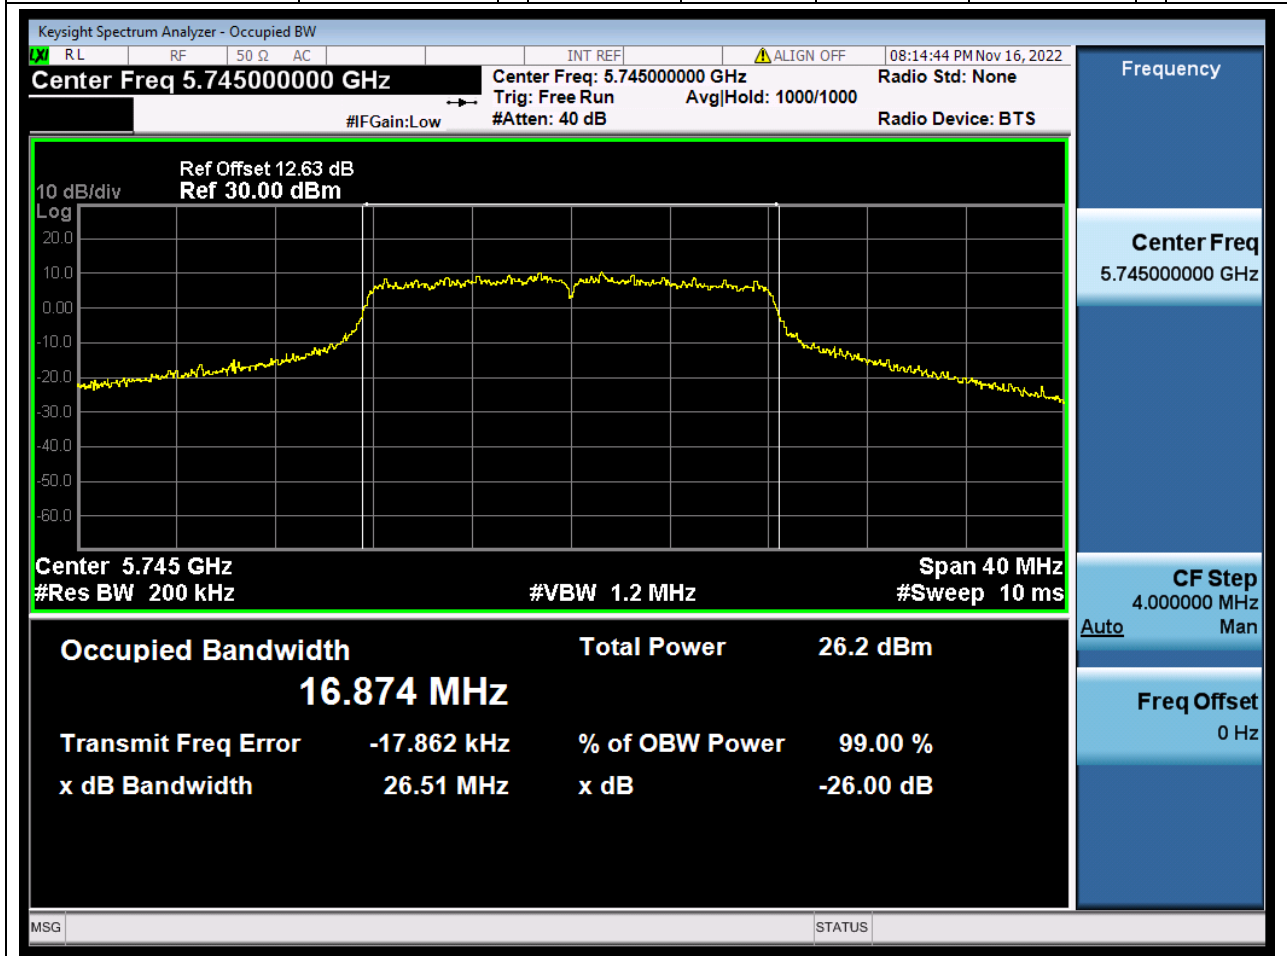

46. 802.11a_20M_U-NII-3_L

46.1. A.2.2-99% Bandwidth(NTNV)

Center Frequency (MHz)	OBW Power (%)	RBW (MHz)	Detector	Limit (MHz)	OBW (MHz)	Verdict
5745	99	0.2	Peak	0	16.873718	N/A