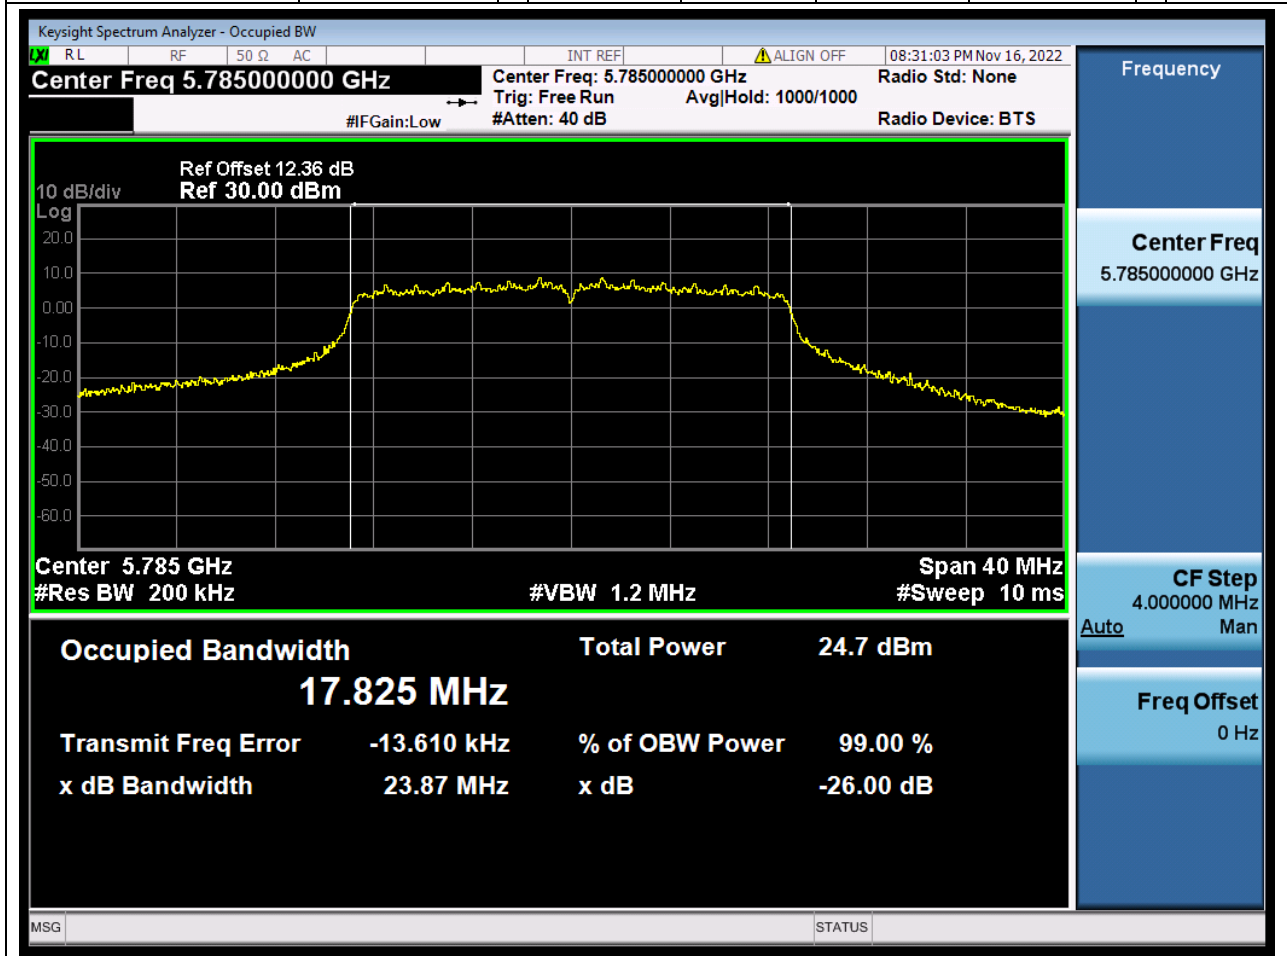

50. 802.11n_20M_U-NII-3_M

50.1. A.2.2-99% Bandwidth(NTNV)

Center Frequency (MHz)	OBW Power (%)	RBW (MHz)	Detector	Limit (MHz)	OBW (MHz)	Verdict
5785	99	0.2	Peak	0	17.825334	N/A