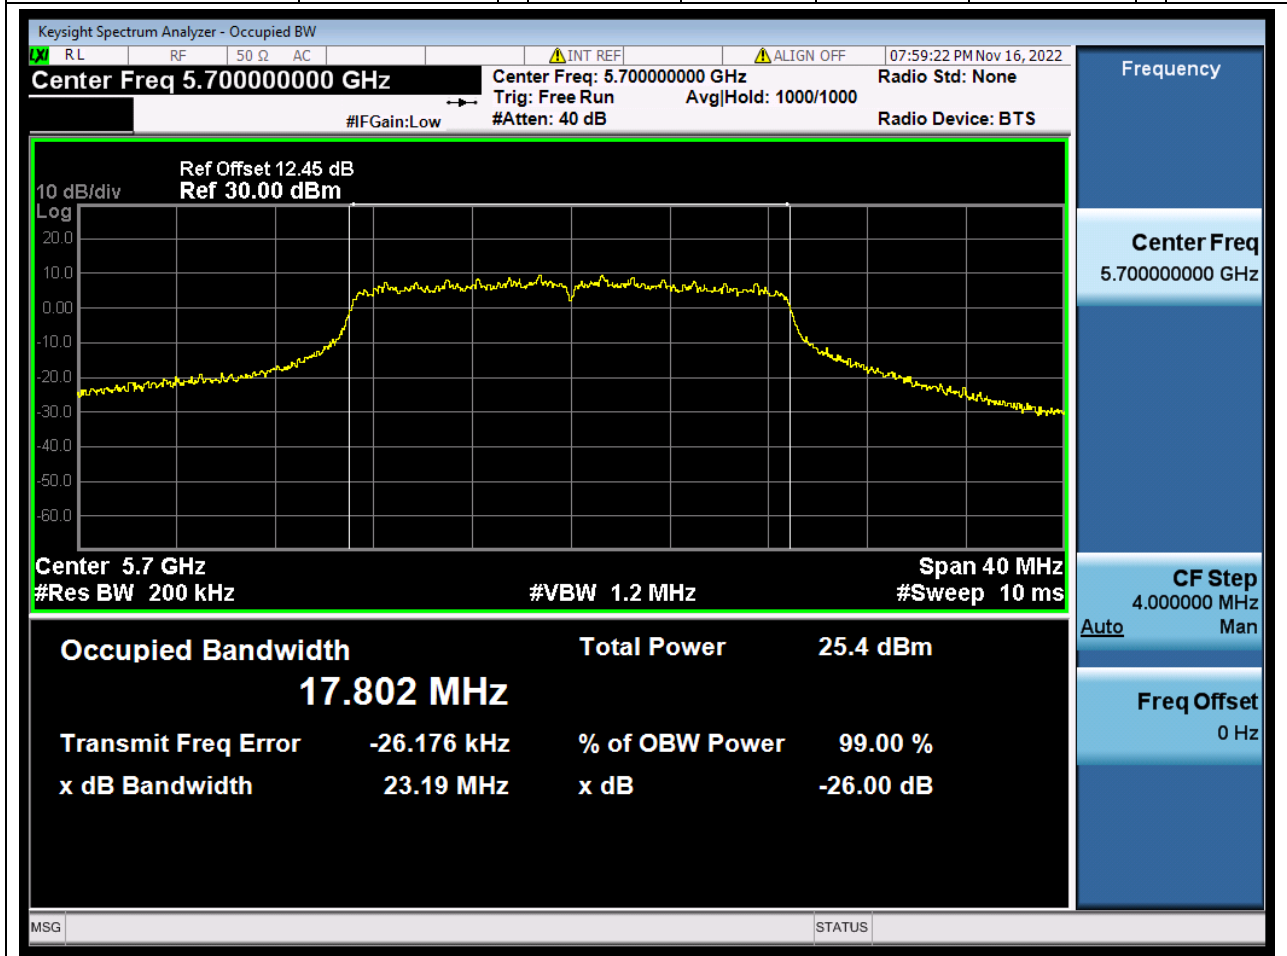

40. 802.11ac_20M_U-NII-2C_H

40.1. A.2.2-99% Bandwidth(NTNV)

Center Frequency (MHz)	OBW Power (%)	RBW (MHz)	Detector	Limit (MHz)	OBW (MHz)	Verdict
5700	99	0.2	Peak	0	17.801778	N/A