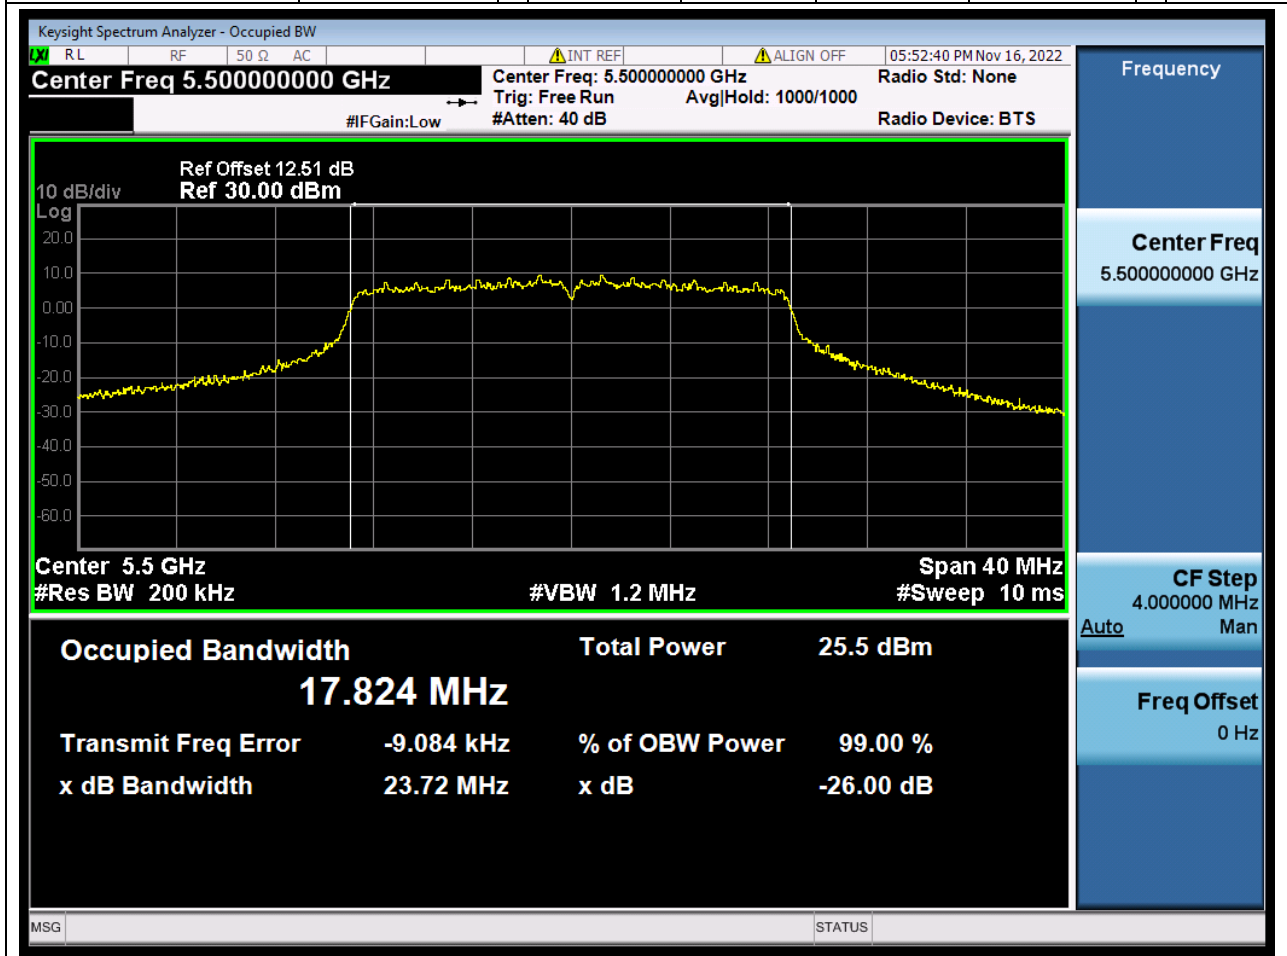

38. 802.11ac_20M_U-NII-2C_L

38.1. A.2.2-99% Bandwidth(NTNV)

Center Frequency (MHz)	OBW Power (%)	RBW (MHz)	Detector	Limit (MHz)	OBW (MHz)	Verdict
5500	99	0.2	Peak	0	17.823928	N/A