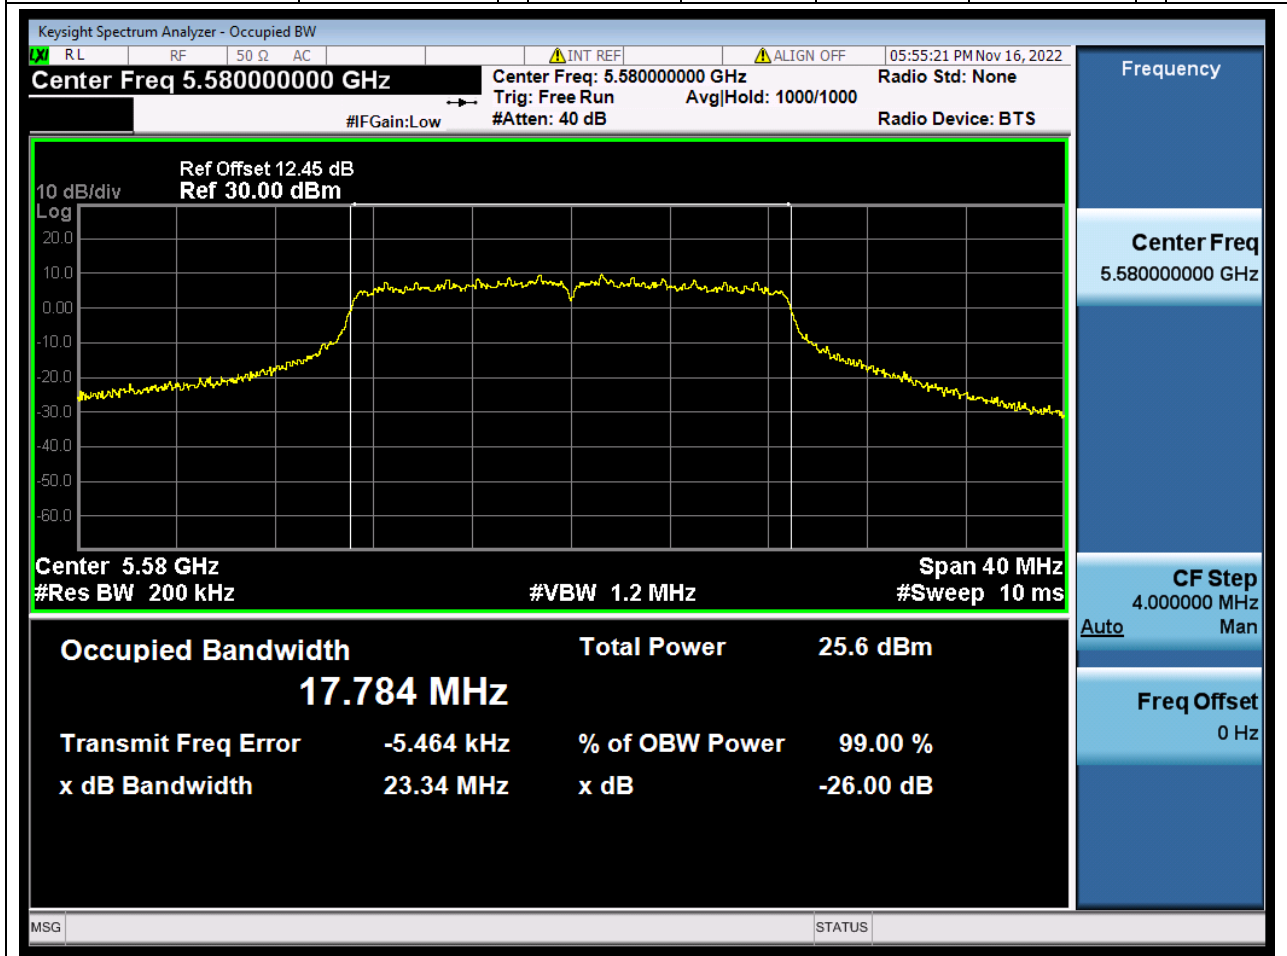

39. 802.11ac_20M_U-NII-2C_M

39.1. A.2.2-99% Bandwidth(NTNV)

Center Frequency (MHz)	OBW Power (%)	RBW (MHz)	Detector	Limit (MHz)	OBW (MHz)	Verdict
5580	99	0.2	Peak	0	17.784101	N/A