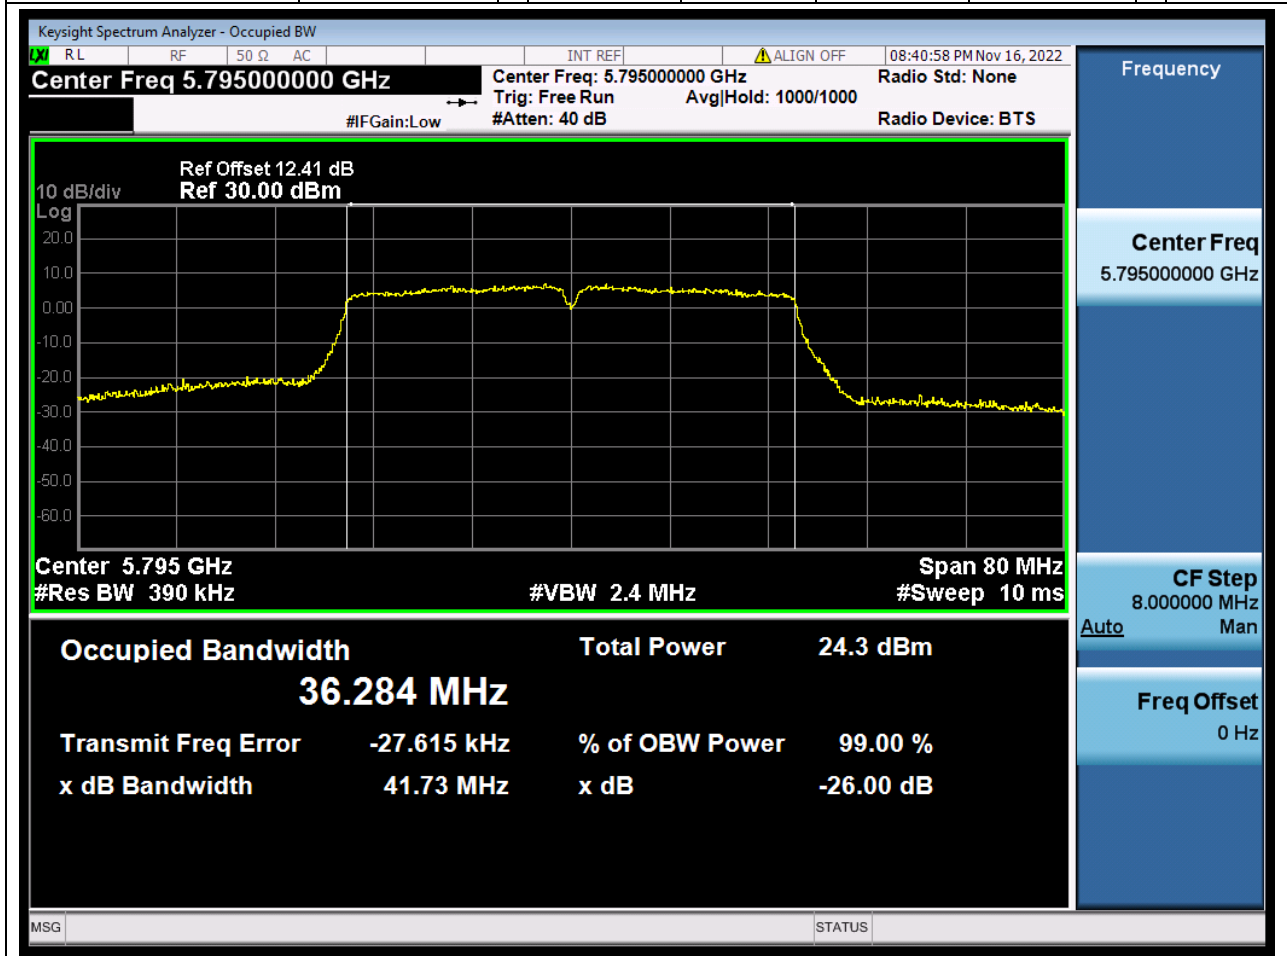

53. 802.11n_40M_U-NII-3_H

53.1. A.2.2-99% Bandwidth(NTNV)

Center Frequency (MHz)	OBW Power (%)	RBW (MHz)	Detector	Limit (MHz)	OBW (MHz)	Verdict
5795	99	0.39	Peak	0	36.283982	N/A