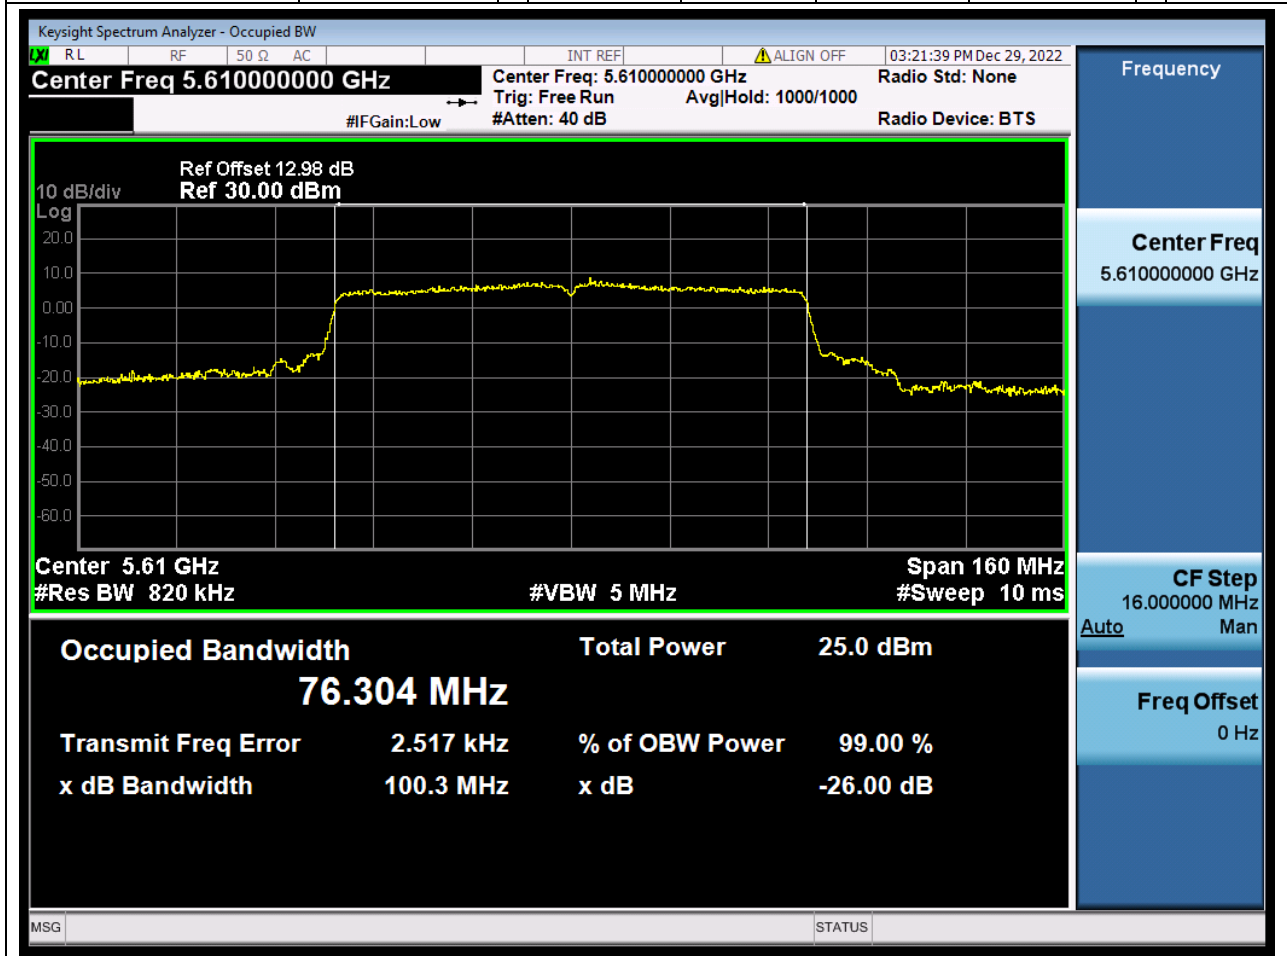

45. 802.11ac_80M_U-NII-2C_M

45.1. A.2.2-99% Bandwidth(NTNV)

Center Frequency (MHz)	OBW Power (%)	RBW (MHz)	Detector	Limit (MHz)	OBW (MHz)	Verdict
5610	99	0.82	Peak	0	76.303653	N/A