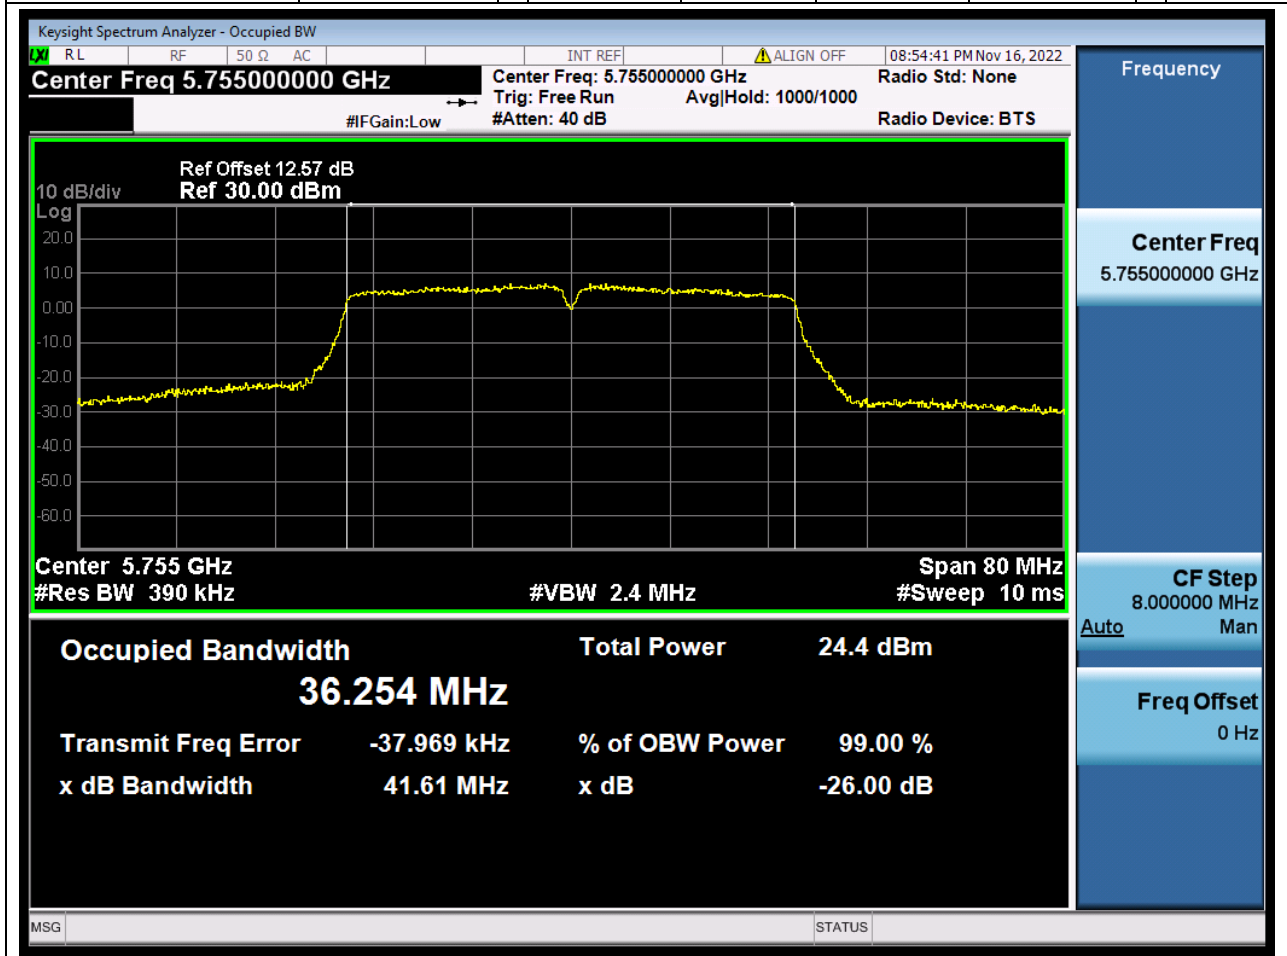

57. 802.11ac_40M_U-NII-3_L

57.1. A.2.2-99% Bandwidth(NTNV)

Center Frequency (MHz)	OBW Power (%)	RBW (MHz)	Detector	Limit (MHz)	OBW (MHz)	Verdict
5755	99	0.39	Peak	0	36.253748	N/A