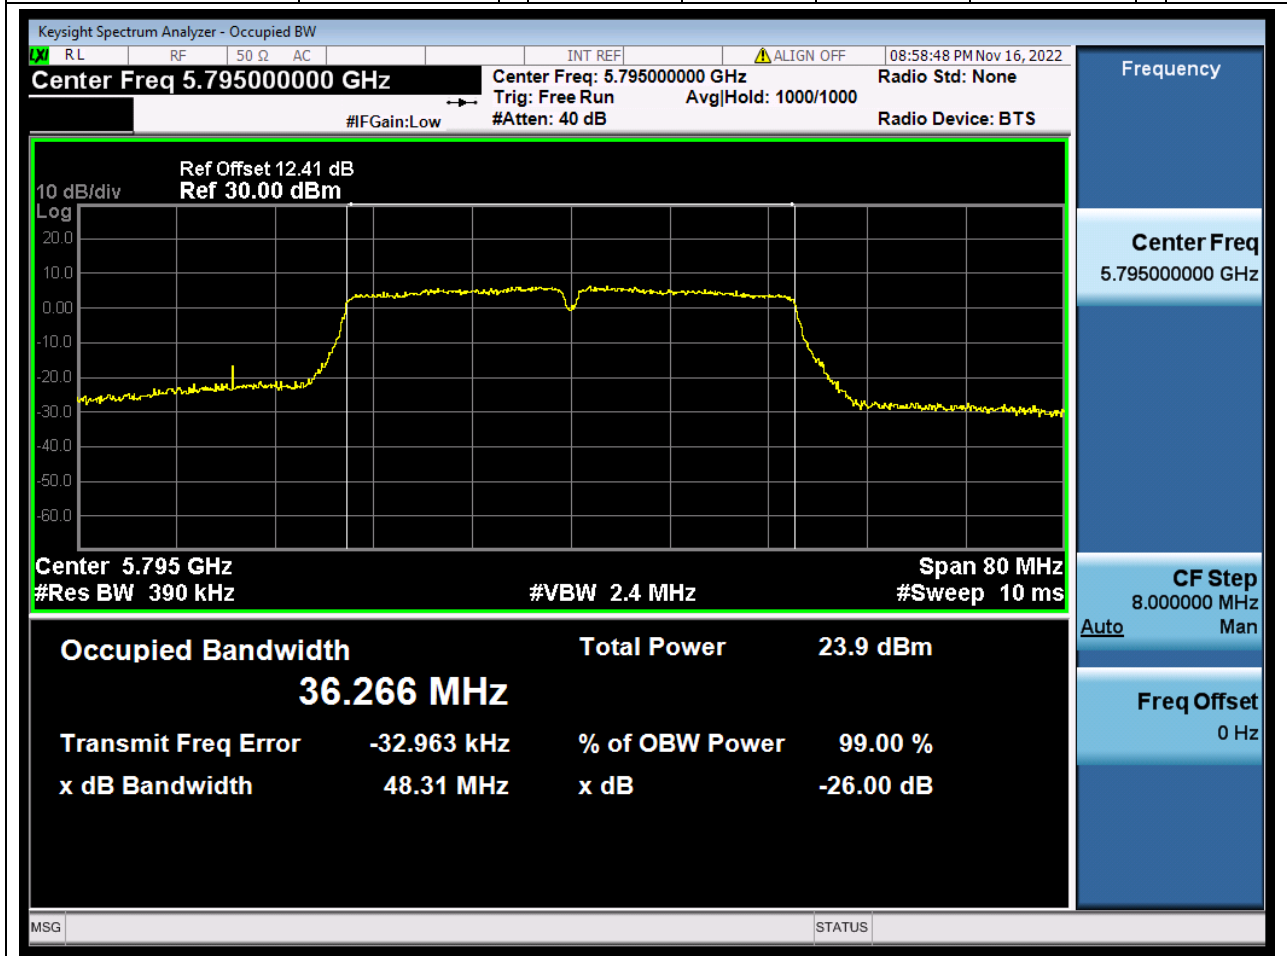

58. 802.11ac_40M_U-NII-3_H

58.1. A.2.2-99% Bandwidth(NTNV)

Center Frequency (MHz)	OBW Power (%)	RBW (MHz)	Detector	Limit (MHz)	OBW (MHz)	Verdict
5795	99	0.39	Peak	0	36.266211	N/A