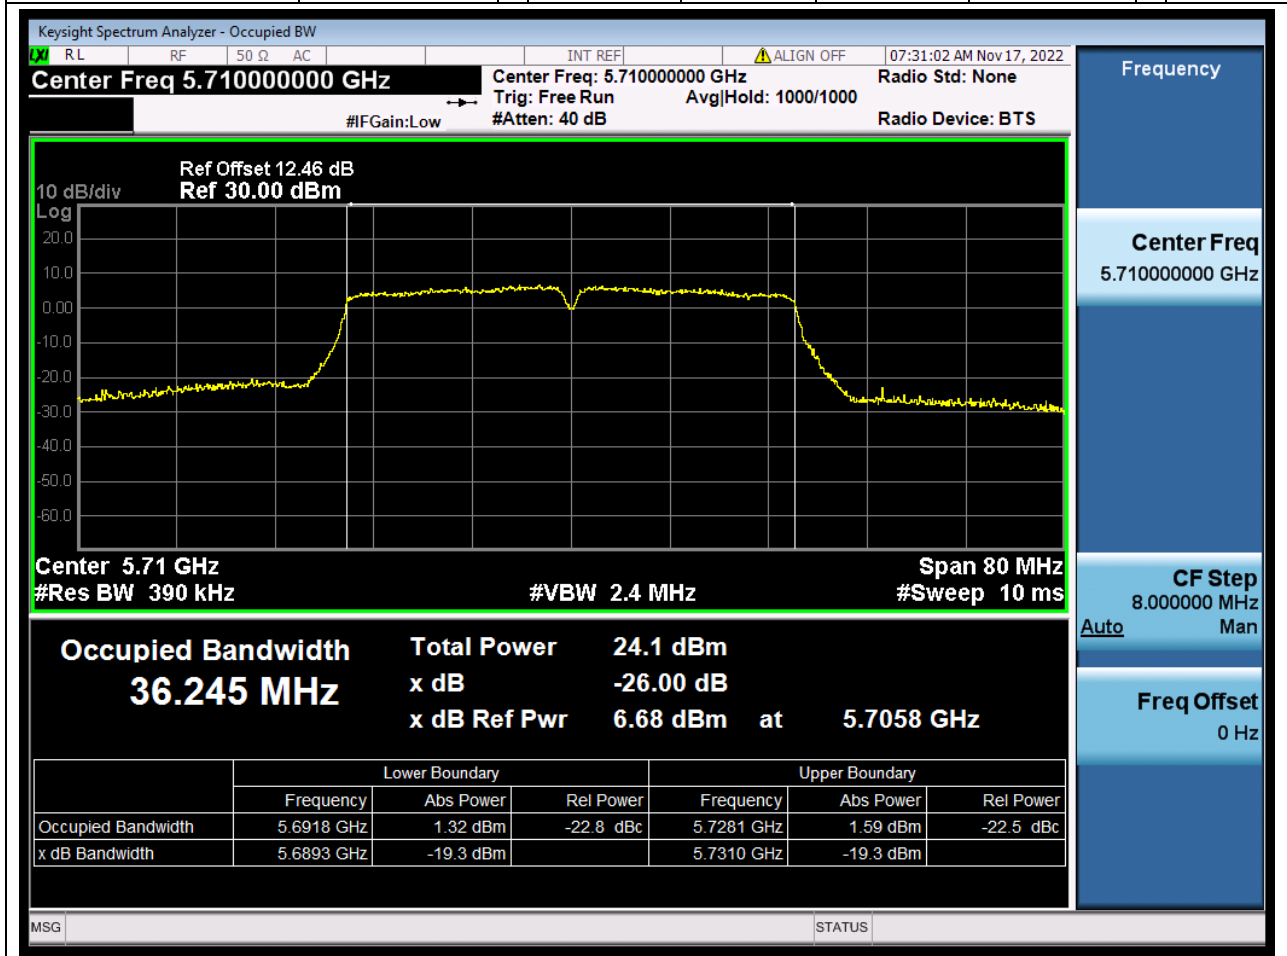

64. 802.11ac_40M_U-NII-2C_CH142

64.1. A.2.2-99% Bandwidth(NTNV)

Center Frequency (MHz)	OBW Power (%)	RBW (MHz)	Detector	Limit (MHz)	OBW (MHz)	Verdict
5710	99	0.39	Peak	0	36.245162	N/A