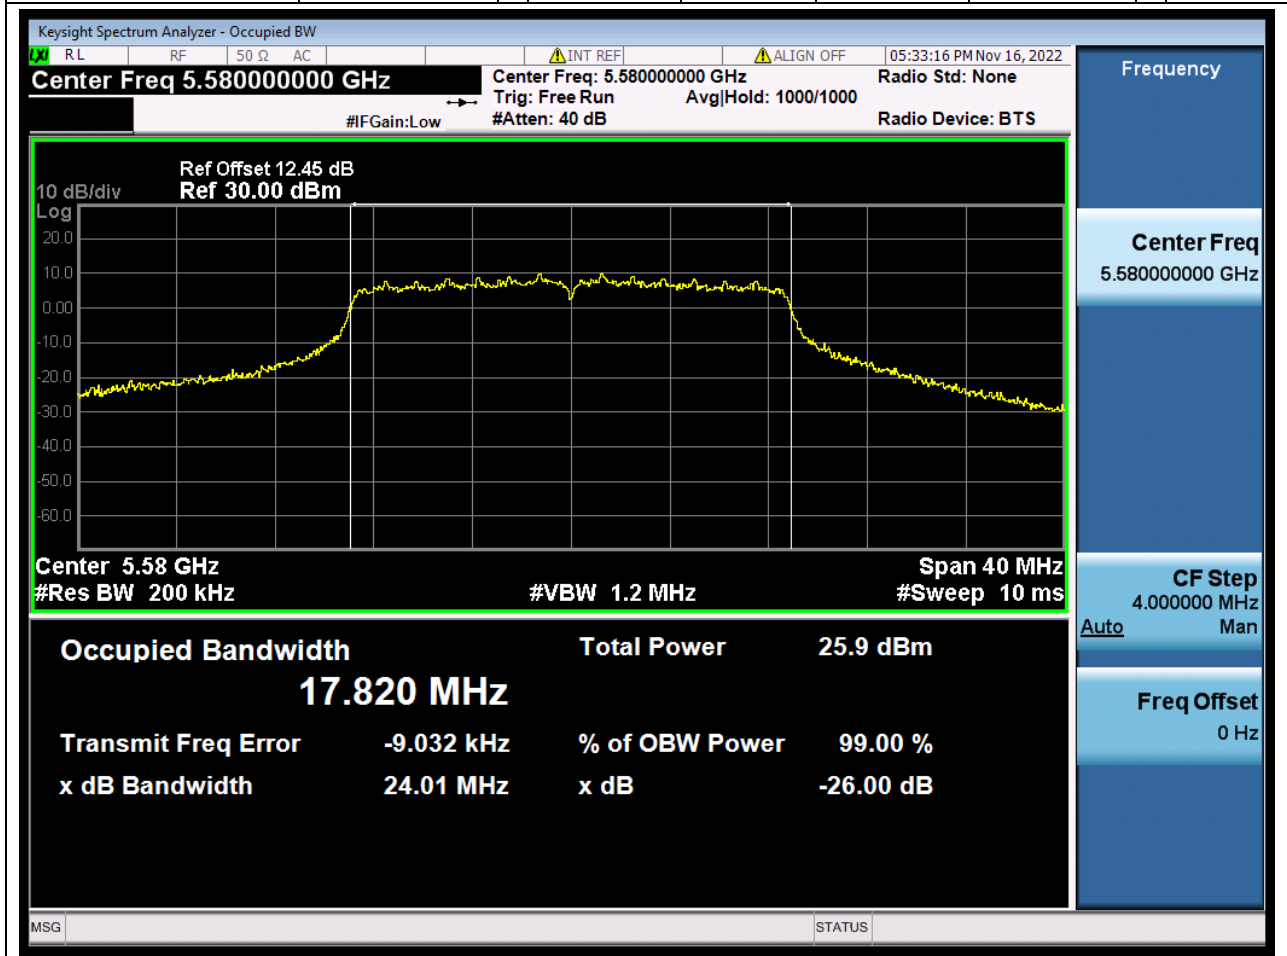

33. 802.11n_20M_U-NII-2C_M

33.1. A.2.2-99% Bandwidth(NTNV)

Center Frequency (MHz)	OBW Power (%)	RBW (MHz)	Detector	Limit (MHz)	OBW (MHz)	Verdict
5580	99	0.2	Peak	0	17.820243	N/A