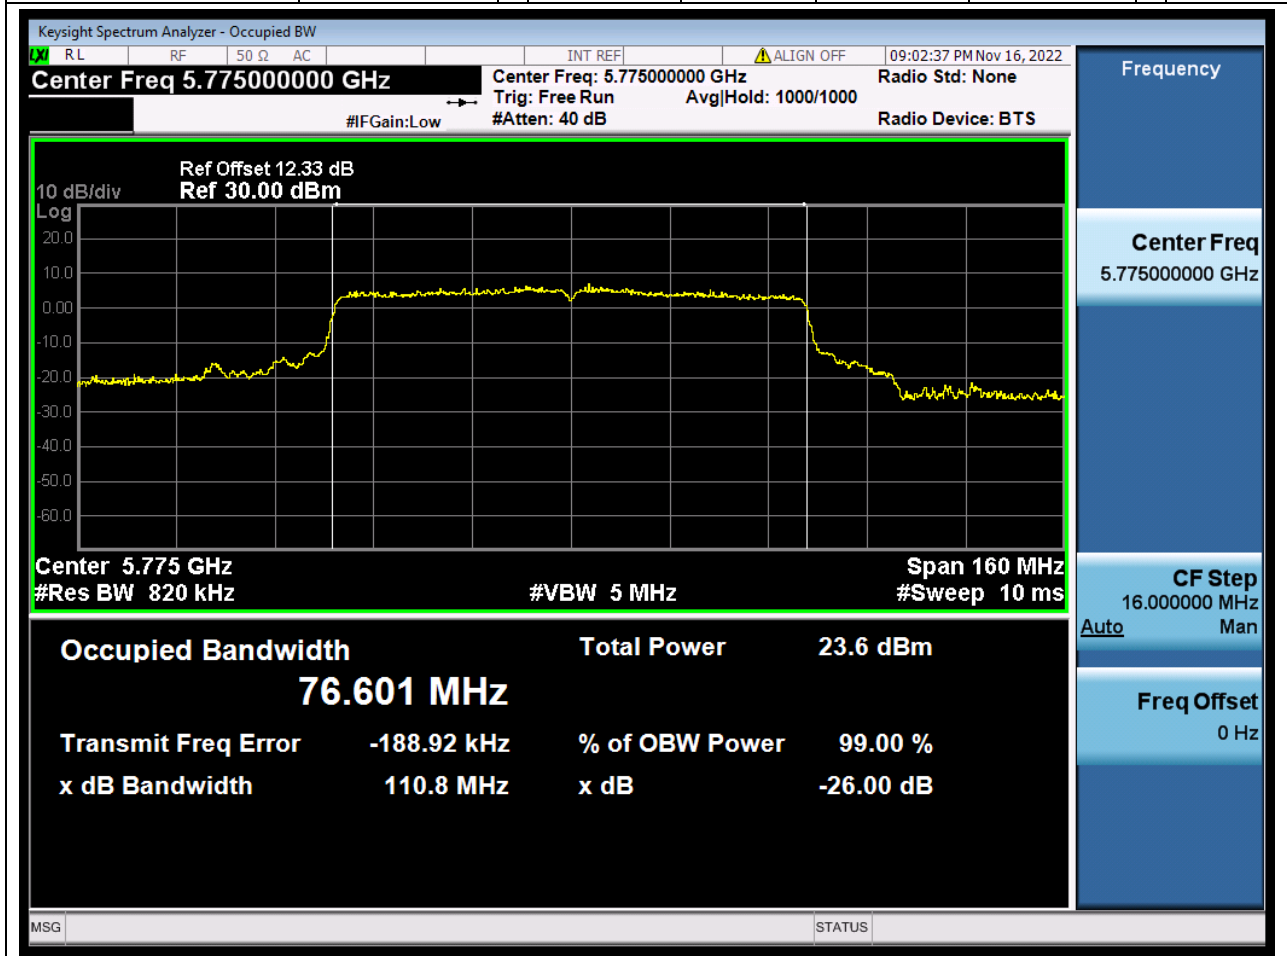

59. 802.11ac_80M_U-NII-3_M

59.1. A.2.2-99% Bandwidth(NTNV)

Center Frequency (MHz)	OBW Power (%)	RBW (MHz)	Detector	Limit (MHz)	OBW (MHz)	Verdict
5775	99	0.82	Peak	0	76.601294	N/A