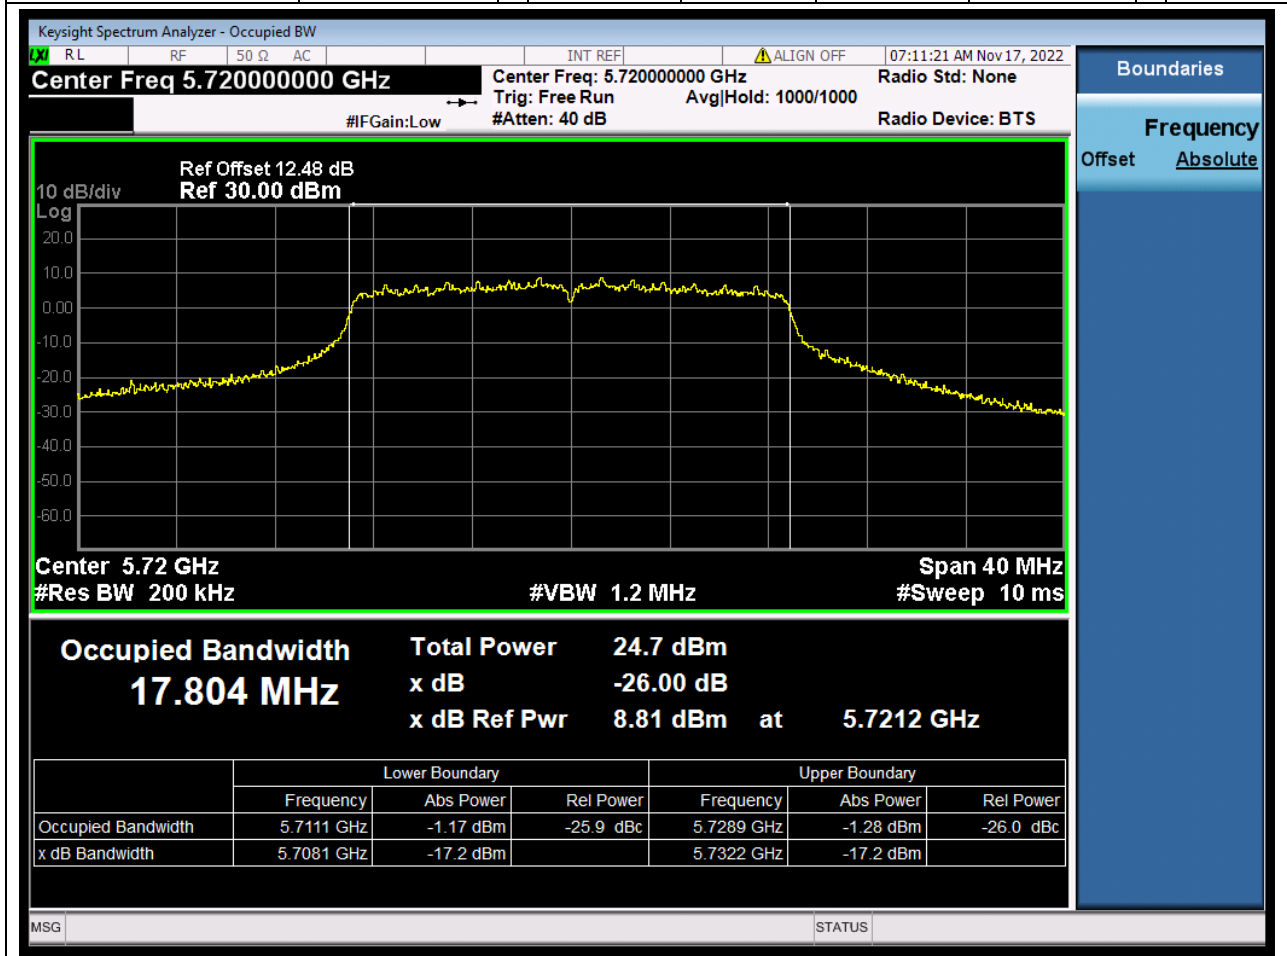

61. 802.11n_20M_U-NII-2C_CH144

61.1. A.2.2-99% Bandwidth(NTNV)

Center Frequency (MHz)	OBW Power (%)	RBW (MHz)	Detector	Limit (MHz)	OBW (MHz)	Verdict
5720	99	0.2	Peak	0	17.803643	N/A