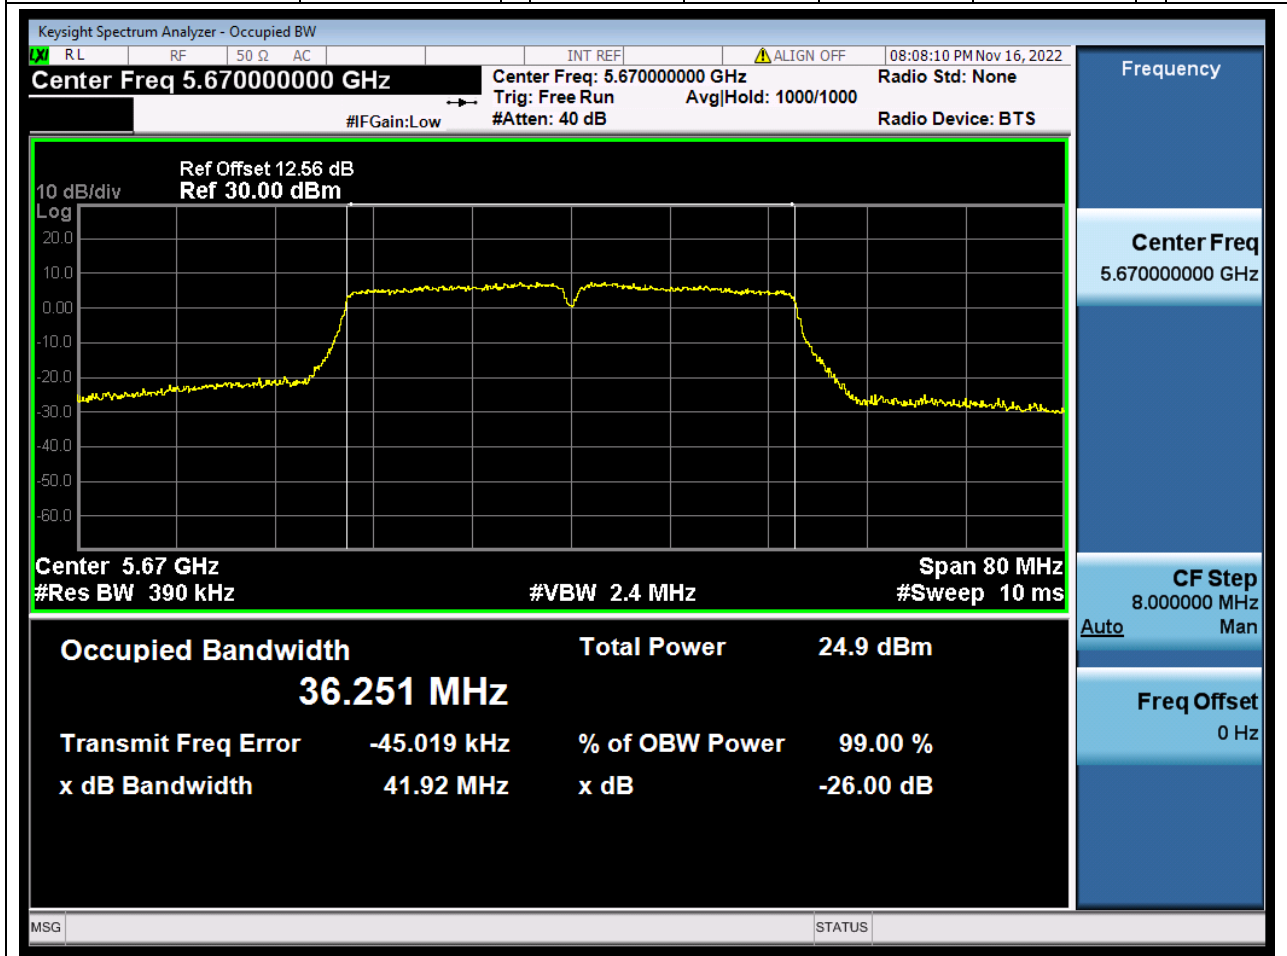

43. 802.11ac_40M_U-NII-2C_H

43.1. A.2.2-99% Bandwidth(NTNV)

Center Frequency (MHz)	OBW Power (%)	RBW (MHz)	Detector	Limit (MHz)	OBW (MHz)	Verdict
5670	99	0.39	Peak	0	36.25073	N/A