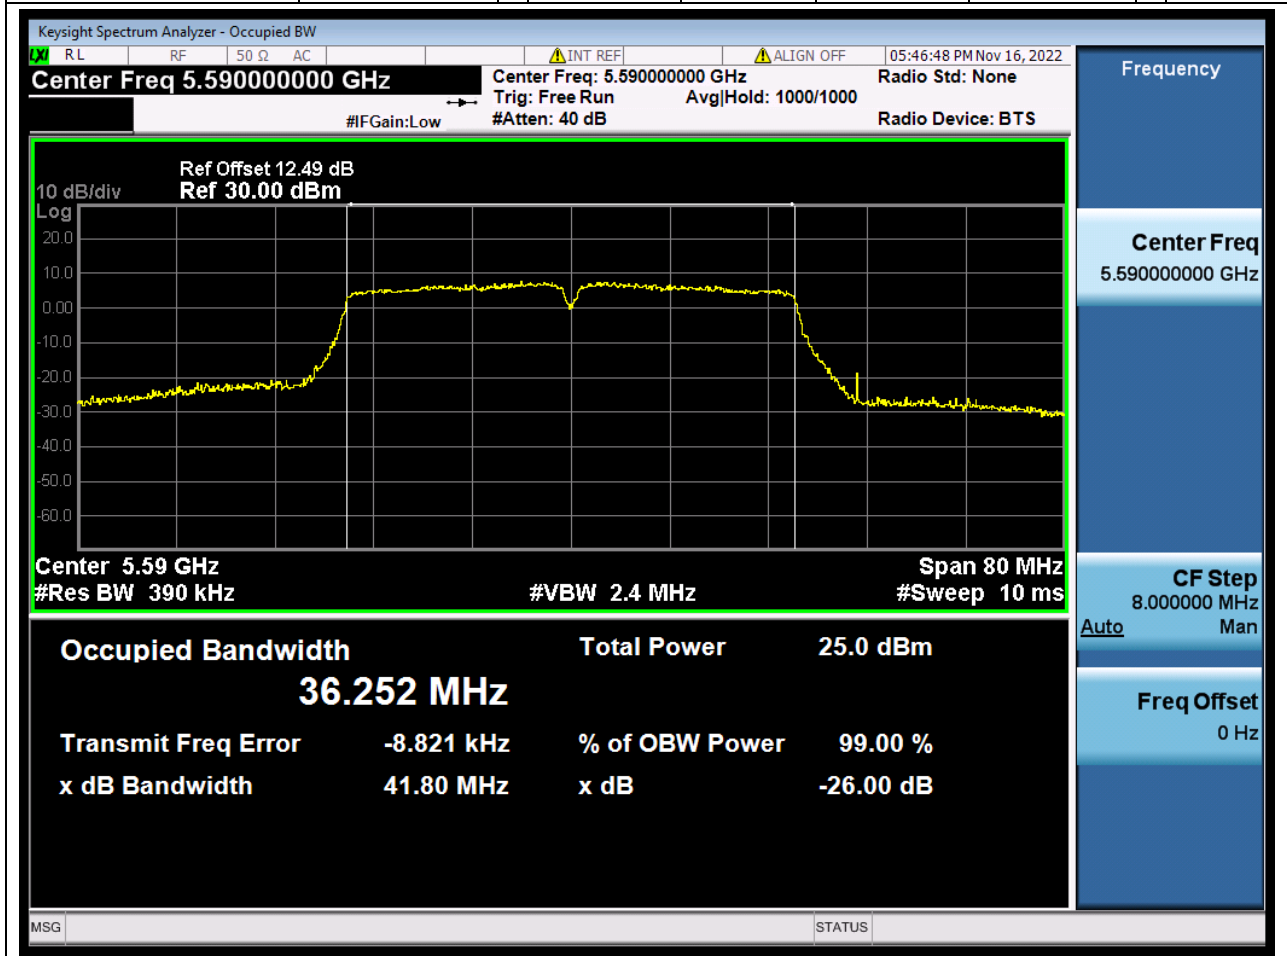

36. 802.11n_40M_U-NII-2C_M

36.1. A.2.2-99% Bandwidth(NTNV)

Center Frequency (MHz)	OBW Power (%)	RBW (MHz)	Detector	Limit (MHz)	OBW (MHz)	Verdict
5590	99	0.39	Peak	0	36.252042	N/A