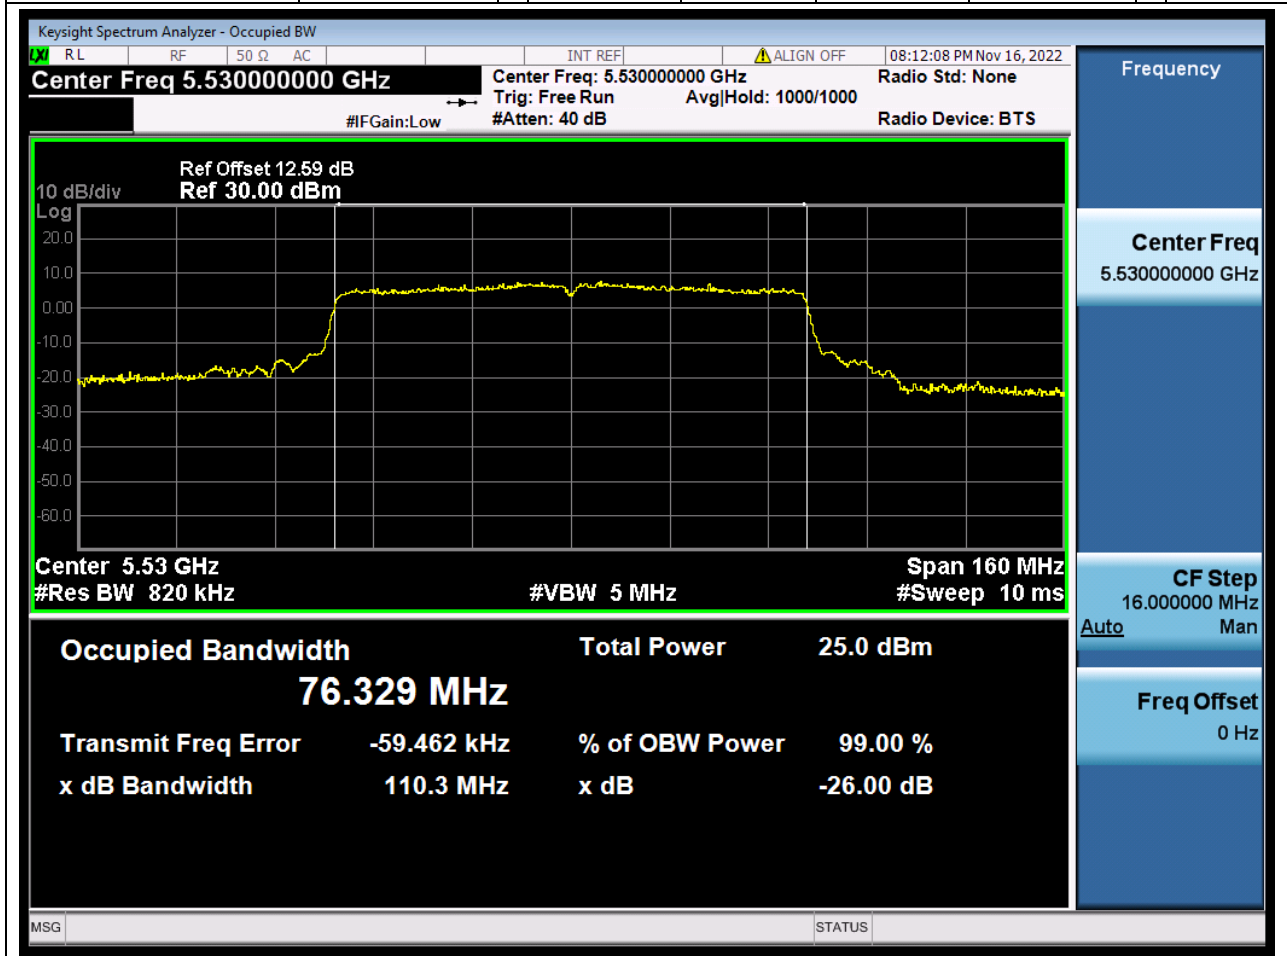

44. 802.11ac_80M_U-NII-2C_L

44.1. A.2.2-99% Bandwidth(NTNV)

Center Frequency (MHz)	OBW Power (%)	RBW (MHz)	Detector	Limit (MHz)	OBW (MHz)	Verdict
5530	99	0.82	Peak	0	76.328613	N/A