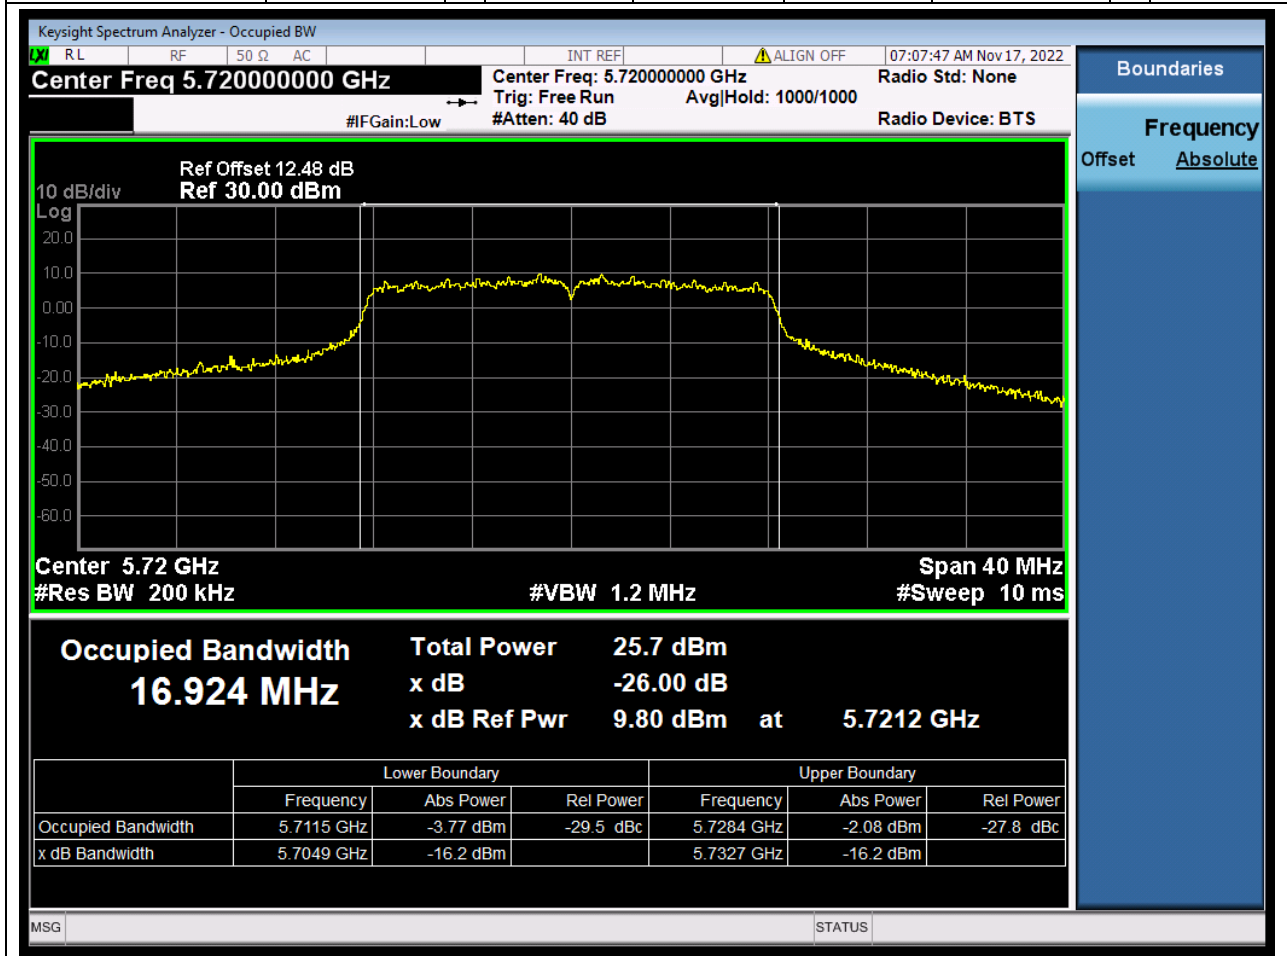

60. 802.11a_20M_U-NII-2C_CH144

60.1. A.2.2-99% Bandwidth(NTNV)

Center Frequency (MHz)	OBW Power (%)	RBW (MHz)	Detector	Limit (MHz)	OBW (MHz)	Verdict
5720	99	0.2	Peak	0	16.924041	N/A