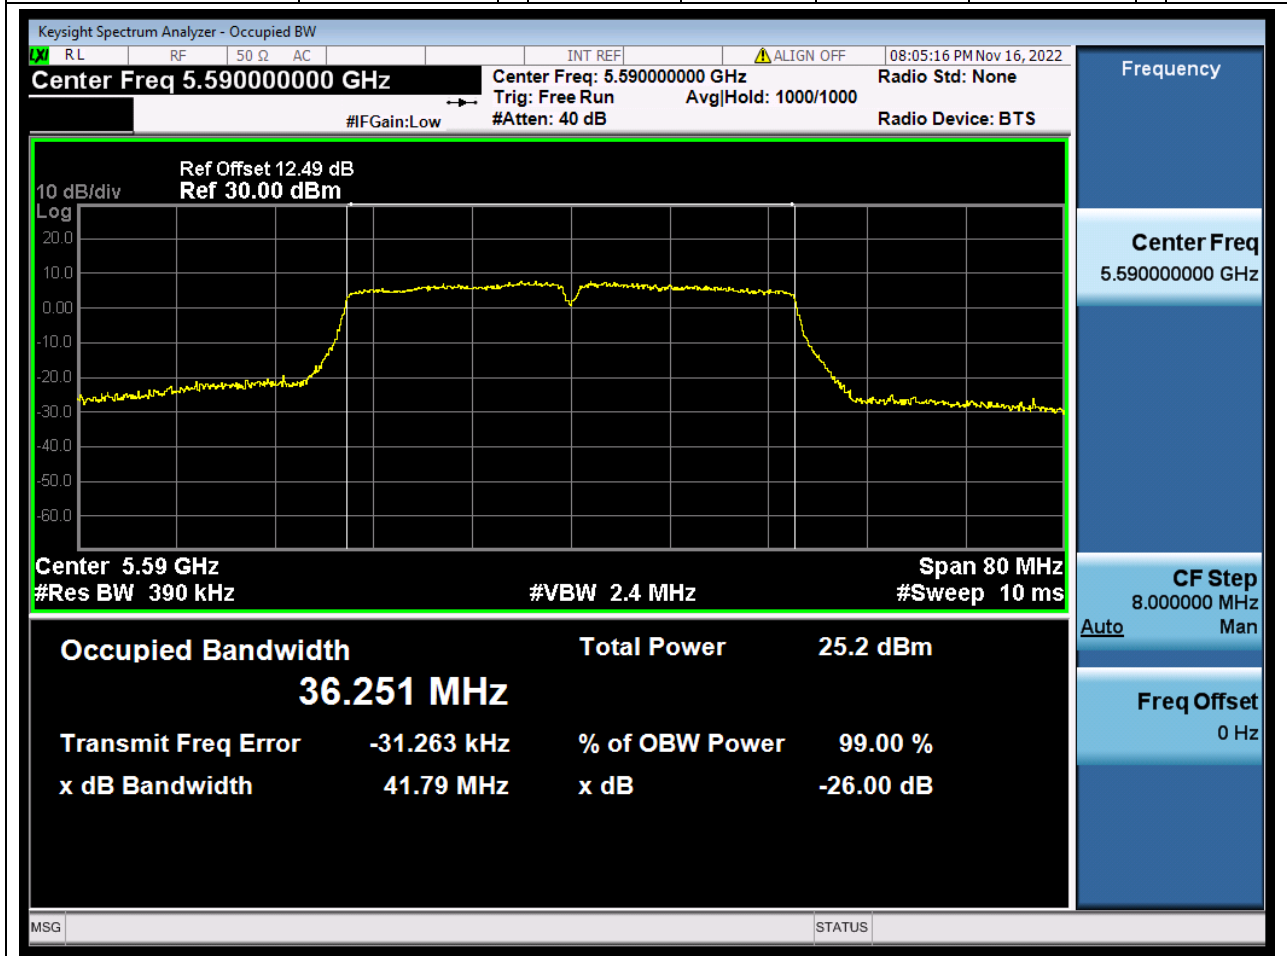

42. 802.11ac_40M_U-NII-2C_M

42.1. A.2.2-99% Bandwidth(NTNV)

Center Frequency (MHz)	OBW Power (%)	RBW (MHz)	Detector	Limit (MHz)	OBW (MHz)	Verdict
5590	99	0.39	Peak	0	36.250569	N/A