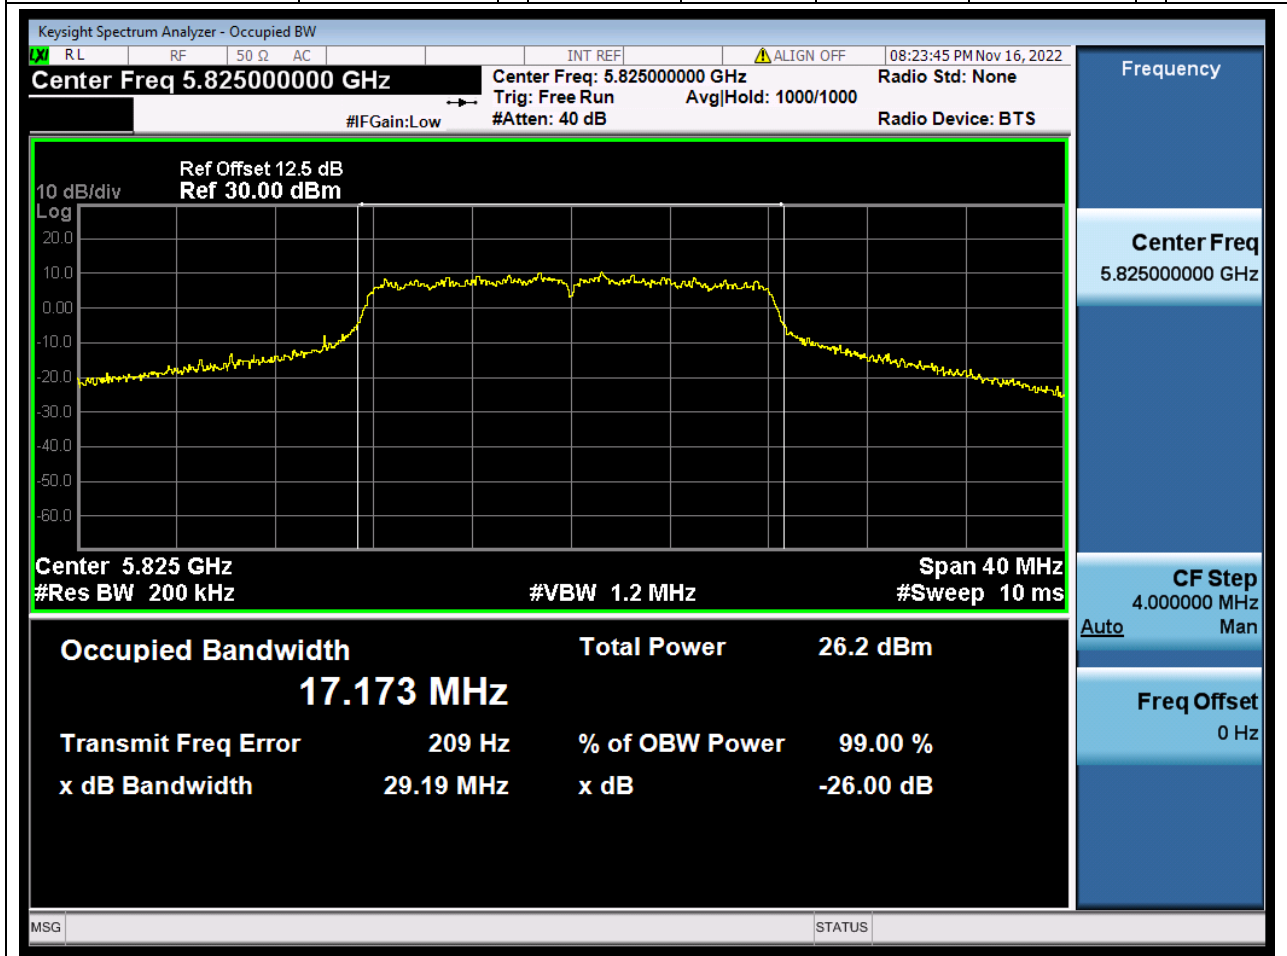

48. 802.11a_20M_U-NII-3_H

48.1. A.2.2-99% Bandwidth(NTNV)

Center Frequency (MHz)	OBW Power (%)	RBW (MHz)	Detector	Limit (MHz)	OBW (MHz)	Verdict
5825	99	0.2	Peak	0	17.173277	N/A