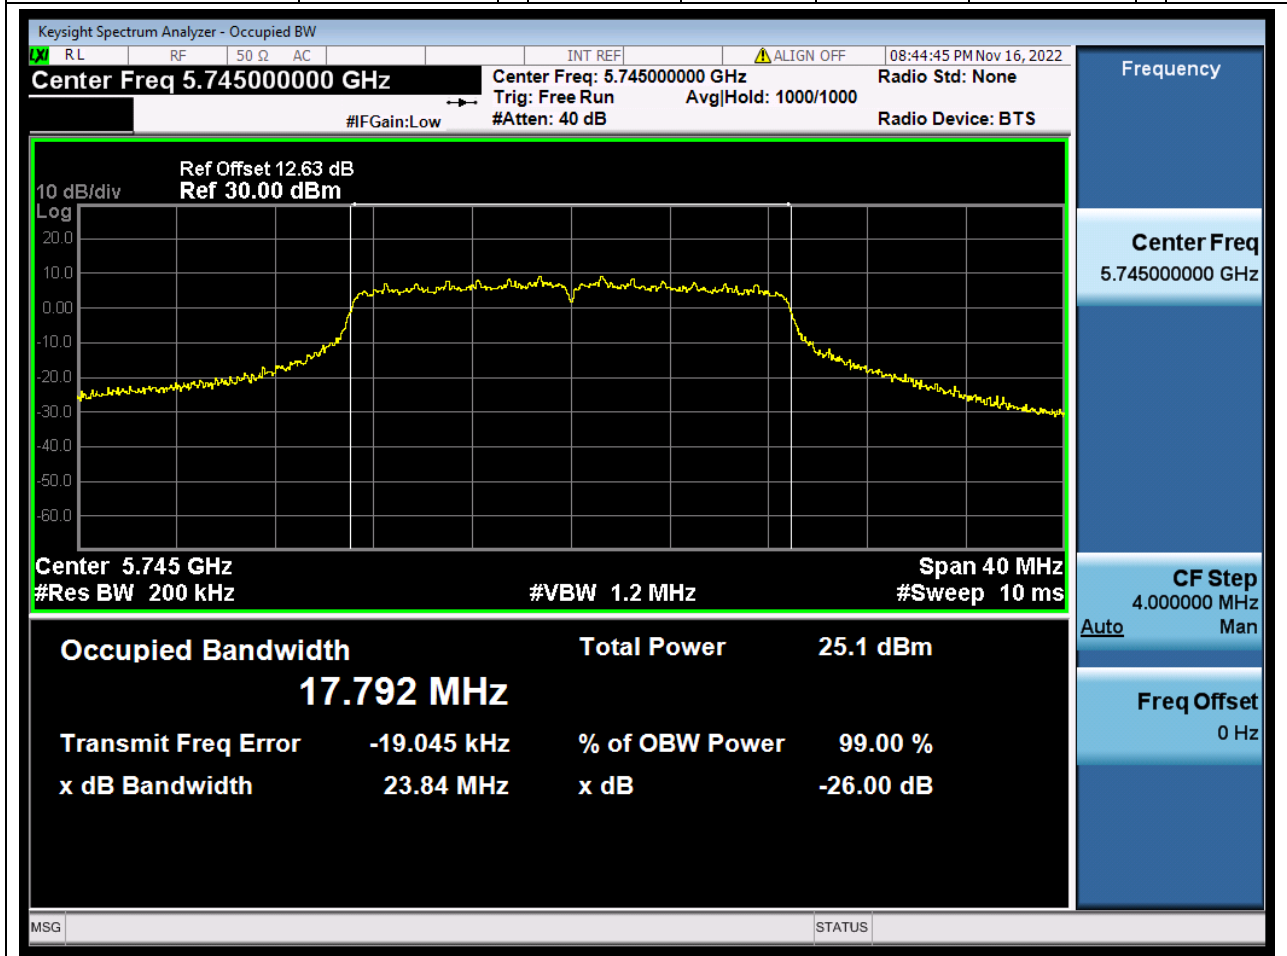

54. 802.11ac_20M_U-NII-3_L

54.1. A.2.2-99% Bandwidth(NTNV)

Center Frequency (MHz)	OBW Power (%)	RBW (MHz)	Detector	Limit (MHz)	OBW (MHz)	Verdict
5745	99	0.2	Peak	0	17.791913	N/A