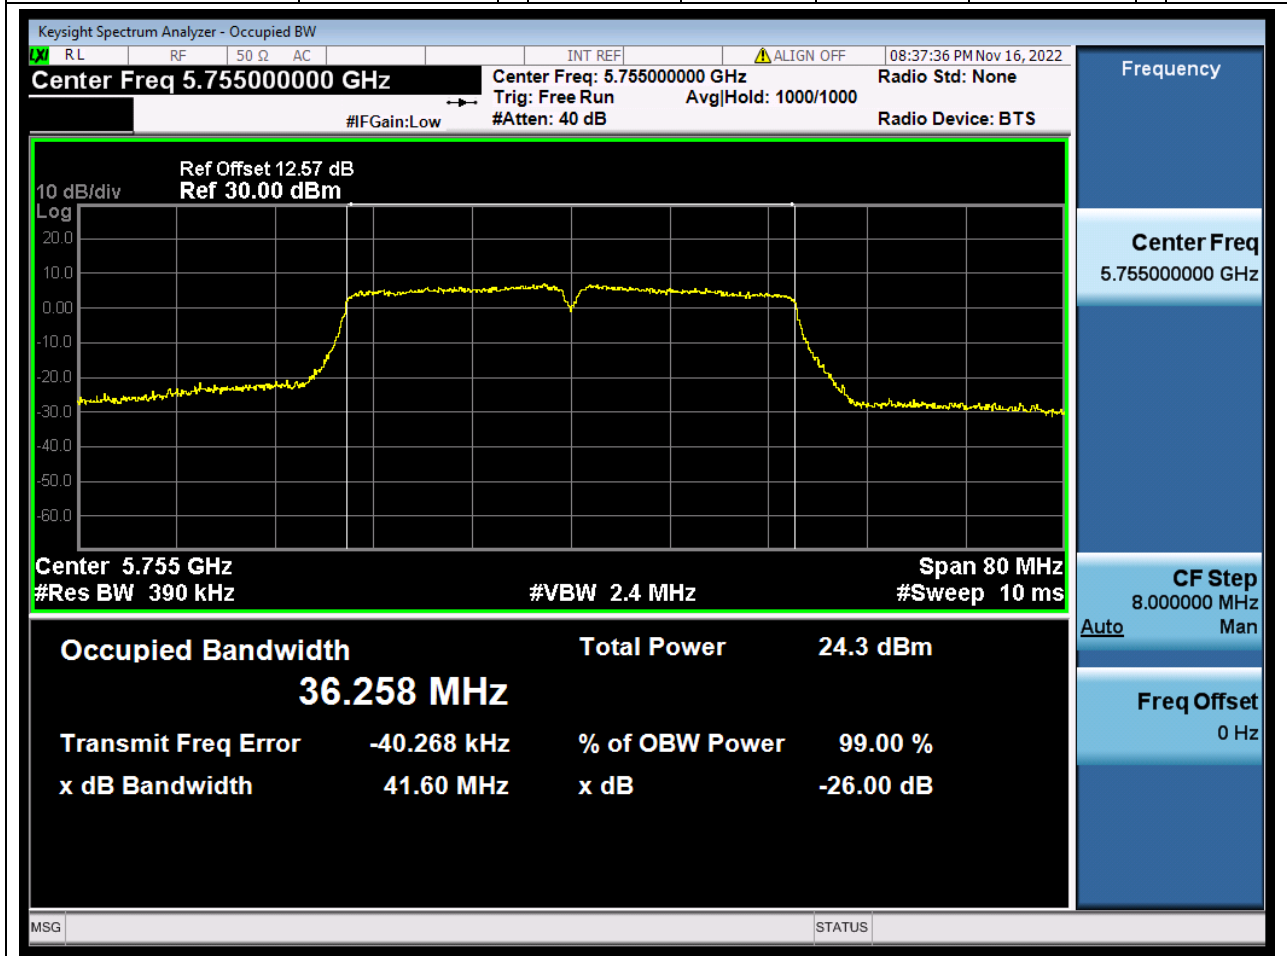

52. 802.11n_40M_U-NII-3_L

52.1. A.2.2-99% Bandwidth(NTNV)

Center Frequency (MHz)	OBW Power (%)	RBW (MHz)	Detector	Limit (MHz)	OBW (MHz)	Verdict
5755	99	0.39	Peak	0	36.257845	N/A