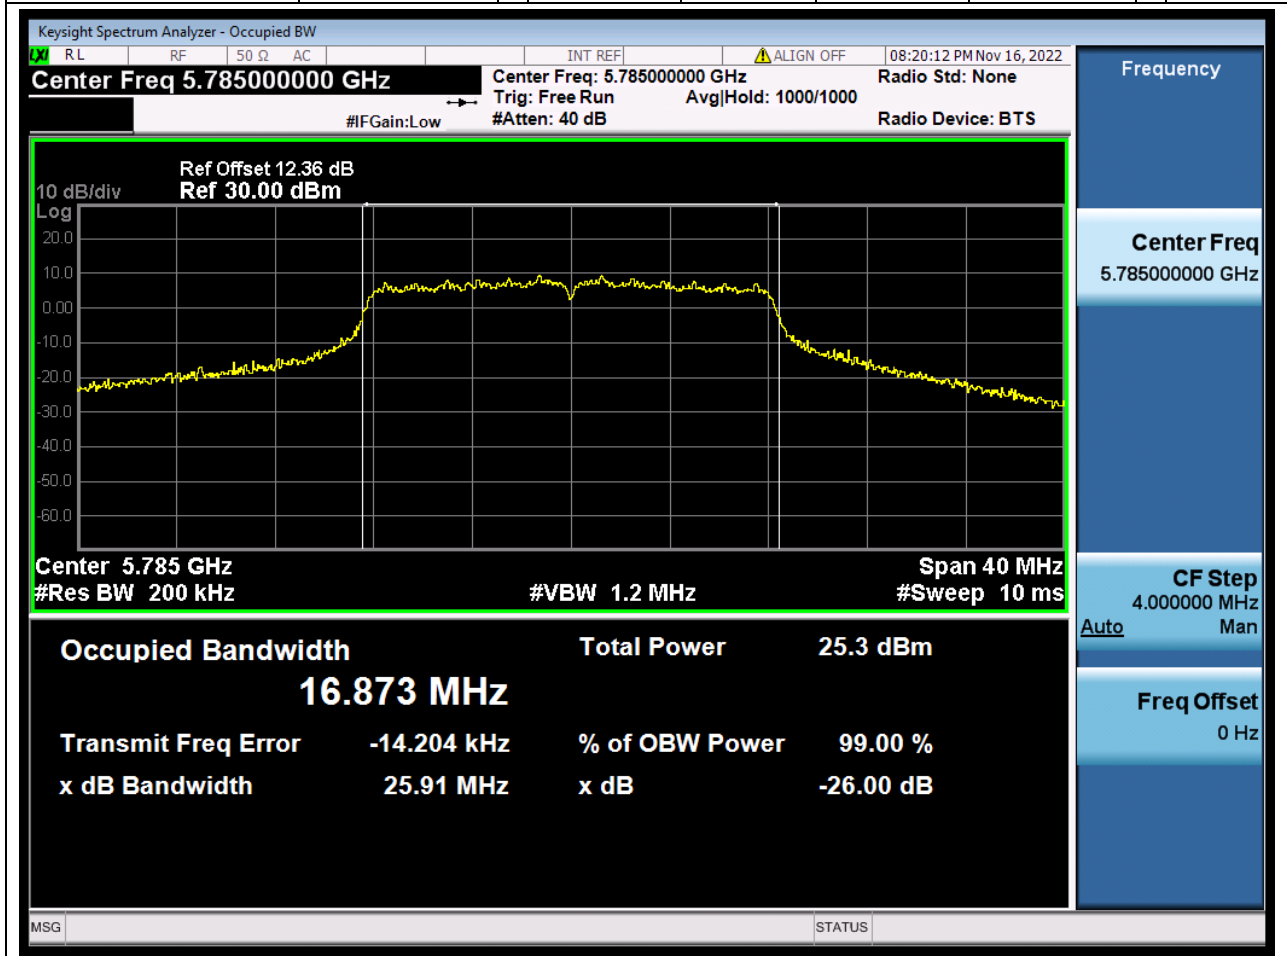

47. 802.11a_20M_U-NII-3_M

47.1. A.2.2-99% Bandwidth(NTNV)

Center Frequency (MHz)	OBW Power (%)	RBW (MHz)	Detector	Limit (MHz)	OBW (MHz)	Verdict
5785	99	0.2	Peak	0	16.872937	N/A