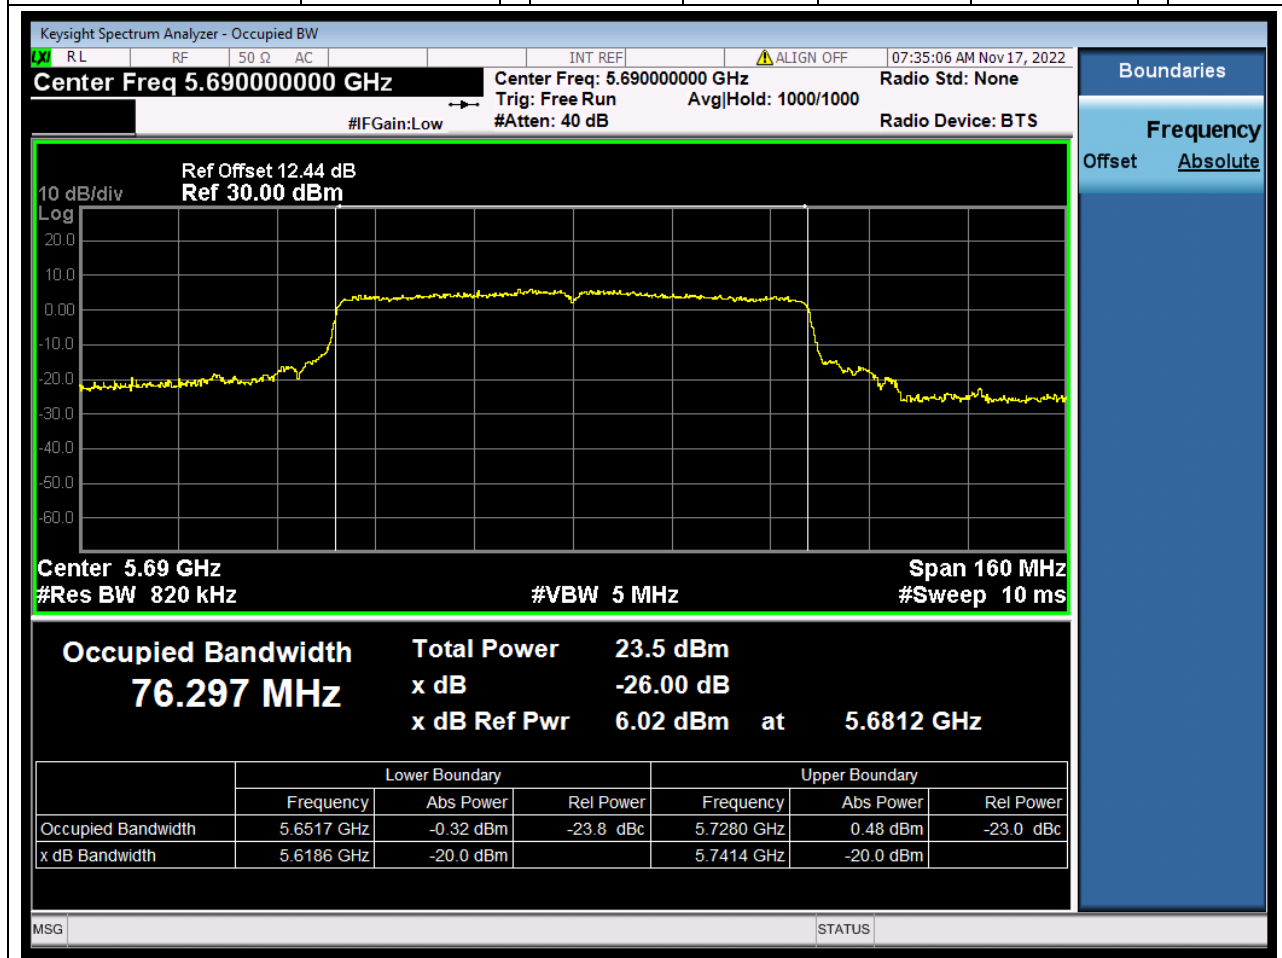

65. 802.11ac_80M_U-NII-2C_CH138

65.1. A.2.2-99% Bandwidth(NTNV)

Center Frequency (MHz)	OBW Power (%)	RBW (MHz)	Detector	Limit (MHz)	OBW (MHz)	Verdict
5690	99	0.82	Peak	0	76.296698	N/A