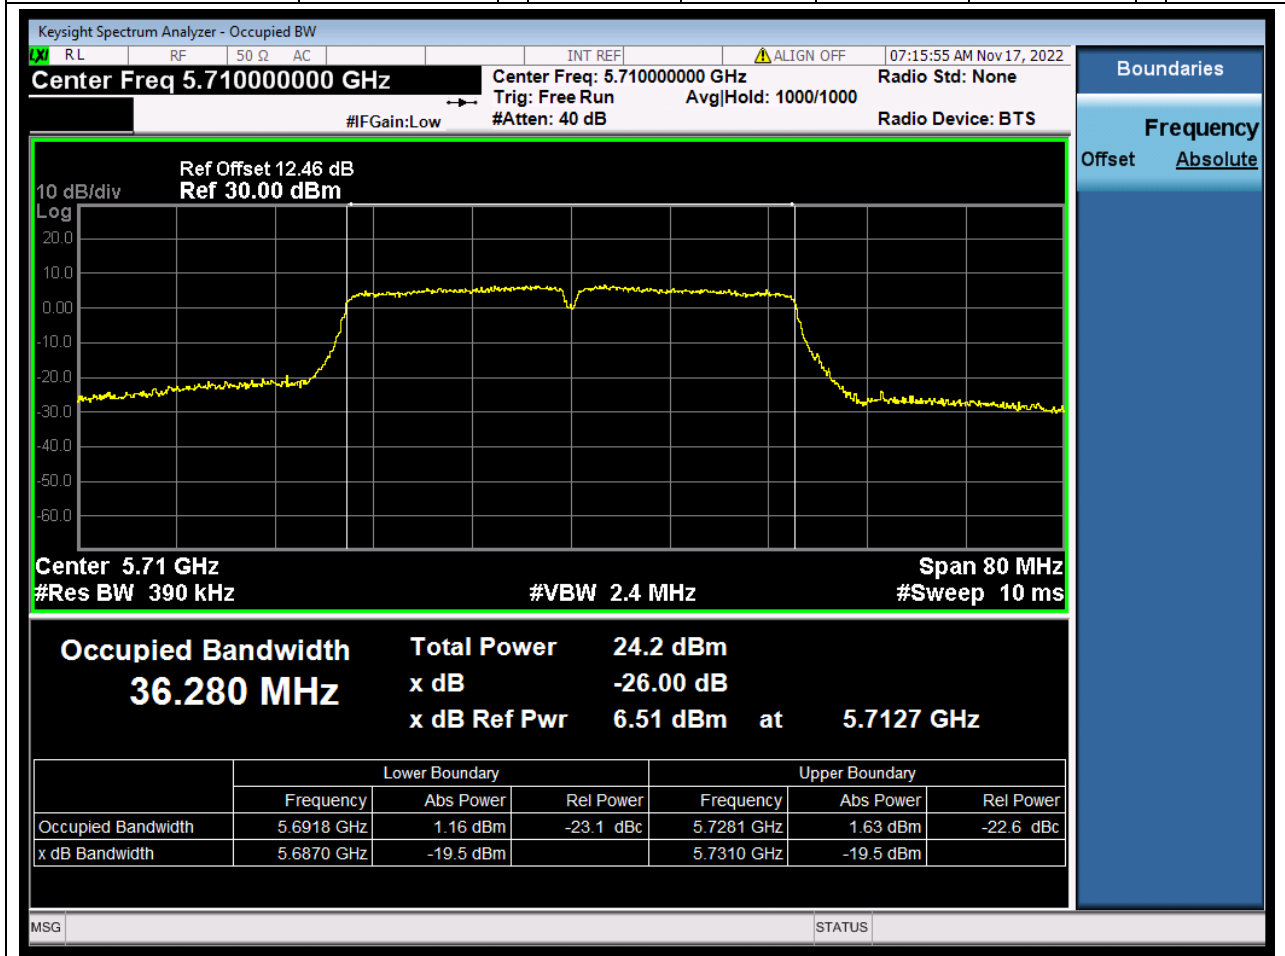

62. 802.11n_40M_U-NII-2C_CH142

62.1. A.2.2-99% Bandwidth(NTNV)

Center Frequency (MHz)	OBW Power (%)	RBW (MHz)	Detector	Limit (MHz)	OBW (MHz)	Verdict
5710	99	0.39	Peak	0	36.280174	N/A