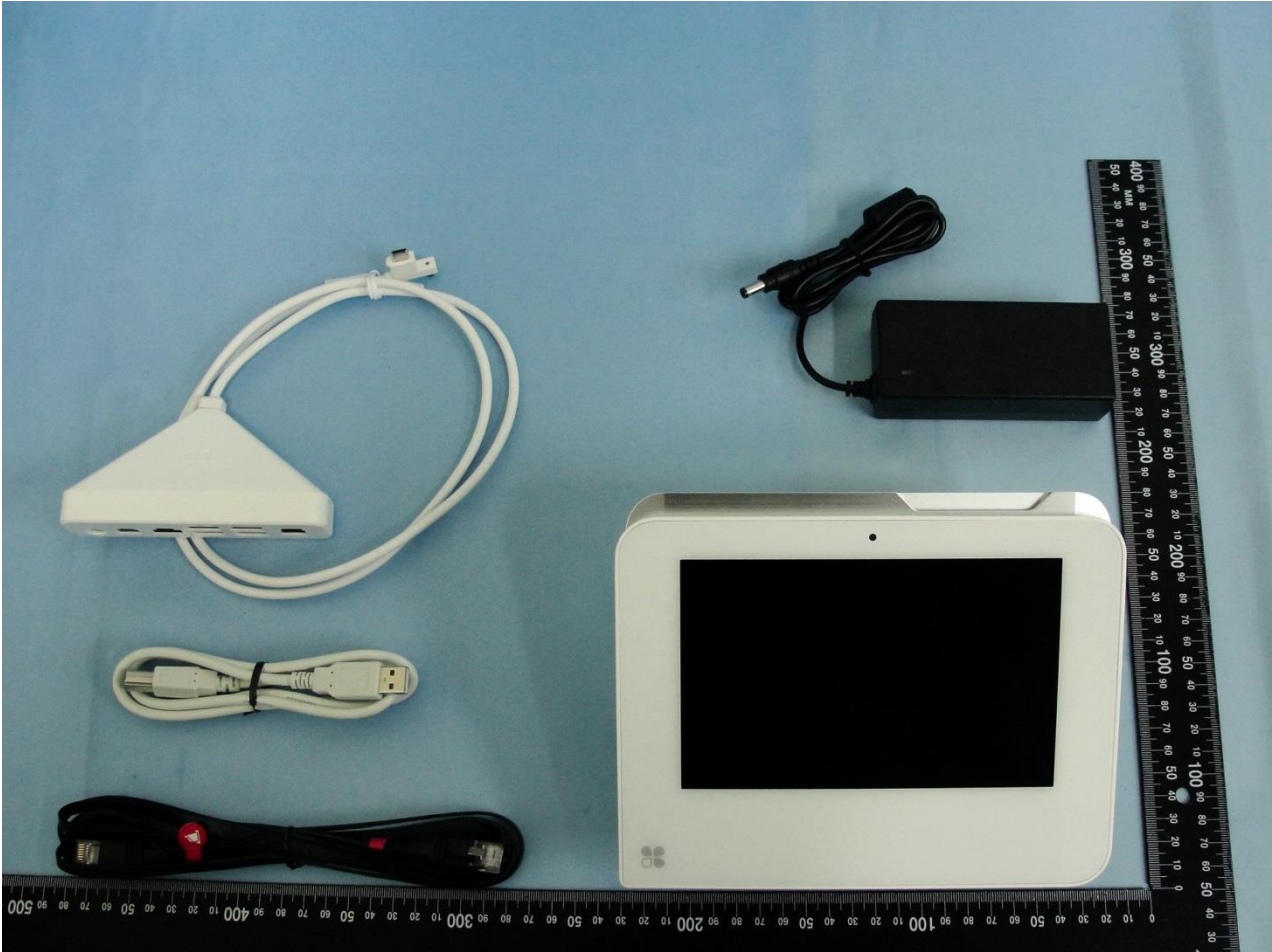

Brand Name: Clover / Model Name: C300