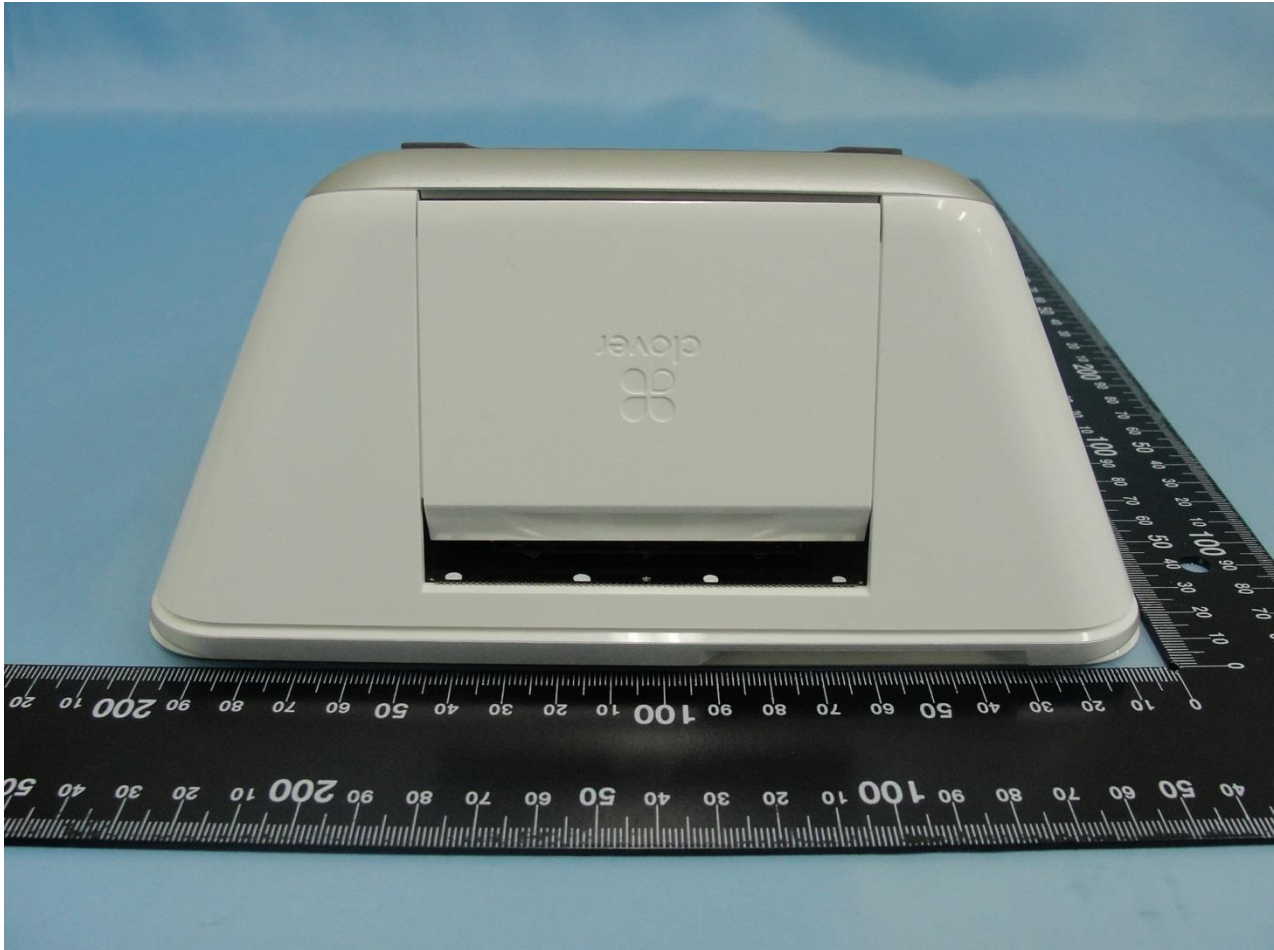

Brand Name: Clover / Model Name: C300

Brand Name: Clover / Model Name: C300

Brand Name: Clover / Model Name: C300

Brand Name: Clover / Model Name: C300

2. Photograph of Accessory

Brand Name: Clover / Model Name: C300

| Specification of Accessory | | |
|----------------------------|--------------|--|
| AC Adapter | Brand Name | Clover |
| | Model Name | FSP040-RHBN2 |
| Battery | Brand Name | McNair |
| | Model Name | NLP103040 |
| USB Cable | Brand Name | VSO |
| | Model Name | N-801-000-00011459 |
| WLAN Module | Brand Name | AzureWave |
| | Model Name | AW-AH691A |
| LCD Panel | Brand Name | LG |
| | Model Name | LD070WX7-SMN3 |
| Camera 1 | Brand Name | mcNEX |
| | Model Name | YJ3_1.2M_FF |
| Camera 2 | Brand Name | LITEON |
| | Model Name | 4SF145T2 |
| LAN Cable | Brand Name | N/A |
| | Model Name | N/A |
| | Signal Cable | 2.7 meter, non-shielded cable without ferrite core |
| HUB | Brand Name | N/A |
| | Model Name | N/A |
| | Signal Cable | 1.1 meter, shielded cable without ferrite core |