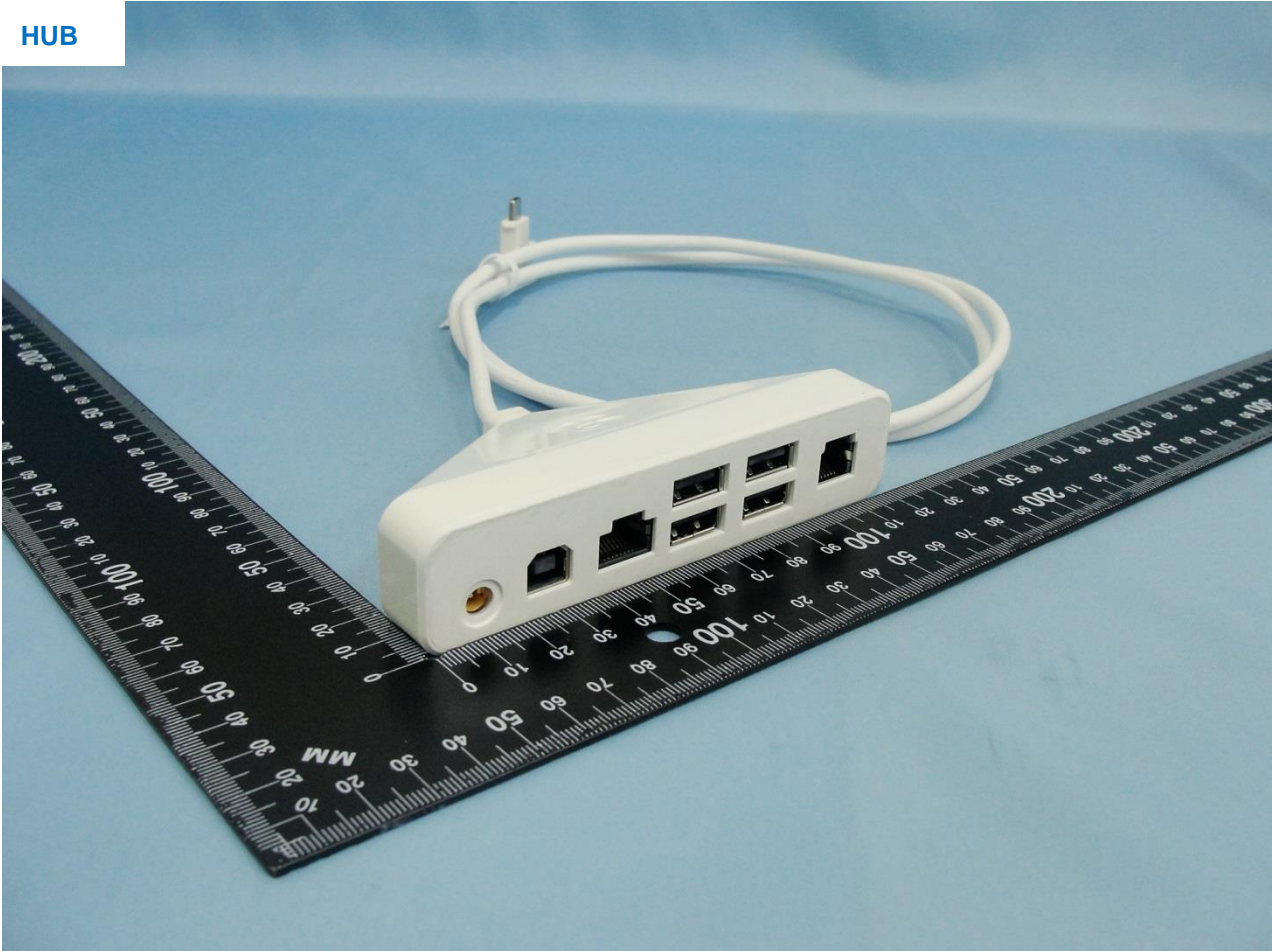

Brand Name: Clover / Model Name: C300

HUB