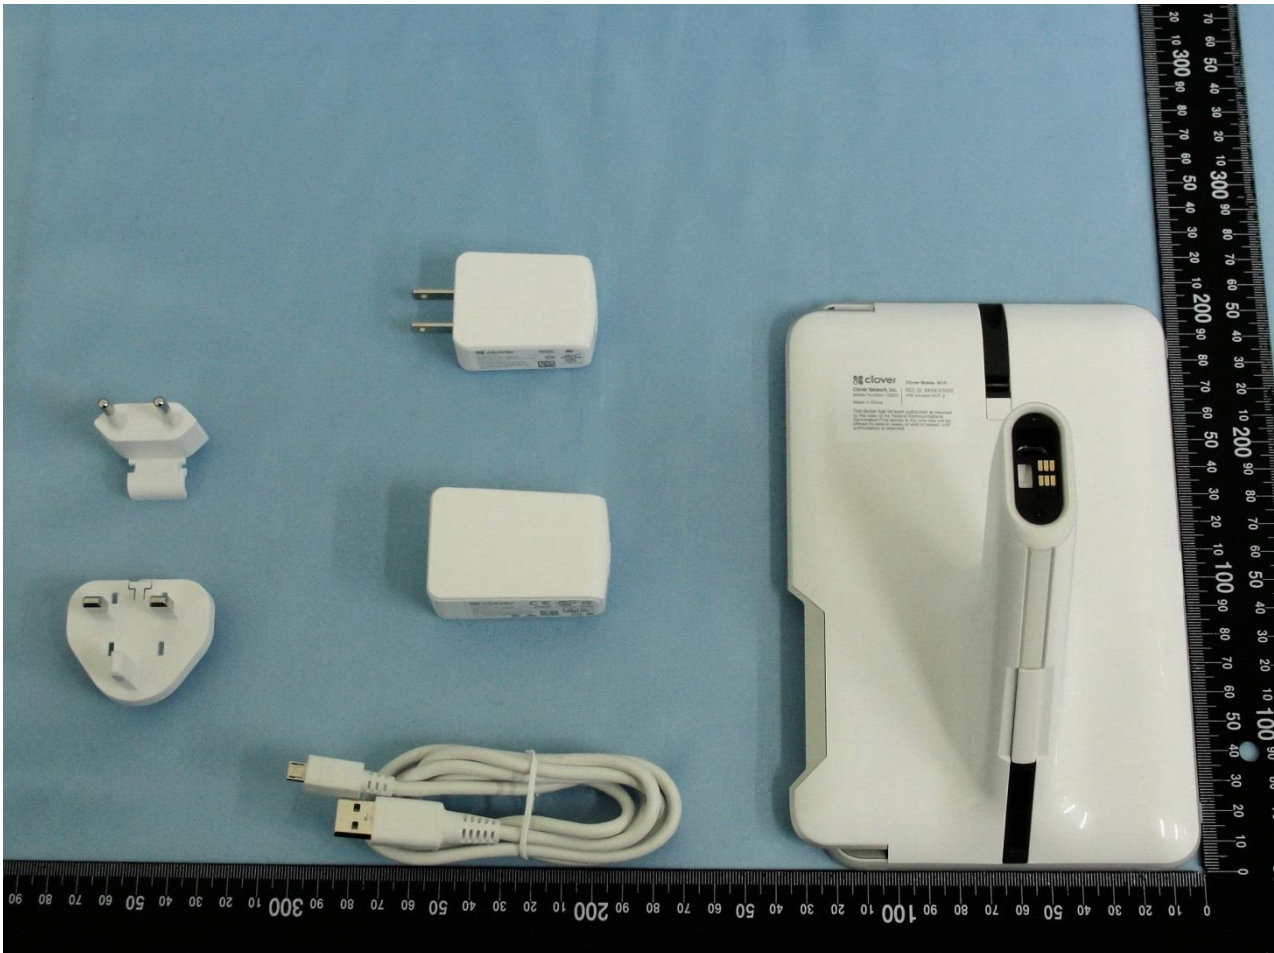

**1. External Photograph of EUT**

**Brand Name: Clover / Model Name: C200**

**Brand Name: Clover / Model Name: C200**

**2. Photograph of Accessory**

**Brand Name: Clover / Model Name: C200**

Specification of Accessory		
AC Adapter 1	Brand Name	Clover
	Model Name	WB-10G05FU
AC Adapter 2	Brand Name	Clover
	Model Name	WB-10G05R
Battery	Brand Name	CELXPART ENERGY CORPORATION
	Model Name	CQT-1401
USB Cable	Brand Name	Golden Bridge Electech Inc.
	Model Name	AA002GB-B0308BX

**Remark:** For accessories equipped with this EUT, please refer to the following photos.

Brand Name: Clover / Model Name: C200

Brand Name: Clover / Model Name: C200

AC Adapter 1

Brand Name: Clover / Model Name: C200

AC Adapter 2

Brand Name: Clover / Model Name: C200