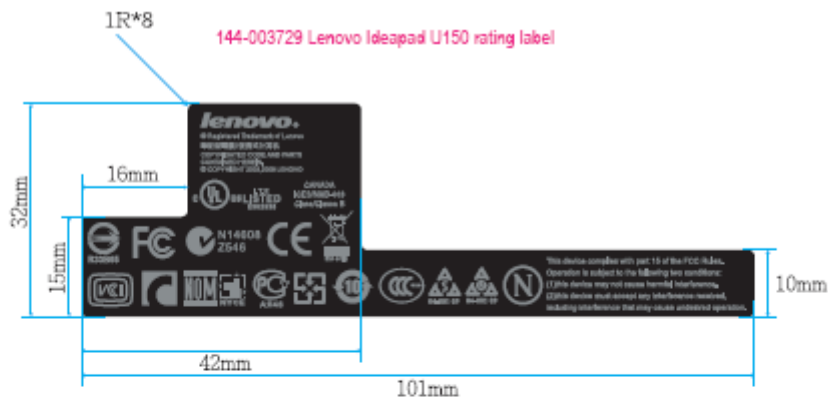

Label location

WW 40W 5位.MTM:

| | |
|----------------------|---|
| Lenovo IdeaPad U150 | S/N: |
| Model Name(型号):20033 | MC: |
| 输入电压/电流: 20V 2A | Factory ID:G820 |
| 输入电压/电流: 20V 2A | Manufactured for Lenovo(Singapore)Pte.Ltd |
| Mfg Date:YYMMDD | Made in China 中国制造 / 中国制造 |

WW 40W 4位.MTM:

| | |
|---------------------|---|
| Lenovo IdeaPad U150 | S/N: |
| Model Name(型号):0909 | MC: |
| 输入电压/电流: 20V 2A | Factory ID:G820 |
| 输入电压/电流: 20V 2A | Manufactured for Lenovo(Singapore)Pte.Ltd |
| Mfg Date:YYMMDD | Made in China 中国制造 / 中国制造 |