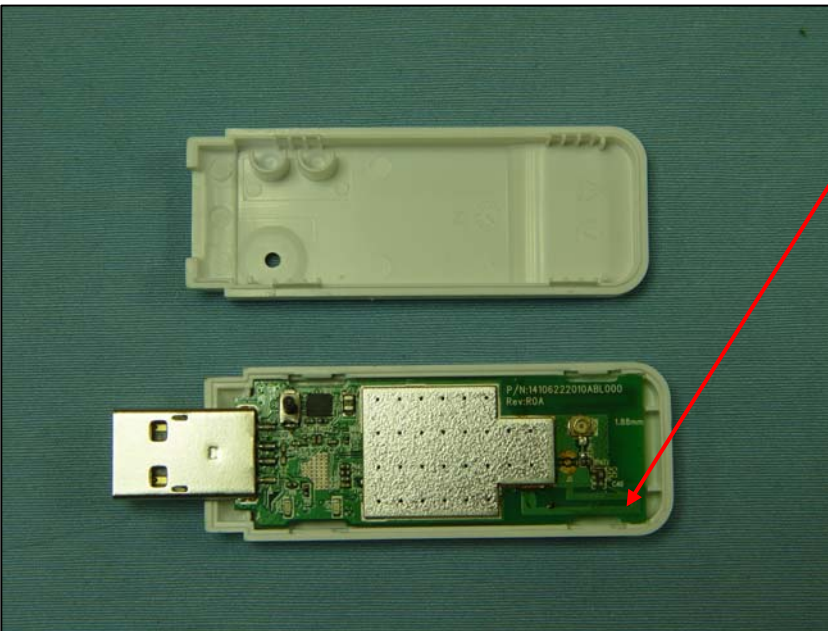

**USB extension cable:**

Length is  $\leq$  5cm (including connector)

**Test modes as below:**

**(1) Horizontal Up mode:**

**(2) Horizontal Down mode:**

**(3) Vertical Front mode:**

**(4) Vertical Back mode:**

## EUT PHOTOS

**WLAN  
antenna**