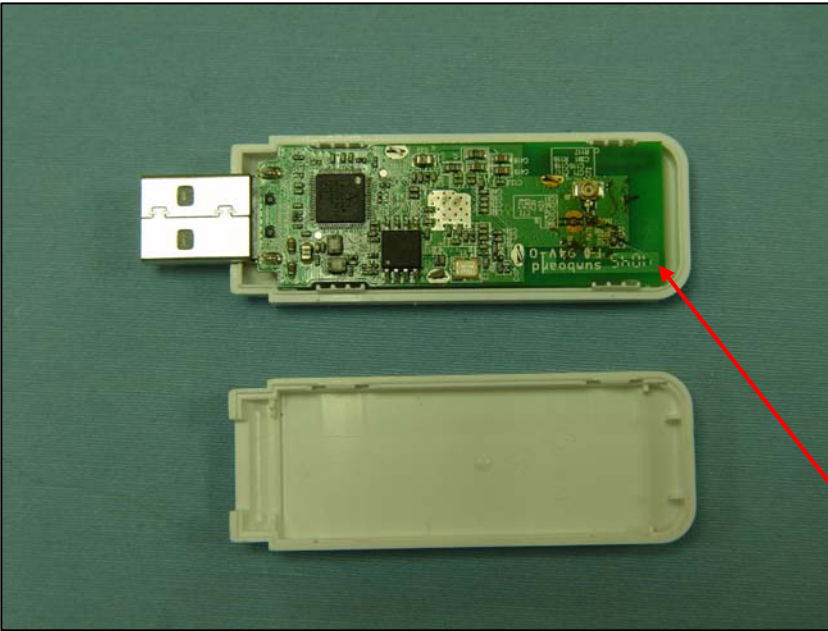

**USB extension cable:**

Length is  $\leq$  5cm (including connector)

**Test modes as below:**

**(1) Horizontal Up mode:**

**(2) Horizontal Down mode:**

**(3) Vertical Front mode:**

**(4) Vertical Back mode:**

## EUT PHOTOS

**WLAN  
antenna**