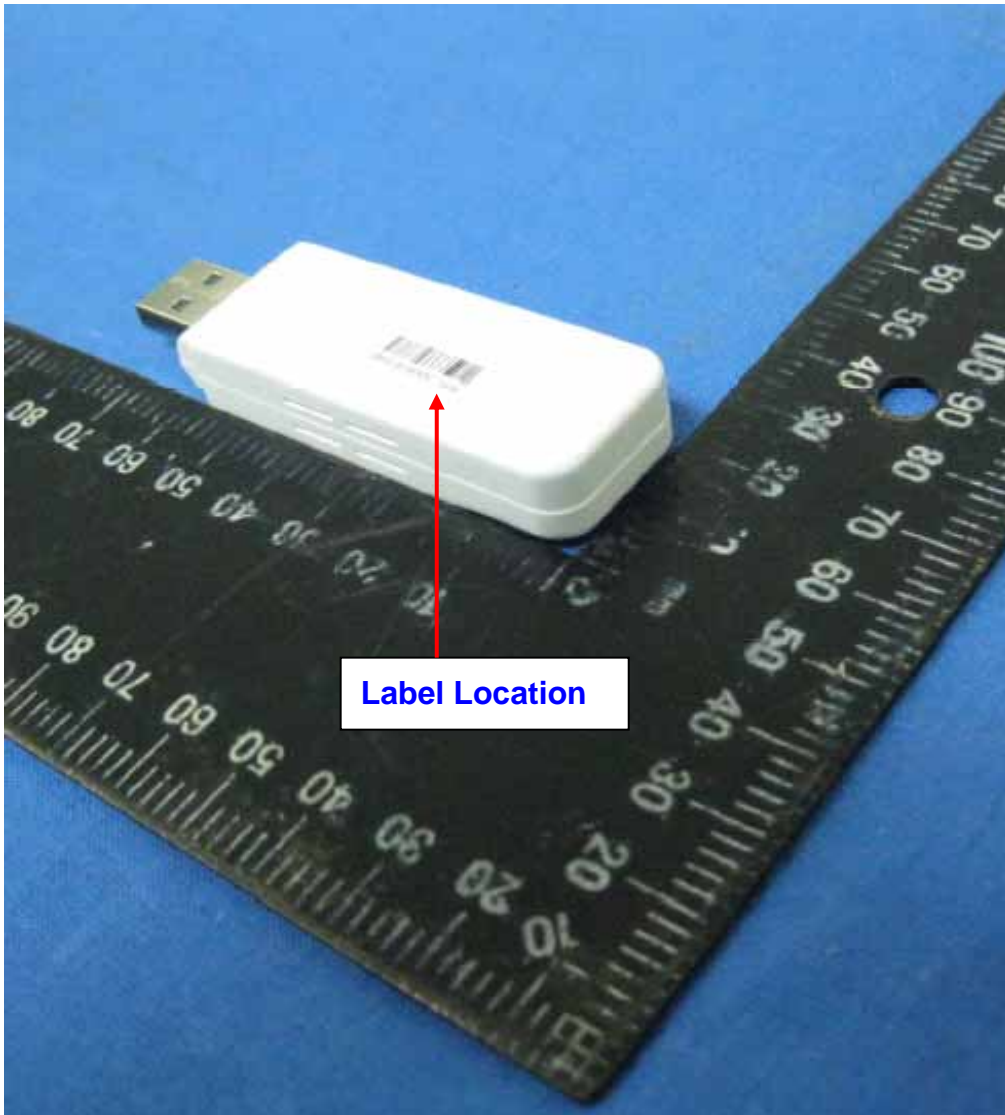

Accton

Model:WUS622C-A

FCC ID:HEDWUS622CA

MAC:XXXXXXXXXX

SN:XXXXXXXXXXXXXX

Label Location