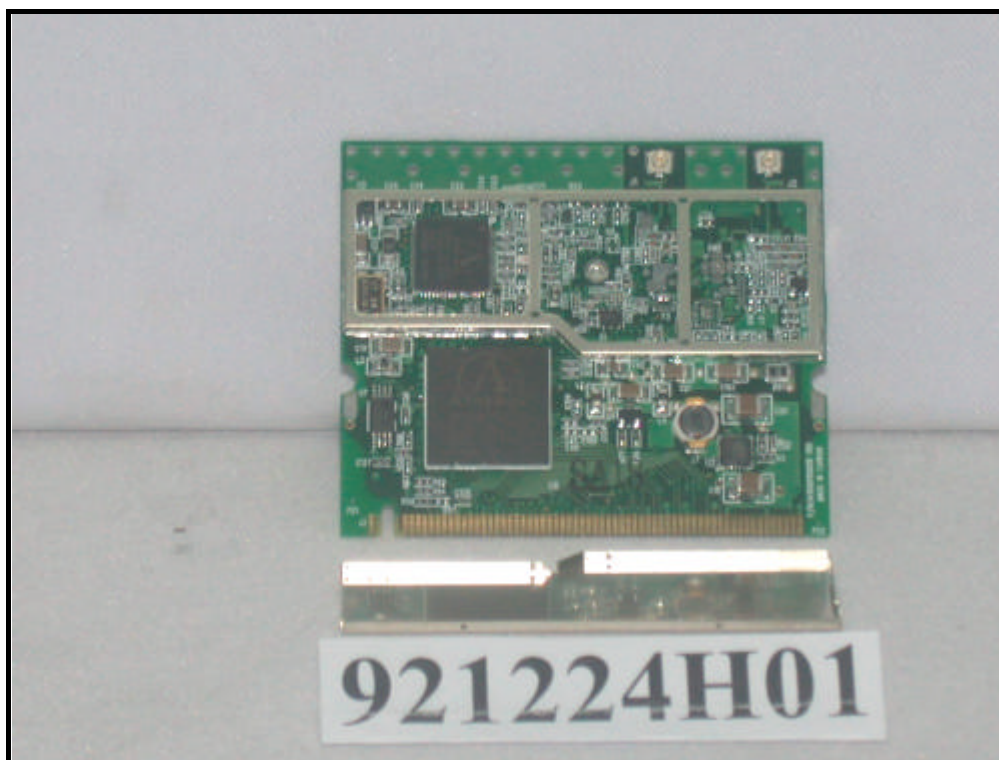

## CONSTRUCTION PHOTOS OF EUT

For Antenna Model No.: 3CWE498

For Antenna Model No.: 3CWE491

For Antenna Model No.: 3CWE497

For Detachable antenna